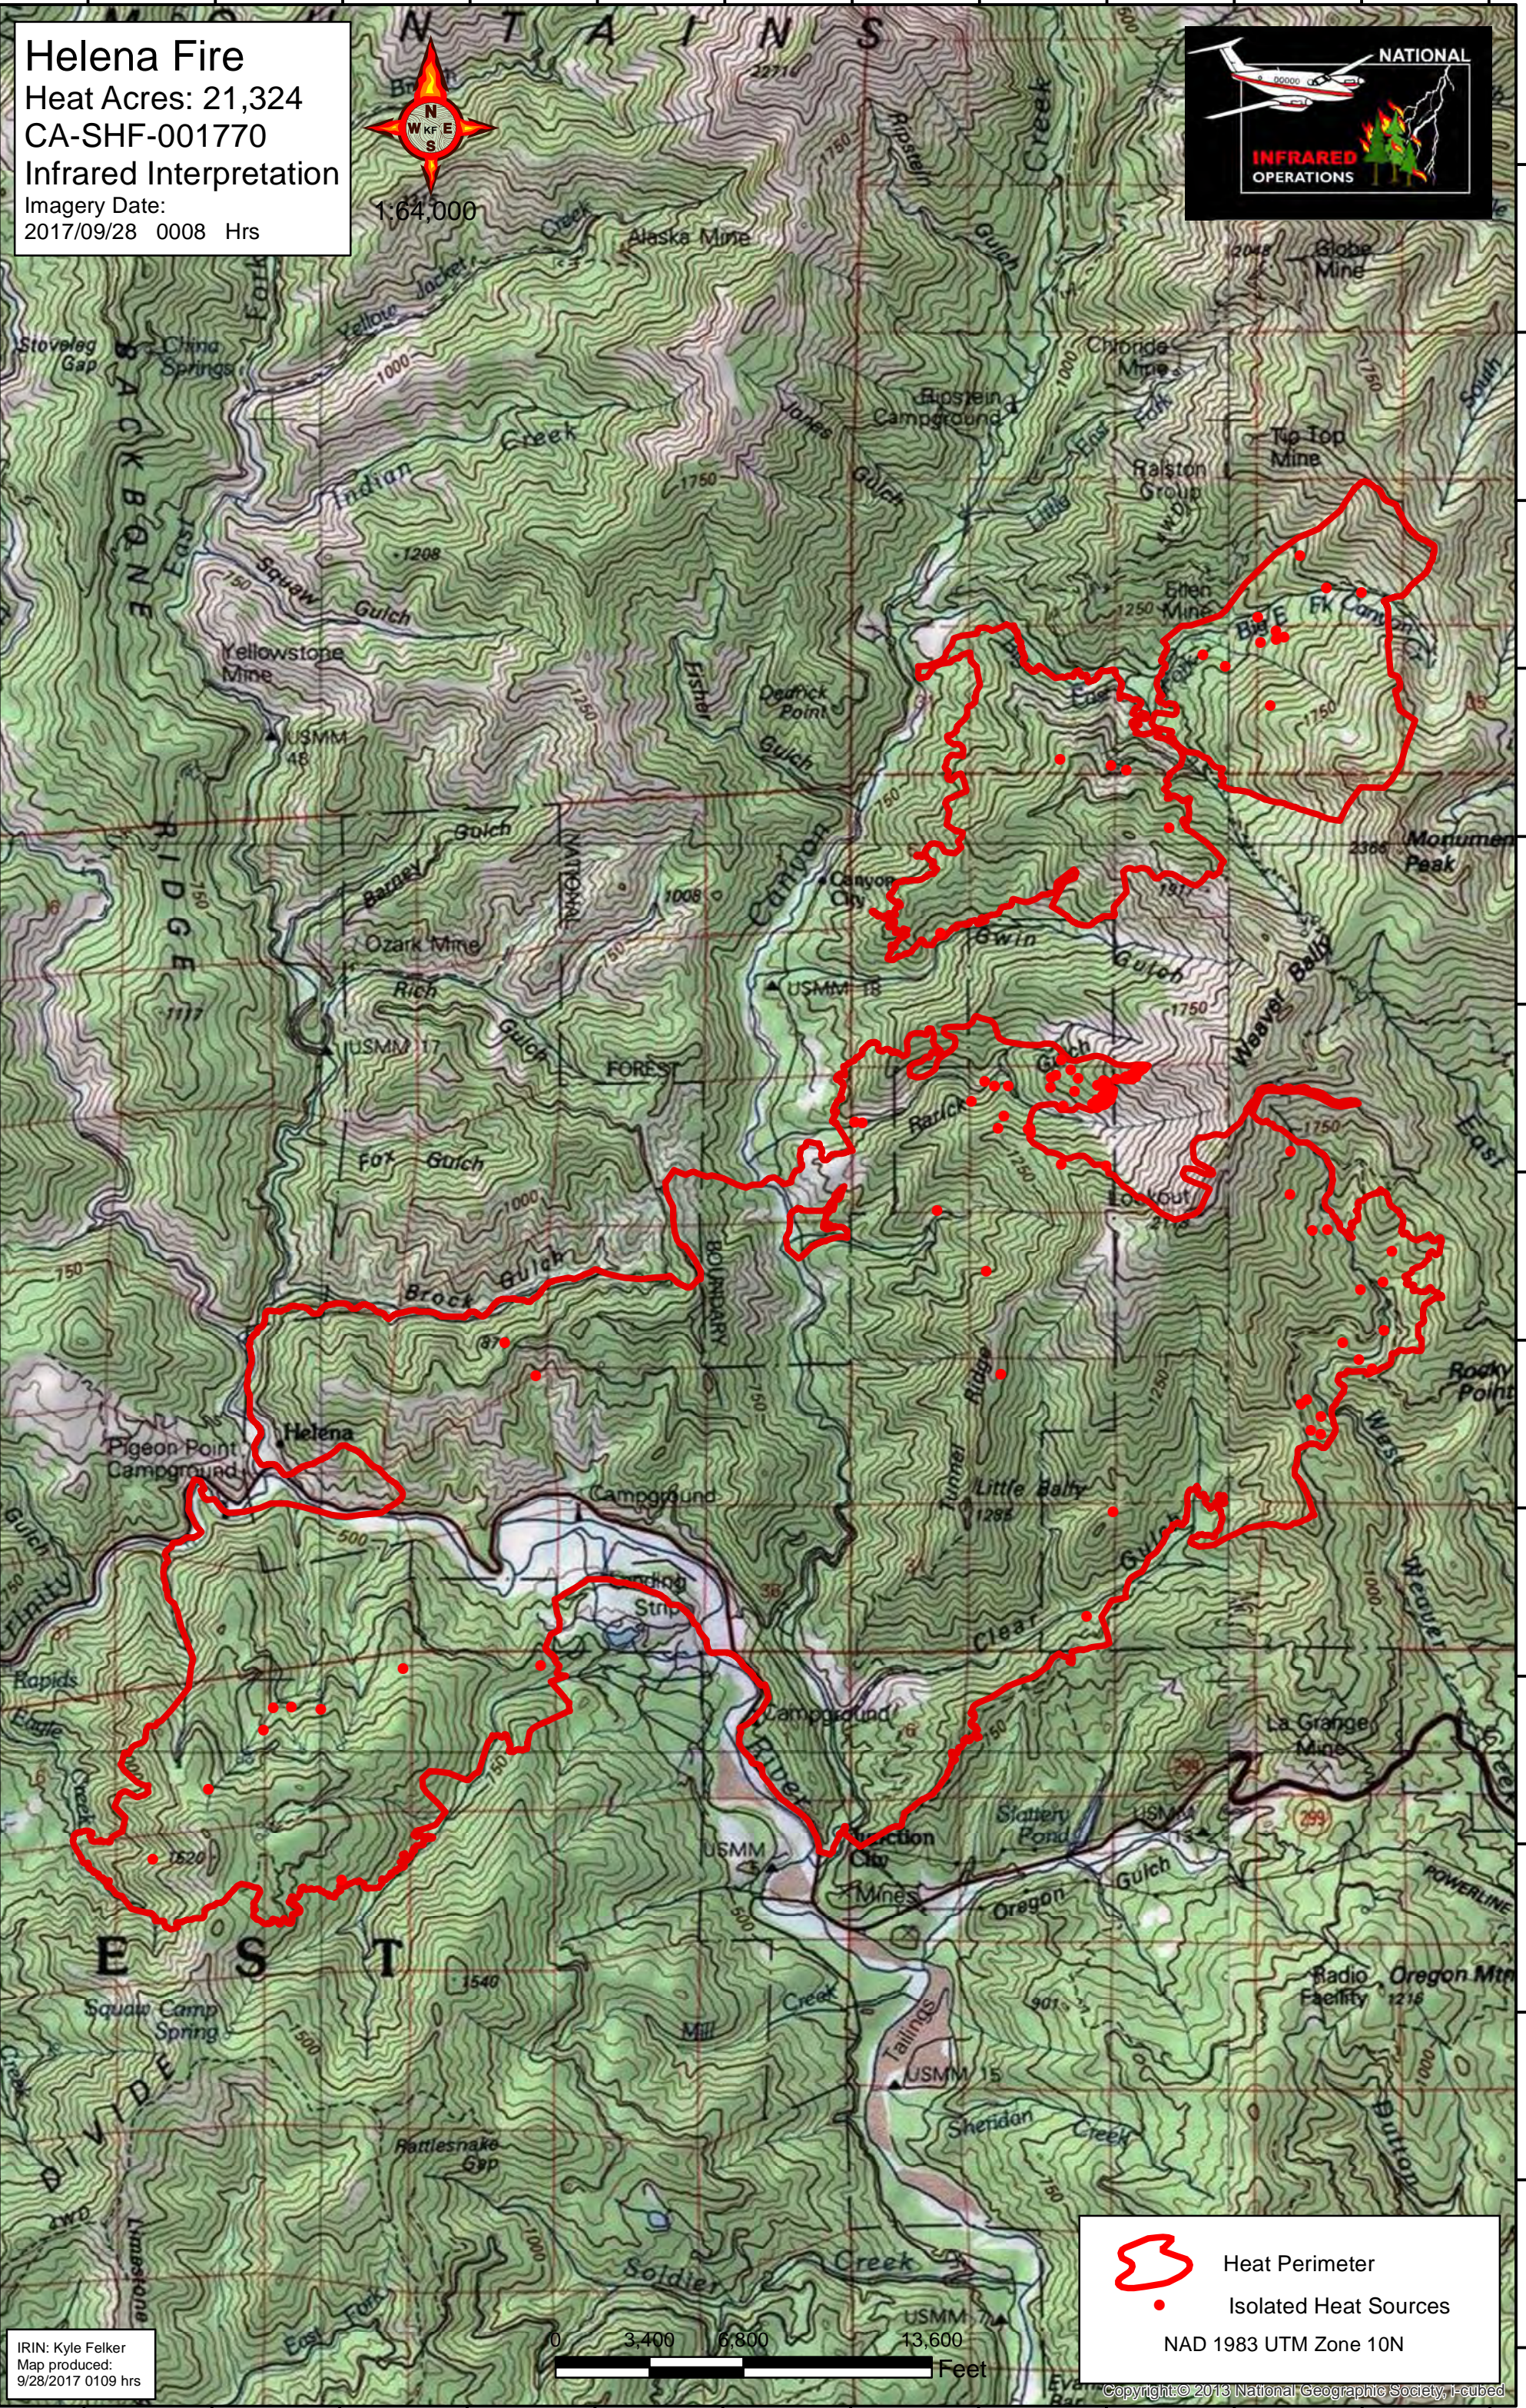

Helena Fire
Heat Acres: 21,324
CA-SHF-001770
Infrared Interpretation
Imagery Date:
2017/09/28 0008 Hrs

 Heat Perimeter
 Isolated Heat Sources
NAD 1983 UTM Zone 10N

IRIN: Kyle Felker
Map produced:
9/28/2017 0109 hrs