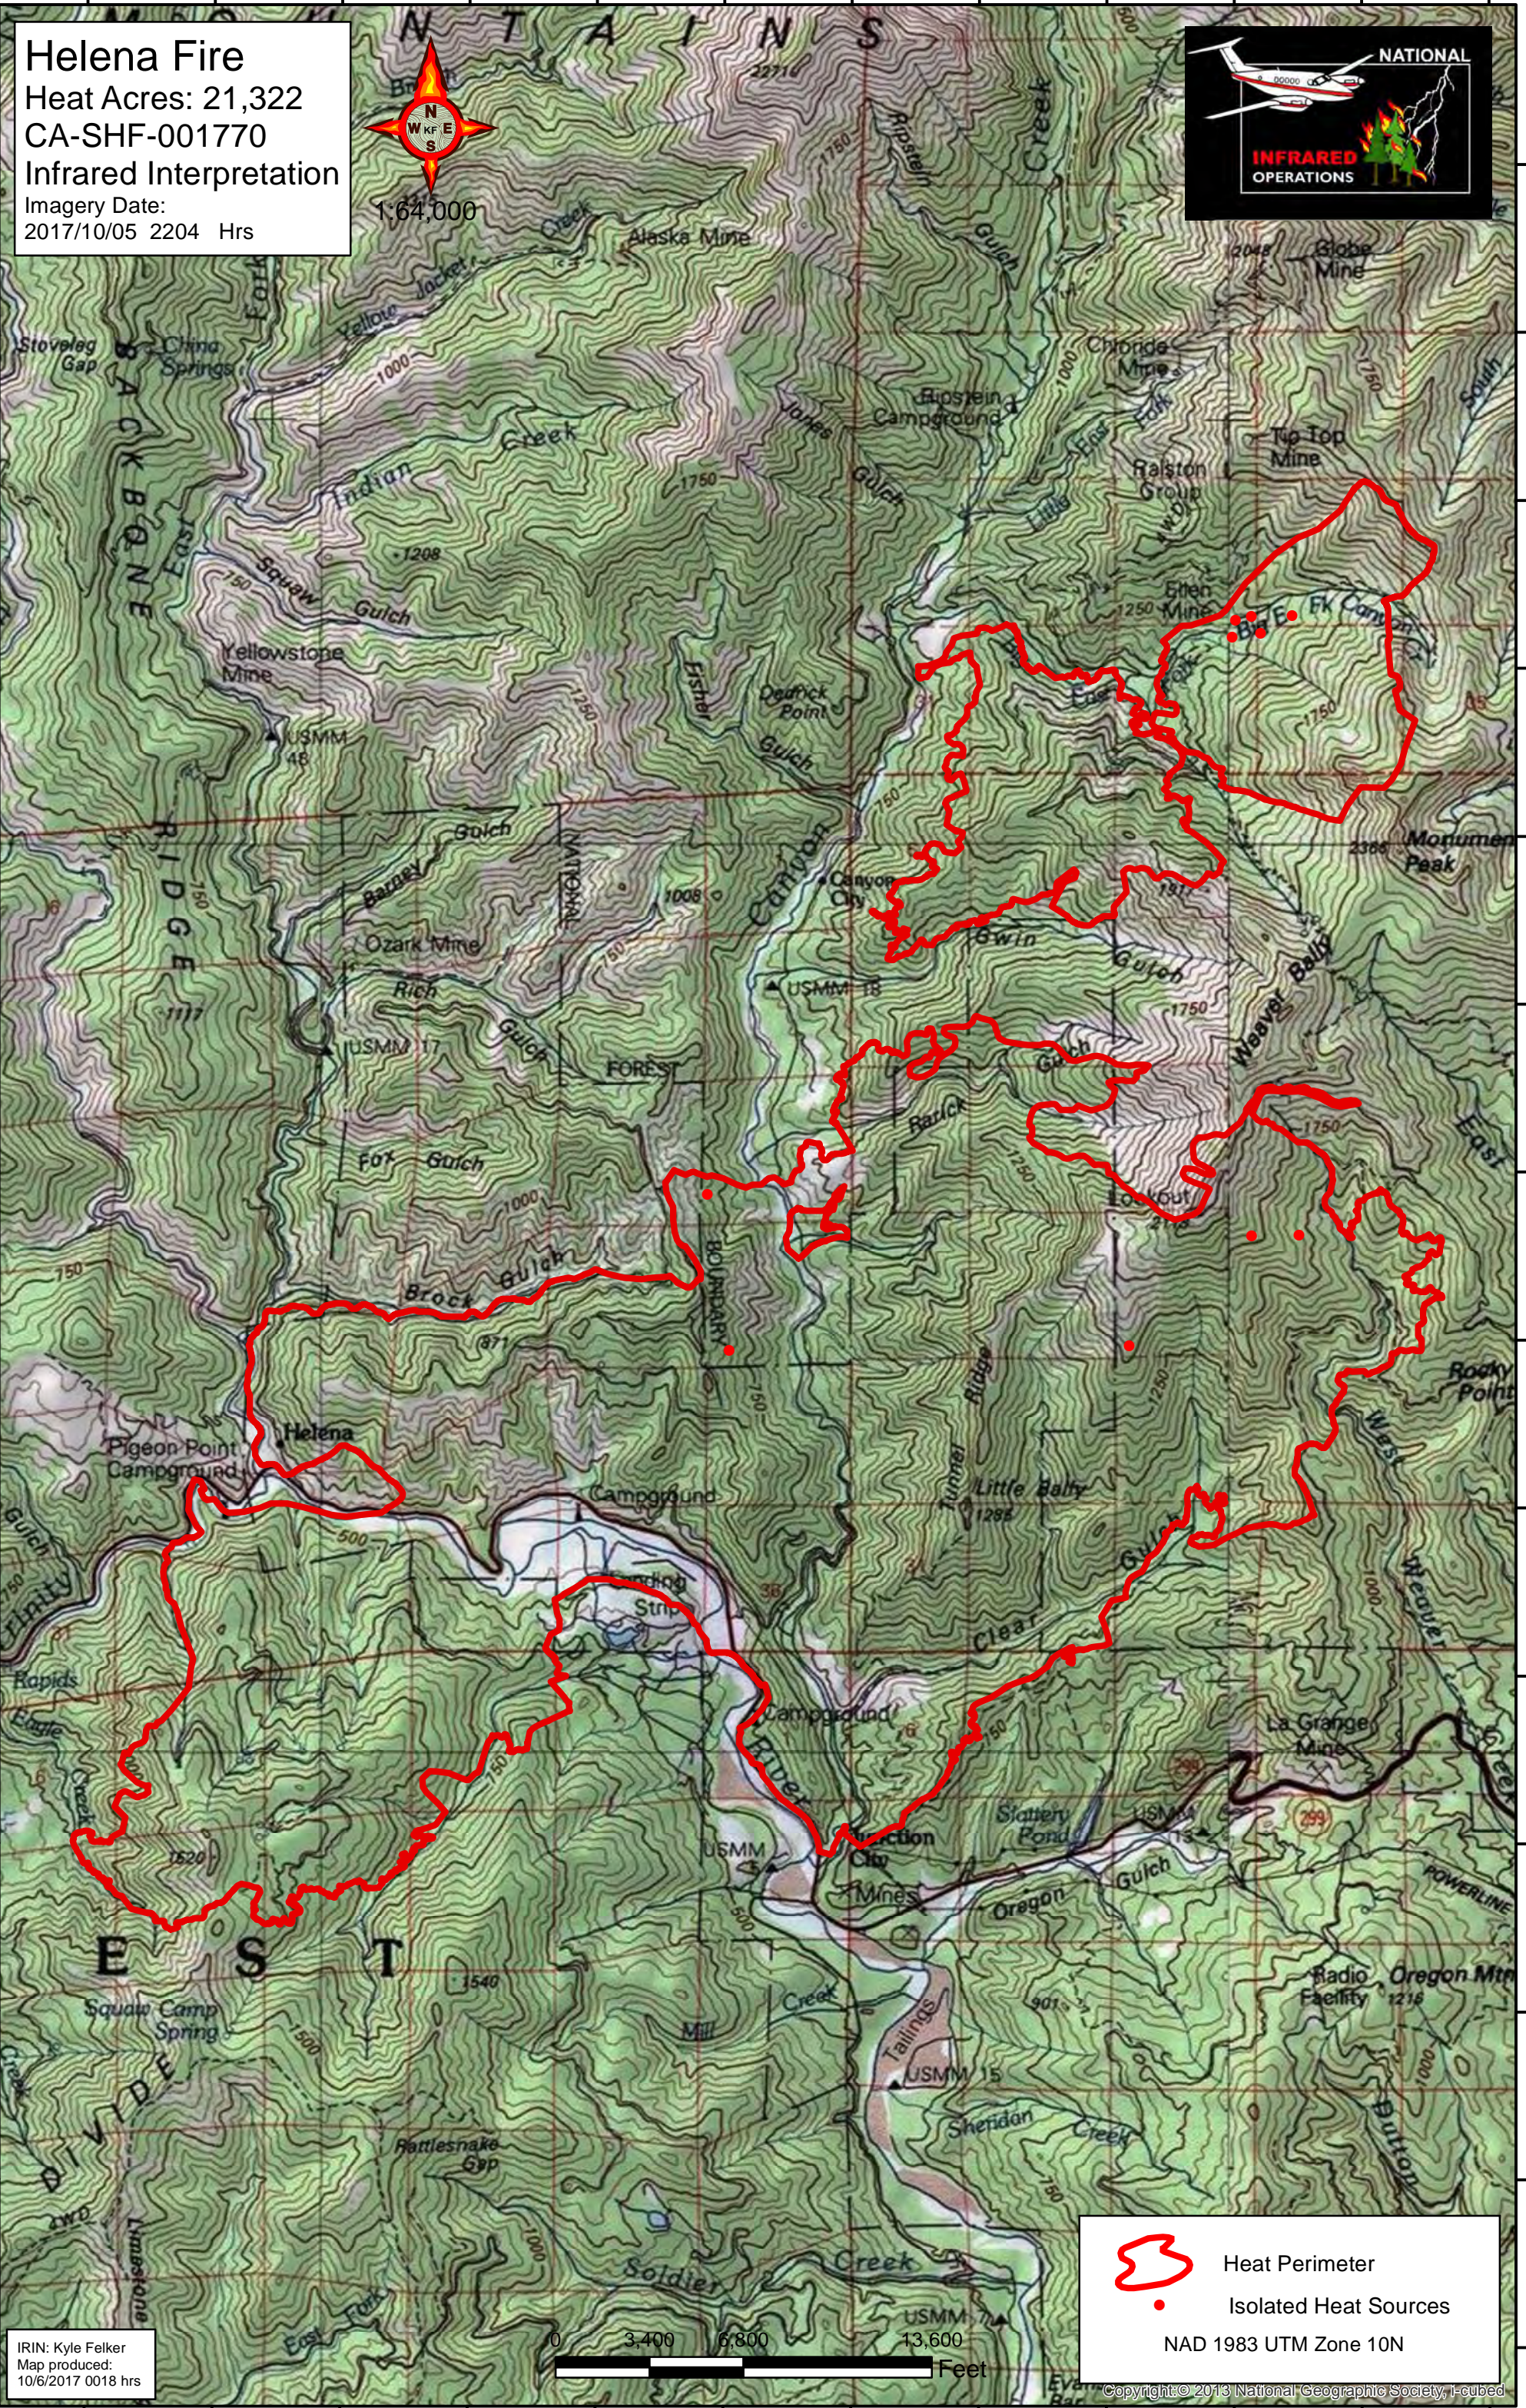

Helena Fire
Heat Acres: 21,322
CA-SHF-001770
Infrared Interpretation
Imagery Date:
2017/10/05 2204 Hrs

 Heat Perimeter
 Isolated Heat Sources
NAD 1983 UTM Zone 10N

IRIN: Kyle Felker
Map produced:
10/6/2017 0018 hrs