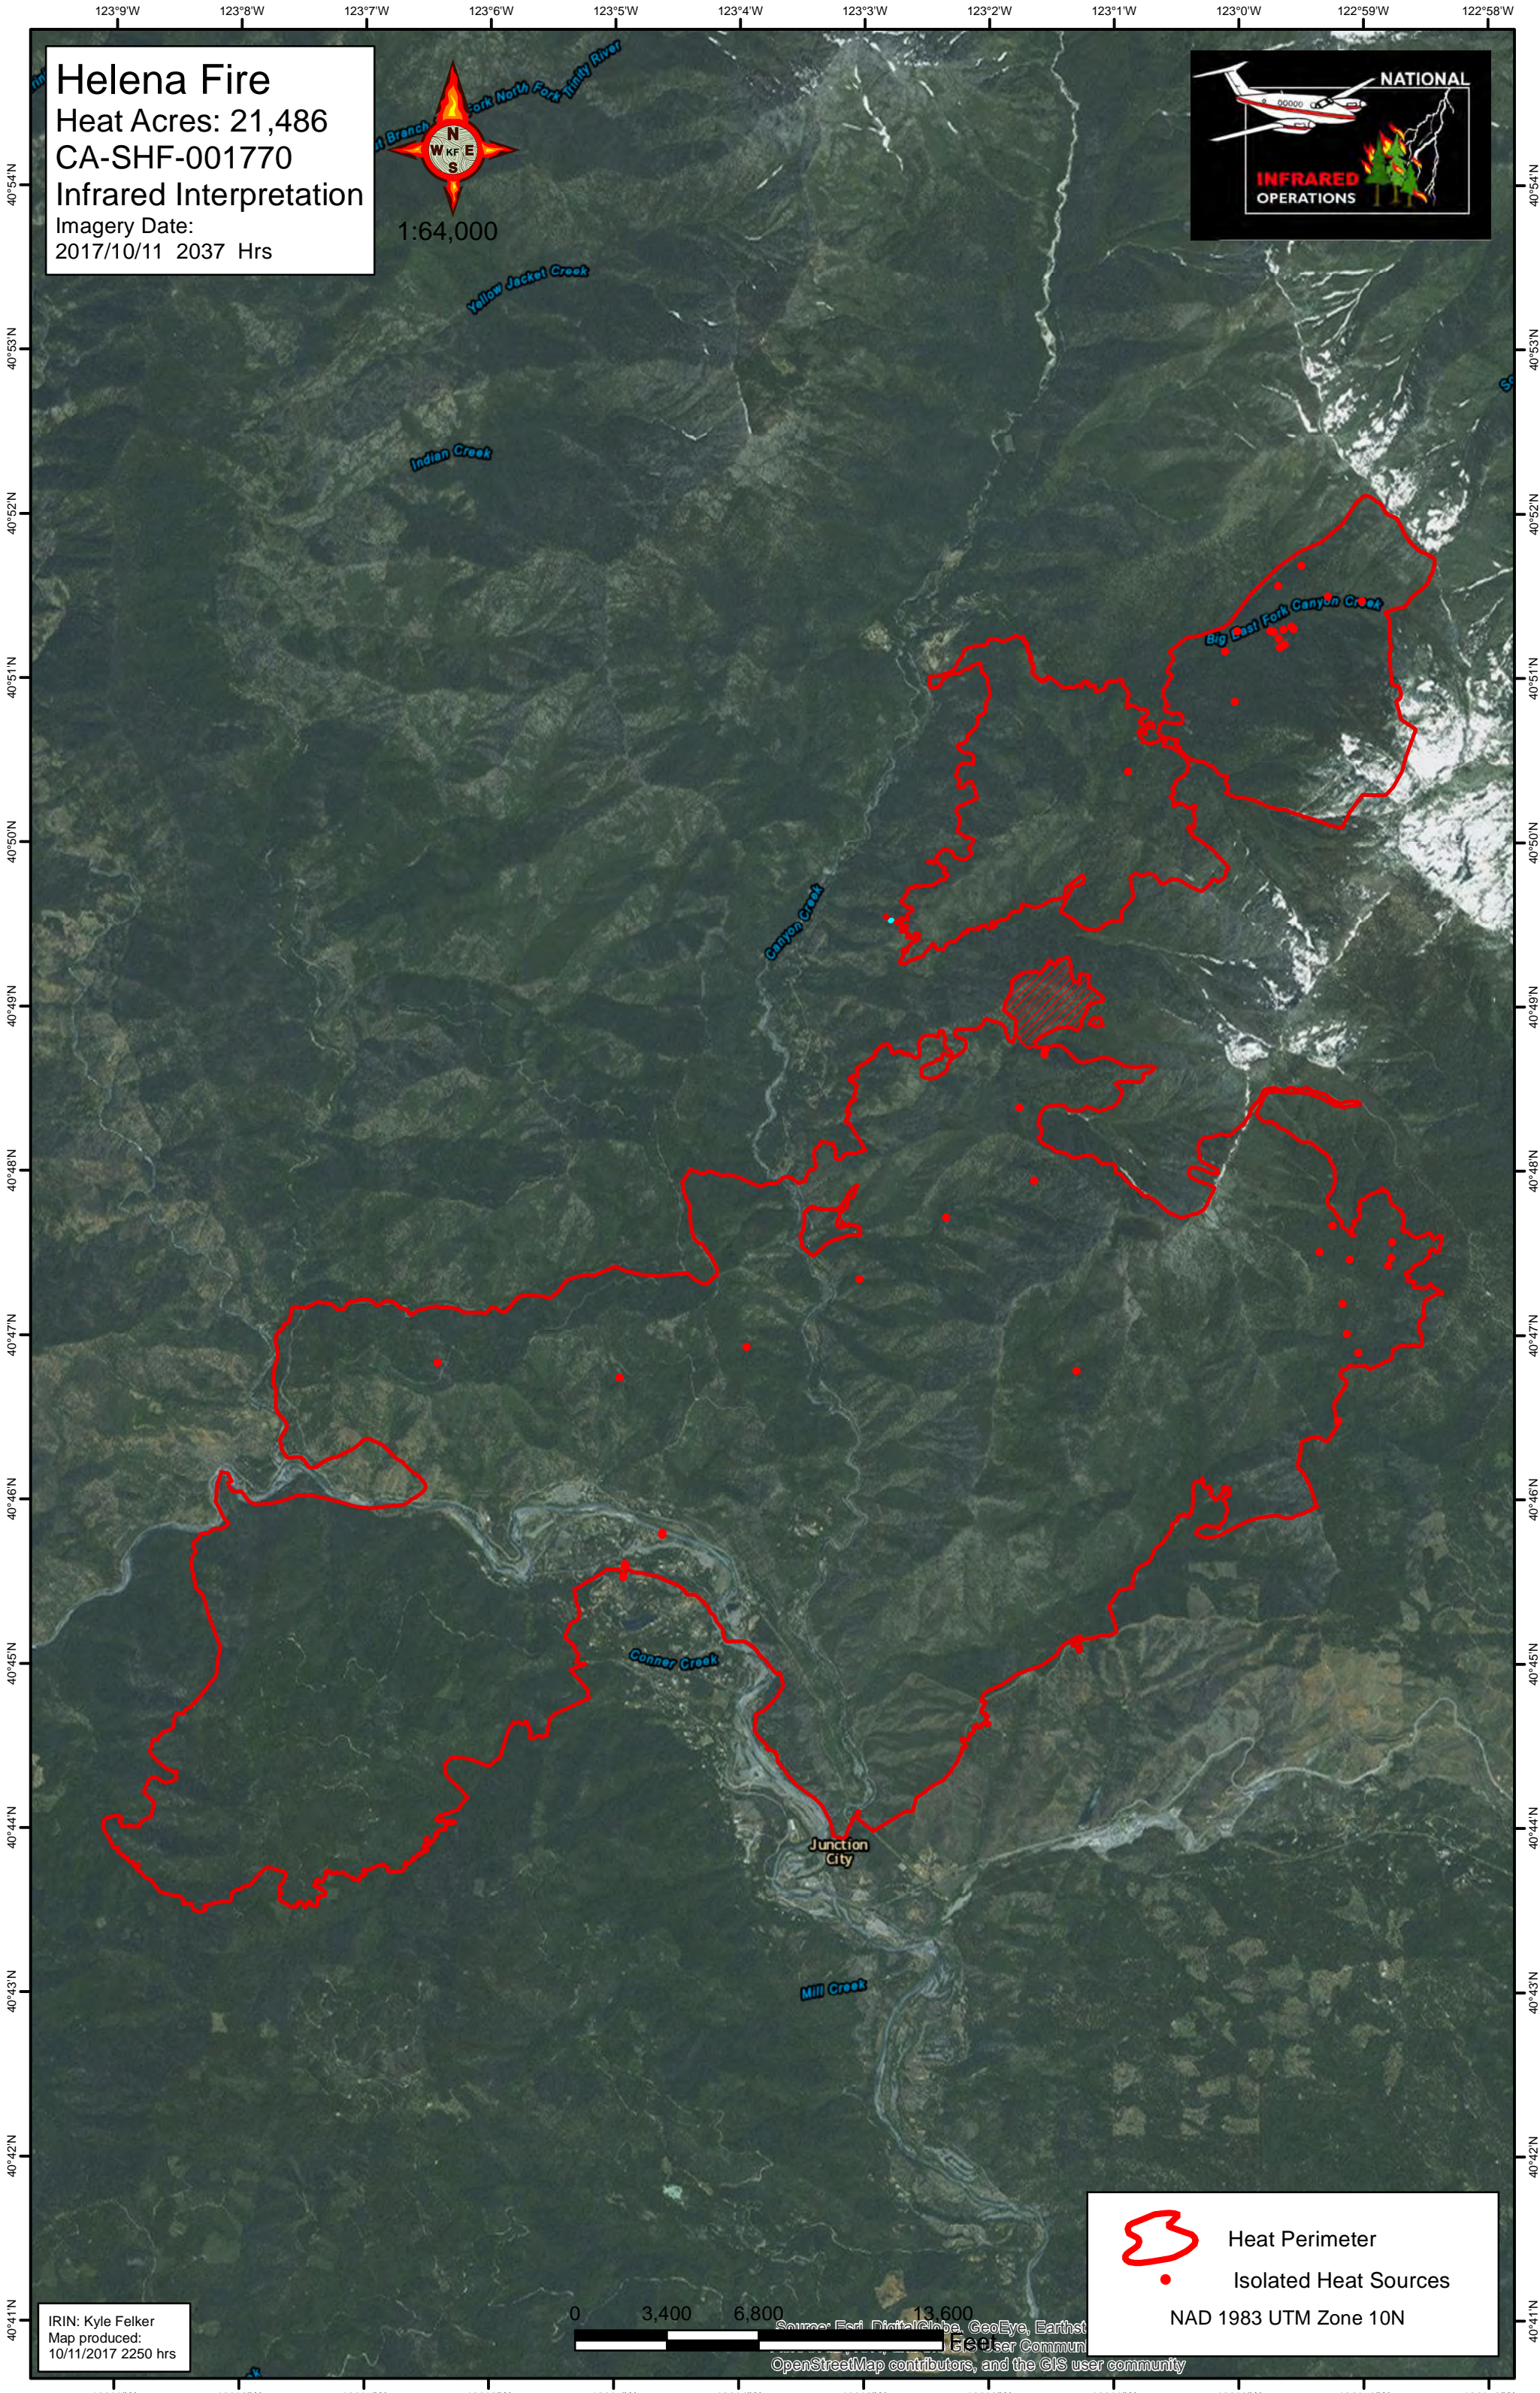

**Helena Fire**  
Heat Acres: 21,486  
CA-SHF-001770  
Infrared Interpretation  
Imagery Date:  
2017/10/11 2037 Hrs

 Heat Perimeter  
 Isolated Heat Sources  
NAD 1983 UTM Zone 10N

IRIN: Kyle Felker  
Map produced:  
10/11/2017 2250 hrs