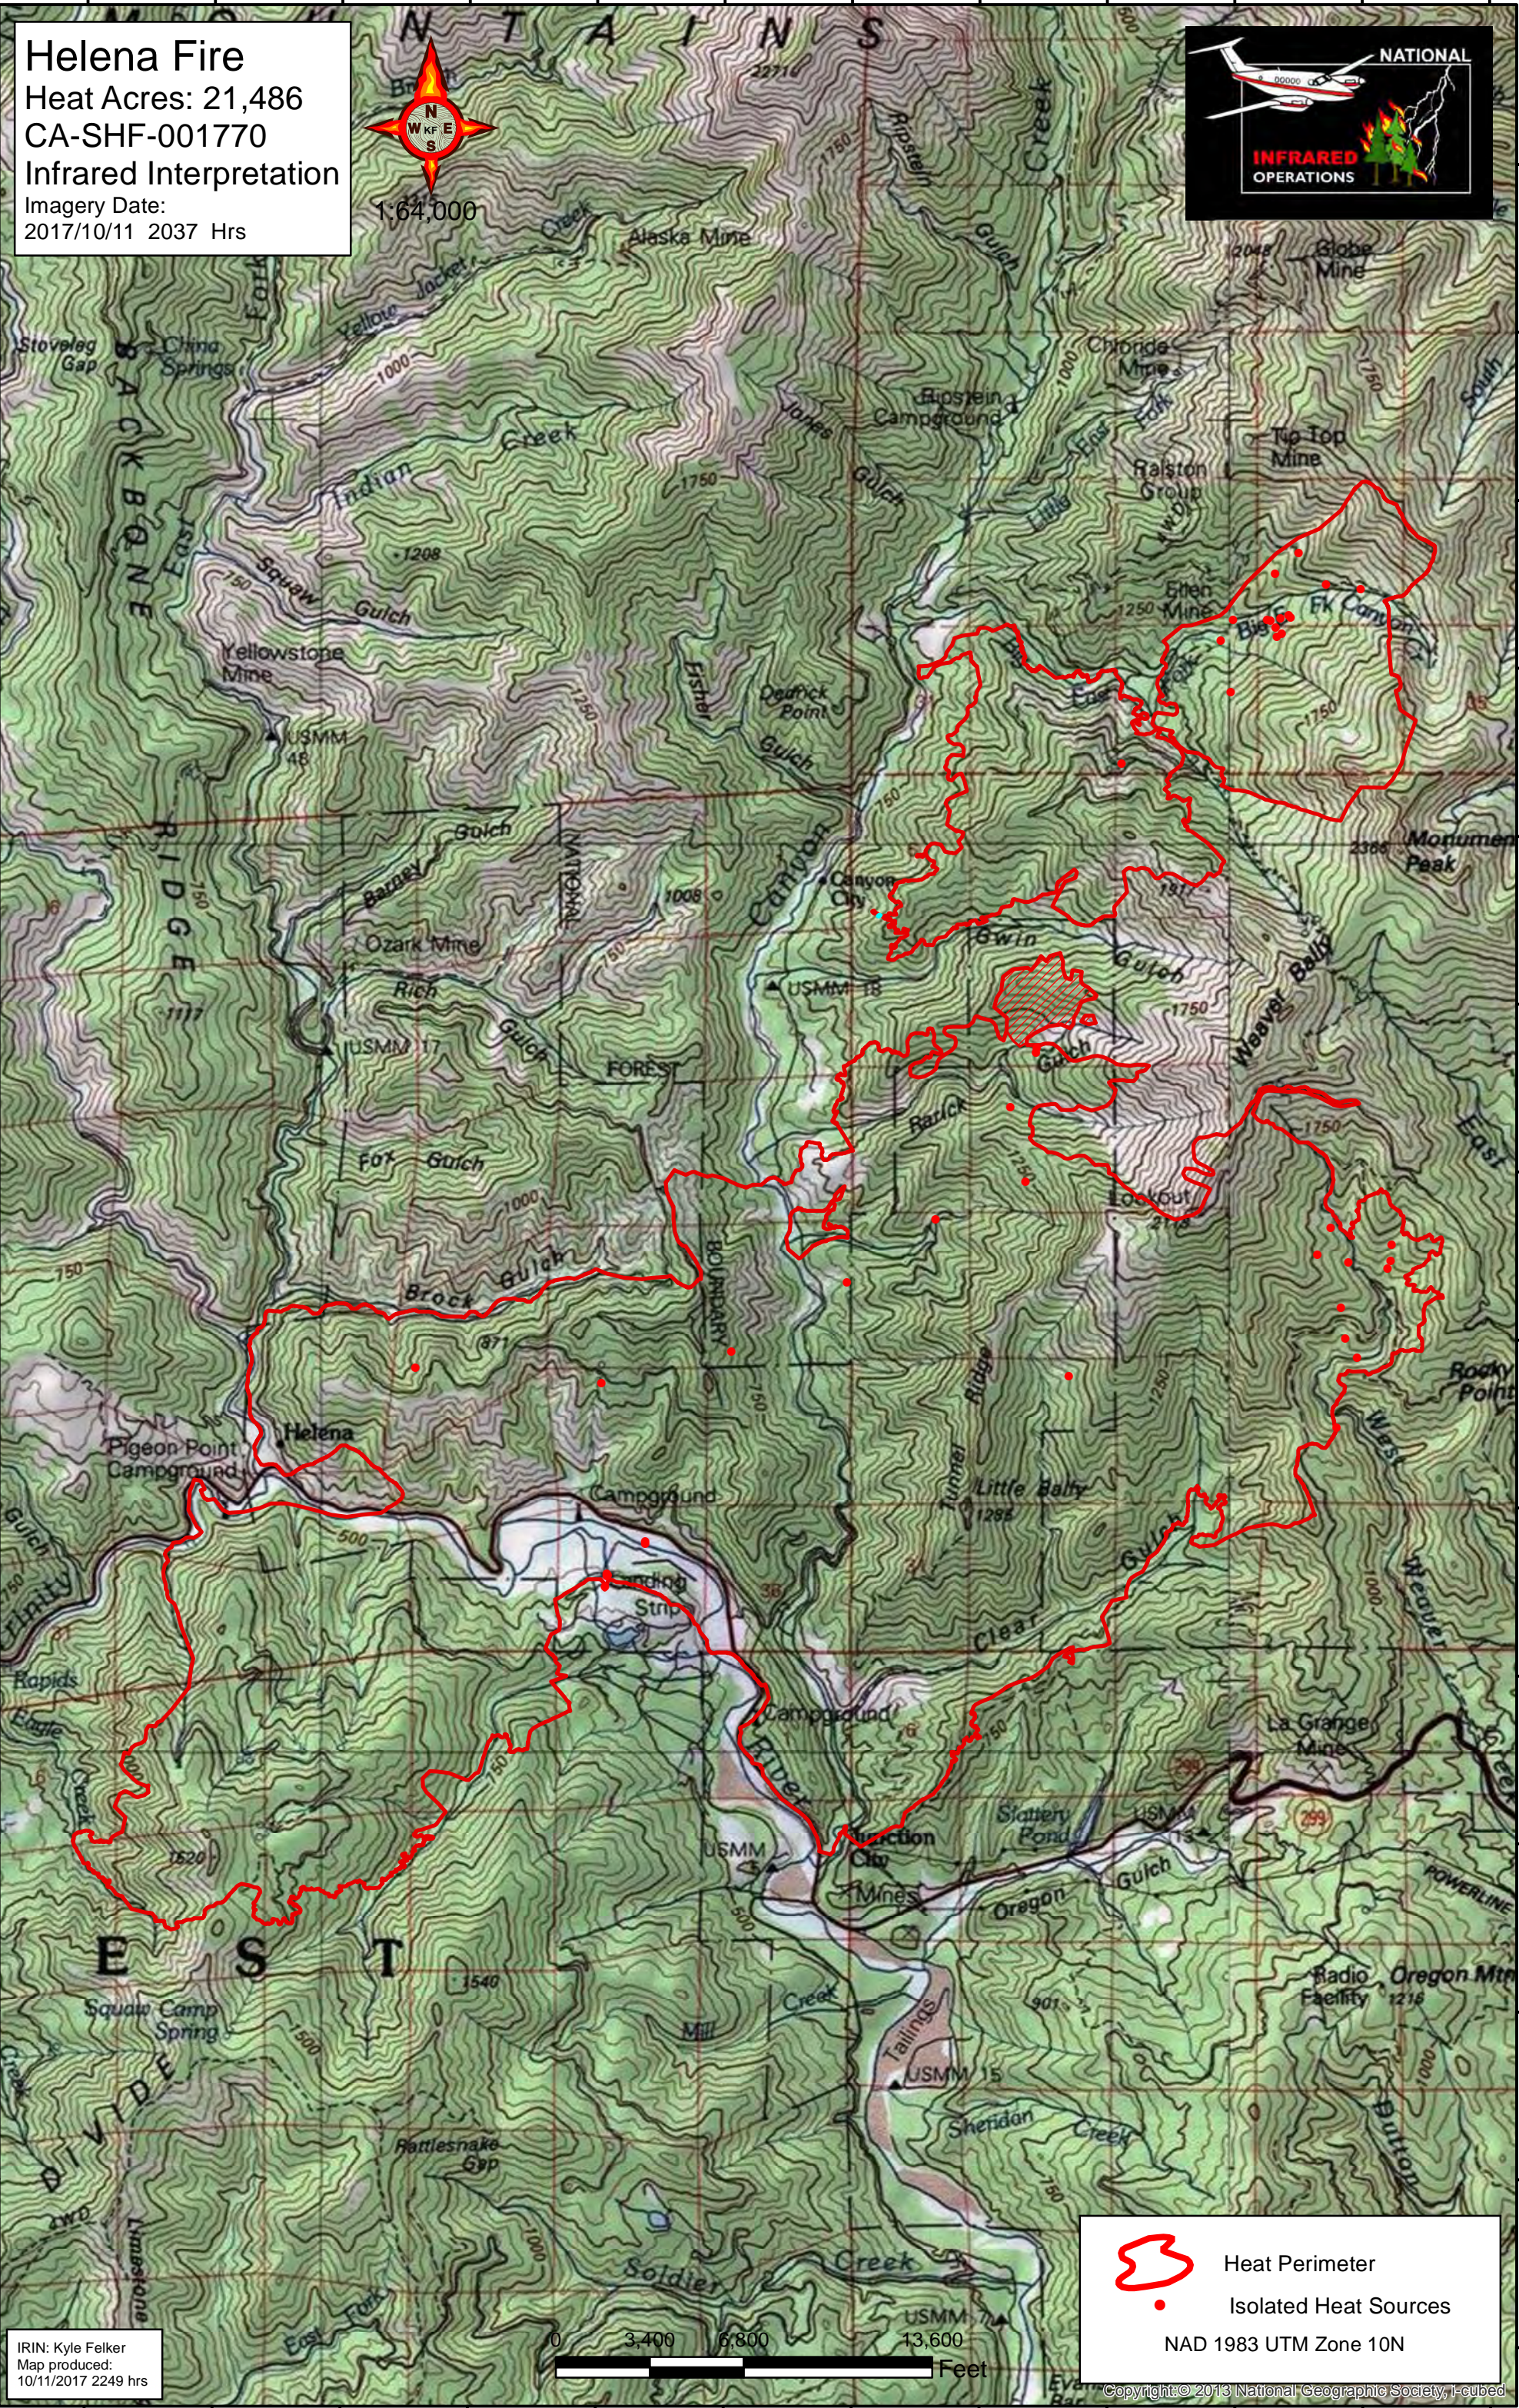

Helena Fire
Heat Acres: 21,486
CA-SHF-001770
Infrared Interpretation
Imagery Date:
2017/10/11 2037 Hrs

 Heat Perimeter
 Isolated Heat Sources
NAD 1983 UTM Zone 10N

IRIN: Kyle Felker
Map produced:
10/11/2017 2249 hrs