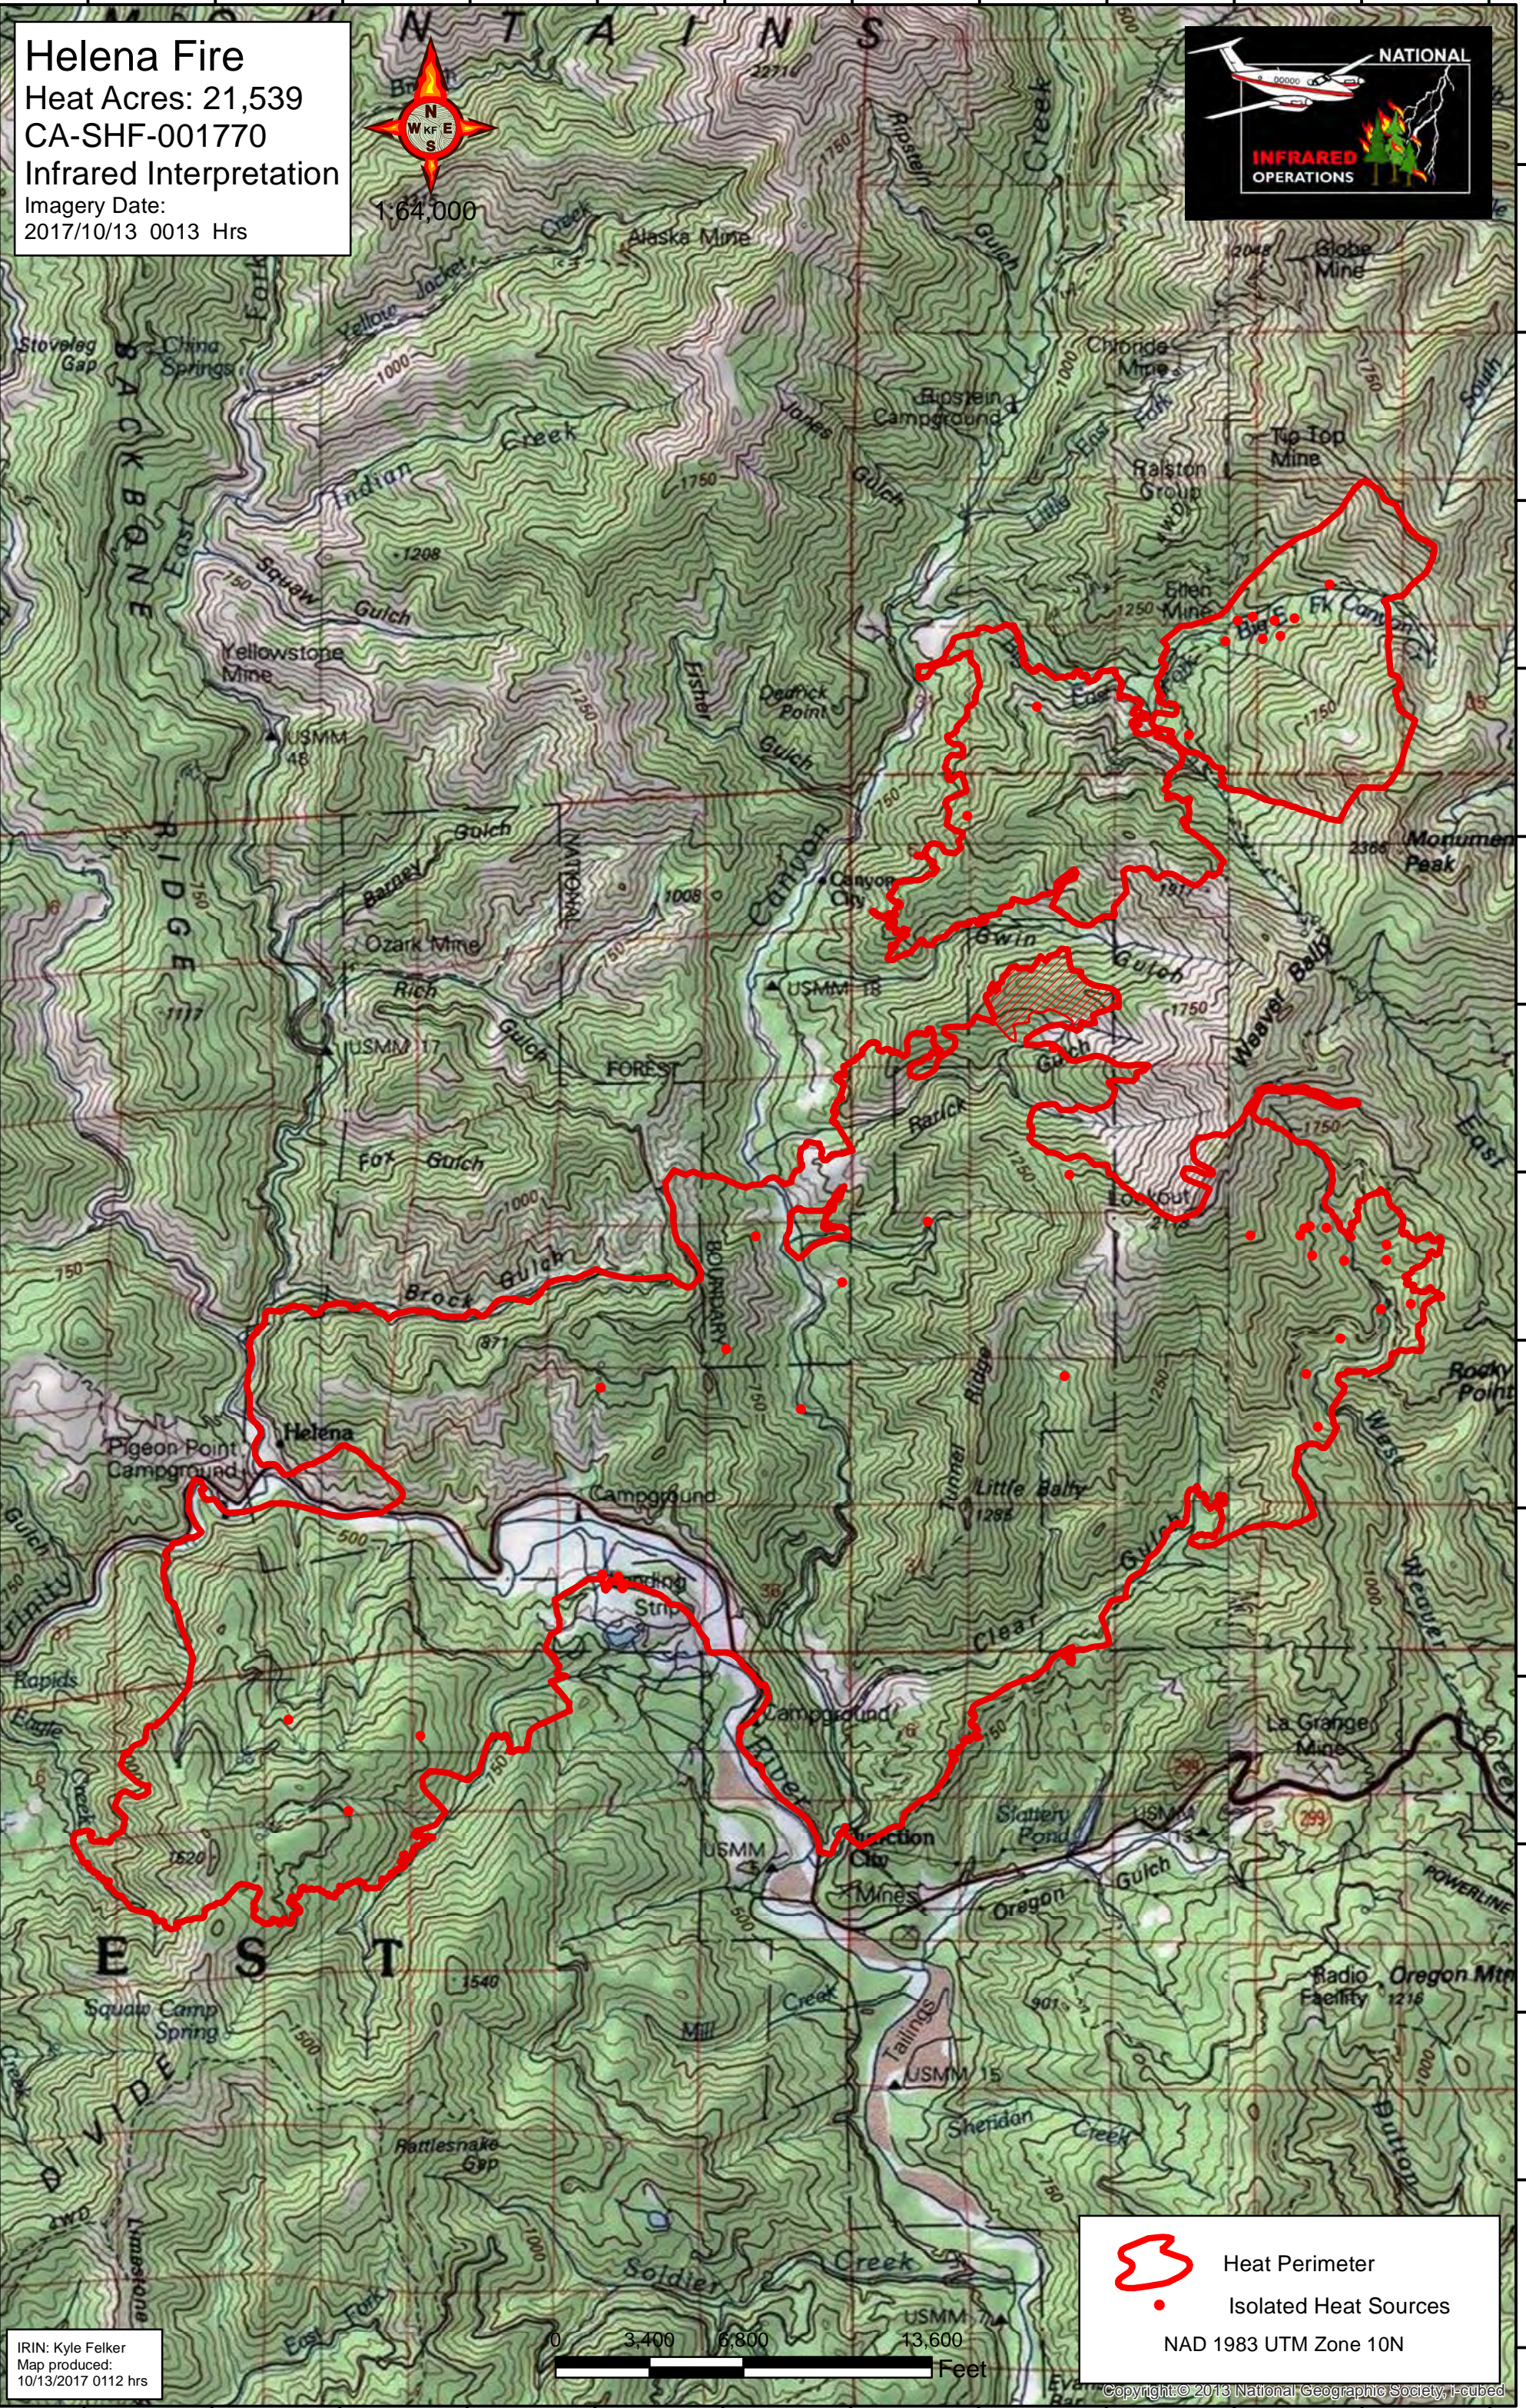

**Helena Fire**  
Heat Acres: 21,539  
CA-SHF-001770  
Infrared Interpretation  
Imagery Date:  
2017/10/13 0013 Hrs

 Heat Perimeter  
 Isolated Heat Sources  
NAD 1983 UTM Zone 10N

IRIN: Kyle Felker  
Map produced:  
10/13/2017 0112 hrs