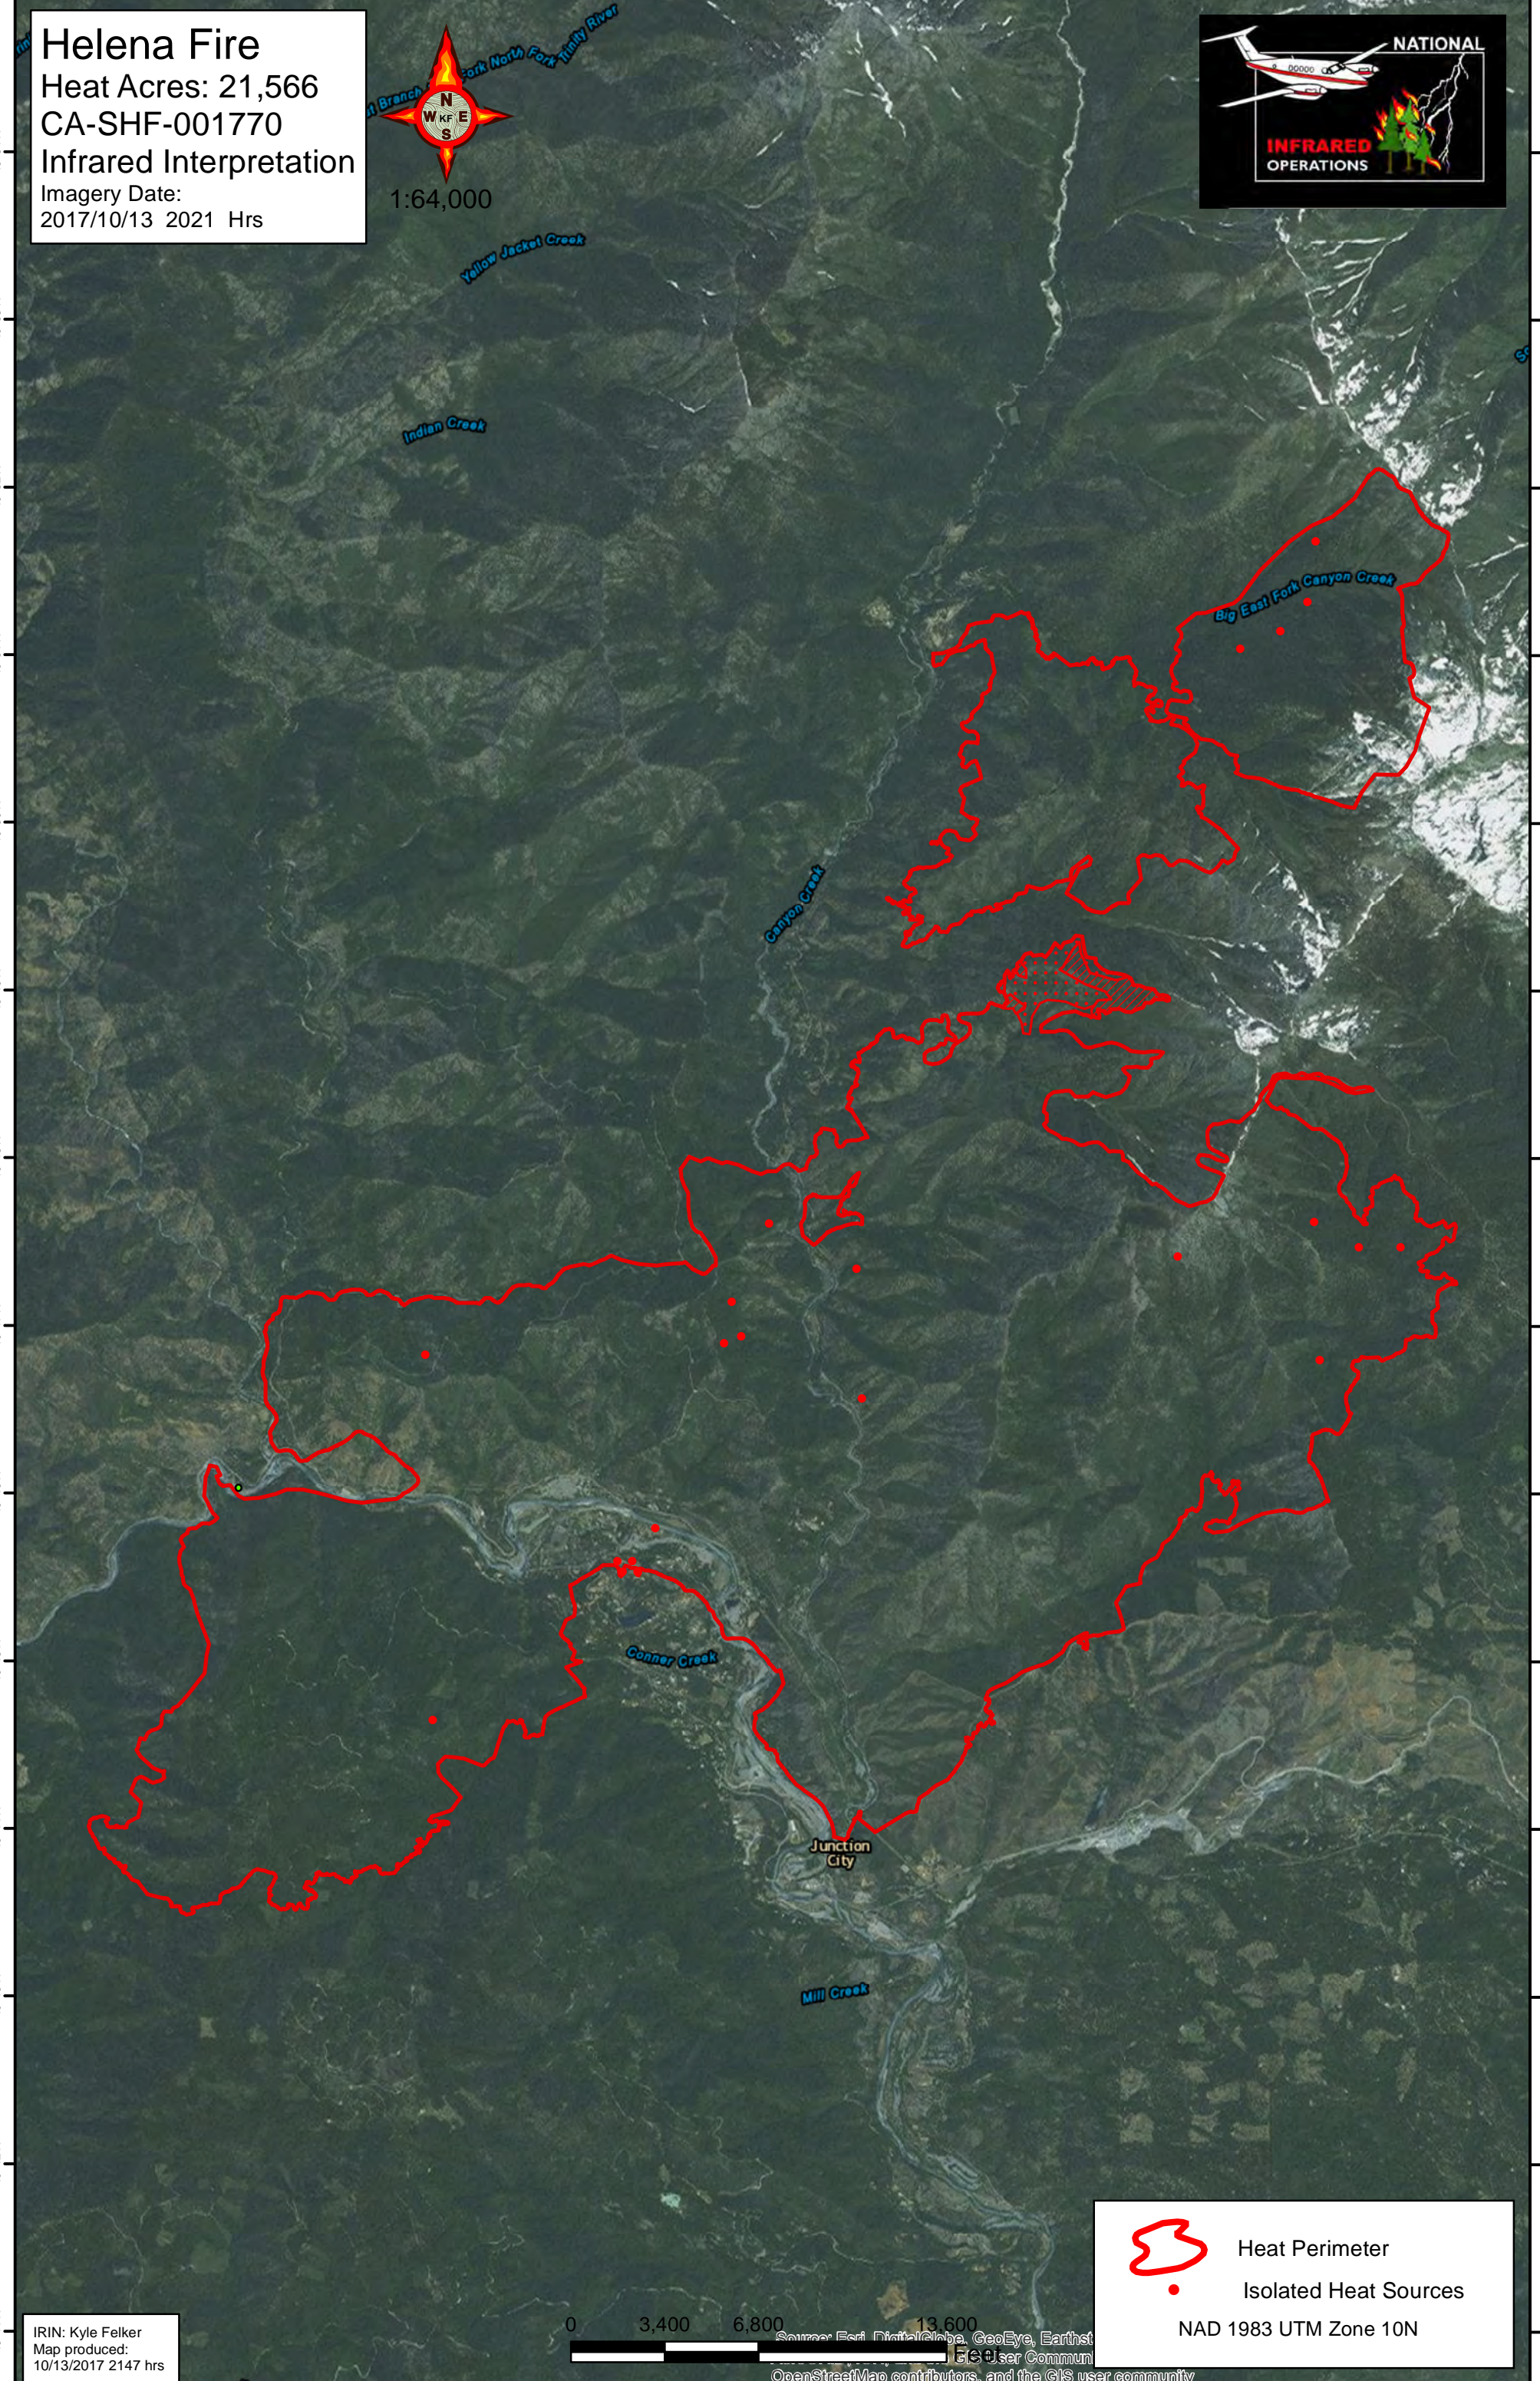

**Helena Fire**  
 Heat Acres: 21,566  
 CA-SHF-001770  
**Infrared Interpretation**  
 Imagery Date:  
 2017/10/13 2021 Hrs

Heat Perimeter  
 Isolated Heat Sources  
 NAD 1983 UTM Zone 10N

IRIN: Kyle Felker  
 Map produced:  
 10/13/2017 2147 hrs

Source: Esri, DigitalGlobe, GeoEye, Earthstar  
 User Community  
 OpenStreetMap contributors, and the GIS user community