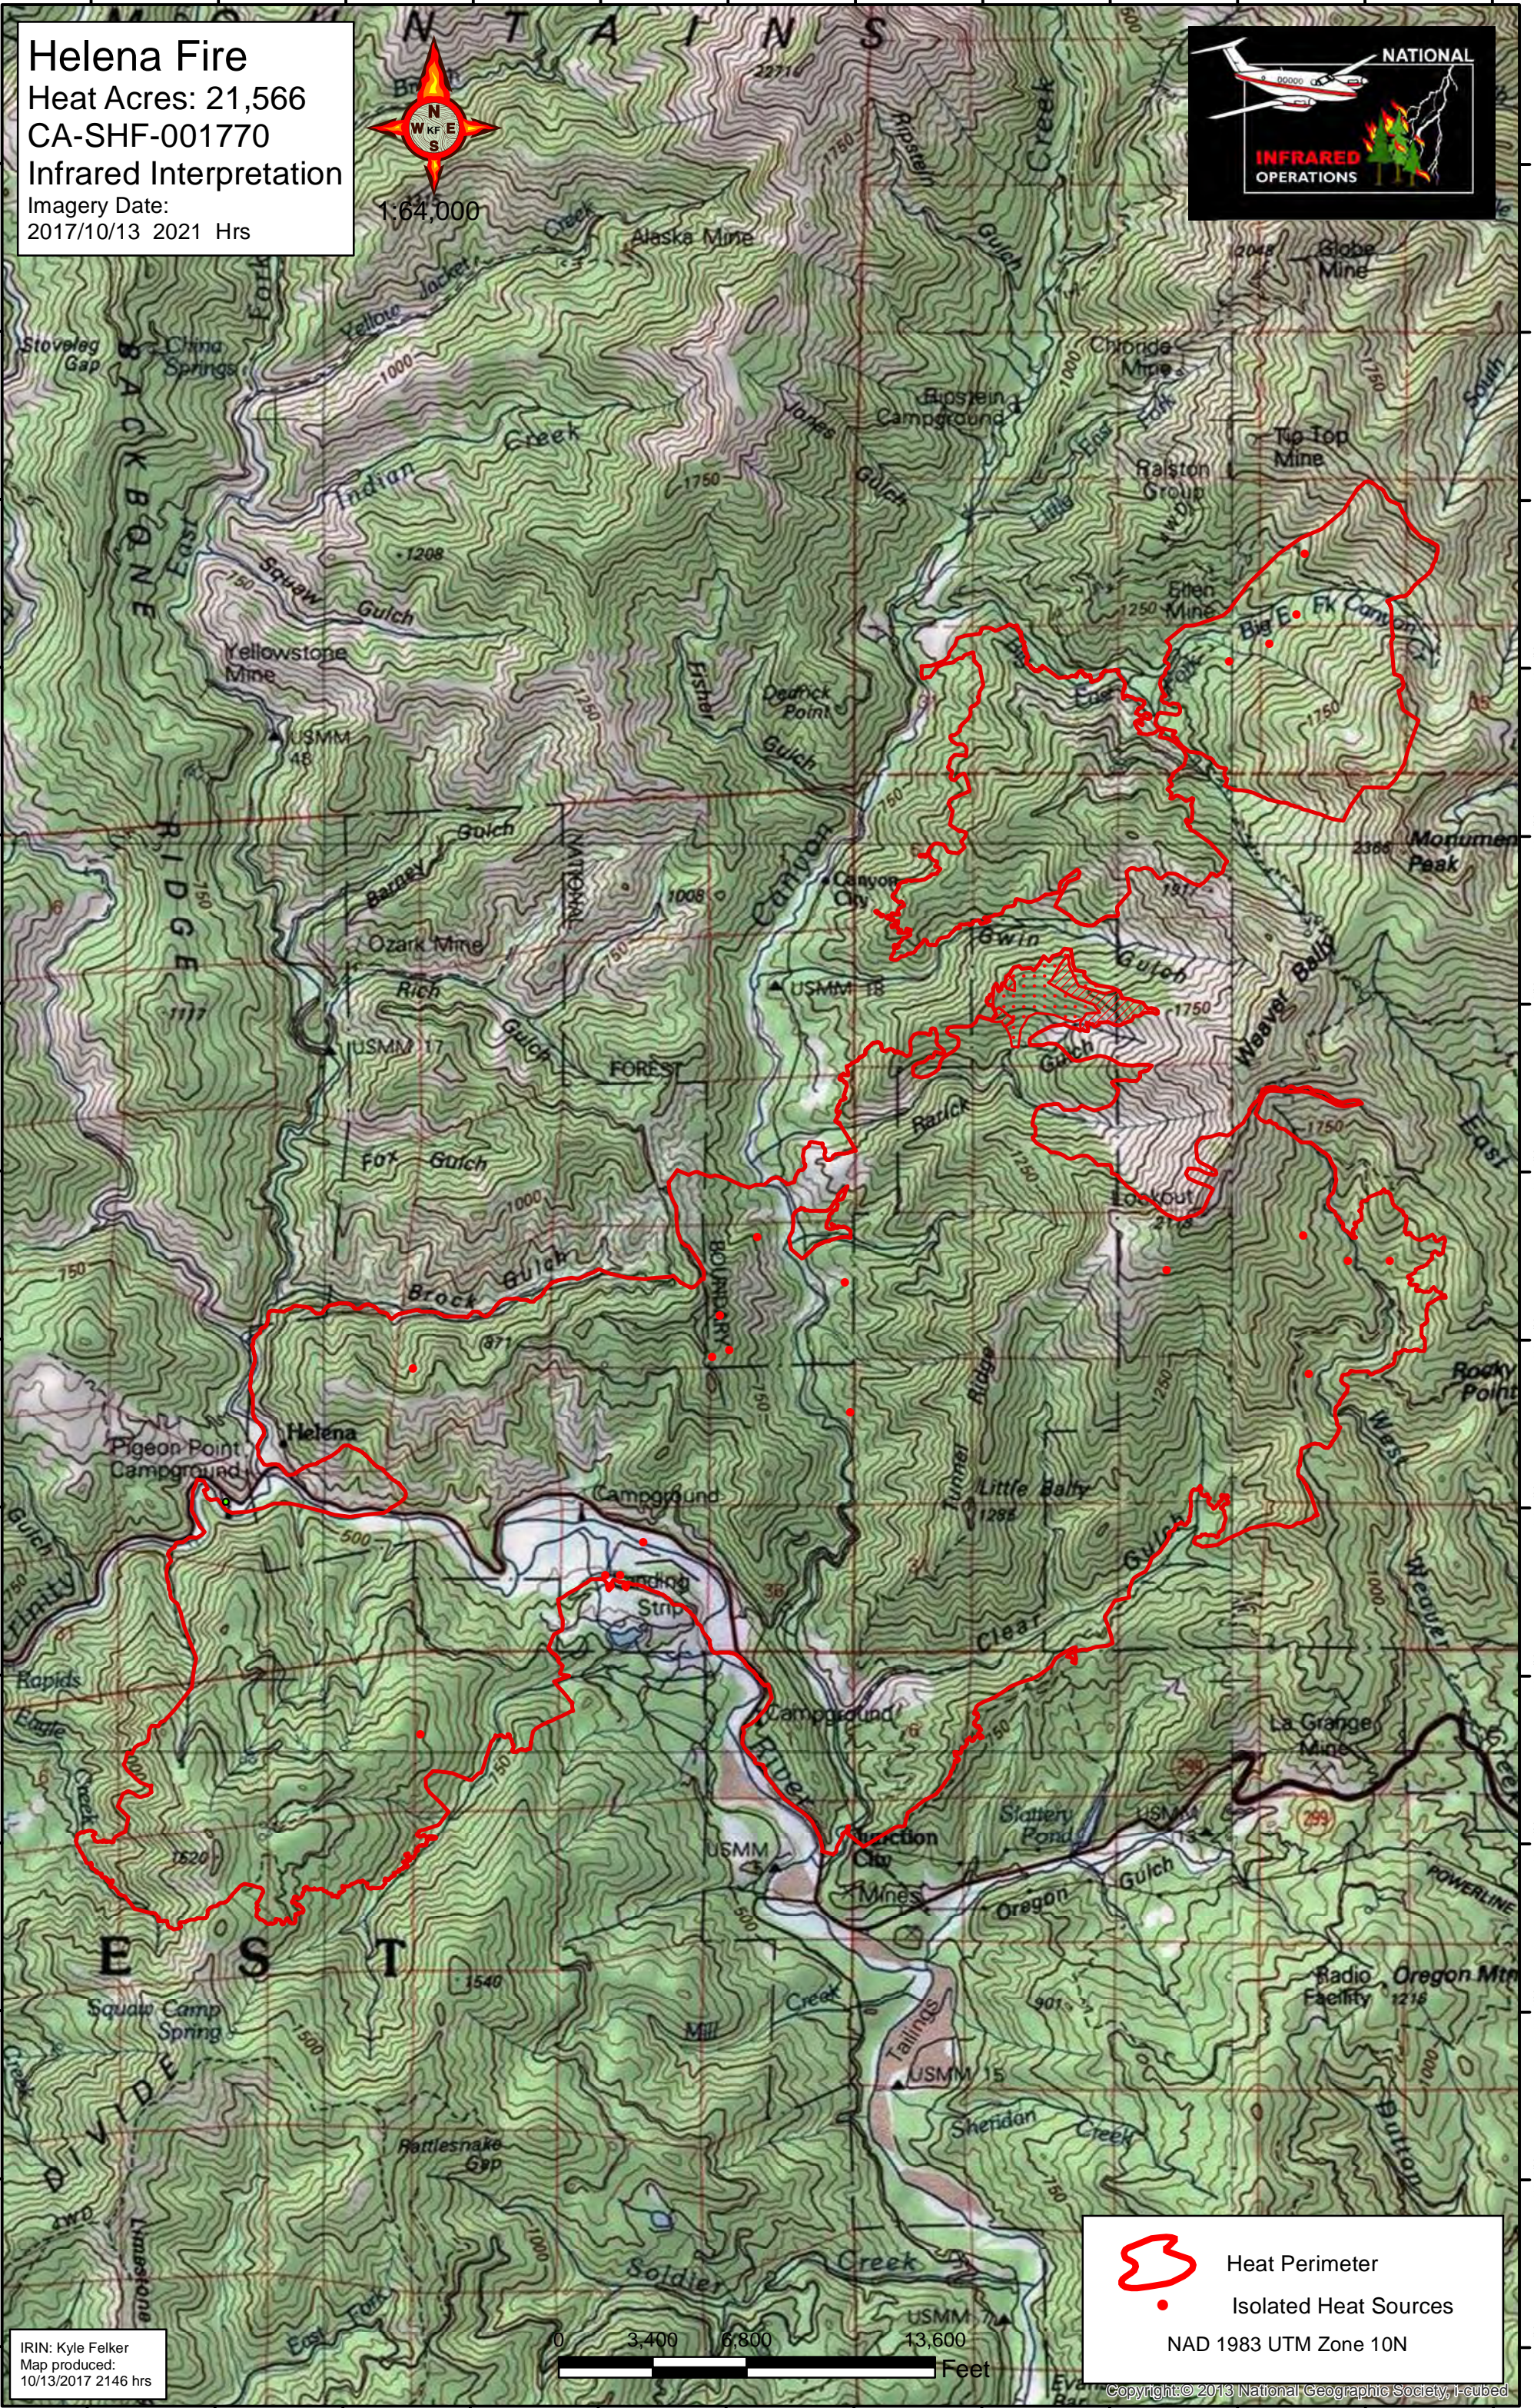

**Helena Fire**  
Heat Acres: 21,566  
CA-SHF-001770  
Infrared Interpretation  
Imagery Date:  
2017/10/13 2021 Hrs

 Heat Perimeter  
 Isolated Heat Sources  
NAD 1983 UTM Zone 10N

IRIN: Kyle Felker  
Map produced:  
10/13/2017 2146 hrs