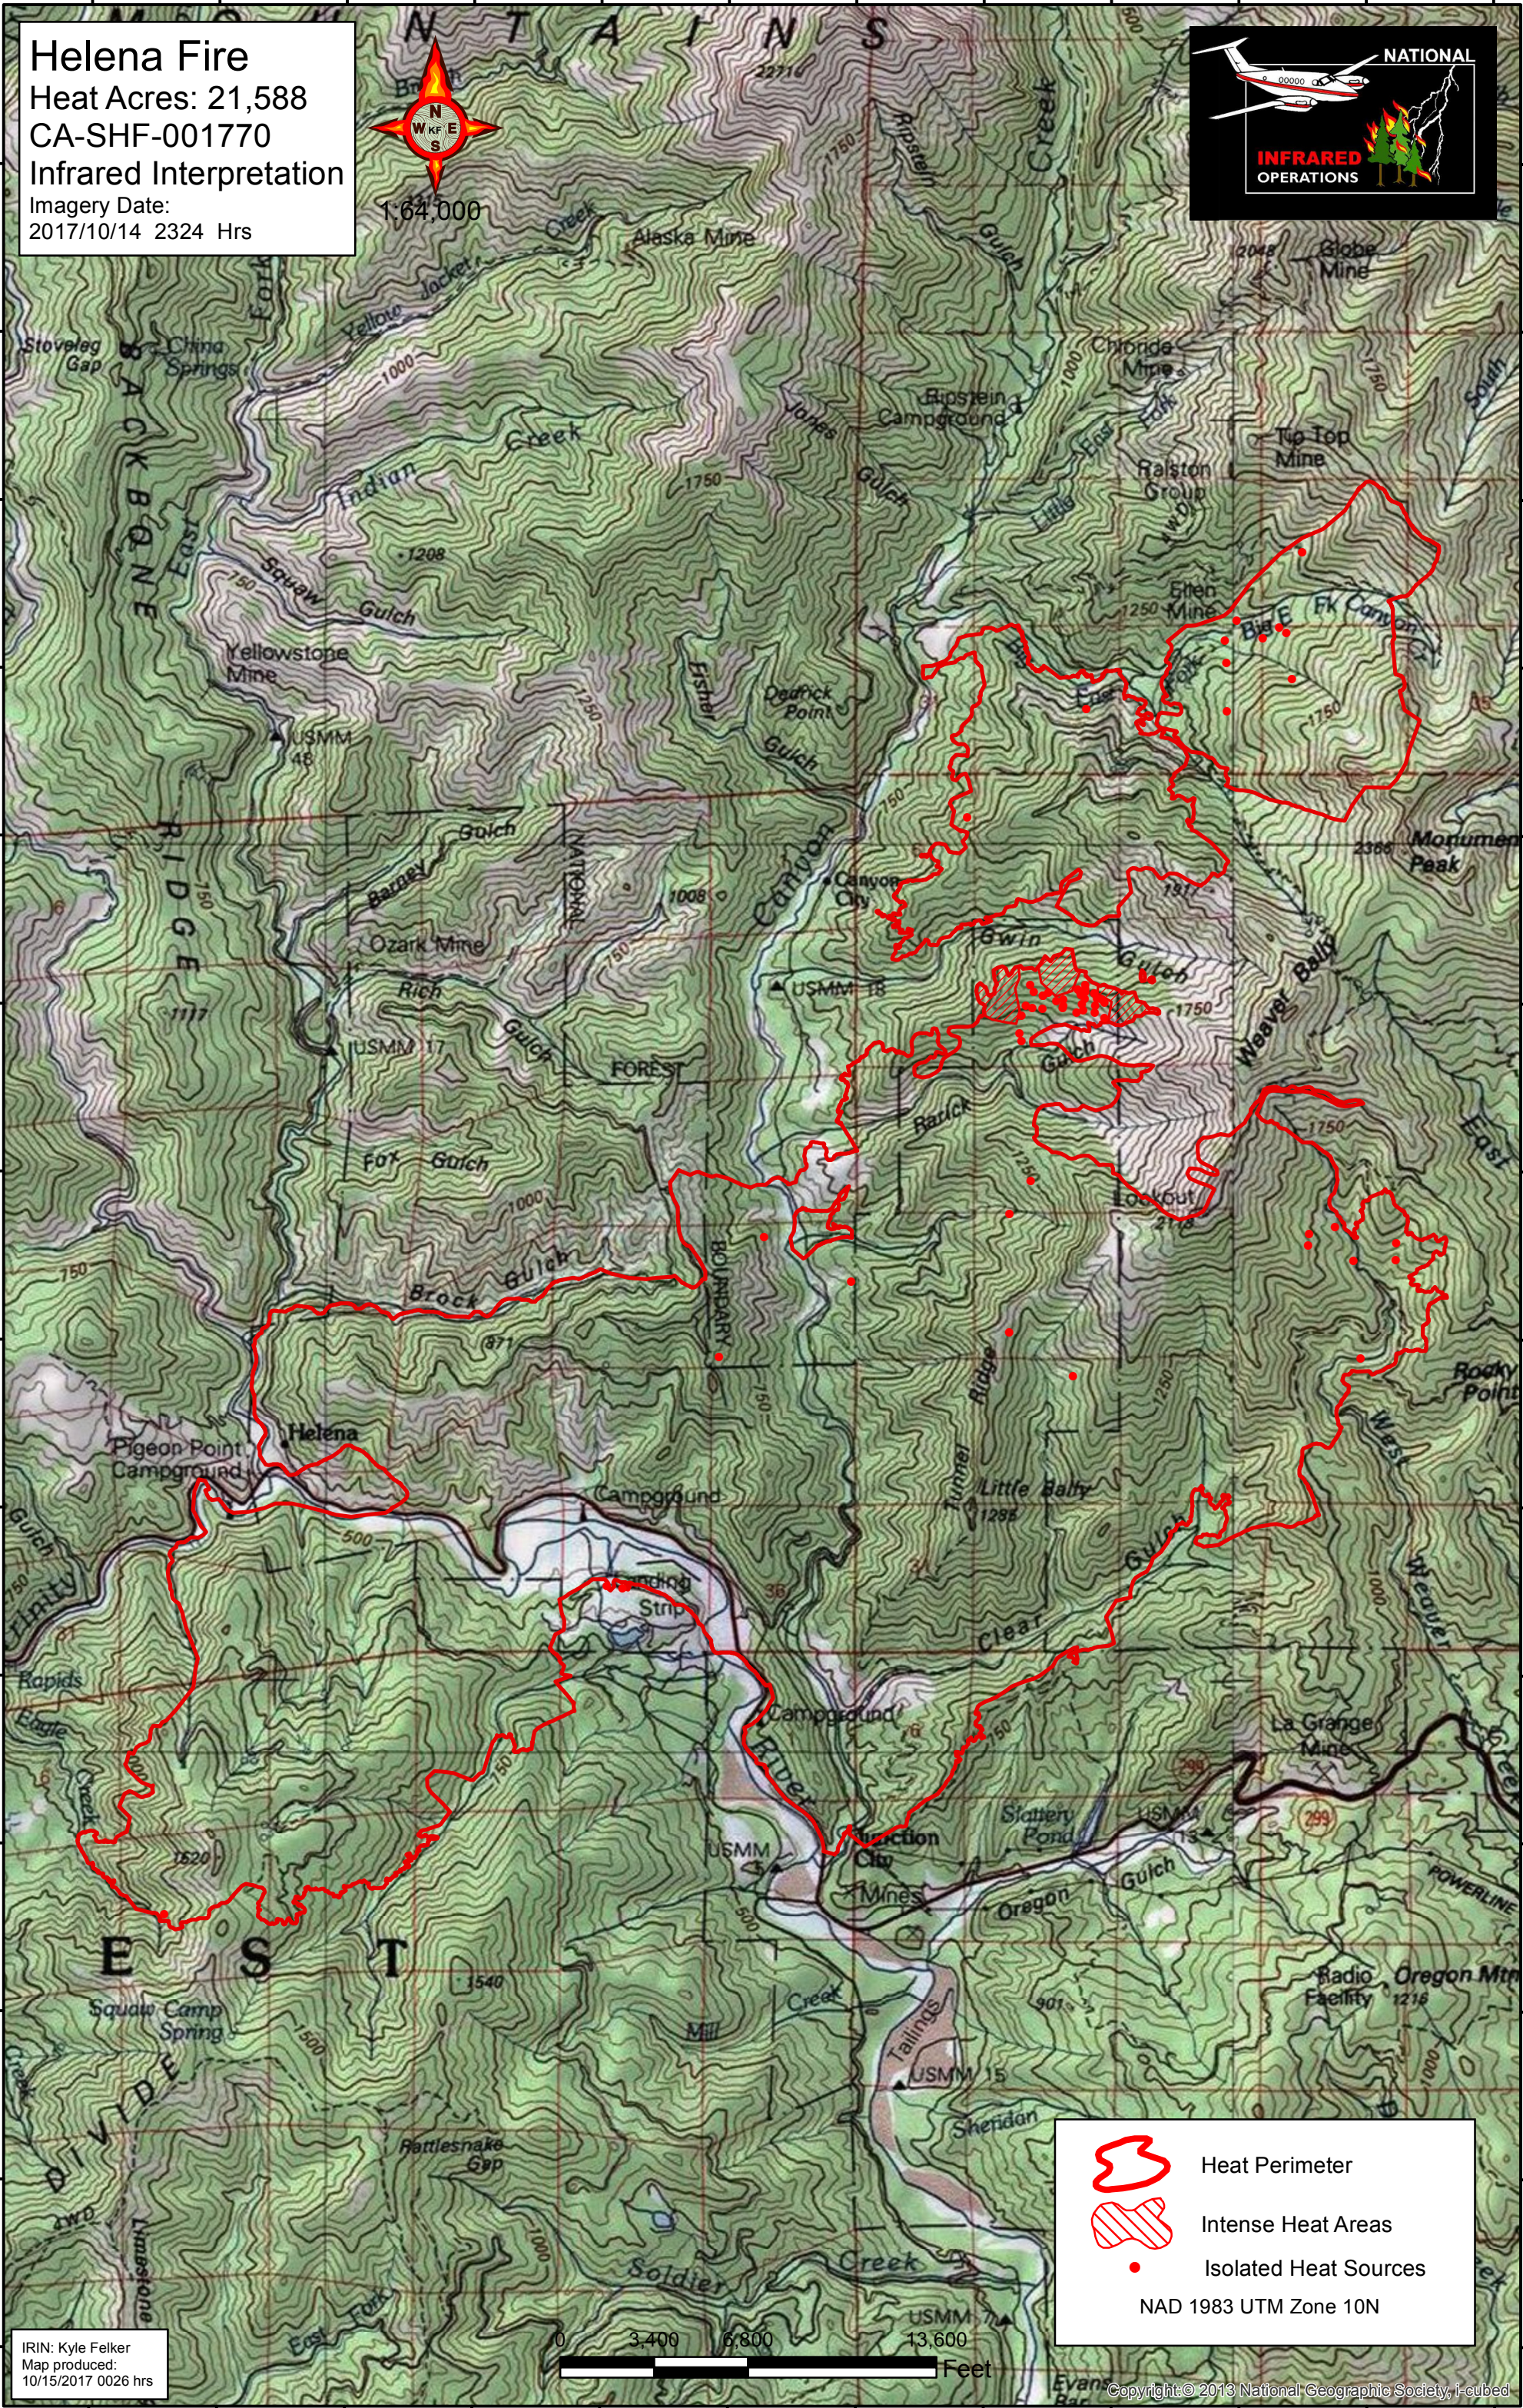

**Helena Fire**  
Heat Acres: 21,588  
CA-SHF-001770  
Infrared Interpretation  
Imagery Date:  
2017/10/14 2324 Hrs

- Heat Perimeter
- Intense Heat Areas
- Isolated Heat Sources

NAD 1983 UTM Zone 10N

IRIN: Kyle Felker  
Map produced:  
10/15/2017 0026 hrs