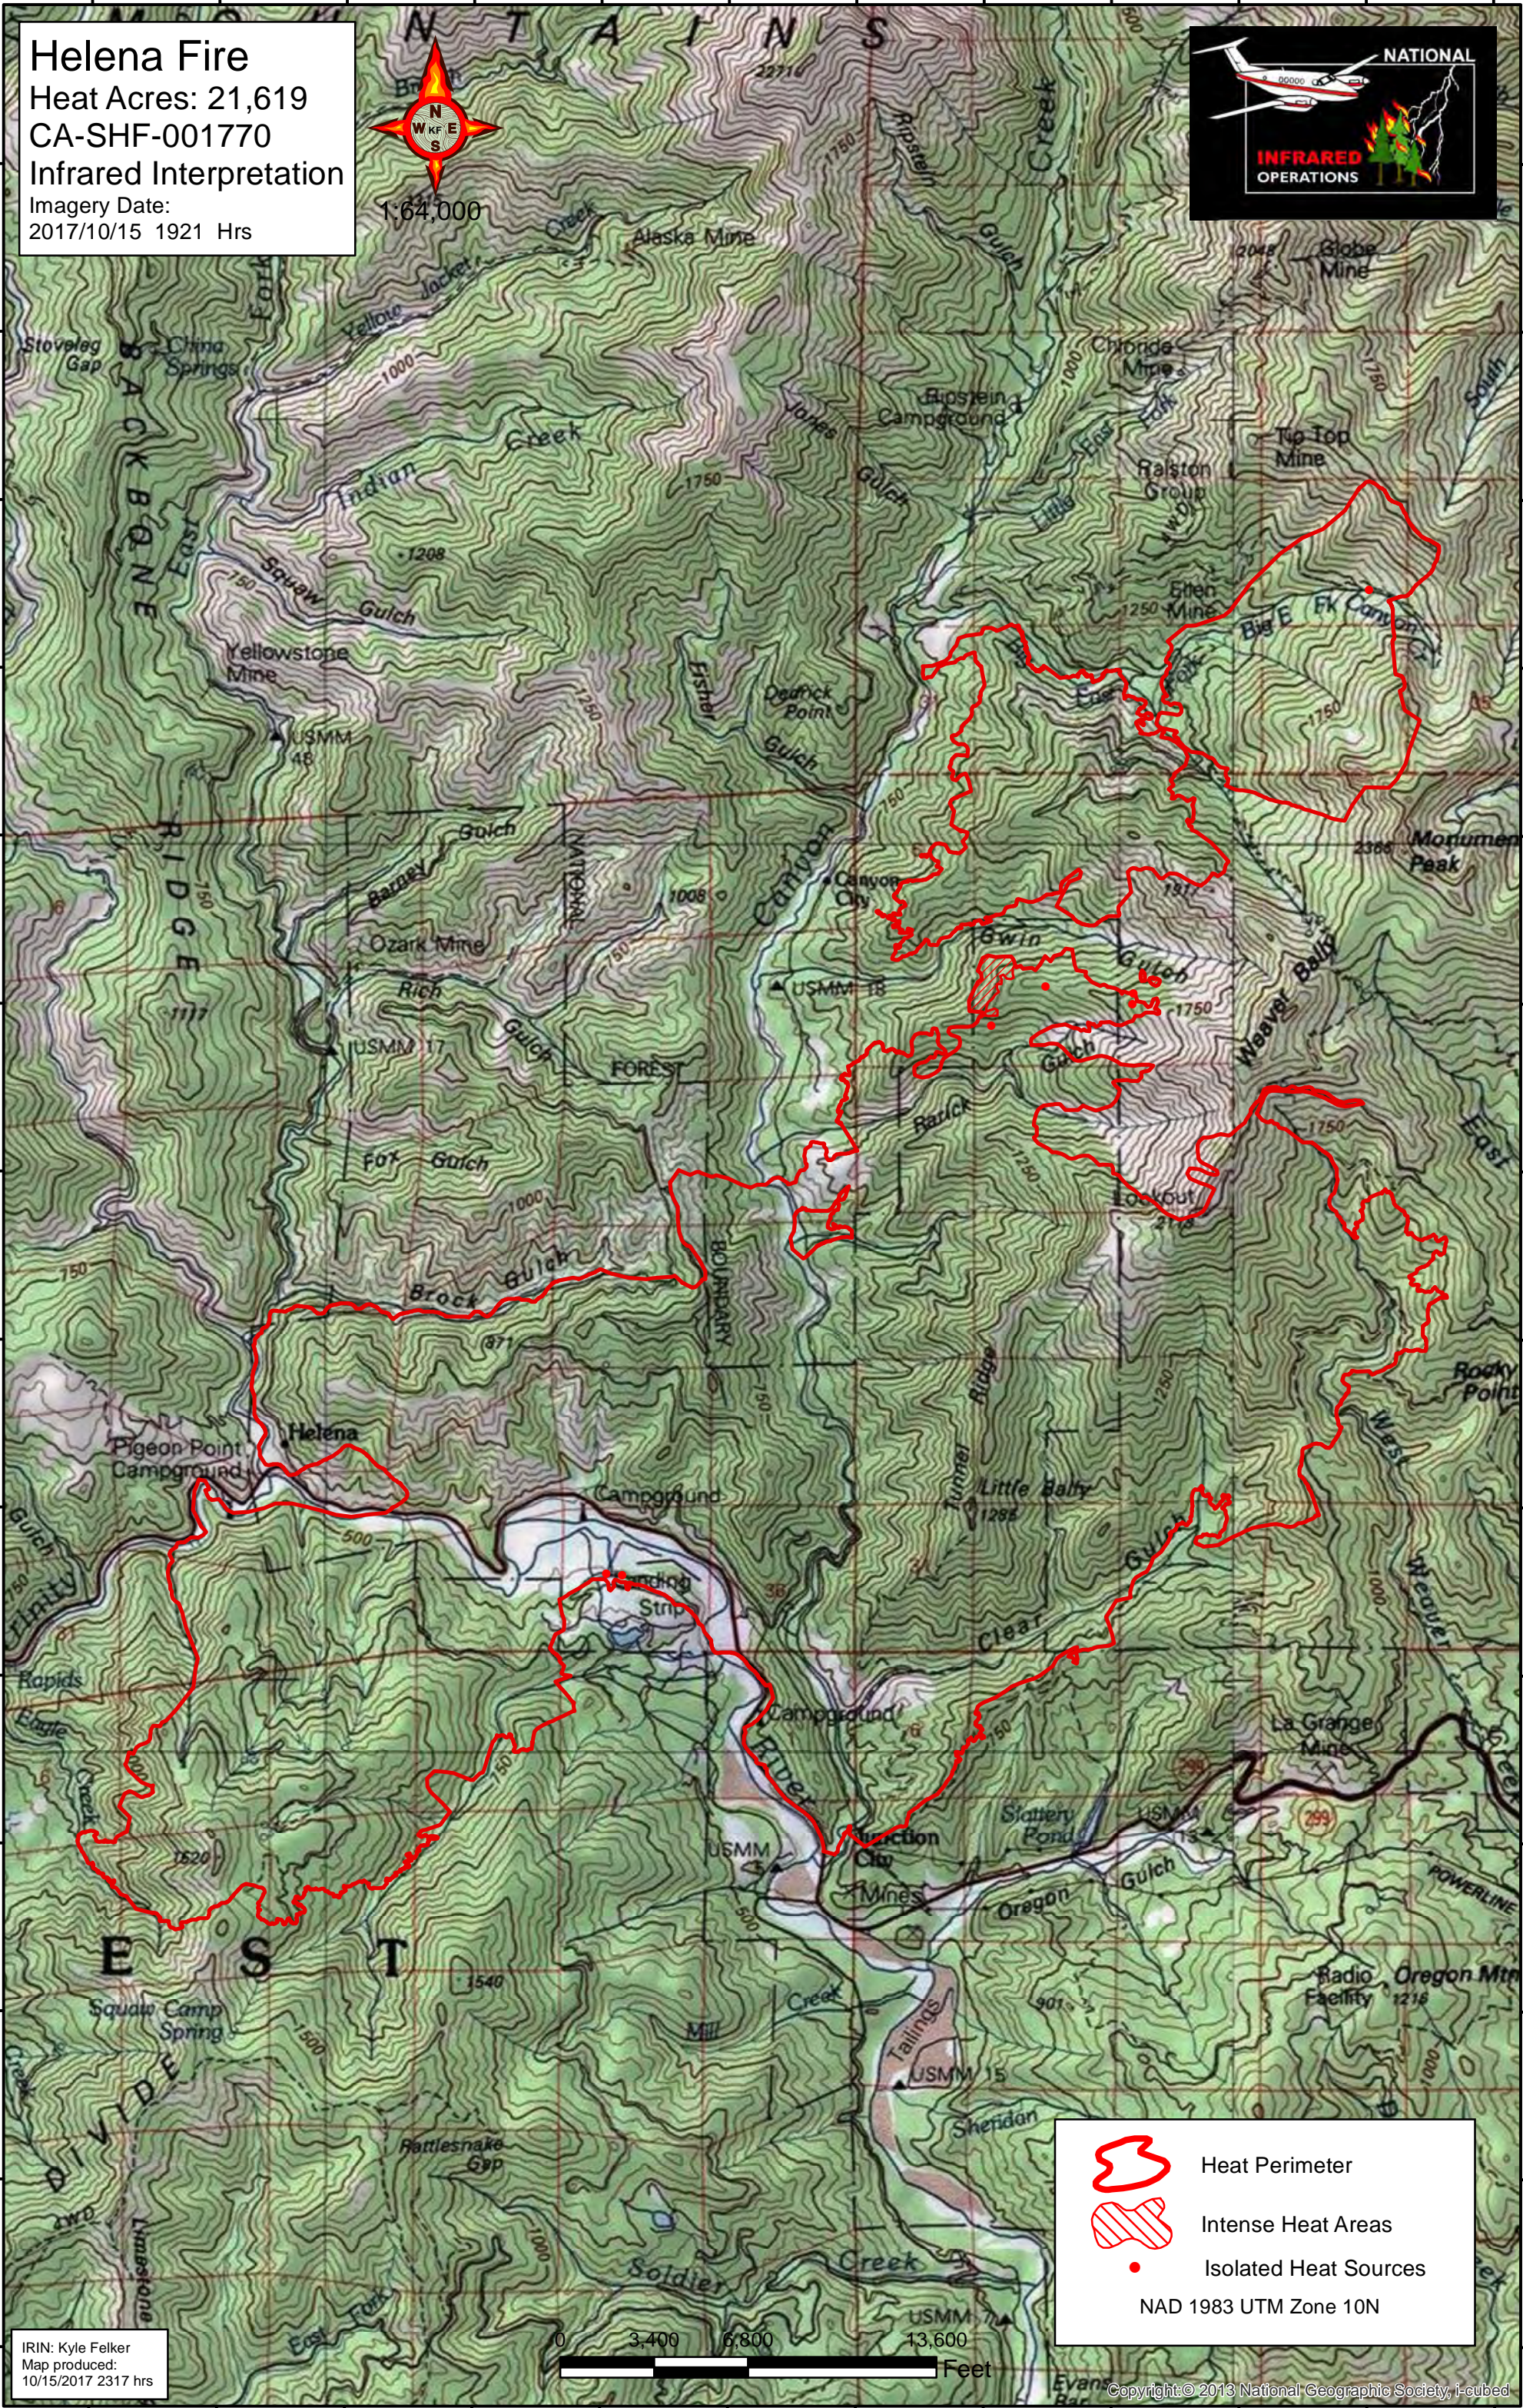

**Helena Fire**  
 Heat Acres: 21,619  
 CA-SHF-001770  
 Infrared Interpretation  
 Imagery Date:  
 2017/10/15 1921 Hrs

-  Heat Perimeter
-  Intense Heat Areas
-  Isolated Heat Sources

NAD 1983 UTM Zone 10N

IRIN: Kyle Felker  
 Map produced:  
 10/15/2017 2317 hrs