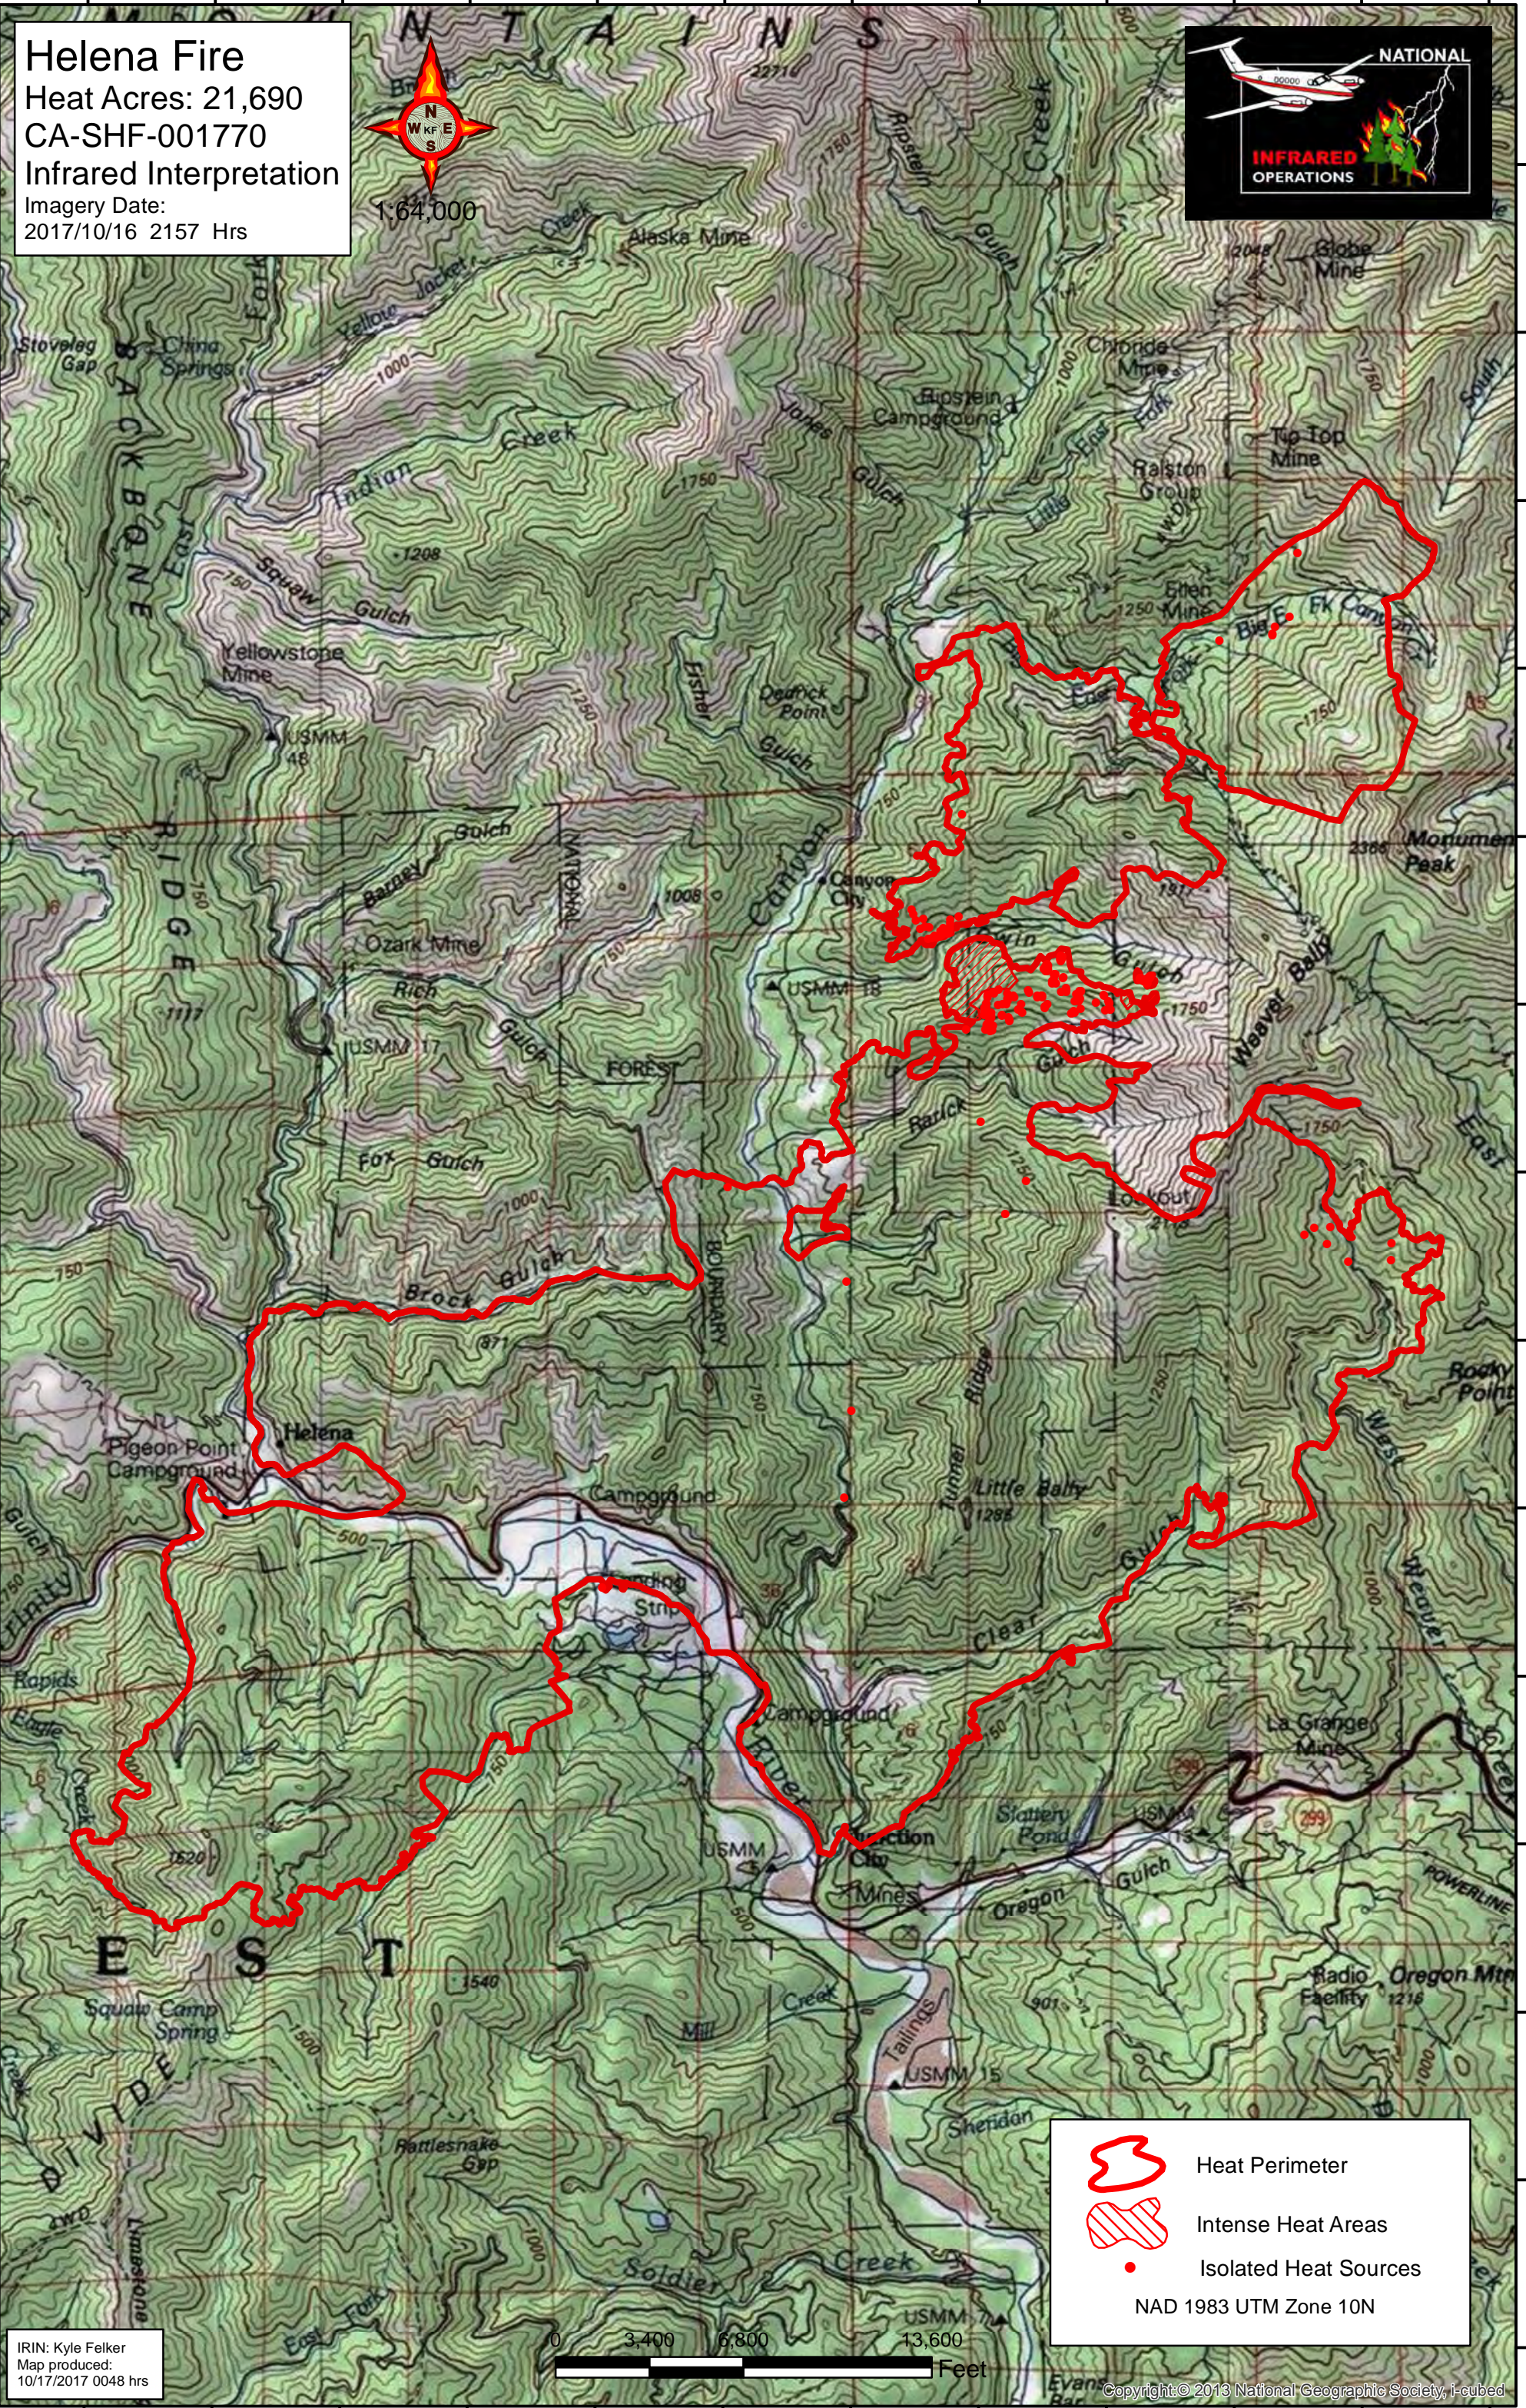

Helena Fire
Heat Acres: 21,690
CA-SHF-001770
Infrared Interpretation
Imagery Date:
2017/10/16 2157 Hrs

- Heat Perimeter
- Intense Heat Areas
- Isolated Heat Sources

NAD 1983 UTM Zone 10N

IRIN: Kyle Felker
Map produced:
10/17/2017 0048 hrs