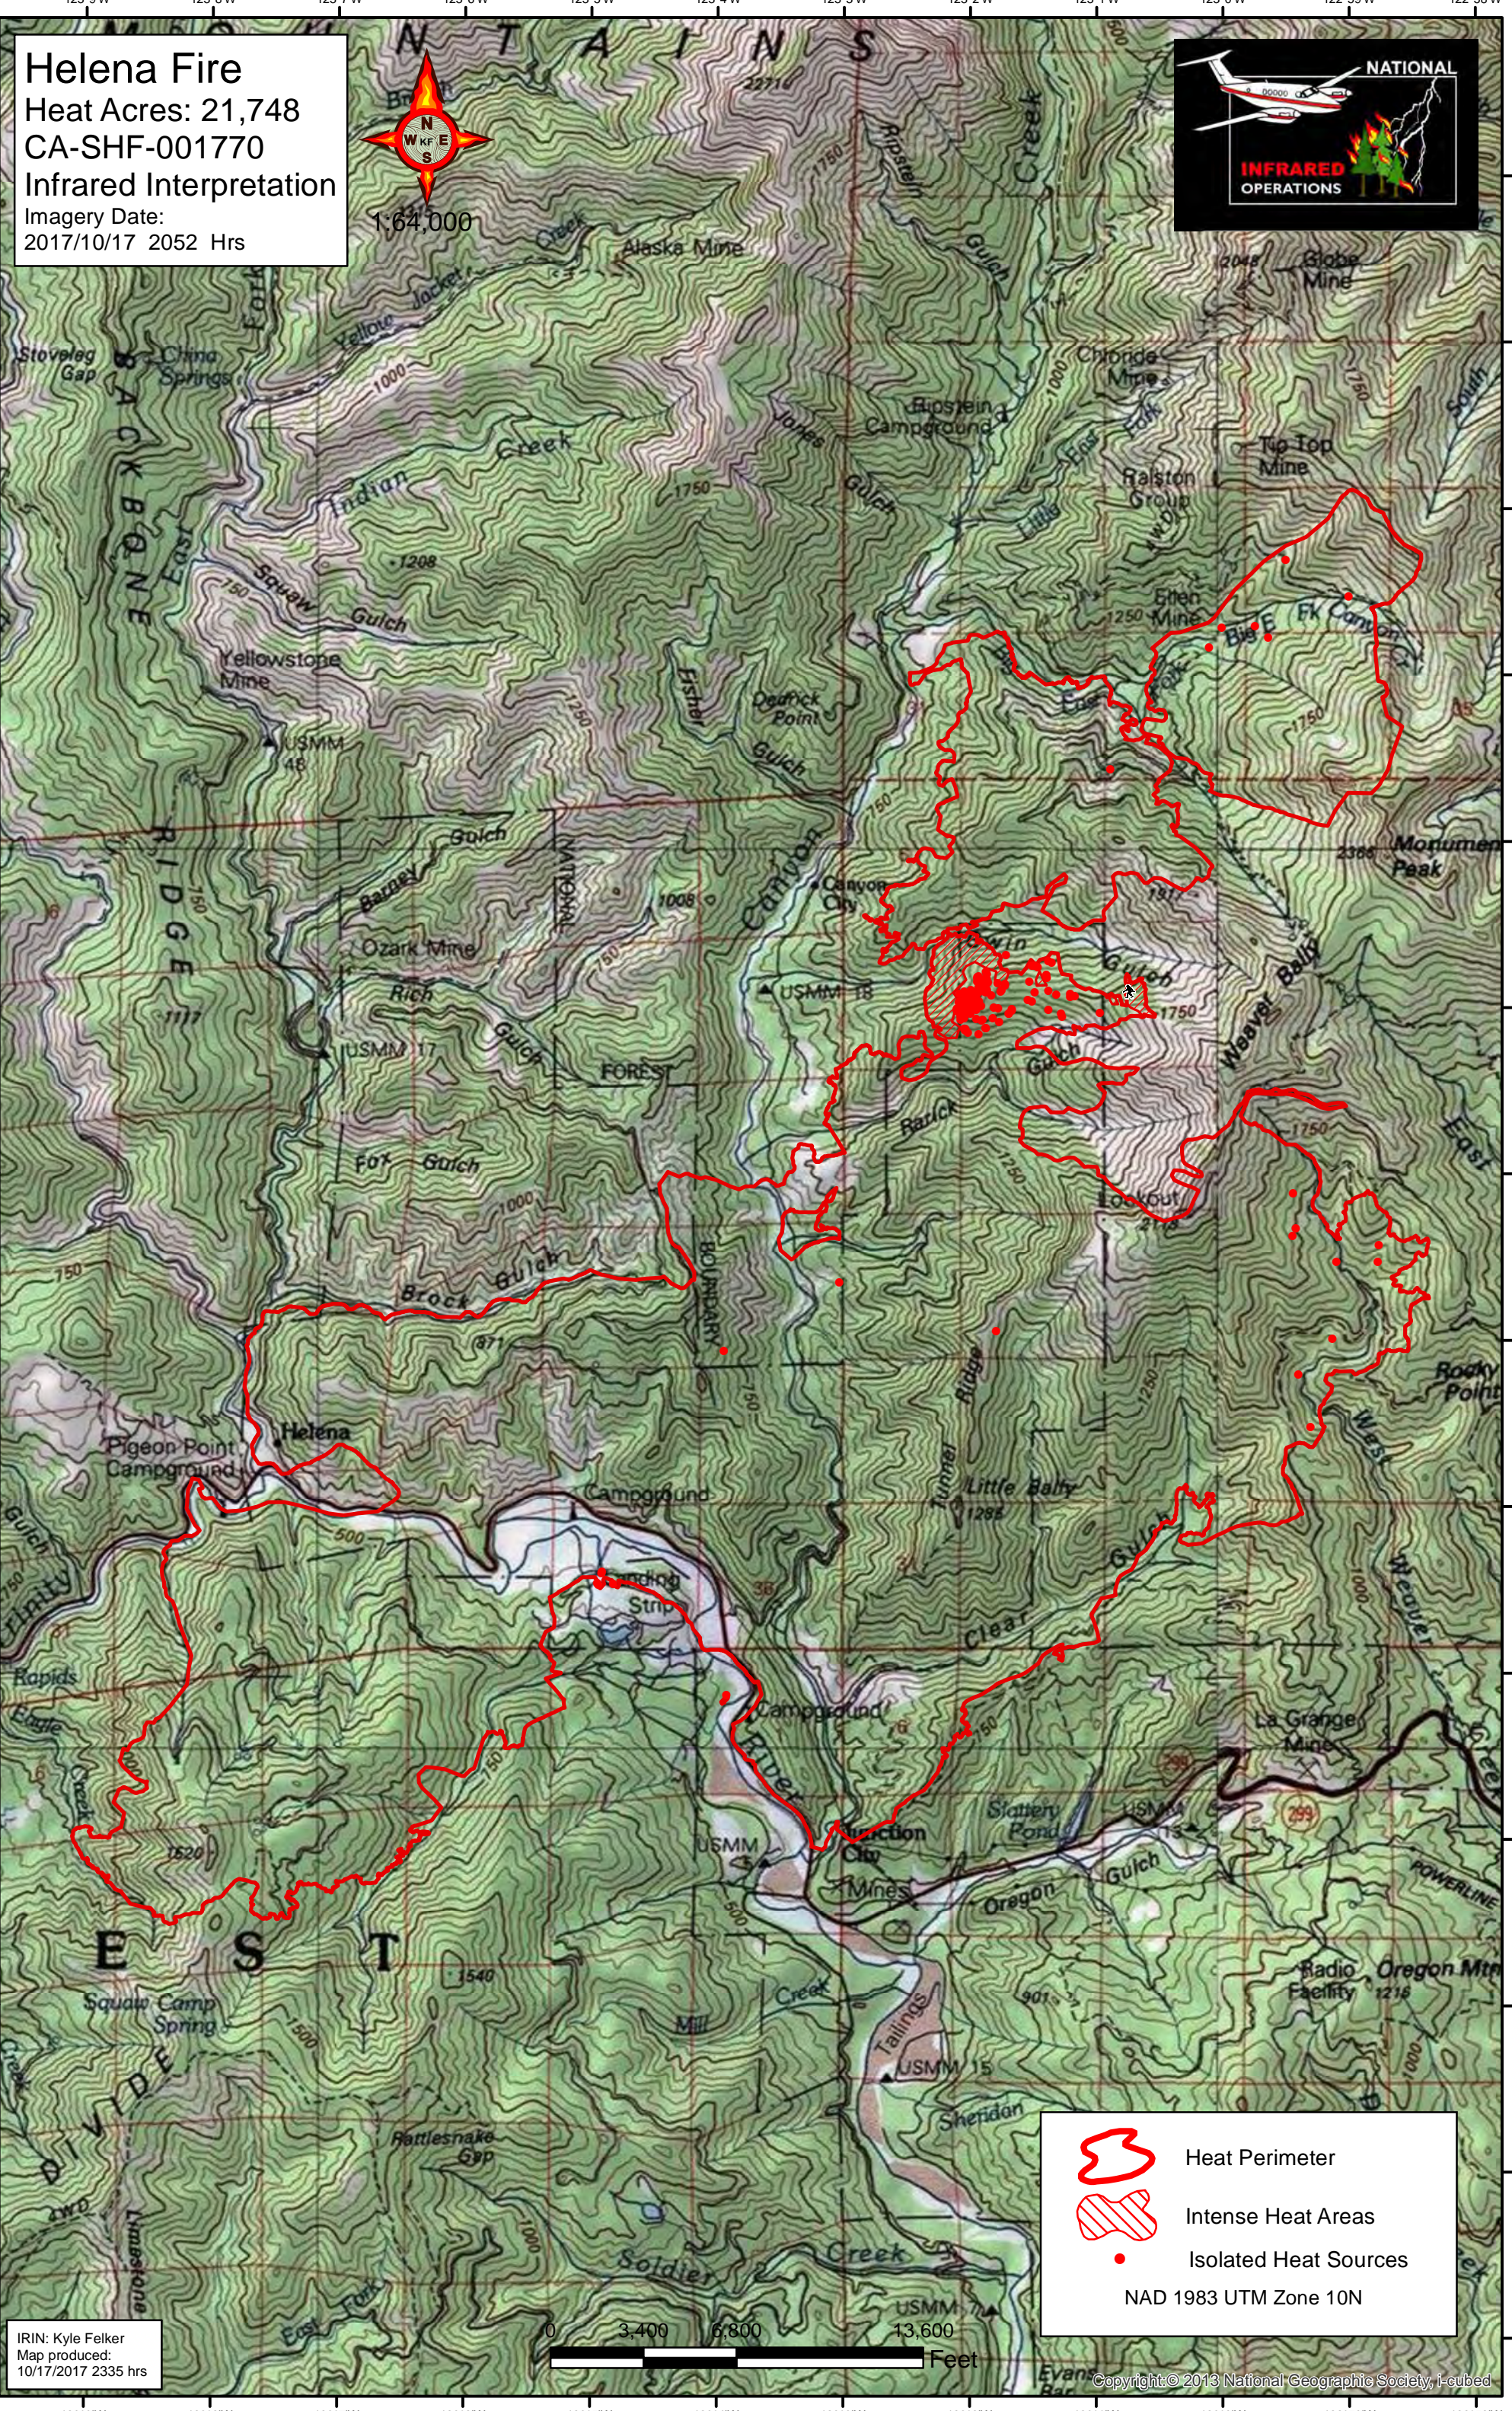

Helena Fire
Heat Acres: 21,748
CA-SHF-001770
Infrared Interpretation
Imagery Date:
2017/10/17 2052 Hrs

 Heat Perimeter
 Intense Heat Areas
 Isolated Heat Sources
NAD 1983 UTM Zone 10N

IRIN: Kyle Felker
Map produced:
10/17/2017 2335 hrs