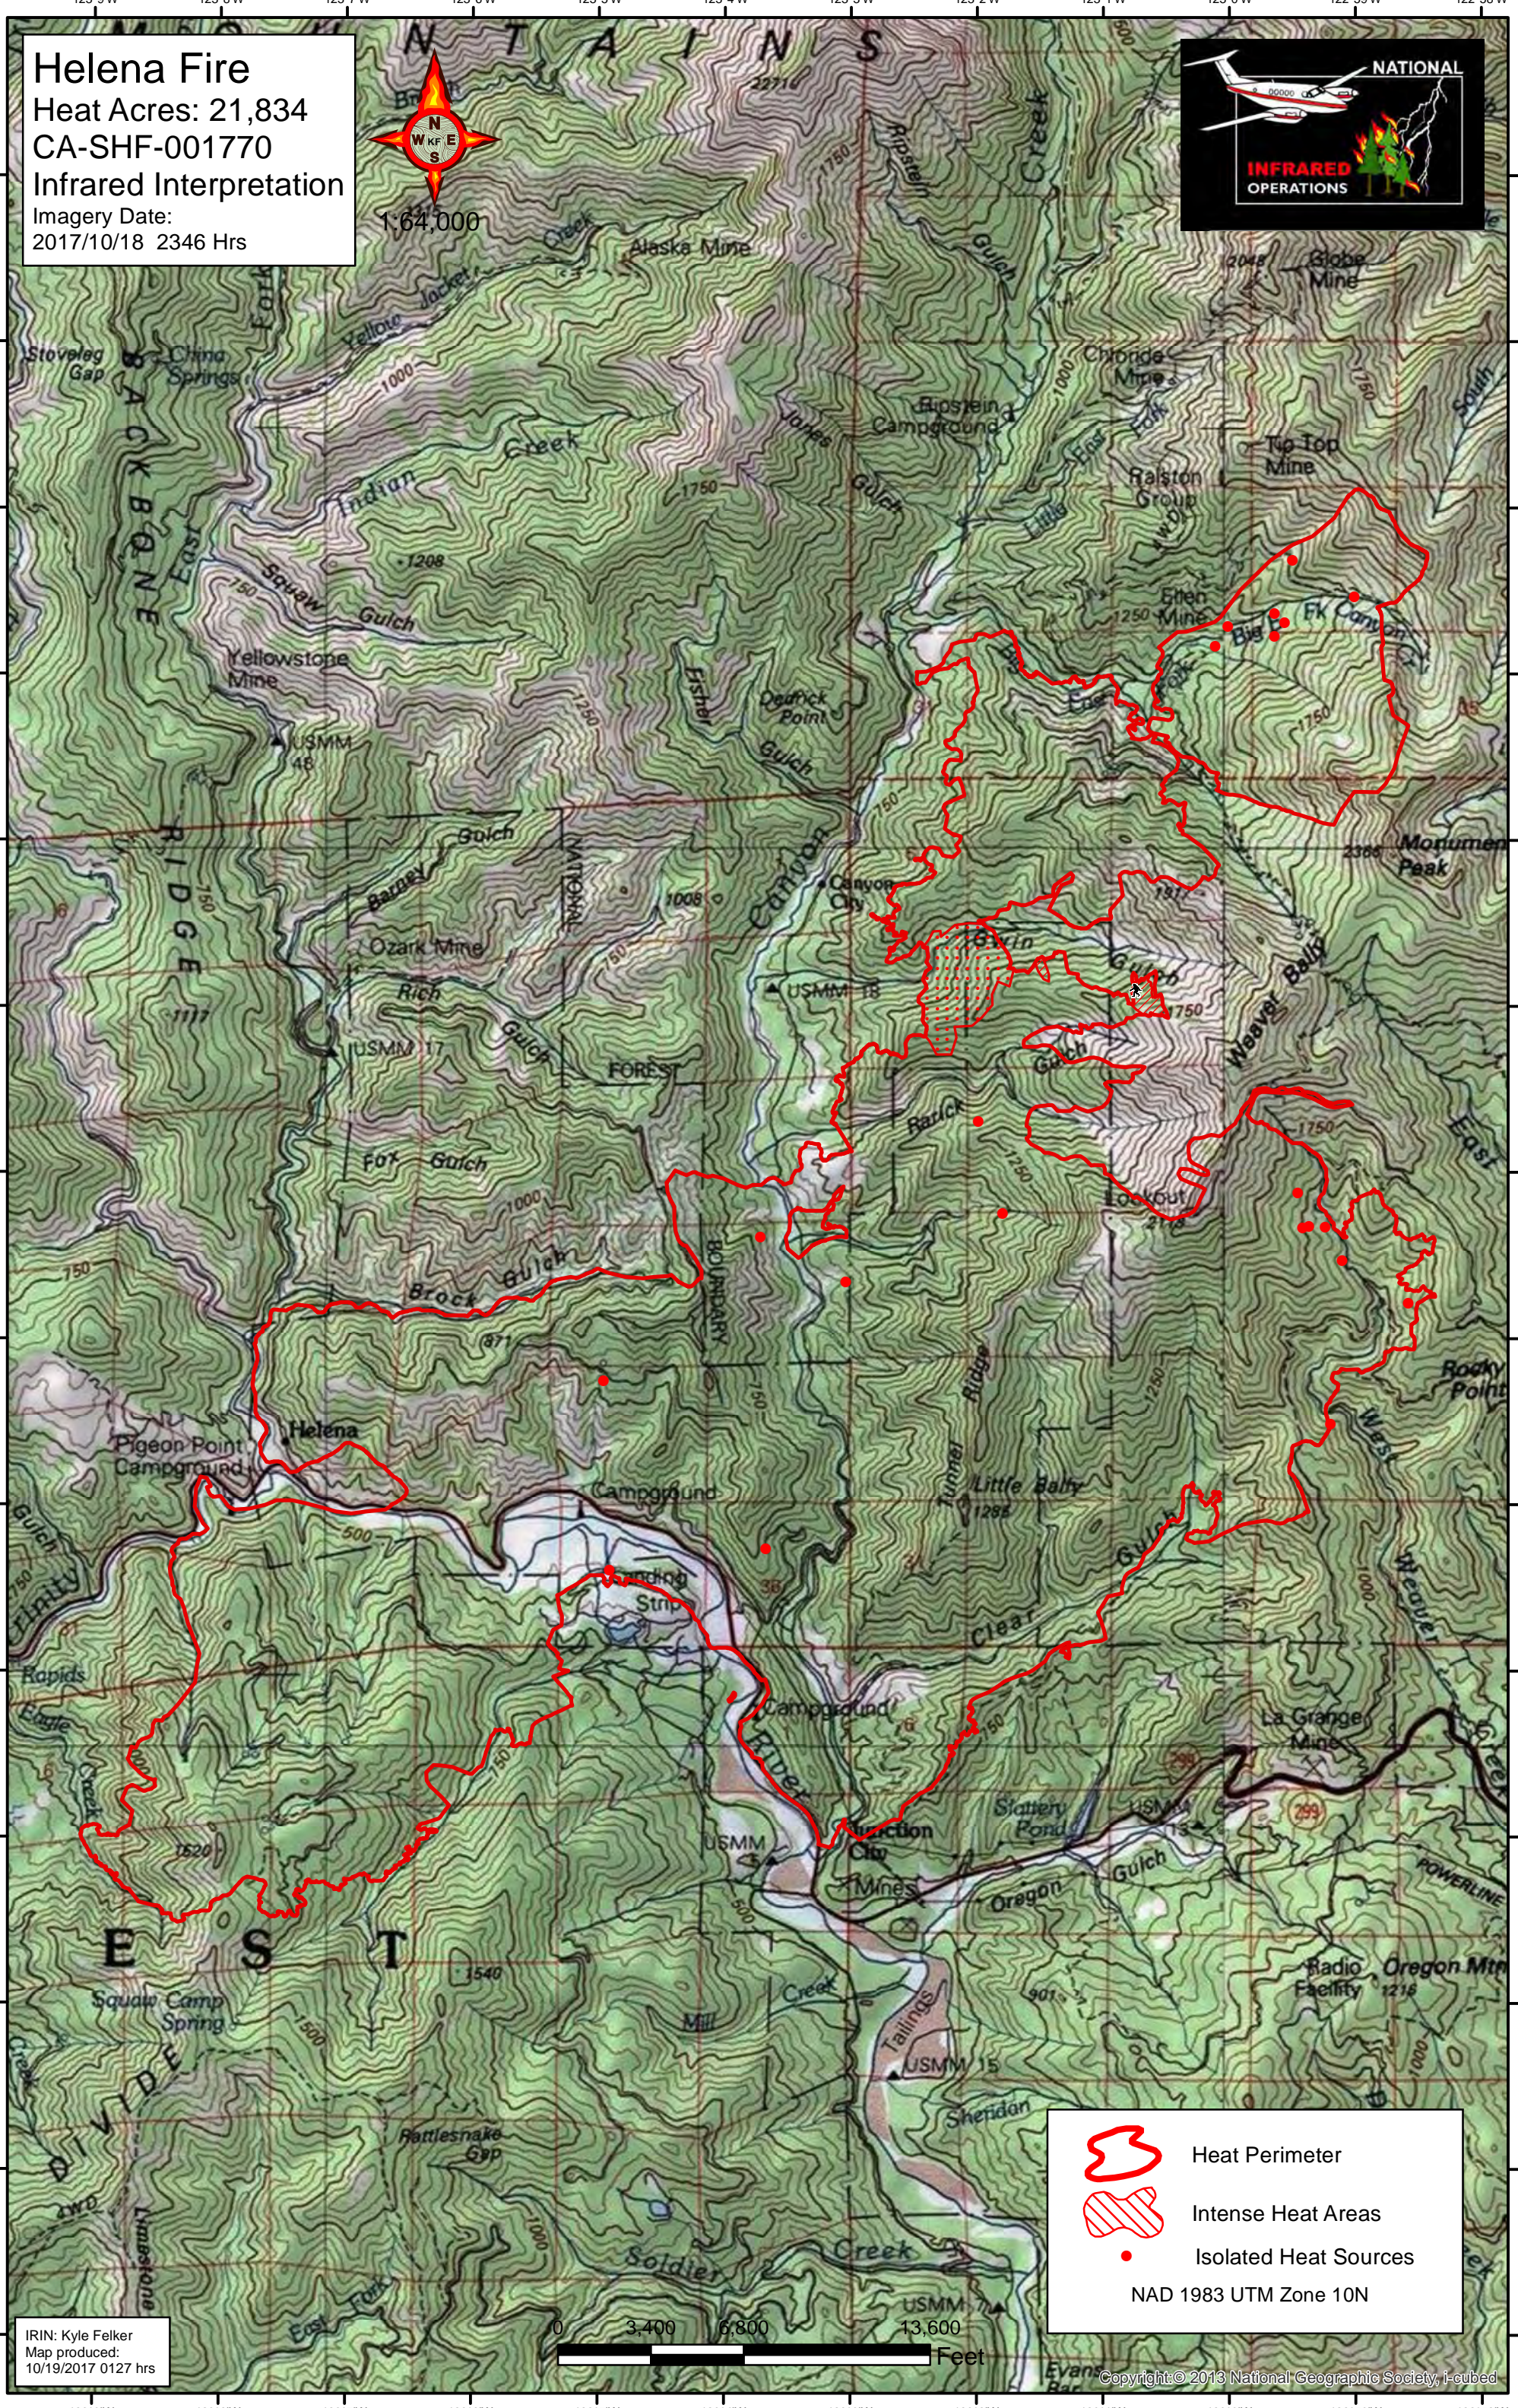

Helena Fire
 Heat Acres: 21,834
 CA-SHF-001770
 Infrared Interpretation
 Imagery Date:
 2017/10/18 2346 Hrs

-  Heat Perimeter
-  Intense Heat Areas
-  Isolated Heat Sources

NAD 1983 UTM Zone 10N

IRIN: Kyle Felker
 Map produced:
 10/19/2017 0127 hrs