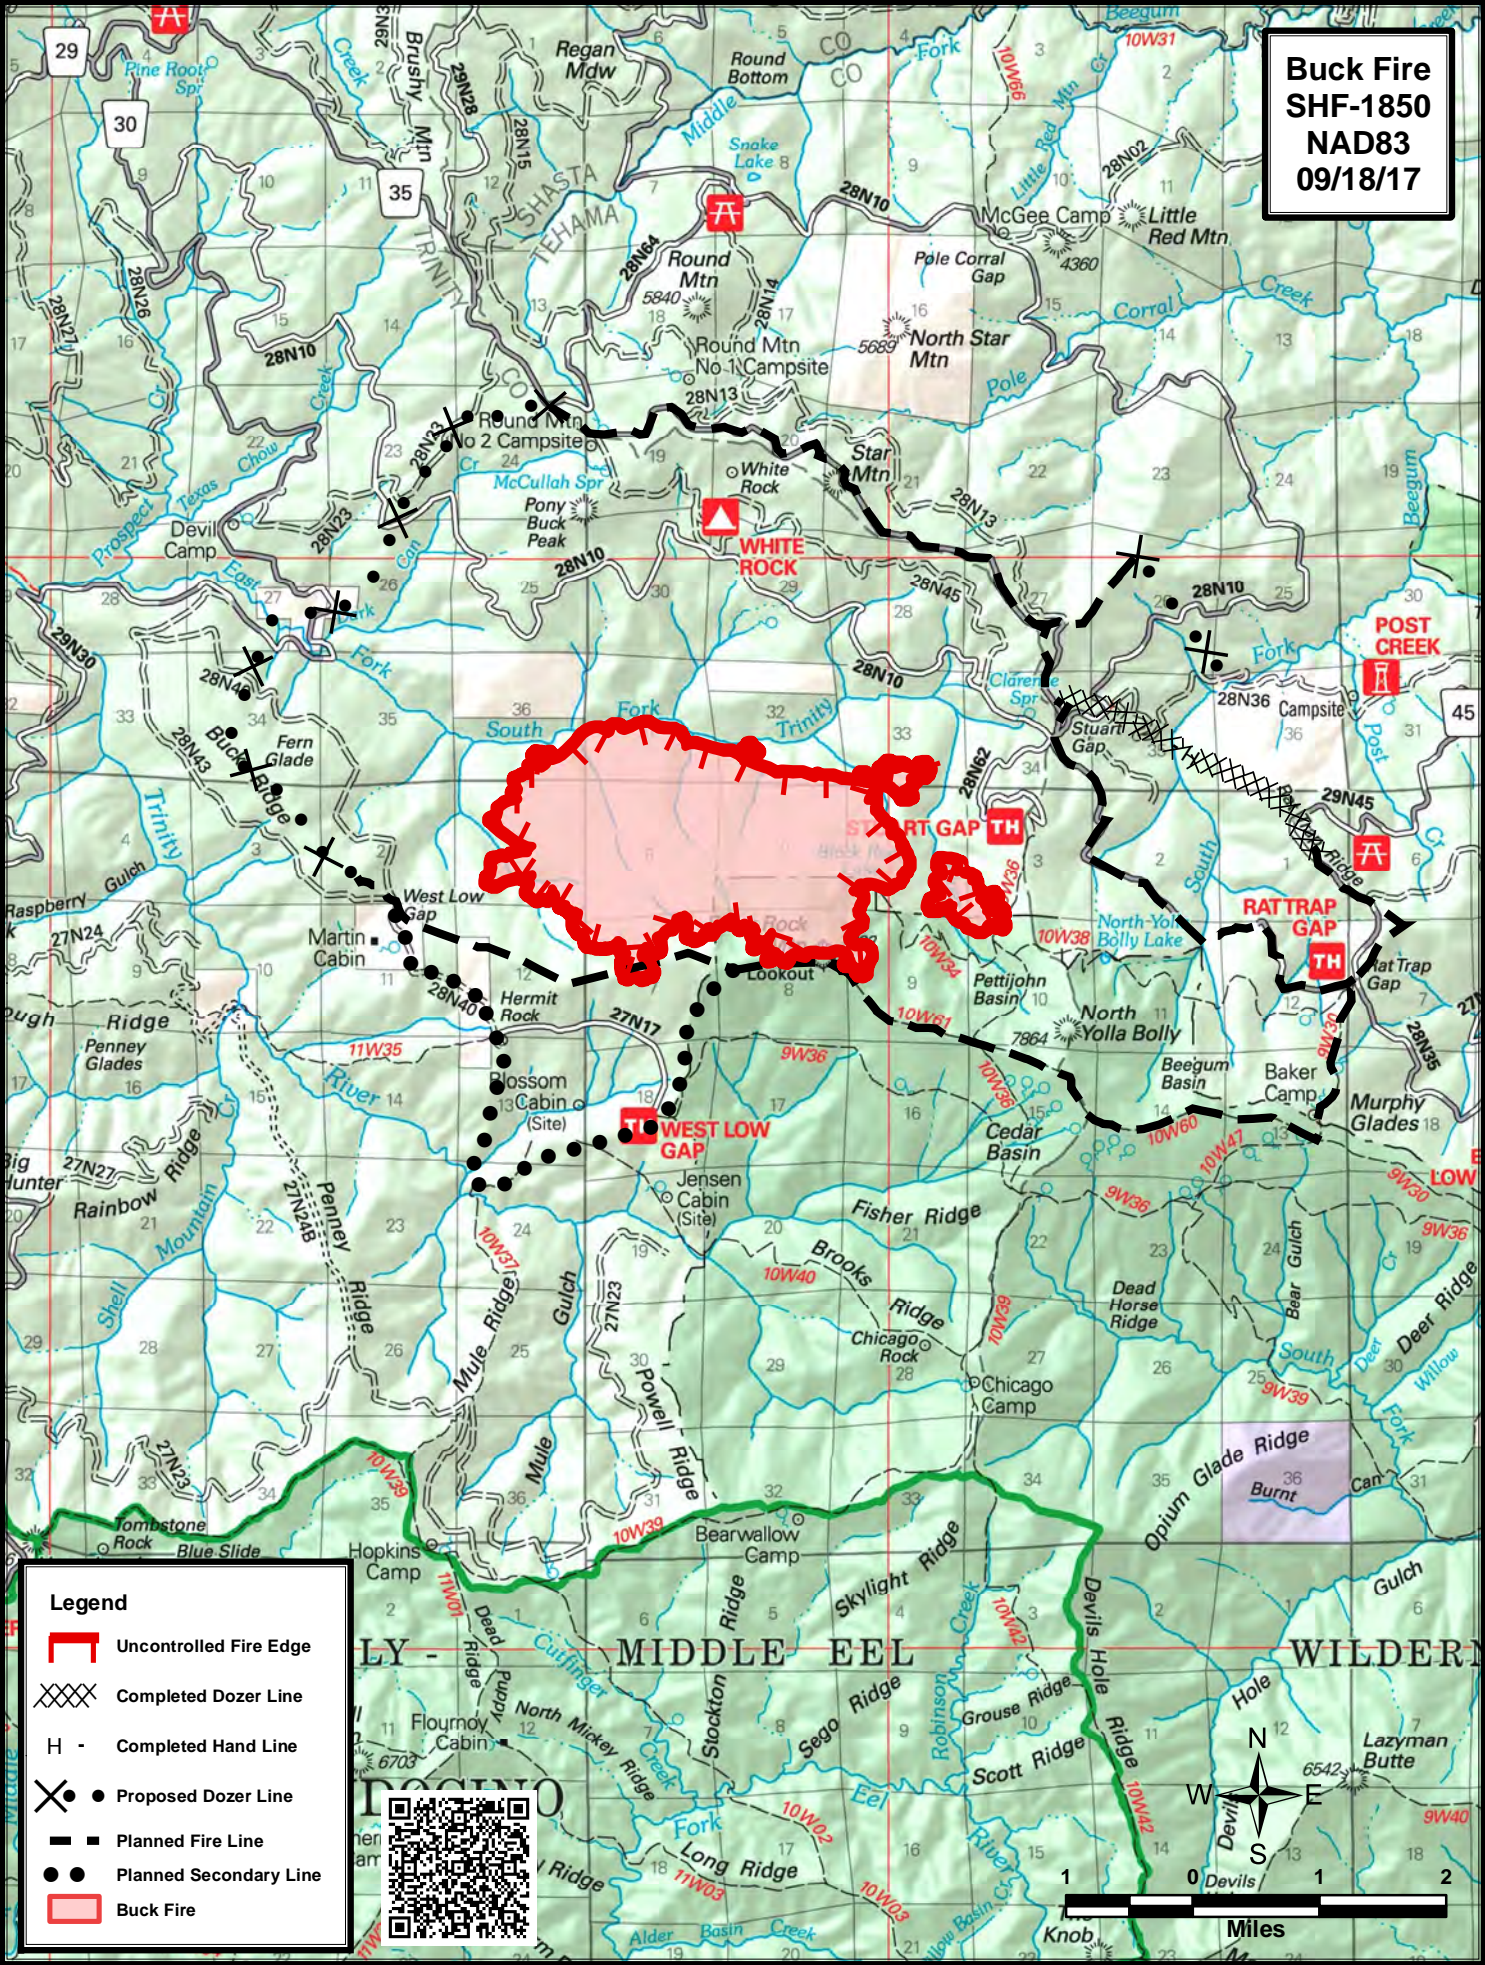

**Buck Fire
SHF-1850
NAD83
09/18/17**

Legend

- Uncontrolled Fire Edge
- Completed Dozer Line
- Completed Hand Line
- Proposed Dozer Line
- Planned Fire Line
- Planned Secondary Line
- Buck Fire