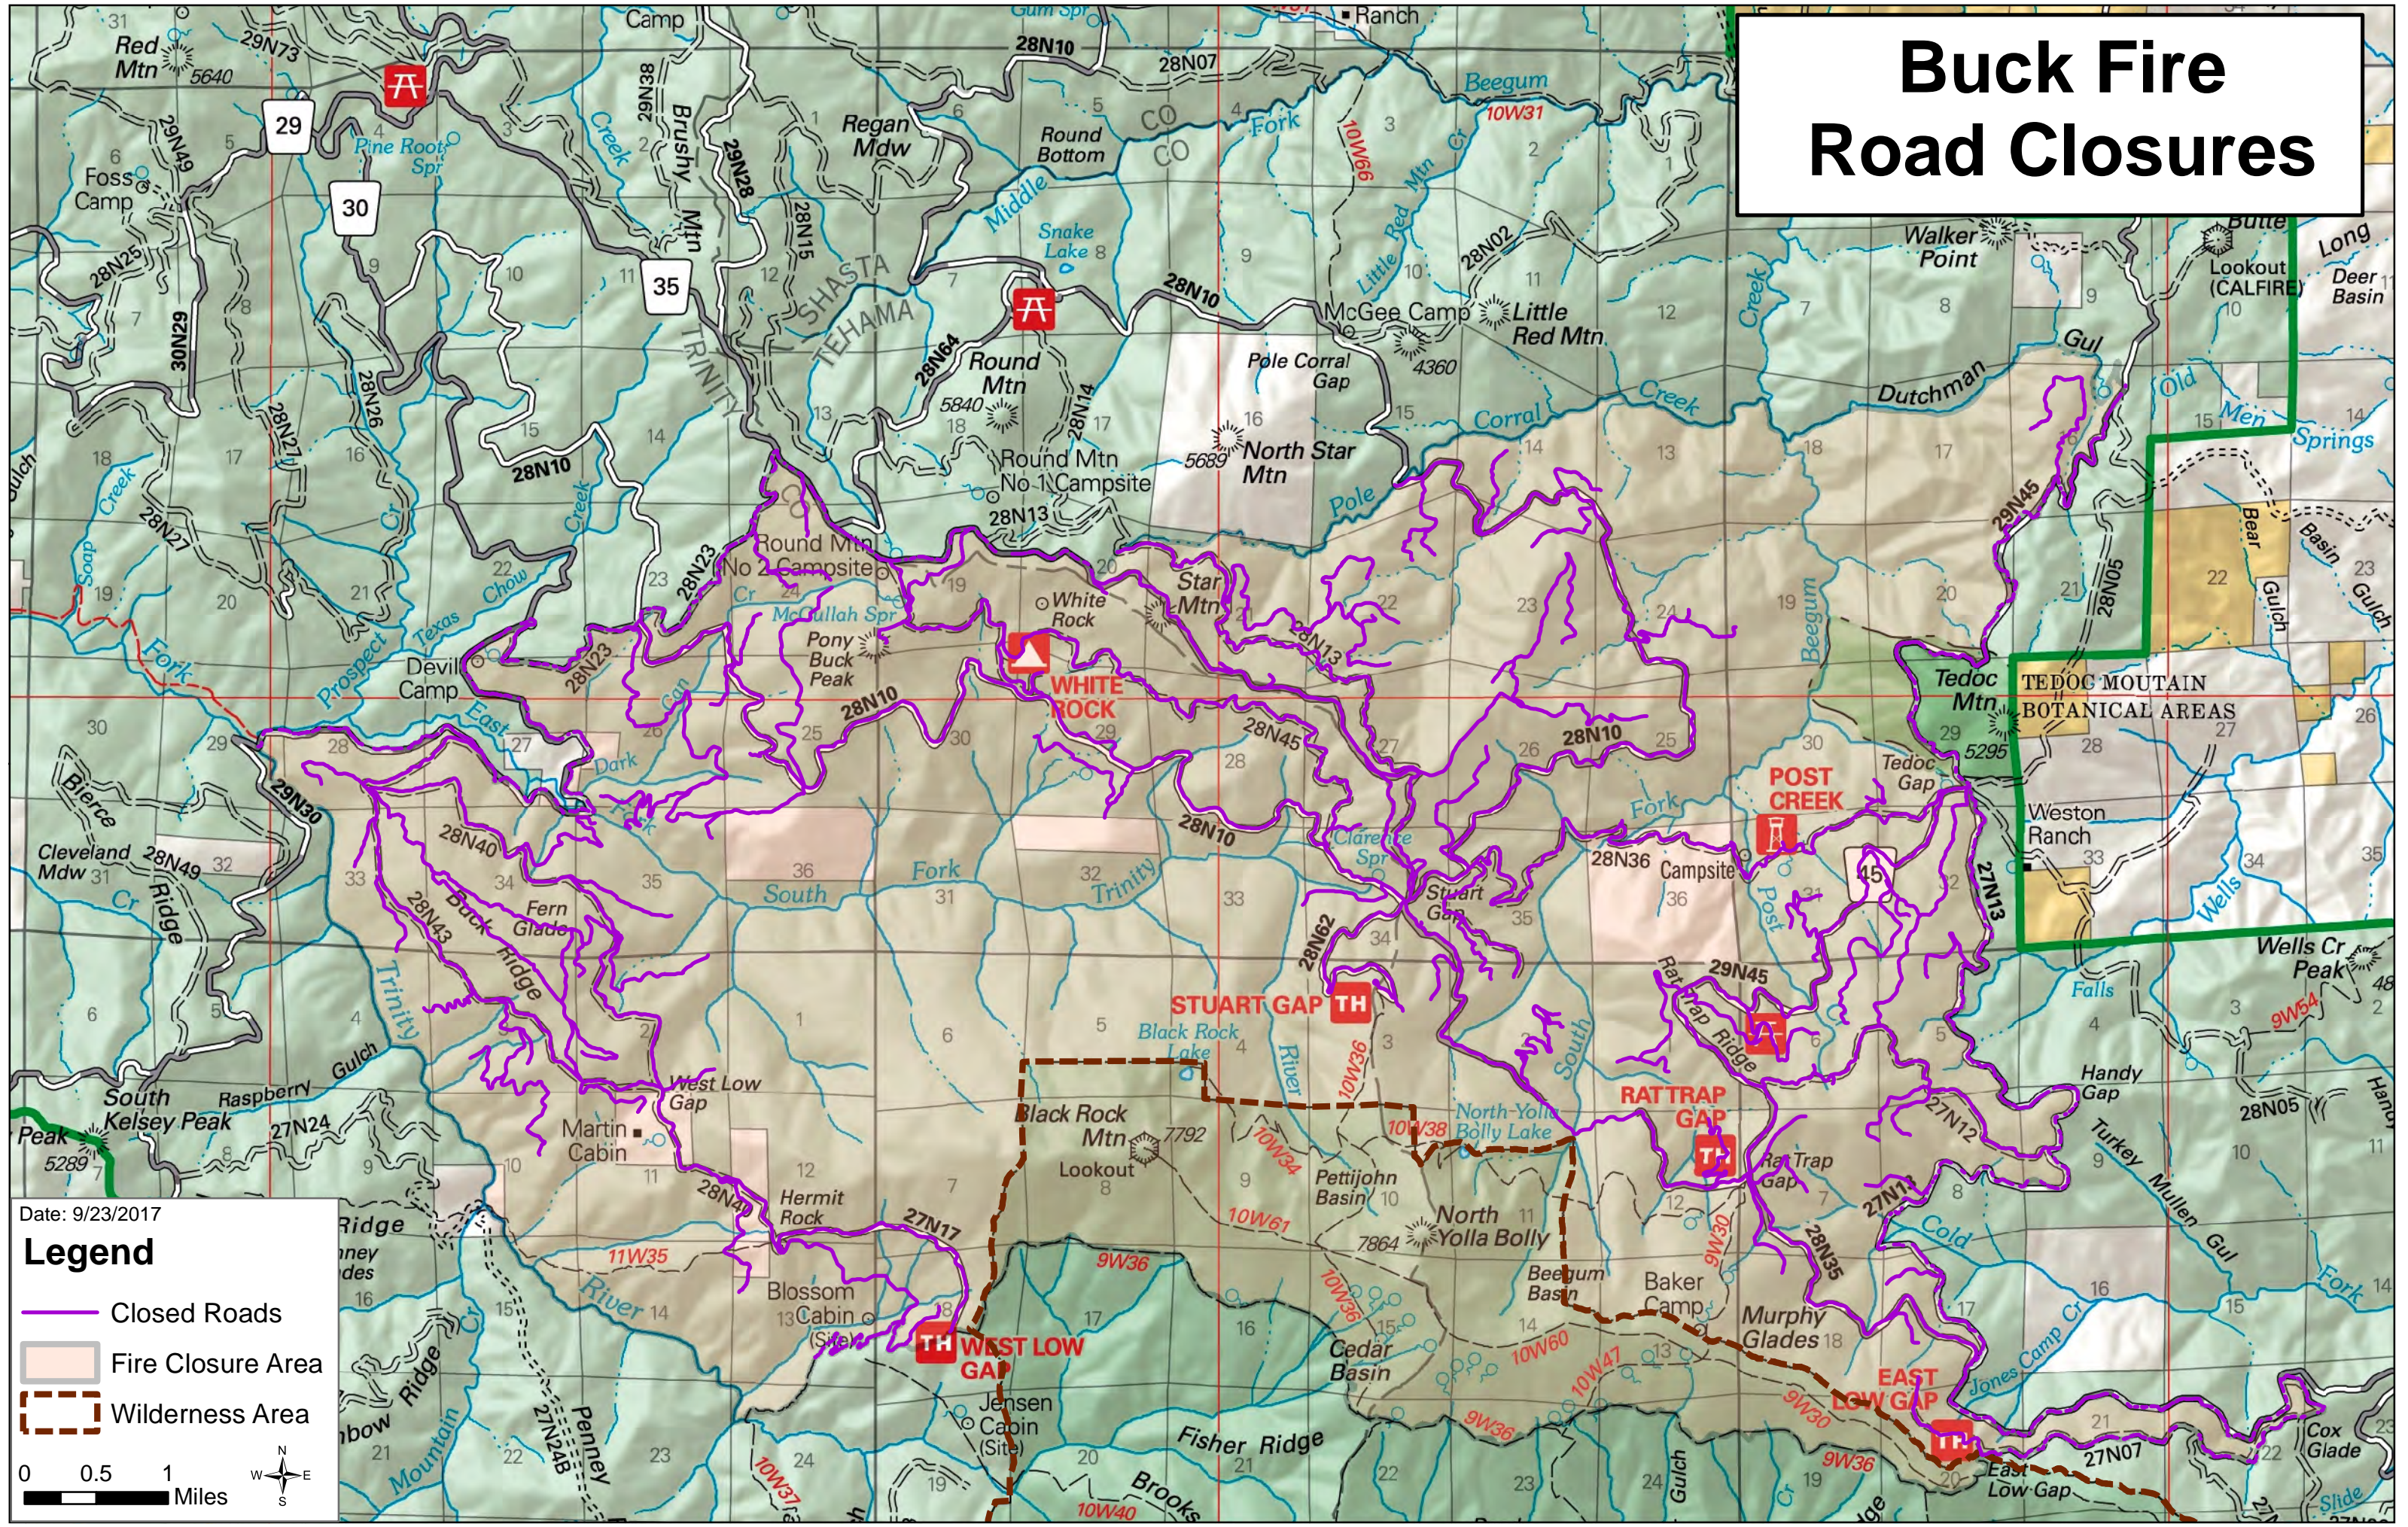

Buck Fire Road Closures

Date: 9/23/2017

Legend

- Closed Roads
- Fire Closure Area
- Wilderness Area

0 0.5 1 Miles