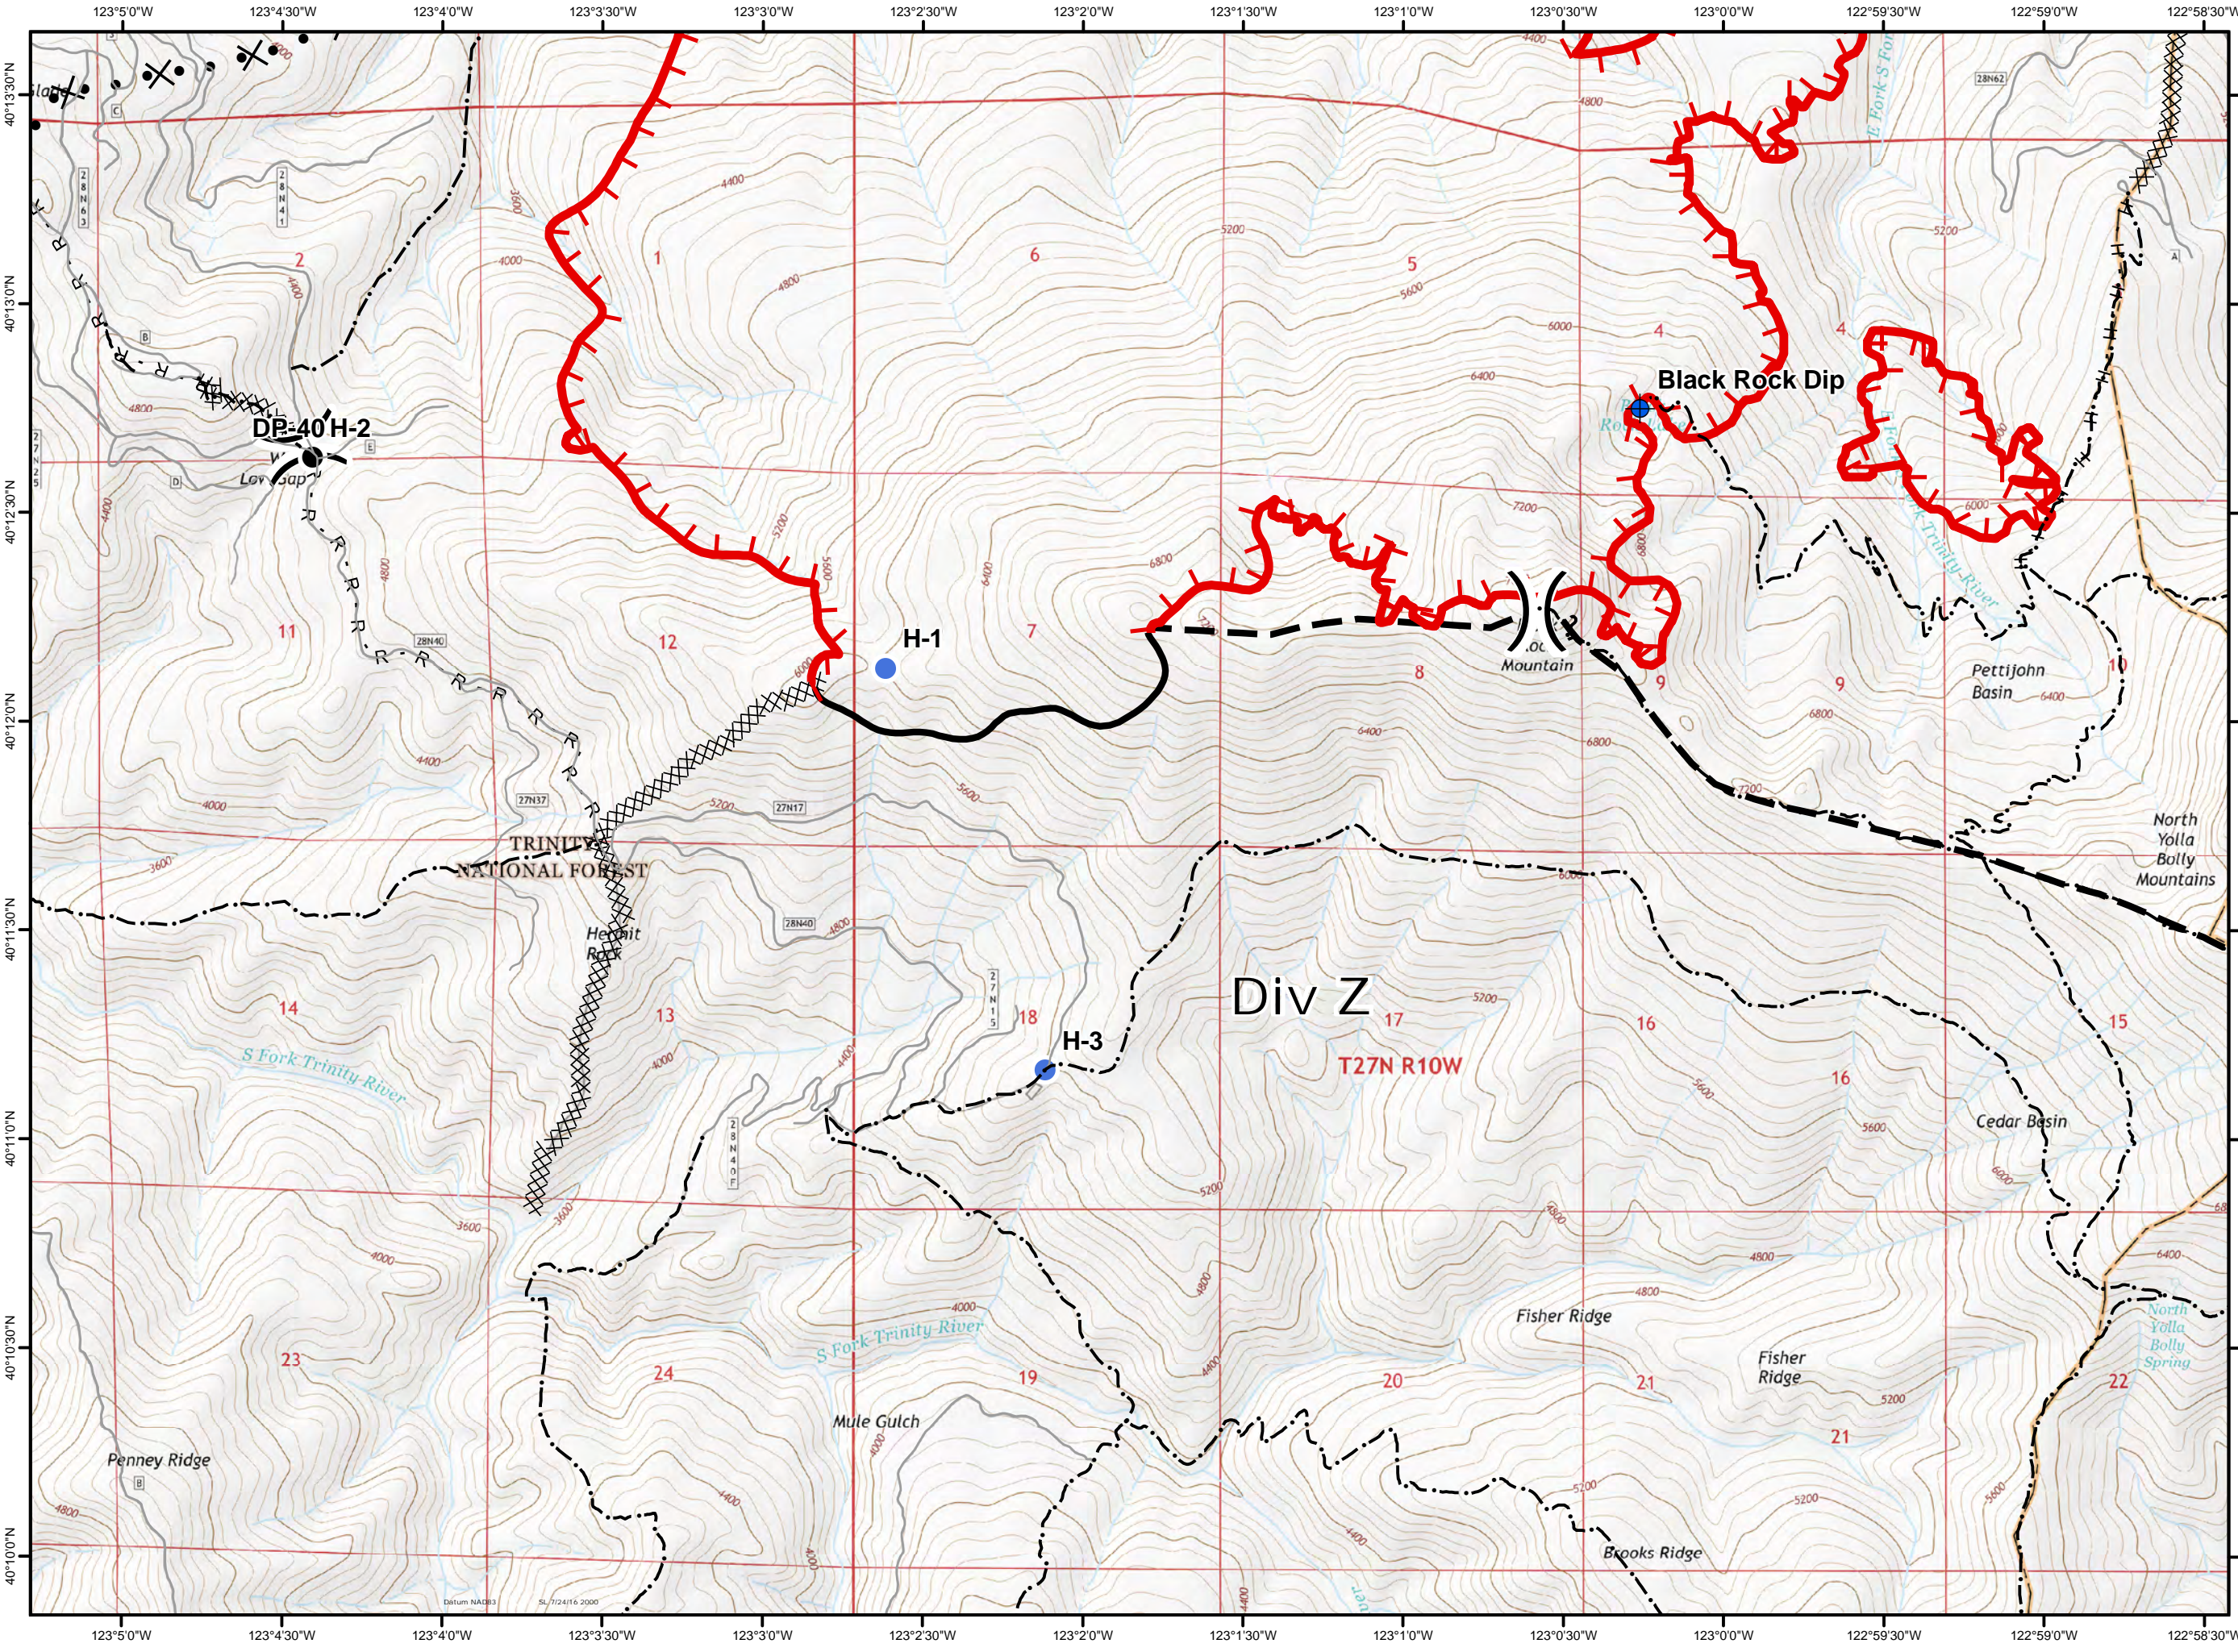

# Buck Fire

CA-SHF-001850  
Page 1 of 4  
9/23/2017

Map Created: 9/22/2017  
7:43:59 PM

### Legend

- Drop Point
- Ⓡ Repeater
- Ⓜ Water Source
- ) ( Division Break
- ▬ Uncontrolled Fire Edge
- XXXXX Completed Dozer Line
- H - H Completed Hand Line
- R - R Road as Completed Line
- ▬ Planned Fire Line
- - - Trail

0 0.25 0.5 Miles

**Legend**

- Dip Site
- Drop Point
- Water Source
- Division Break
- Uncontrolled Fire Edge
- Completed Dozer Line
- Completed Hand Line
- Road as Completed Line
- Planned Fire Line
- Trail

# Buck Fire

CA-SHF-001850  
Page 4 of 4  
9/23/2017

Map Created: 9/22/2017  
7:43:59 PM

- Legend**
- Drop Point
  - Helispot
  - Ⓡ Repeater
  - Ⓜ Water Source
  - )) Division Break
  - ┌ Uncontrolled Fire Edge
  - XXXXX Completed Dozer Line
  - R - R Road as Completed Line
  - ⊗ • Proposed Dozer Line
  - ▬ Planned Fire Line
  - - - Trail