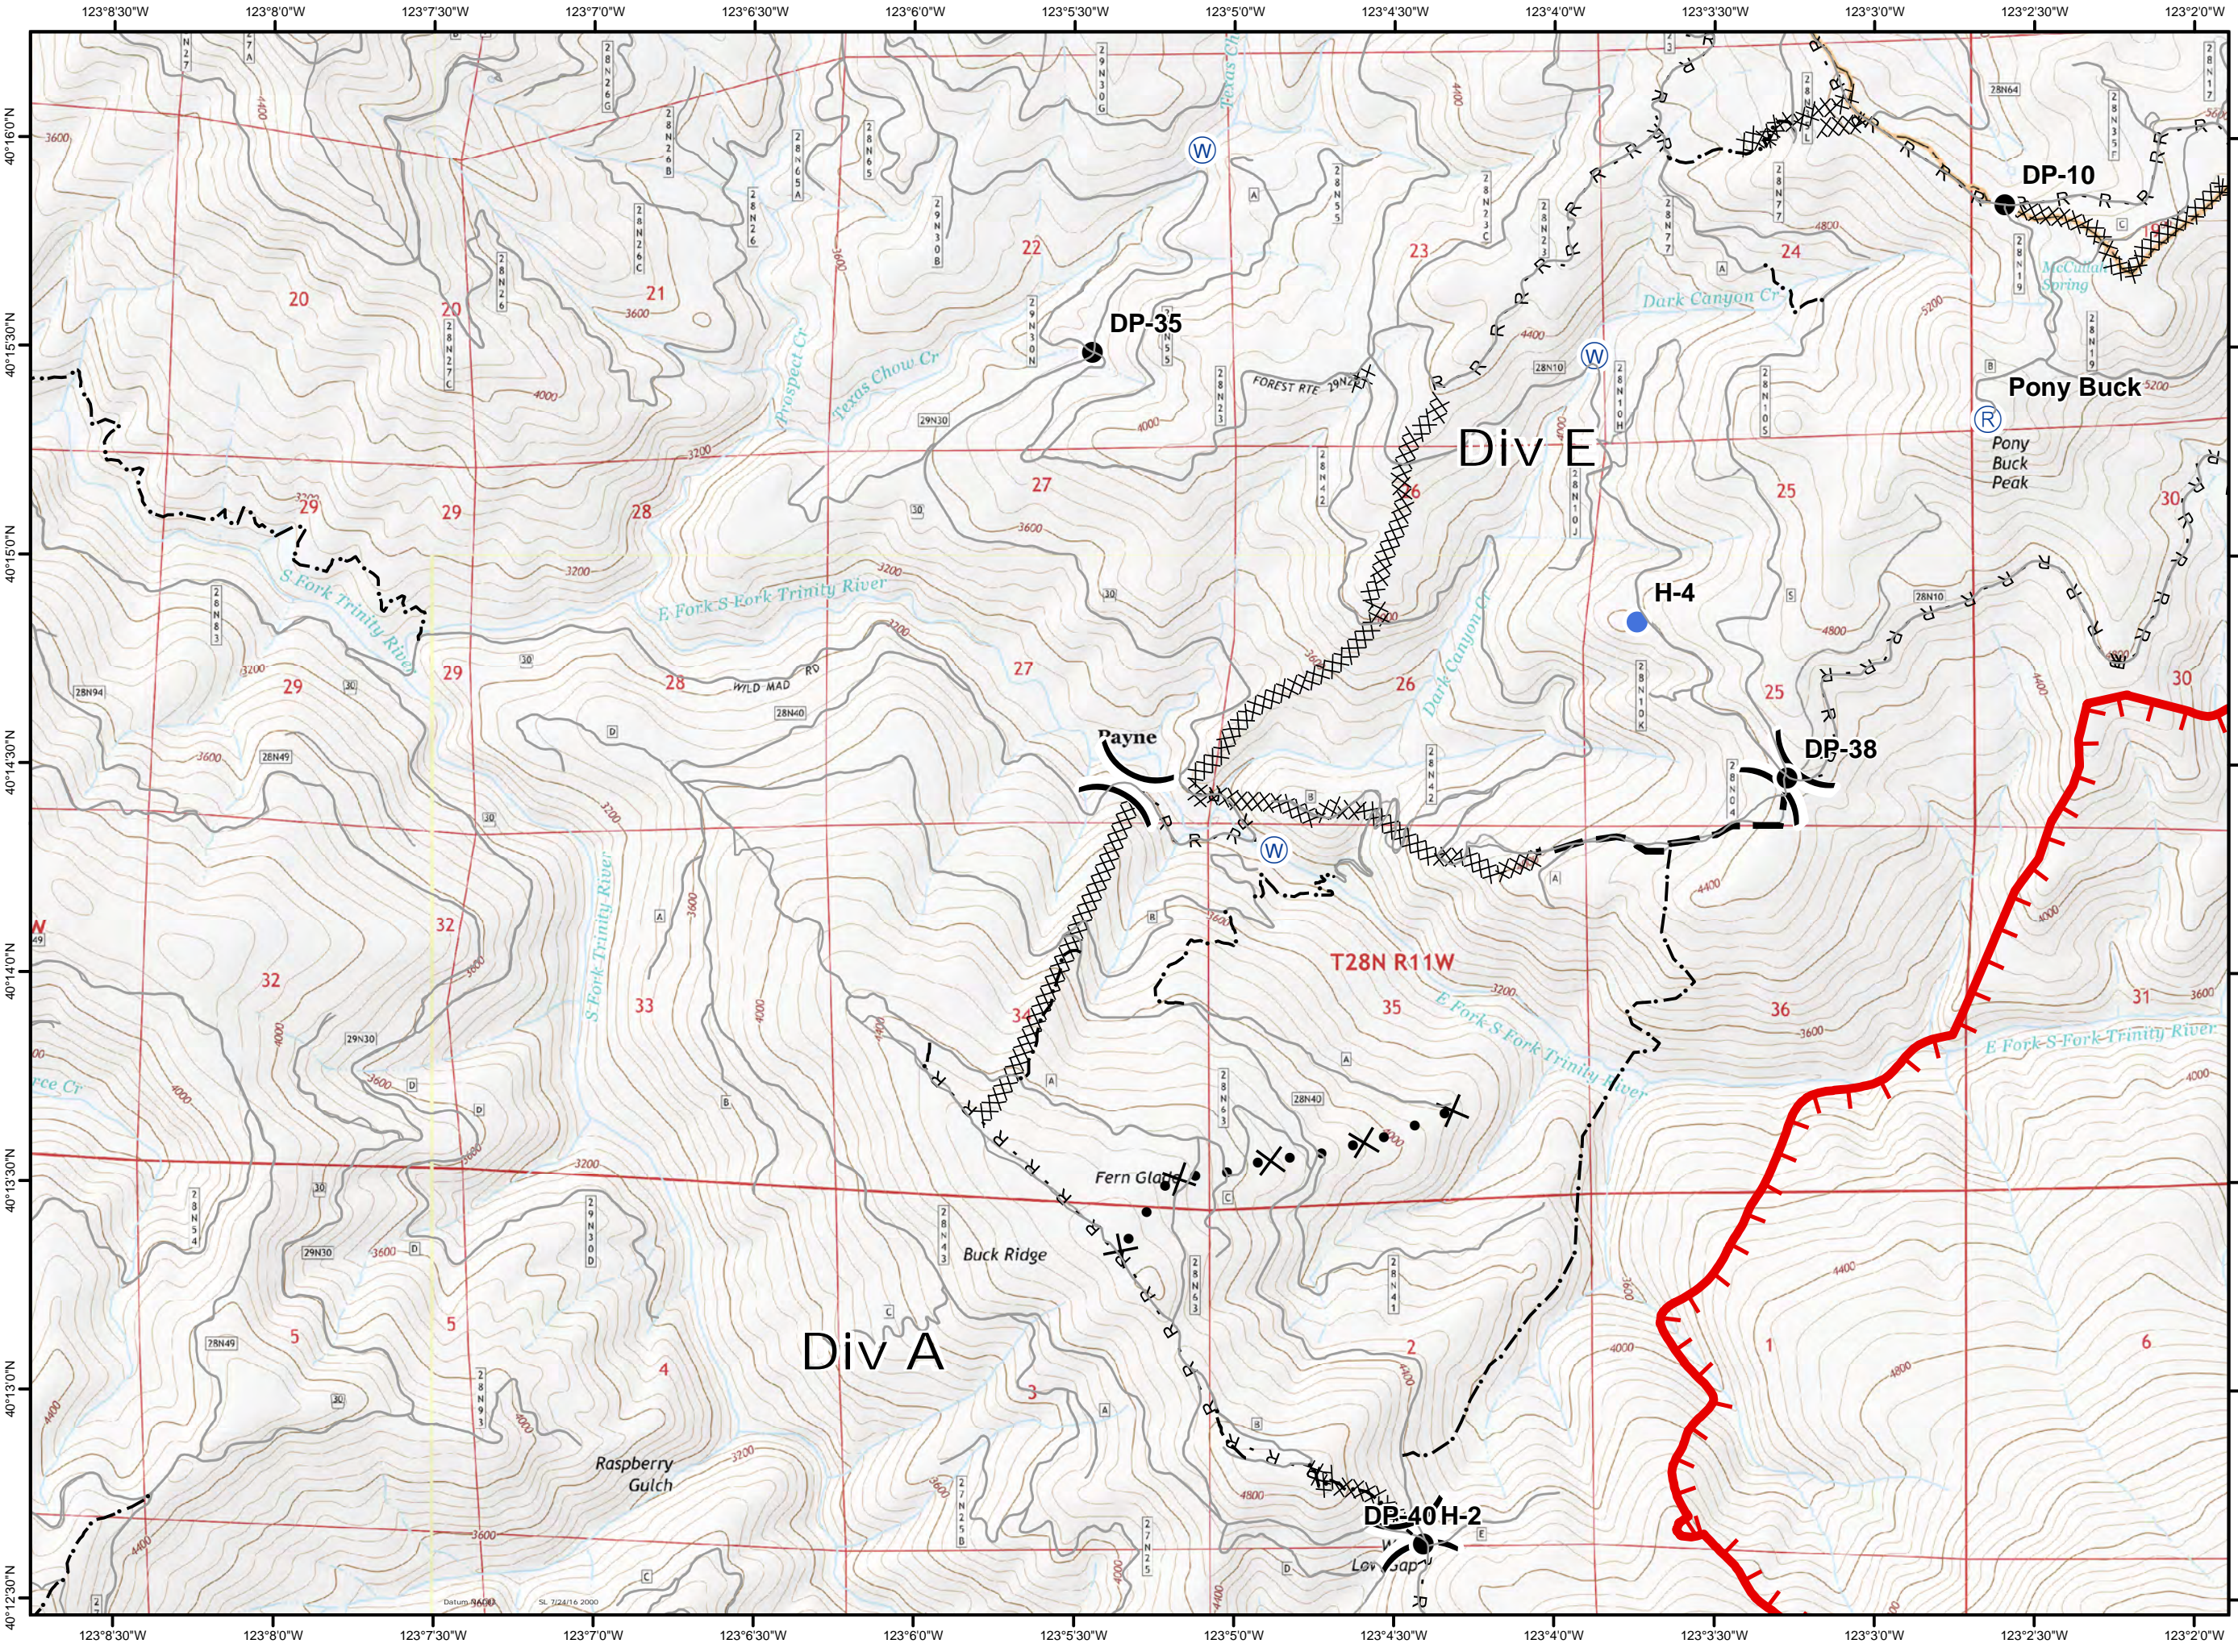

### Legend

- Drop Point
- Ⓡ Repeater
- Ⓜ Water Source
- ) ( Division Break
- ▬ Uncontrolled Fire Edge
- XXXXX Completed Dozer Line
- H - H Completed Hand Line
- R - R Road as Completed Line
- ▬ Planned Fire Line
- - - Trail

0 0.25 0.5 Miles

**Legend**

- Dip Site
- Drop Point
- Water Source
- Division Break
- Uncontrolled Fire Edge
- Completed Dozer Line
- Completed Hand Line
- Road as Completed Line
- Planned Fire Line
- Trail

# Buck Fire

CA-SHF-001850  
Page 4 of 4  
9/23/2017

Map Created: 9/22/2017  
7:43:59 PM

- Legend**
- Drop Point
  - Helispot
  - Ⓡ Repeater
  - Ⓜ Water Source
  - )) Division Break
  - ┌ Uncontrolled Fire Edge
  - XXXXX Completed Dozer Line
  - R - R Road as Completed Line
  - ⊗ • Proposed Dozer Line
  - ▬ Planned Fire Line
  - - - Trail