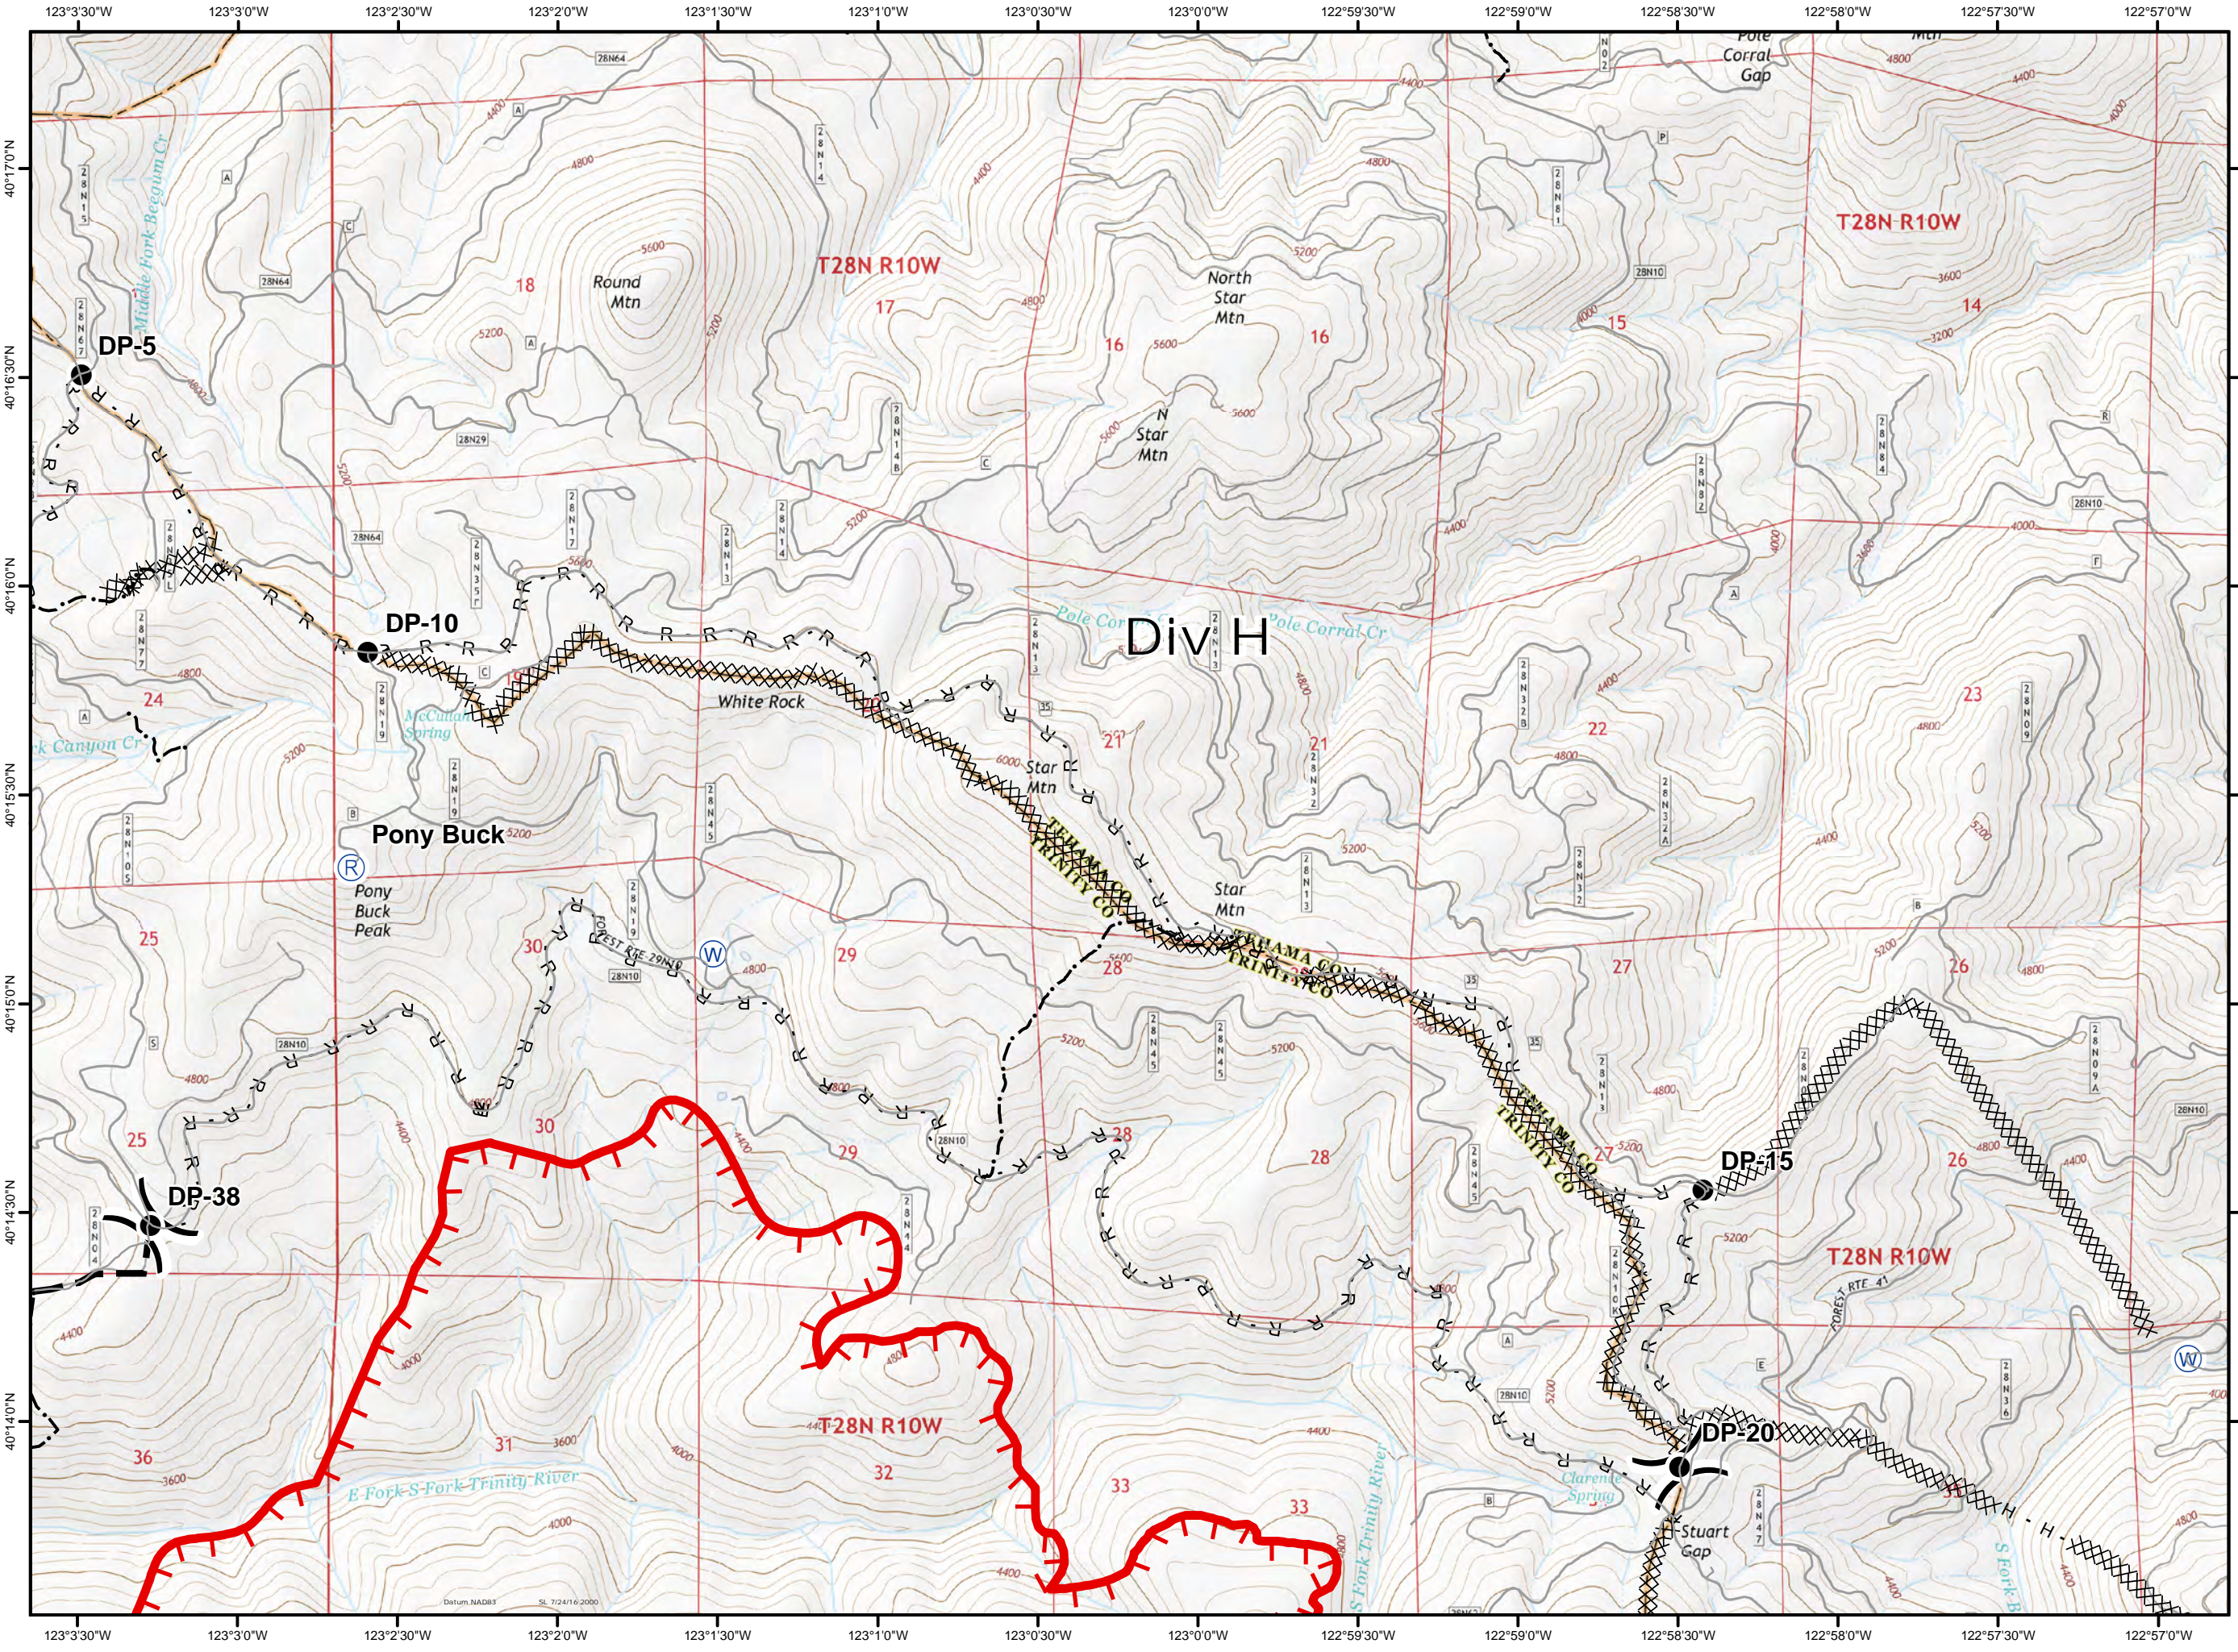

# Buck Fire

CA-SHF-001850  
Page 1 of 4  
9/23/2017

Map Created: 9/22/2017  
7:43:59 PM

### Legend

- Drop Point
- Ⓡ Repeater
- Ⓜ Water Source
- ) ( Division Break
- ▬ Uncontrolled Fire Edge
- XXXXX Completed Dozer Line
- H - H Completed Hand Line
- R - R Road as Completed Line
- ▬ Planned Fire Line
- - - Trail

0 0.25 0.5 Miles

**Legend**

- Dip Site
- Drop Point
- Water Source
- Division Break
- Uncontrolled Fire Edge
- Completed Dozer Line
- Completed Hand Line
- Road as Completed Line
- Planned Fire Line
- Trail

# Buck Fire

CA-SHF-001850  
Page 4 of 4  
9/23/2017

Map Created: 9/22/2017  
7:43:59 PM

- Legend**
- Drop Point
  - Helispot
  - Ⓡ Repeater
  - Ⓜ Water Source
  - )) Division Break
  - ┌ Uncontrolled Fire Edge
  - XXXXX Completed Dozer Line
  - R - R Road as Completed Line
  - ⊗ • Proposed Dozer Line
  - ▬ Planned Fire Line
  - - - Trail