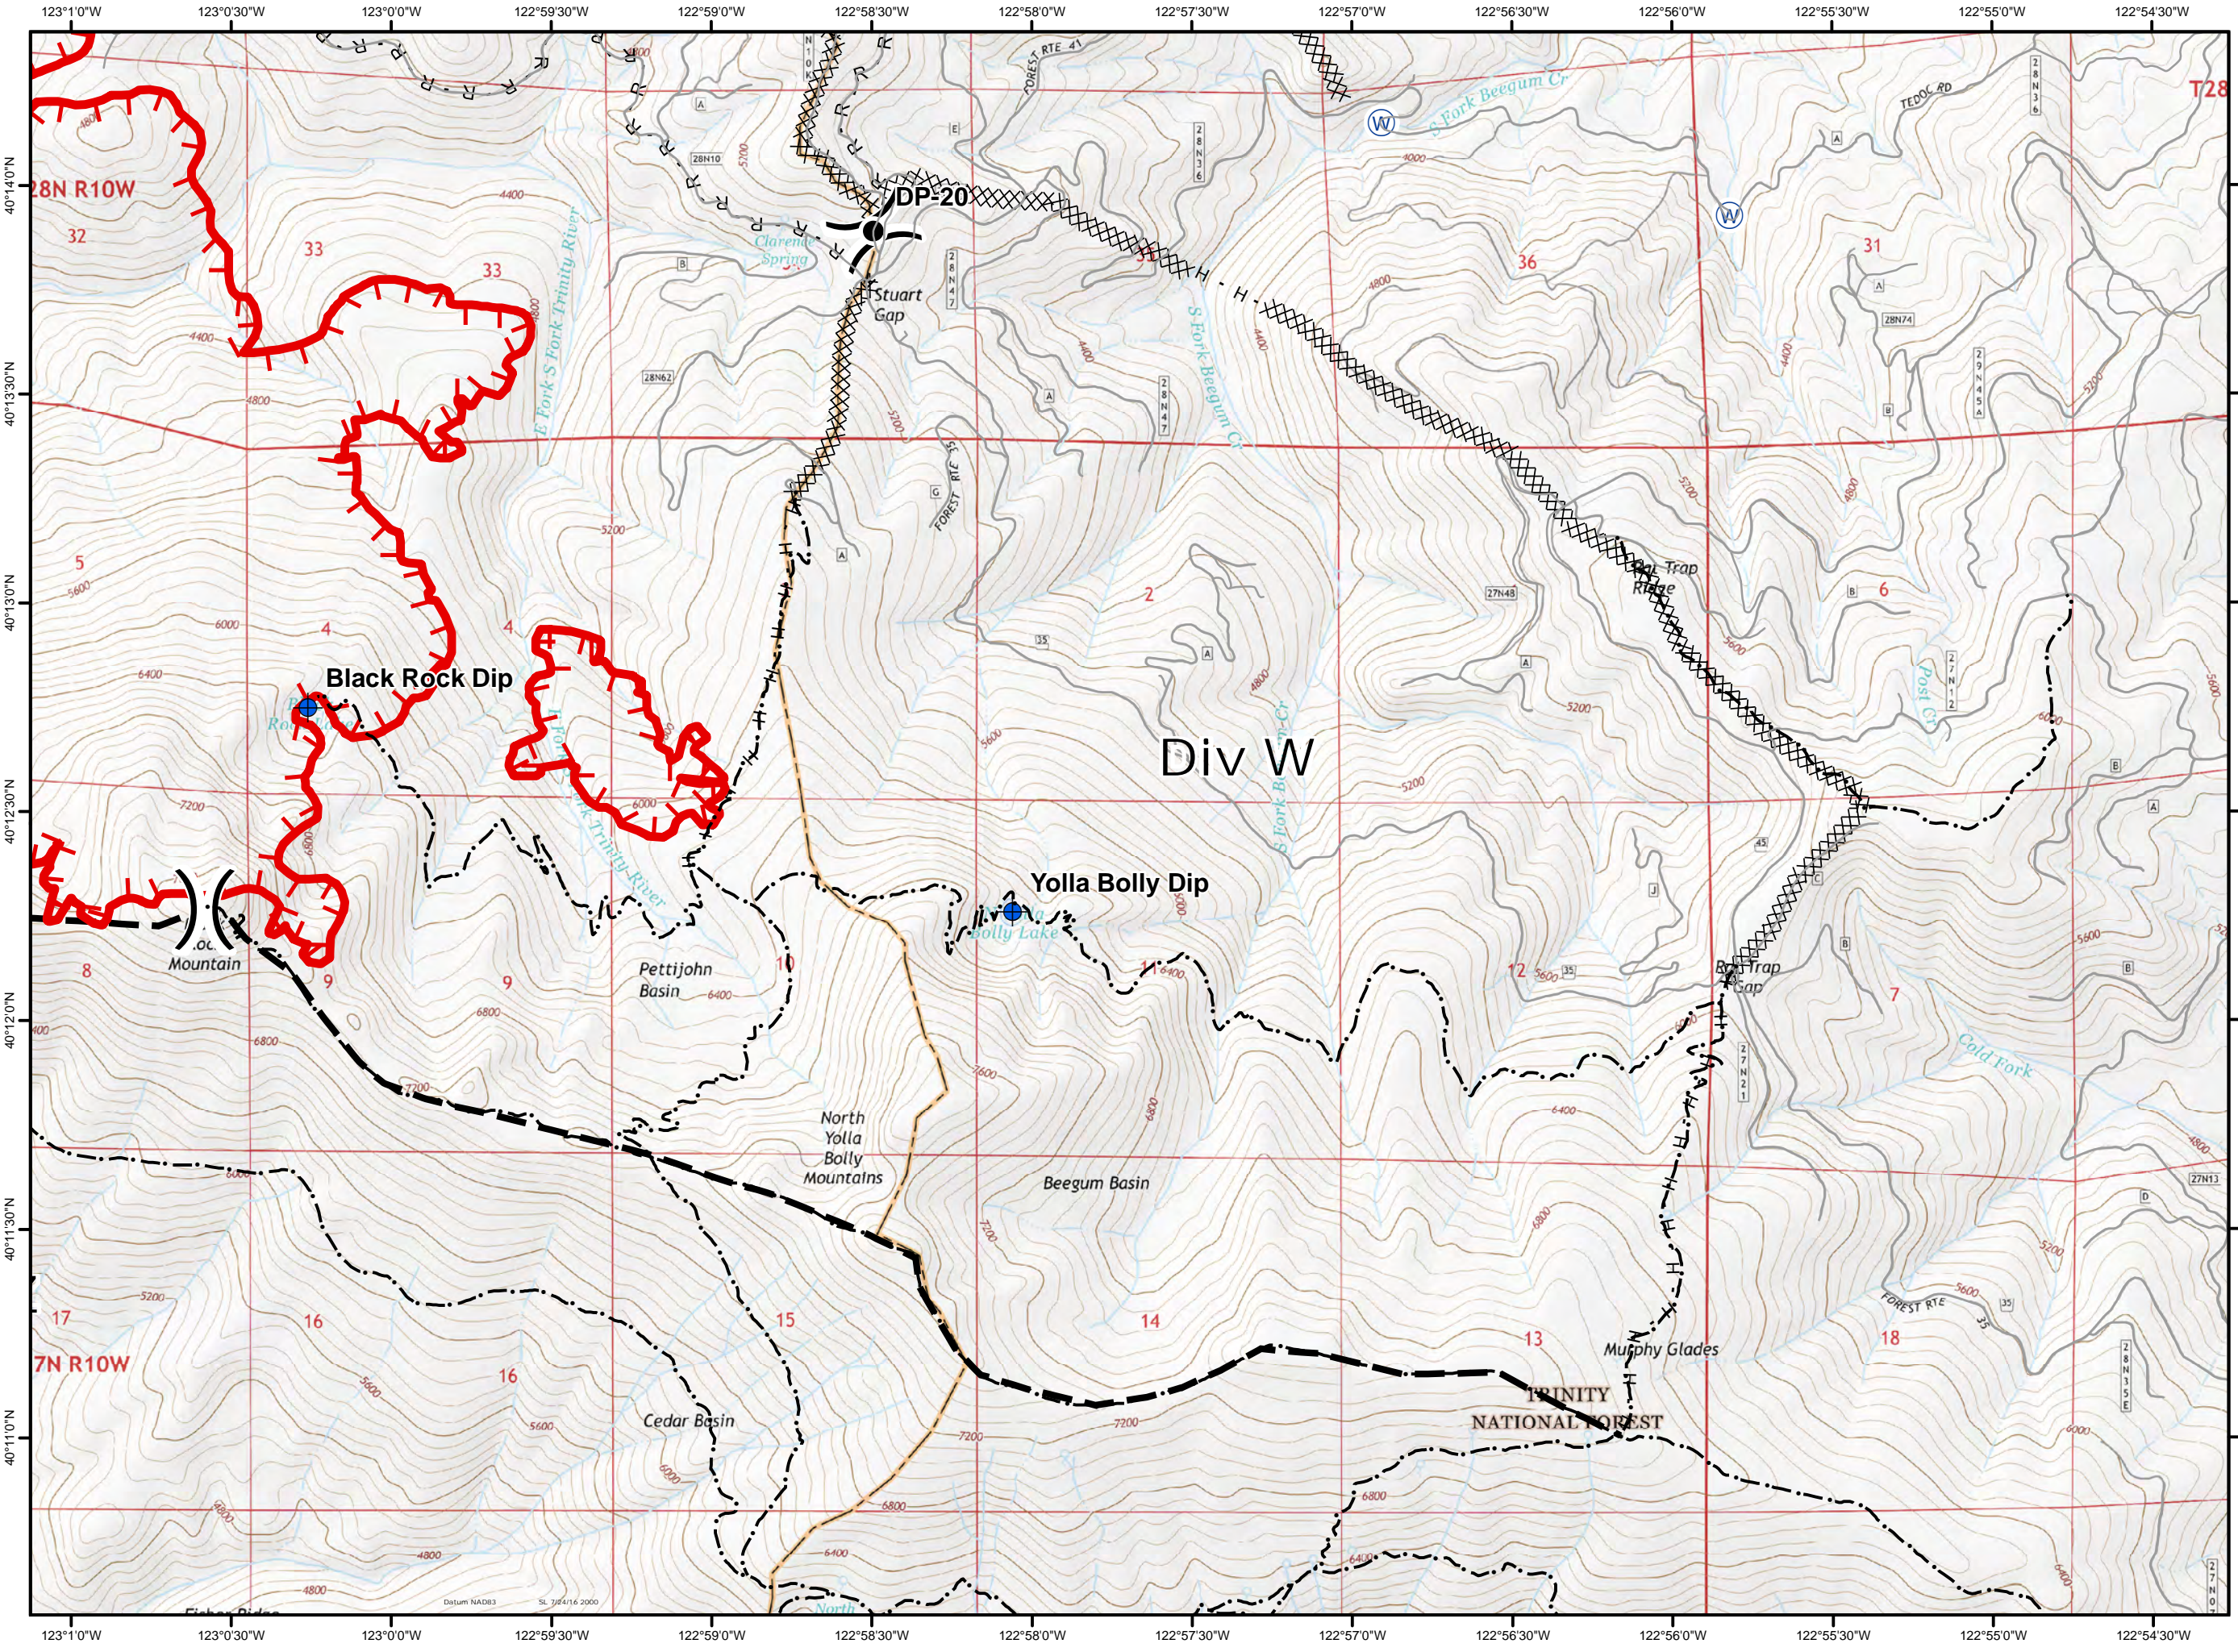

# Buck Fire

CA-SHF-001850  
Page 1 of 4  
9/23/2017

Map Created: 9/22/2017  
7:43:59 PM

### Legend

- Drop Point
- Ⓡ Repeater
- Ⓜ Water Source
- ) ( Division Break
- ▬ Uncontrolled Fire Edge
- XXXXX Completed Dozer Line
- H - H Completed Hand Line
- R - R Road as Completed Line
- ▬ Planned Fire Line
- - - Trail

0 0.25 0.5 Miles

**Legend**

- Dip Site
- Drop Point
- Water Source
- Division Break
- Uncontrolled Fire Edge
- Completed Dozer Line
- Completed Hand Line
- Road as Completed Line
- Planned Fire Line
- Trail

# Buck Fire

CA-SHF-001850  
Page 4 of 4  
9/23/2017

Map Created: 9/22/2017  
7:43:59 PM

- Legend**
- Drop Point
  - Helispot
  - Ⓡ Repeater
  - Ⓜ Water Source
  - )) Division Break
  - ┌ Uncontrolled Fire Edge
  - XXXXX Completed Dozer Line
  - R - R Road as Completed Line
  - ⊗ • Proposed Dozer Line
  - ▬ Planned Fire Line
  - - - Trail