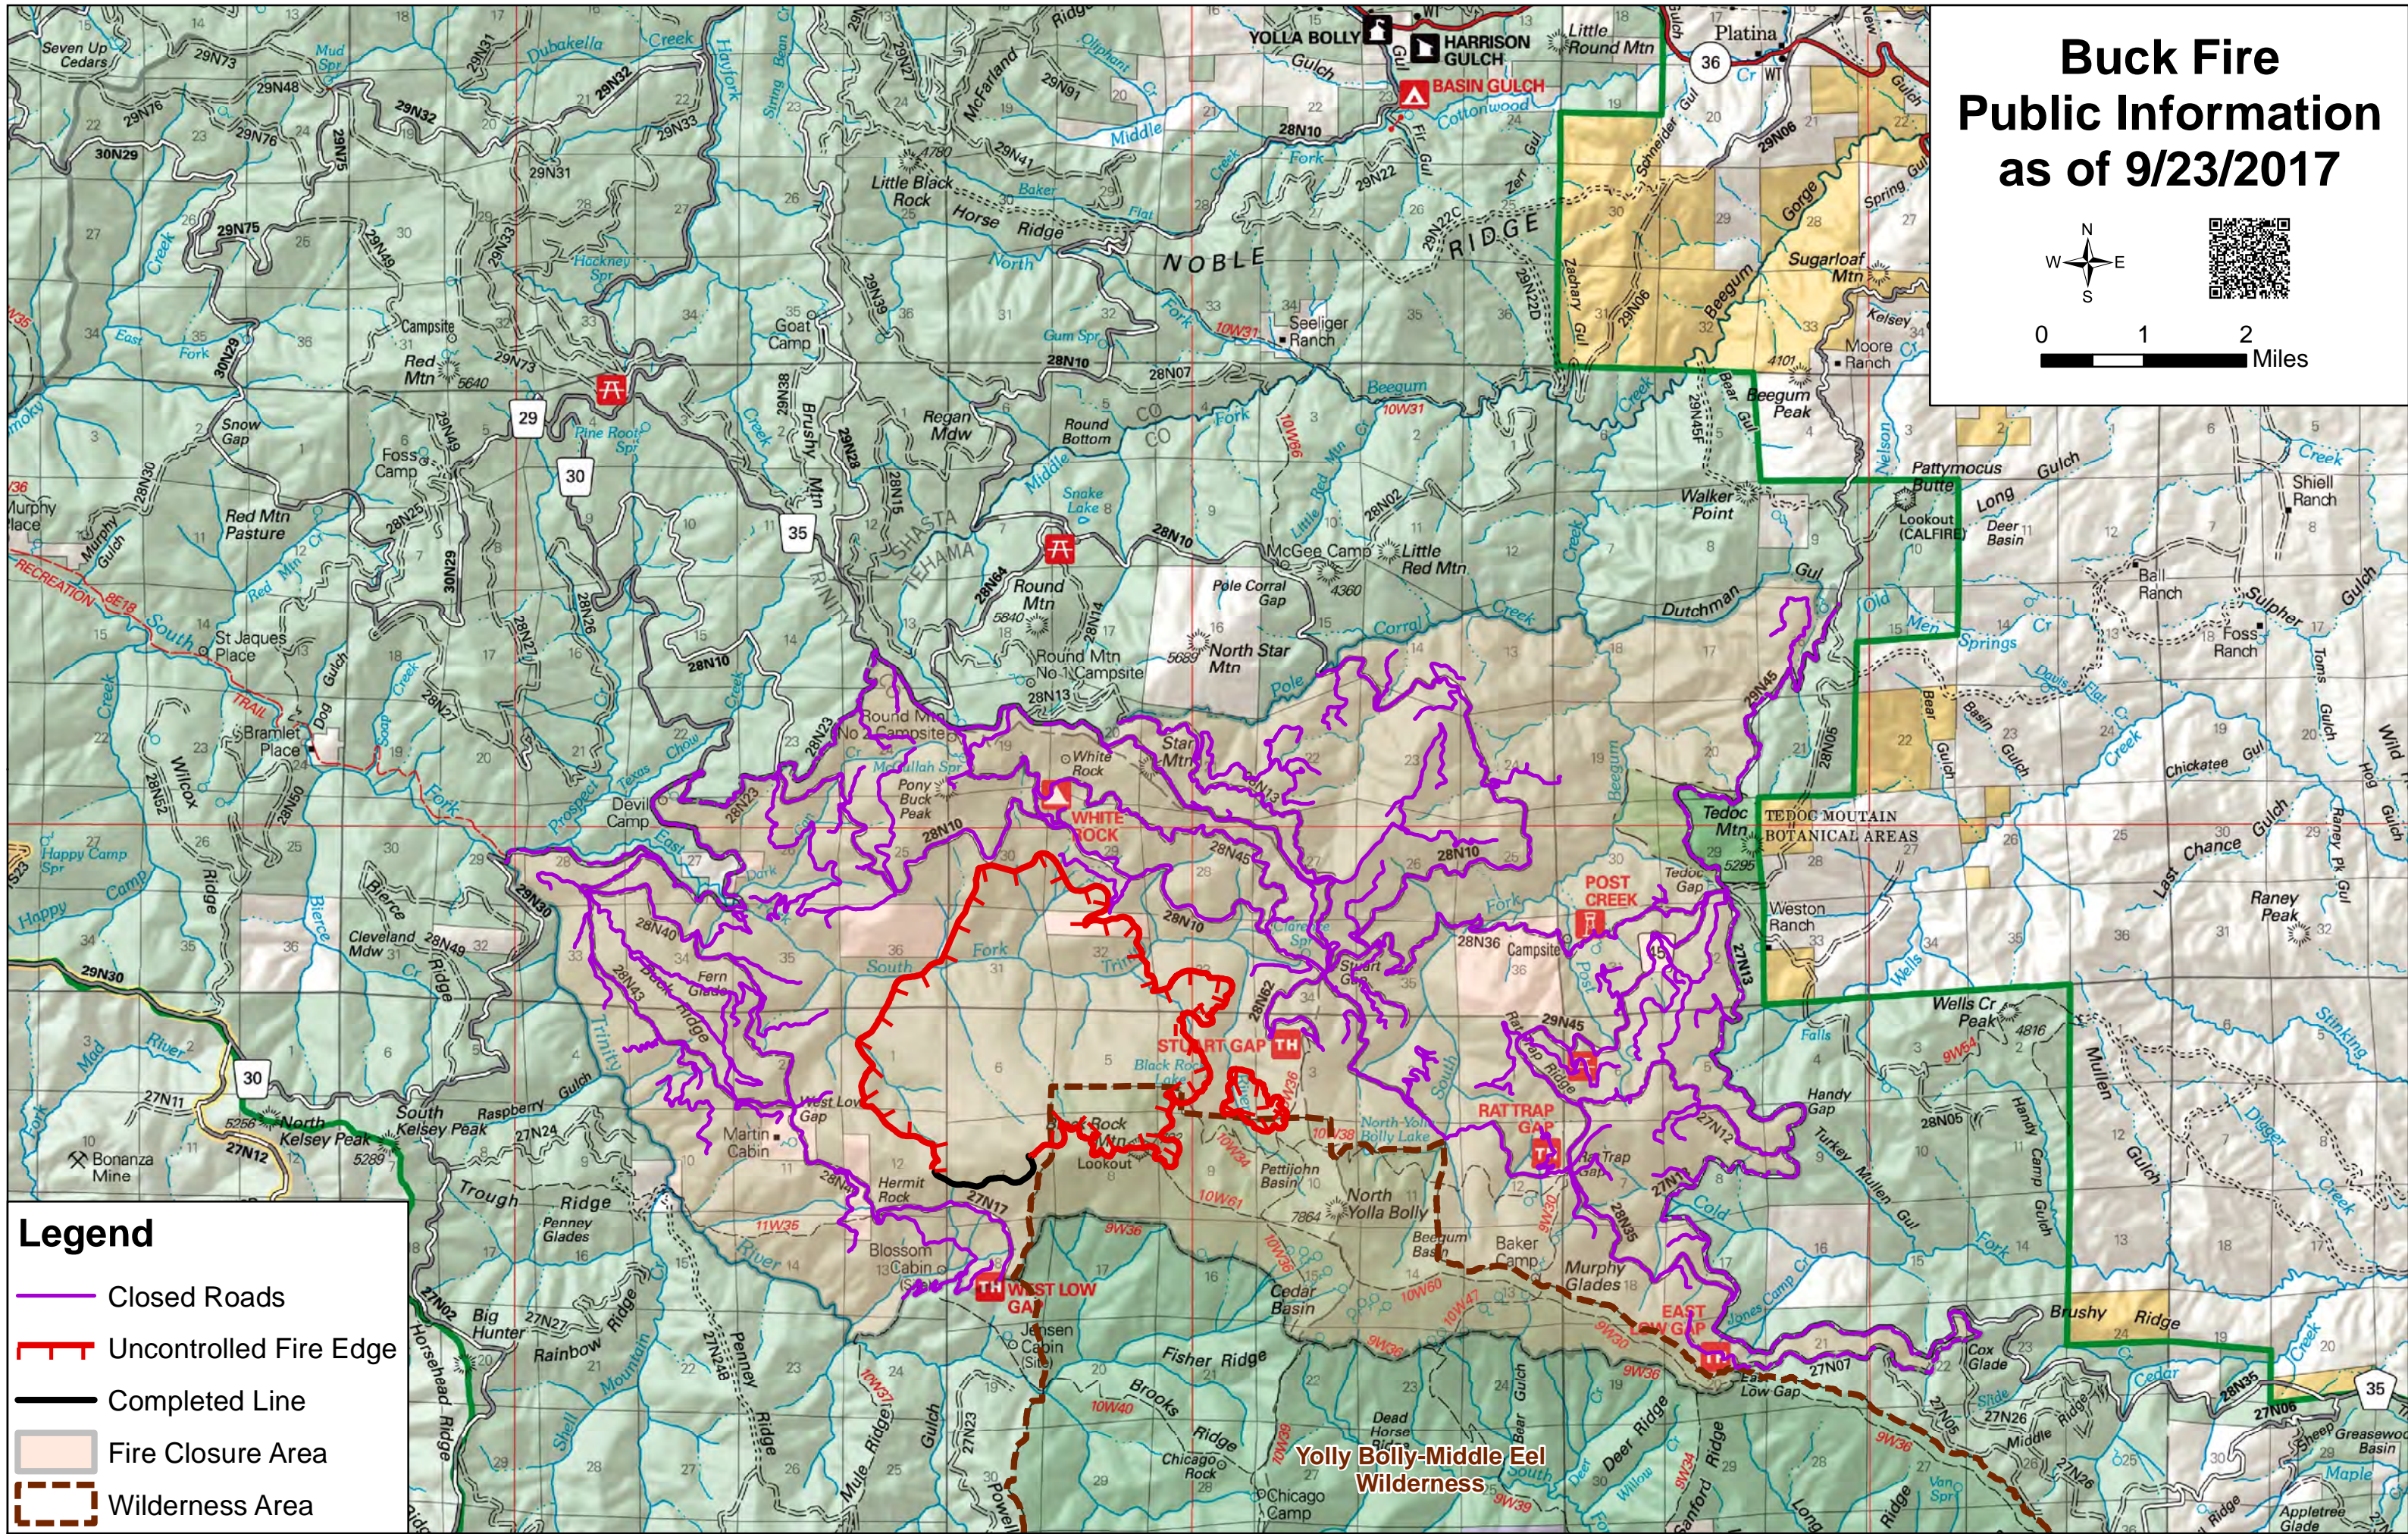

Buck Fire Public Information as of 9/23/2017

Legend

-  Closed Roads
-  Uncontrolled Fire Edge
-  Completed Line
-  Fire Closure Area
-  Wilderness Area