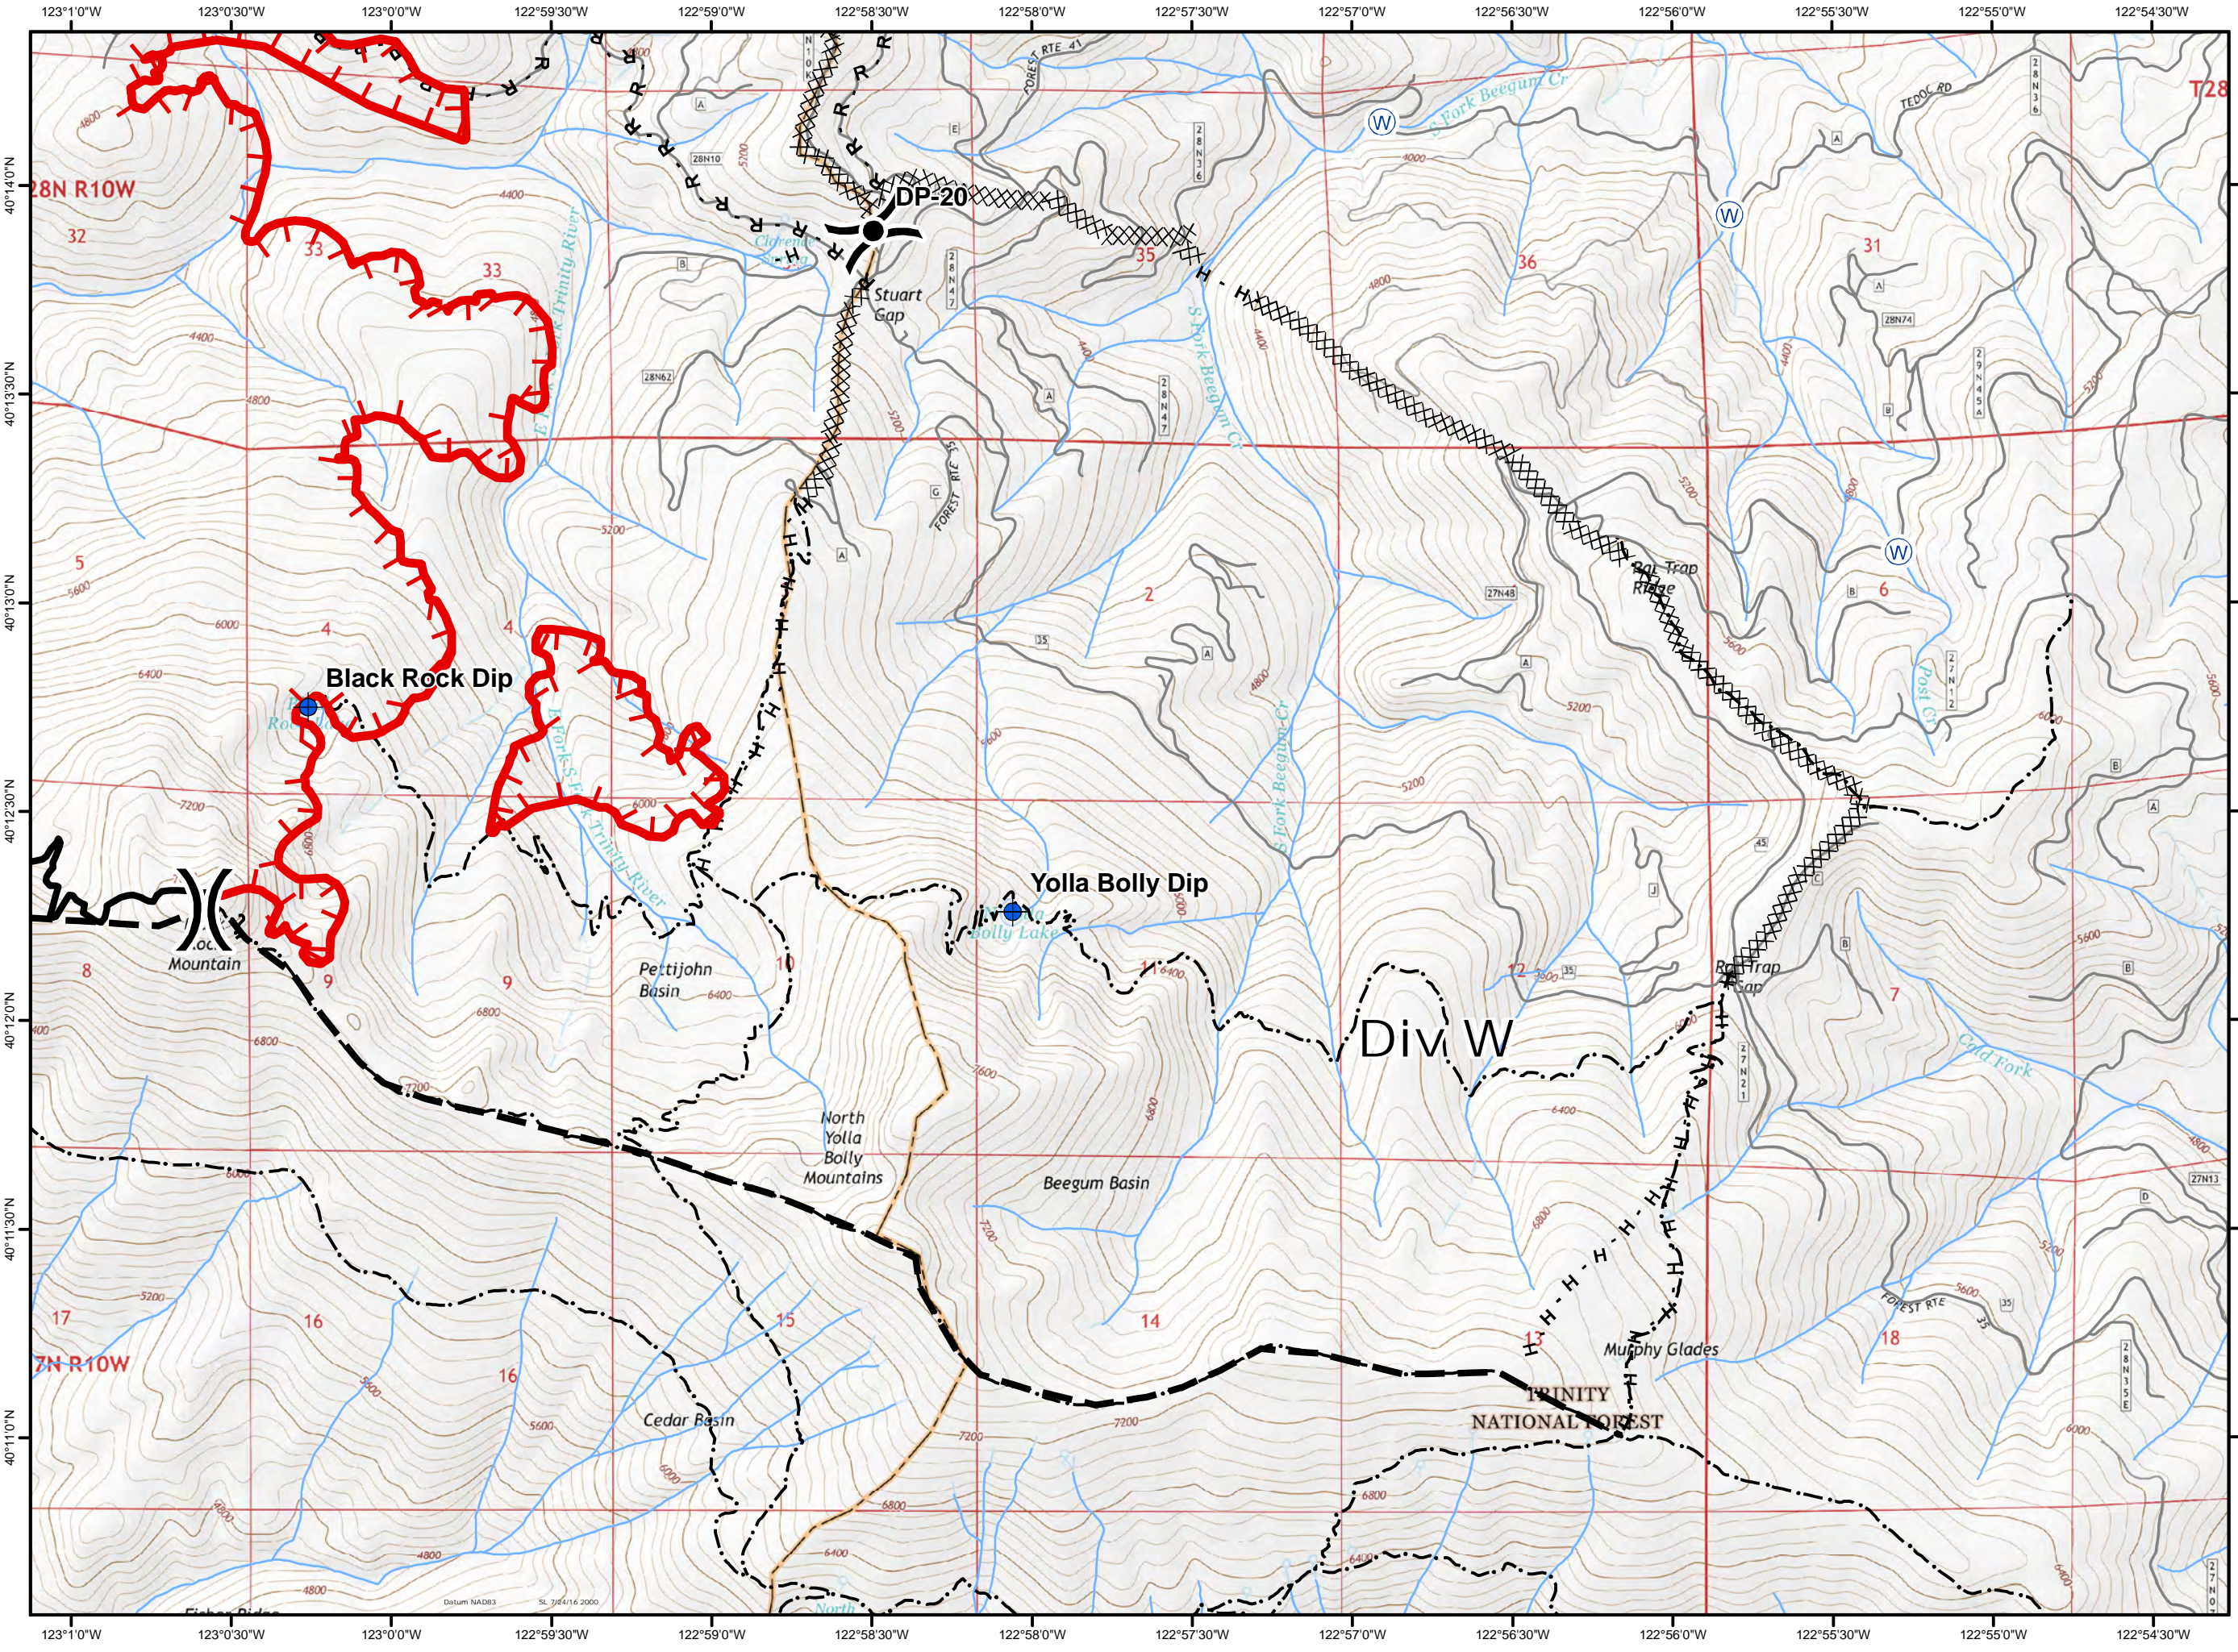

Buck Fire CA-SHF-001850 Page 1 of 5 9/25/2017

Map Created: 9/24/2017
9:00:02 PM

Legend

- Drop Point
- Ⓡ Repeater
- Ⓜ Water Source
- ⌋ Division Break
- ┌ Uncontrolled Fire Edge
- XXXXX Completed Dozer Line
- H - H Completed Hand Line
- R - R Road as Completed Line
- - - Trail

0 0.25 0.5 Miles

Buck Fire

CA-SHF-001850

Page 2 of 5

9/25/2017

Map Created: 9/24/2017
9:00:02 PM

- ### Legend
- Dip Site
 - Drop Point
 - Water Source
 - Division Break
 - Uncontrolled Fire Edge
 - Completed Line
 - Completed Dozer Line
 - Completed Hand Line
 - Road as Completed Line
 - Planned Fire Line
 - Trail

Buck Fire
CA-SHF-001850
Page 3 of 5
9/25/2017

Map Created: 9/24/2017
 9:00:02 PM

Legend

- Dip Site
- Drop Point
- Helispot
- Division Break
- Uncontrolled Fire Edge
- Completed Line
- Completed Dozer Line
- H - H Completed Hand Line
- R - R Road as Completed Line
- Planned Fire Line
- Trail

Buck Fire
CA-SHF-001850
Page 4 of 5
9/25/2017

Map Created: 9/24/2017
 9:00:02 PM

- Legend**
- Drop Point
 - Helispot
 - Ⓜ Water Source
 - ⌋ Division Break
 - ▬ Uncontrolled Fire Edge
 - ▬ Completed Line
 - ▩ Completed Dozer Line
 - H - H Completed Hand Line
 - R - R Road as Completed Line
 - ▬ Planned Fire Line
 - ⋯ Trail