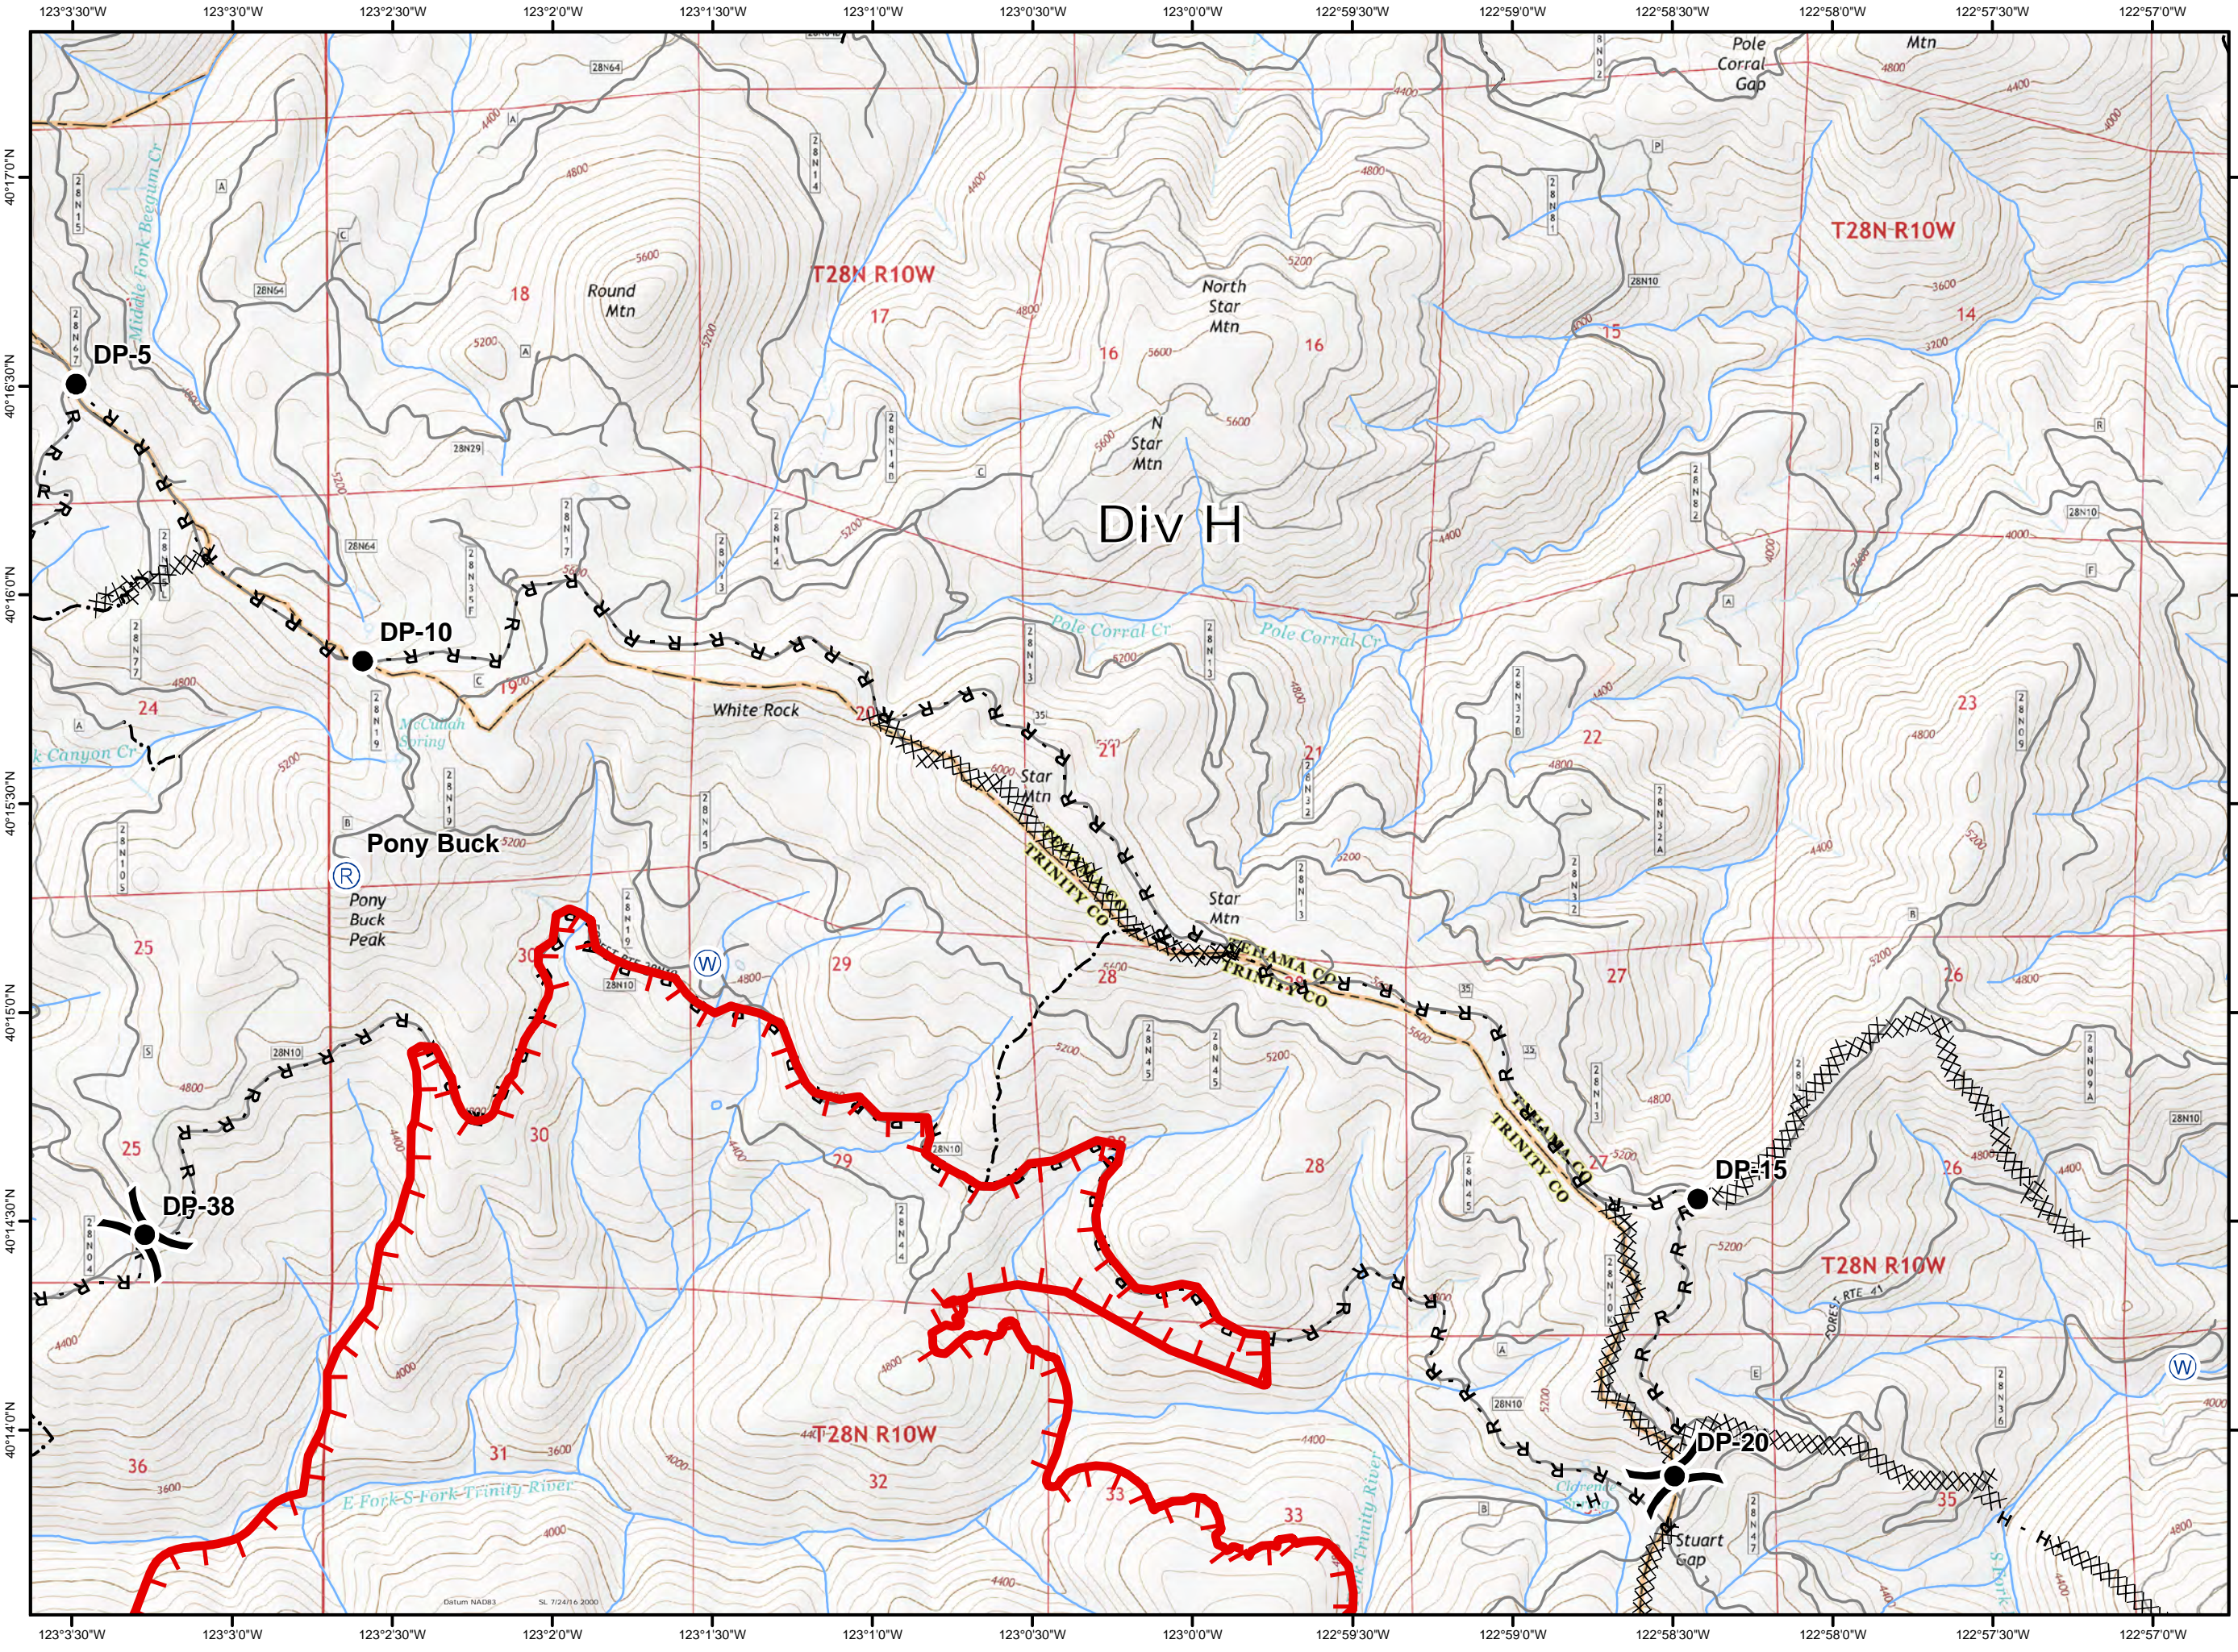

Buck Fire CA-SHF-001850 Page 1 of 5 9/25/2017

Map Created: 9/24/2017
9:00:02 PM

Legend

- Drop Point
- Ⓡ Repeater
- Ⓜ Water Source
- ⌋ Division Break
- ┌ Uncontrolled Fire Edge
- XXXXX Completed Dozer Line
- H - H Completed Hand Line
- R - R Road as Completed Line
- - - Trail

0 0.25 0.5 Miles

Buck Fire

CA-SHF-001850

Page 2 of 5

9/25/2017

Map Created: 9/24/2017
9:00:02 PM

- ### Legend
- Dip Site
 - Drop Point
 - Water Source
 - Division Break
 - Uncontrolled Fire Edge
 - Completed Line
 - Completed Dozer Line
 - Completed Hand Line
 - Road as Completed Line
 - Planned Fire Line
 - Trail

Buck Fire
CA-SHF-001850
Page 3 of 5
9/25/2017

Map Created: 9/24/2017
 9:00:02 PM

Legend

- Dip Site
- Drop Point
- Helispot
- Division Break
- Uncontrolled Fire Edge
- Completed Line
- Completed Dozer Line
- H - H Completed Hand Line
- R - R Road as Completed Line
- Planned Fire Line
- Trail

Buck Fire
CA-SHF-001850
Page 4 of 5
9/25/2017

Map Created: 9/24/2017
 9:00:02 PM

- Legend**
- Drop Point
 - Helispot
 - Ⓜ Water Source
 - ⌋ Division Break
 - ▬ Uncontrolled Fire Edge
 - ▬ Completed Line
 - ▩ Completed Dozer Line
 - H - H Completed Hand Line
 - R - R Road as Completed Line
 - ▬ Planned Fire Line
 - ⋯ Trail