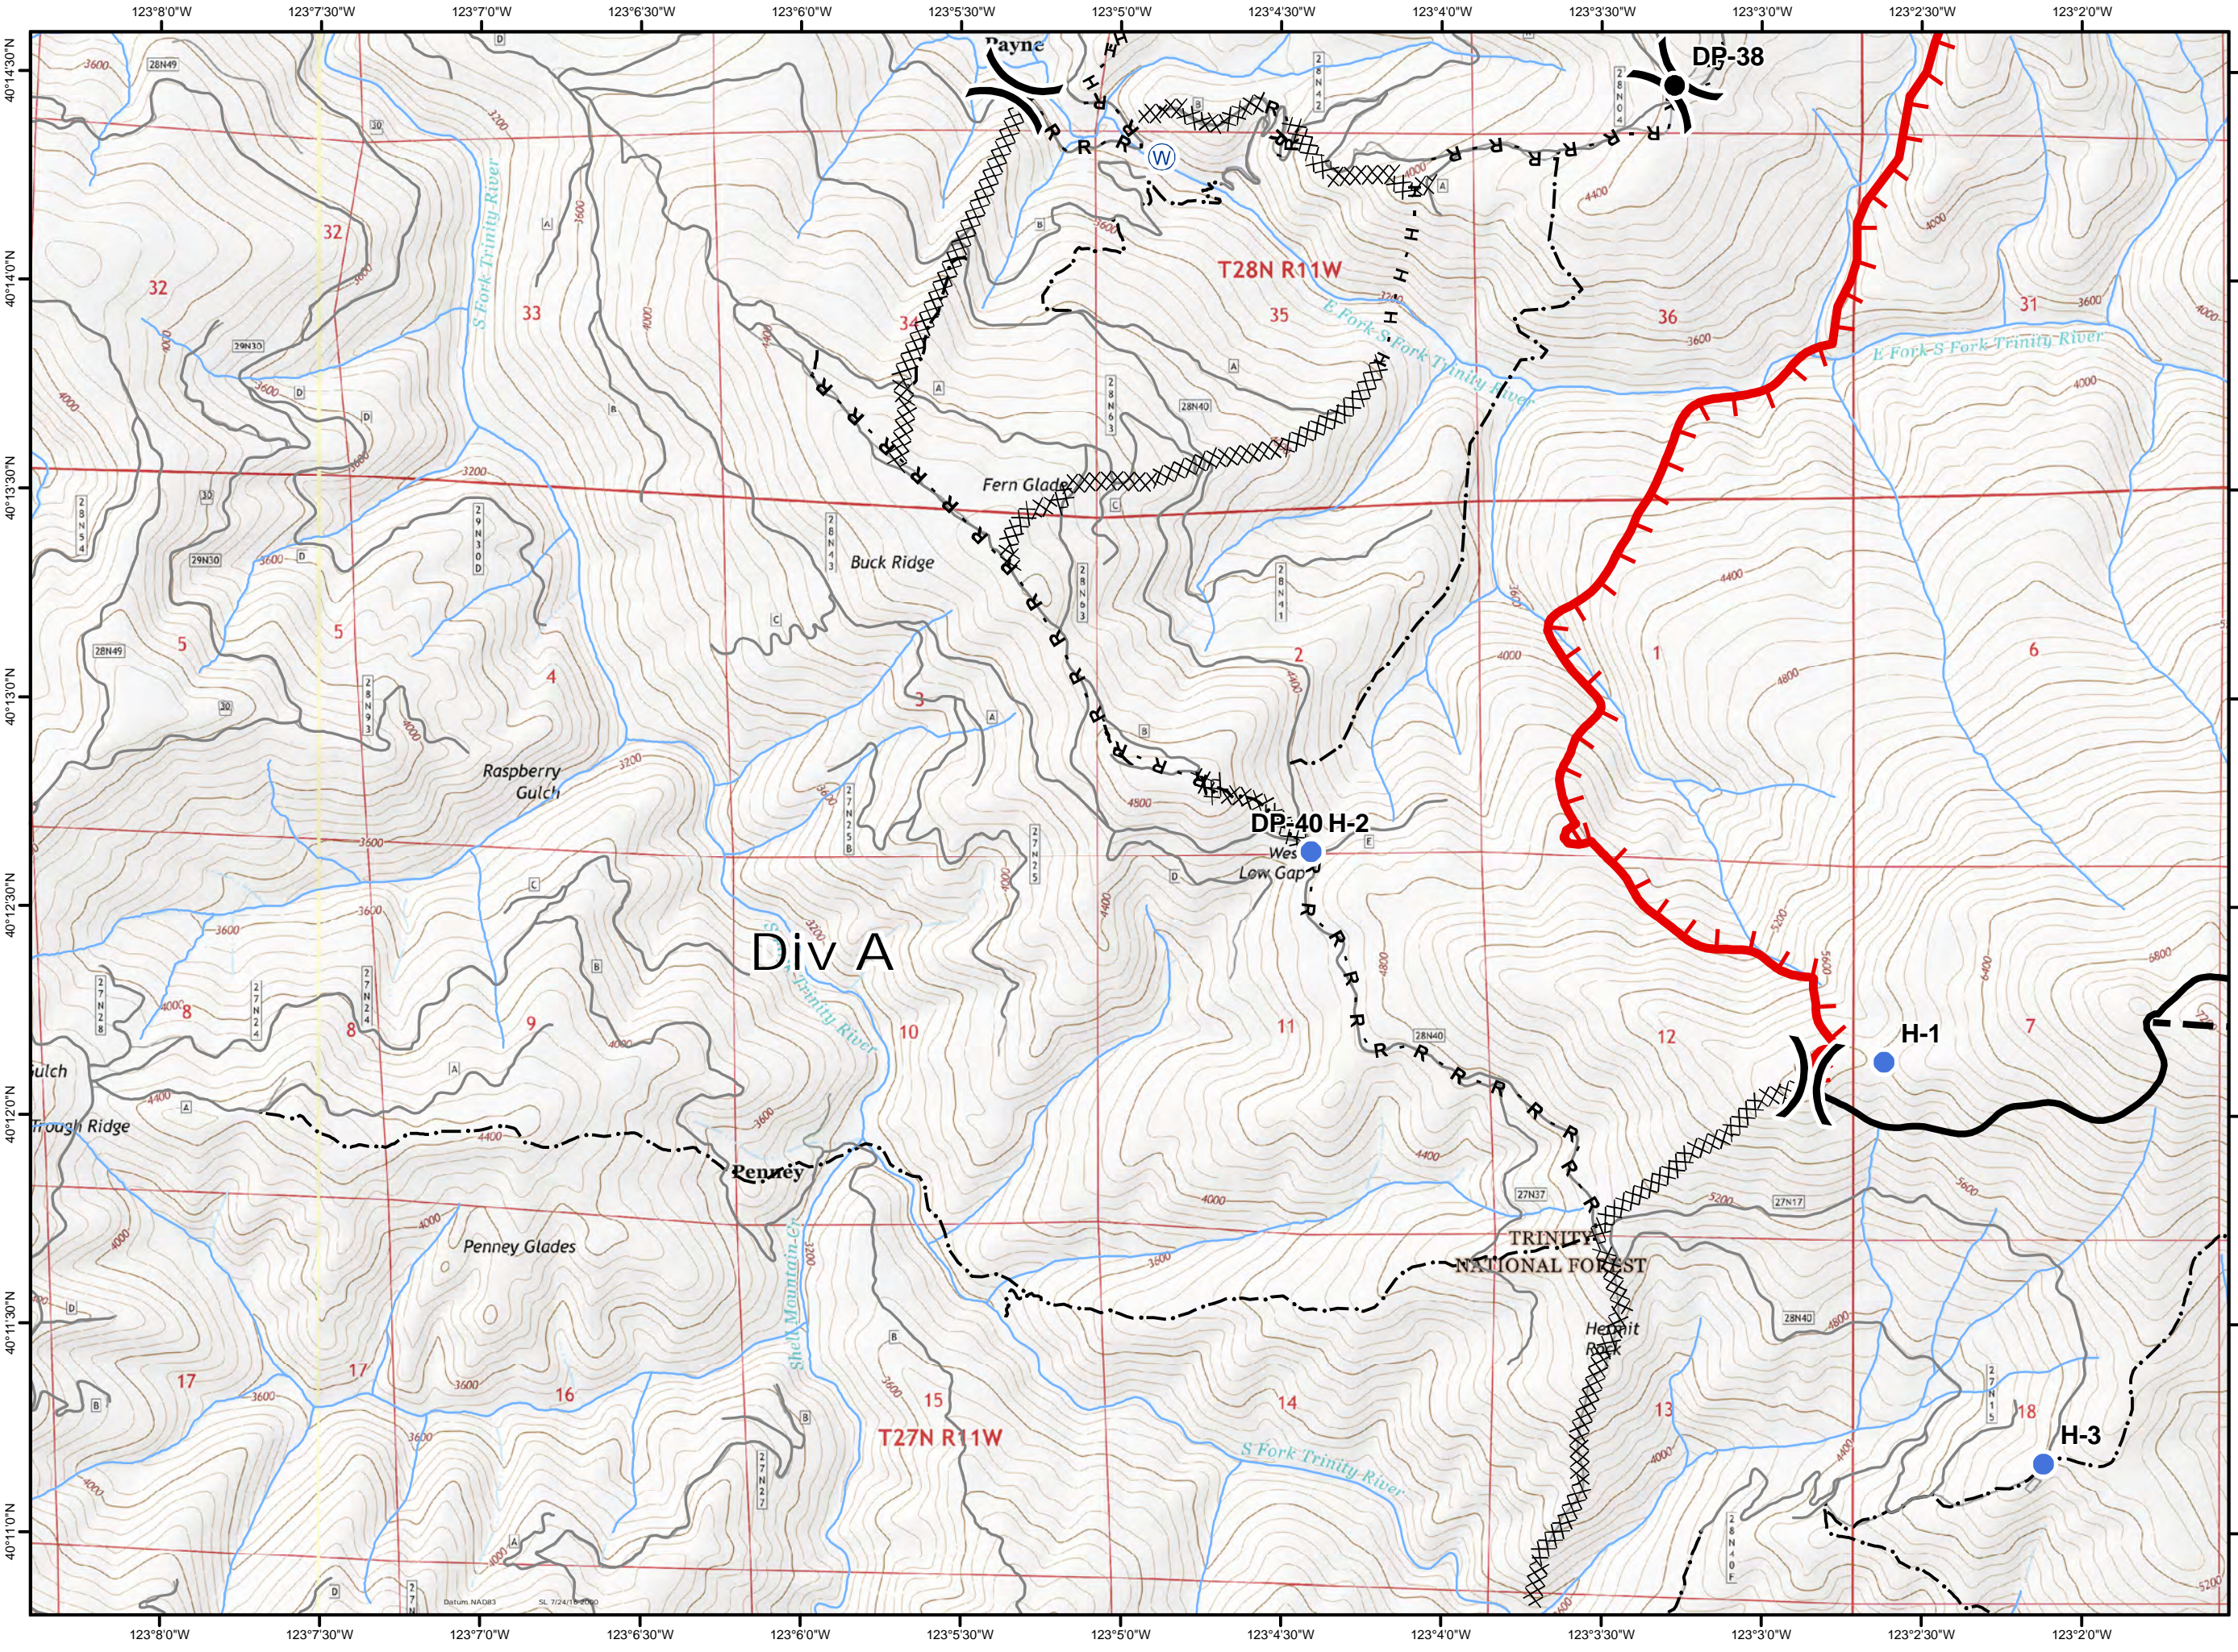

Buck Fire CA-SHF-001850 Page 1 of 5 9/25/2017

Map Created: 9/24/2017
9:00:02 PM

Legend

- Drop Point
- Ⓡ Repeater
- Ⓜ Water Source
- ⌋ Division Break
- ┌ Uncontrolled Fire Edge
- XXXXX Completed Dozer Line
- H - H Completed Hand Line
- R - R Road as Completed Line
- - - Trail

0 0.25 0.5 Miles

Buck Fire

CA-SHF-001850

Page 2 of 5

9/25/2017

Map Created: 9/24/2017
9:00:02 PM

- ### Legend
- Dip Site
 - Drop Point
 - Water Source
 - Division Break
 - Uncontrolled Fire Edge
 - Completed Line
 - Completed Dozer Line
 - Completed Hand Line
 - Road as Completed Line
 - Planned Fire Line
 - Trail

Buck Fire
CA-SHF-001850
Page 3 of 5
9/25/2017

Map Created: 9/24/2017
 9:00:02 PM

Legend

- Dip Site
- Drop Point
- Helispot
- Division Break
- Uncontrolled Fire Edge
- Completed Line
- Completed Dozer Line
- H - H Completed Hand Line
- R - R Road as Completed Line
- Planned Fire Line
- Trail

Buck Fire
CA-SHF-001850
Page 4 of 5
9/25/2017

Map Created: 9/24/2017
 9:00:02 PM

- Legend**
- Drop Point
 - Helispot
 - Ⓜ Water Source
 - ⌋ Division Break
 - ▬ Uncontrolled Fire Edge
 - ▬ Completed Line
 - ▩ Completed Dozer Line
 - H - H Completed Hand Line
 - R - R Road as Completed Line
 - ▬ Planned Fire Line
 - ⋯ Trail