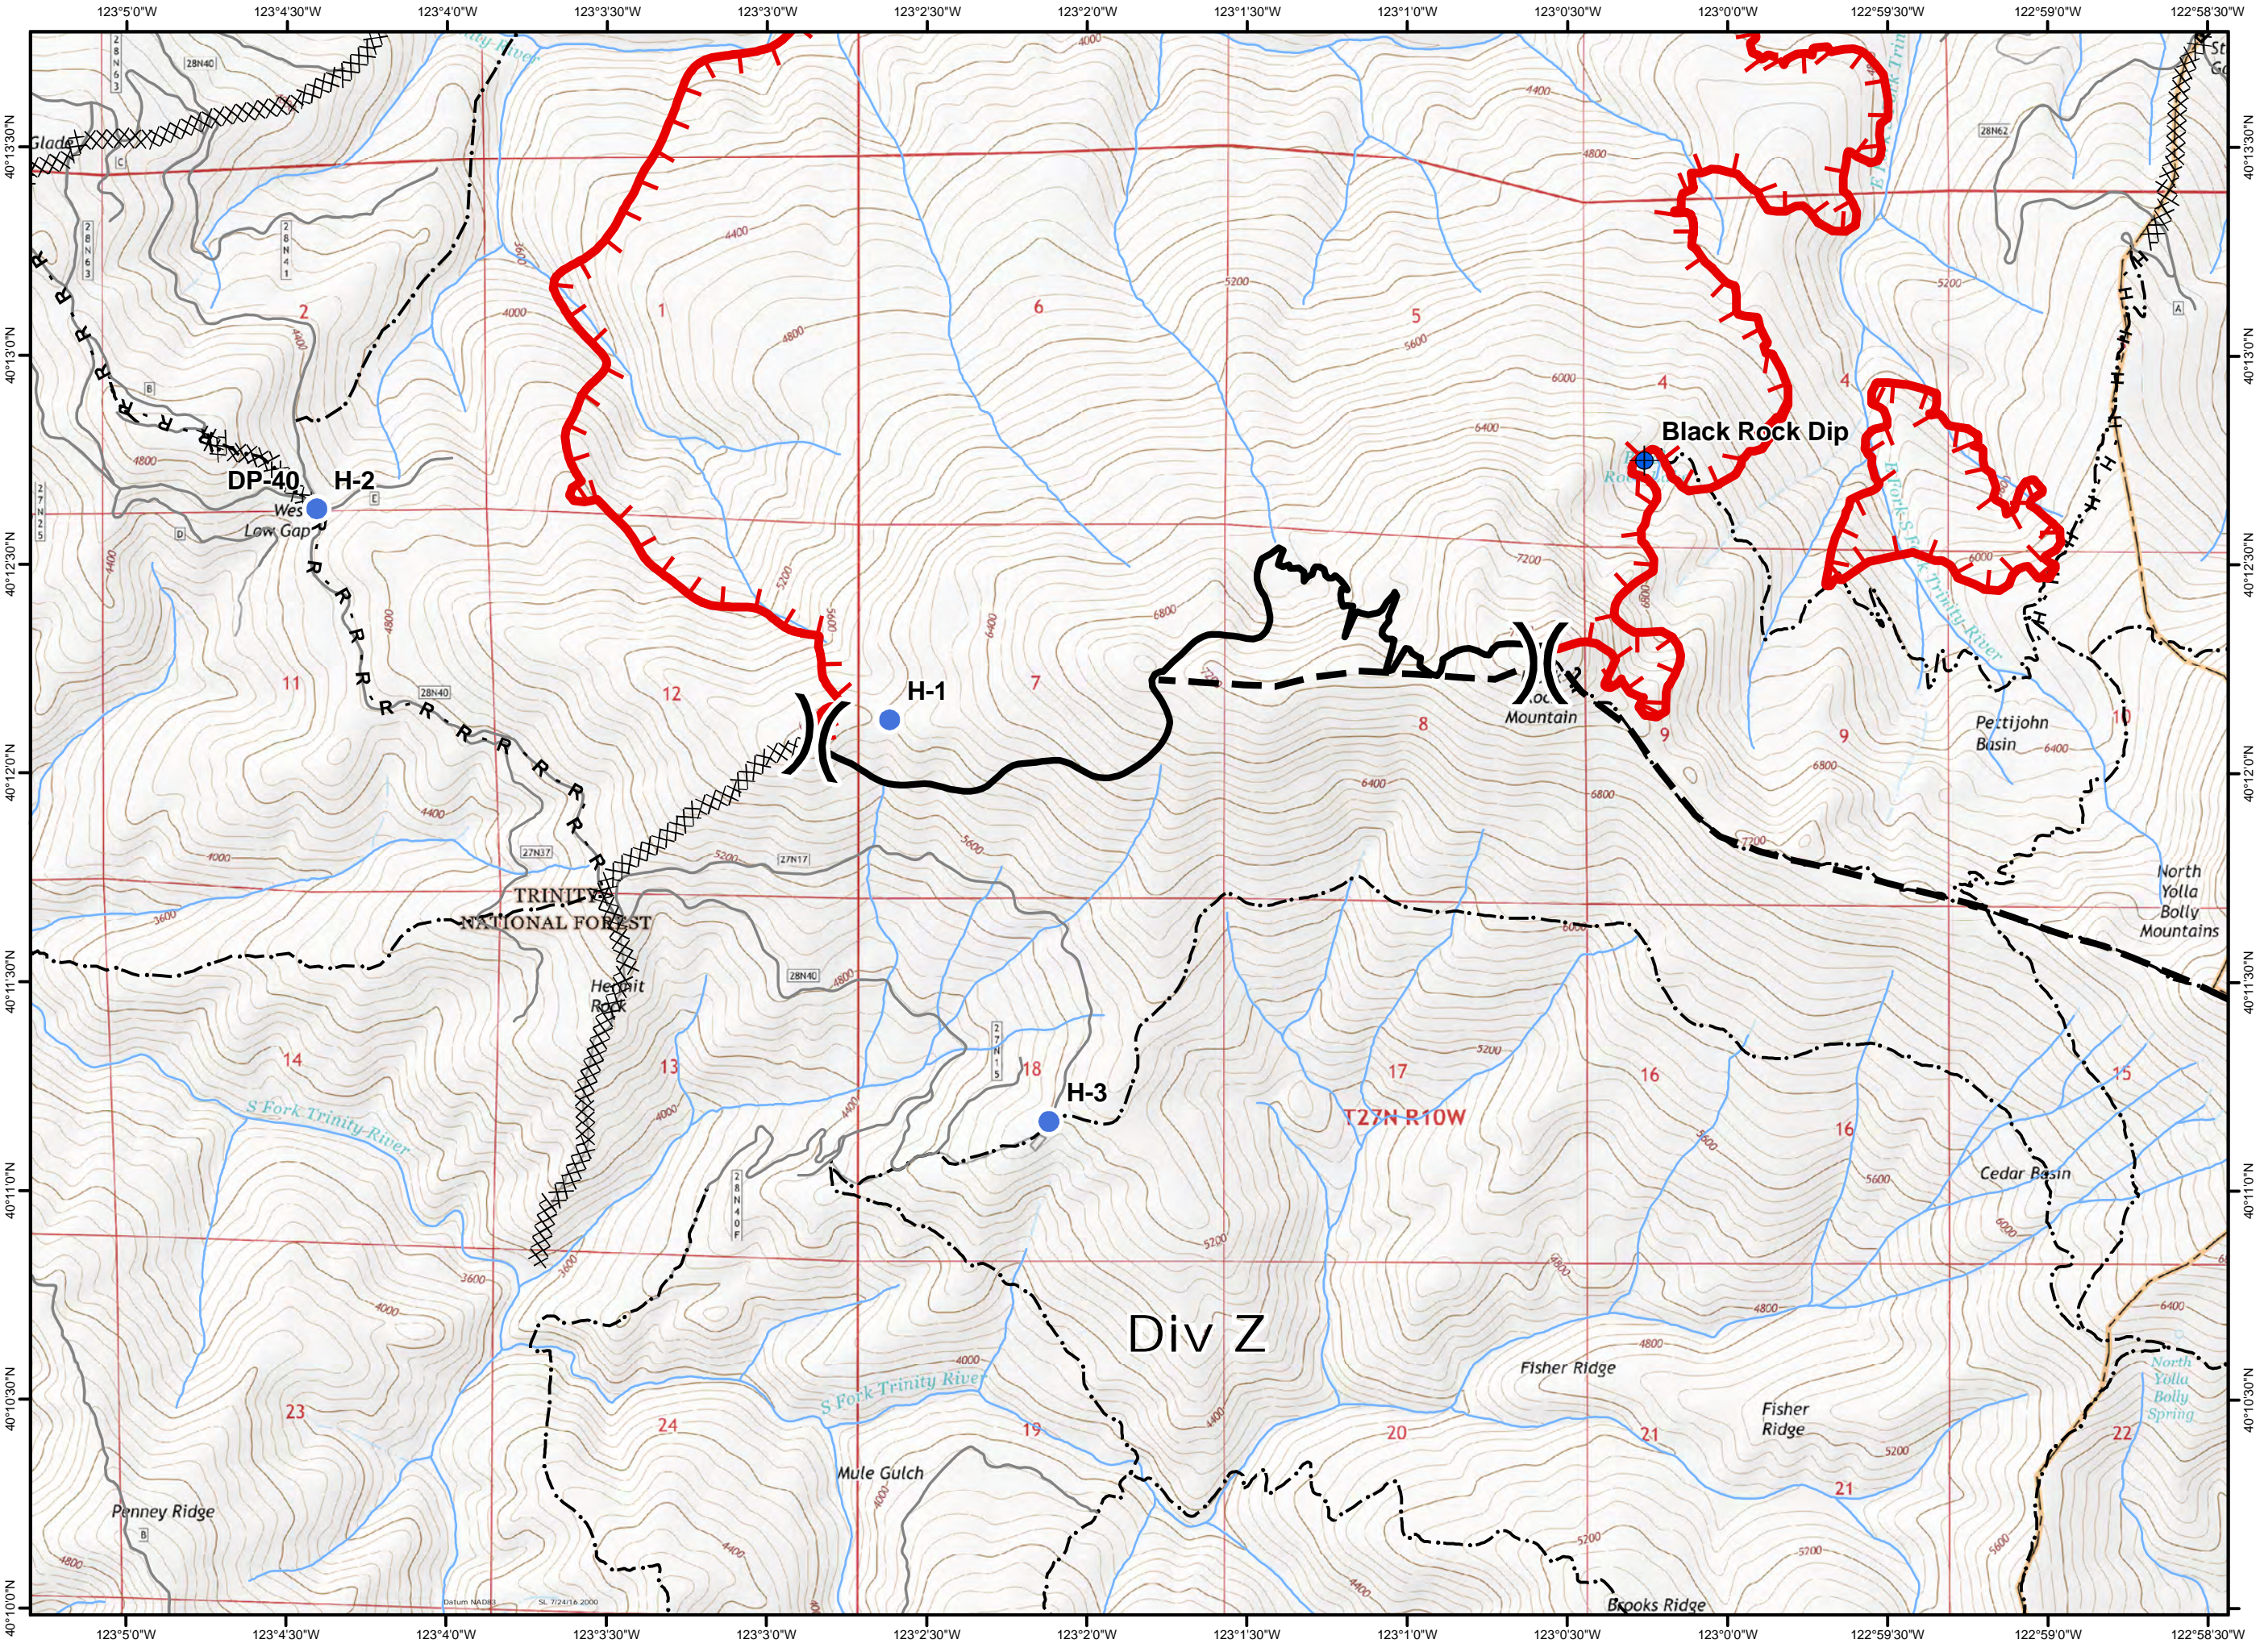

Buck Fire CA-SHF-001850 Page 1 of 5 9/25/2017

Map Created: 9/24/2017
9:00:02 PM

Legend

- Drop Point
- Ⓡ Repeater
- Ⓜ Water Source
- ⌋ Division Break
- ┌ Uncontrolled Fire Edge
- XXXXX Completed Dozer Line
- H - H Completed Hand Line
- R - R Road as Completed Line
- - - Trail

0 0.25 0.5 Miles

Buck Fire

CA-SHF-001850

Page 2 of 5

9/25/2017

Map Created: 9/24/2017
9:00:02 PM

- ### Legend
- Dip Site
 - Drop Point
 - Water Source
 - Division Break
 - Uncontrolled Fire Edge
 - Completed Line
 - Completed Dozer Line
 - Completed Hand Line
 - Road as Completed Line
 - Planned Fire Line
 - Trail

Buck Fire
CA-SHF-001850
Page 3 of 5
9/25/2017

Map Created: 9/24/2017
 9:00:02 PM

Legend

- Dip Site
- Drop Point
- Helispot
- Division Break
- Uncontrolled Fire Edge
- Completed Line
- Completed Dozer Line
- H - H Completed Hand Line
- R - R Road as Completed Line
- Planned Fire Line
- Trail

Buck Fire
CA-SHF-001850
Page 4 of 5
9/25/2017

Map Created: 9/24/2017
 9:00:02 PM

- Legend**
- Drop Point
 - Helispot
 - Ⓜ Water Source
 - ⌋ Division Break
 - ▬ Uncontrolled Fire Edge
 - ▬ Completed Line
 - ▩ Completed Dozer Line
 - H - H Completed Hand Line
 - R - R Road as Completed Line
 - ▬ Planned Fire Line
 - ⋯ Trail