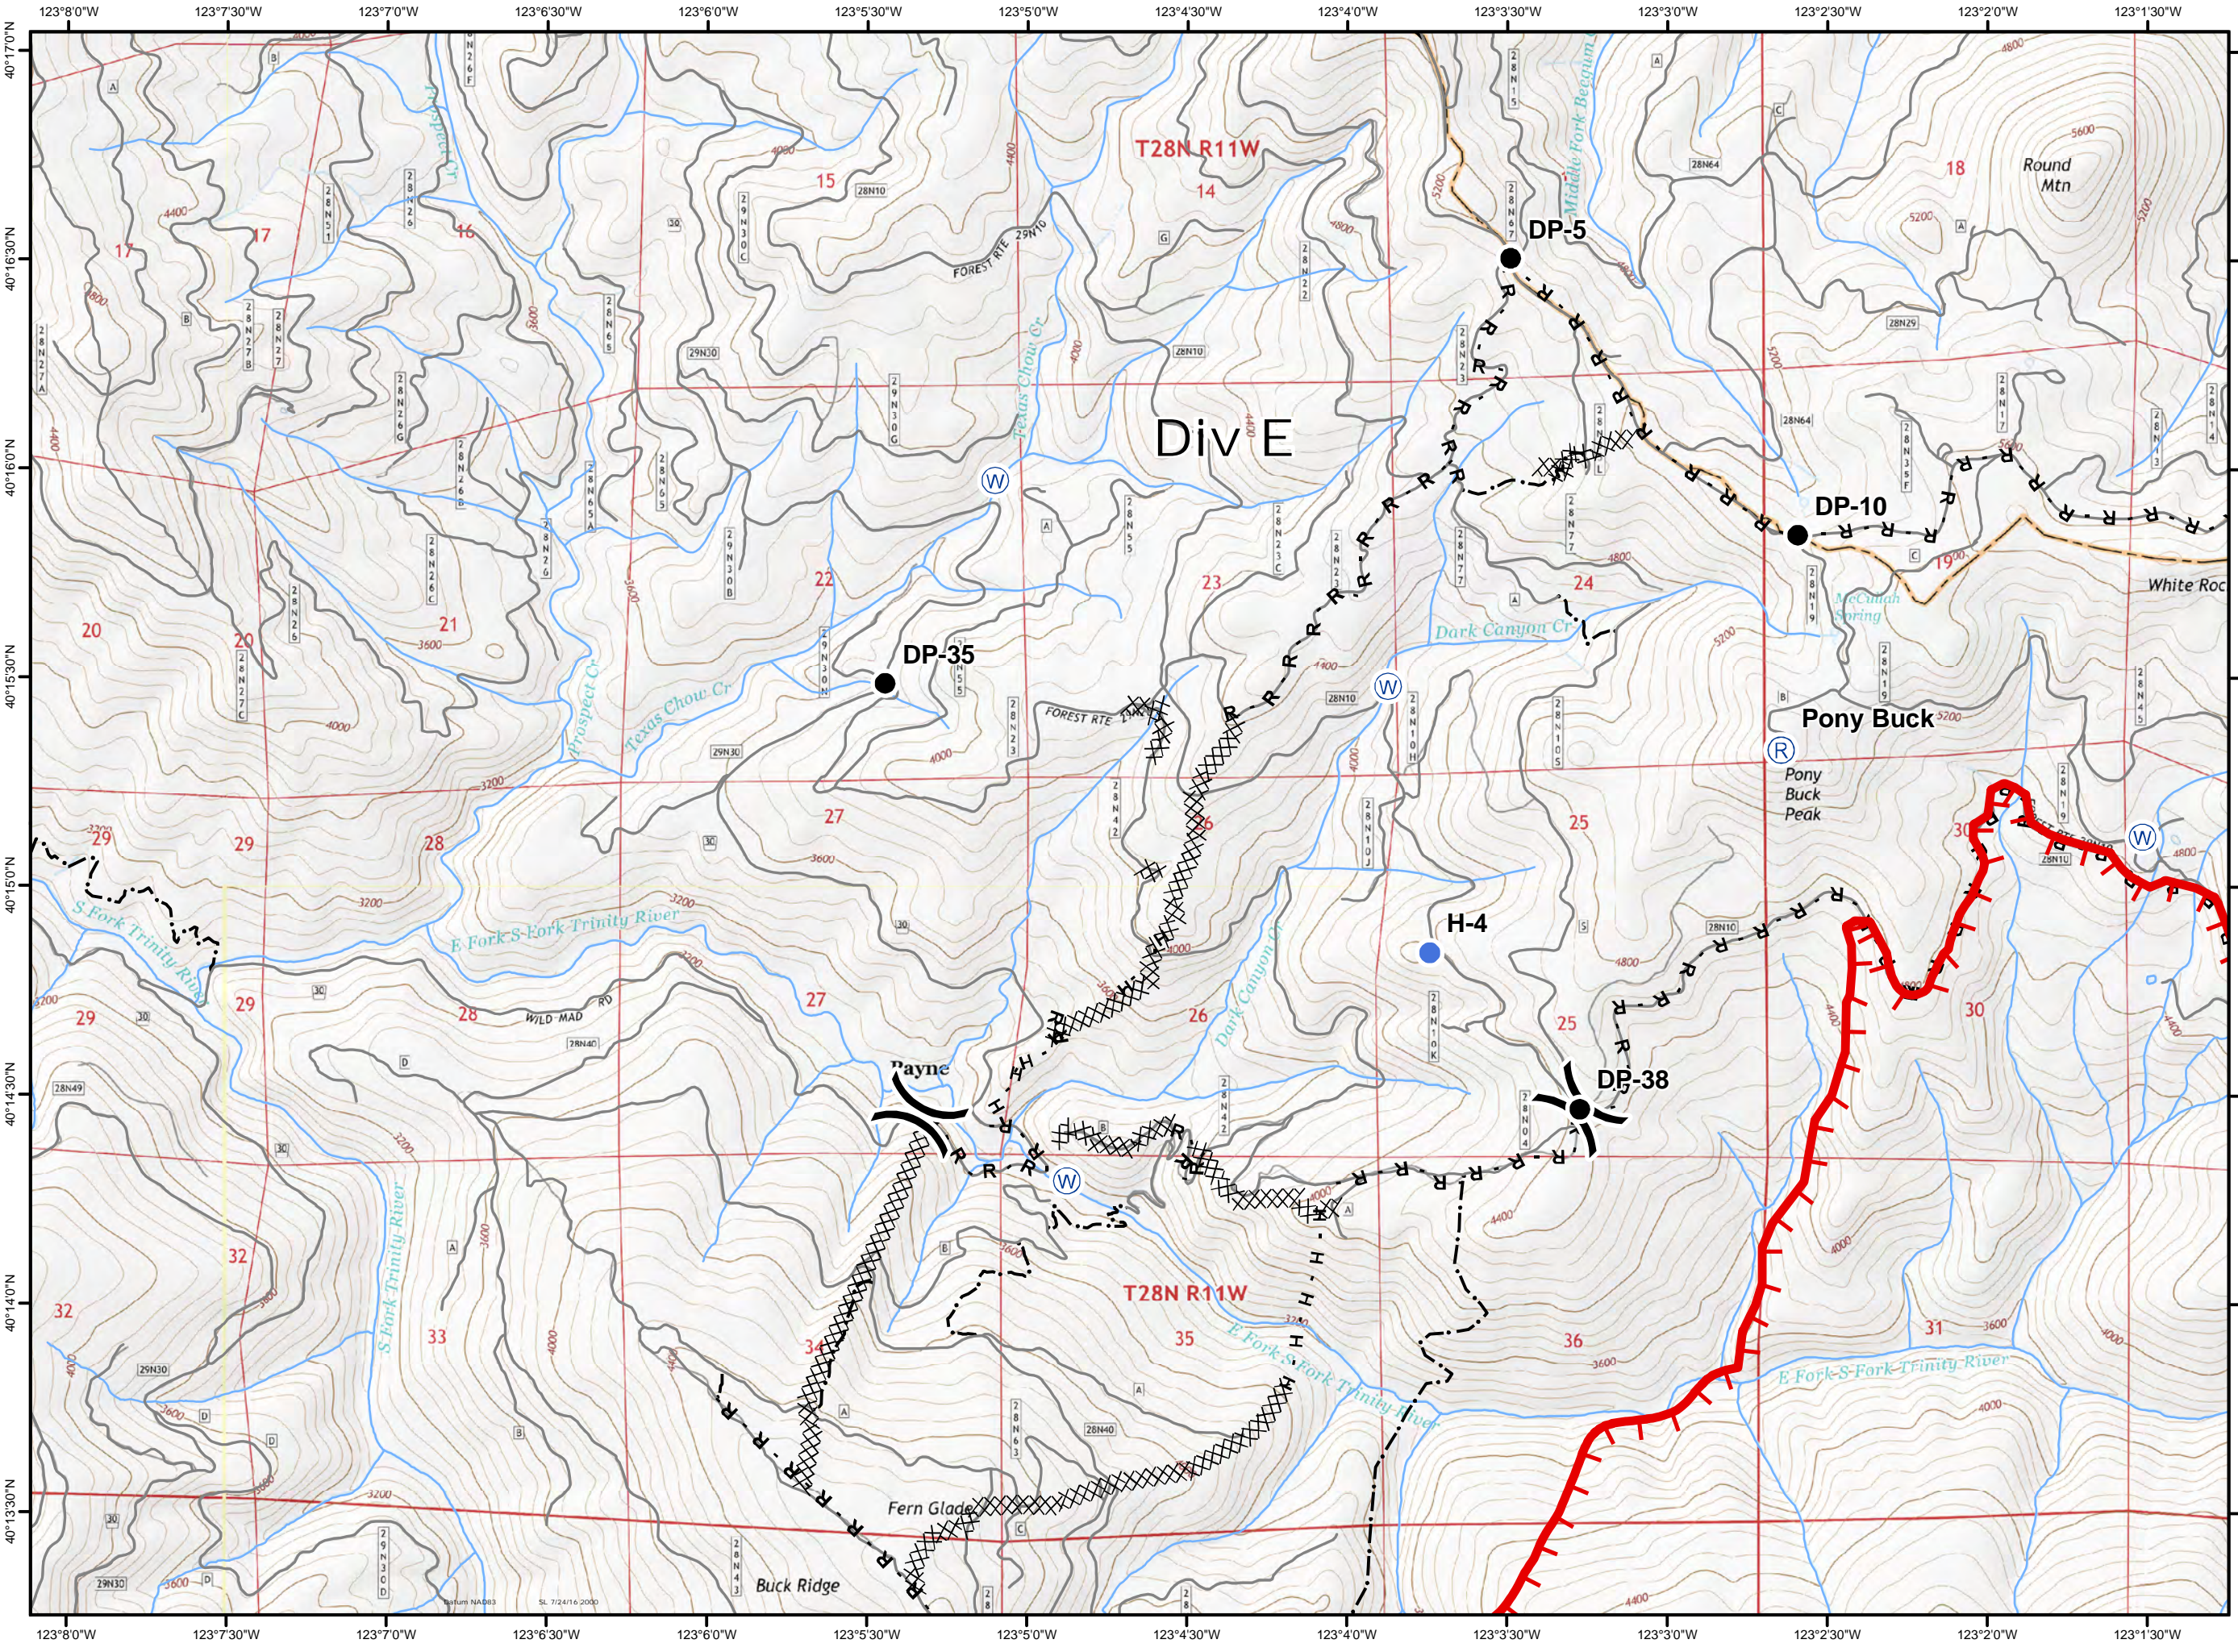

0 0.25 0.5 Miles

Buck Fire

CA-SHF-001850

Page 2 of 5

9/25/2017

Map Created: 9/24/2017
9:00:02 PM

- ### Legend
- Dip Site
 - Drop Point
 - Water Source
 - Division Break
 - Uncontrolled Fire Edge
 - Completed Line
 - Completed Dozer Line
 - Completed Hand Line
 - Road as Completed Line
 - Planned Fire Line
 - Trail

Buck Fire
CA-SHF-001850
Page 3 of 5
9/25/2017

Map Created: 9/24/2017
 9:00:02 PM

Legend

- Dip Site
- Drop Point
- Helispot
- Division Break
- Uncontrolled Fire Edge
- Completed Line
- Completed Dozer Line
- H - H Completed Hand Line
- R - R Road as Completed Line
- Planned Fire Line
- Trail

Buck Fire
CA-SHF-001850
Page 4 of 5
9/25/2017

Map Created: 9/24/2017
 9:00:02 PM

- Legend**
- Drop Point
 - Helispot
 - Ⓜ Water Source
 - ⌋ Division Break
 - ▬ Uncontrolled Fire Edge
 - ▬ Completed Line
 - ▩ Completed Dozer Line
 - H - H Completed Hand Line
 - R - R Road as Completed Line
 - ▬ Planned Fire Line
 - ⋯ Trail

Buck Fire
CA-SHF-001850
Page 5 of 5
9/25/2017

Map Created: 9/24/2017
 9:00:02 PM

Legend

- Drop Point
- Helispot
- Ⓡ Repeater
- Ⓜ Water Source
- ⎵ Division Break
- ┌ Uncontrolled Fire Edge
- XXXXX Completed Dozer Line
- H · H Completed Hand Line
- R · R Road as Completed Line
- - - Trail