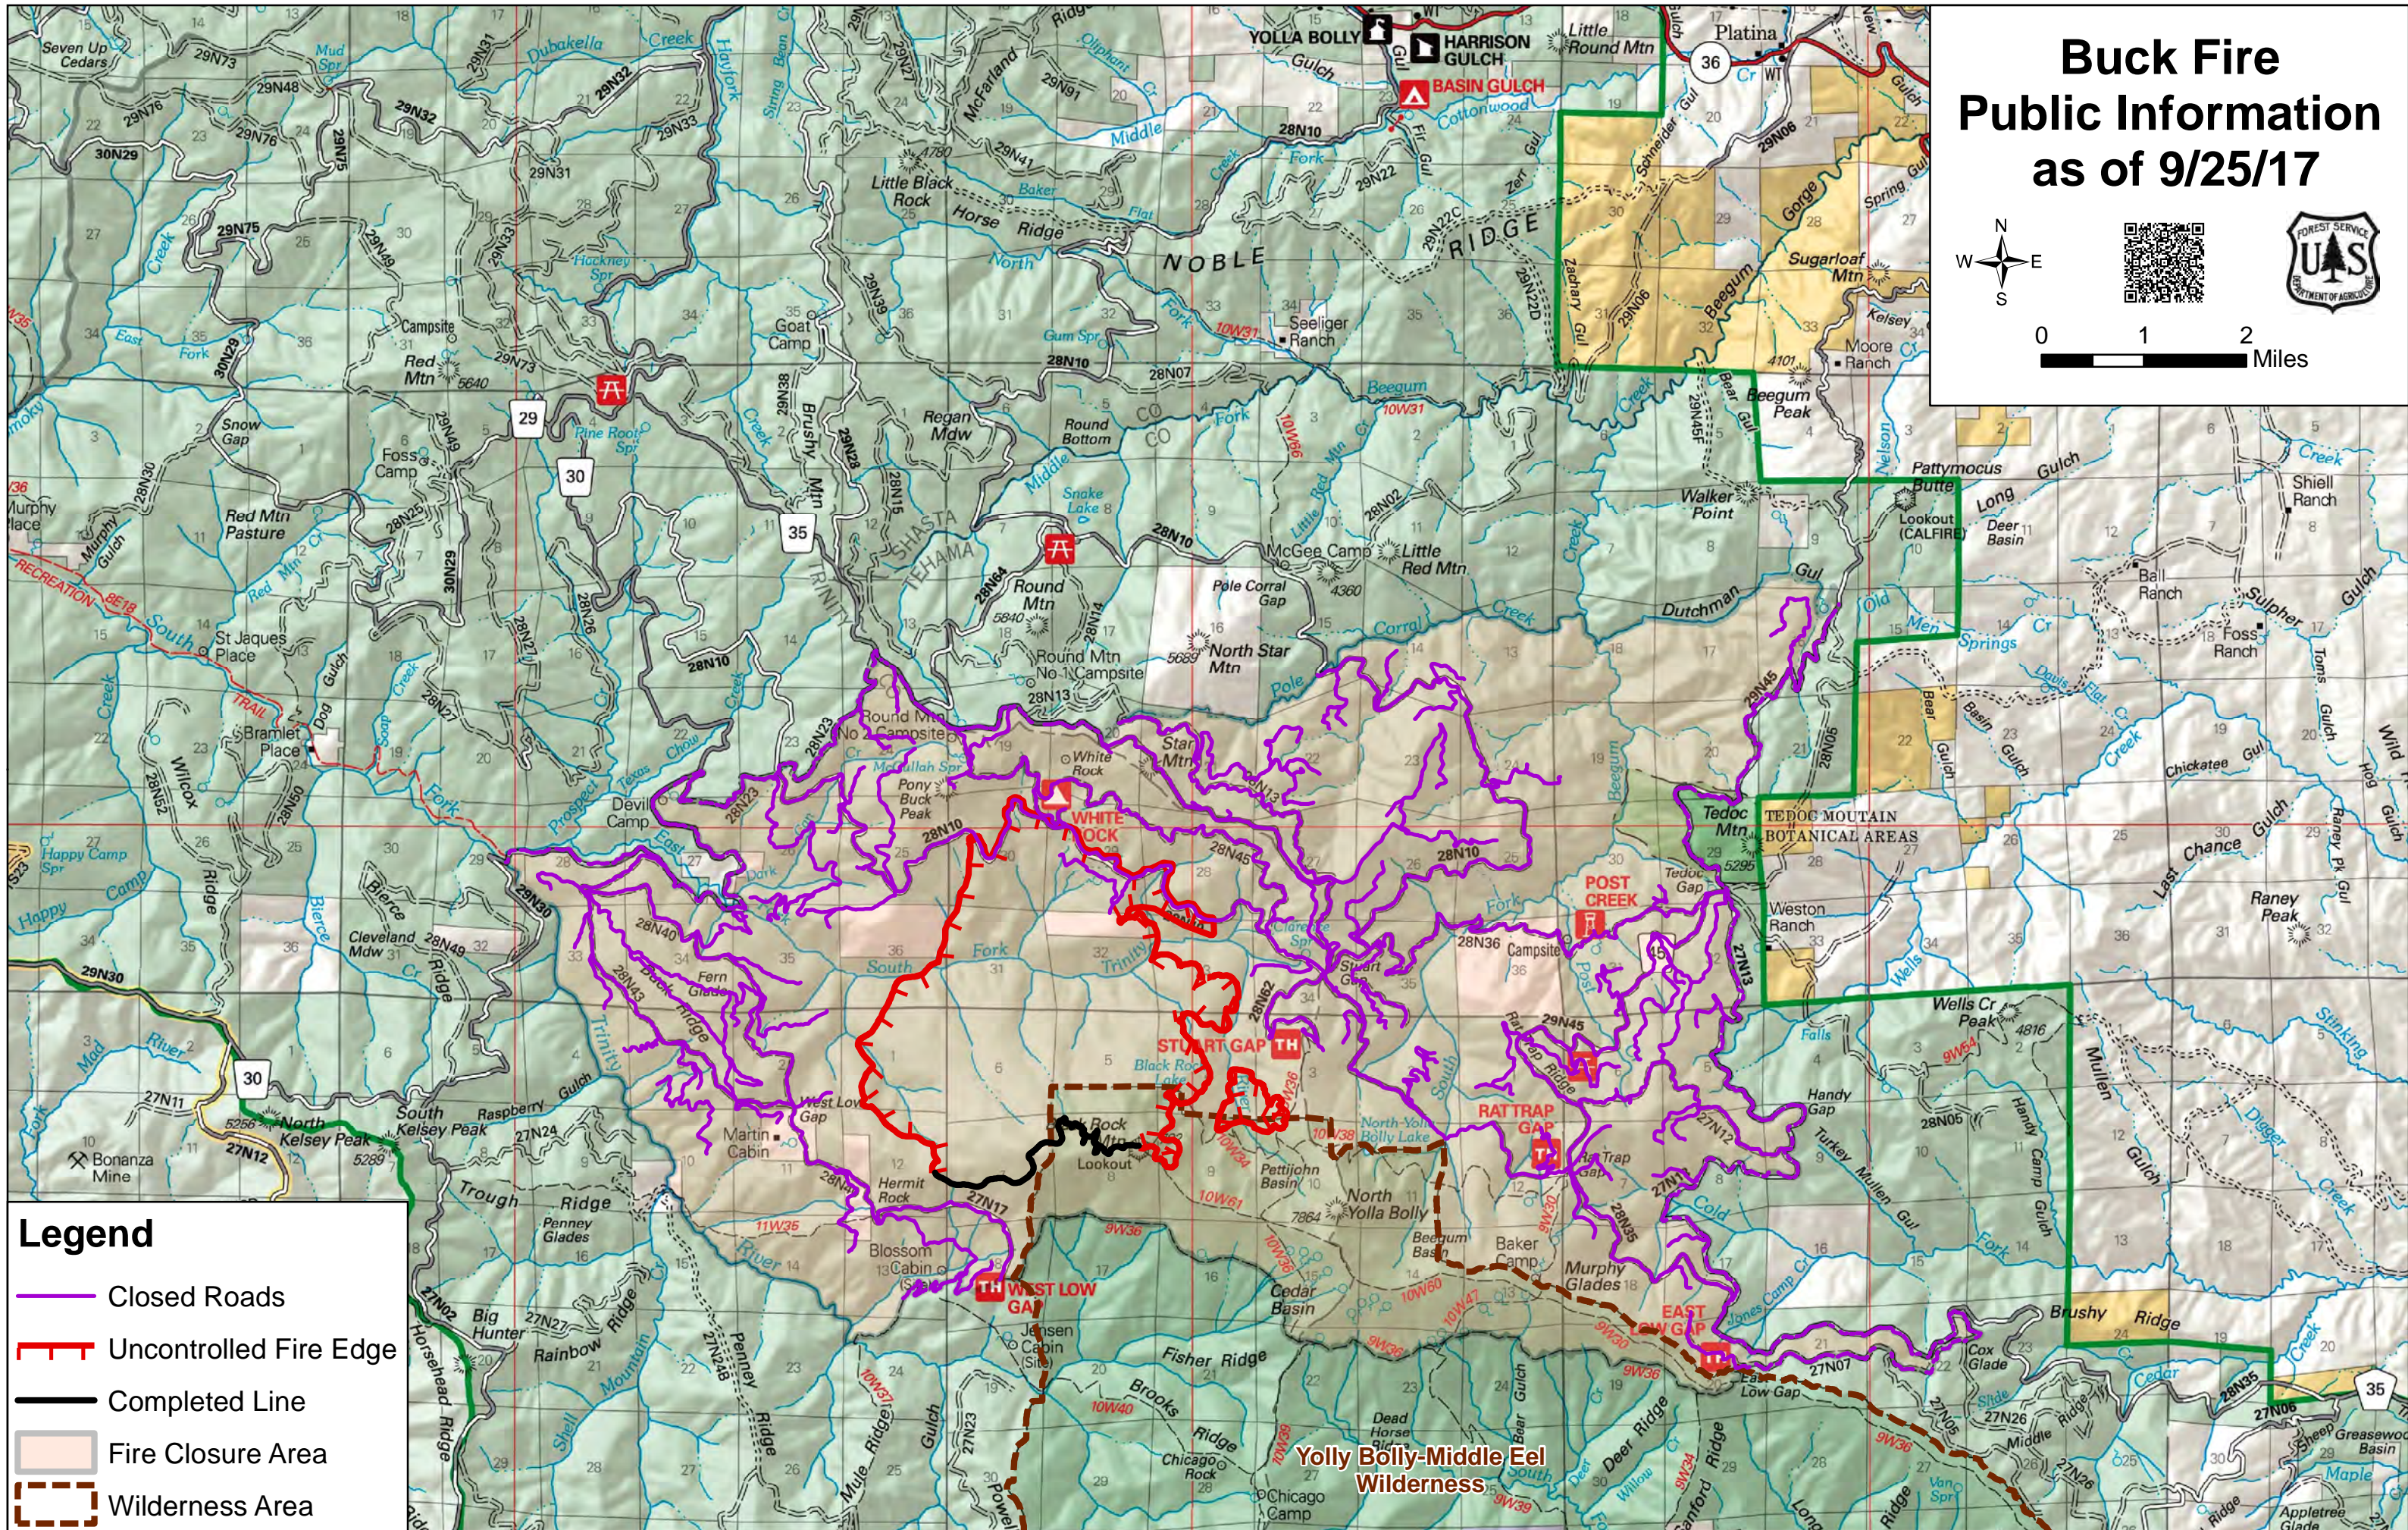

Buck Fire Public Information as of 9/25/17

0 1 2 Miles

Legend

-  Closed Roads
-  Uncontrolled Fire Edge
-  Completed Line
-  Fire Closure Area
-  Wilderness Area

**Yolla Bolly-Middle Eel
Wilderness**

**TEDOC MOUNTAIN
BOTANICAL AREAS**

STUART GAP TH

TH WEST LOW GAP

RAT TRAP GAP

EAST LOW GAP

BASIN GULCH

WHITE ROCK

POST CREEK

WELLS CR PEAK