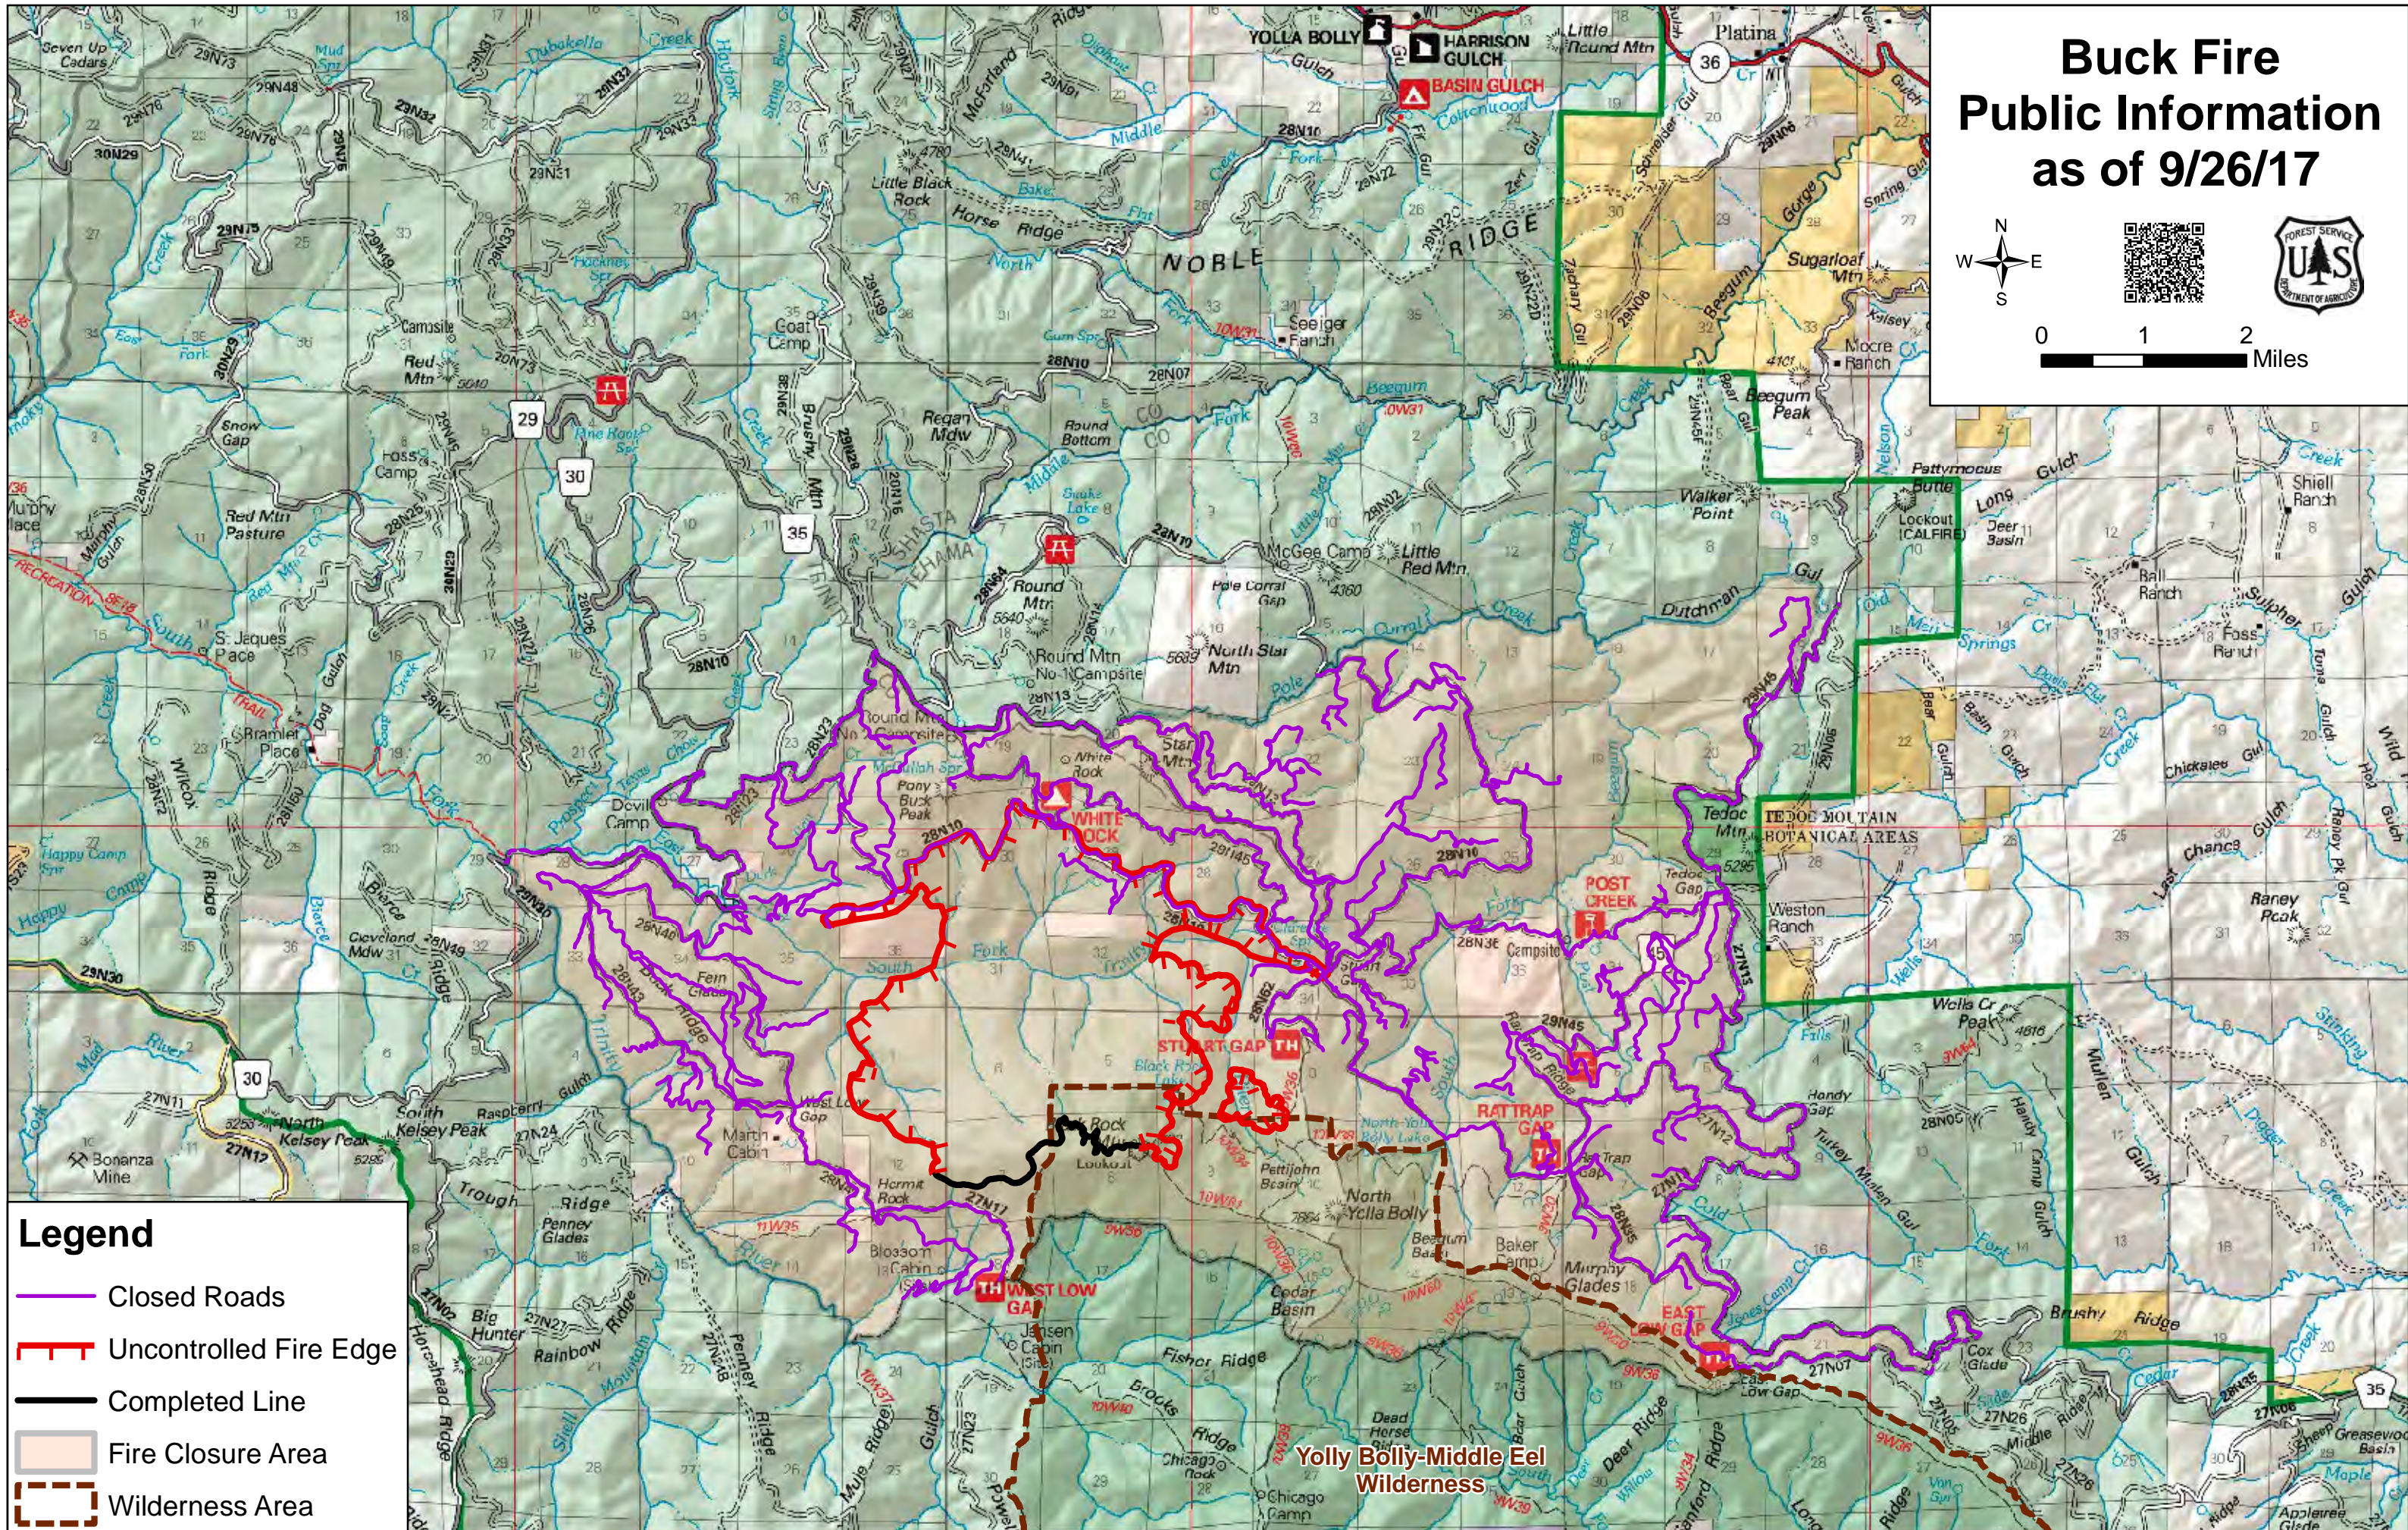

Buck Fire Public Information as of 9/26/17

Legend

- Closed Roads
- Uncontrolled Fire Edge
- Completed Line
- Fire Closure Area
- Wilderness Area

Yolla Bolly-Middle Eel
Wilderness