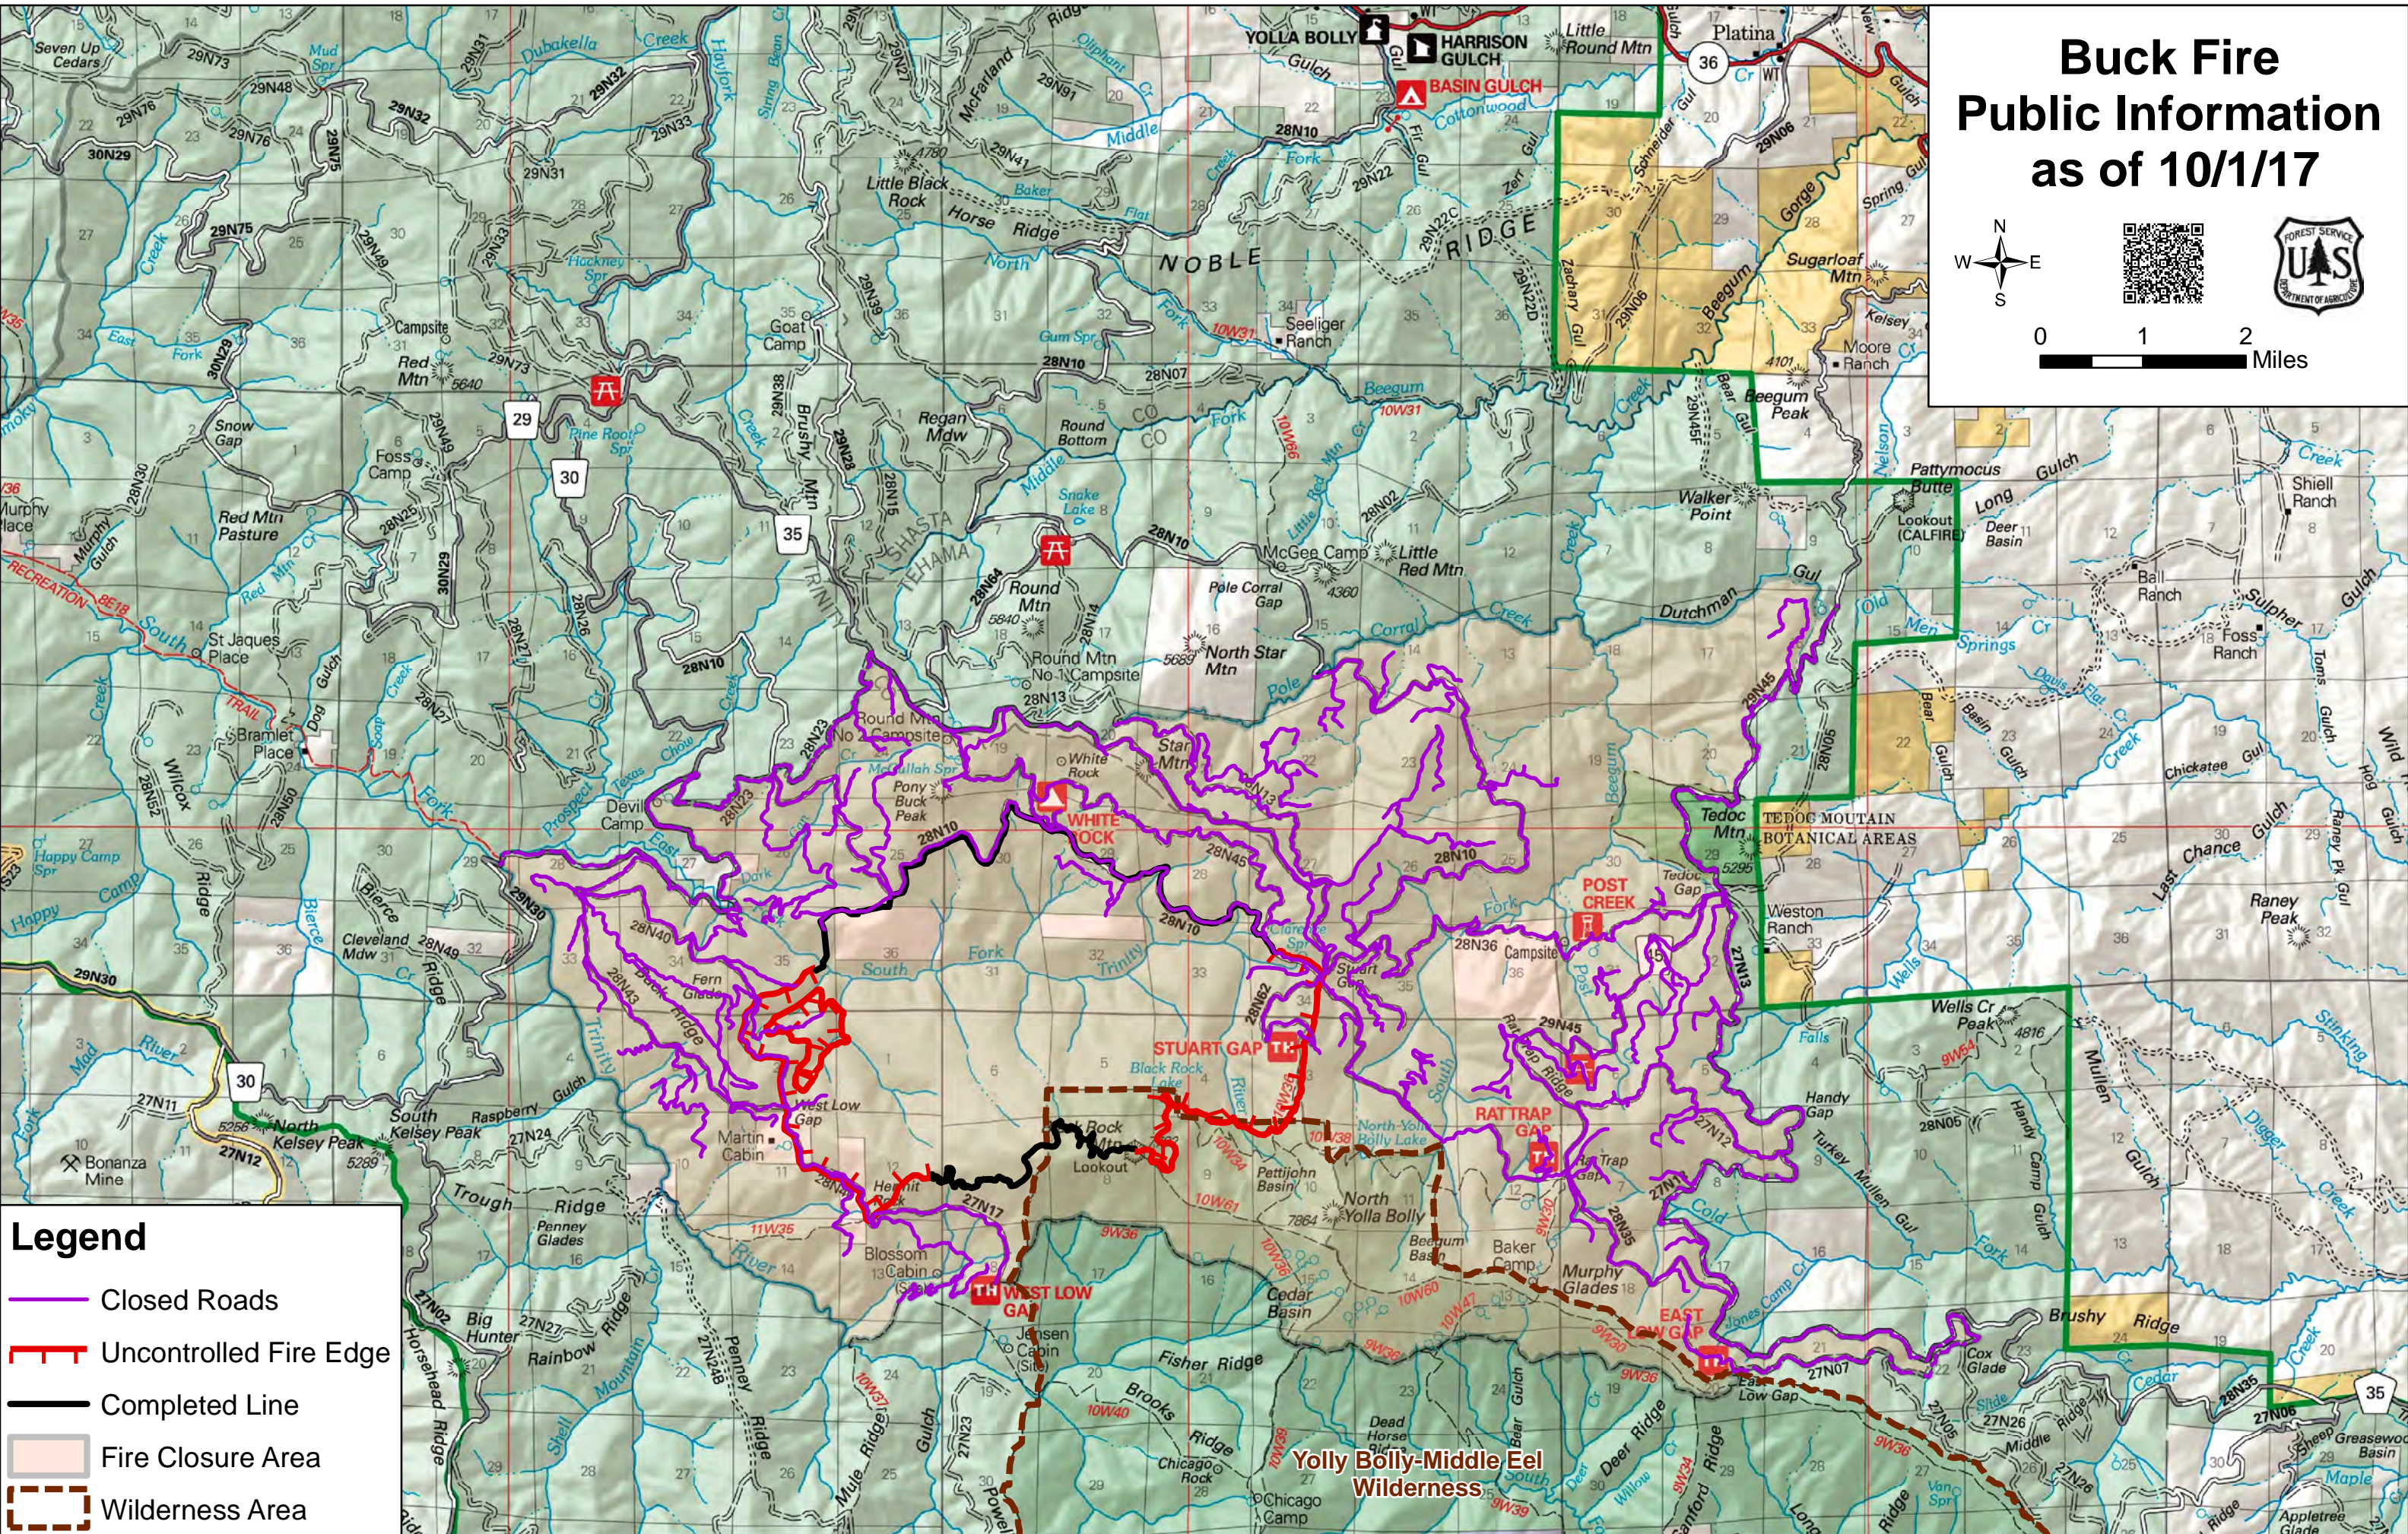

Buck Fire Public Information as of 10/1/17

0 1 2 Miles

Legend

-  Closed Roads
-  Uncontrolled Fire Edge
-  Completed Line
-  Fire Closure Area
-  Wilderness Area

Yolla Bolly-Middle Eel
Wilderness