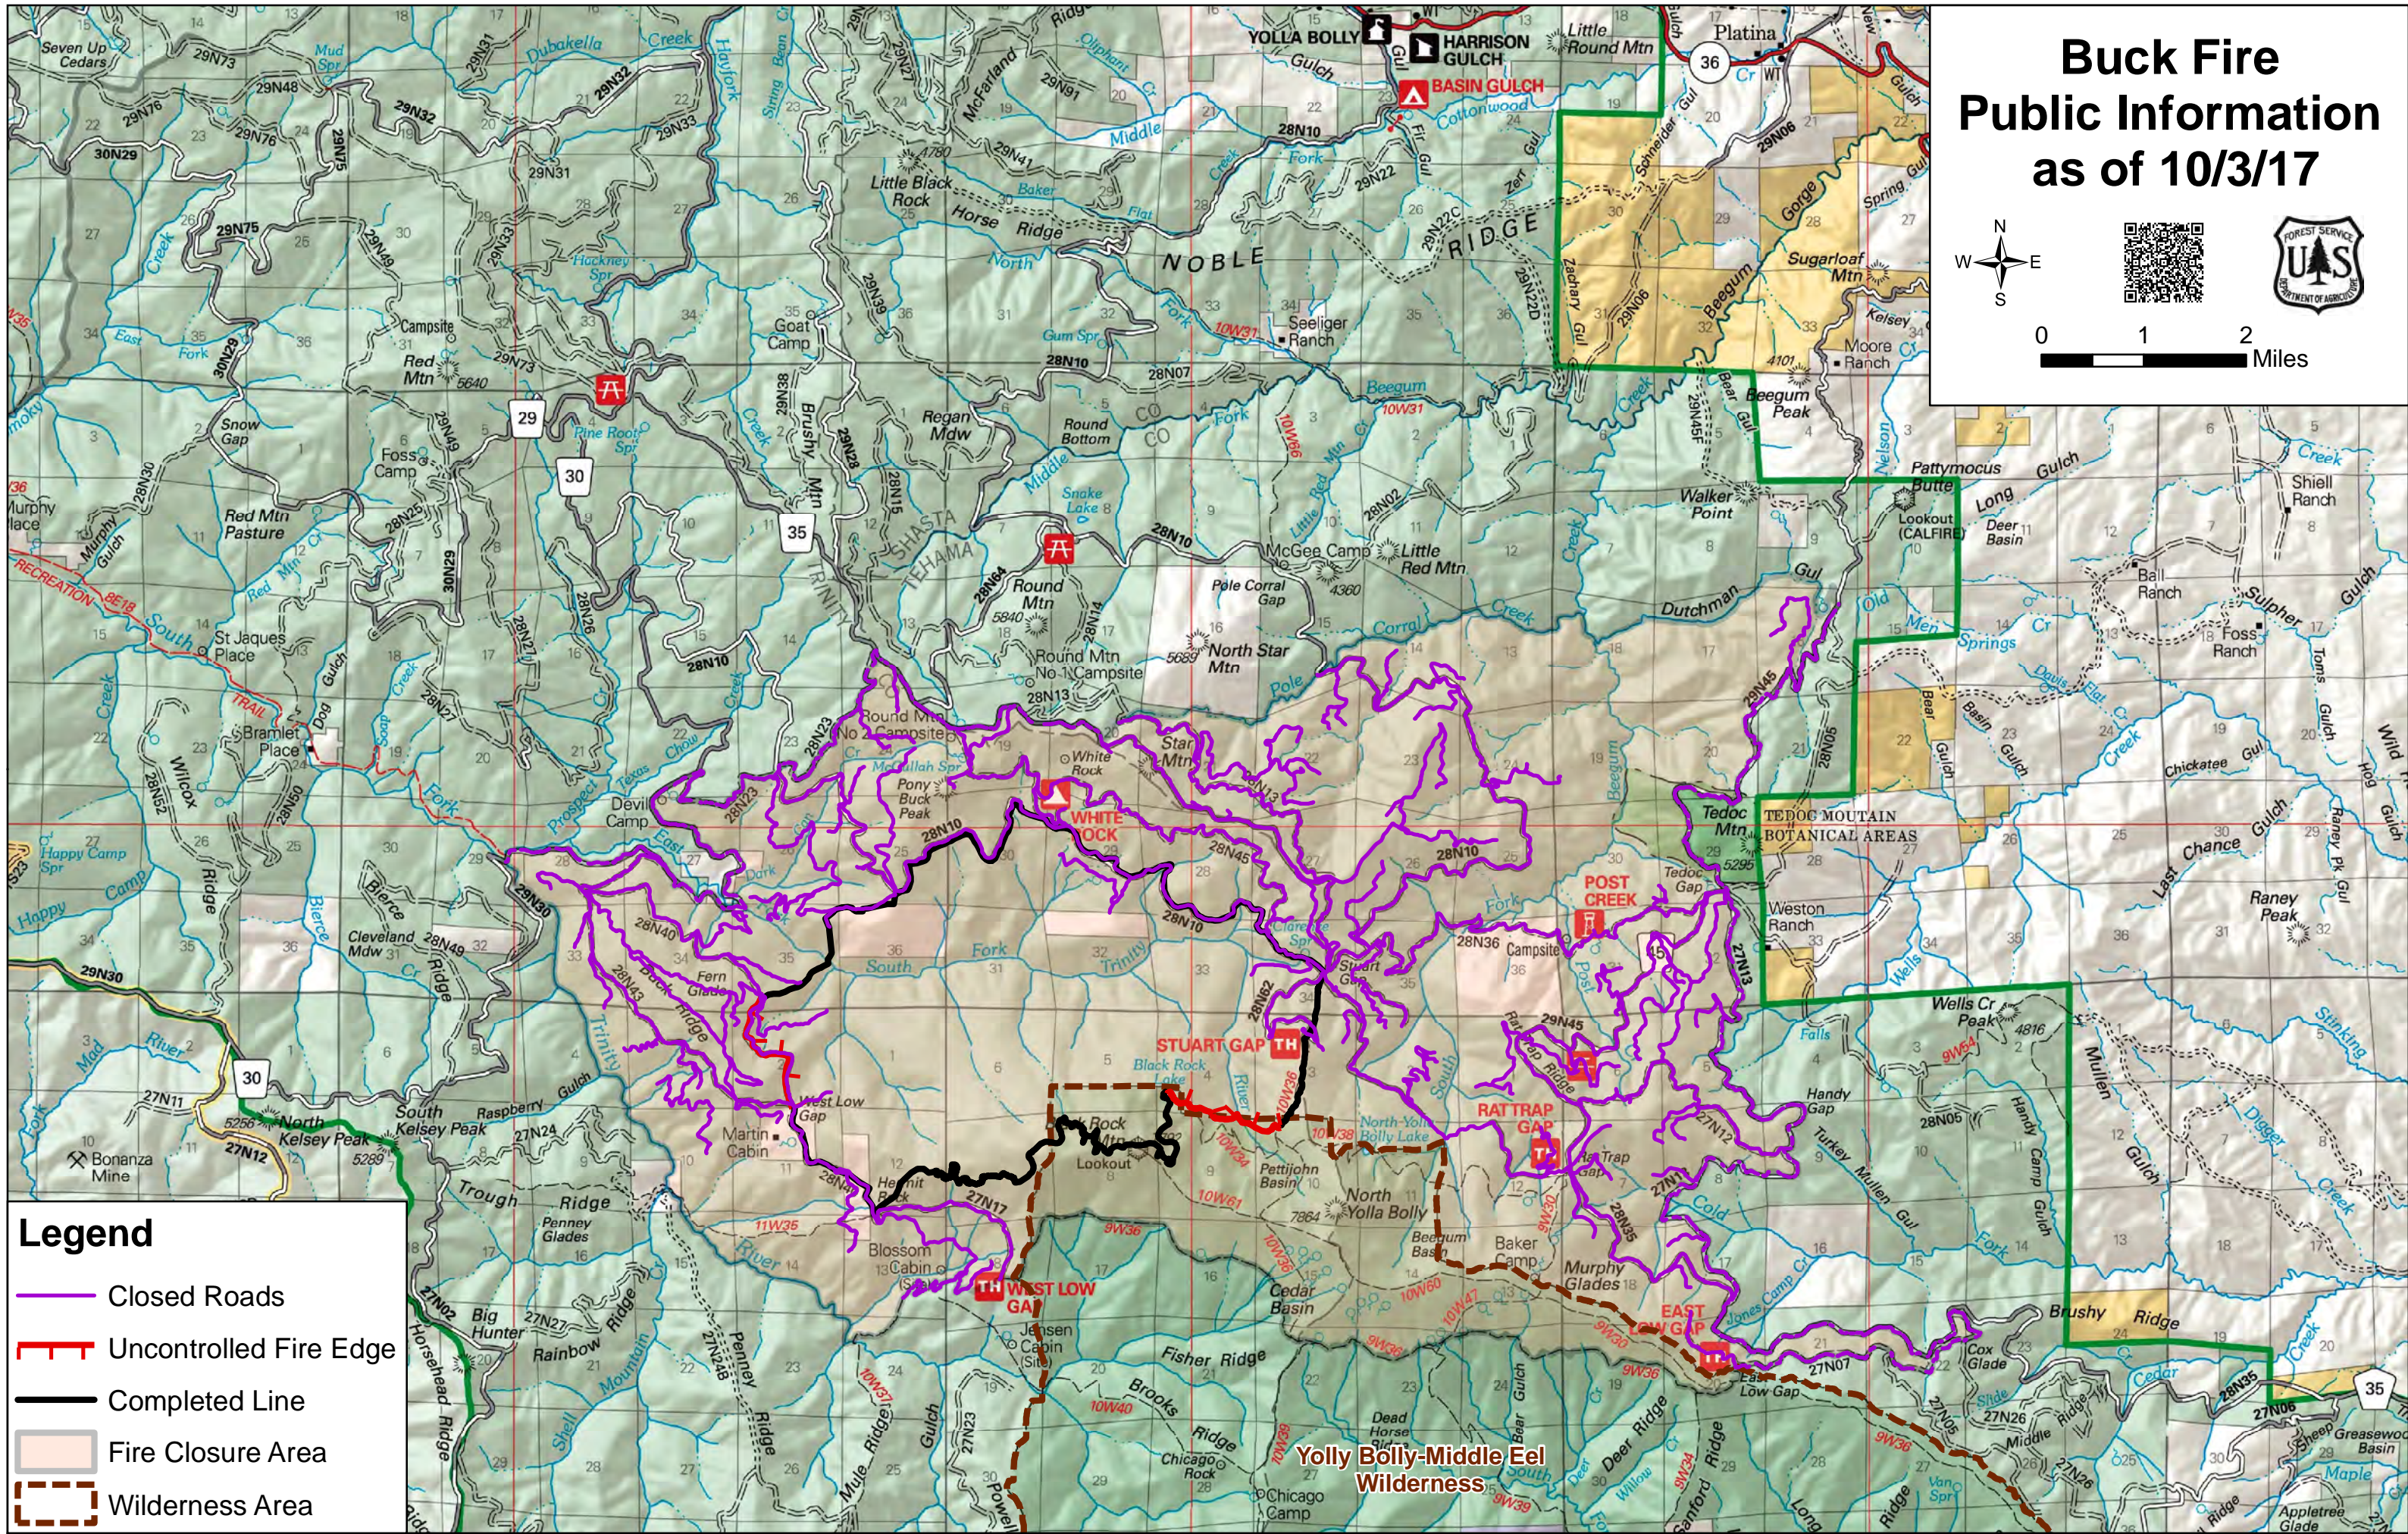

Buck Fire Public Information as of 10/3/17

0 1 2 Miles

Legend

- Closed Roads
- Uncontrolled Fire Edge
- Completed Line
- Fire Closure Area
- Wilderness Area