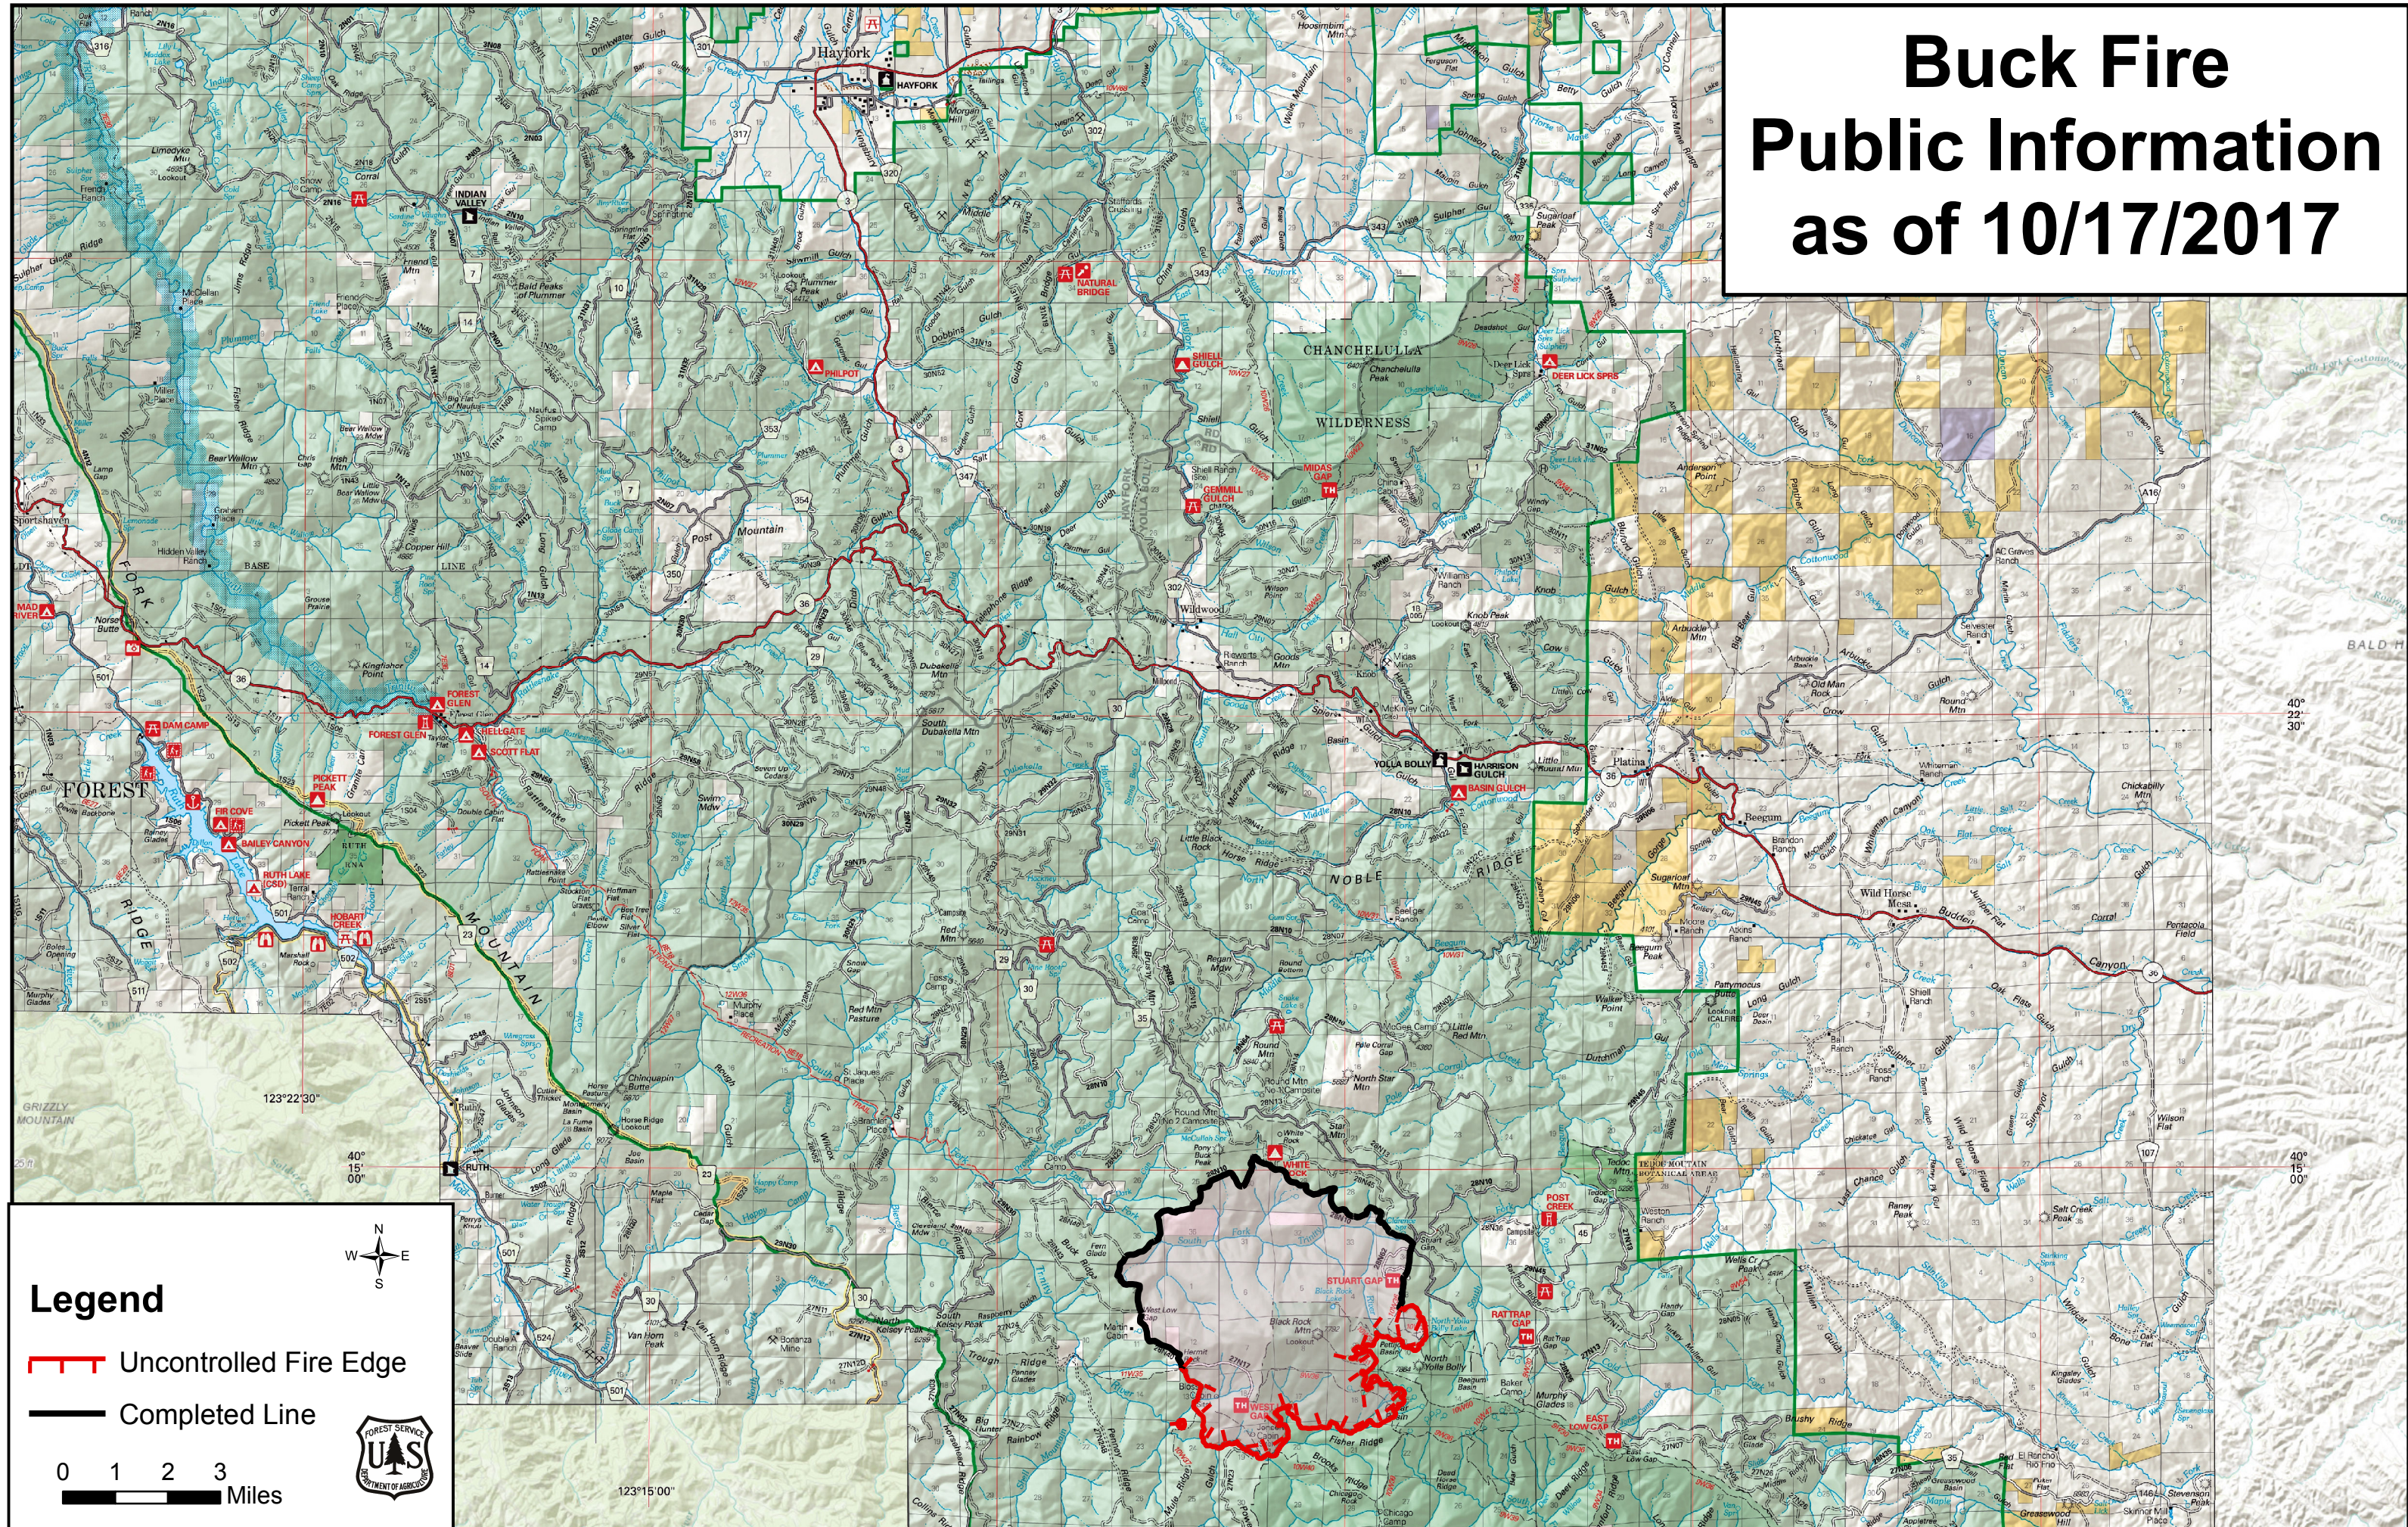

# Buck Fire Public Information as of 10/17/2017

**Legend**

- Uncontrolled Fire Edge
- Completed Line

0 1 2 3 Miles