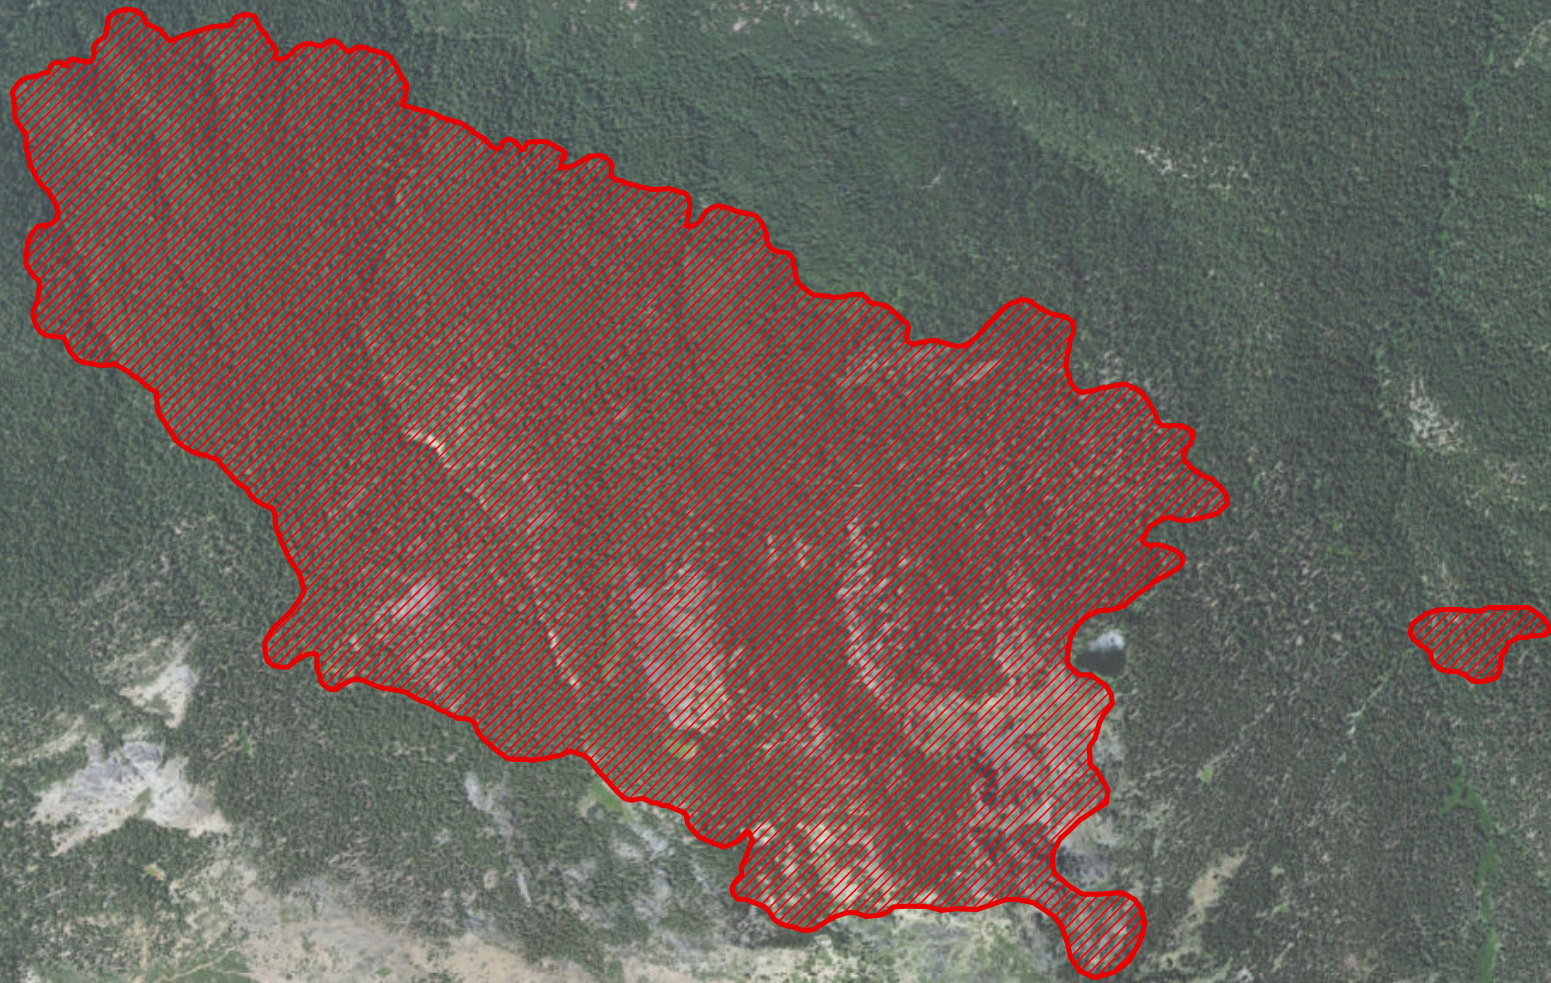

- Heat Perimeter
- Intense Heat

NAD83 UTM Zone 10  
Map Produced: 09/15/2017 0315 PDT  
IRIN: Elsa Hucks

**BUCK FIRE**  
**CA-SHF-001850**  
Infrared Interpretation  
Date of Imagery: 09/15/2017 0143 PDT  
1,533 Acres

Source: Esri, DigitalGlobe, GeoEye, Earthstar Geographics, CNES/Airbus DS, USDA, USGS, AEX, Getmapping, Aerogrid, IGN, IGP, swisstopo, and the GIS User Community