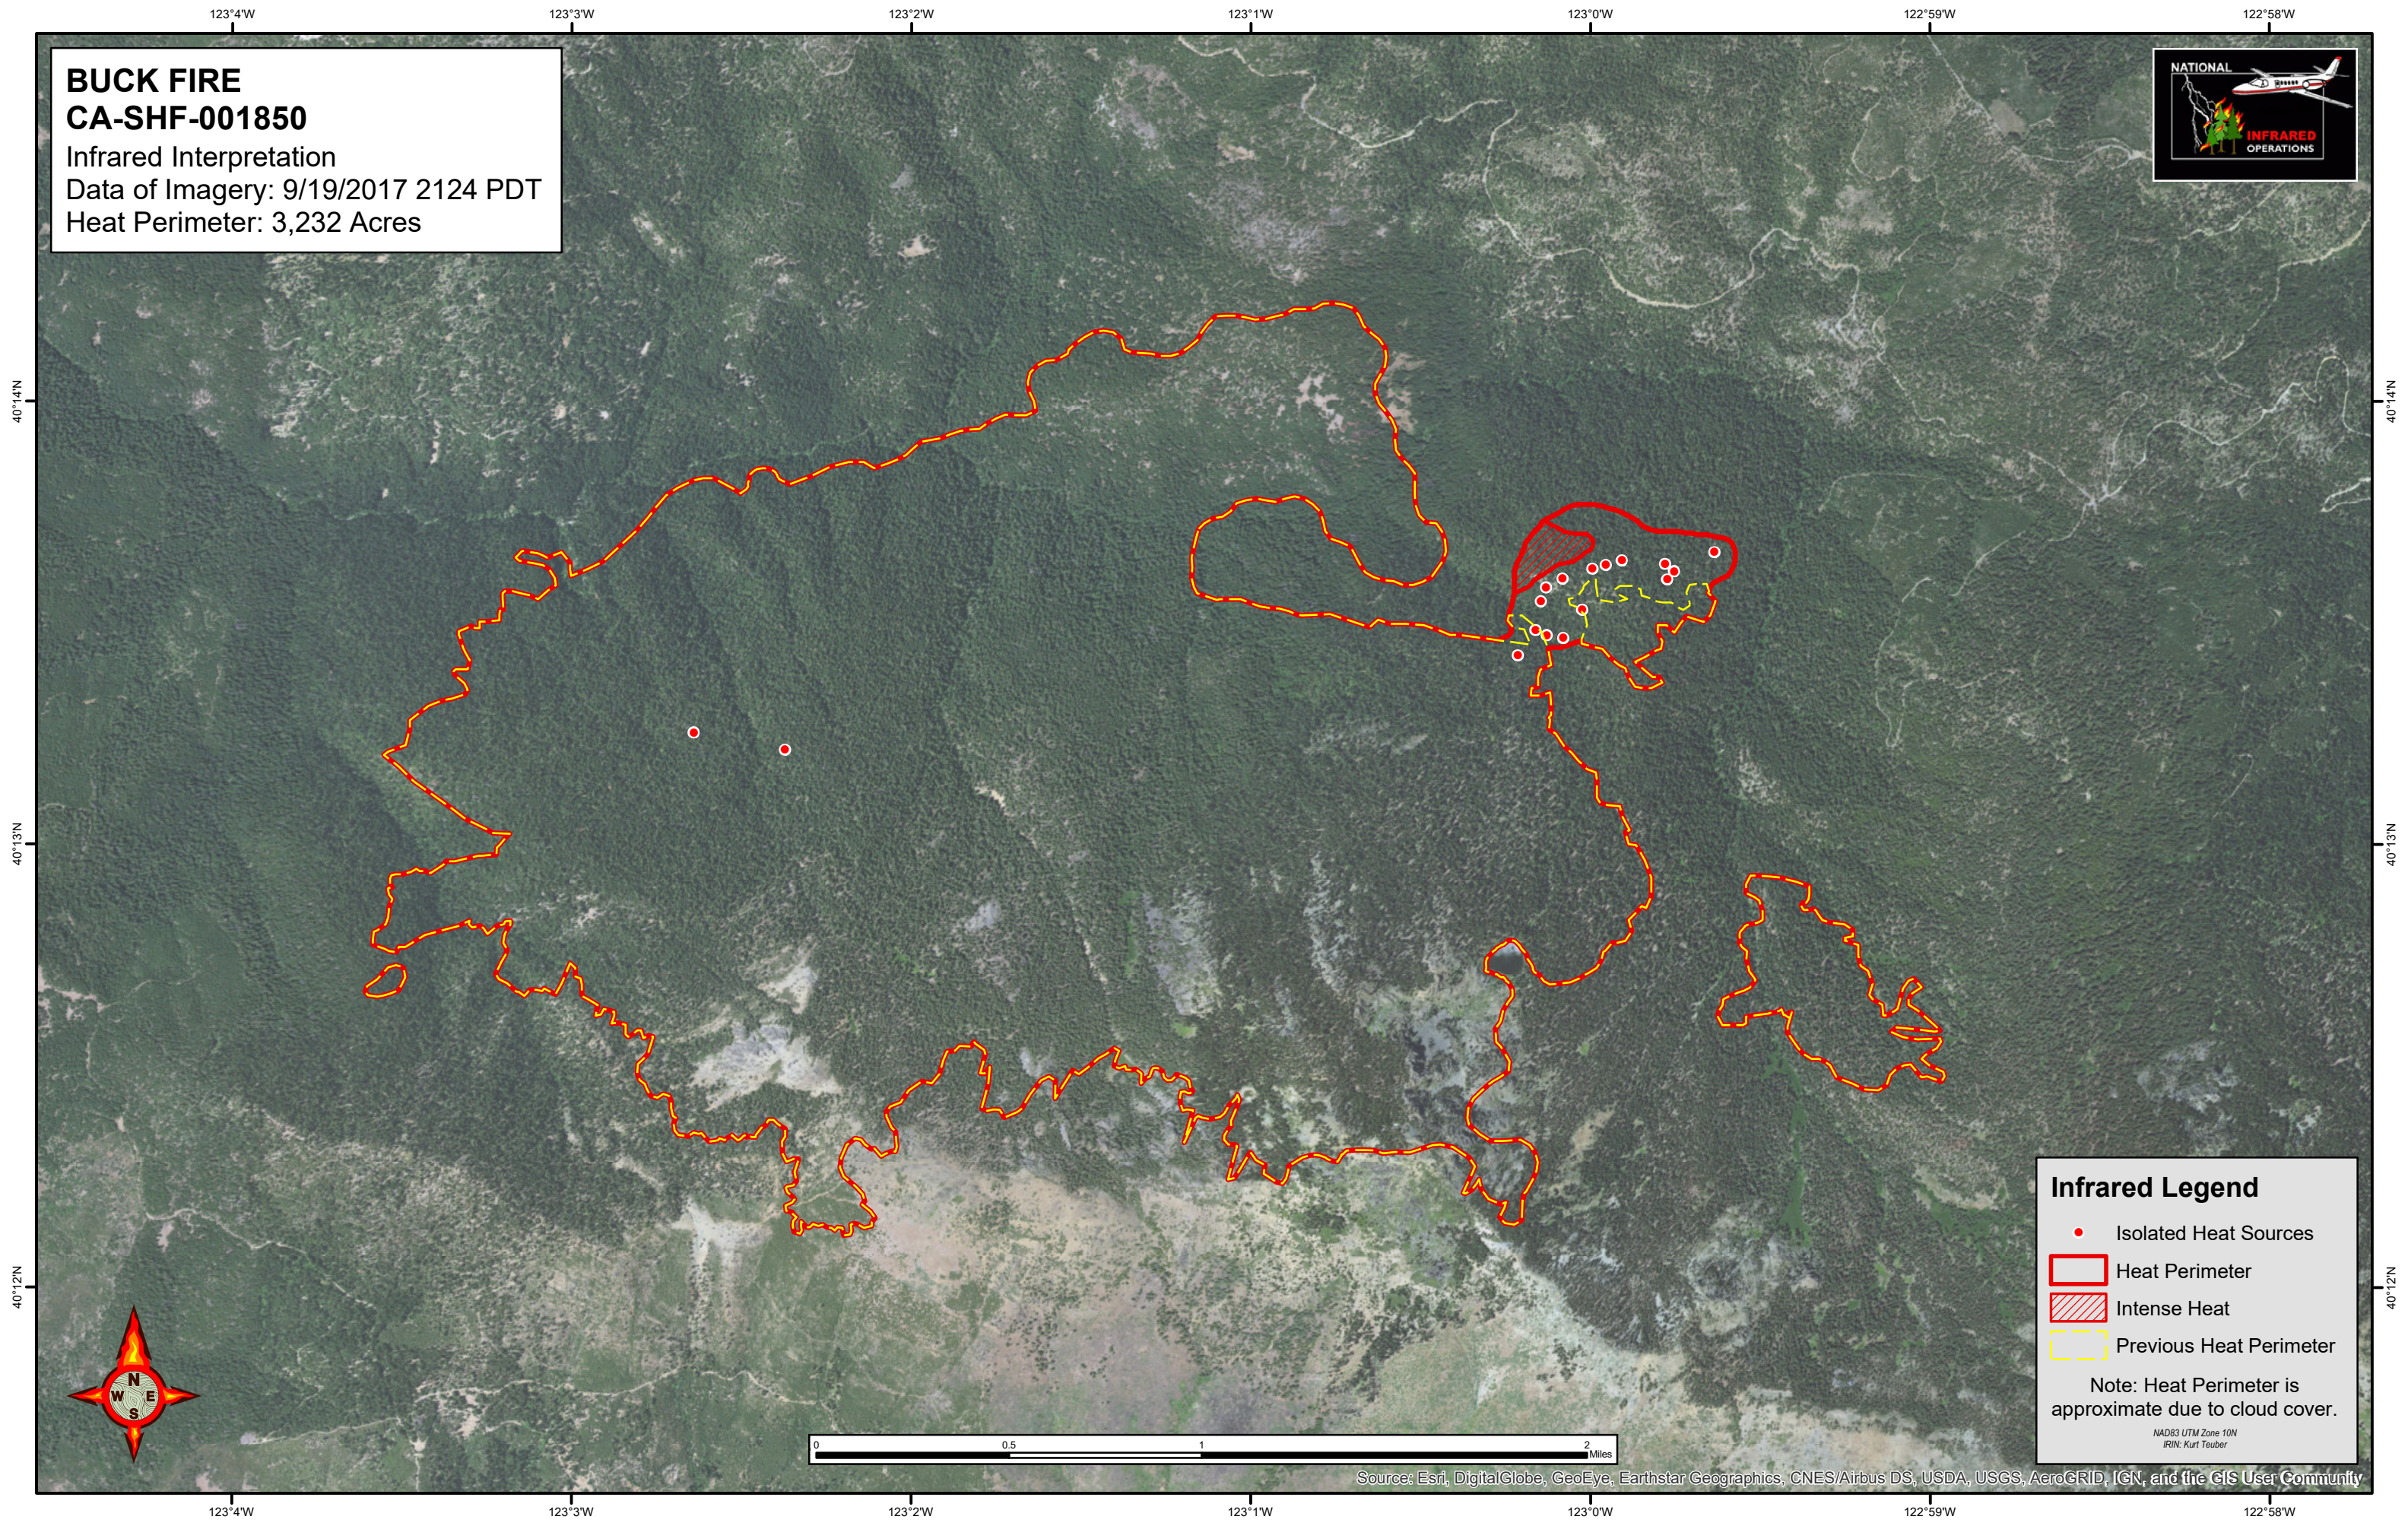

**BUCK FIRE**  
**CA-SHF-001850**  
Infrared Interpretation  
Data of Imagery: 9/19/2017 2124 PDT  
Heat Perimeter: 3,232 Acres

**Infrared Legend**

- Isolated Heat Sources
- ▭ Heat Perimeter
- ▨ Intense Heat
- - - Previous Heat Perimeter

Note: Heat Perimeter is approximate due to cloud cover.

NAD83 UTM Zone 10N  
IRIN: Kurt Teuber

Source: Esri, DigitalGlobe, GeoEye, Earthstar Geographics, CNES/Airbus DS, USDA, USGS, AeroGRID, IGN, and the GIS User Community