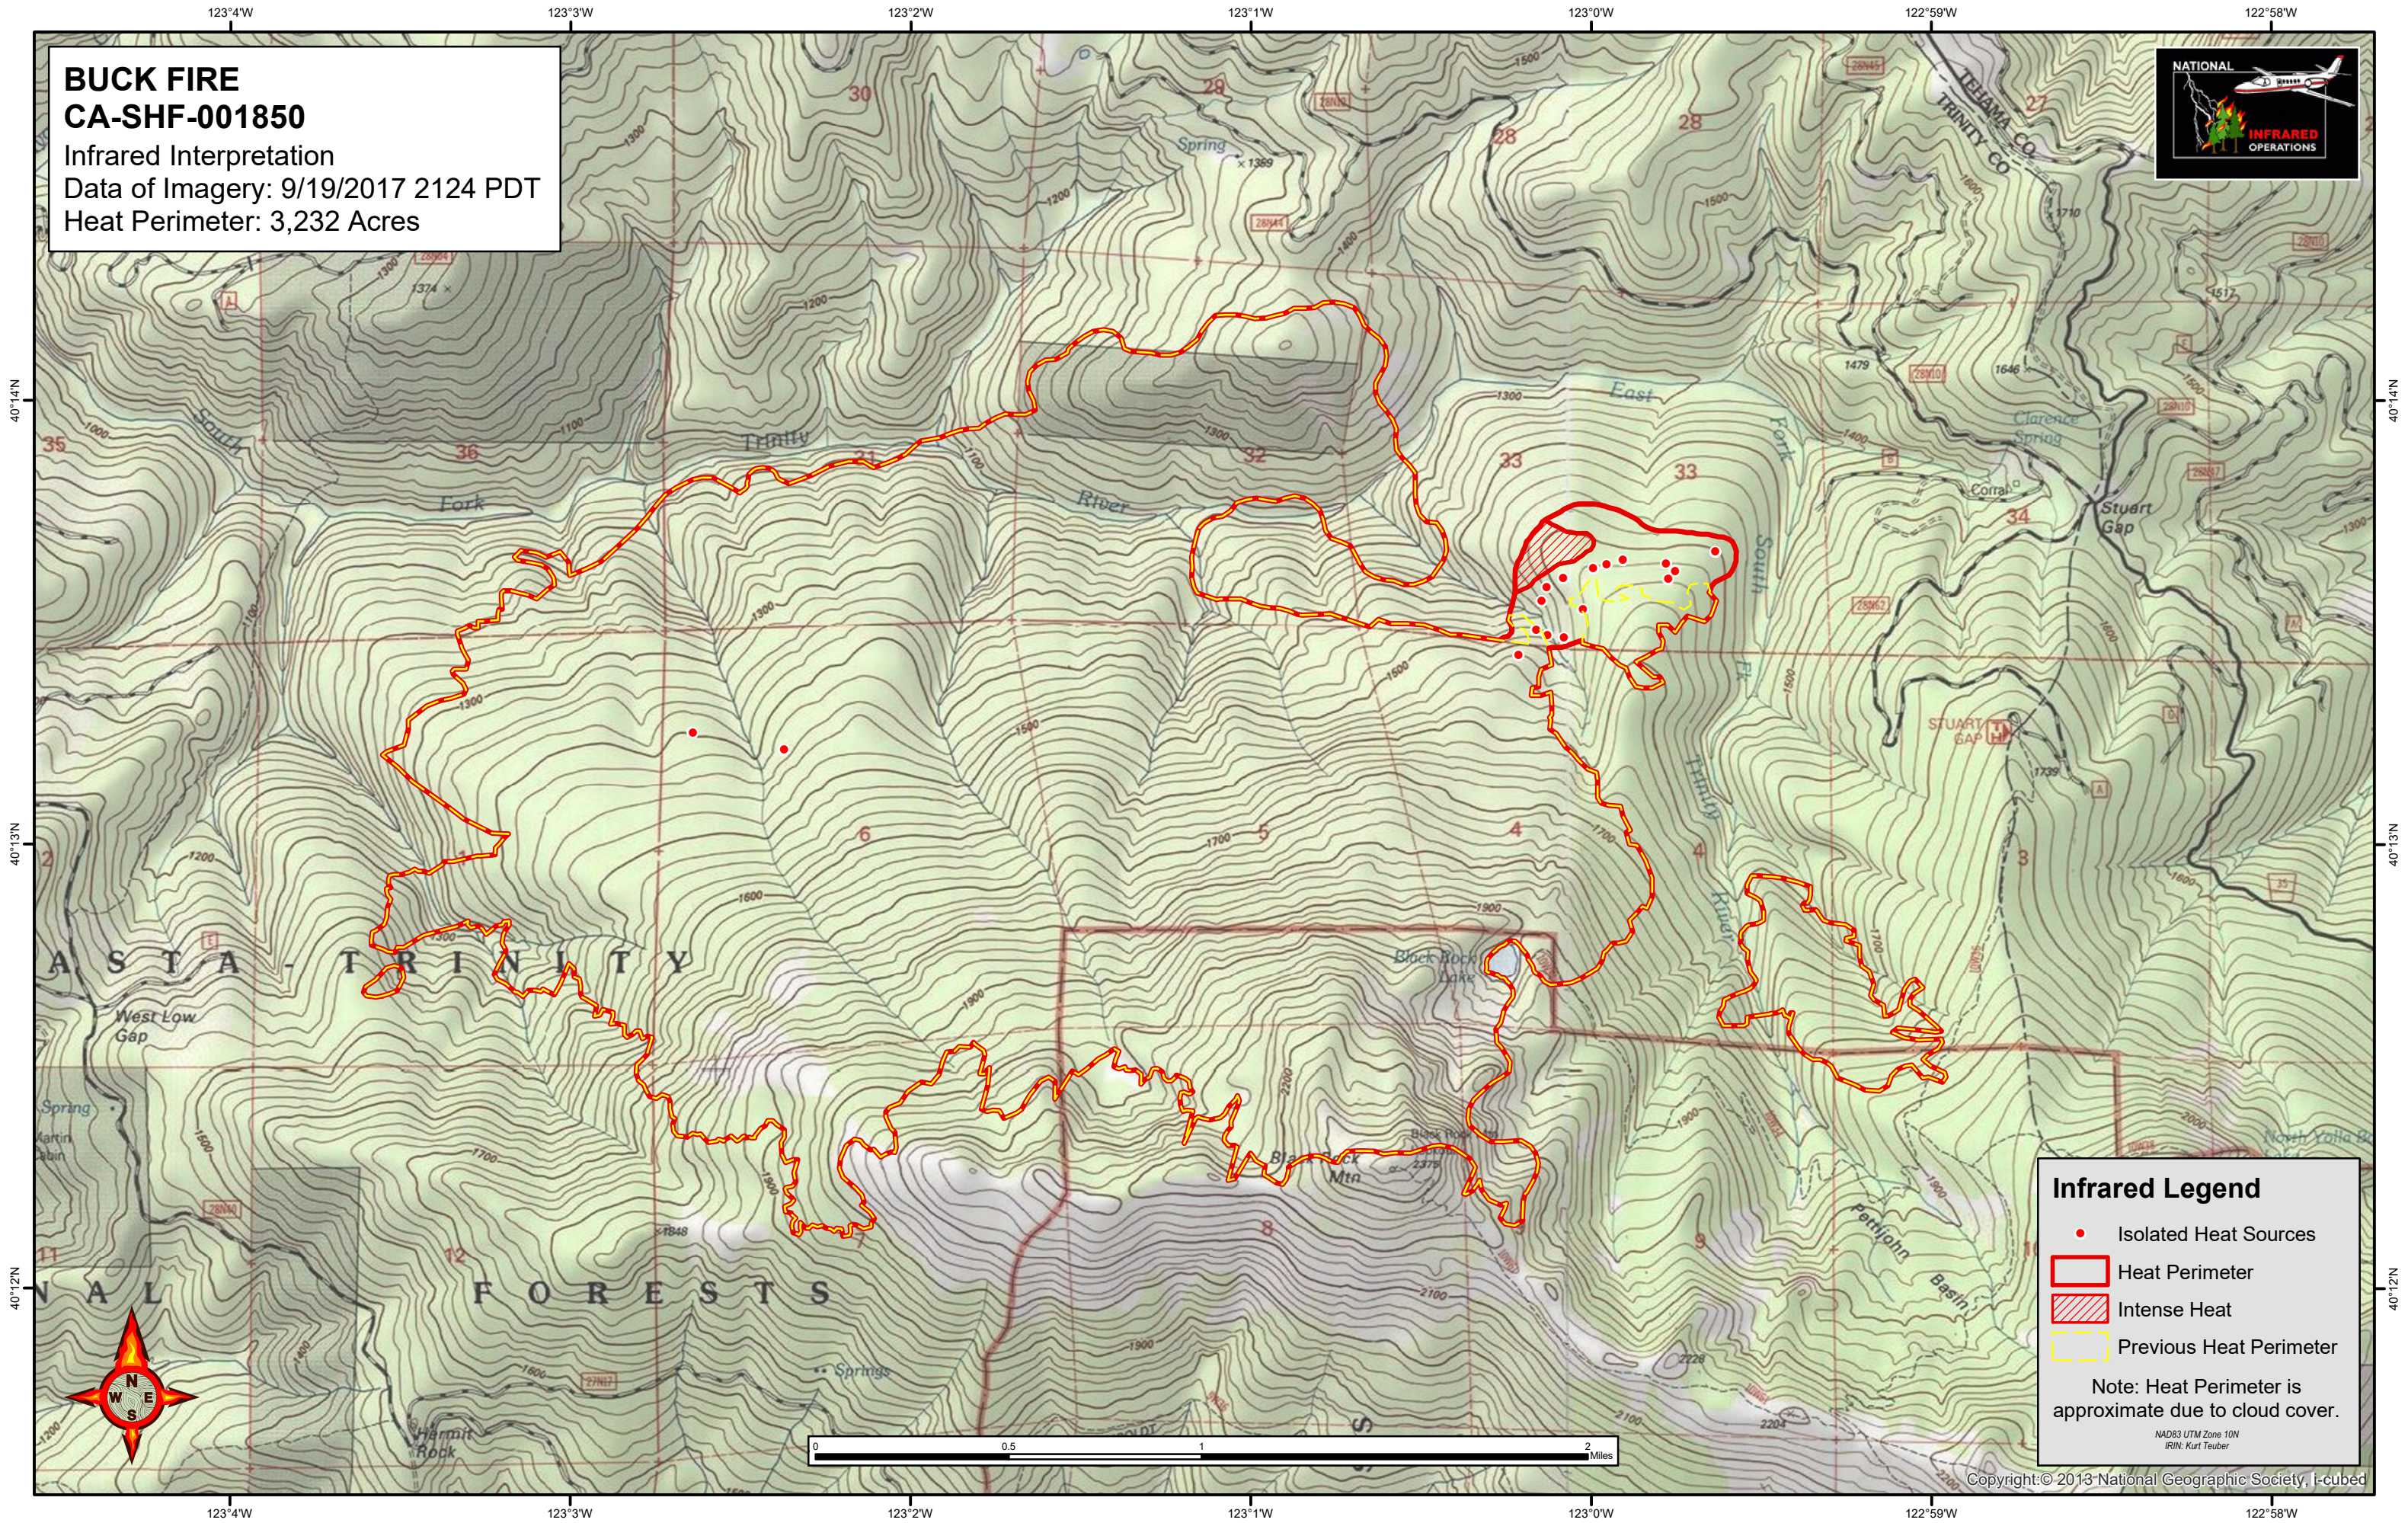

BUCK FIRE
CA-SHF-001850
 Infrared Interpretation
 Data of Imagery: 9/19/2017 2124 PDT
 Heat Perimeter: 3,232 Acres

Infrared Legend

- Isolated Heat Sources
- ▭ Heat Perimeter
- ▨ Intense Heat
- - - Previous Heat Perimeter

Note: Heat Perimeter is approximate due to cloud cover.

NAD83 UTM Zone 10N
 IRIN: Kurt Teuber