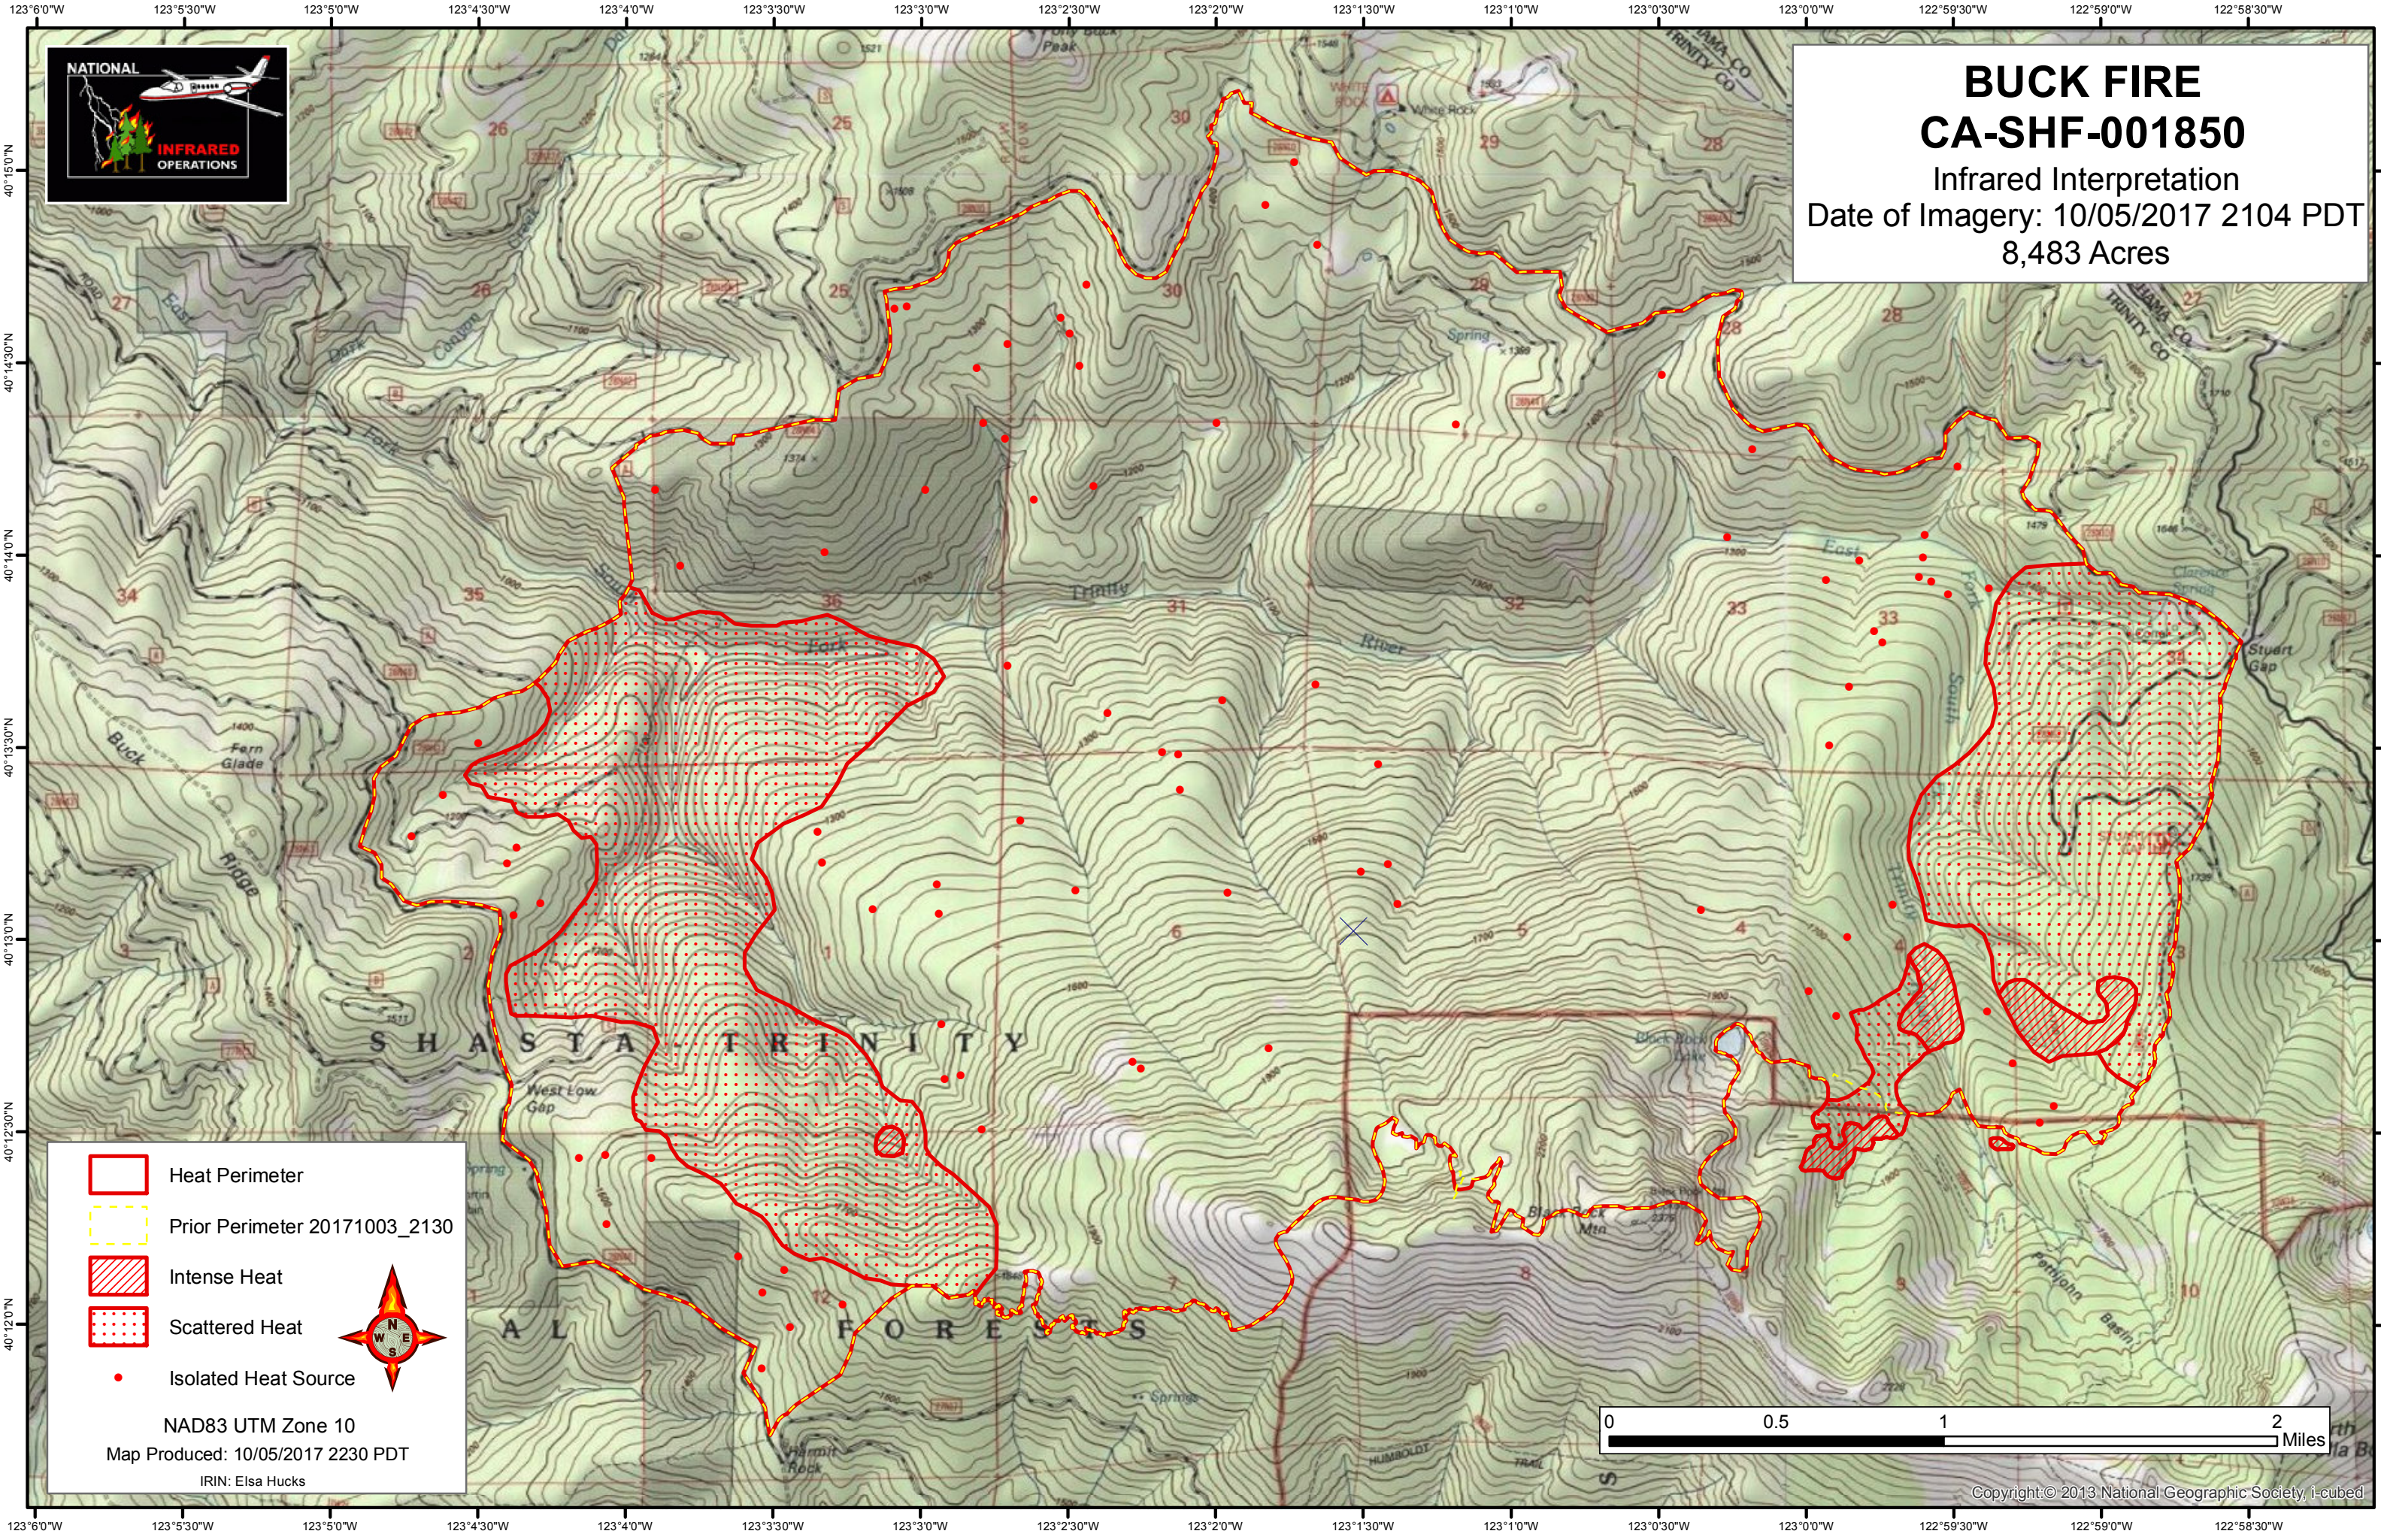

BUCK FIRE
CA-SHF-001850
Infrared Interpretation
Date of Imagery: 10/05/2017 2104 PDT
8,483 Acres

-  Heat Perimeter
-  Prior Perimeter 20171003_2130
-  Intense Heat
-  Scattered Heat
-  Isolated Heat Source

NAD83 UTM Zone 10
Map Produced: 10/05/2017 2230 PDT
IRIN: Elsa Hucks