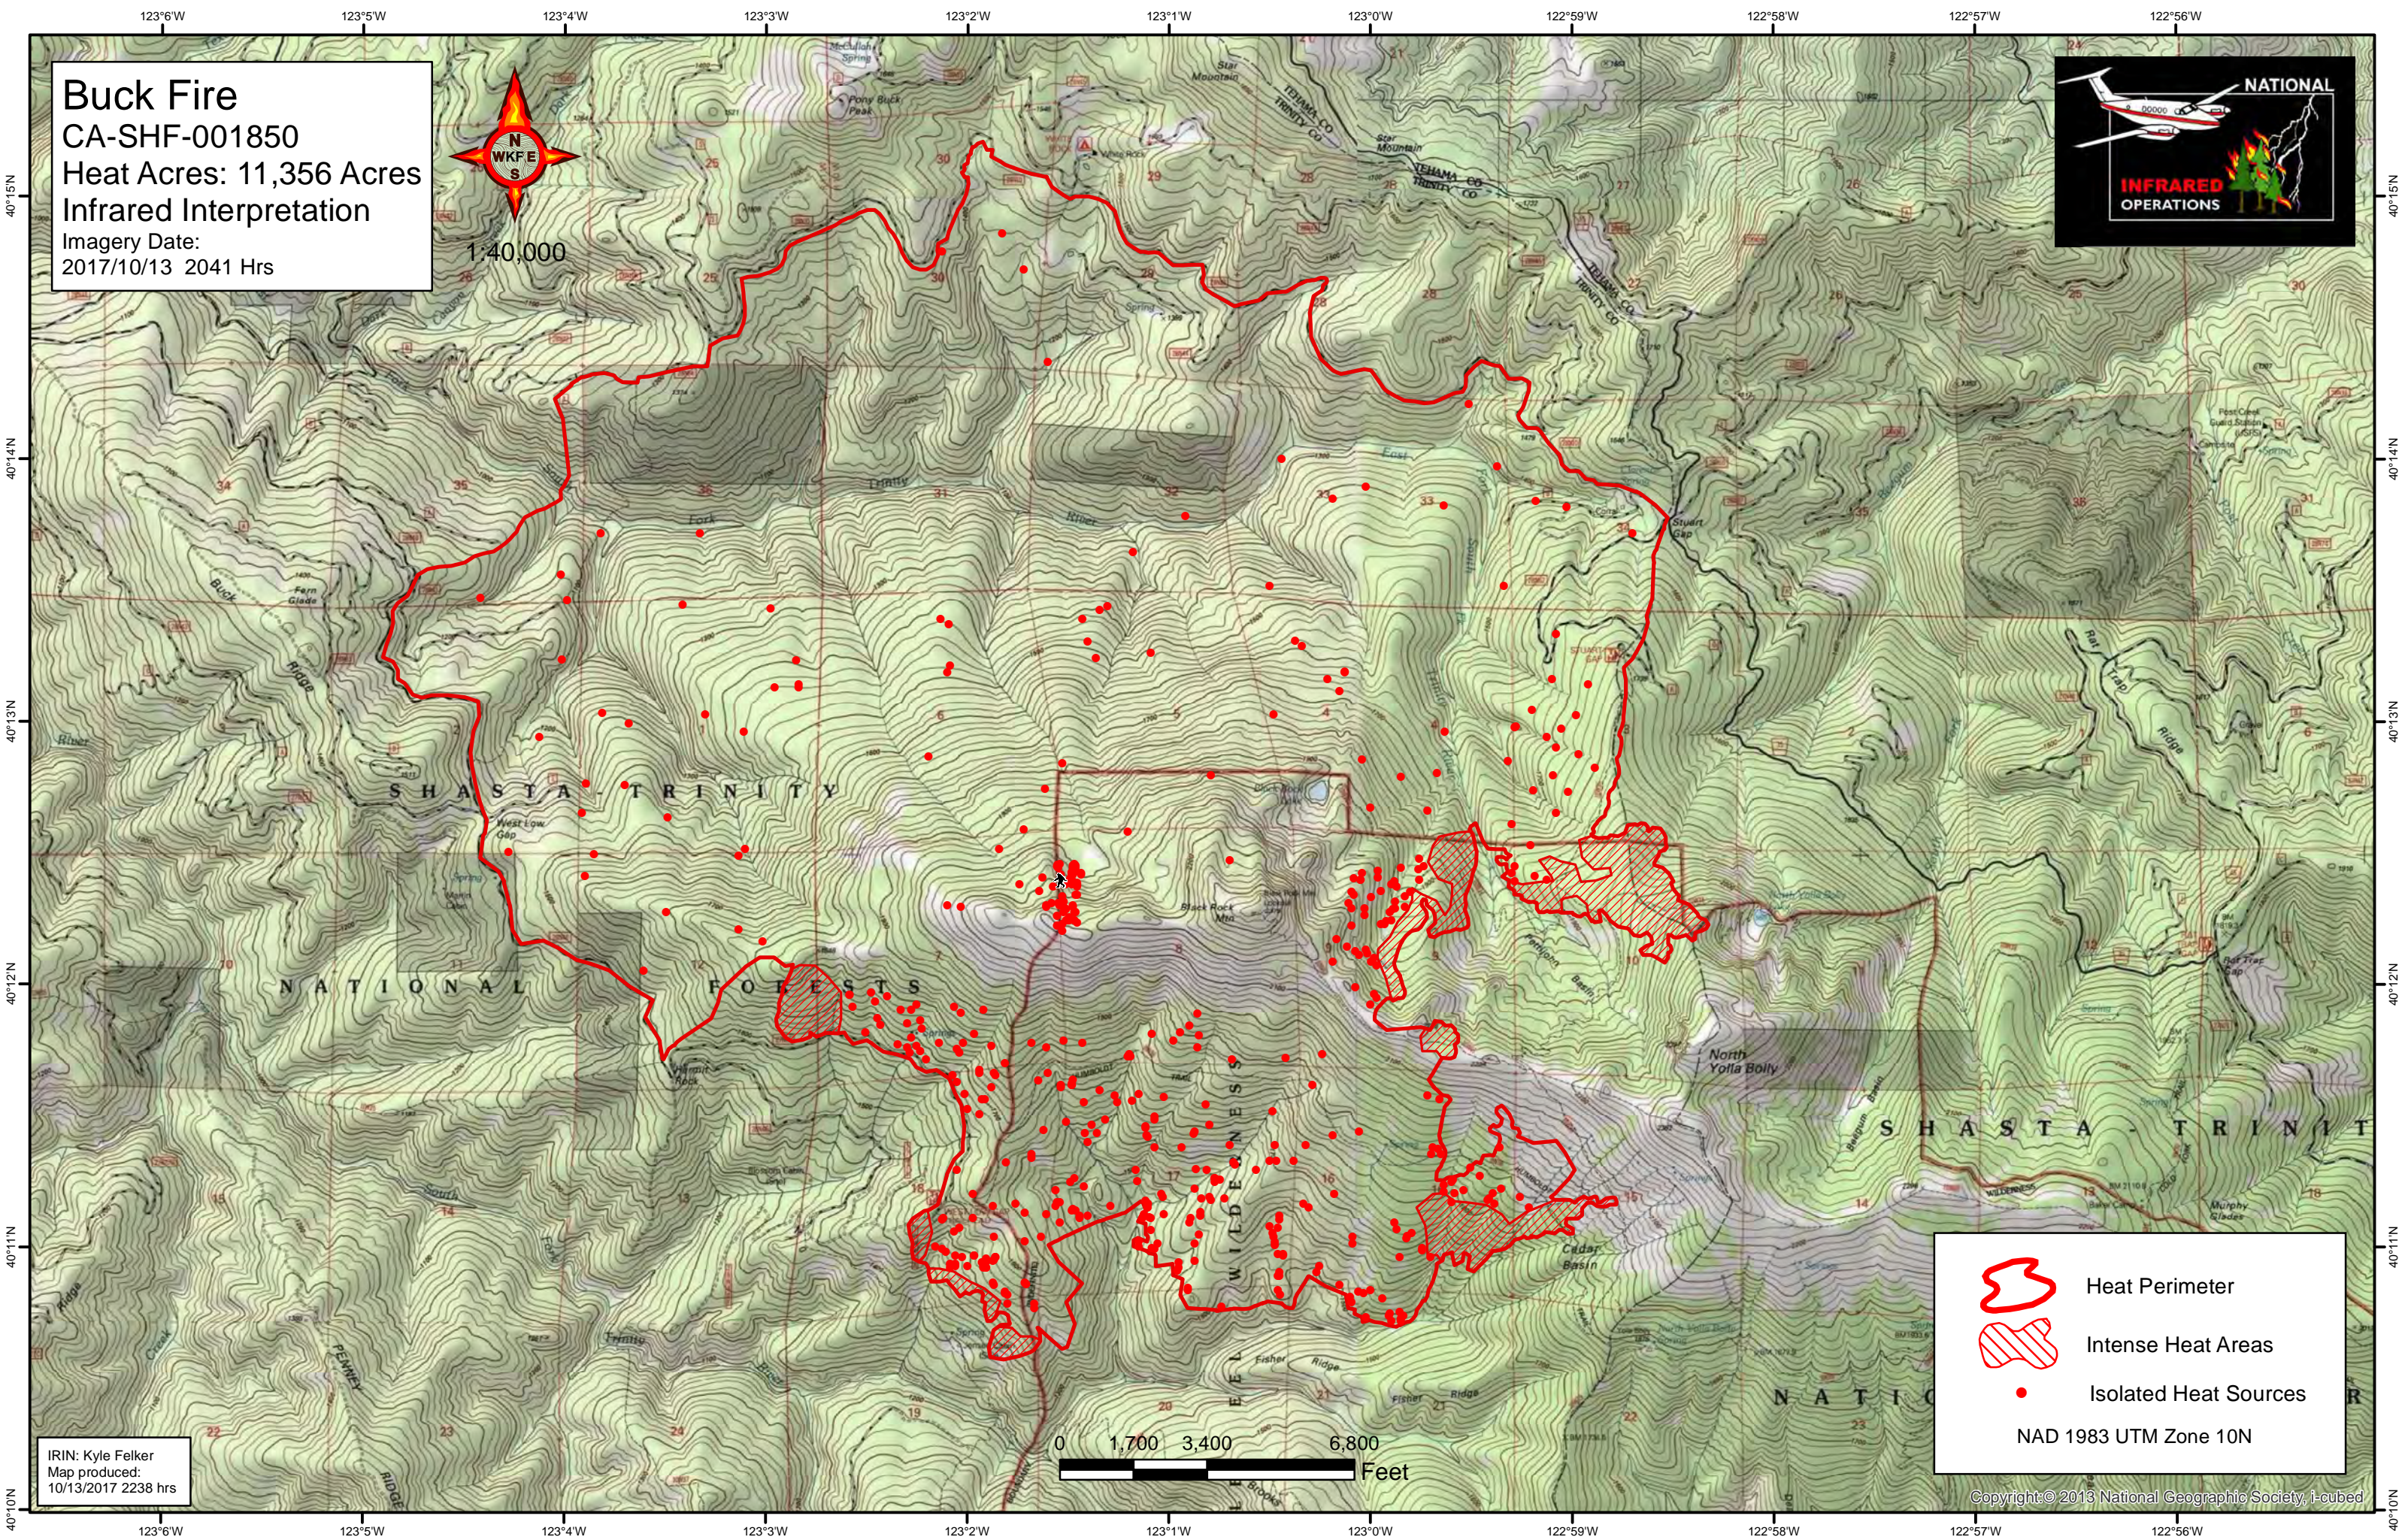

Buck Fire
CA-SHF-001850
Heat Acres: 11,356 Acres
Infrared Interpretation
Imagery Date:
2017/10/13 2041 Hrs

- Heat Perimeter
- Intense Heat Areas
- Isolated Heat Sources

NAD 1983 UTM Zone 10N

IRIN: Kyle Felker
Map produced:
10/13/2017 2238 hrs