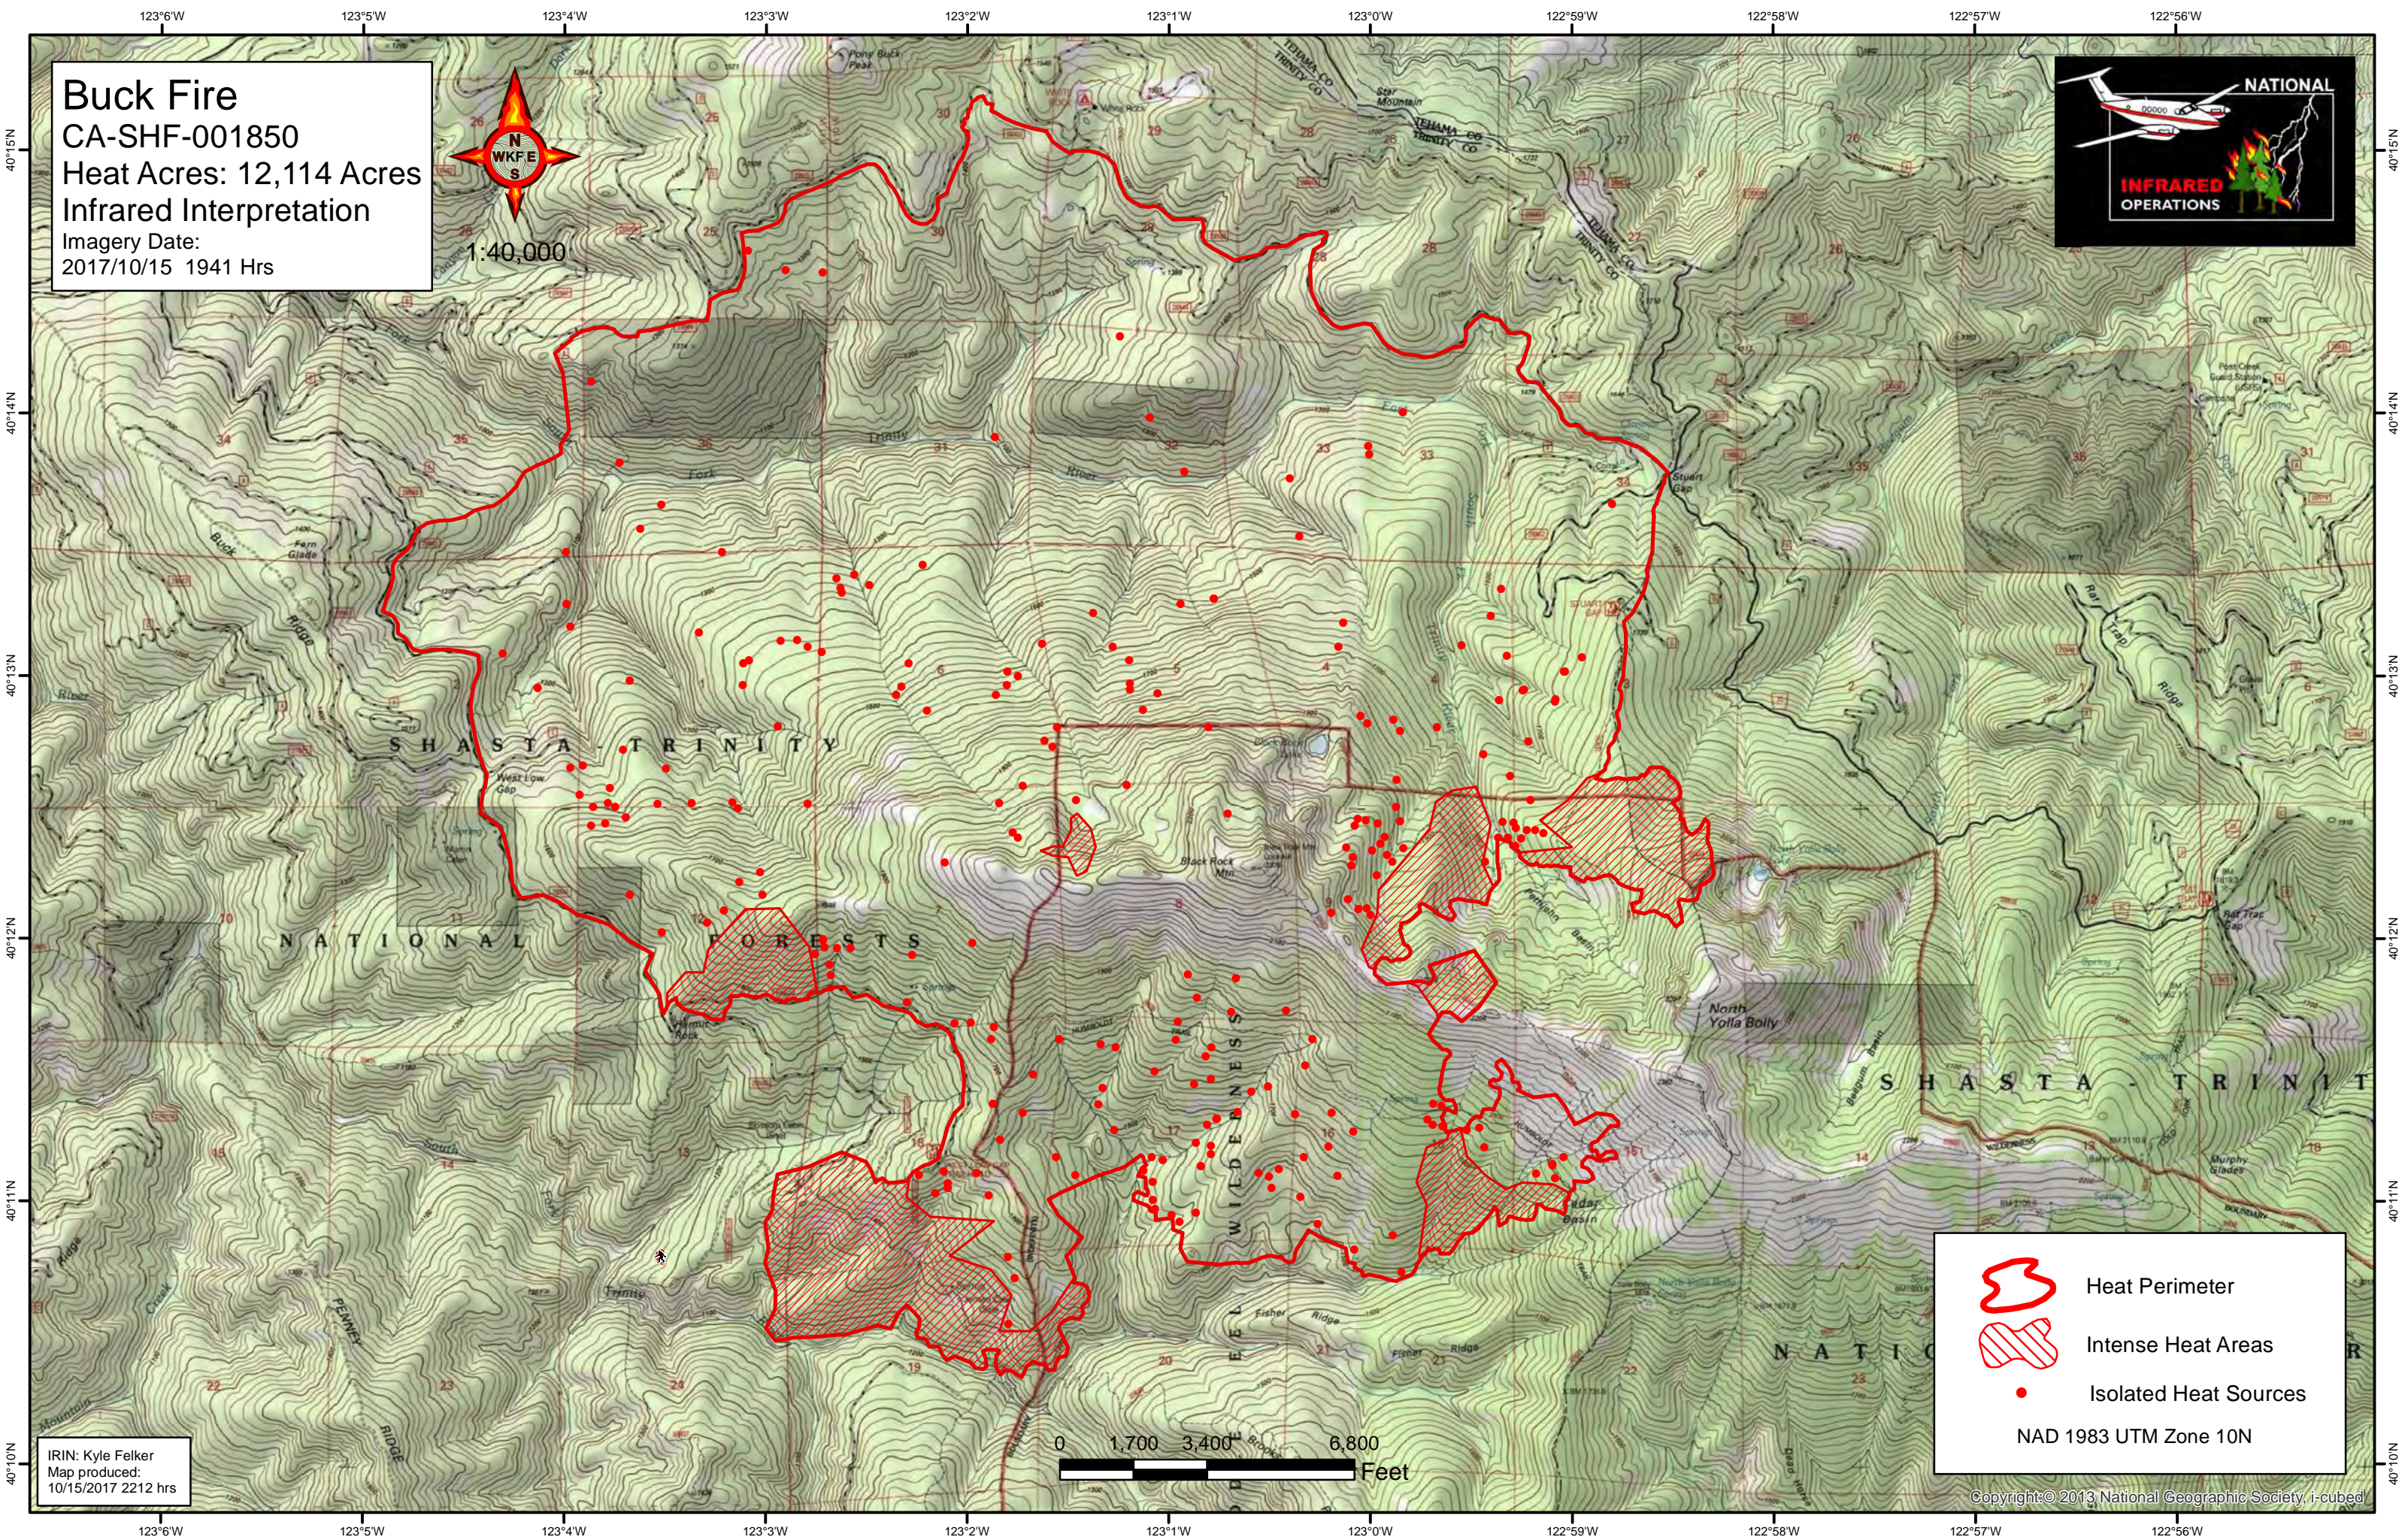

Buck Fire
CA-SHF-001850
Heat Acres: 12,114 Acres
Infrared Interpretation
Imagery Date:
2017/10/15 1941 Hrs

1:40,000

- Heat Perimeter
- Intense Heat Areas
- Isolated Heat Sources

NAD 1983 UTM Zone 10N

IRIN: Kyle Felker
Map produced:
10/15/2017 2212 hrs