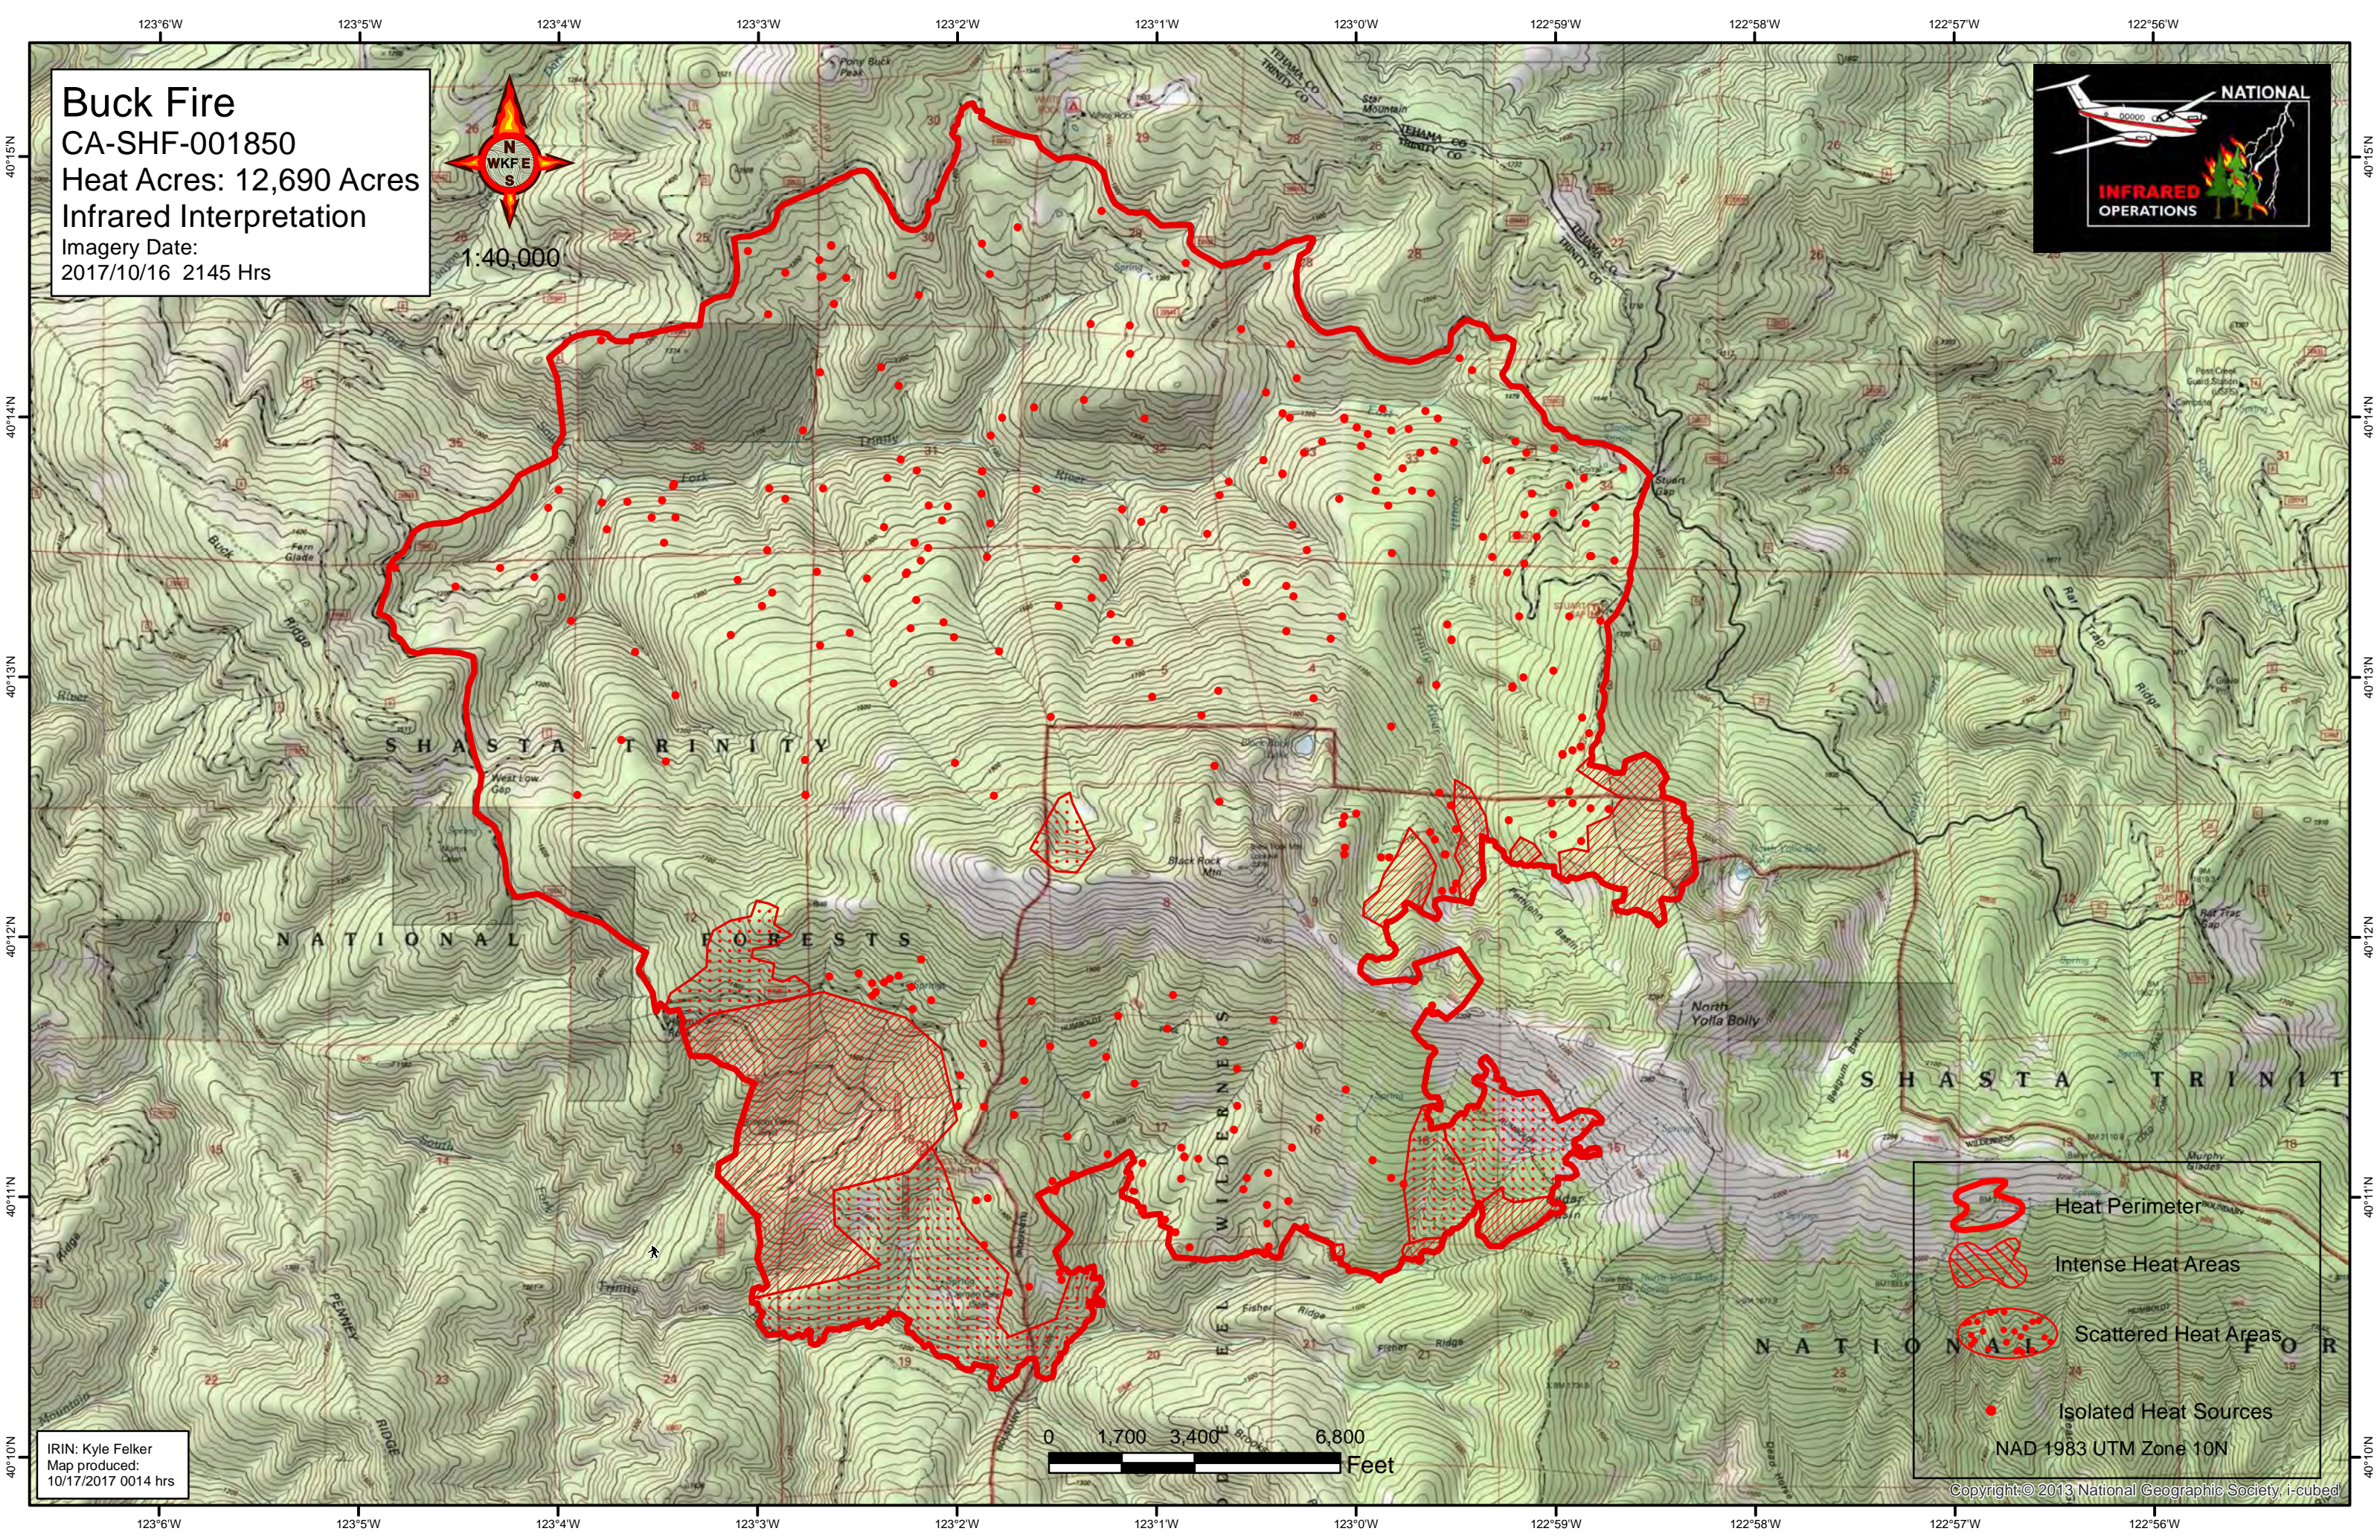

Buck Fire
CA-SHF-001850
Heat Acres: 12,690 Acres
Infrared Interpretation
Imagery Date:
2017/10/16 2145 Hrs

1:40,000

Legend

- Heat Perimeter
- Intense Heat Areas
- Scattered Heat Areas
- Isolated Heat Sources

NAD 1983 UTM Zone 10N

IRIN: Kyle Felker
Map produced:
10/17/2017 0014 hrs