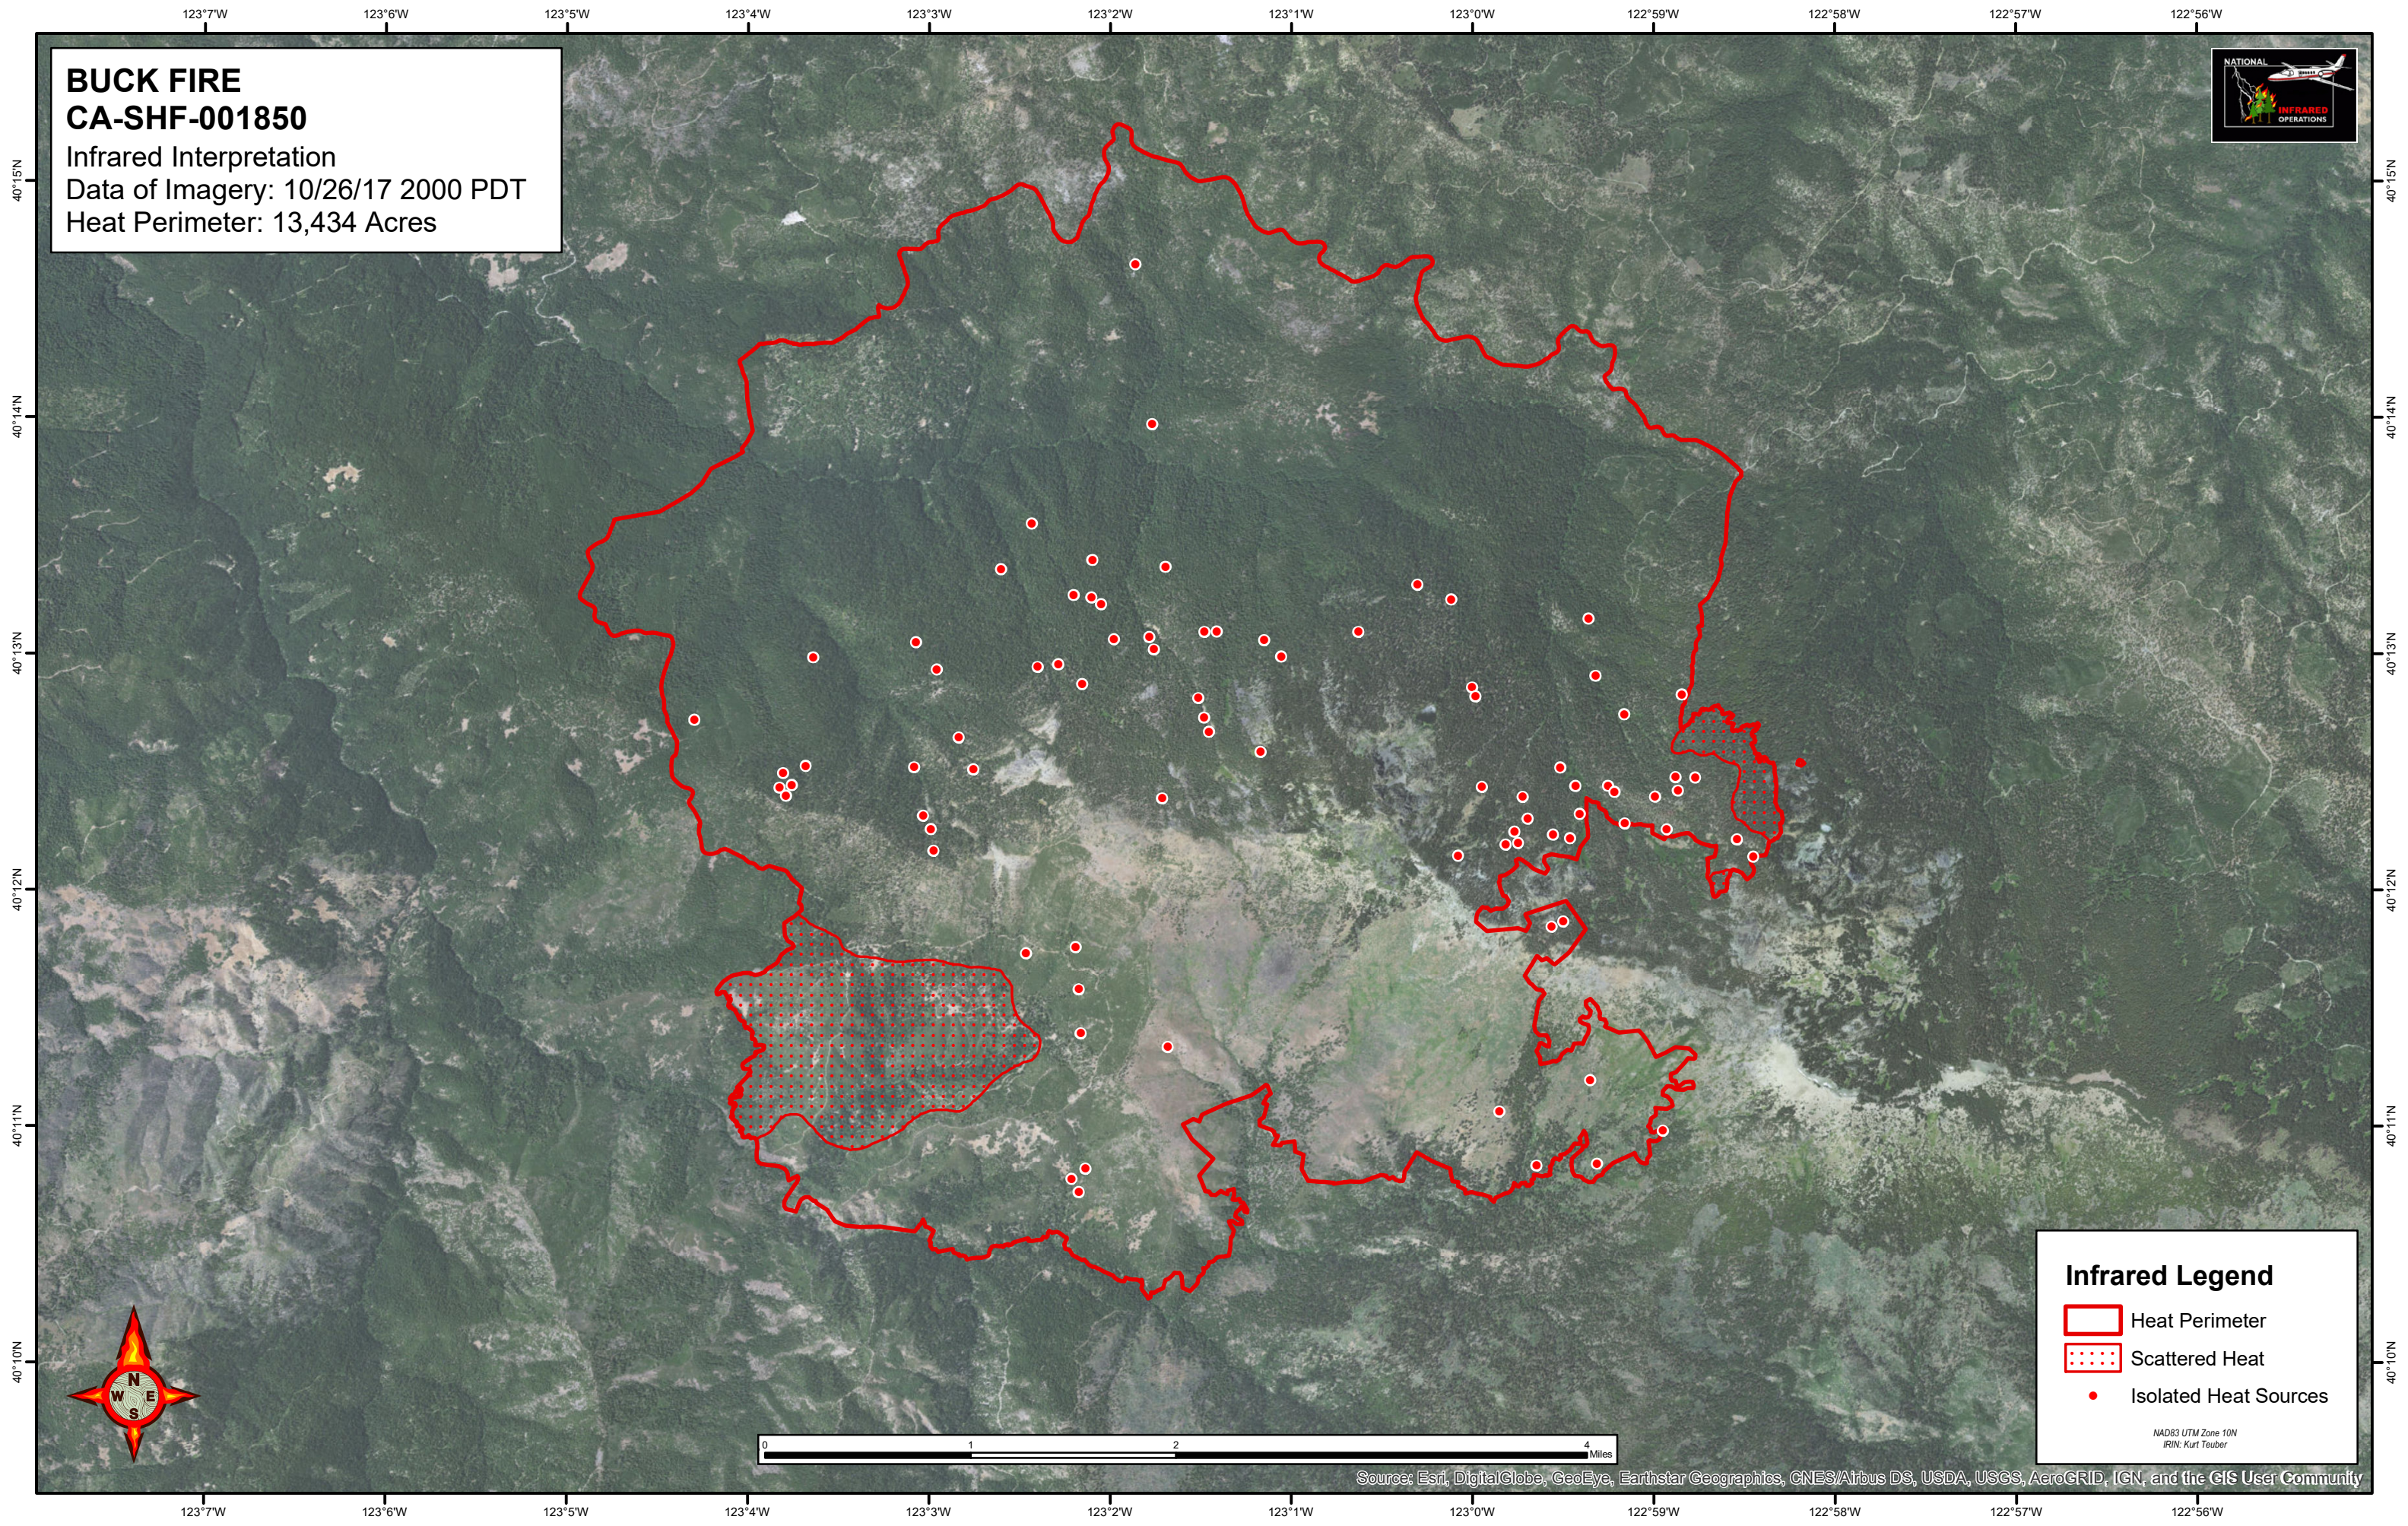

BUCK FIRE
CA-SHF-001850
Infrared Interpretation
Data of Imagery: 10/26/17 2000 PDT
Heat Perimeter: 13,434 Acres

Infrared Legend

-  Heat Perimeter
-  Scattered Heat
-  Isolated Heat Sources

NAD83 UTM Zone 10N
IRIN: Kurt Teuber

Source: Esri, DigitalGlobe, GeoEye, Earthstar Geographics, CNES/Airbus DS, USDA, USGS, AeroGRID, IGN, and the GIS User Community