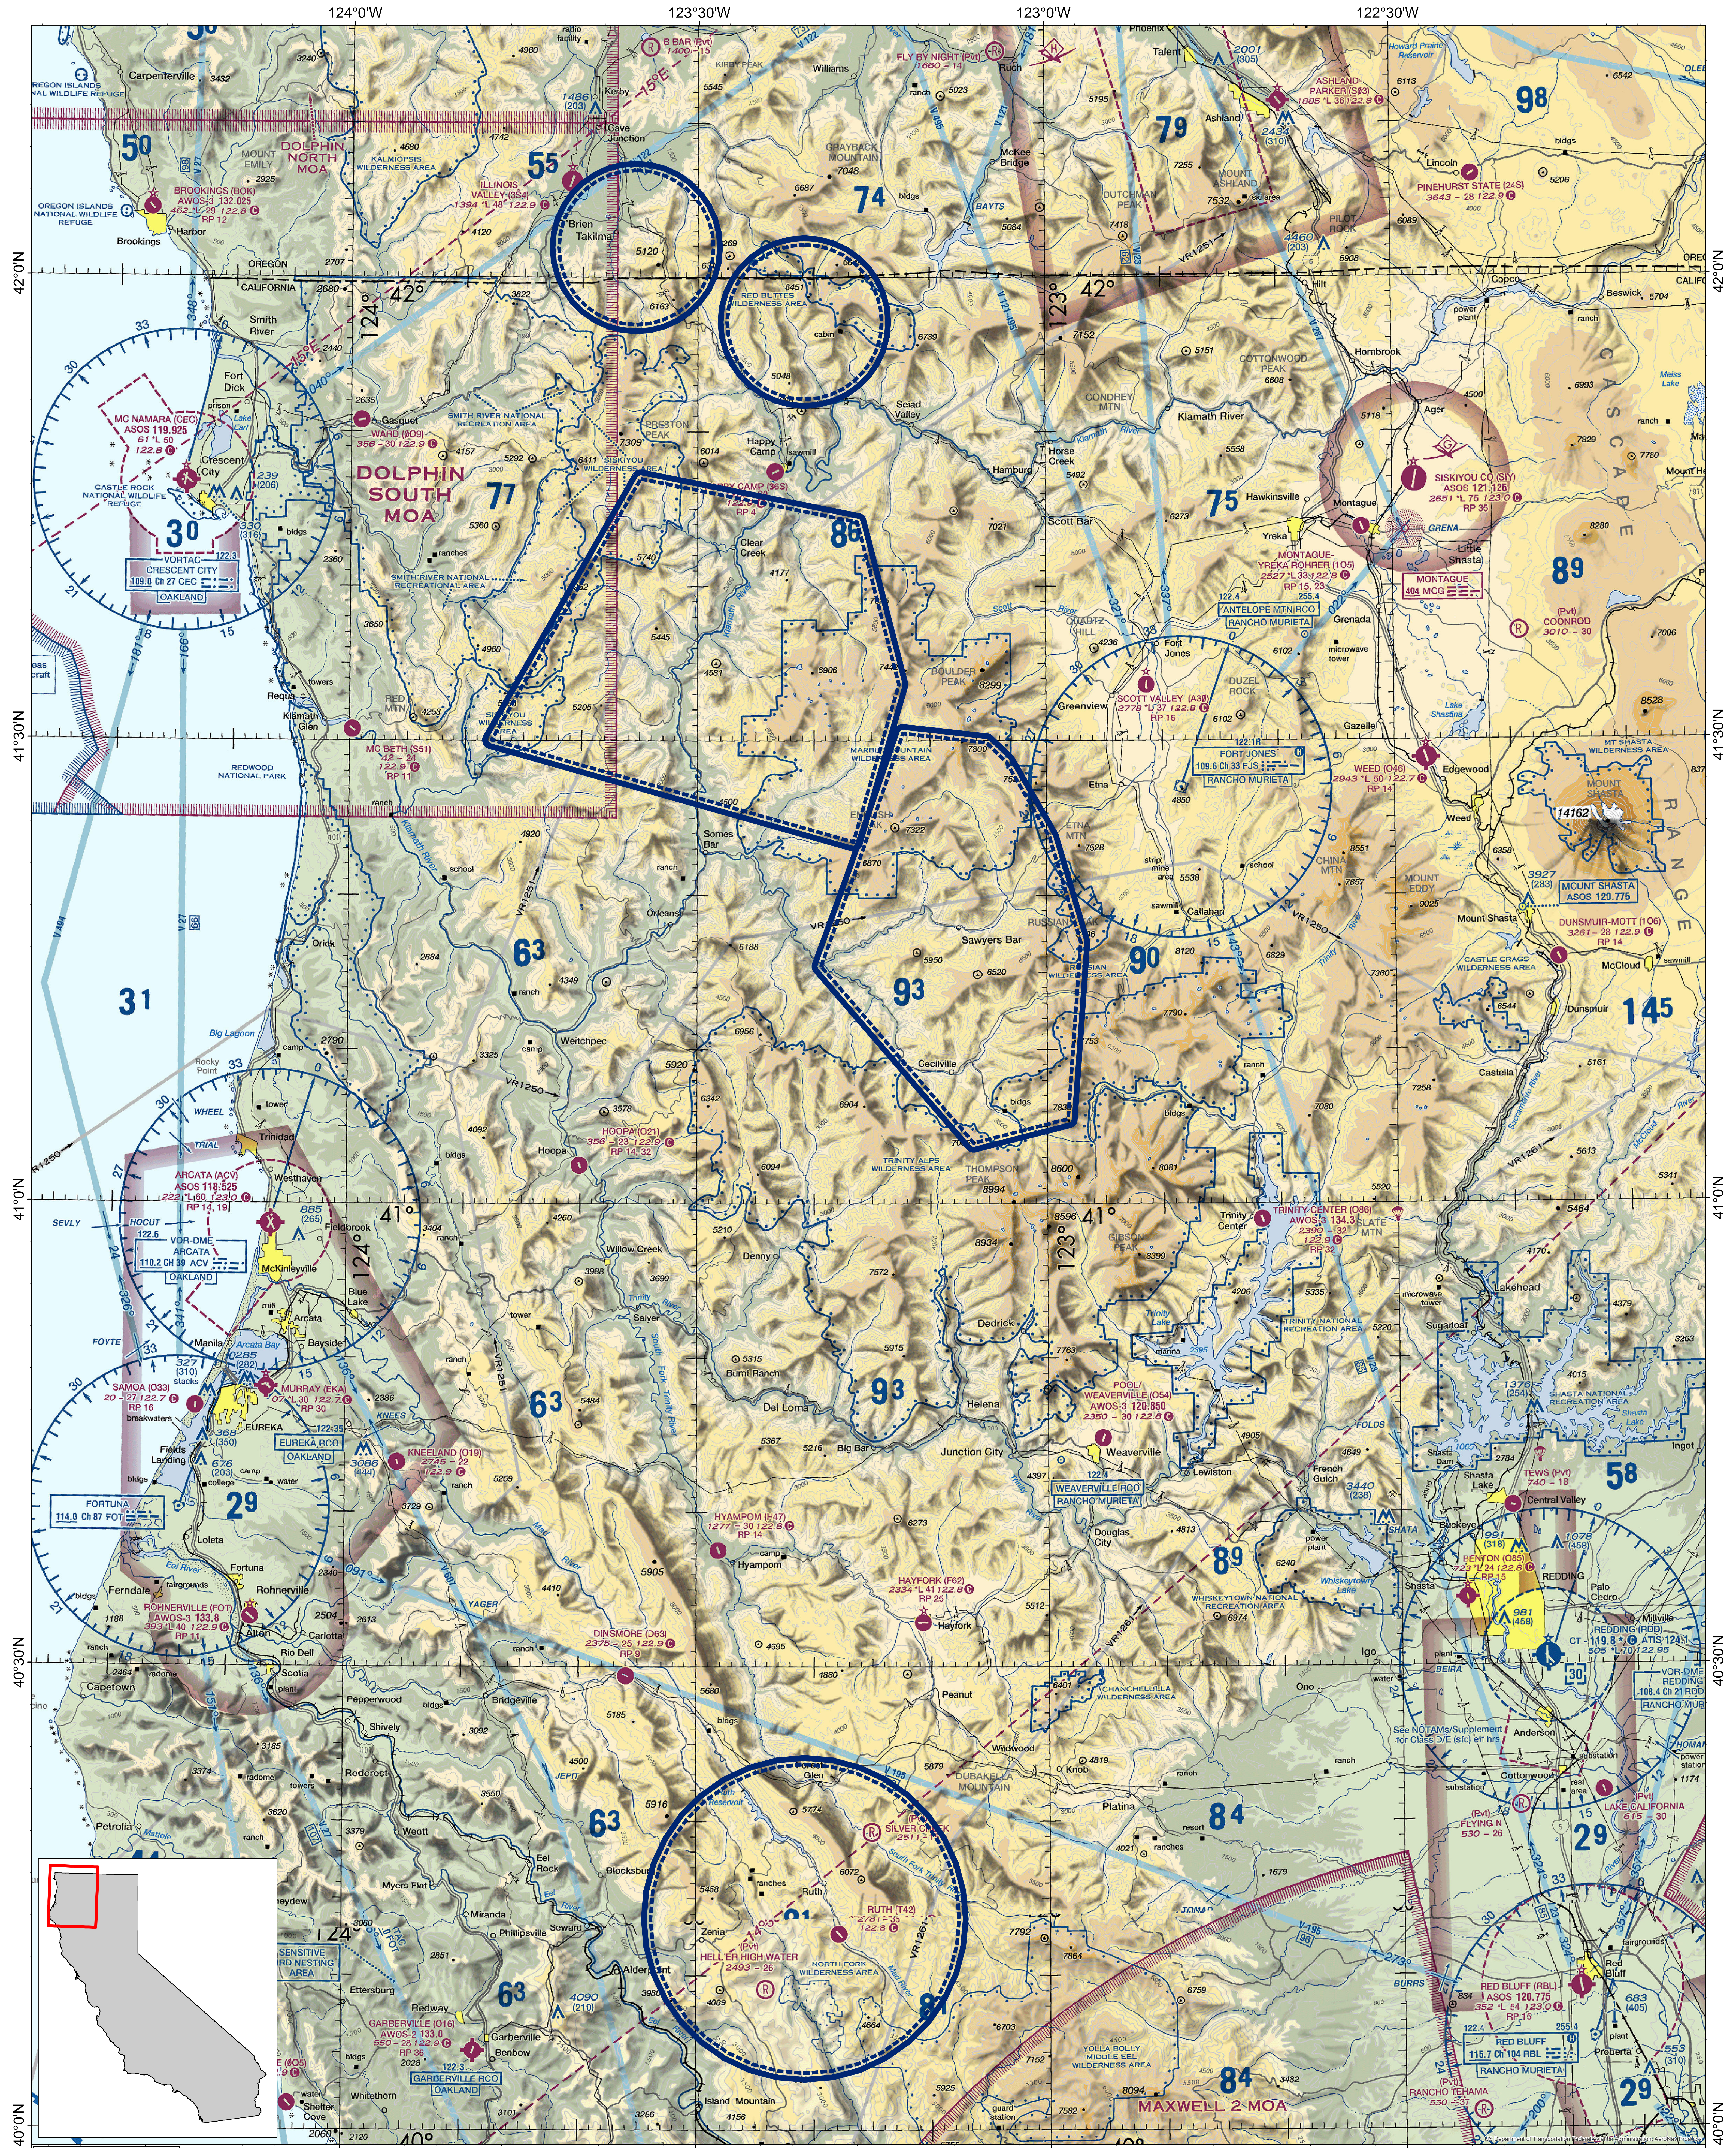

124°0'W

123°30'W

123°0'W

122°30'W

Orleans Complex  
CA-SRF-0741  
TFR Map  
Date: 08/13/2017

TFR as of 08/13/2017