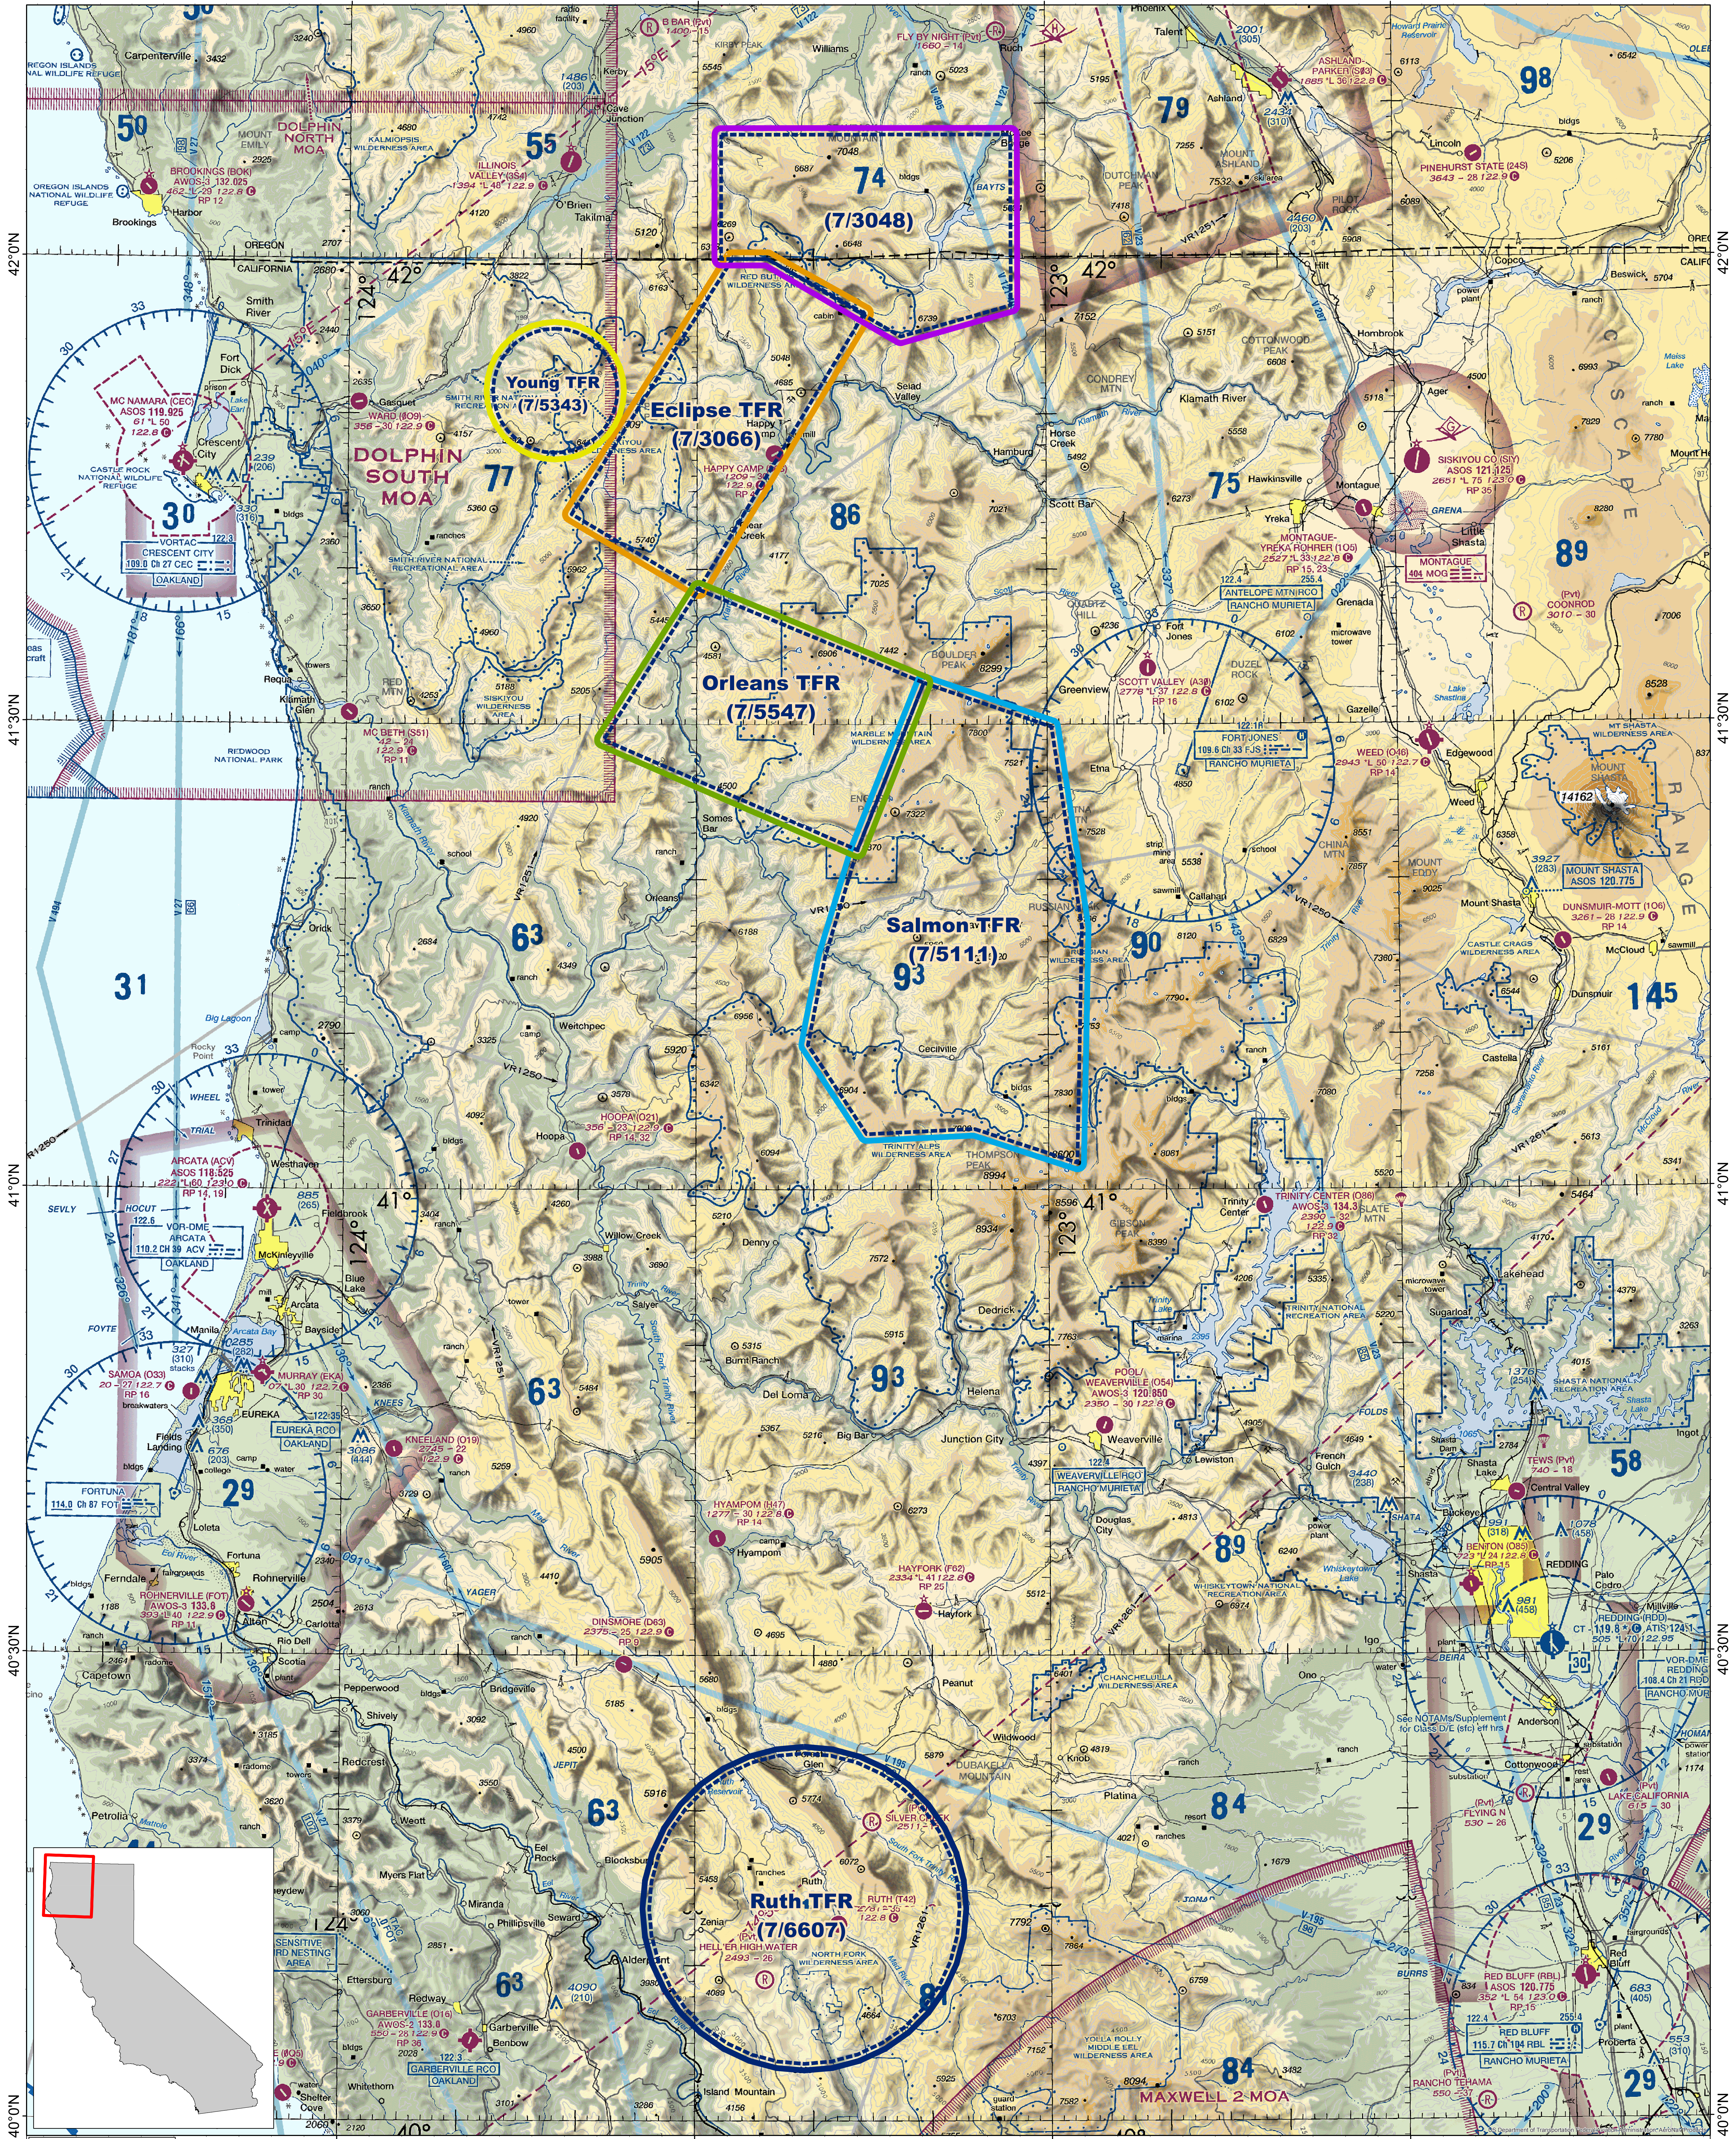

124°0'W

123°30'W

123°0'W

122°30'W

Orleans Complex
CA-SRF-0741
CA-SRF Map
Date: 08/19/2017

- 7/5547
- 7/5111
- 7/5343
- 7/3066
- 7/3048
- 7/6607

TFR Data Current as of
August 18, 2017 21:10