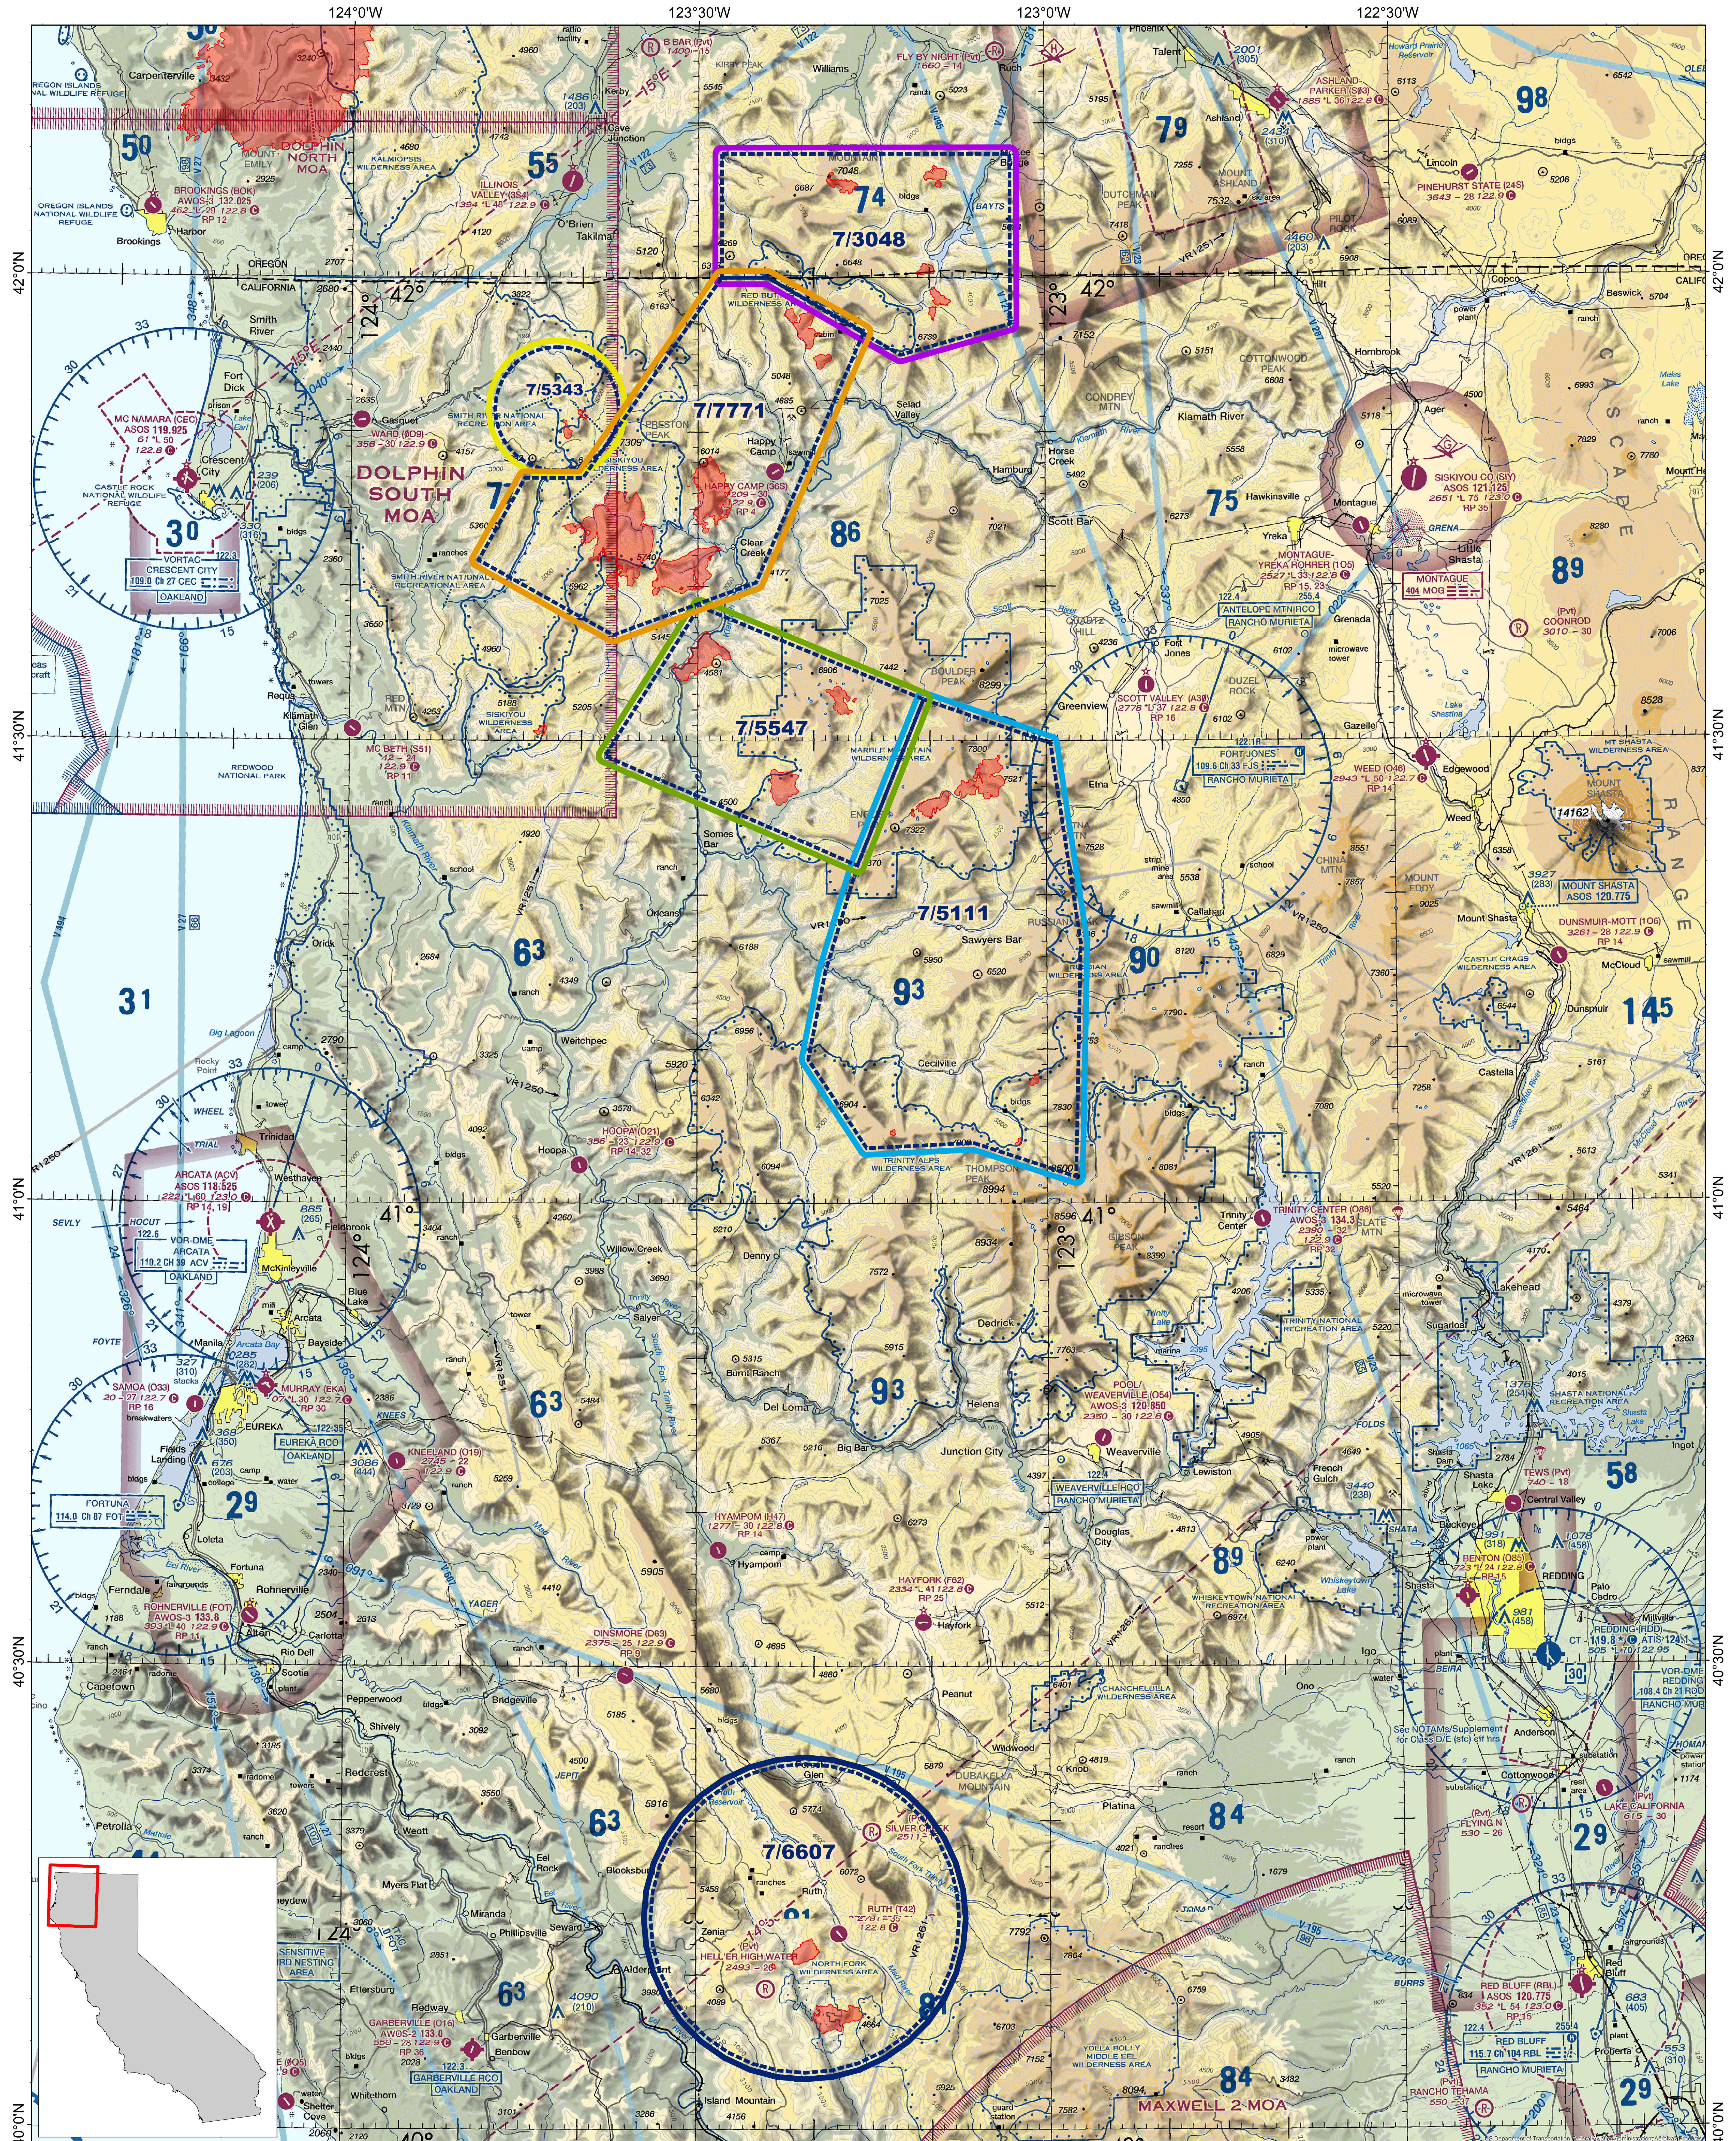

124°0'W

123°30'W

123°0'W

122°30'W

Orleans Complex
CA-SRF-0741
Date: 08/23/2017

- 7/5547 7/5547
- 7/5343 7/5343
- 7/3048 7/3048
- 7/7771 7/7771
- 7/5111 7/5111
- 7/6607 7/6607

Fire Perimeters as of 8/21/2017

TFR Data Current as of August 22, 2017 21:10