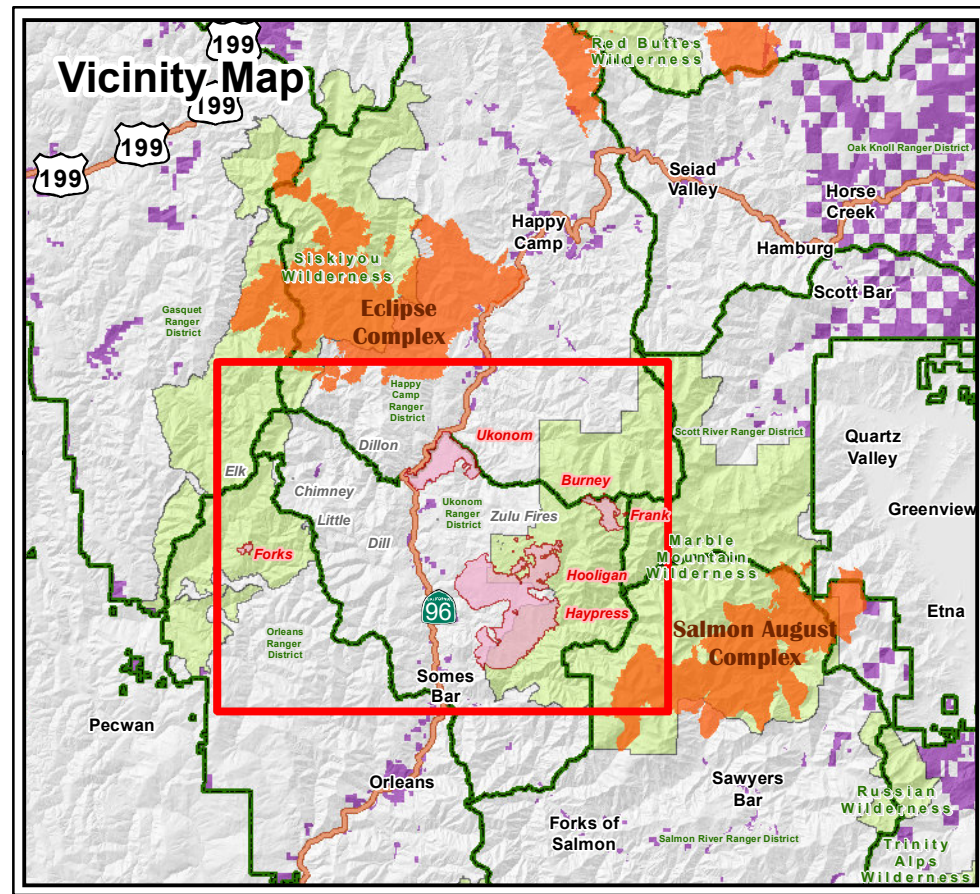

Orleans Complex

CA-SRF-0741

September 7, 2017

Public Information Map

-  Uncontrolled Fire Edge
-  Completed Line
-  Inactive Fire
-  Fire Location
-  Other Fires
-  Non-FS Ownership
-  Wilderness
-  Ranger District Boundary