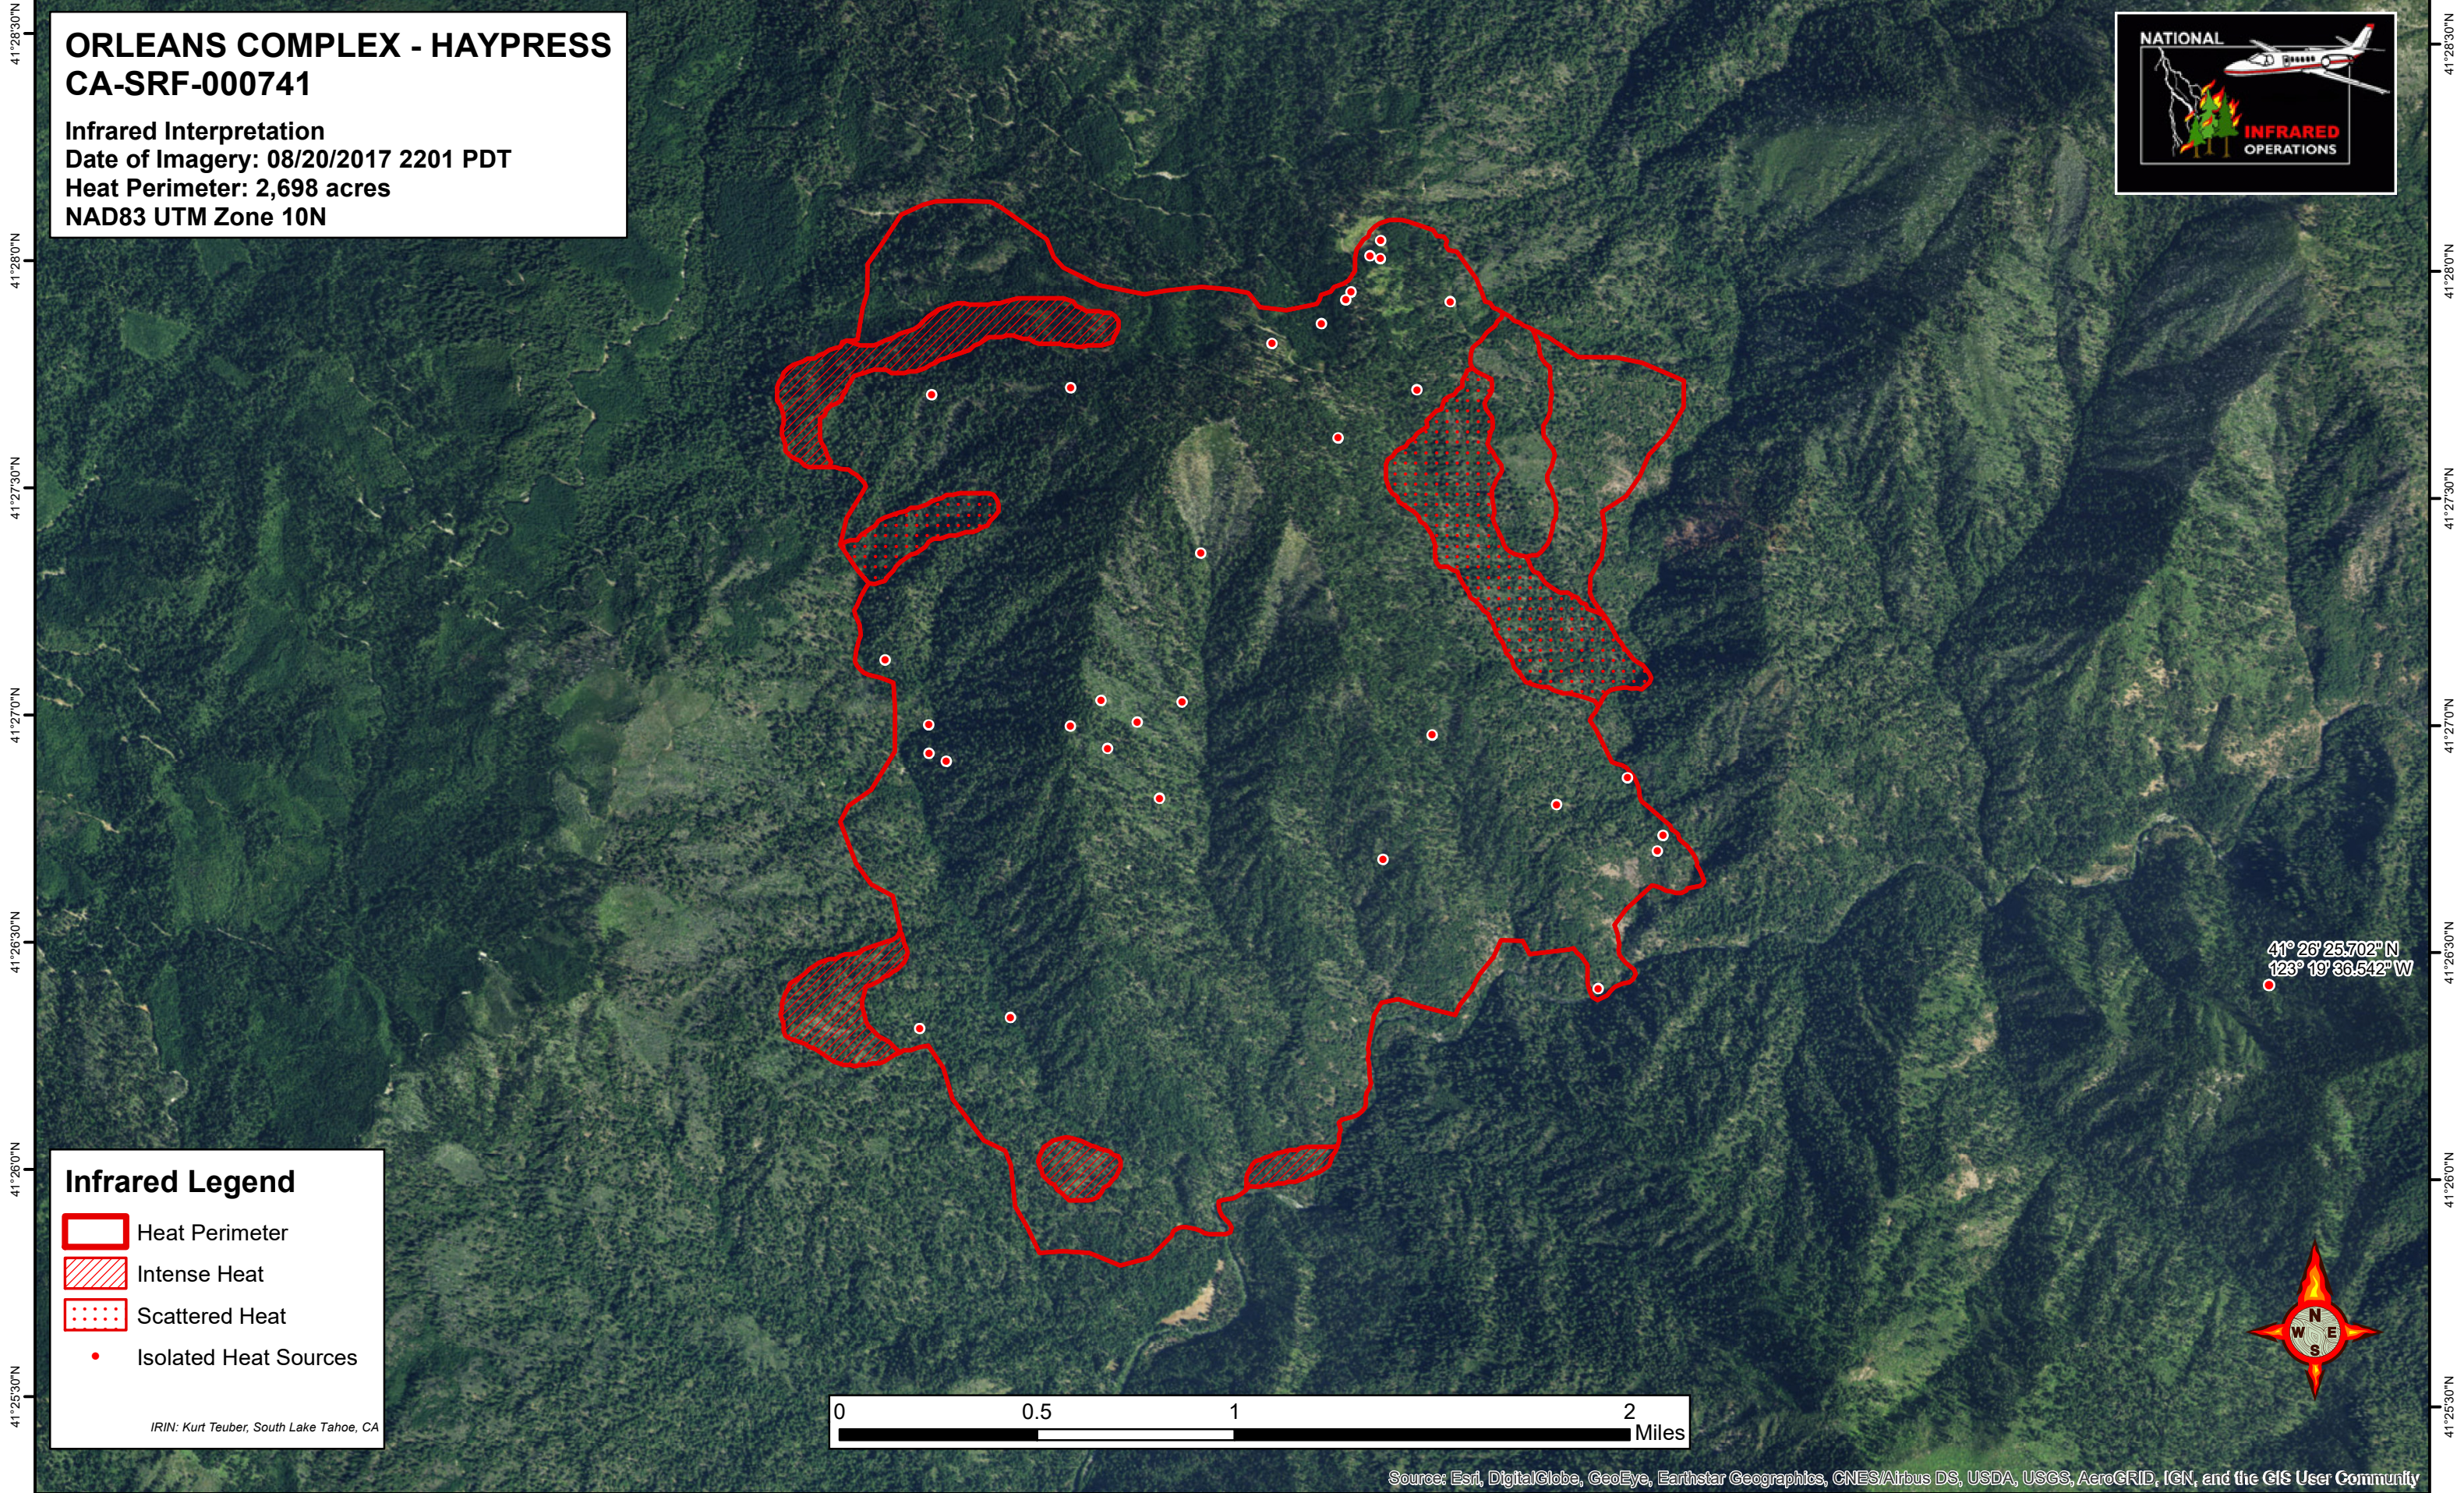

123°26'0"W 123°25'30"W 123°25'0"W 123°24'30"W 123°24'0"W 123°23'30"W 123°23'0"W 123°22'30"W 123°22'0"W 123°21'30"W 123°21'0"W 123°20'30"W 123°20'0"W 123°19'30"W

ORLEANS COMPLEX - HAYPRESS
CA-SRF-000741
Infrared Interpretation
Date of Imagery: 08/20/2017 2201 PDT
Heat Perimeter: 2,698 acres
NAD83 UTM Zone 10N

41°26'25.702"N
123°19'36.542"W

Infrared Legend

-  Heat Perimeter
-  Intense Heat
-  Scattered Heat
-  Isolated Heat Sources

IRIN: Kurt Teuber, South Lake Tahoe, CA

Source: Esri, DigitalGlobe, GeoEye, Earthstar Geographics, CNES/Airbus DS, USDA, USGS, AeroGRID, IGN, and the GIS User Community

123°26'0"W 123°25'30"W 123°25'0"W 123°24'30"W 123°24'0"W 123°23'30"W 123°23'0"W 123°22'30"W 123°22'0"W 123°21'30"W 123°21'0"W 123°20'30"W 123°20'0"W 123°19'30"W