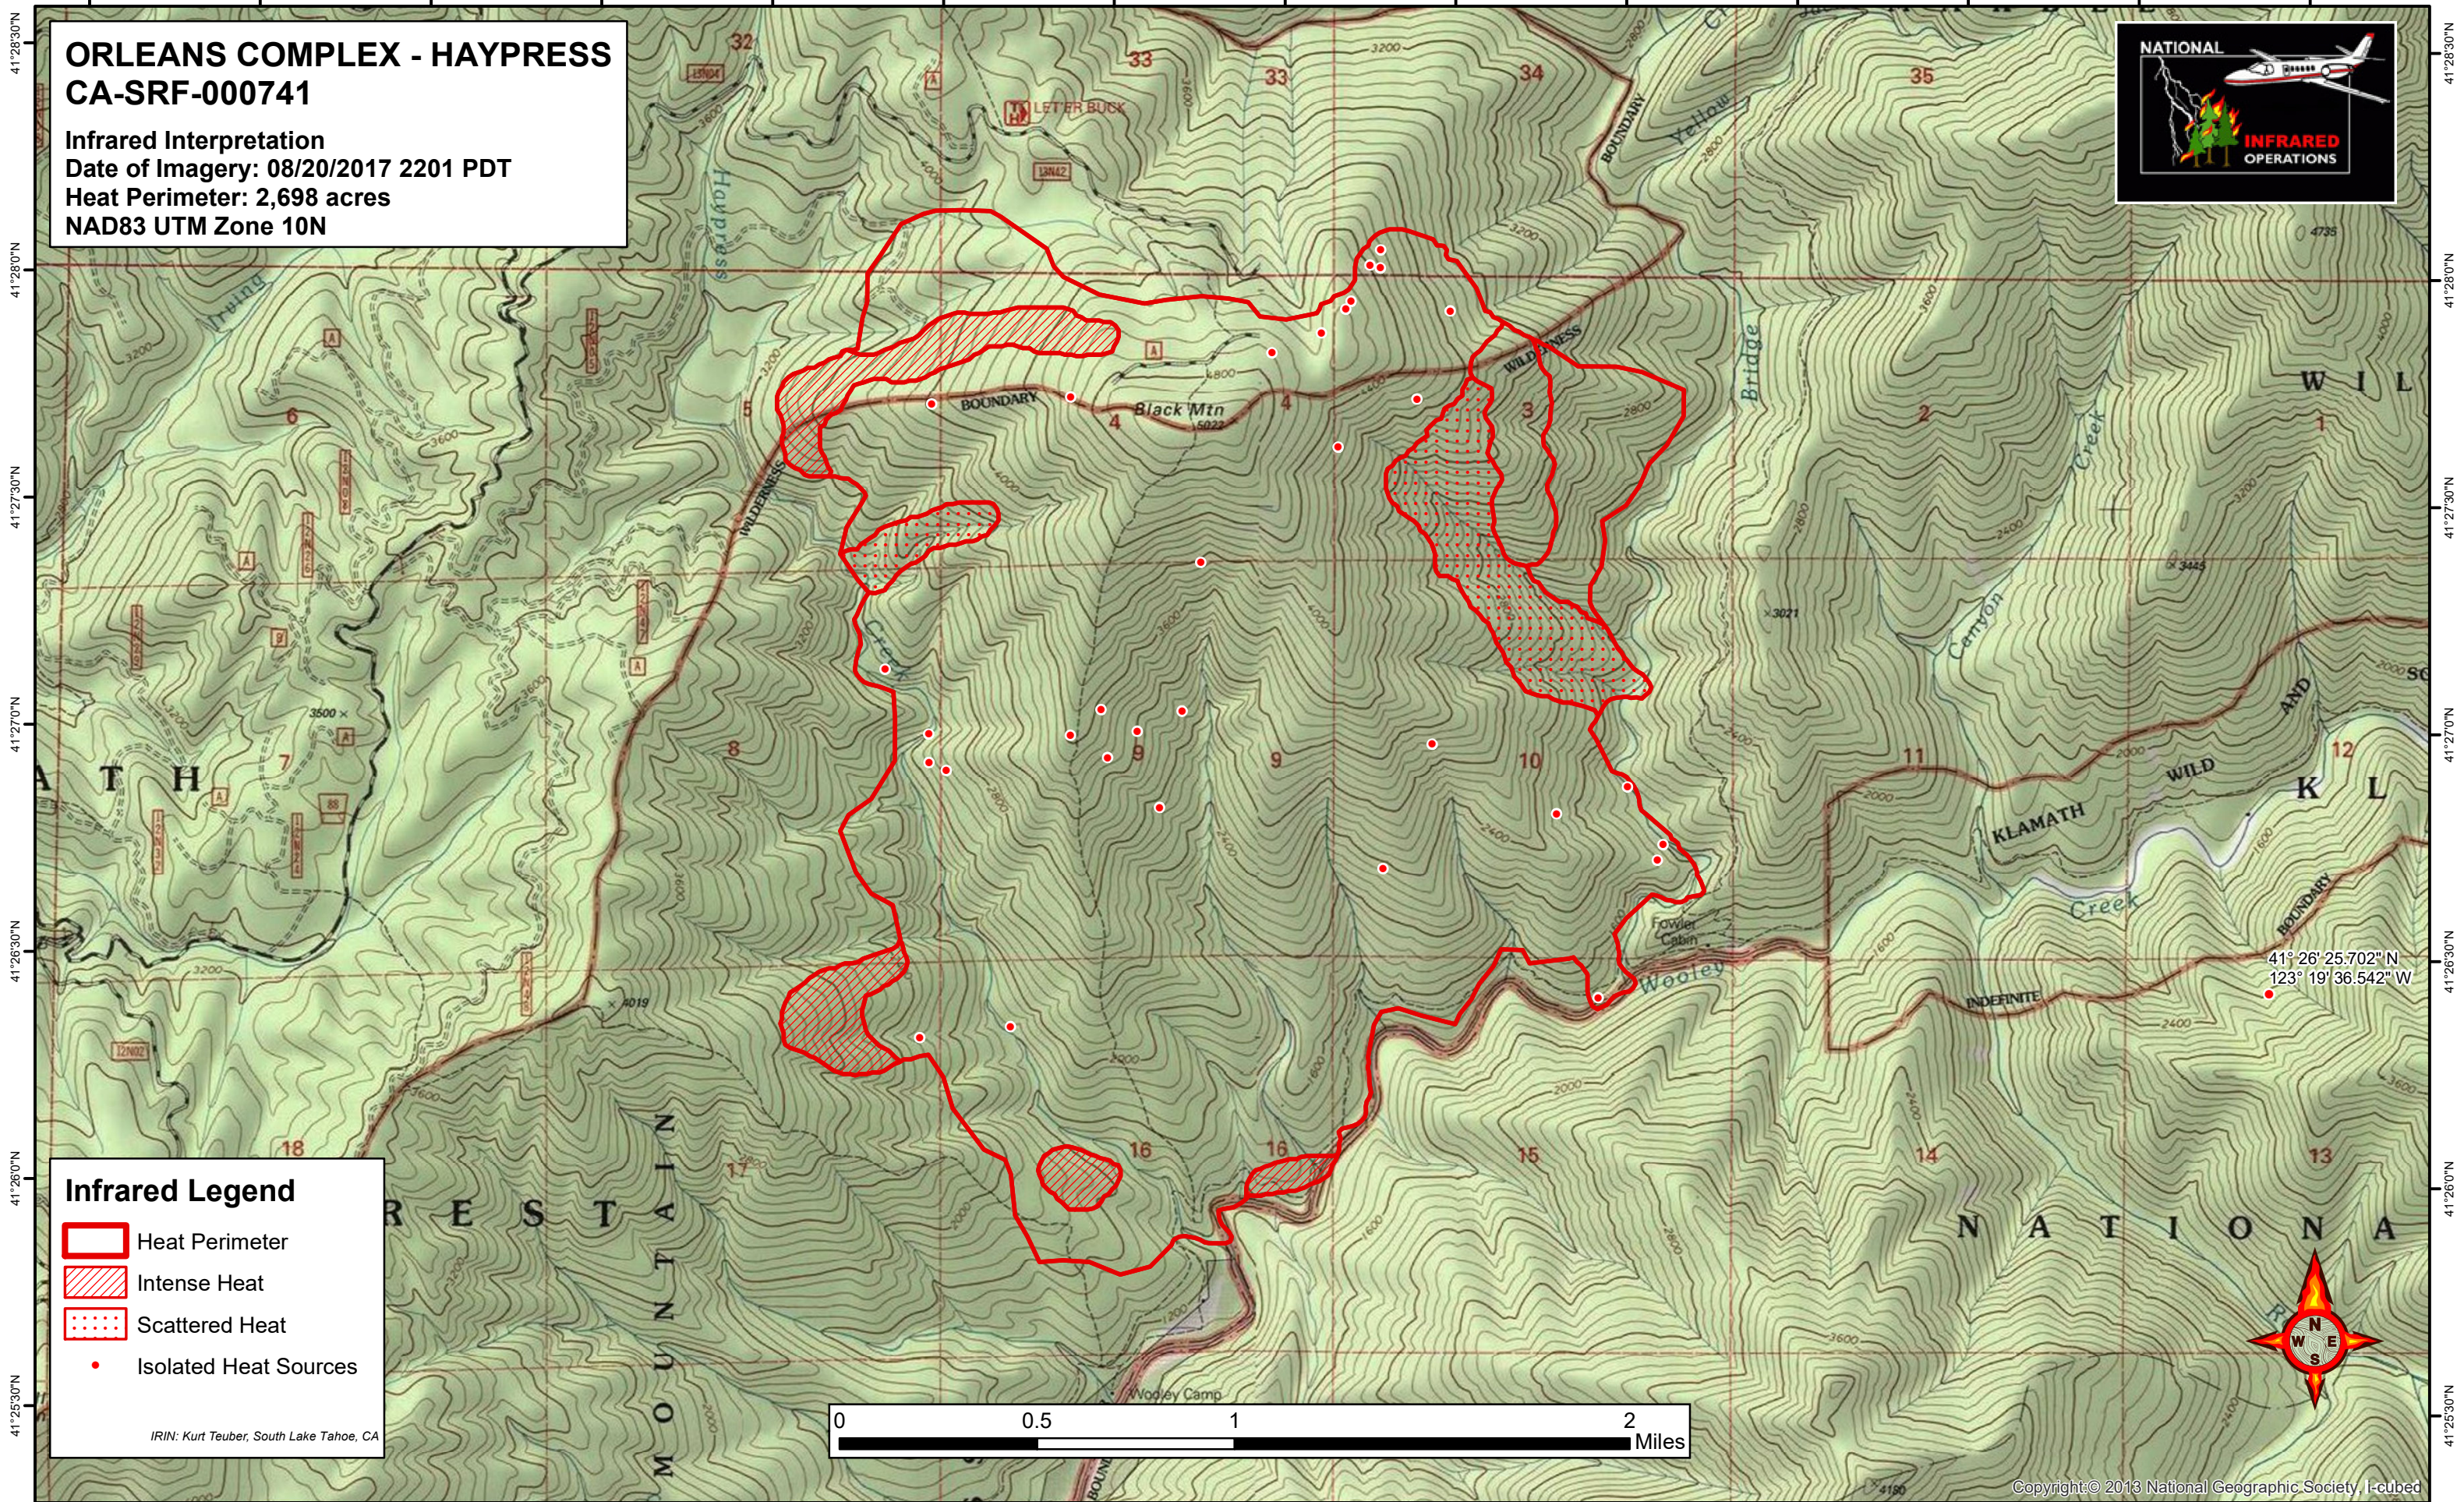

123°26'0"W 123°25'30"W 123°25'0"W 123°24'30"W 123°24'0"W 123°23'30"W 123°23'0"W 123°22'30"W 123°22'0"W 123°21'30"W 123°21'0"W 123°20'30"W 123°20'0"W 123°19'30"W

ORLEANS COMPLEX - HAYPRESS
CA-SRF-000741
Infrared Interpretation
Date of Imagery: 08/20/2017 2201 PDT
Heat Perimeter: 2,698 acres
NAD83 UTM Zone 10N

Infrared Legend

-  Heat Perimeter
-  Intense Heat
-  Scattered Heat
-  Isolated Heat Sources

IRIN: Kurt Teuber, South Lake Tahoe, CA