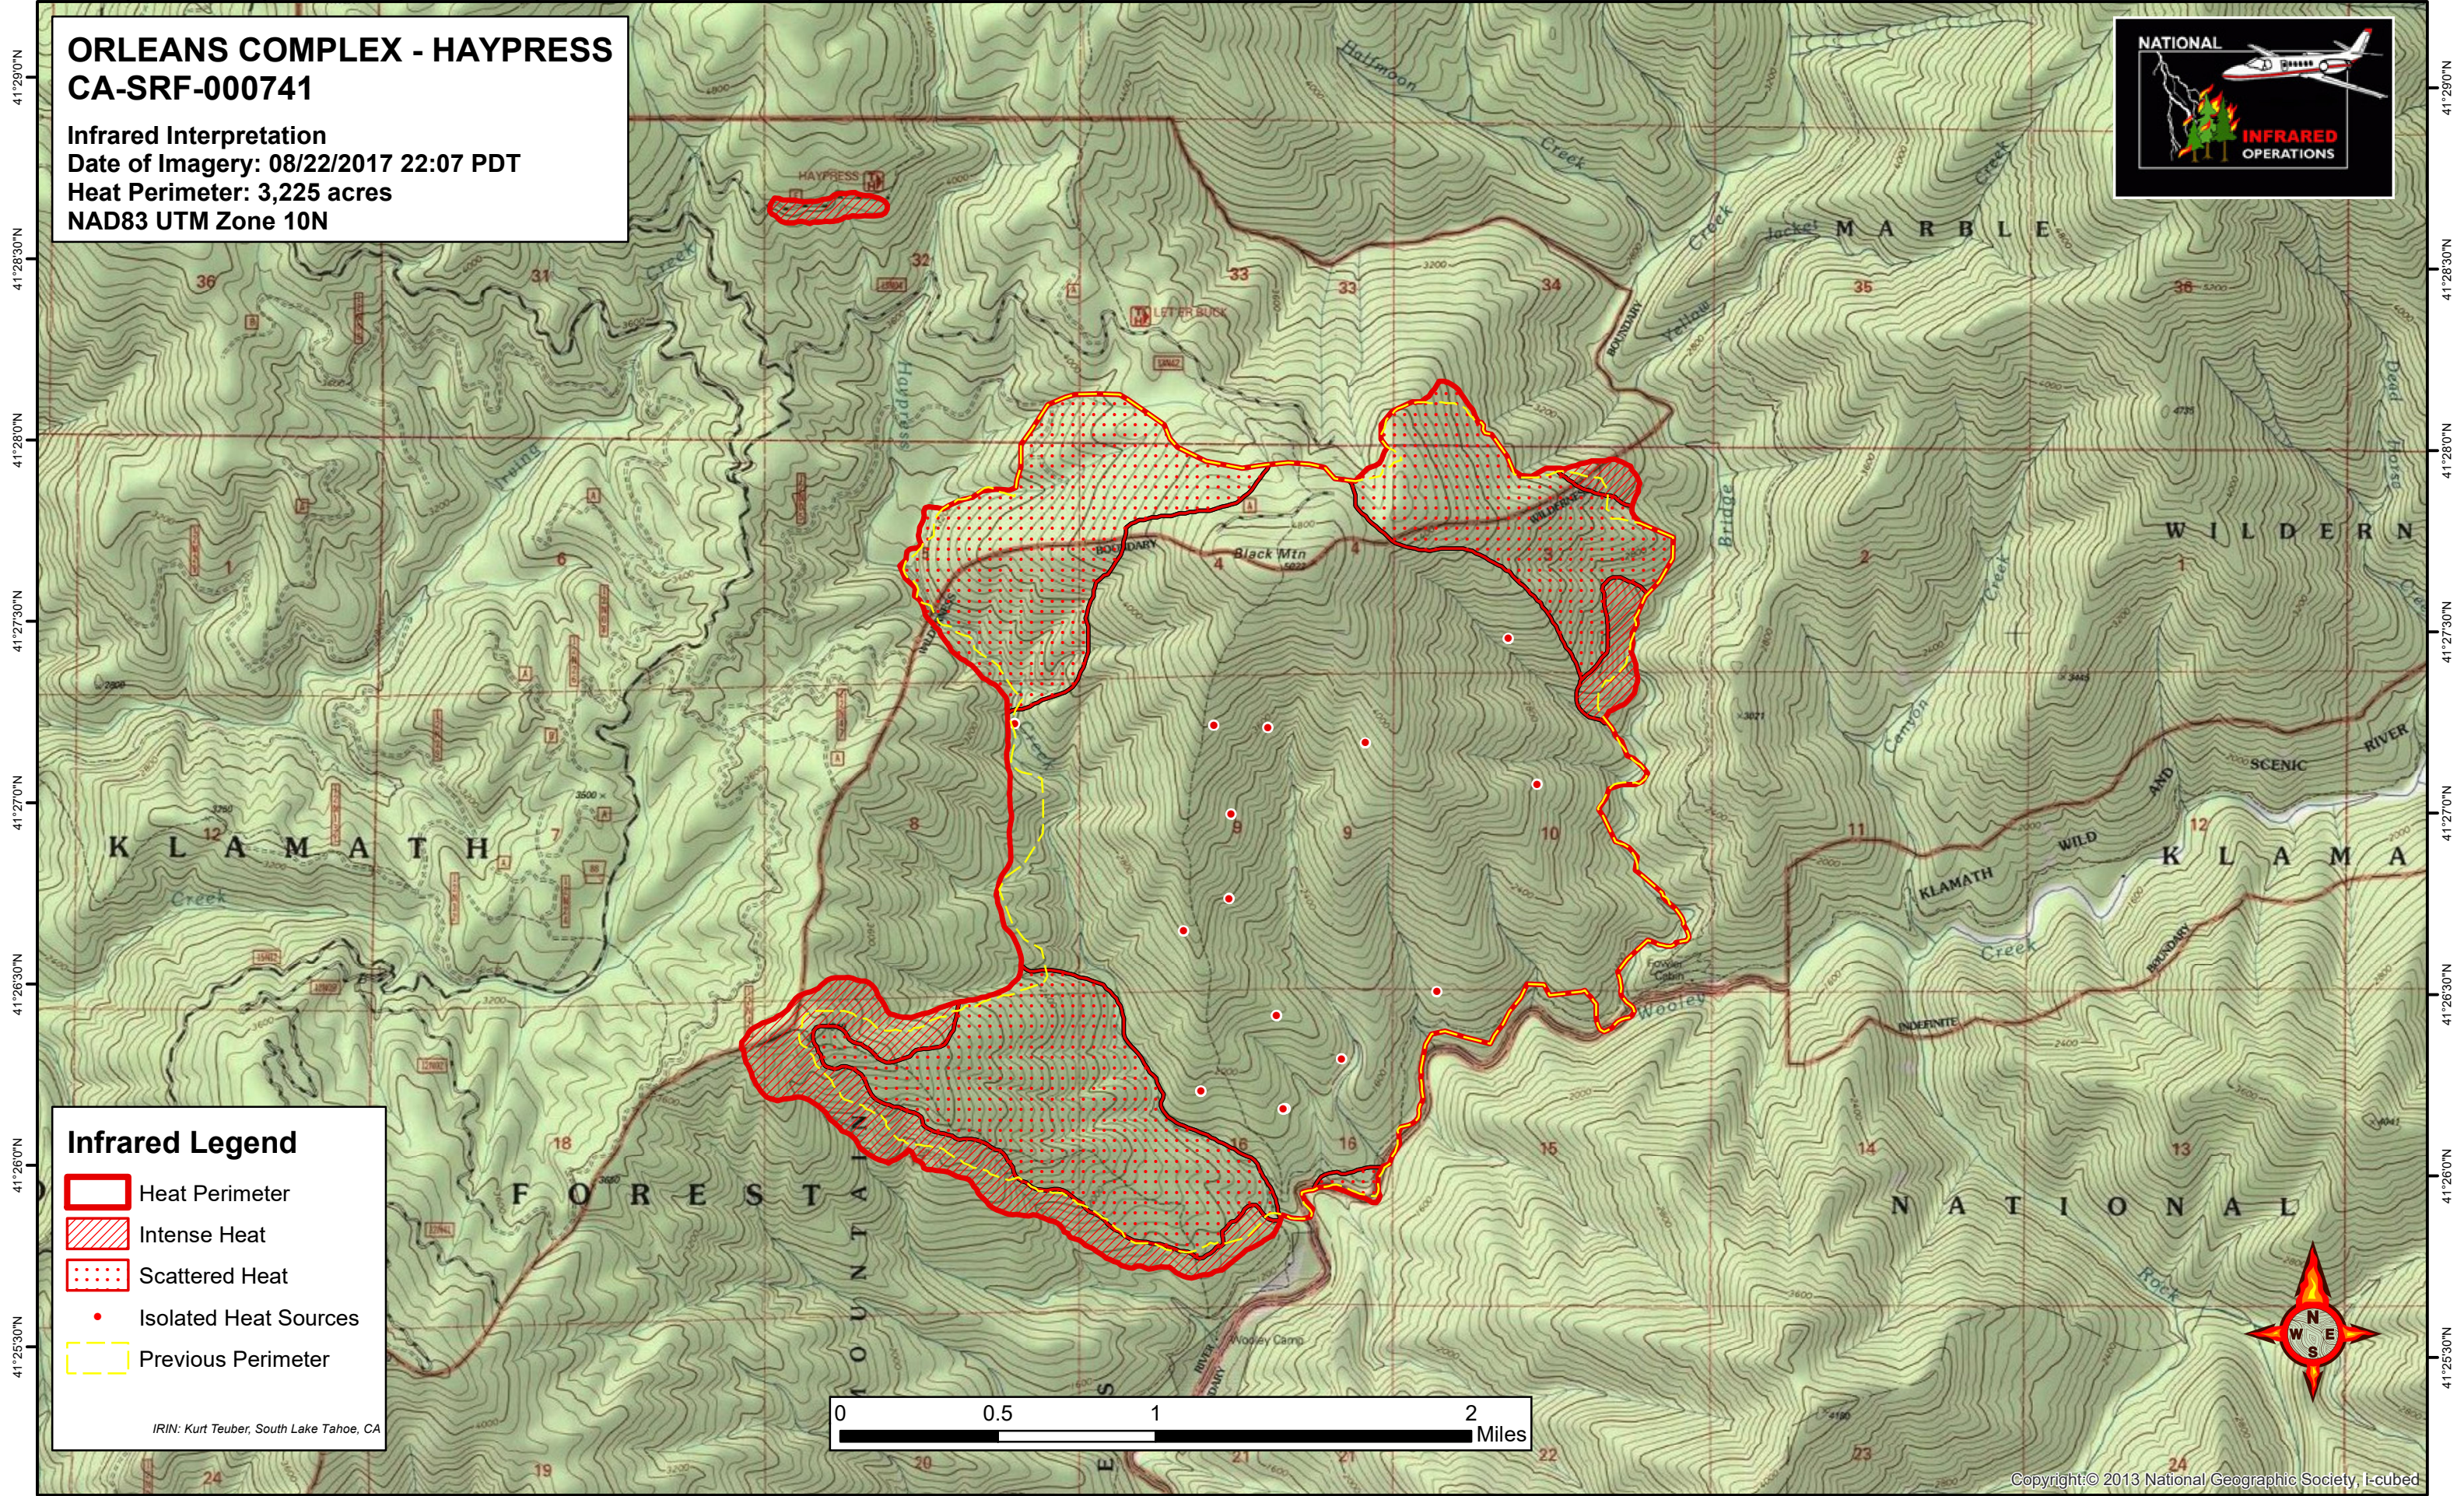

123°27'0"W 123°26'30"W 123°26'0"W 123°25'30"W 123°25'0"W 123°24'30"W 123°24'0"W 123°23'30"W 123°23'0"W 123°22'30"W 123°22'0"W 123°21'30"W 123°21'0"W 123°20'30"W 123°20'0"W 123°19'30"W 123°19'0"W

ORLEANS COMPLEX - HAYPRESS
CA-SRF-000741
Infrared Interpretation
Date of Imagery: 08/22/2017 22:07 PDT
Heat Perimeter: 3,225 acres
NAD83 UTM Zone 10N

Infrared Legend

- Heat Perimeter
- Intense Heat
- Scattered Heat
- Isolated Heat Sources
- Previous Perimeter

IRIN: Kurt Teuber, South Lake Tahoe, CA

41°29'0"N
41°28'30"N
41°28'0"N
41°27'30"N
41°27'0"N
41°26'30"N
41°26'0"N
41°25'30"N

41°29'0"N
41°28'30"N
41°28'0"N
41°27'30"N
41°27'0"N
41°26'30"N
41°26'0"N
41°25'30"N