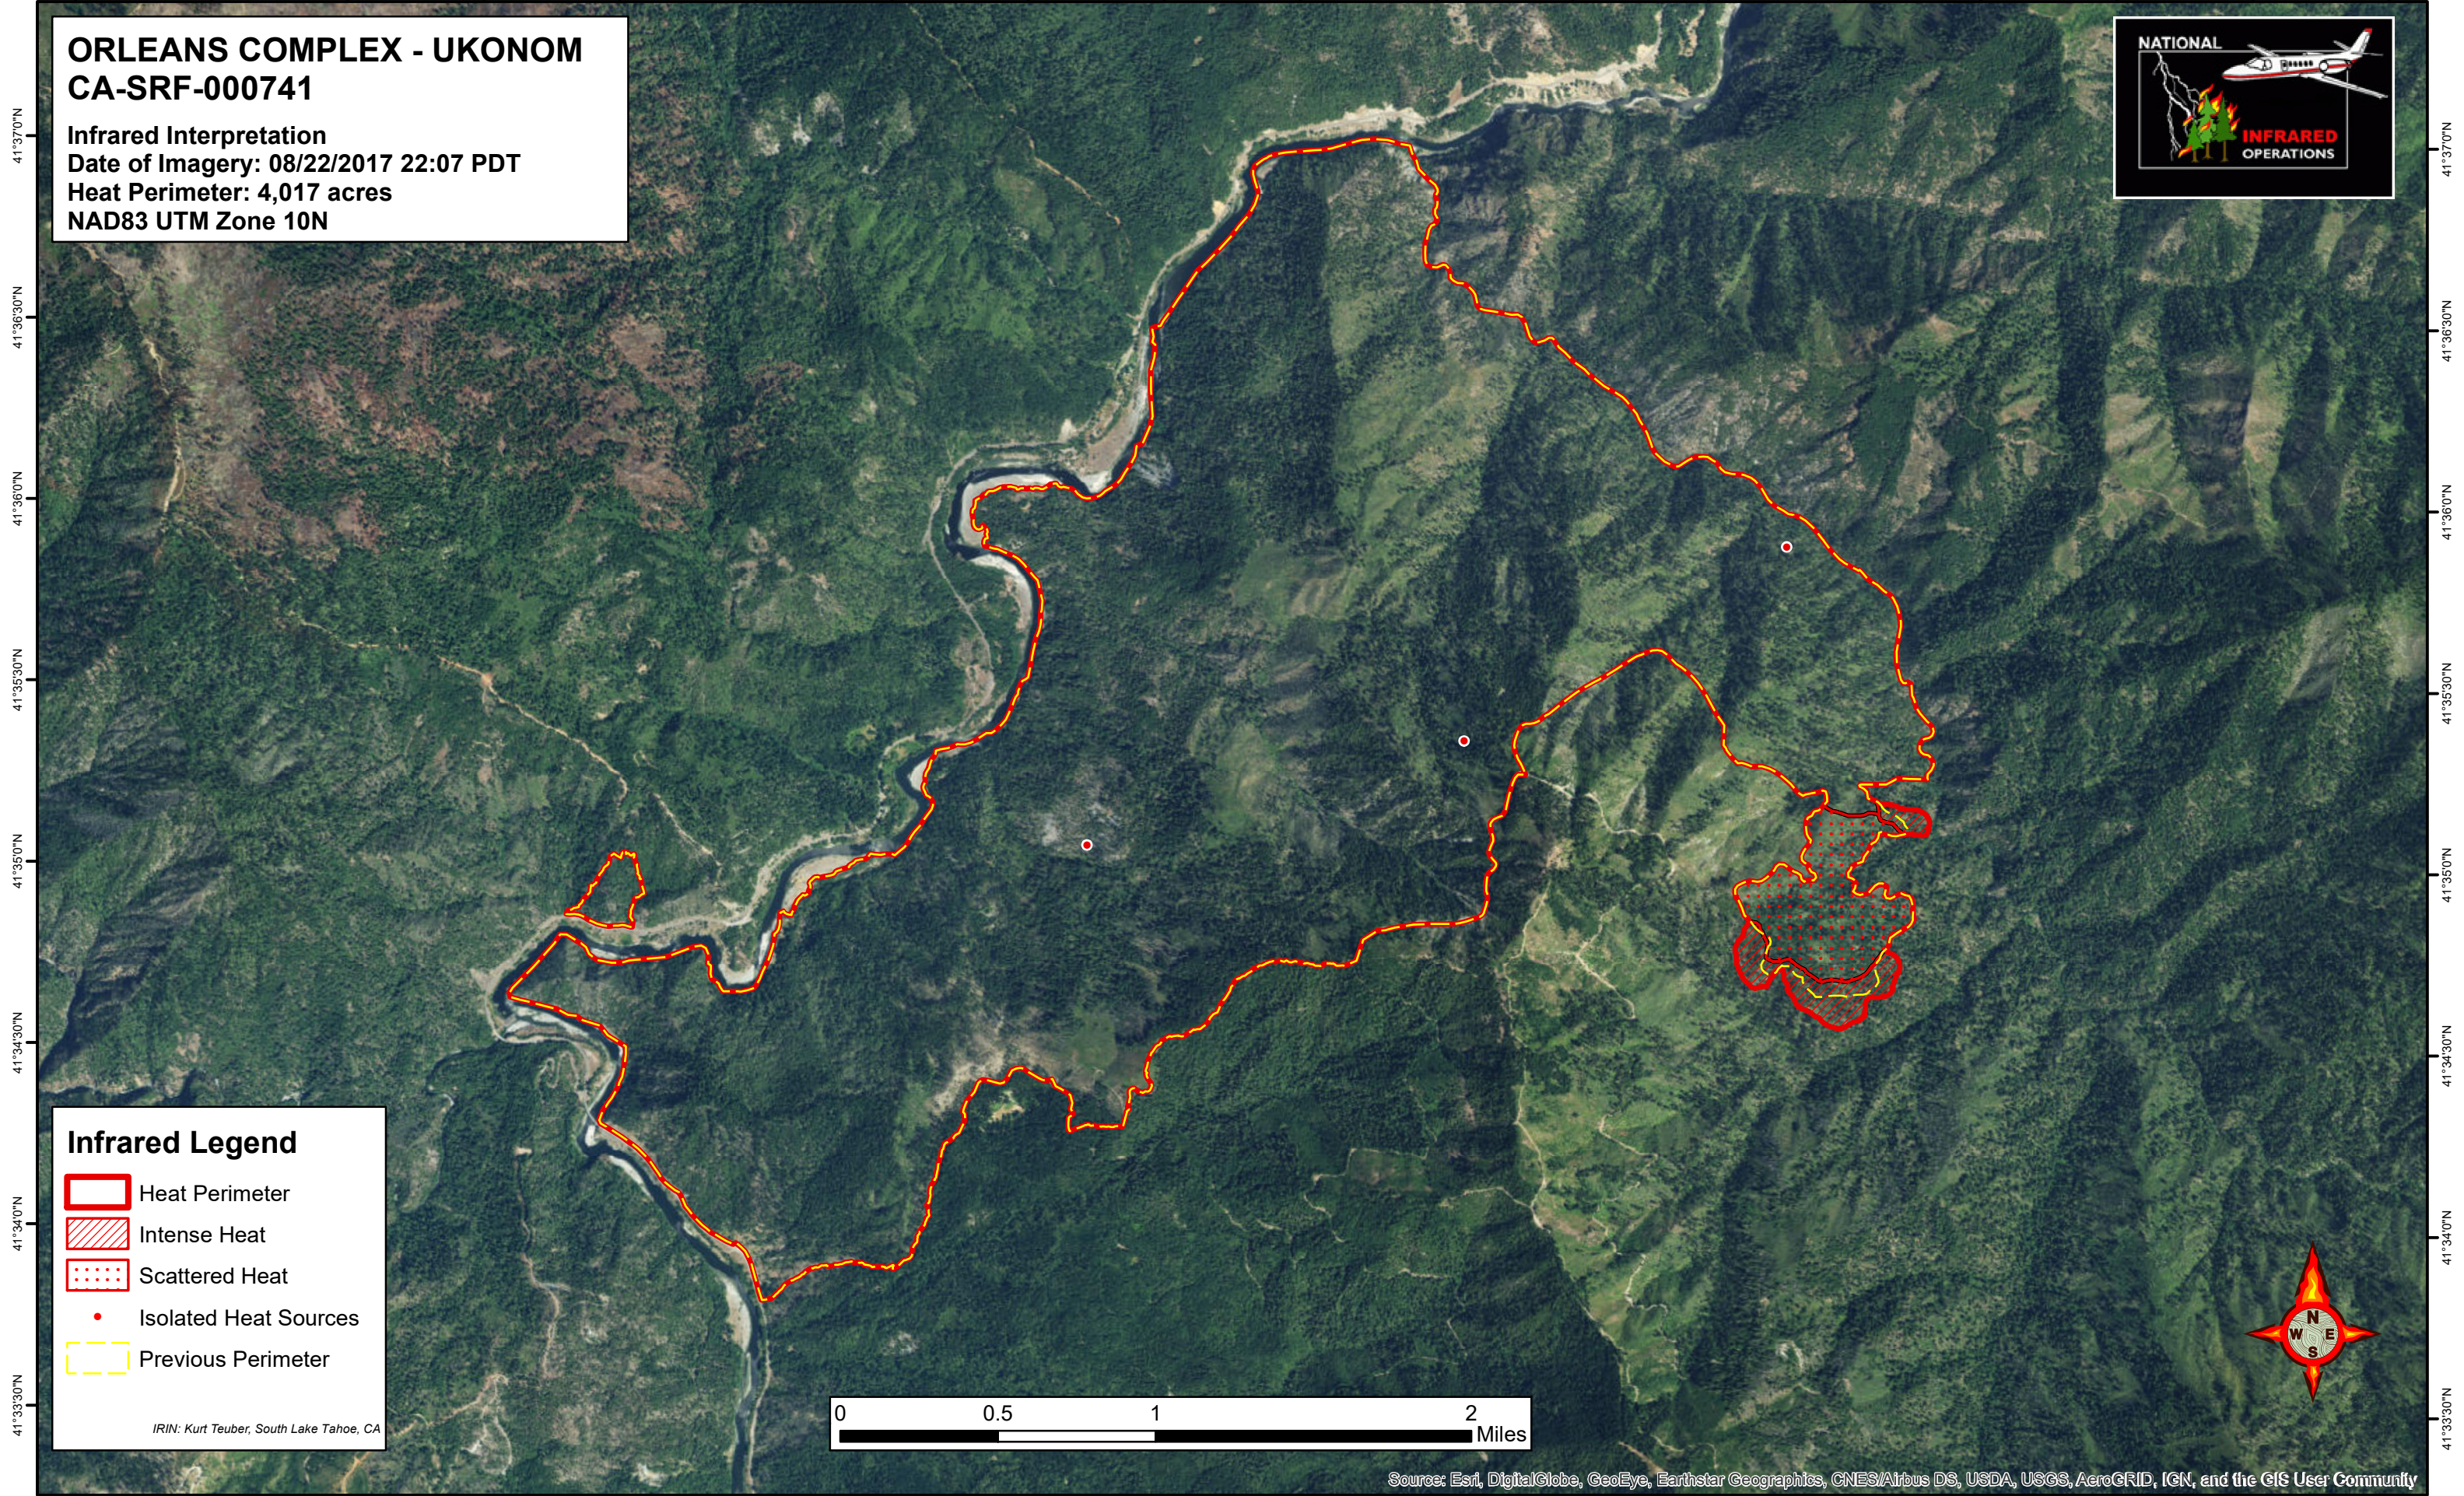

123°34'0"W 123°33'30"W 123°33'0"W 123°32'30"W 123°32'0"W 123°31'30"W 123°31'0"W 123°30'30"W 123°30'0"W 123°29'30"W 123°29'0"W 123°28'30"W 123°28'0"W 123°27'30"W 123°27'0"W 123°26'30"W 123°26'0"W 123°25'30"W

**ORLEANS COMPLEX - UKONOM
CA-SRF-000741**
Infrared Interpretation
Date of Imagery: 08/22/2017 22:07 PDT
Heat Perimeter: 4,017 acres
NAD83 UTM Zone 10N

Infrared Legend

-  Heat Perimeter
-  Intense Heat
-  Scattered Heat
-  Isolated Heat Sources
-  Previous Perimeter

IRIN: Kurt Teuber, South Lake Tahoe, CA

Source: Esri, DigitalGlobe, GeoEye, Earthstar Geographics, CNES/Airbus DS, USDA, USGS, AeroGRID, IGN, and the GIS User Community

123°34'0"W 123°33'30"W 123°33'0"W 123°32'30"W 123°32'0"W 123°31'30"W 123°31'0"W 123°30'30"W 123°30'0"W 123°29'30"W 123°29'0"W 123°28'30"W 123°28'0"W 123°27'30"W 123°27'0"W 123°26'30"W 123°26'0"W 123°25'30"W