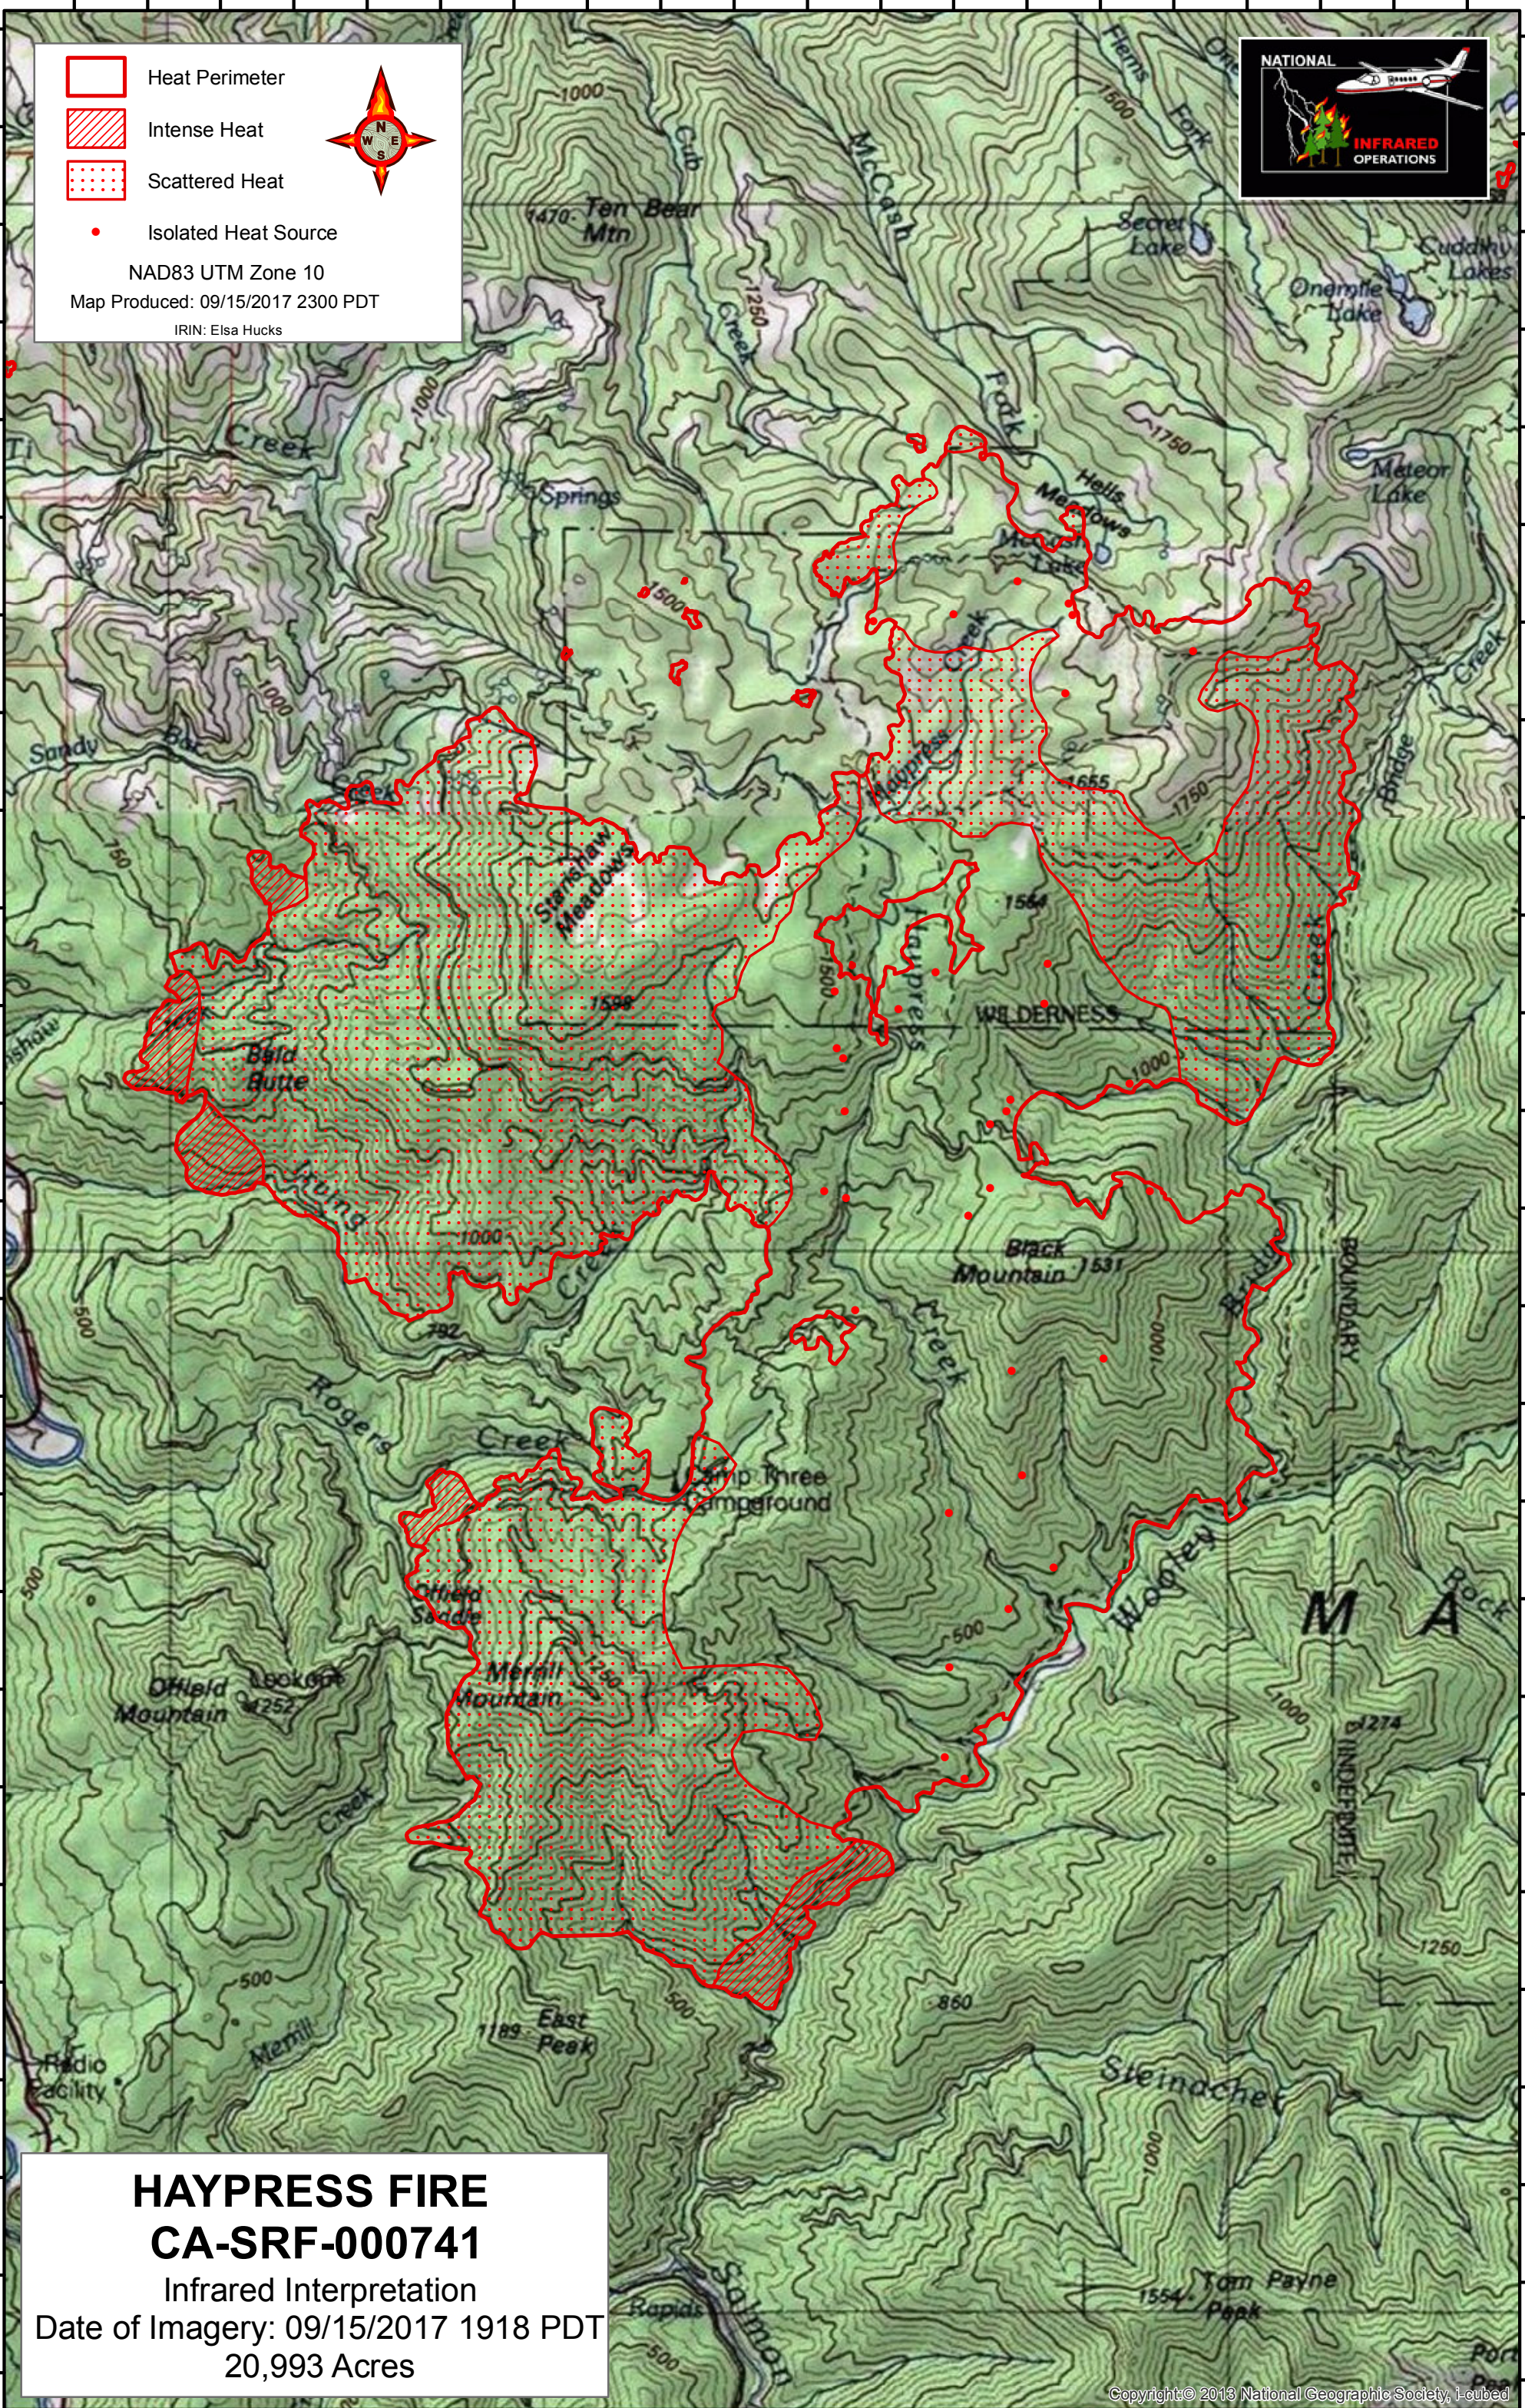

 Heat Perimeter
 Intense Heat
 Scattered Heat
 Isolated Heat Source

NAD83 UTM Zone 10
 Map Produced: 09/15/2017 2300 PDT
 IRIN: Elsa Hucks

HAYPRESS FIRE
CA-SRF-000741
 Infrared Interpretation
 Date of Imagery: 09/15/2017 1918 PDT
 20,993 Acres