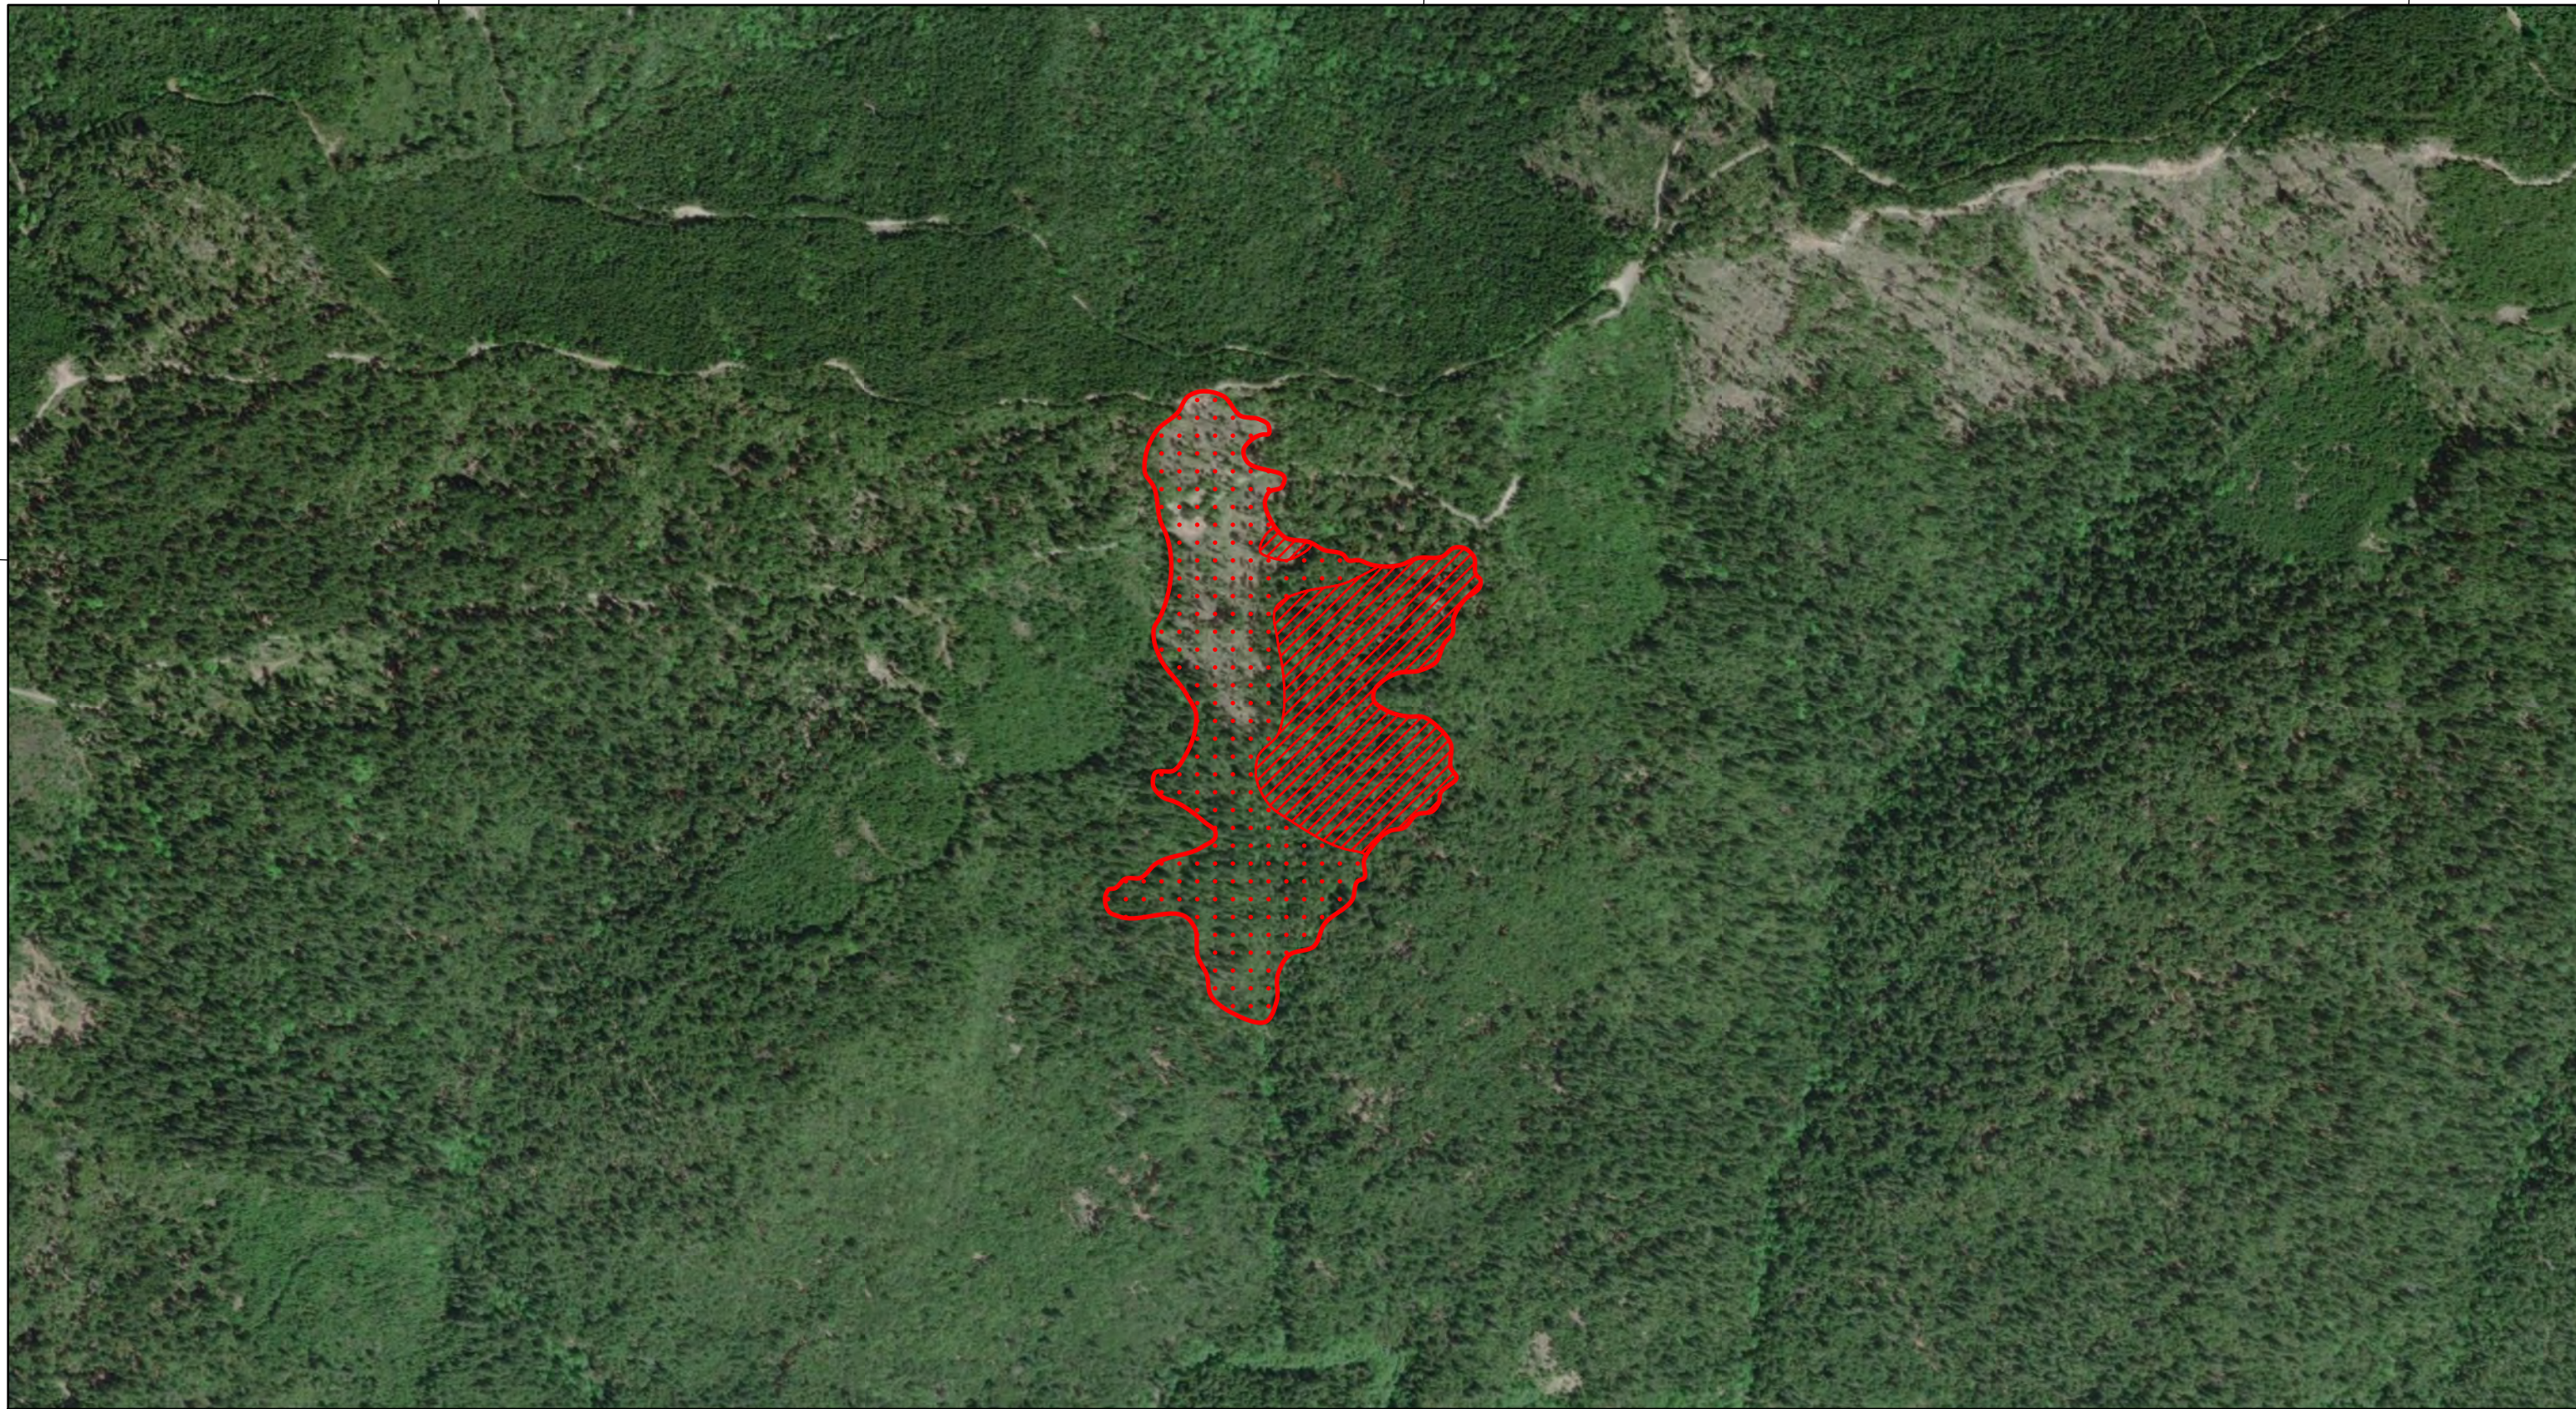

-123°35'

-123°35'

**Signboard**  
CA-HIA-000174  
Infrared Heat Sources  
Imagery Date:  
11/14/18 21:10  
Heat Acres: 58

IRIN: Rachael Brady