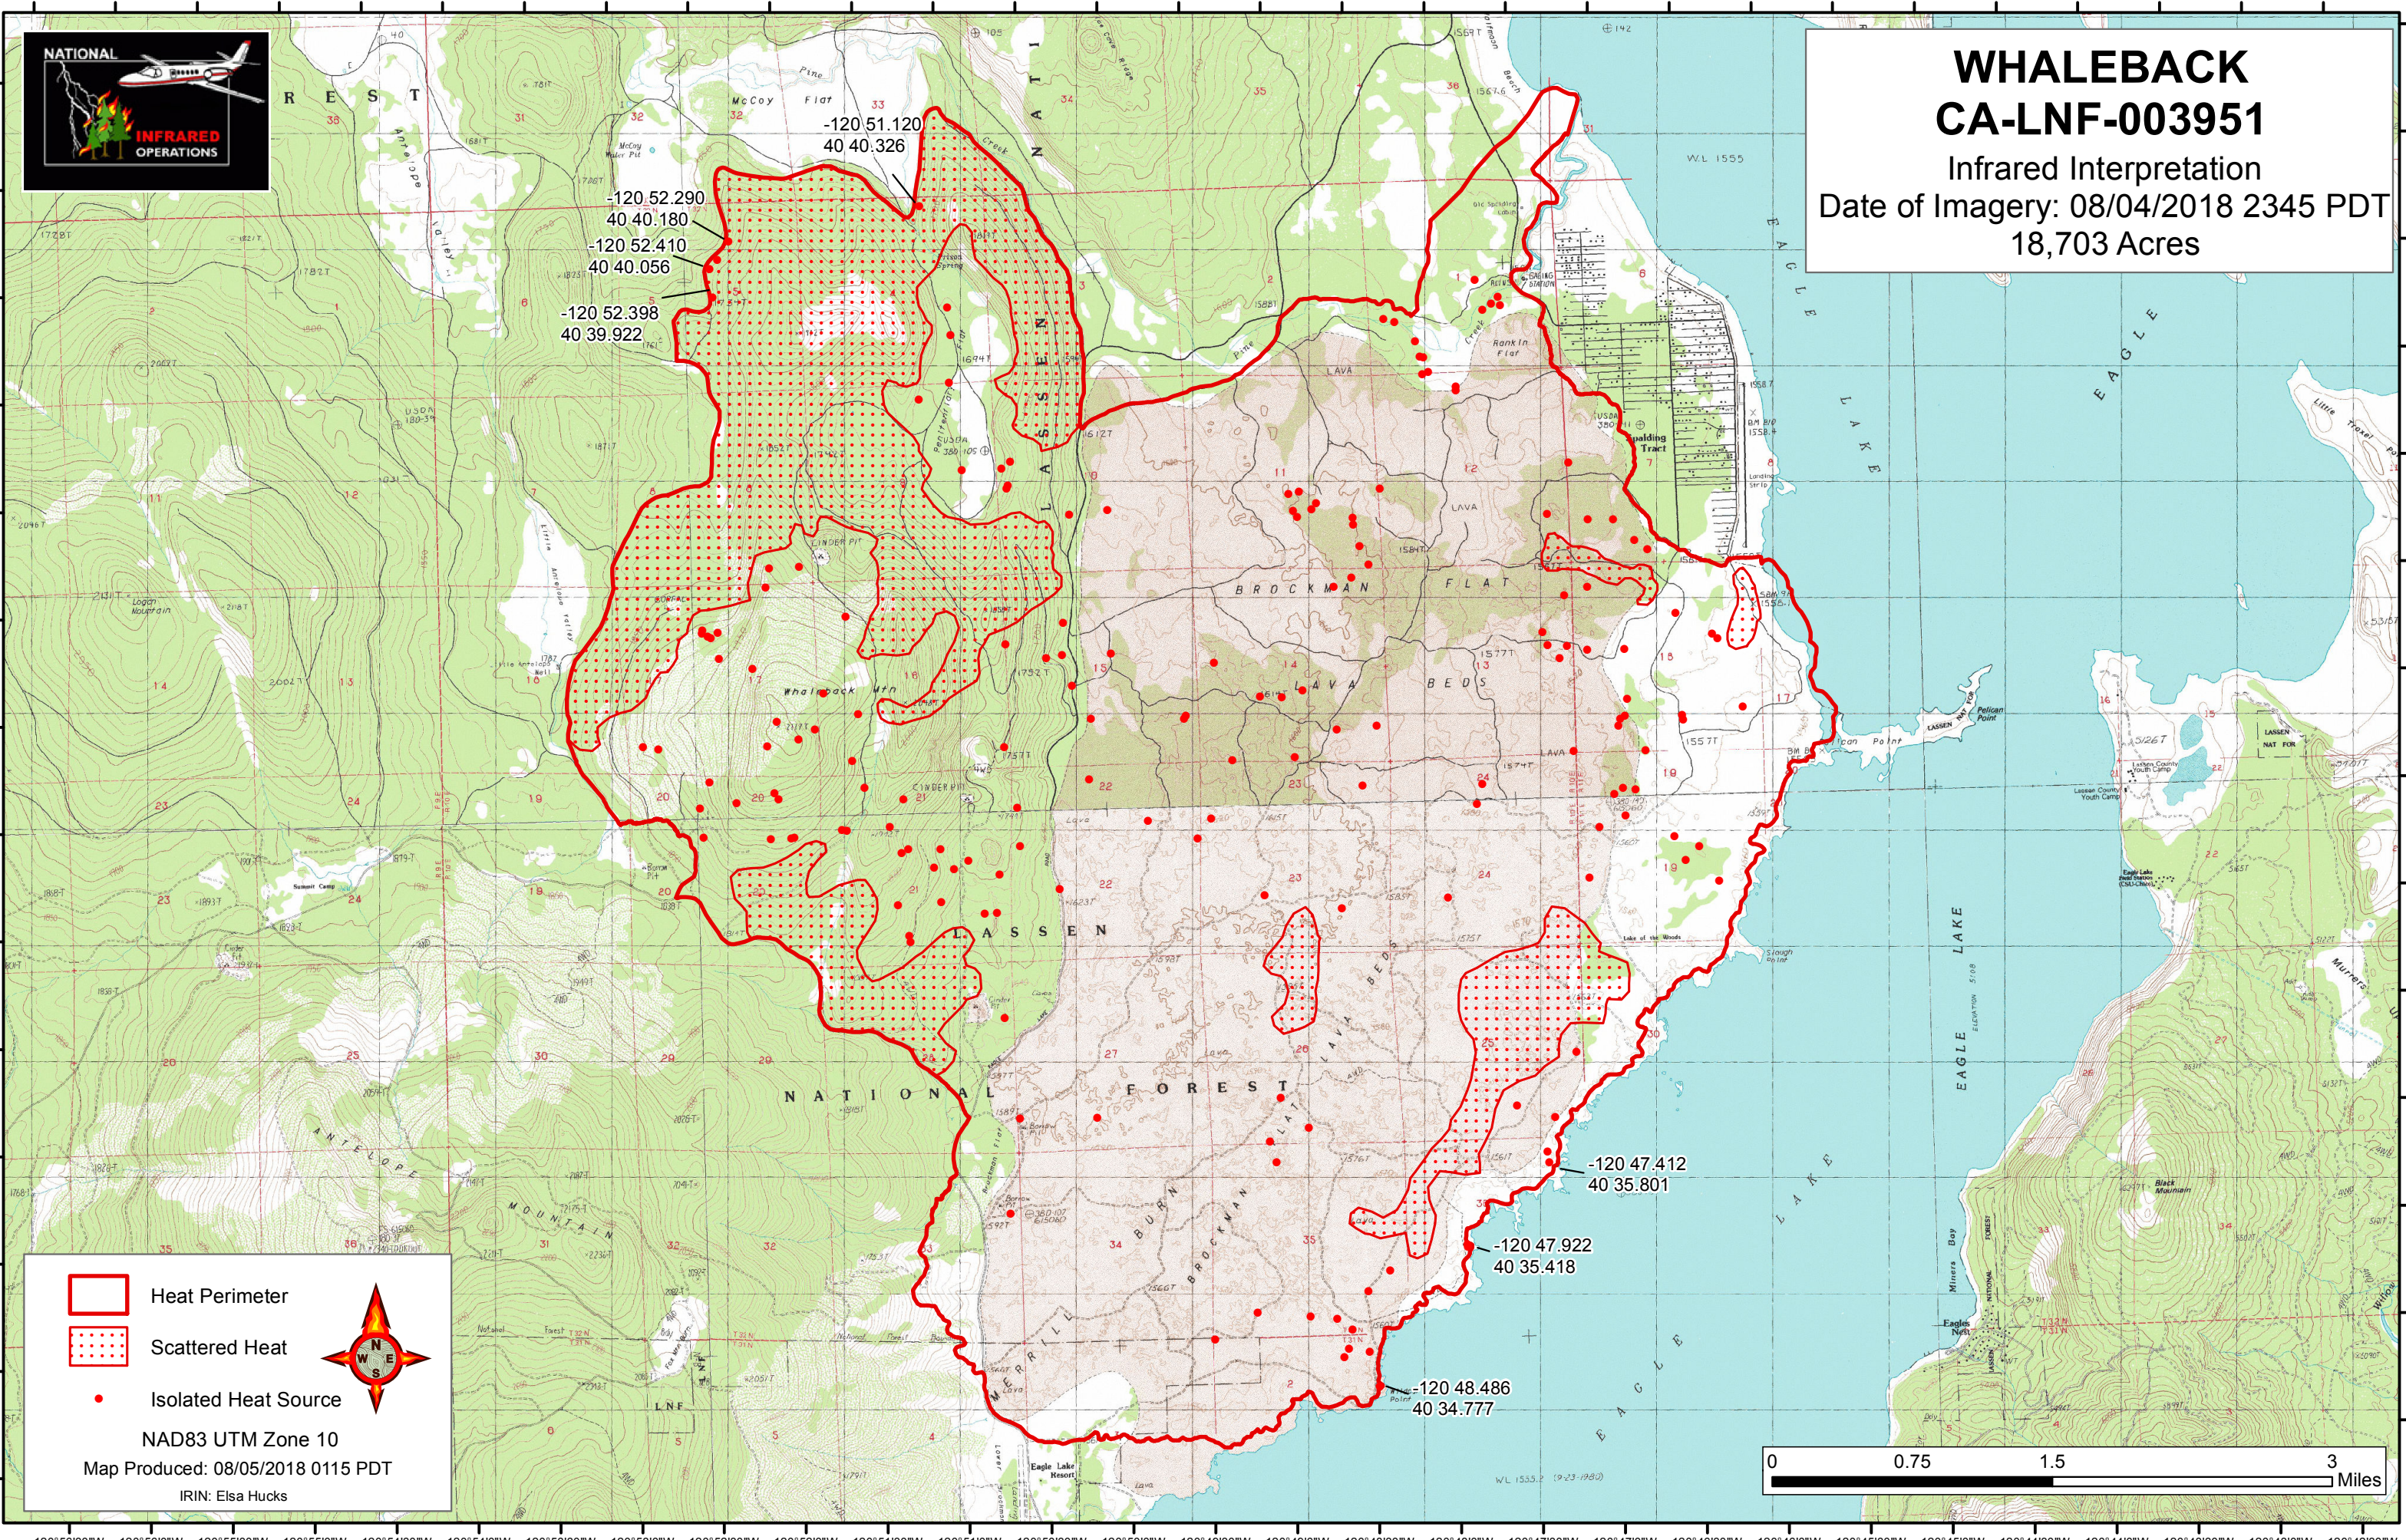

WHALEBACK
CA-LNF-003951
 Infrared Interpretation
 Date of Imagery: 08/04/2018 2345 PDT
 18,703 Acres

Heat Perimeter
 Scattered Heat
 Isolated Heat Source
 NAD83 UTM Zone 10
 Map Produced: 08/05/2018 0115 PDT
 IRIN: Elsa Hucks