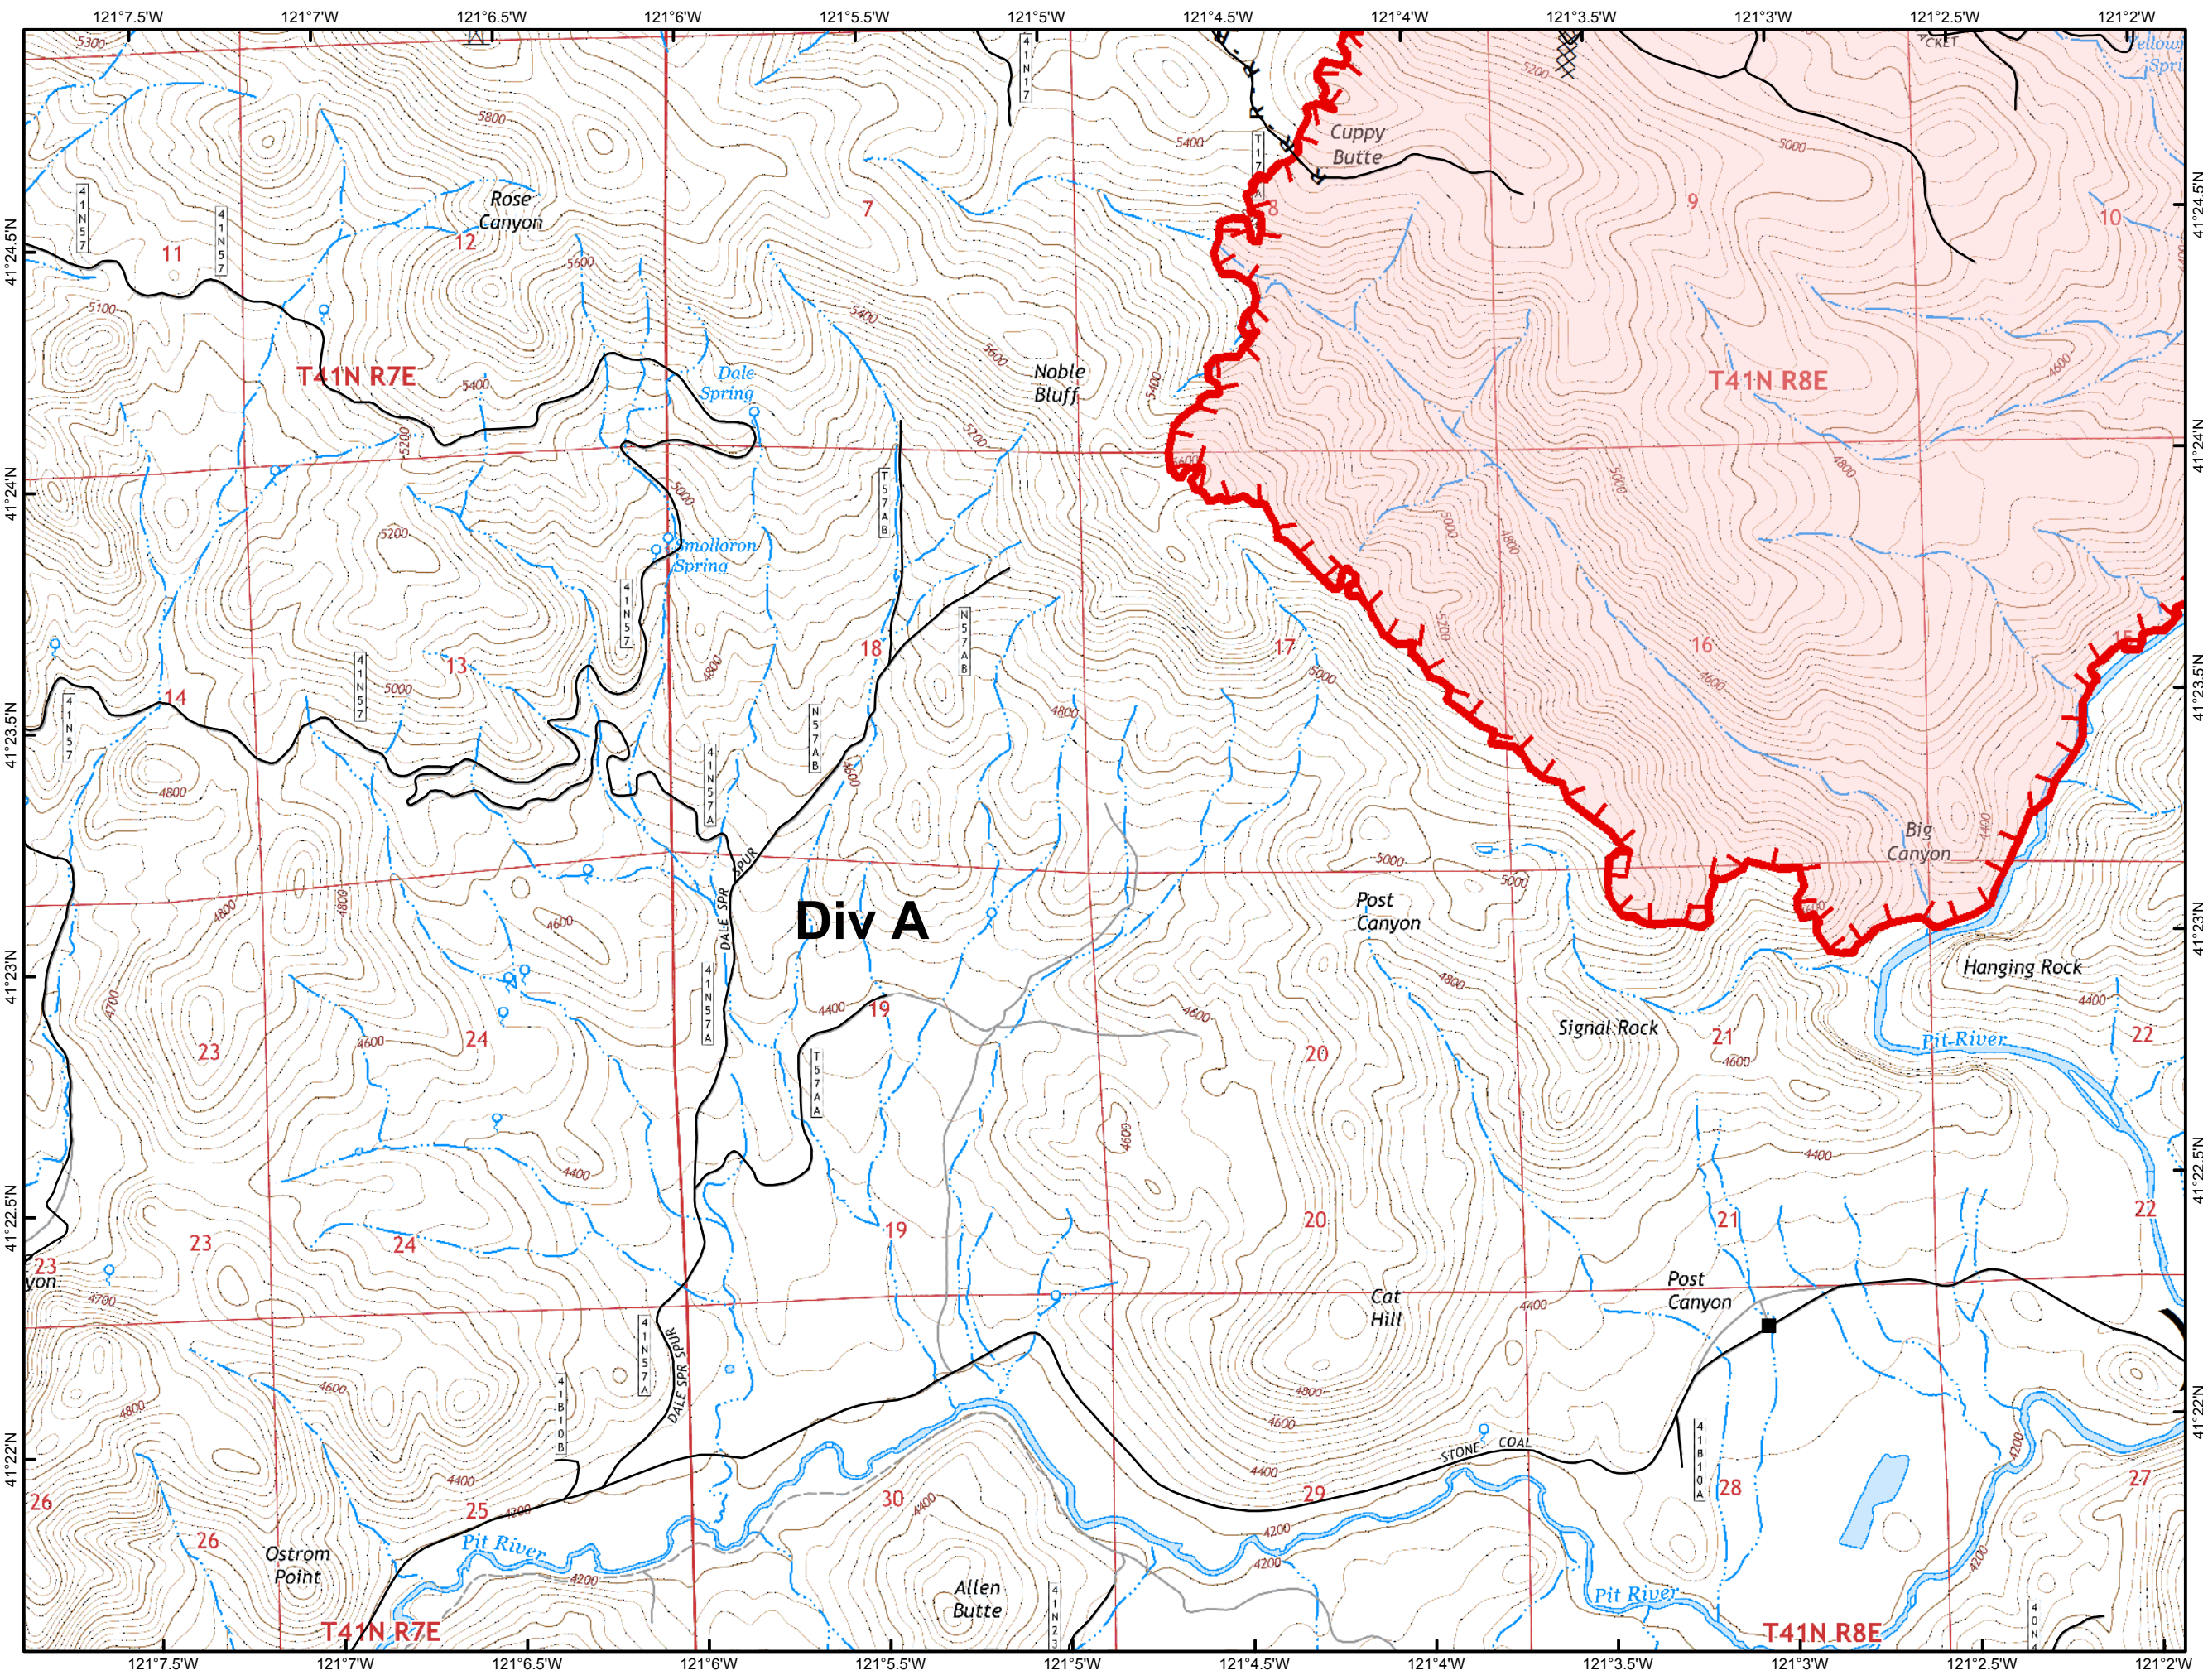

**IAP Map
Stone Fire
CA-MDF-001193
Modoc National Forest**

**8/18/2018 Day Shift
Acres 12,656 081718 @ 2244**

Page 3 of 7

- Drop Point
- Uncontrolled Fire Edge
- Completed Dozer Line

0 1/2 Mile

8/18/2018 12:24:44 AM
IAP_11X17_201808_stone_CA_MDF_001193.mxd

**IAP Map
Stone Fire
CA-MDF-001193
Modoc National Forest**

**8/18/2018 Day Shift
Acres 12,656 081718 @ 2244**

page 4 of 7

-  Drop Point
-  Water Source
-  Division Break
-  Uncontrolled Fire Edge
-  Completed Dozer Line

**IAP Map
Stone Fire
CA-MDF-001193
Modoc National Forest**

**8/18/2018 Day Shift
Acres 12,656 081718 @ 2244**

Page 5 of 7

-  Division Break
-  Uncontrolled Fire Edge
-  Completed Dozer Line
-  R - R Road as Completed Line
-  Lookout
-  Structures

**IAP Map
Stone Fire
CA-MDF-001193
Modoc National Forest**

**8/18/2018 Day Shift
Acres 12,656 081718 @ 2244**

Page 6 of 7

-  Division Break
-  Uncontrolled Fire Edge
-  H · H Completed Hand Line
-  R · R Road as Completed Line
-  Structures