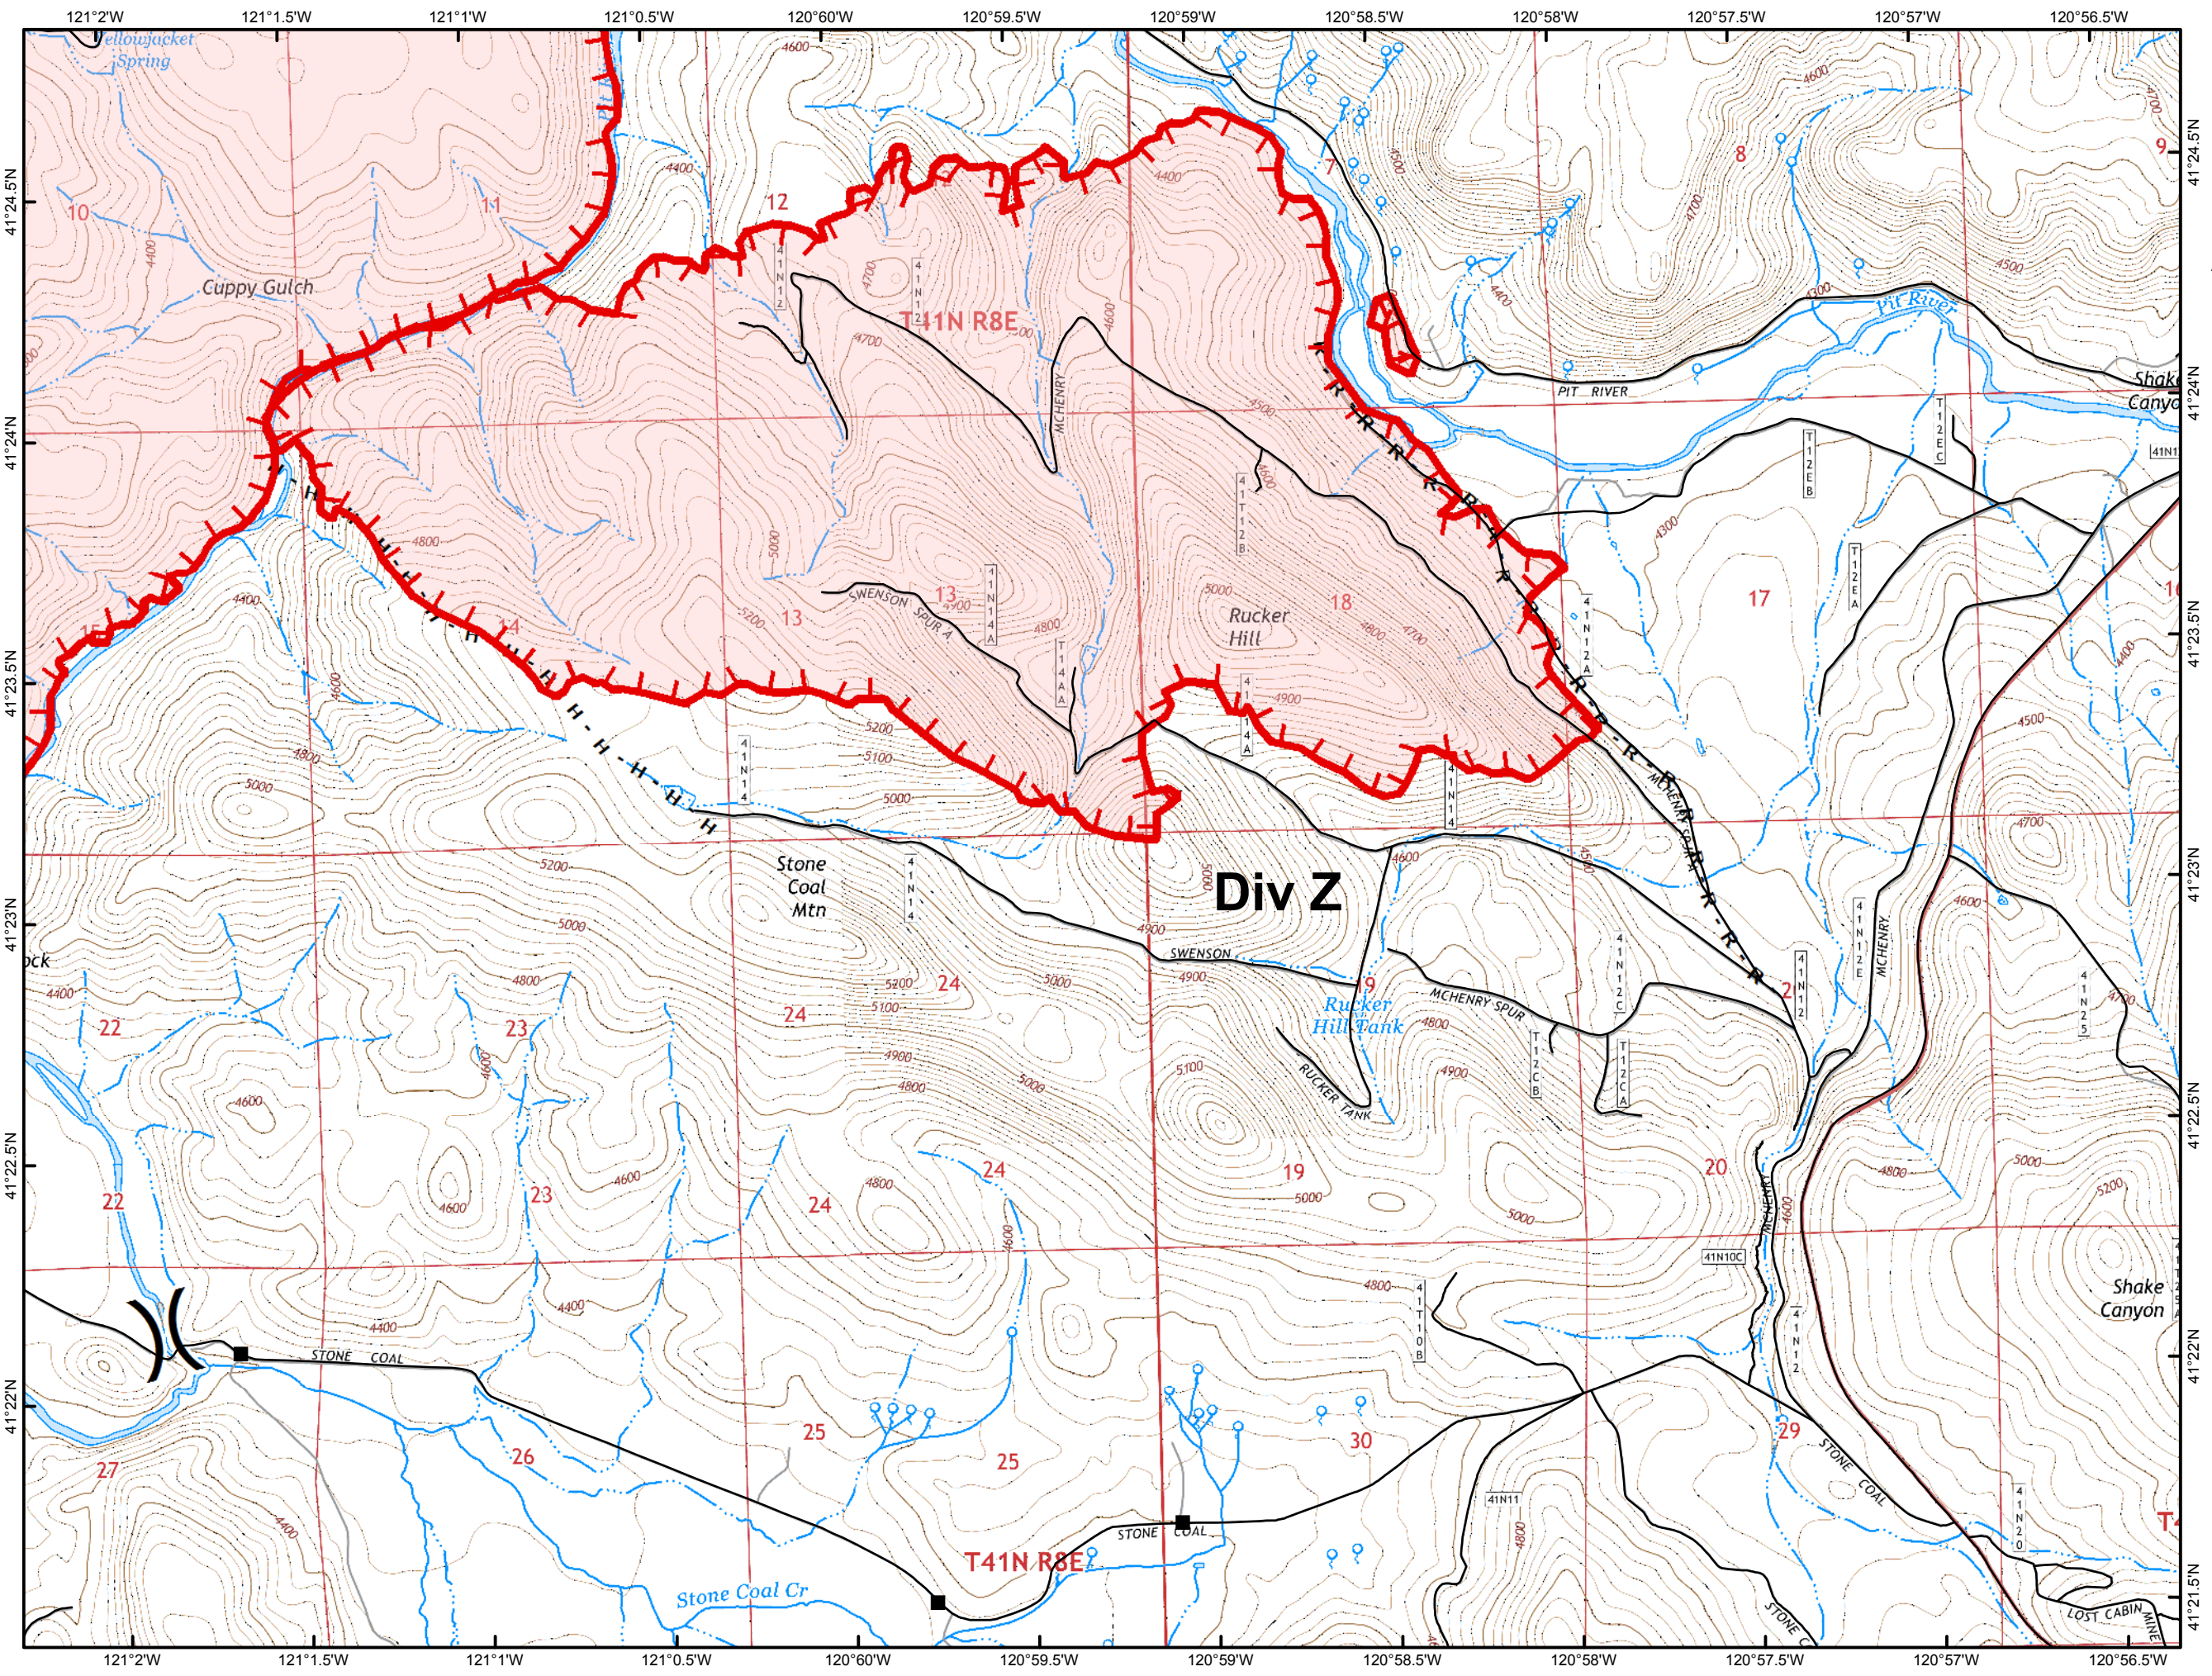

**IAP Map
Stone Fire
CA-MDF-001193
Modoc National Forest**

**8/18/2018 Day Shift
Acres 12,656 081718 @ 2244**

Page 3 of 7

- Drop Point
- Uncontrolled Fire Edge
- Completed Dozer Line

0 1/2 Mile

8/18/2018 12:24:44 AM
IAP_11X17_201808_stone_CA_MDF_001193.mxd

**IAP Map
Stone Fire
CA-MDF-001193
Modoc National Forest**

**8/18/2018 Day Shift
Acres 12,656 081718 @ 2244**

page 4 of 7

-  Drop Point
-  Water Source
-  Division Break
-  Uncontrolled Fire Edge
-  Completed Dozer Line

**IAP Map
Stone Fire
CA-MDF-001193
Modoc National Forest**

**8/18/2018 Day Shift
Acres 12,656 081718 @ 2244**

Page 5 of 7

-  Division Break
-  Uncontrolled Fire Edge
-  Completed Dozer Line
-  R - R Road as Completed Line
-  Lookout
-  Structures

**IAP Map
Stone Fire
CA-MDF-001193
Modoc National Forest**

**8/18/2018 Day Shift
Acres 12,656 081718 @ 2244**

Page 6 of 7

-  Division Break
-  Uncontrolled Fire Edge
-  H · H Completed Hand Line
-  R · R Road as Completed Line
-  Structures