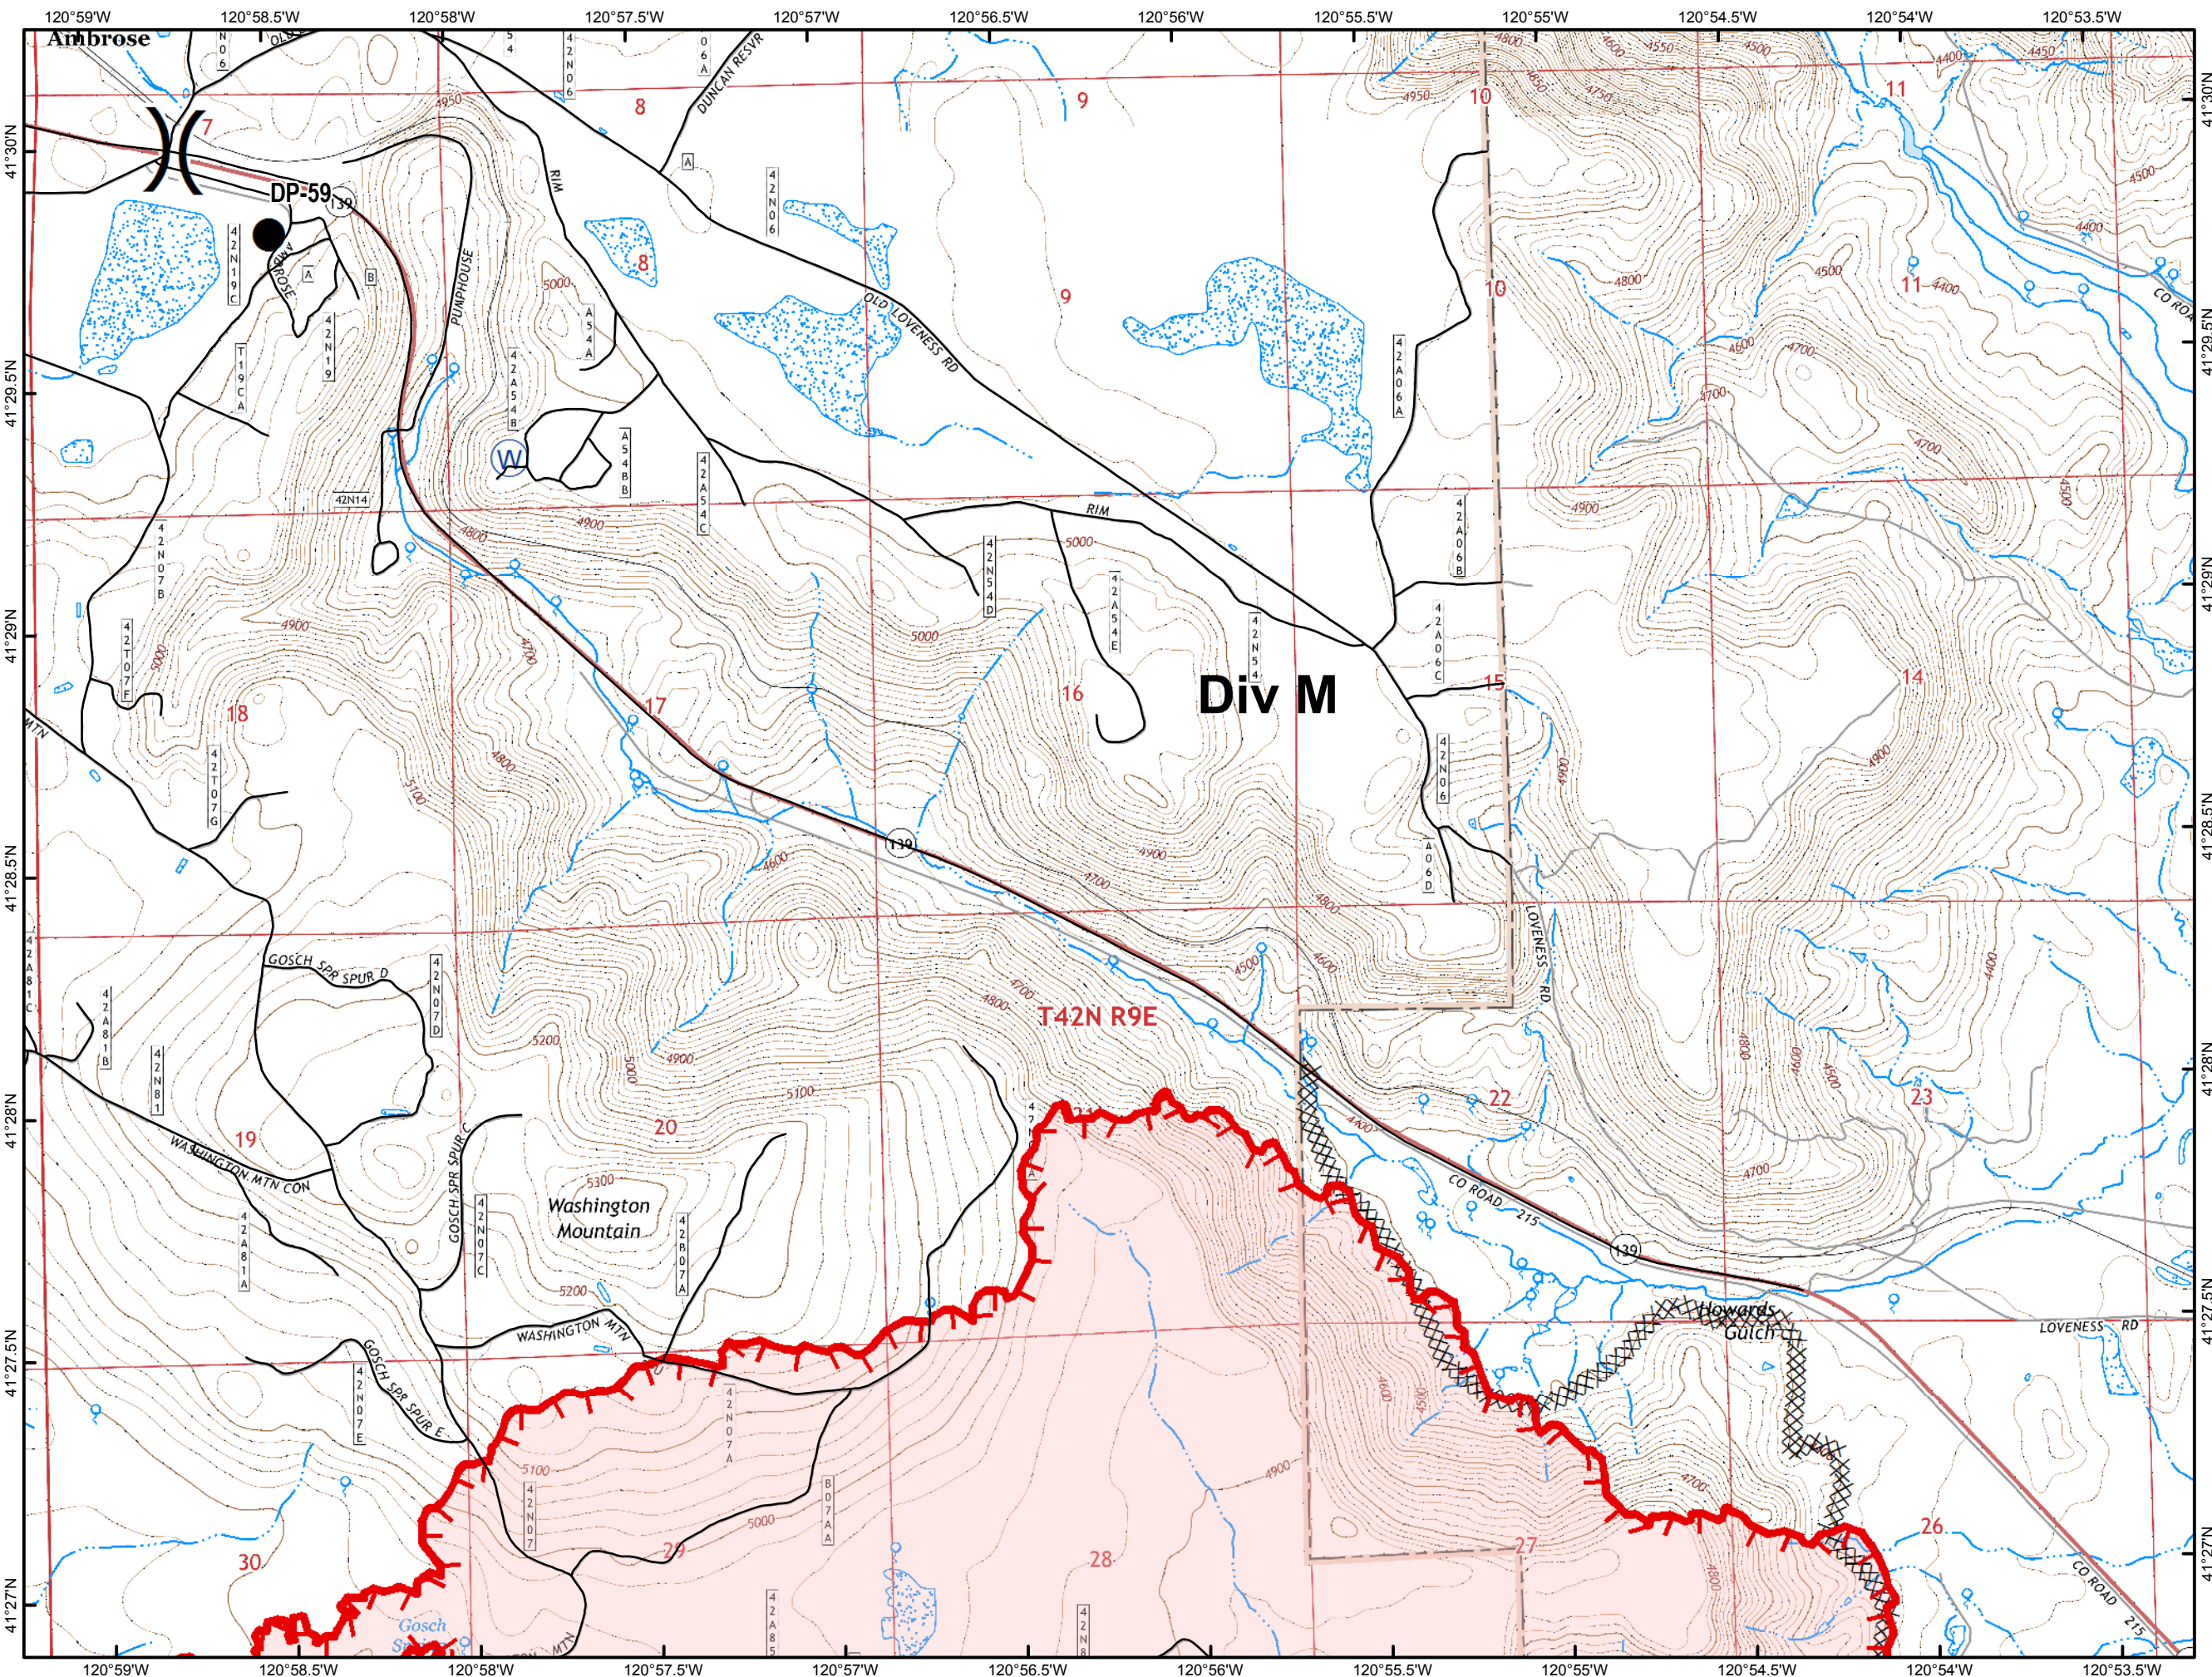

IAP Map
Stone Fire
CA-MDF-001193
Modoc National Forest

8/18/2018 Day Shift
Acres 12,656 IR 8/17 2244

-  Uncontrolled Fire Edge
-  Completed Dozer Line
-  H - H Completed Hand Line
-  R - R Road as Completed Line
-  Drop Point
-  Landmark
-  Water Source
-  Division Break

**IAP Map
Stone Fire
CA-MDF-001193
Modoc National Forest**

**8/18/2018 Day Shift
Acres 12,656 081718 @ 2244**

Page 1 of 7

- Drop Point
- Water Source
- Division Break
- Uncontrolled Fire Edge
- Completed Dozer Line

**IAP Map
Stone Fire
CA-MDF-001193
Modoc National Forest**

**8/18/2018 Day Shift
Acres 12,656 081718 @ 2244**

Page 2 of 7

- Division Break
- Uncontrolled Fire Edge
- Completed Dozer Line
- R - R Road as Completed Line
- Lookout

**IAP Map
Stone Fire
CA-MDF-001193
Modoc National Forest**

**8/18/2018 Day Shift
Acres 12,656 081718 @ 2244**

page 4 of 7

-  Drop Point
-  Water Source
-  Division Break
-  Uncontrolled Fire Edge
-  Completed Dozer Line