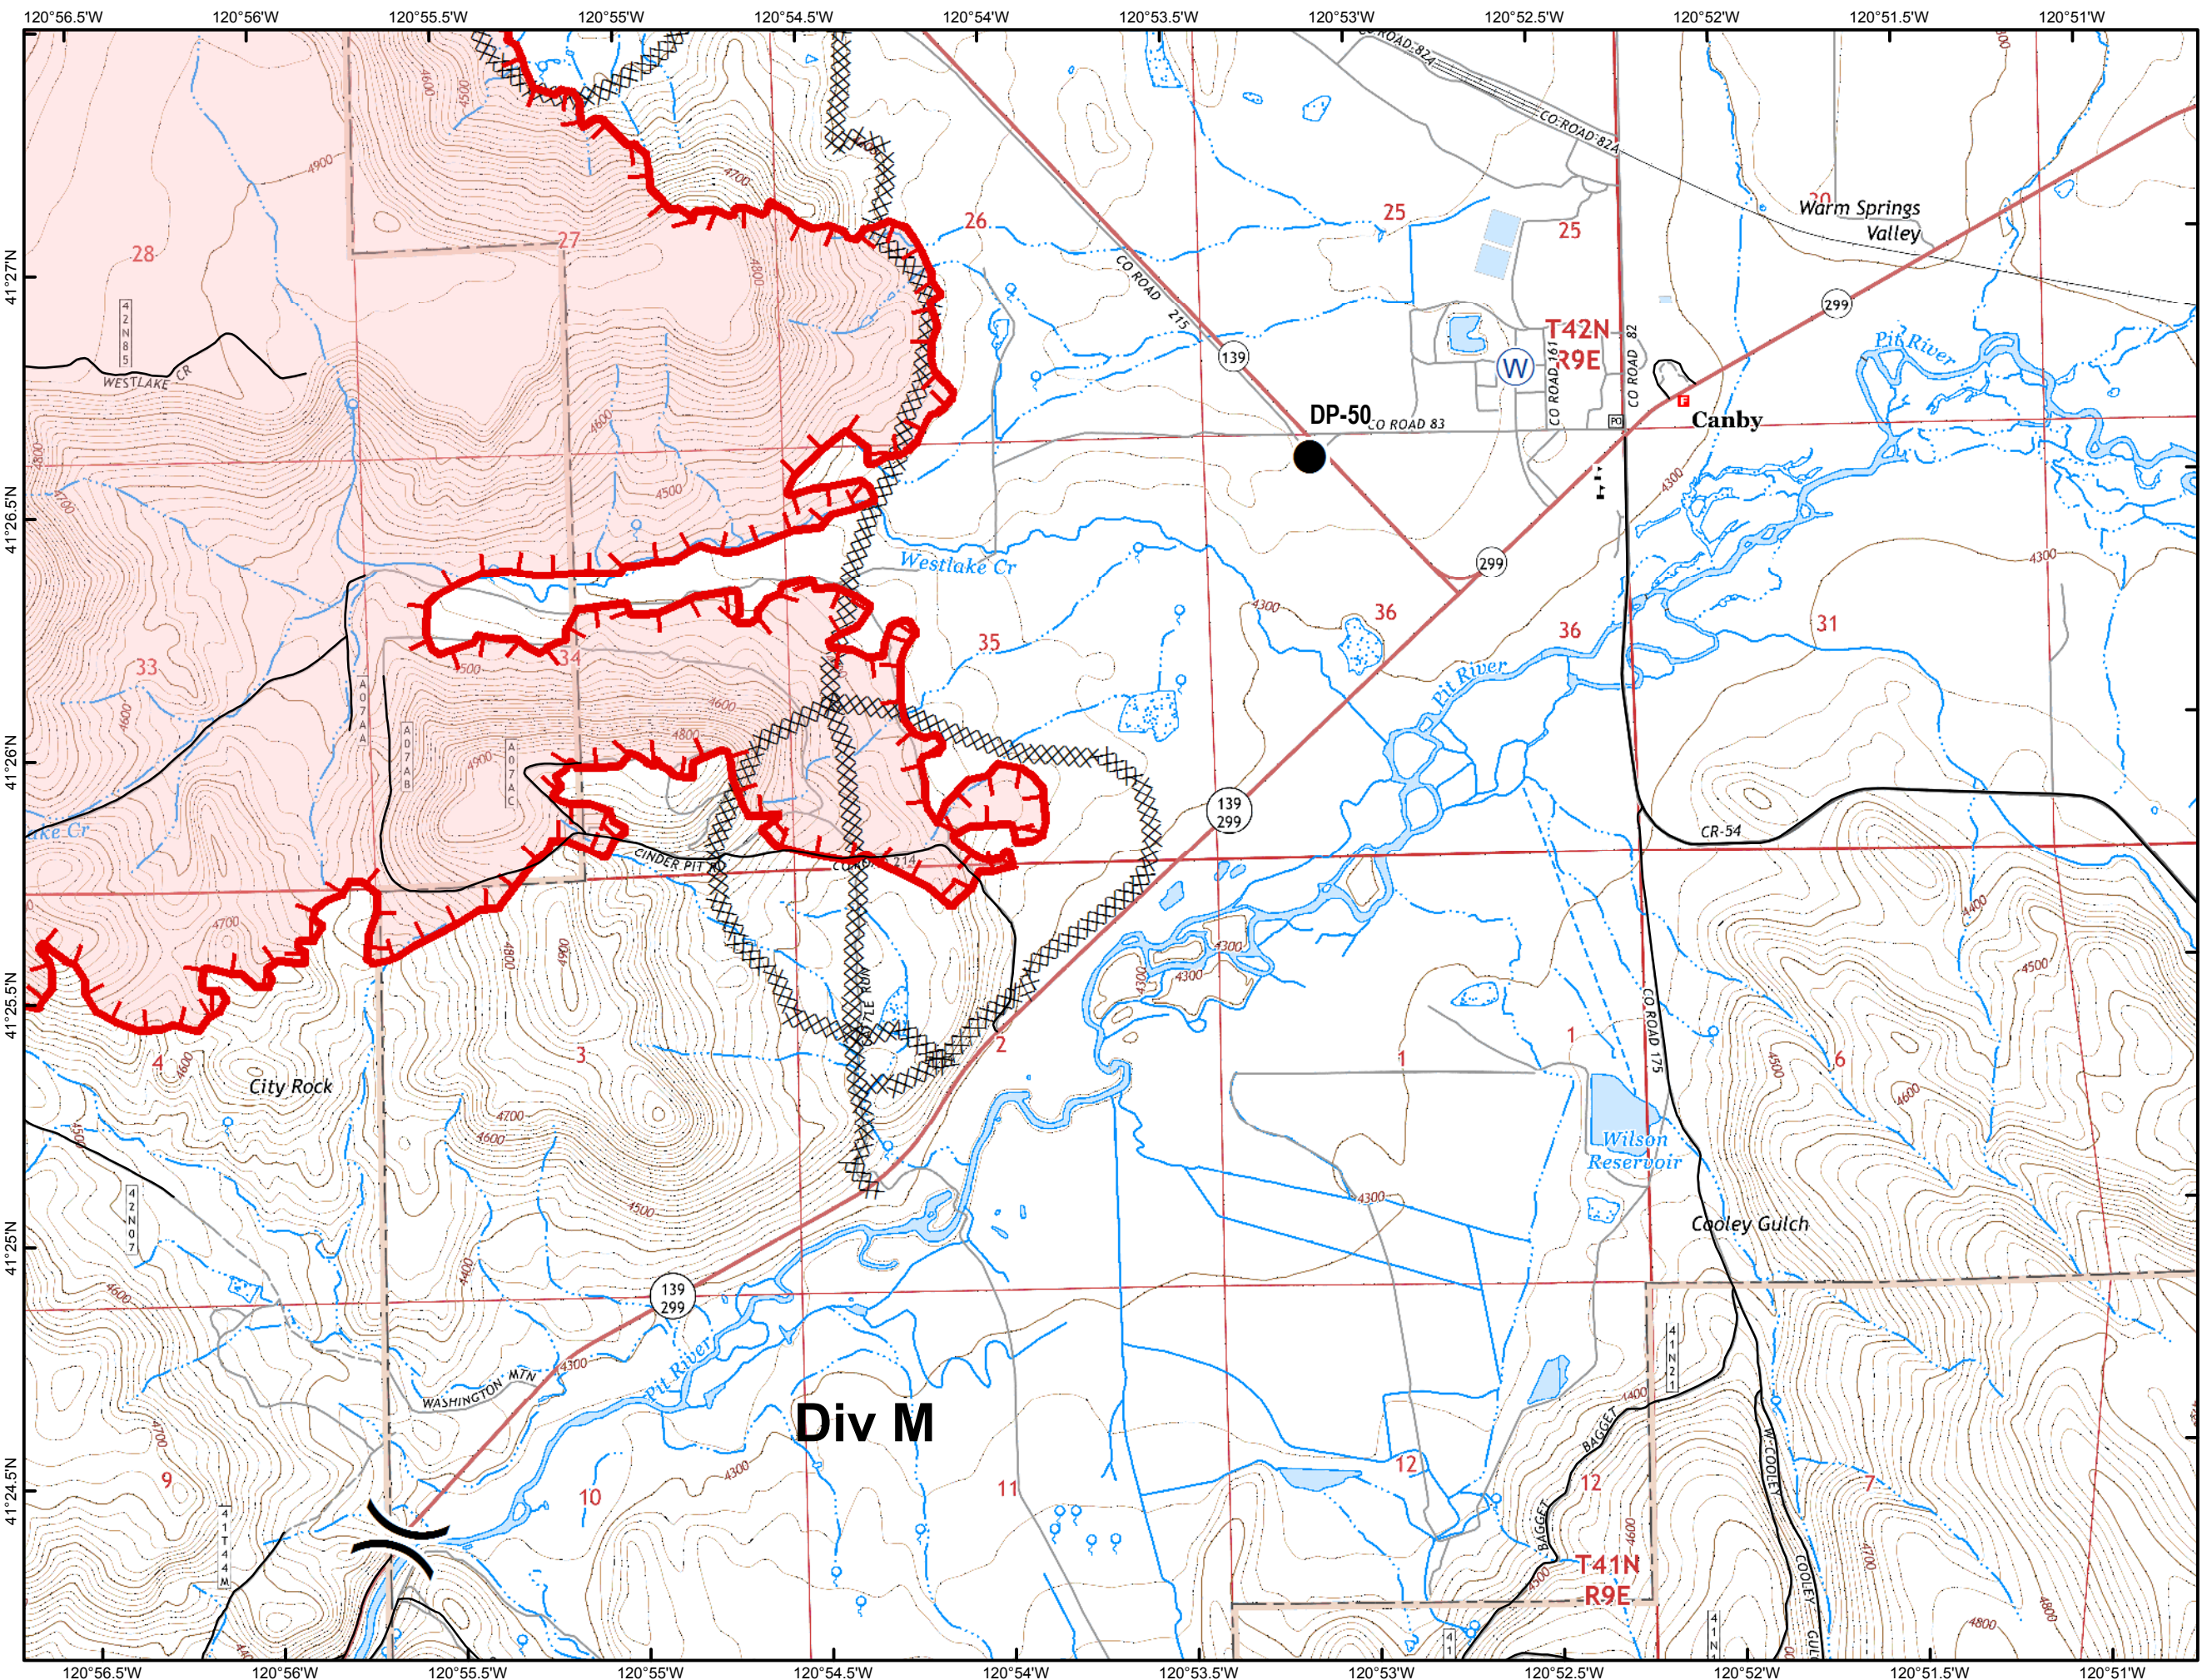

IAP Map
Stone Fire
CA-MDF-001193
Modoc National Forest

8/18/2018 Day Shift
Acres 12,656 IR 8/17 2244

-  Uncontrolled Fire Edge
-  Completed Dozer Line
-  H - H Completed Hand Line
-  R - R Road as Completed Line
-  Drop Point
-  Landmark
-  Water Source
-  Division Break

**IAP Map
Stone Fire
CA-MDF-001193
Modoc National Forest**

**8/18/2018 Day Shift
Acres 12,656 081718 @ 2244**

Page 3 of 7

- Drop Point
- Uncontrolled Fire Edge
- Completed Dozer Line

0 1/2 Mile

8/18/2018 12:24:44 AM
IAP_11X17_201808_stone_CA_MDF_001193.mxd

**IAP Map
Stone Fire
CA-MDF-001193
Modoc National Forest**

**8/18/2018 Day Shift
Acres 12,656 081718 @ 2244**

page 4 of 7

-  Drop Point
-  Water Source
-  Division Break
-  Uncontrolled Fire Edge
-  Completed Dozer Line

**IAP Map
Stone Fire
CA-MDF-001193
Modoc National Forest**

**8/18/2018 Day Shift
Acres 12,656 081718 @ 2244**

Page 5 of 7

-  Division Break
-  Uncontrolled Fire Edge
-  Completed Dozer Line
-  R - R Road as Completed Line
-  Lookout
-  Structures