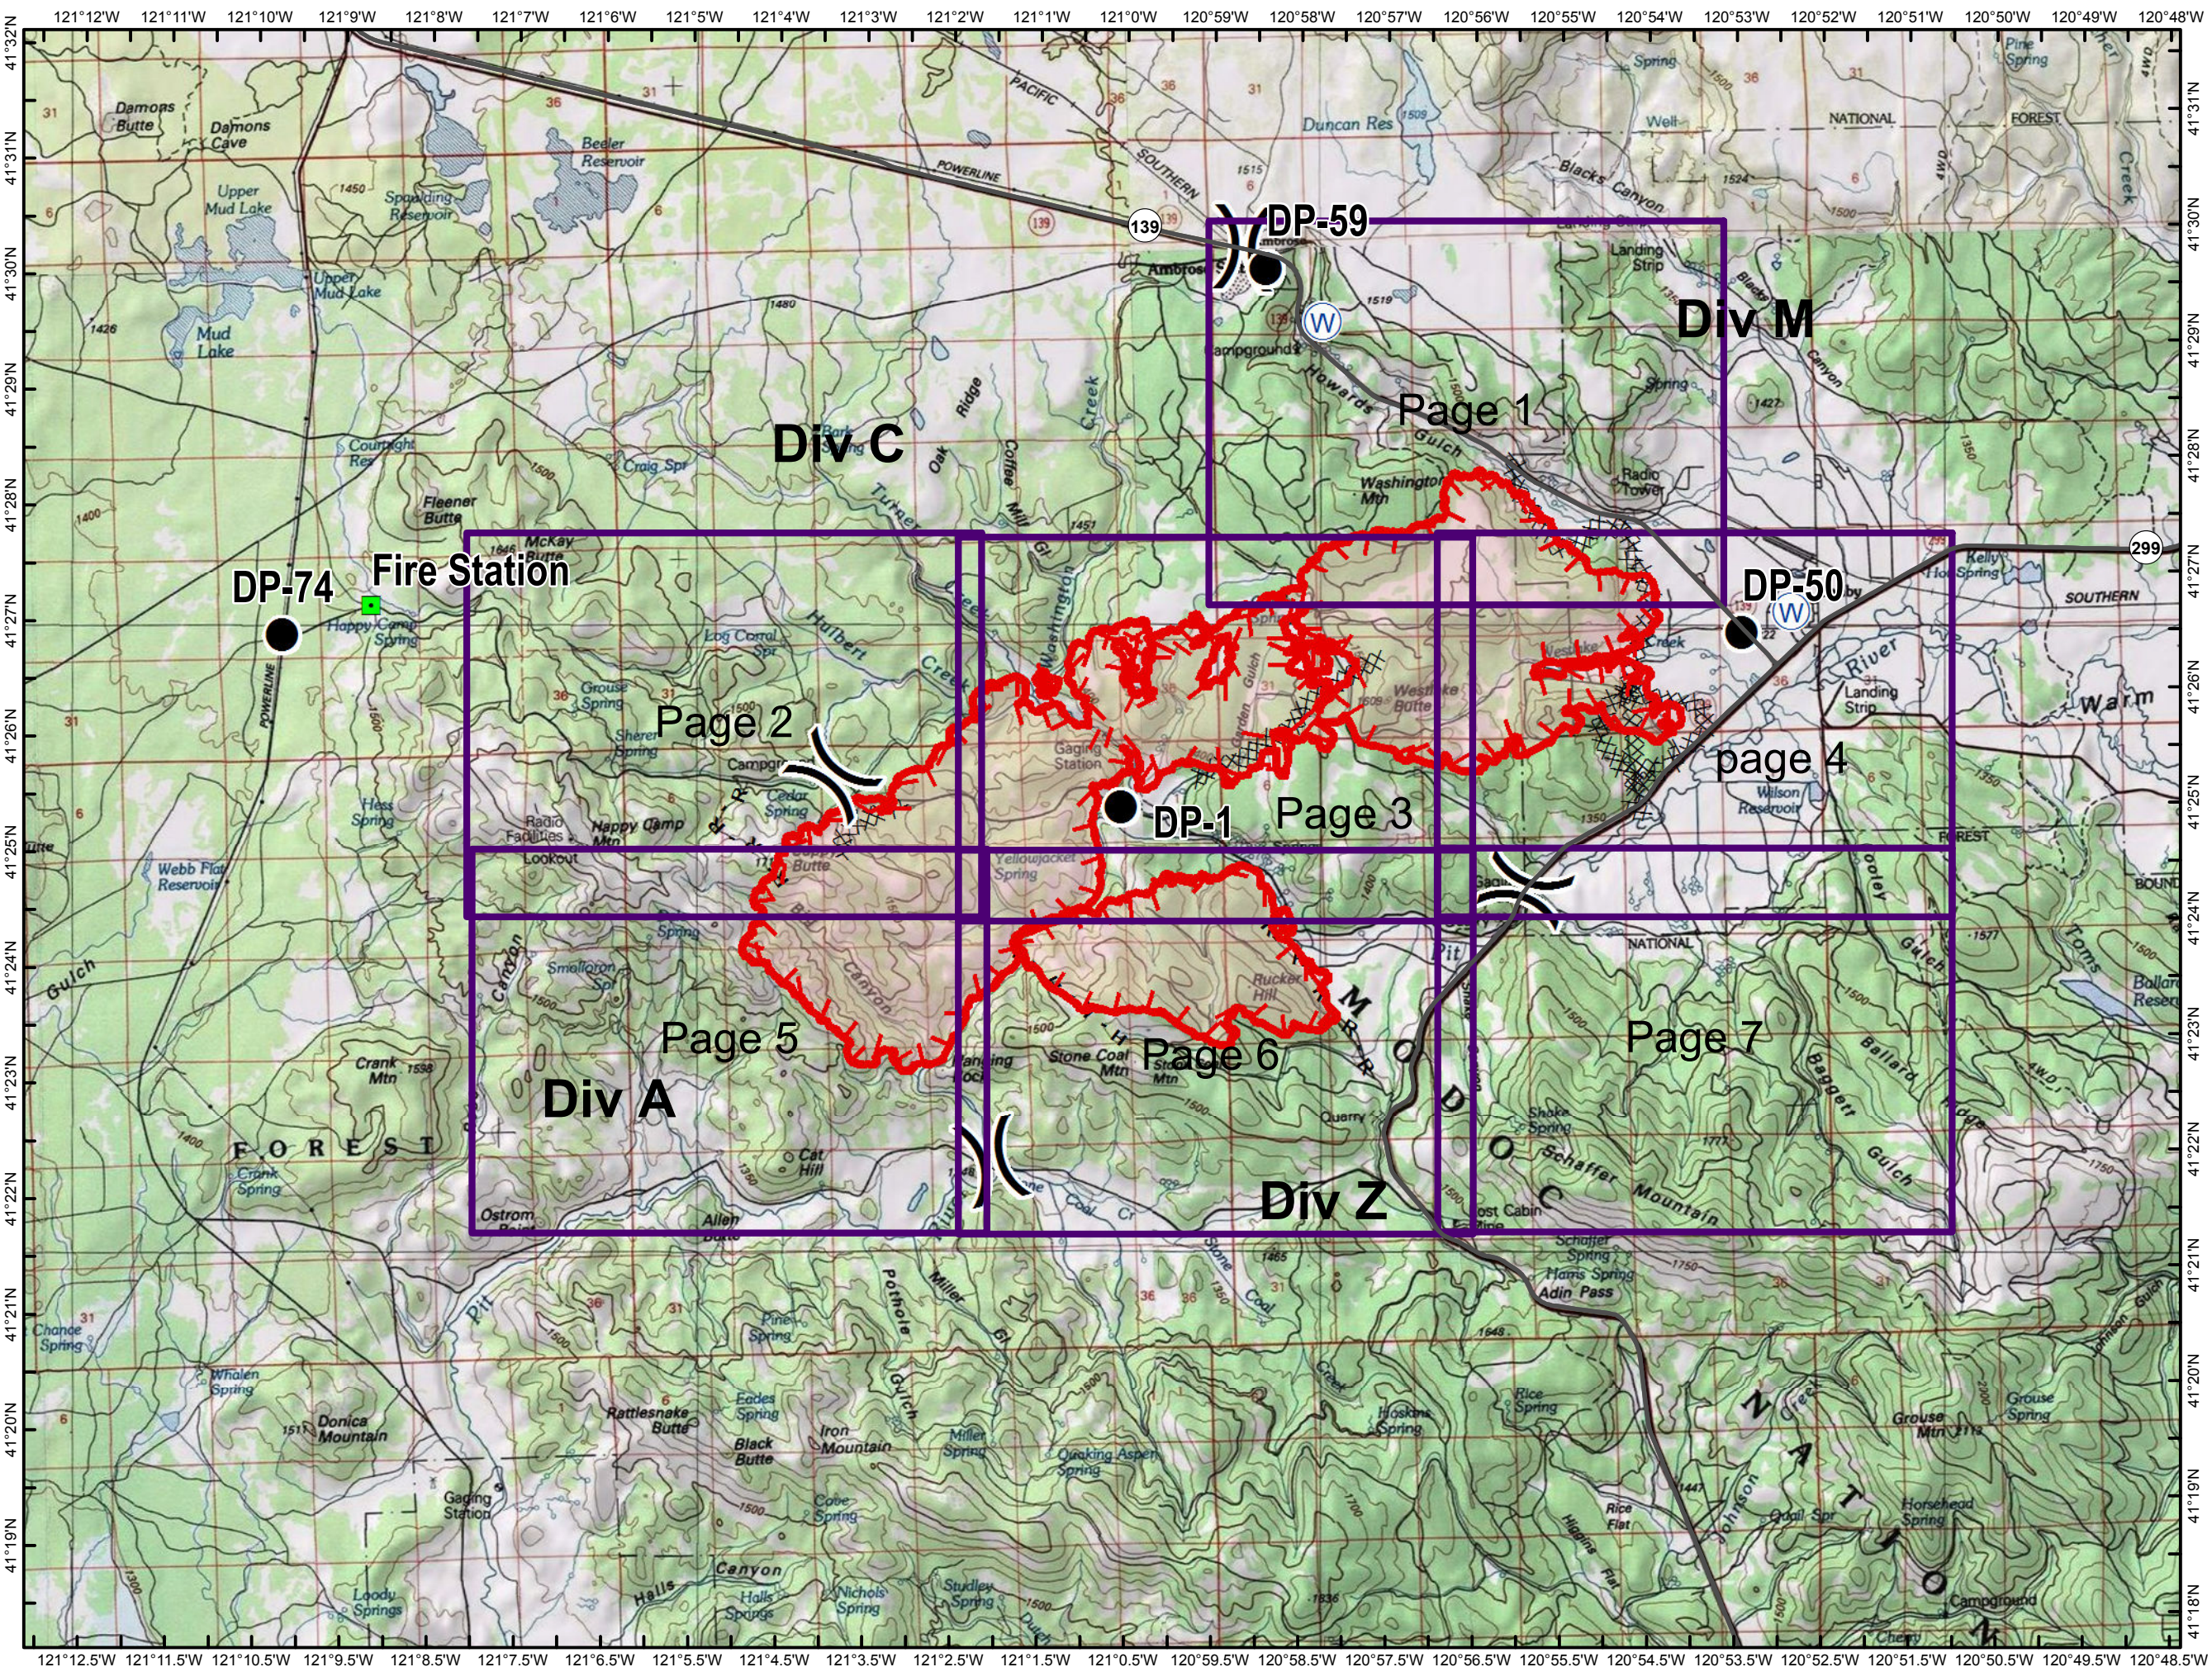

IAP Map
Stone Fire
CA-MDF-001193
Modoc National Forest

8/18/2018 Day Shift
Acres 12,656 IR 8/17 2244

-  Uncontrolled Fire Edge
-  Completed Dozer Line
-  H - H Completed Hand Line
-  R - R Road as Completed Line
-  Drop Point
-  Landmark
-  Water Source
-  Division Break

**IAP Map
Stone Fire
CA-MDF-001193
Modoc National Forest**

**8/18/2018 Day Shift
Acres 12,656 081718 @ 2244**

Page 1 of 7

- Drop Point
- Water Source
- Division Break
- Uncontrolled Fire Edge
- Completed Dozer Line

**IAP Map
Stone Fire
CA-MDF-001193
Modoc National Forest**

**8/18/2018 Day Shift
Acres 12,656 081718 @ 2244**

Page 3 of 7

- Drop Point
- Uncontrolled Fire Edge
- Completed Dozer Line

0 1/2 Mile

8/18/2018 12:24:44 AM
IAP_11X17_201808_stone_CA_MDF_001193.mxd

**IAP Map
Stone Fire
CA-MDF-001193
Modoc National Forest**

**8/18/2018 Day Shift
Acres 12,656 081718 @ 2244**

page 4 of 7

-  Drop Point
-  Water Source
-  Division Break
-  Uncontrolled Fire Edge
-  Completed Dozer Line