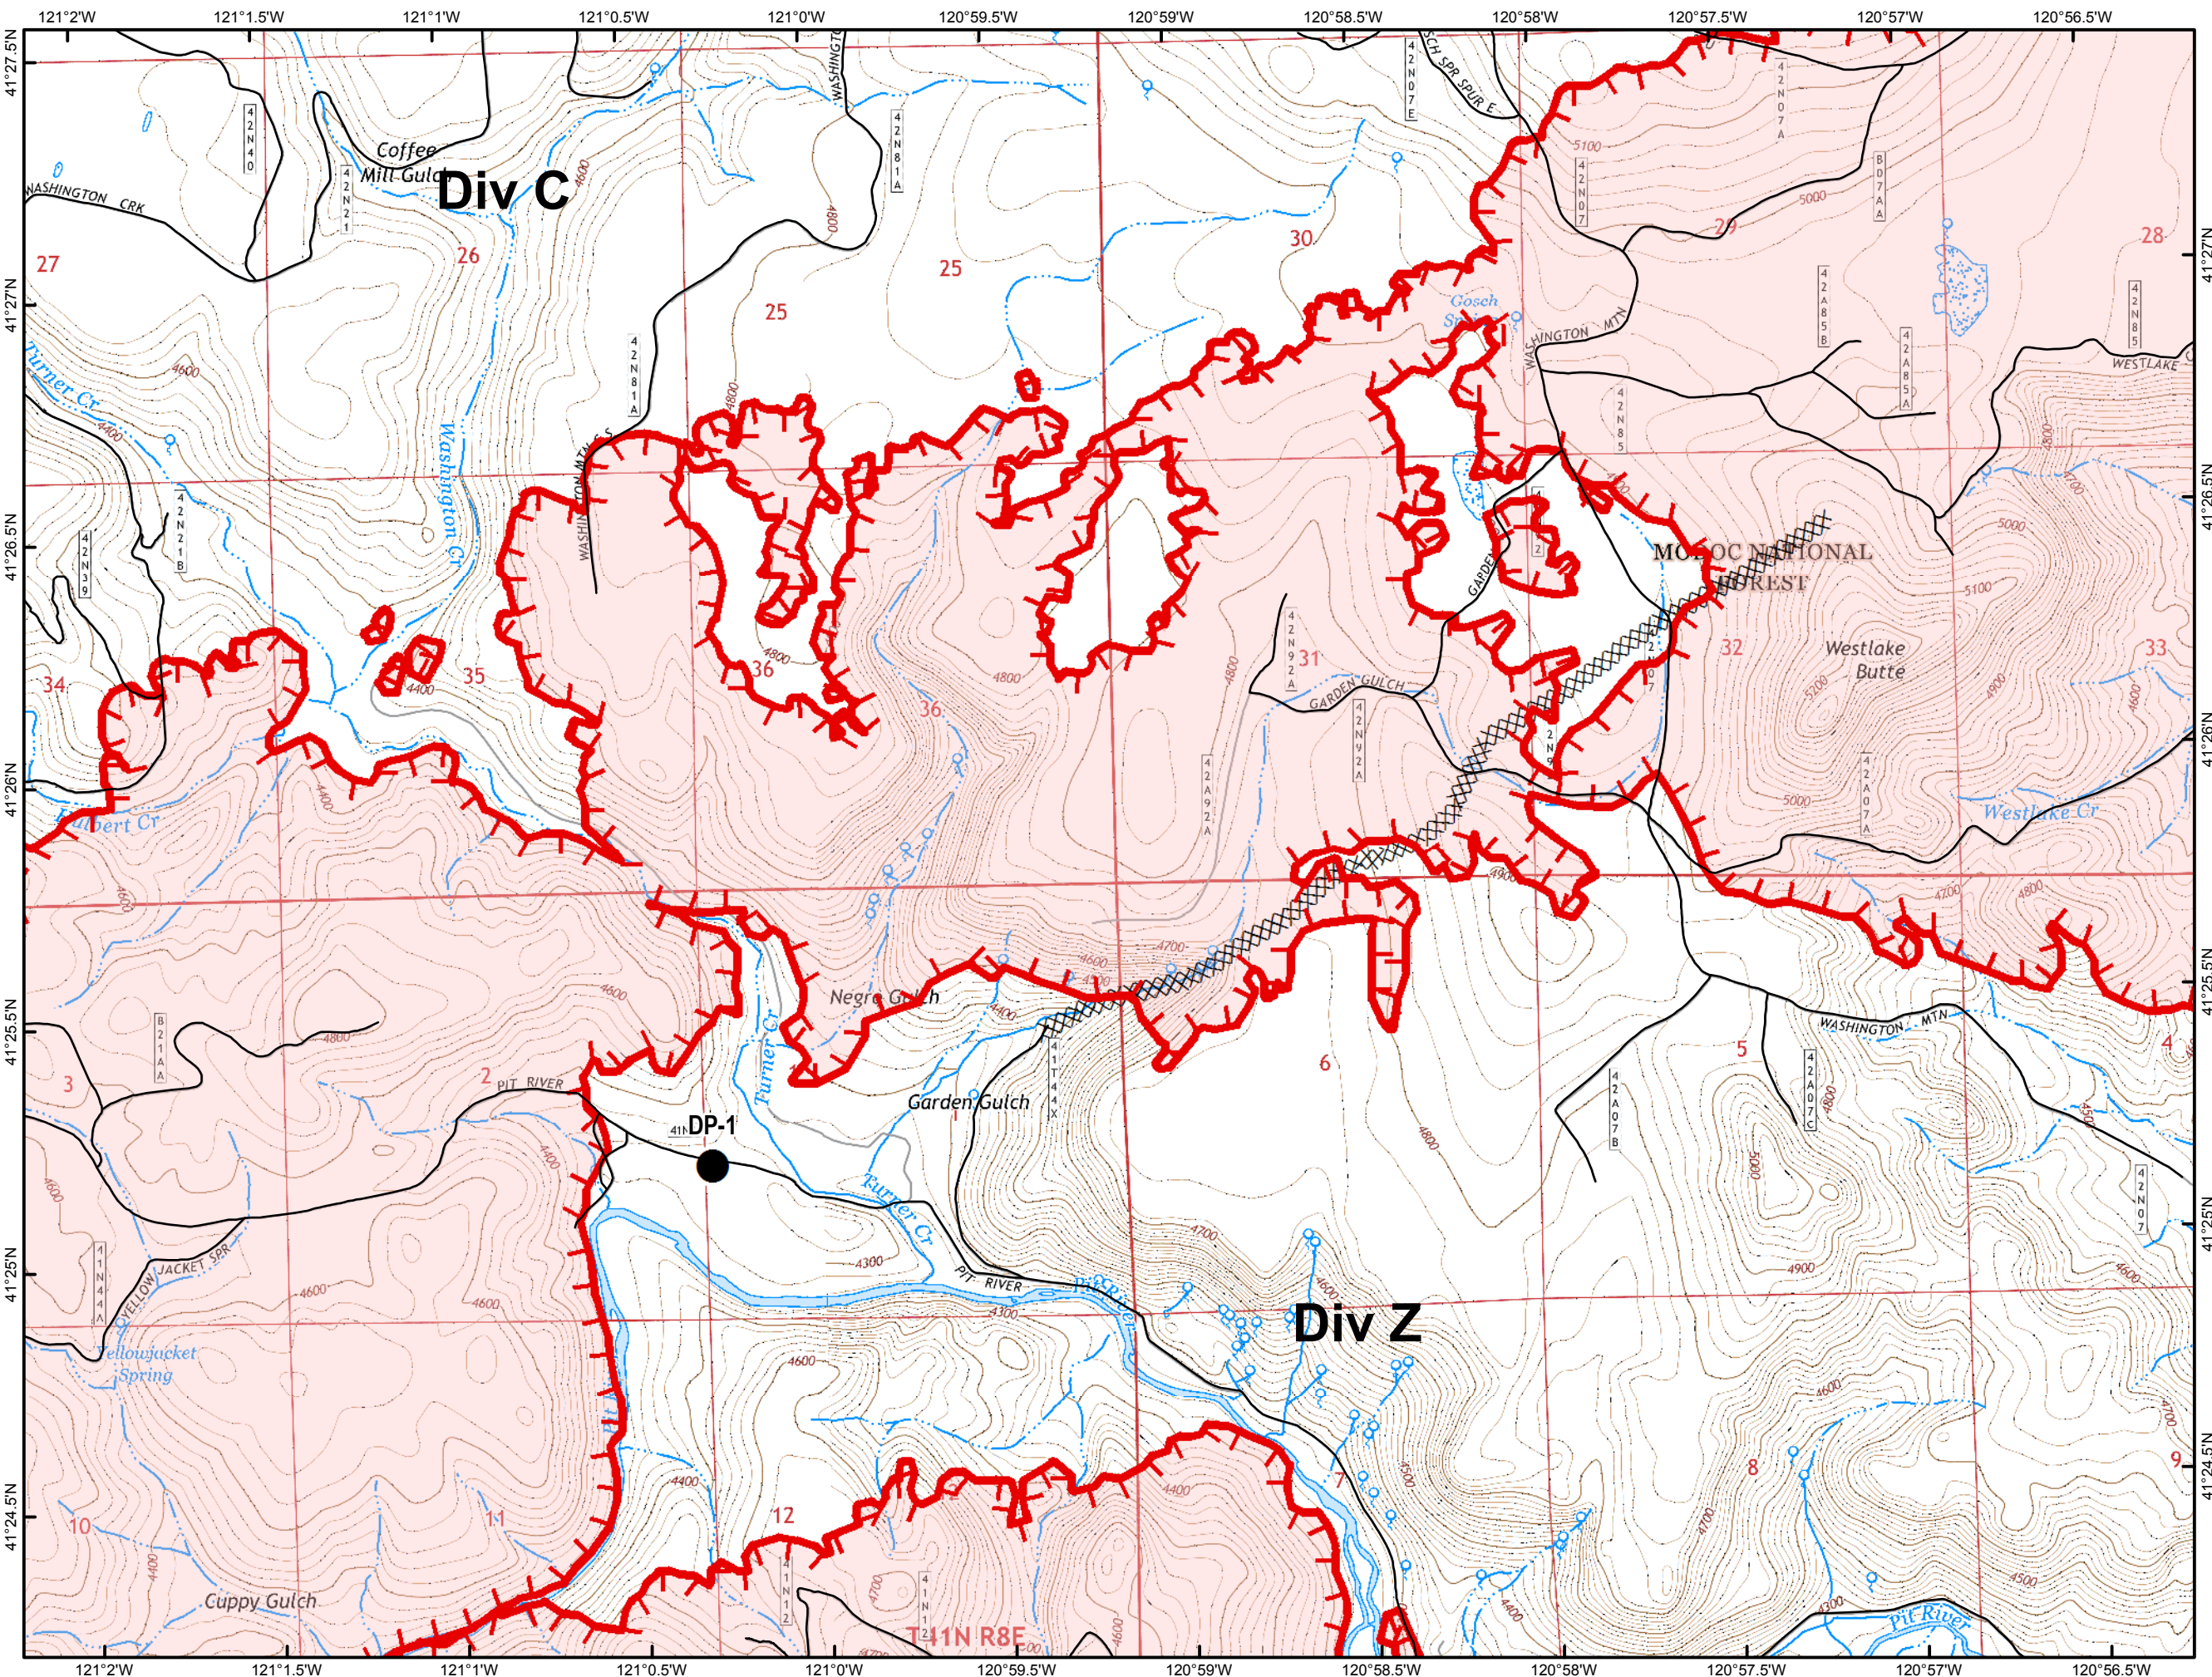

IAP Map
Stone Fire
CA-MDF-001193
Modoc National Forest

8/18/2018 Day Shift
Acres 12,656 IR 8/17 2244

-  Uncontrolled Fire Edge
-  Completed Dozer Line
-  H - H Completed Hand Line
-  R - R Road as Completed Line
-  Drop Point
-  Landmark
-  Water Source
-  Division Break

**IAP Map
Stone Fire
CA-MDF-001193
Modoc National Forest**

**8/18/2018 Day Shift
Acres 12,656 081718 @ 2244**

Page 2 of 7

- Division Break
- Uncontrolled Fire Edge
- Completed Dozer Line
- R - R Road as Completed Line
- Lookout

**IAP Map
Stone Fire
CA-MDF-001193
Modoc National Forest**

**8/18/2018 Day Shift
Acres 12,656 081718 @ 2244**

Page 3 of 7

- Drop Point
- Uncontrolled Fire Edge
- Completed Dozer Line

0 1/2 Mile

8/18/2018 12:24:44 AM
IAP_11X17_201808_stone_CA_MDF_001193.mxd

**IAP Map
Stone Fire
CA-MDF-001193
Modoc National Forest**

**8/18/2018 Day Shift
Acres 12,656 081718 @ 2244**

page 4 of 7

-  Drop Point
-  Water Source
-  Division Break
-  Uncontrolled Fire Edge
-  Completed Dozer Line