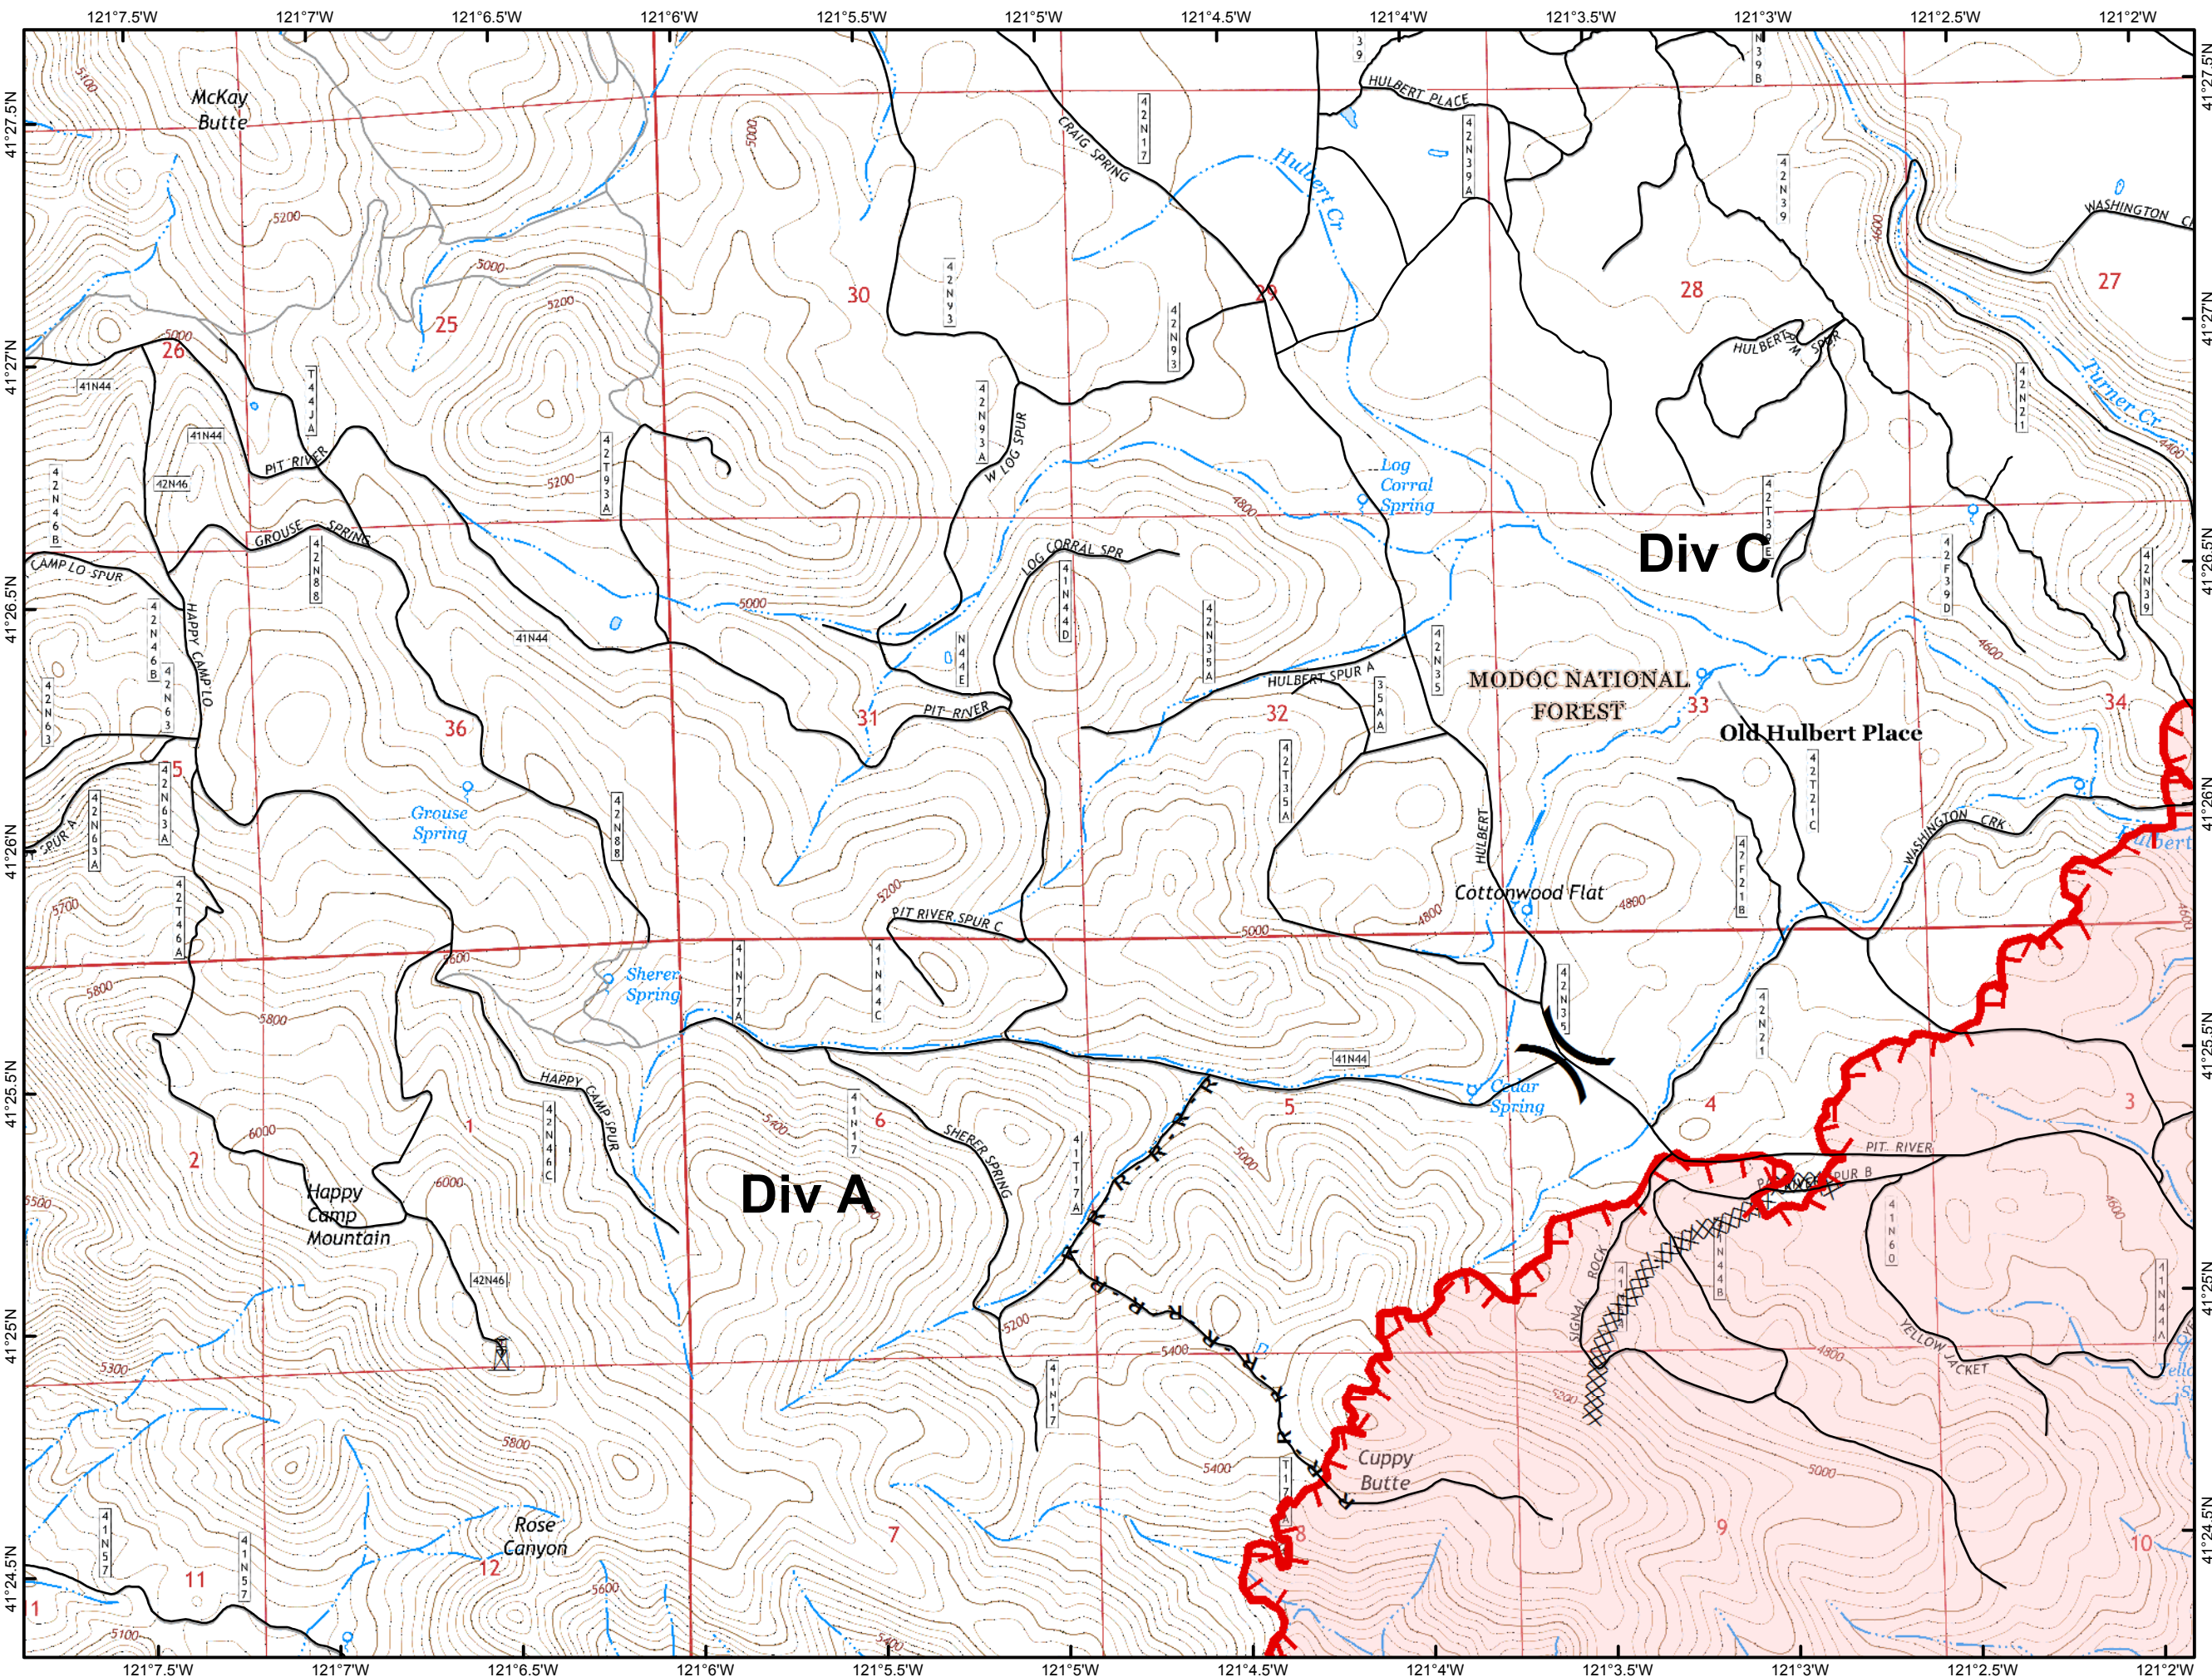

IAP Map
Stone Fire
CA-MDF-001193
Modoc National Forest

8/18/2018 Day Shift
Acres 12,656 IR 8/17 2244

-  Uncontrolled Fire Edge
-  Completed Dozer Line
-  H - H Completed Hand Line
-  R - R Road as Completed Line
-  Drop Point
-  Landmark
-  Water Source
-  Division Break

**IAP Map
Stone Fire
CA-MDF-001193
Modoc National Forest**

**8/18/2018 Day Shift
Acres 12,656 081718 @ 2244**

Page 1 of 7

- Drop Point
- Water Source
- Division Break
- Uncontrolled Fire Edge
- Completed Dozer Line

**IAP Map
Stone Fire
CA-MDF-001193
Modoc National Forest**

**8/18/2018 Day Shift
Acres 12,656 081718 @ 2244**

Page 2 of 7

- Division Break
- Uncontrolled Fire Edge
- Completed Dozer Line
- R - R Road as Completed Line
- Lookout

**IAP Map
Stone Fire
CA-MDF-001193
Modoc National Forest**

**8/18/2018 Day Shift
Acres 12,656 081718 @ 2244**

Page 3 of 7

- Drop Point
- Uncontrolled Fire Edge
- Completed Dozer Line

0 1/2 Mile

8/18/2018 12:24:44 AM
IAP_11X17_201808_stone_CA_MDF_001193.mxd