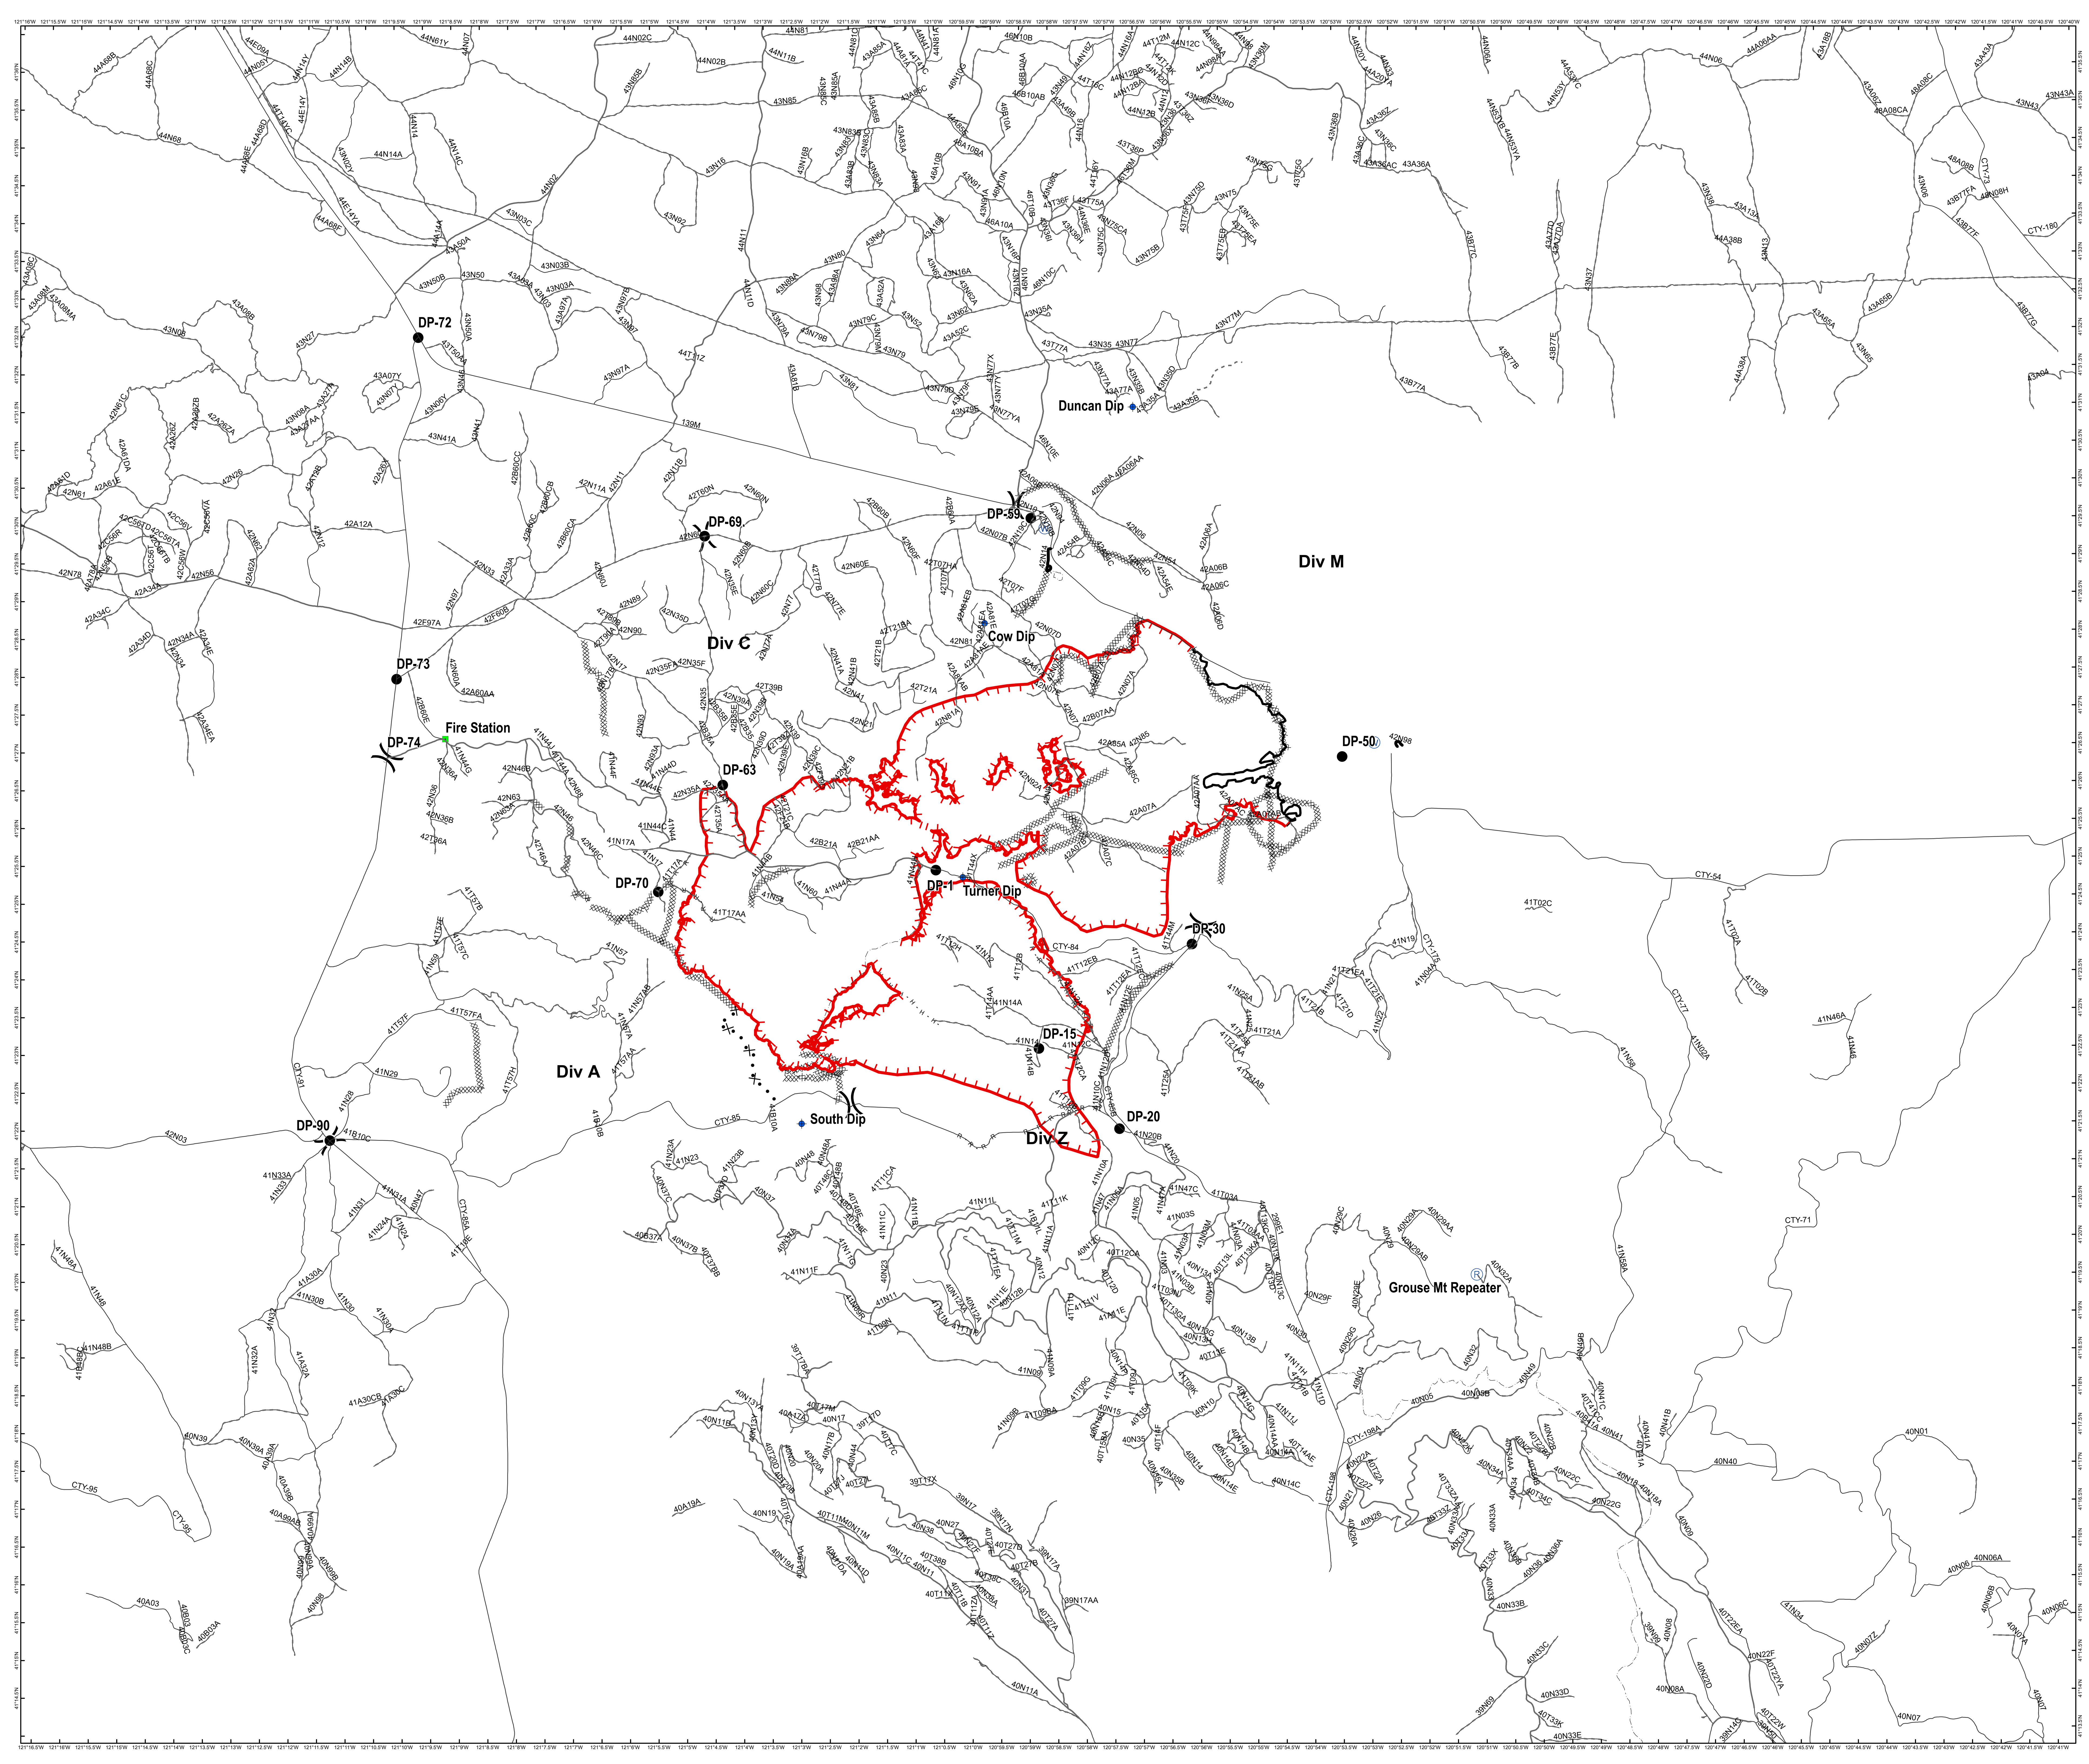

IAP Map
Stone Fire
CA-MDF-001193
Modoc National Forest

8/20/2018 Day Shift
22,498ac Sketch 8/19 2200

- USFS Roads**
- OPER_MAINT_LEVEL**
- Road
 - Improved Road
 - - - - Unimproved Road
 - Trails
 - Road
 - ◆ Dip Site
 - Drop Point
 - Landmark
 - Ⓡ Repeater
 - Ⓜ Water Source
 - ⌋ Division Break
 - Uncontrolled Fire Edge
 - Completed Line
 - ⊘ Completed Dozer Line
 - Completed Hand Line
 - Road as Completed Line
 - ⊗ Proposed Dozer Line
 - Aerial Retardant Drop