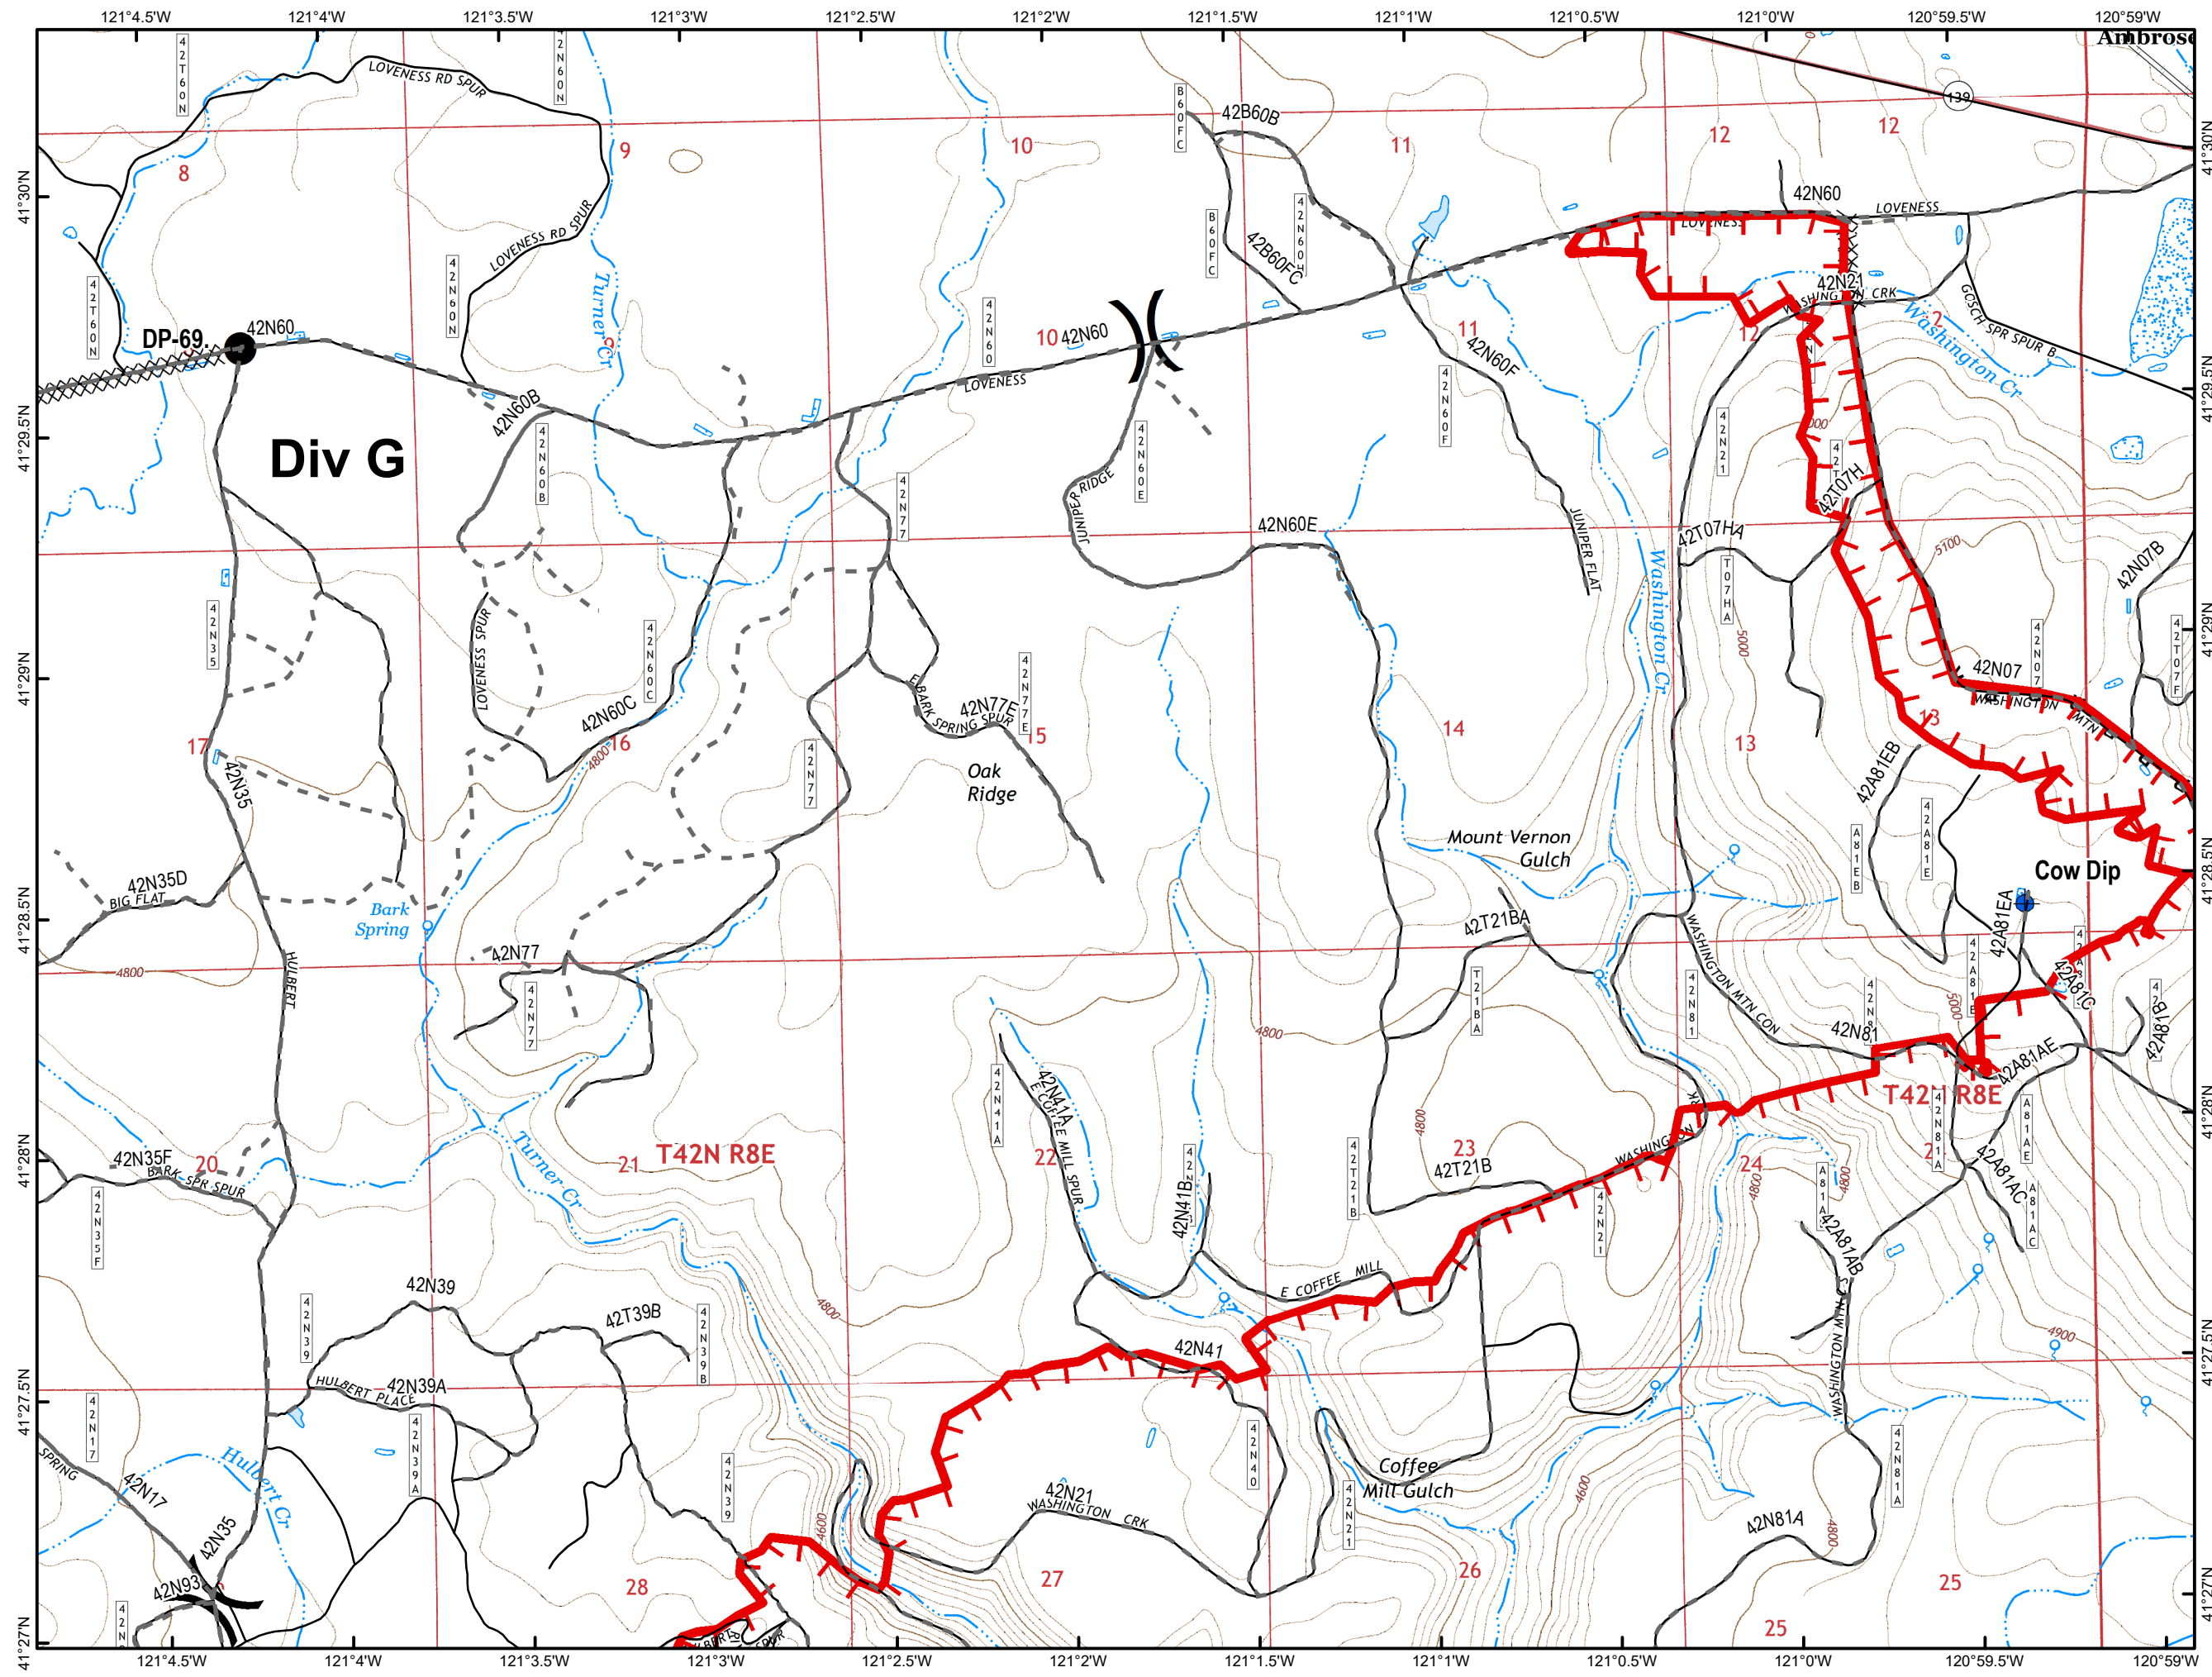

IAP Map
Stone Fire
CA-MDF-001193
Modoc National Forest

8/23/2018
Acres 33,941 8/22 @ 1730

-  Dip Site
-  Drop Point
-  Landmark
-  Repeater
-  Spot Fire
-  Water Source
-  Division Break

-  Uncontrolled Fire Edge
-  Completed Line
-  Completed Dozer Line
-  H - H Completed Hand Line
-  R - R Road as Completed Line
-  Proposed Dozer Line
-  Aerial Retardant Drop

**8/23/2018
Acres 33,941 8/22 @ 1730**

Page 3 of 13

- Dip Site
- Drop Point
- Landmark
- Completed Dozer Line
- Roads & Trails**
- Improved Road
- Unimproved Road

**IAP Map
Stone Fire
CA-MDF-001193
Modoc National Forest**

**8/23/2018
Acres 33,941 8/22 @ 1730**

Page 4 of 13

- Dip Site
- Drop Point
- Division Break

- Uncontrolled Fire Edge
- Completed Dozer Line
- R - R Road as Completed Line
- Roads & Trails**
- Unimproved Road

IAP Map
Stone Fire
CA-MDF-001193
Modoc National Forest

8/23/2018
Acres 33,941 8/22 @ 1730

Page 5 of 13

- Drop Point
- Water Source
- Division Break
- Uncontrolled Fire Edge
- Completed Line
- Completed Dozer Line
- R - R Road as Completed Line
- Proposed Dozer Line