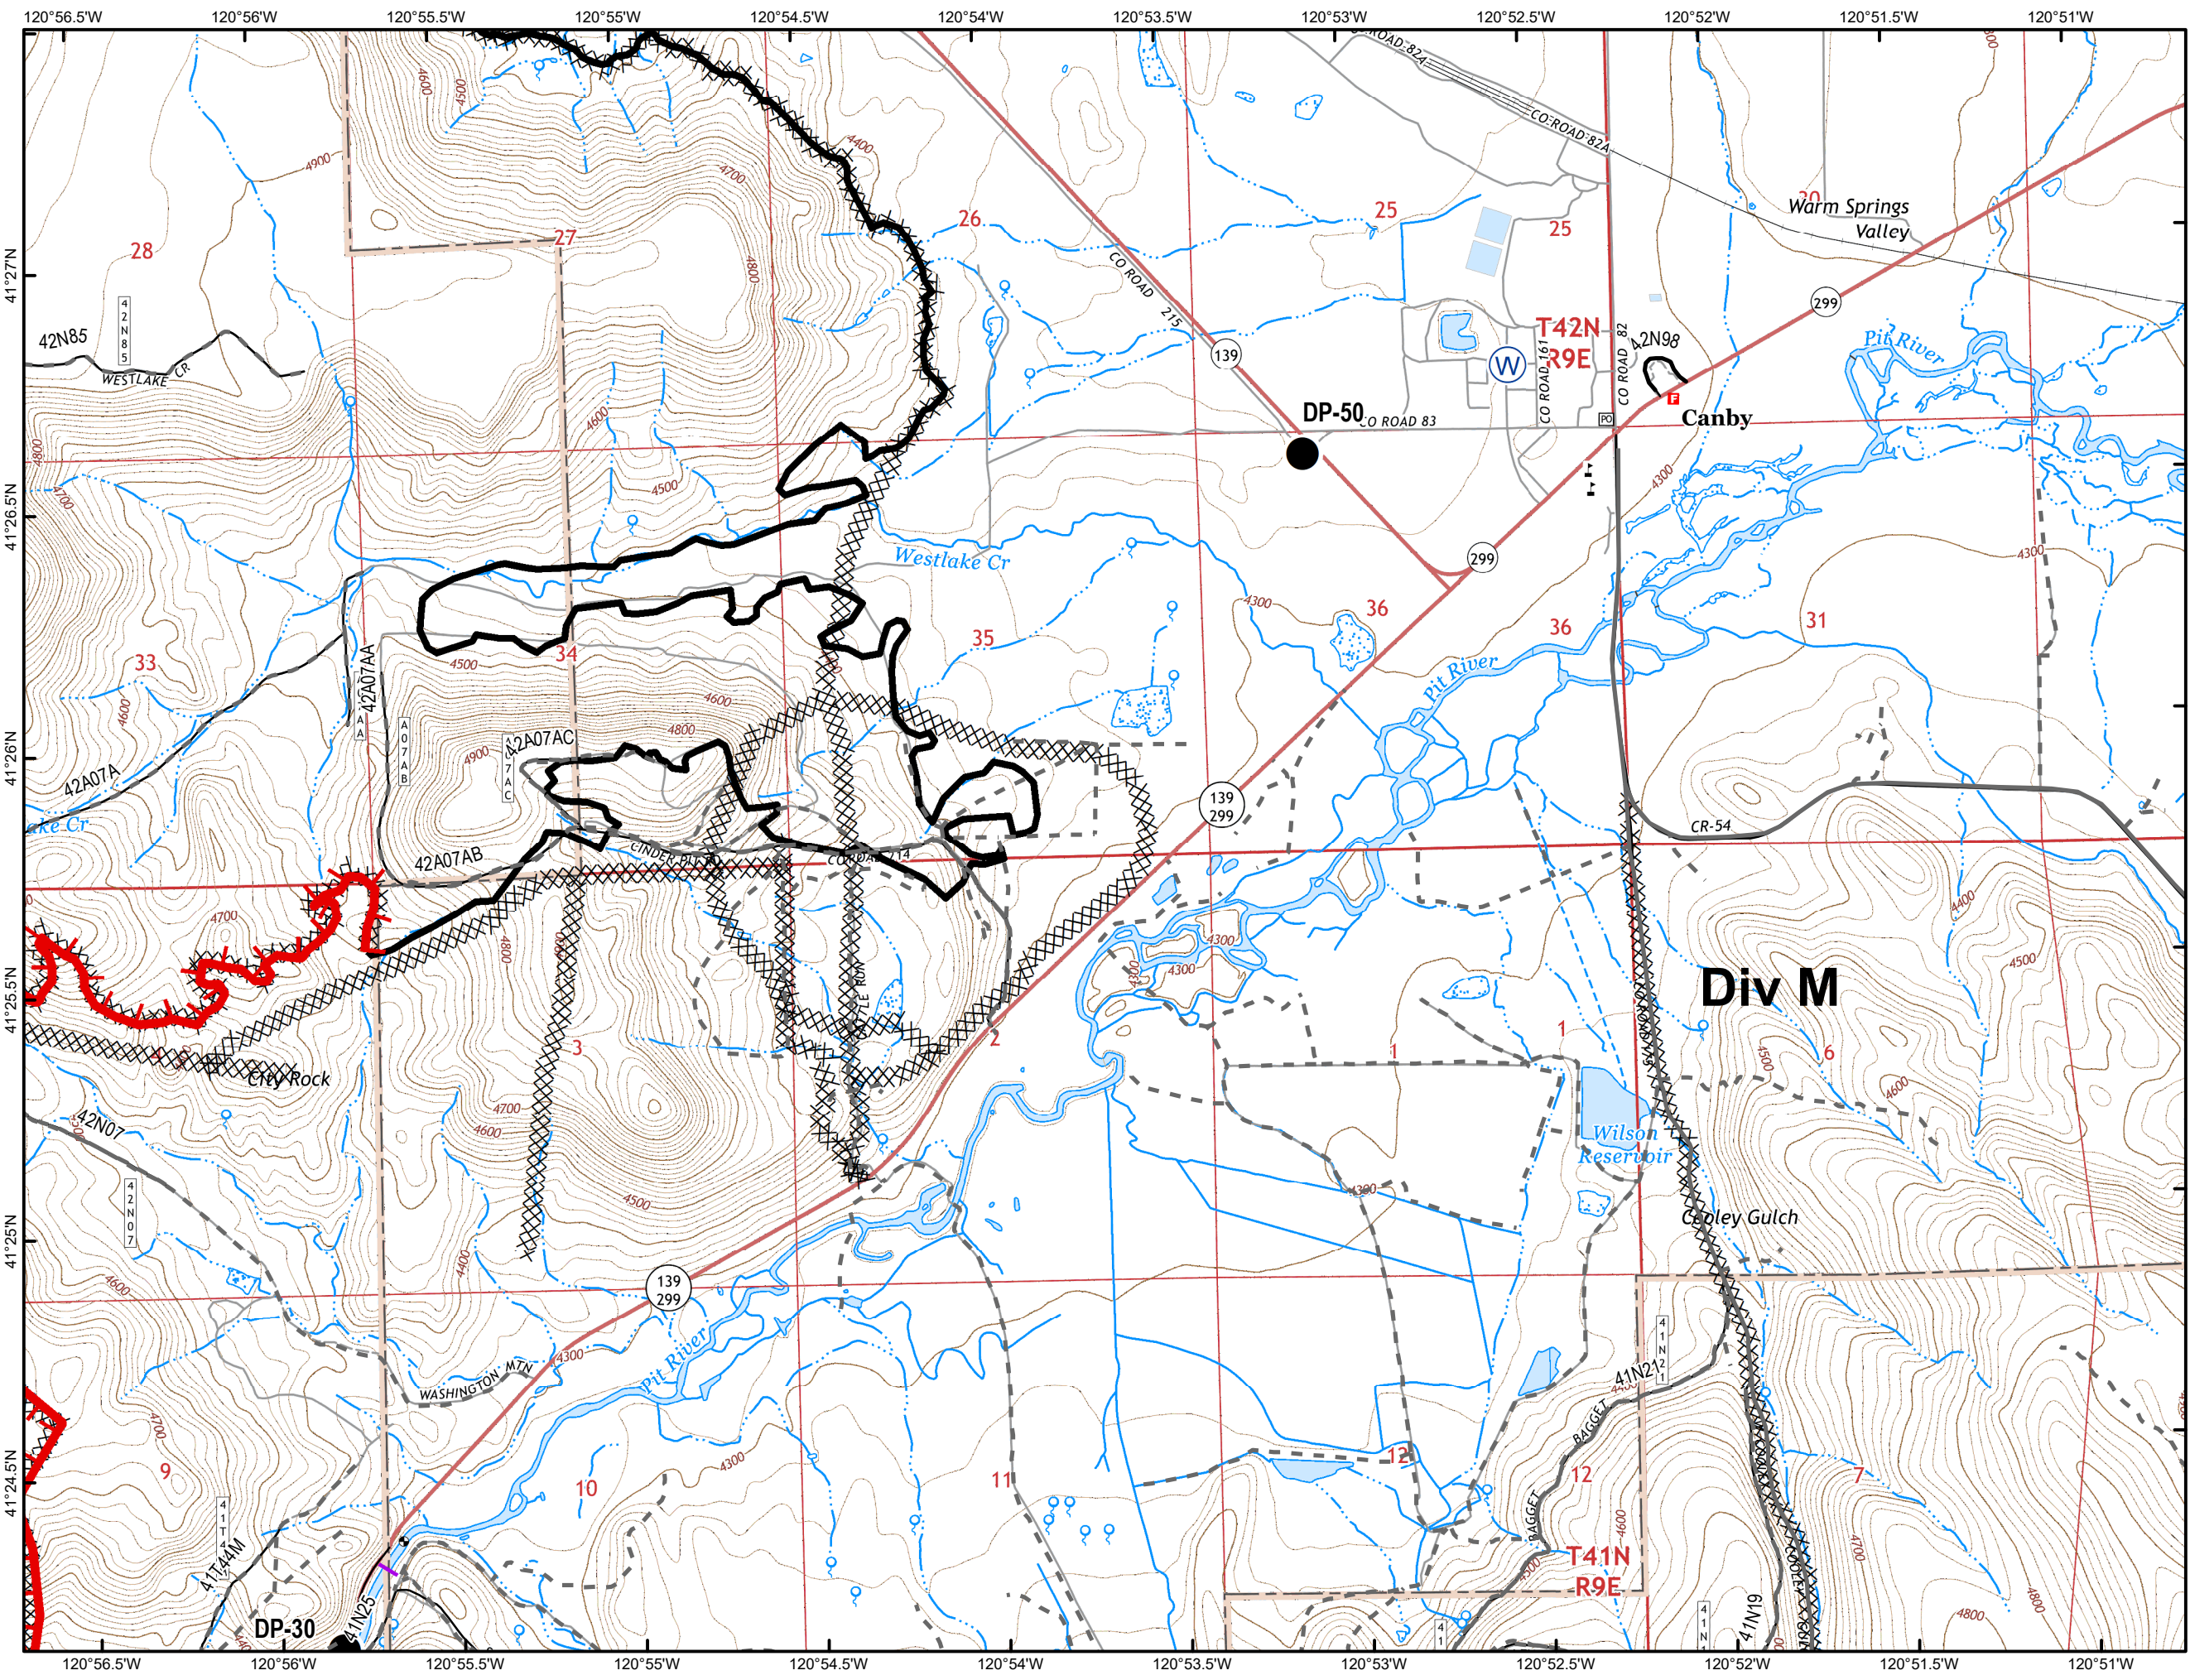

IAP Map
Stone Fire
CA-MDF-001193
Modoc National Forest

8/23/2018
Acres 33,941 8/22 @ 1730

-  Dip Site
-  Drop Point
-  Landmark
-  Repeater
-  Spot Fire
-  Water Source
-  Division Break

-  Uncontrolled Fire Edge
-  Completed Line
-  Completed Dozer Line
-  H - H Completed Hand Line
-  R - R Road as Completed Line
-  Proposed Dozer Line
-  Aerial Retardant Drop

**8/23/2018
Acres 33,941 8/22 @ 1730**

Page 4 of 13

- Dip Site
- Drop Point
- Division Break

- Uncontrolled Fire Edge
- Completed Dozer Line
- R - R Road as Completed Line
- Roads & Trails**
- Unimproved Road

IAP Map
Stone Fire
CA-MDF-001193
Modoc National Forest

8/23/2018
Acres 33,941 8/22 @ 1730

Page 6 of 13

-  Dip Site
-  Drop Point
-  Spot Fire
-  Division Break

-  Uncontrolled Fire Edge
-  Completed Dozer Line
-  R - R Road as Completed Line
-  Aerial Retardant Drop
-  Lookout

- Roads & Trails**
-  Improved Road
 -  Unimproved Road

**IAP Map
Stone Fire
CA-MDF-001193
Modoc National Forest**

**8/23/2018
Acres 33,941 8/22 @ 1730**

Page 8 of 13

- Drop Point
- Water Source
- Uncontrolled Fire Edge
- Completed Line
- Completed Dozer Line
- Aerial Hazard
- Roads & Trails**
- Road
- Unimproved Road