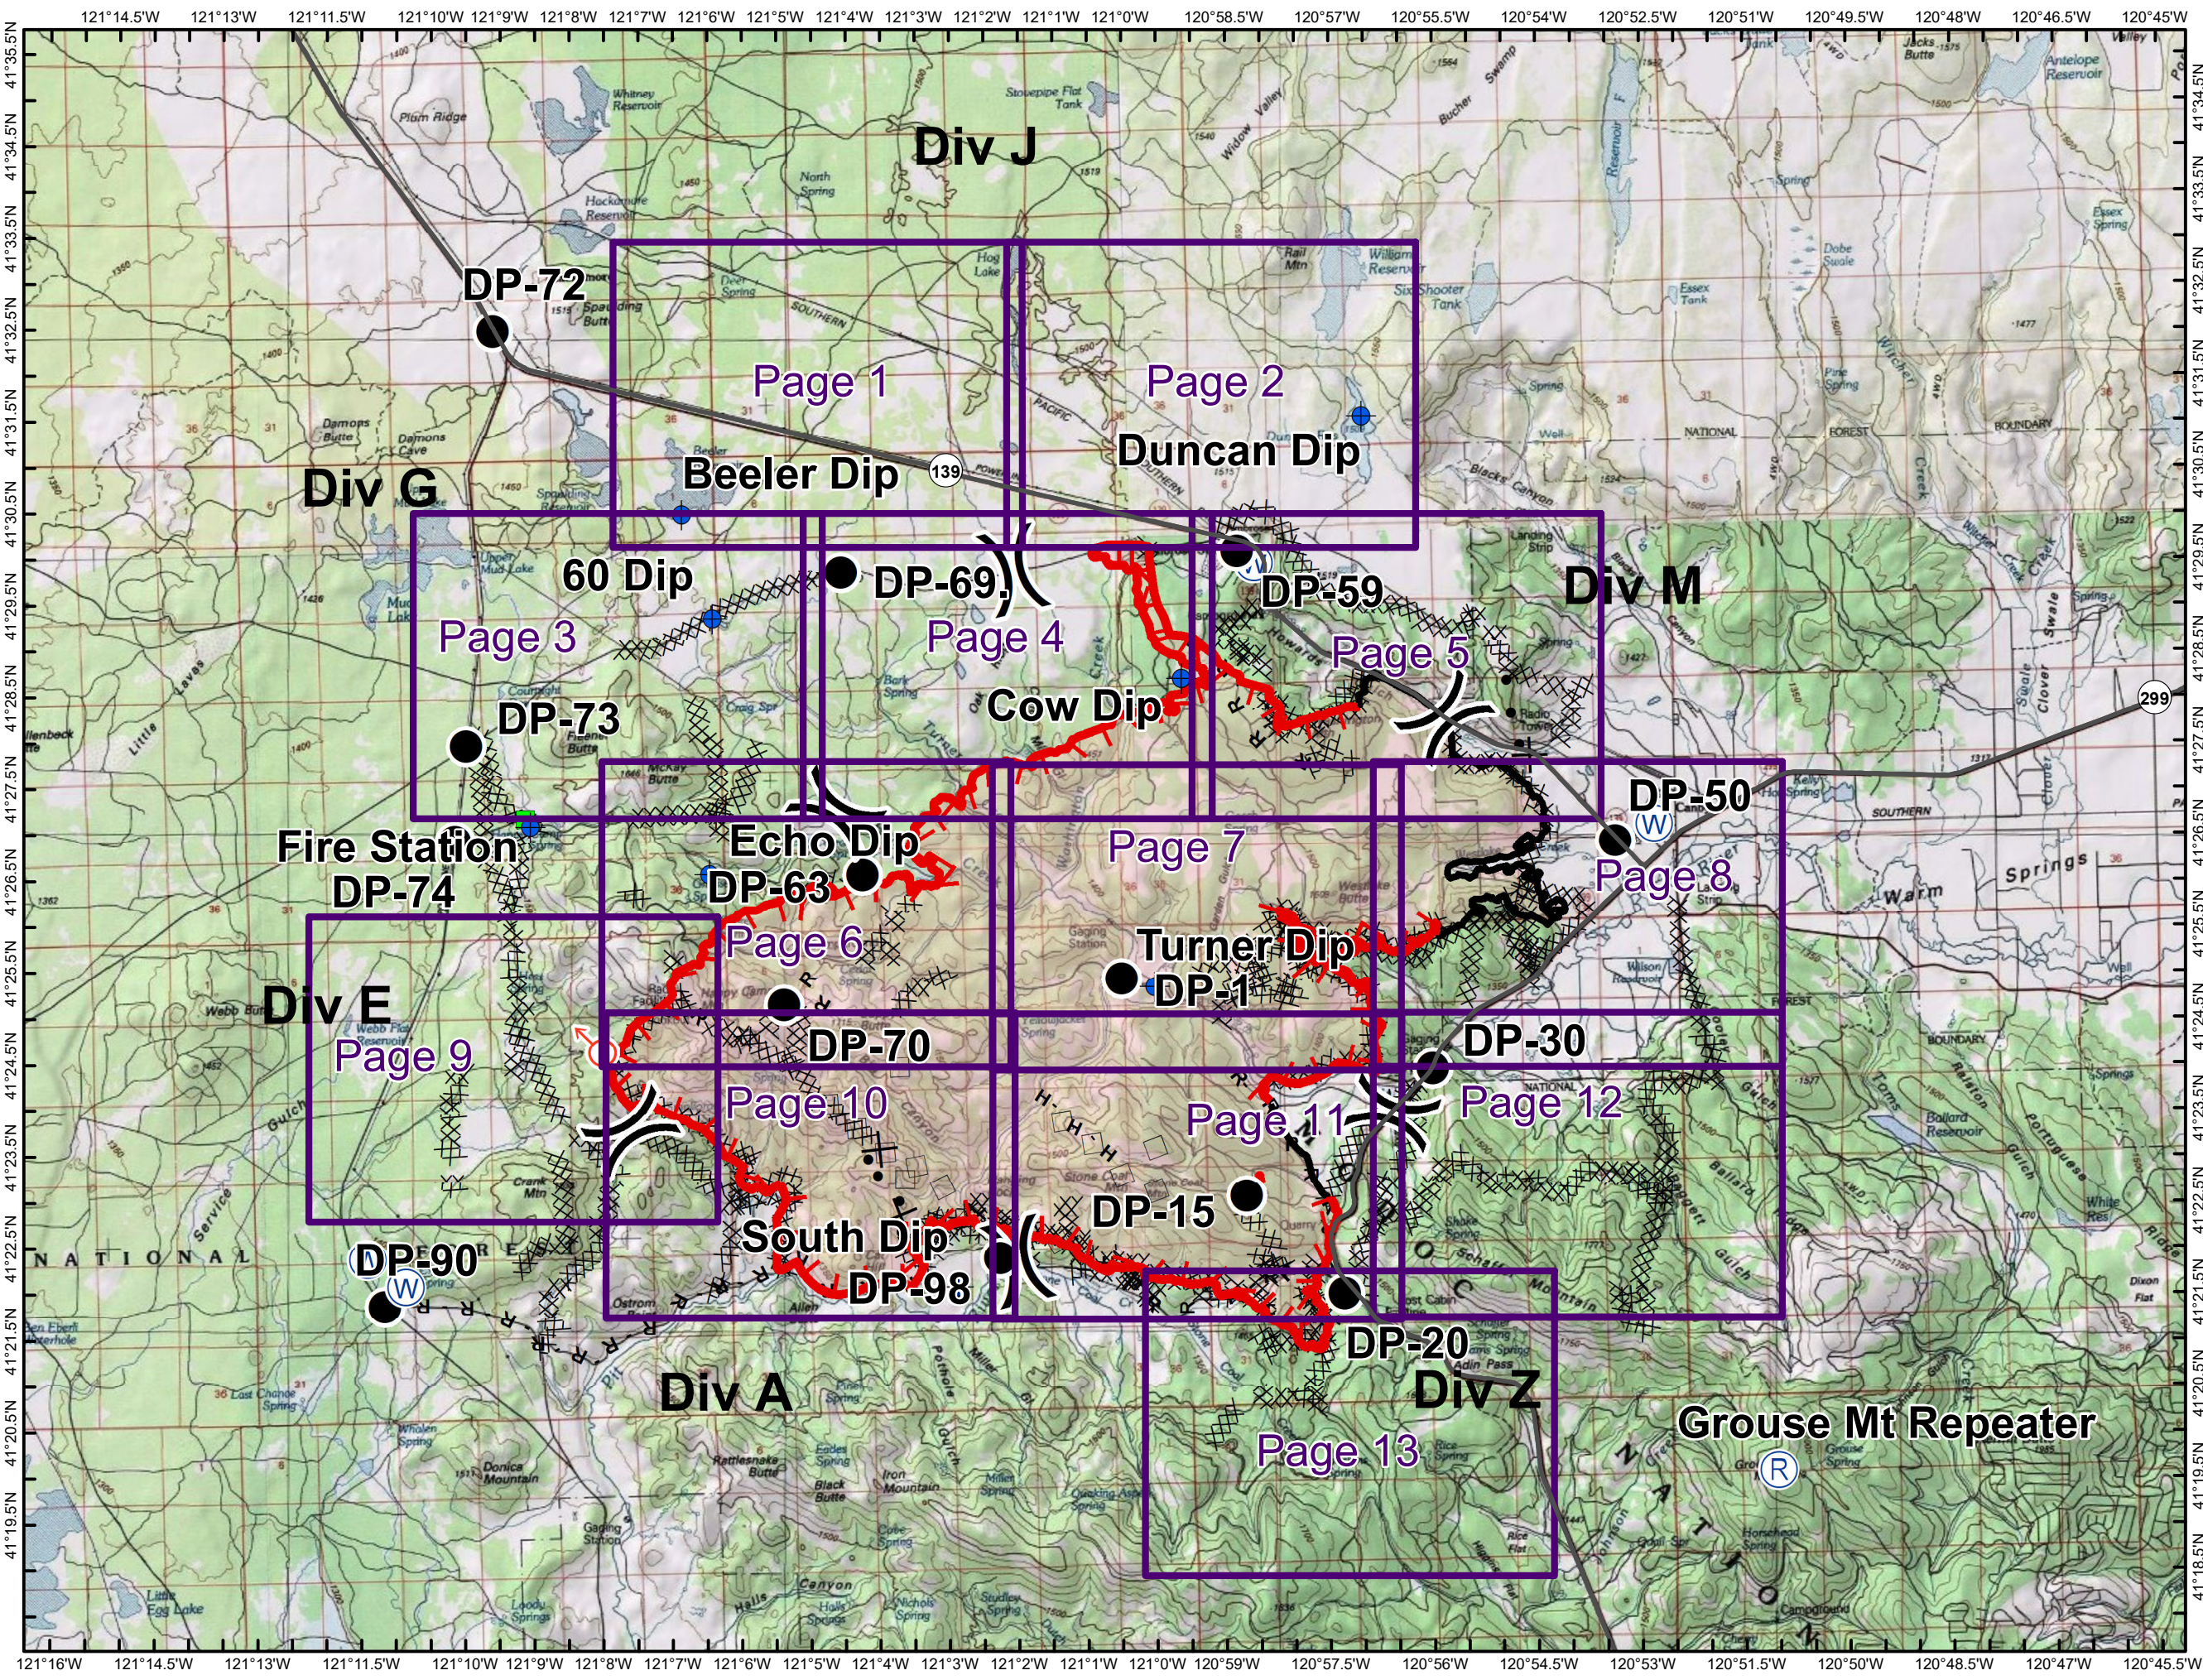

IAP Map
Stone Fire
CA-MDF-001193
Modoc National Forest

8/23/2018
Acres 33,941 8/22 @ 1730

-  Dip Site
-  Drop Point
-  Landmark
-  Repeater
-  Spot Fire
-  Water Source
-  Division Break

-  Uncontrolled Fire Edge
-  Completed Line
-  Completed Dozer Line
-  H - H Completed Hand Line
-  R - R Road as Completed Line
-  Proposed Dozer Line
-  Aerial Retardant Drop

**8/23/2018
Acres 33,941 8/22 @ 1730**

Page 2 of 13

- Dip Site
- Drop Point
- Uncontrolled Fire Edge
- Completed Dozer Line
- Roads & Trails**
- Improved Road
- Unimproved Road

**IAP Map
Stone Fire
CA-MDF-001193
Modoc National Forest**

**8/23/2018
Acres 33,941 8/22 @ 1730**

Page 4 of 13

- Dip Site
- Drop Point
- Division Break

- Uncontrolled Fire Edge
- Completed Dozer Line
- R - R Road as Completed Line
- Roads & Trails**
- Unimproved Road

IAP Map
Stone Fire
CA-MDF-001193
Modoc National Forest

8/23/2018
Acres 33,941 8/22 @ 1730

Page 5 of 13

- Drop Point
- Water Source
- Division Break
- Uncontrolled Fire Edge
- Completed Line
- Completed Dozer Line
- R - R Road as Completed Line
- Proposed Dozer Line