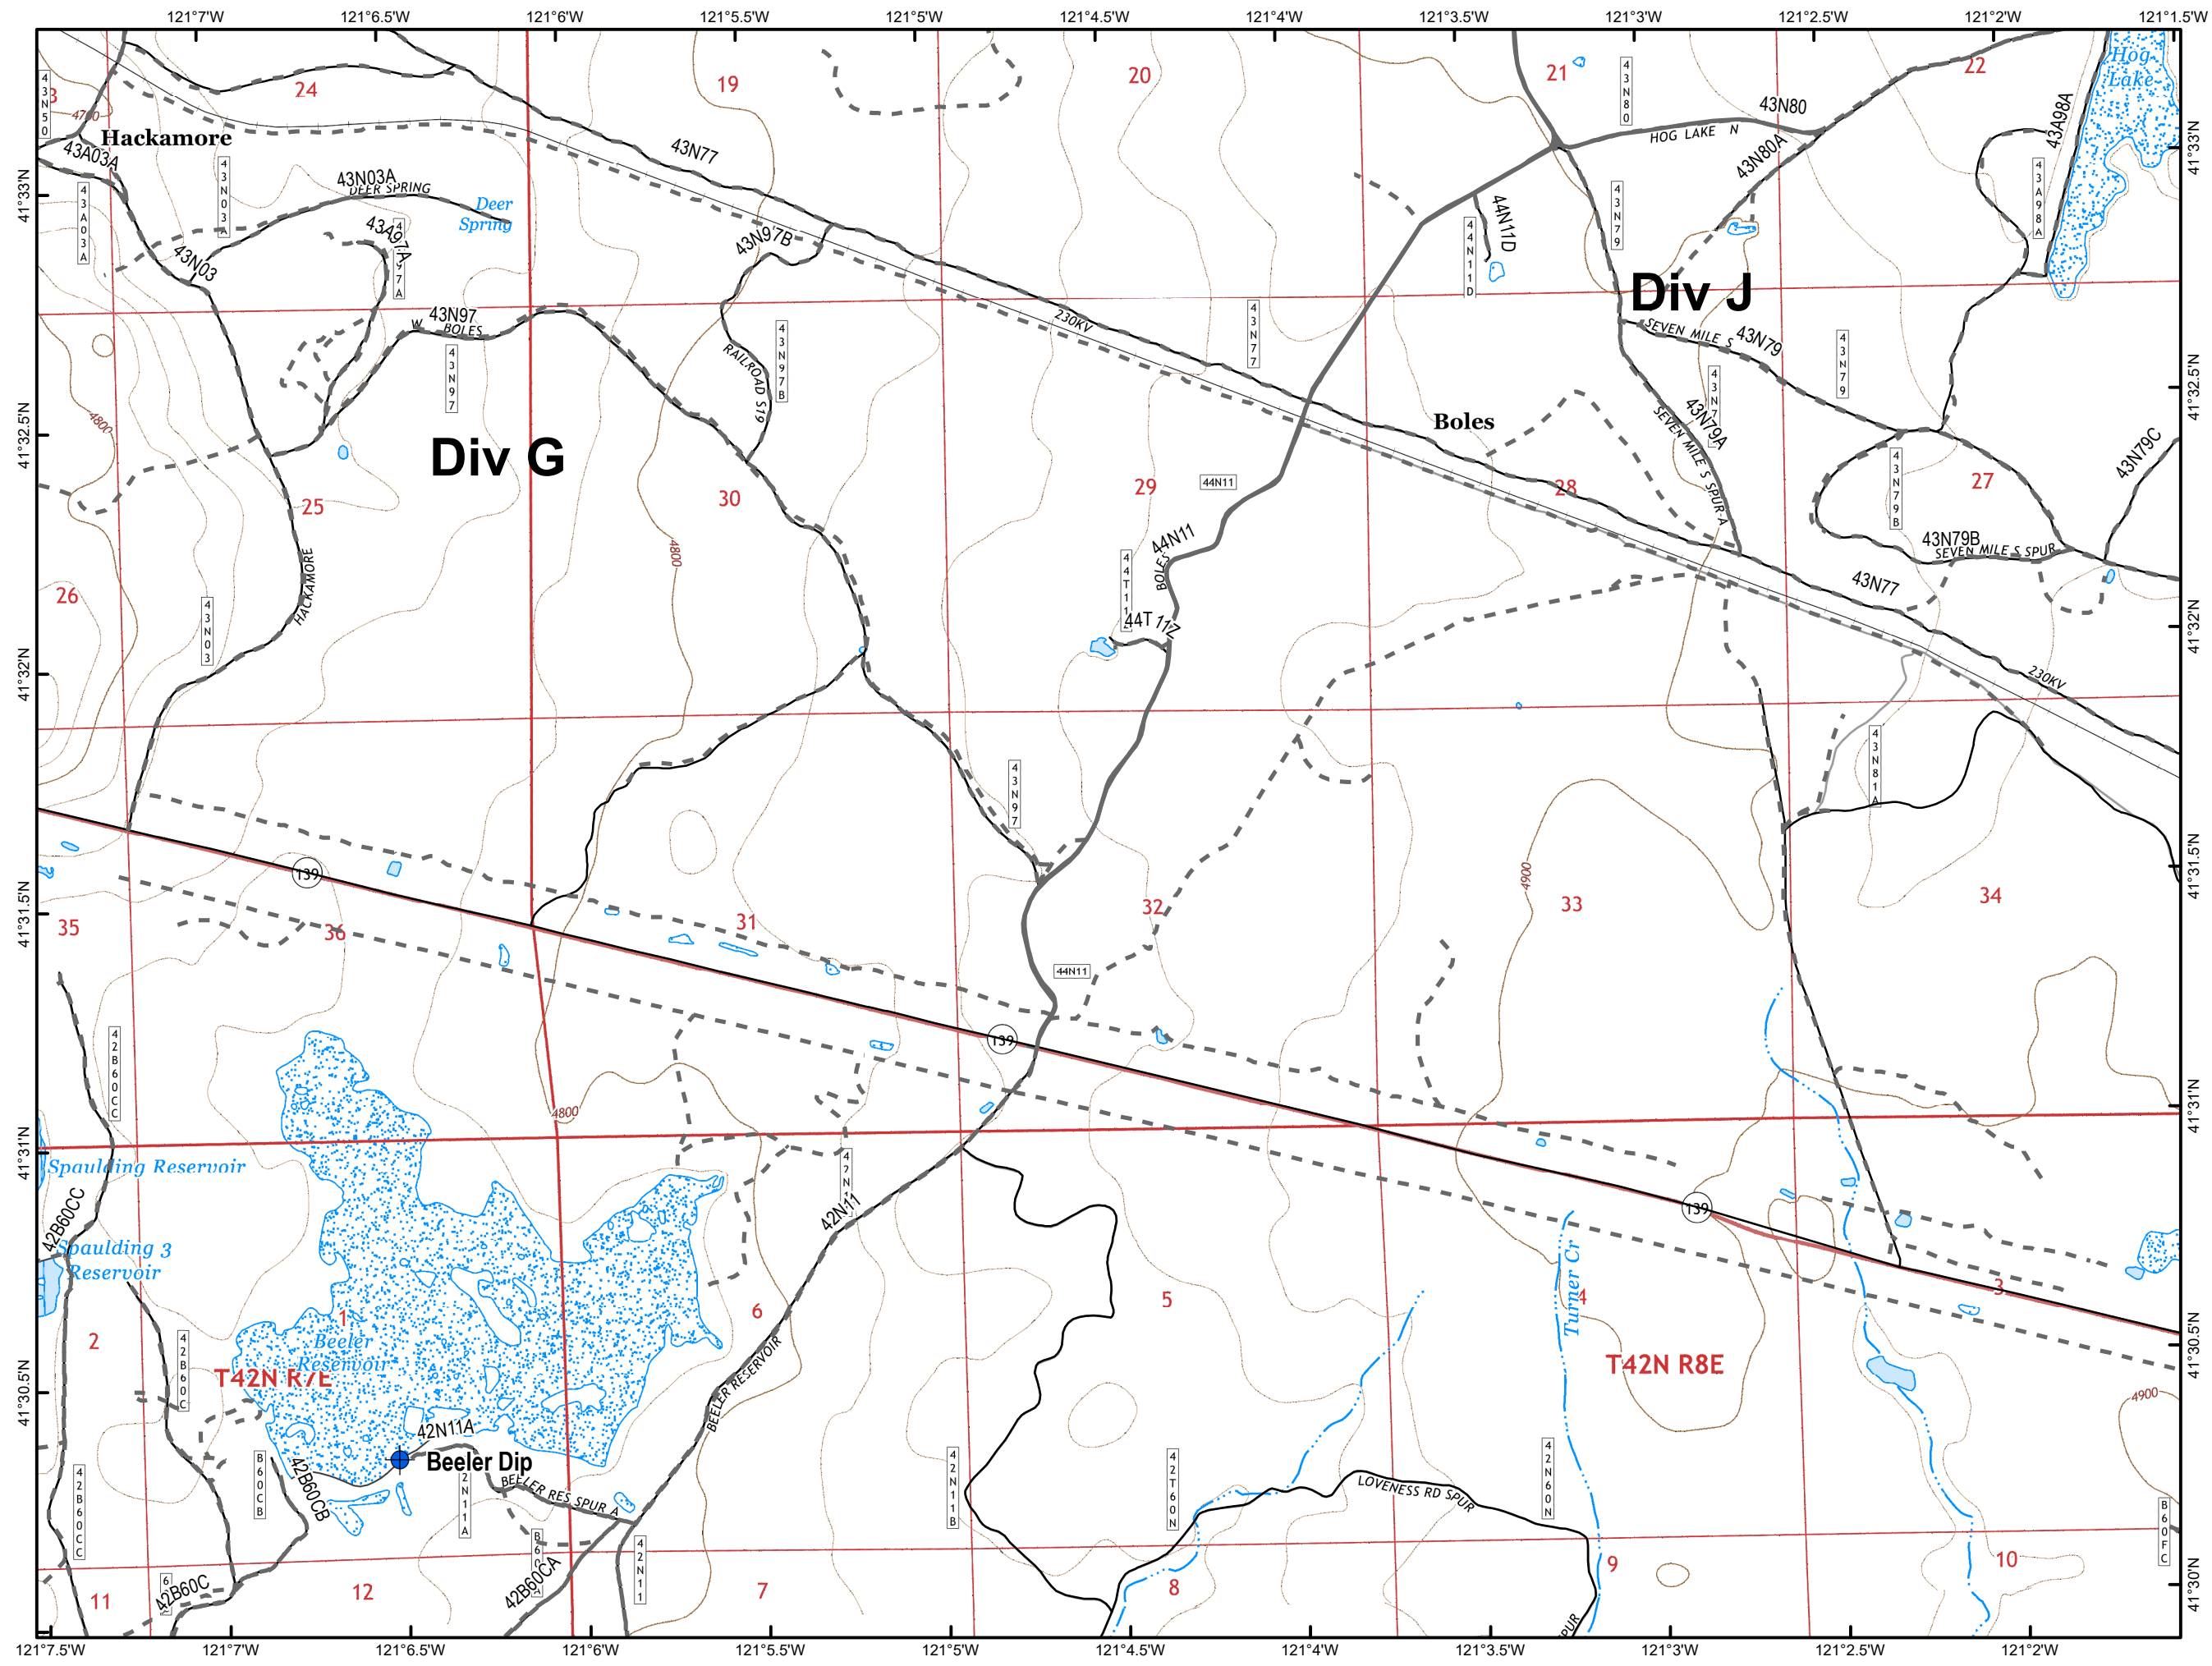

IAP Map
Stone Fire
CA-MDF-001193
Modoc National Forest

8/23/2018
Acres 33,941 8/22 @ 1730

-  Dip Site
-  Drop Point
-  Landmark
-  Repeater
-  Spot Fire
-  Water Source
-  Division Break

-  Uncontrolled Fire Edge
-  Completed Line
-  Completed Dozer Line
-  H - H Completed Hand Line
-  R - R Road as Completed Line
-  Proposed Dozer Line
-  Aerial Retardant Drop

**IAP Map
Stone Fire
CA-MDF-001193
Modoc National Forest**

**8/23/2018
Acres 33,941 8/22 @ 1730**

Page 1 of 13

- Dip Site
- Roads & Trails**
- Improved Road
- Unimproved Road

**IAP Map
Stone Fire
CA-MDF-001193
Modoc National Forest**

**8/23/2018
Acres 33,941 8/22 @ 1730**

Page 2 of 13

- Dip Site
- Drop Point
- Uncontrolled Fire Edge
- Completed Dozer Line
- Roads & Trails**
- Improved Road
- Unimproved Road

**IAP Map
Stone Fire
CA-MDF-001193
Modoc National Forest**

**8/23/2018
Acres 33,941 8/22 @ 1730**

Page 4 of 13

- Dip Site
- Drop Point
- Division Break

- Uncontrolled Fire Edge
- Completed Dozer Line
- R - R Road as Completed Line
- Roads & Trails**
- Unimproved Road