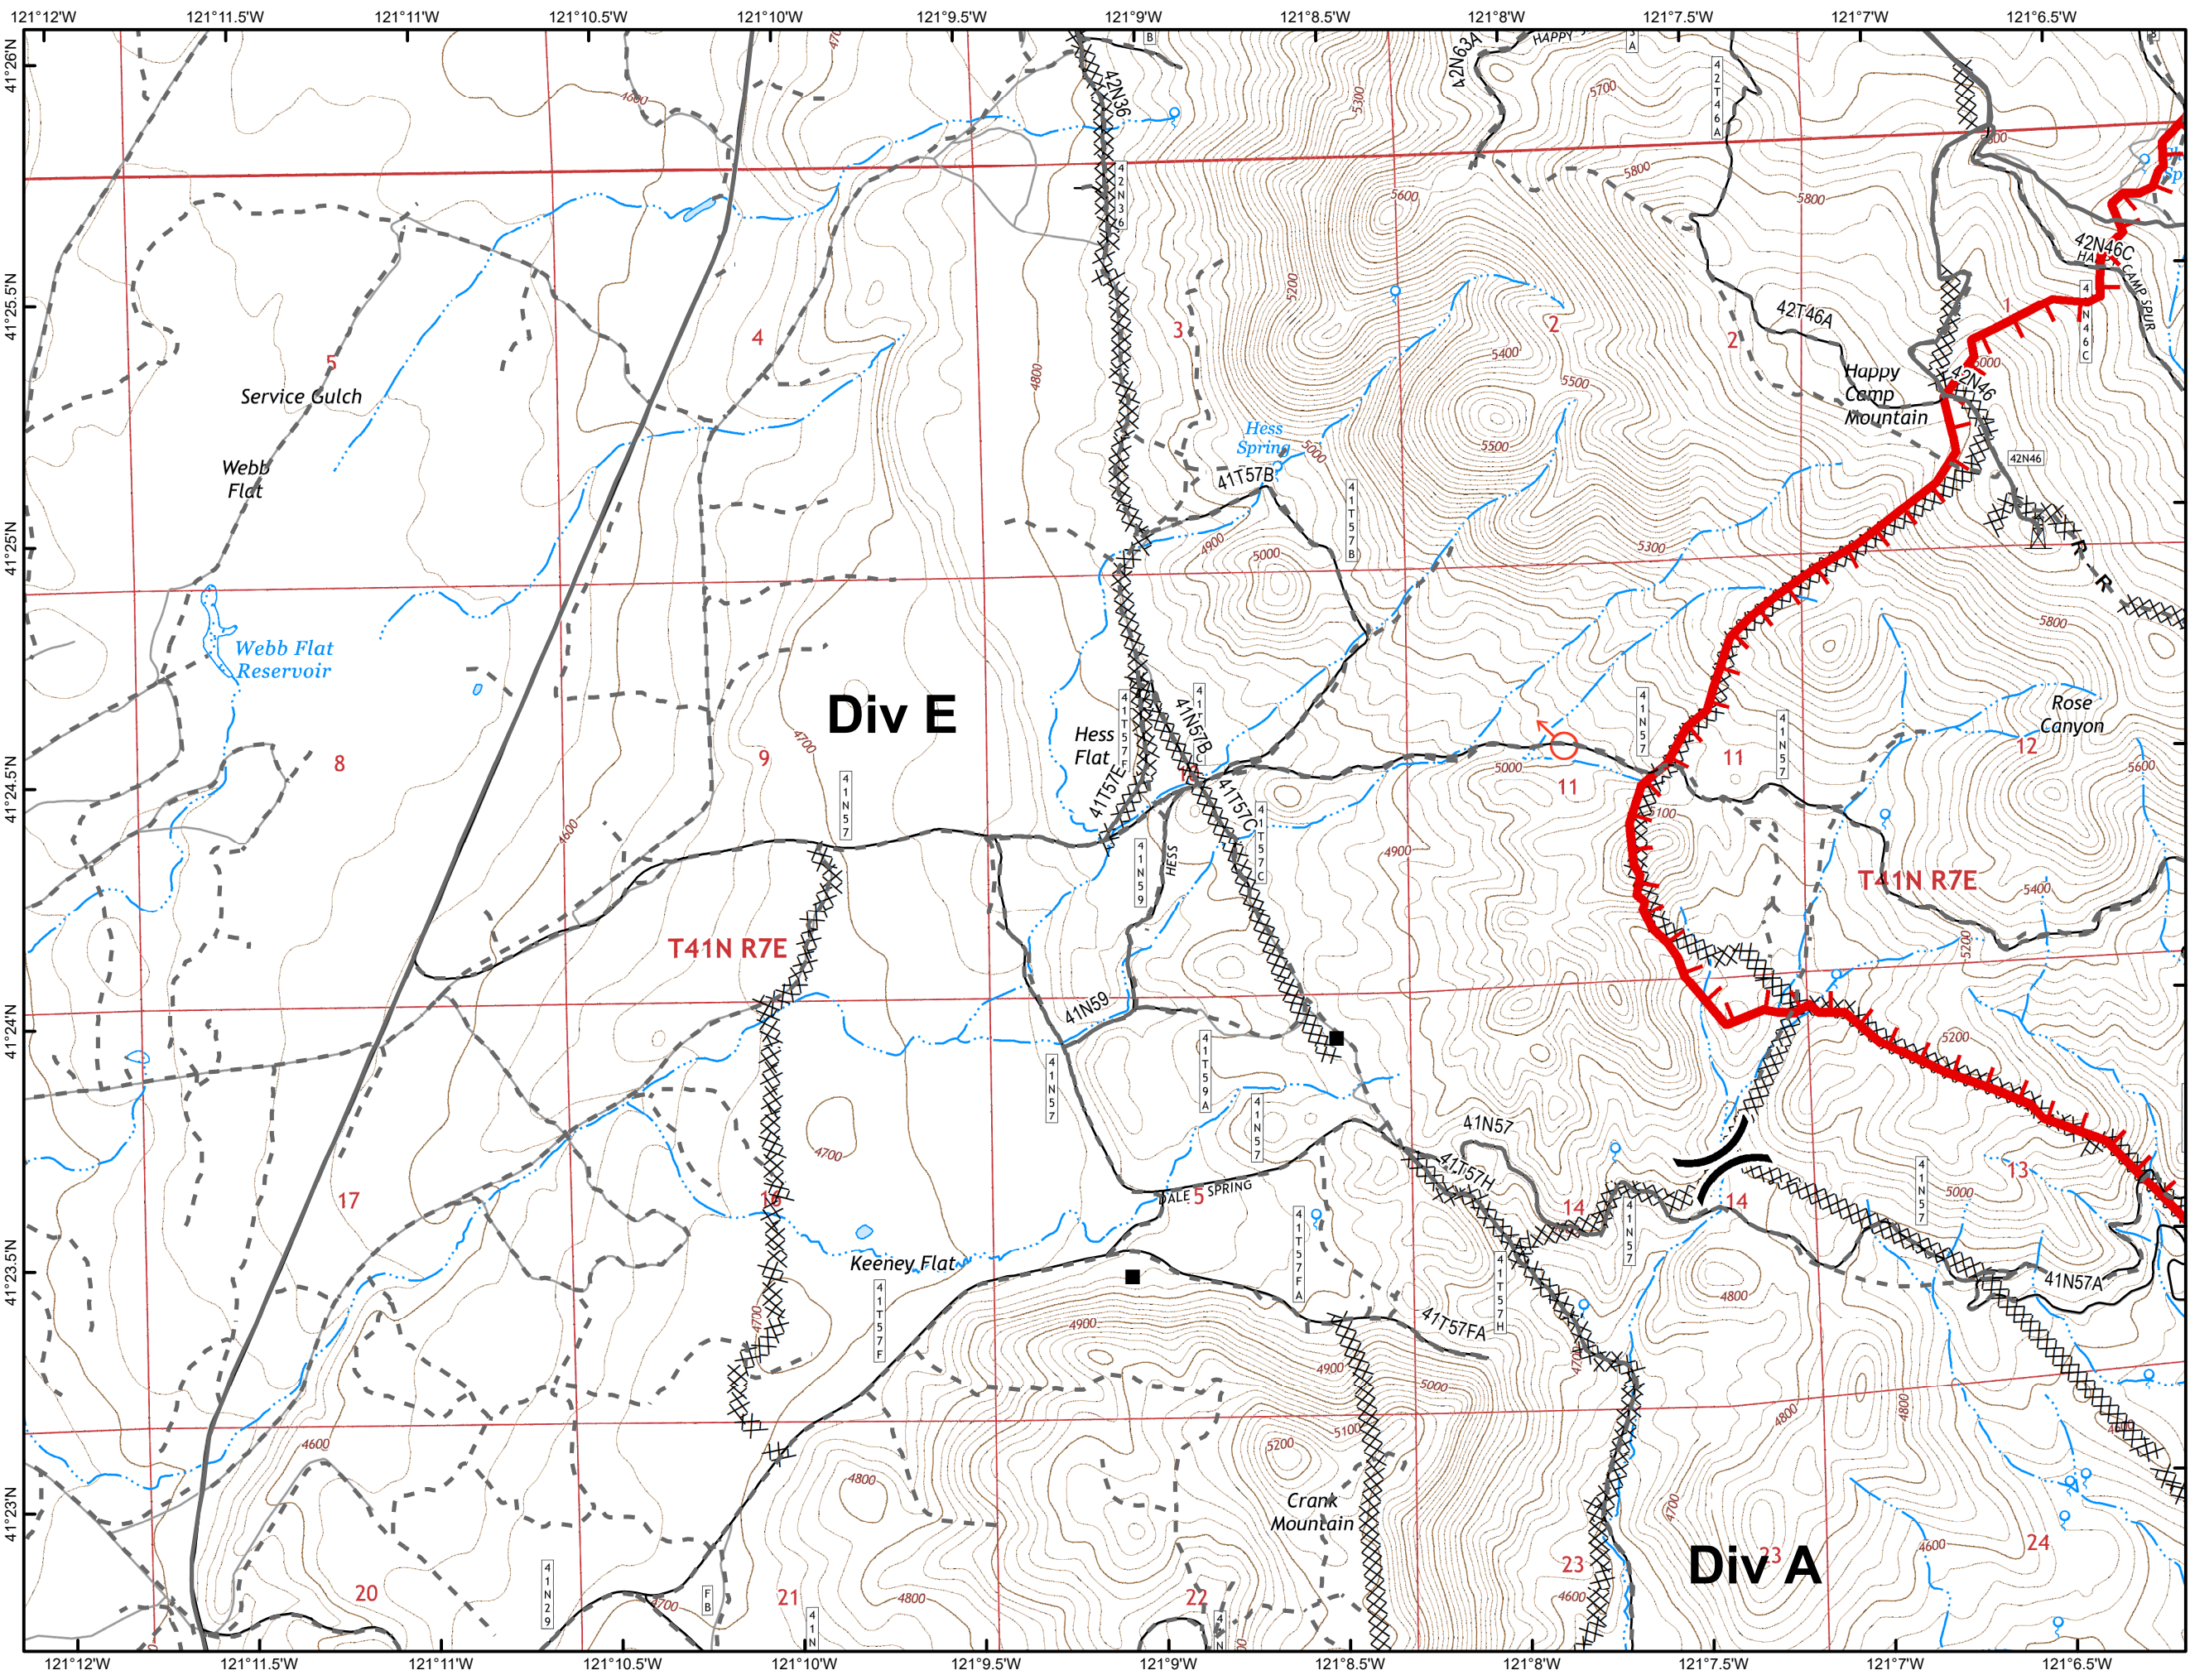

IAP Map
Stone Fire
CA-MDF-001193
Modoc National Forest

8/23/2018
Acres 33,941 8/22 @ 1730

-  Dip Site
-  Drop Point
-  Landmark
-  Repeater
-  Spot Fire
-  Water Source
-  Division Break

-  Uncontrolled Fire Edge
-  Completed Line
-  Completed Dozer Line
-  H - H Completed Hand Line
-  R - R Road as Completed Line
-  Proposed Dozer Line
-  Aerial Retardant Drop

**8/23/2018
Acres 33,941 8/22 @ 1730**

Page 4 of 13

- Dip Site
- Drop Point
- Division Break

- Uncontrolled Fire Edge
- Completed Dozer Line
- R - R Road as Completed Line
- Roads & Trails**
- Unimproved Road

- Roads & Trails**
- Road
 - Improved Road
 - Unimproved Road
 - Trails

**IAP Map
Stone Fire
CA-MDF-001193
Modoc National Forest**

**8/23/2018
Acres 33,941 8/22 @ 1730**

Page 9 of 13

- Spot Fire
- Division Break
- Uncontrolled Fire Edge
- Completed Dozer Line
- R - R Road as Completed Line
- Lookout
- Structures
- Roads & Trails**
 - Improved Road
 - Unimproved Road

IAP Map
Stone Fire
CA-MDF-001193
Modoc National Forest

8/23/2018
Acres 33,941 8/22 @ 1730

Page 6 of 13

-  Dip Site
-  Drop Point
-  Spot Fire
-  Division Break

-  Uncontrolled Fire Edge
-  Completed Dozer Line
-  R - R Road as Completed Line
-  Aerial Retardant Drop
-  Lookout