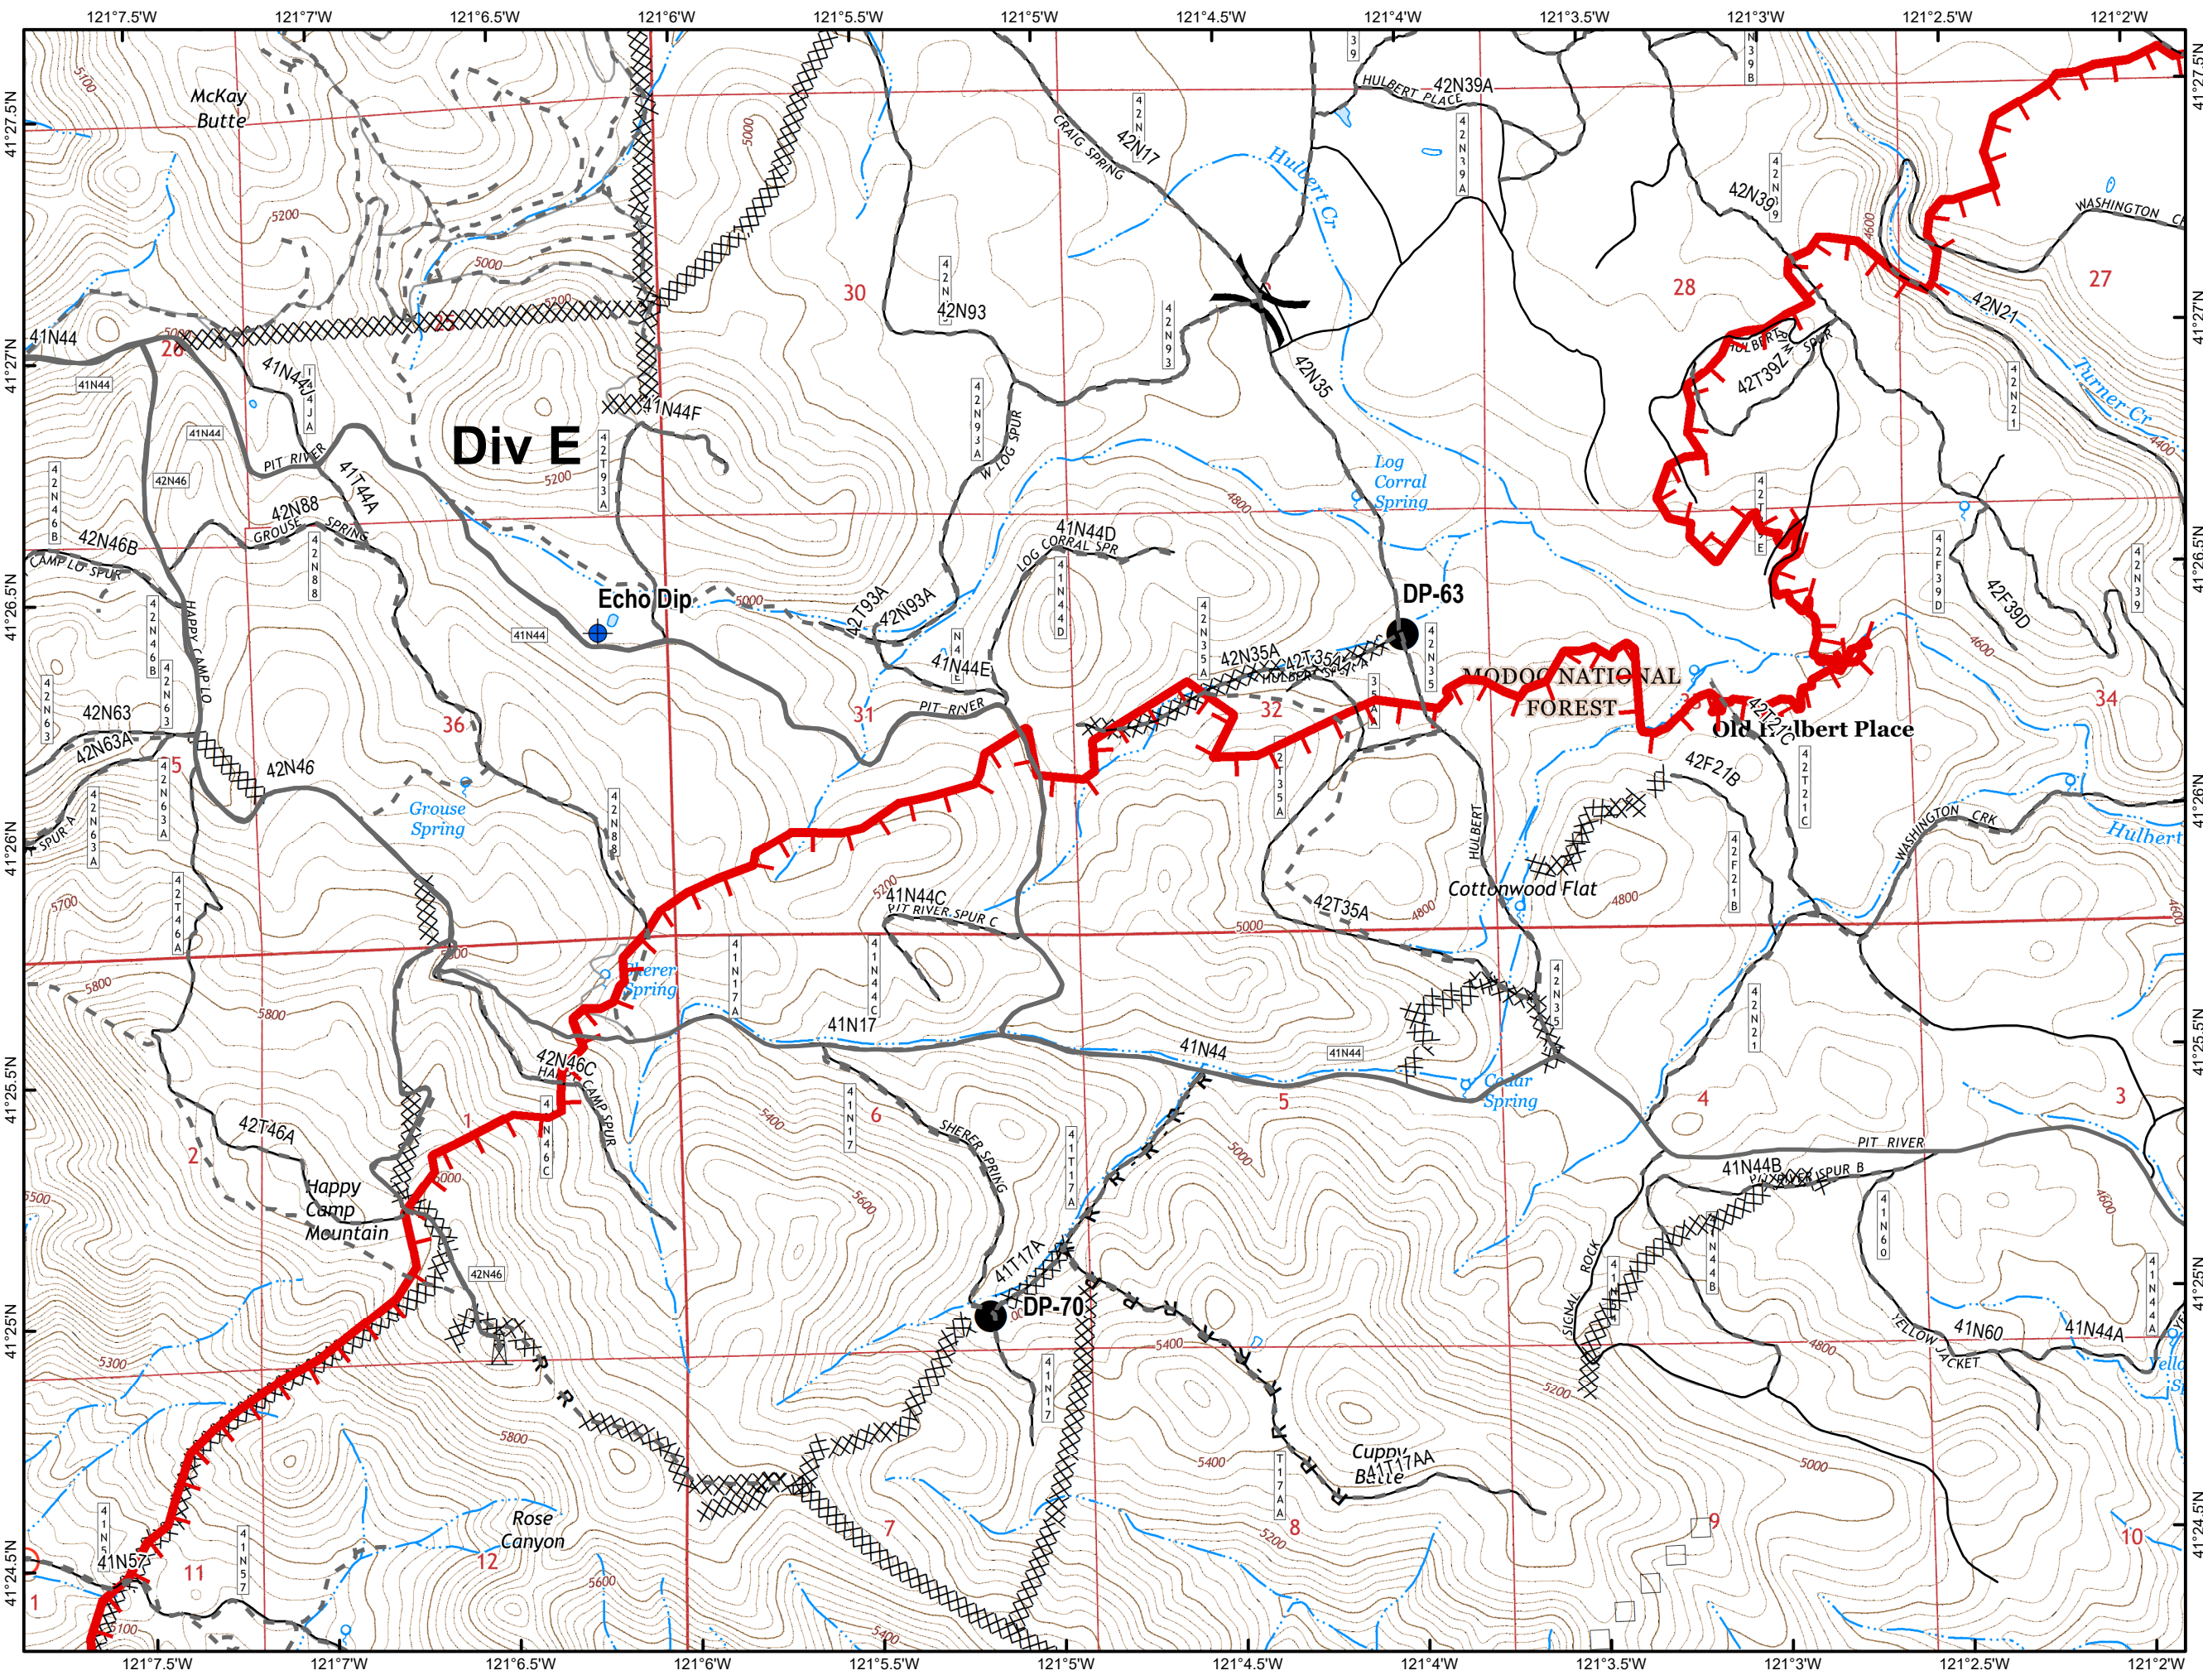

**8/23/2018
Acres 33,941 8/22 @ 1730**

Page 4 of 13

- Dip Site
- Drop Point
- Division Break

- Uncontrolled Fire Edge
- Completed Dozer Line
- R - R Road as Completed Line
- Roads & Trails**
- Unimproved Road

IAP Map
Stone Fire
CA-MDF-001193
Modoc National Forest

8/23/2018
Acres 33,941 8/22 @ 1730

Page 6 of 13

-  Dip Site
-  Drop Point
-  Spot Fire
-  Division Break

-  Uncontrolled Fire Edge
-  Completed Dozer Line
-  R - R Road as Completed Line
-  Aerial Retardant Drop
-  Lookout

- Roads & Trails**
-  Improved Road
 -  Unimproved Road

**IAP Map
Stone Fire
CA-MDF-001193
Modoc National Forest**

**8/23/2018
Acres 33,941 8/22 @ 1730**

Page 8 of 13

- Drop Point
- Water Source
- Uncontrolled Fire Edge
- Completed Line
- Completed Dozer Line
- Aerial Hazard
- Roads & Trails**
- Road
- Unimproved Road