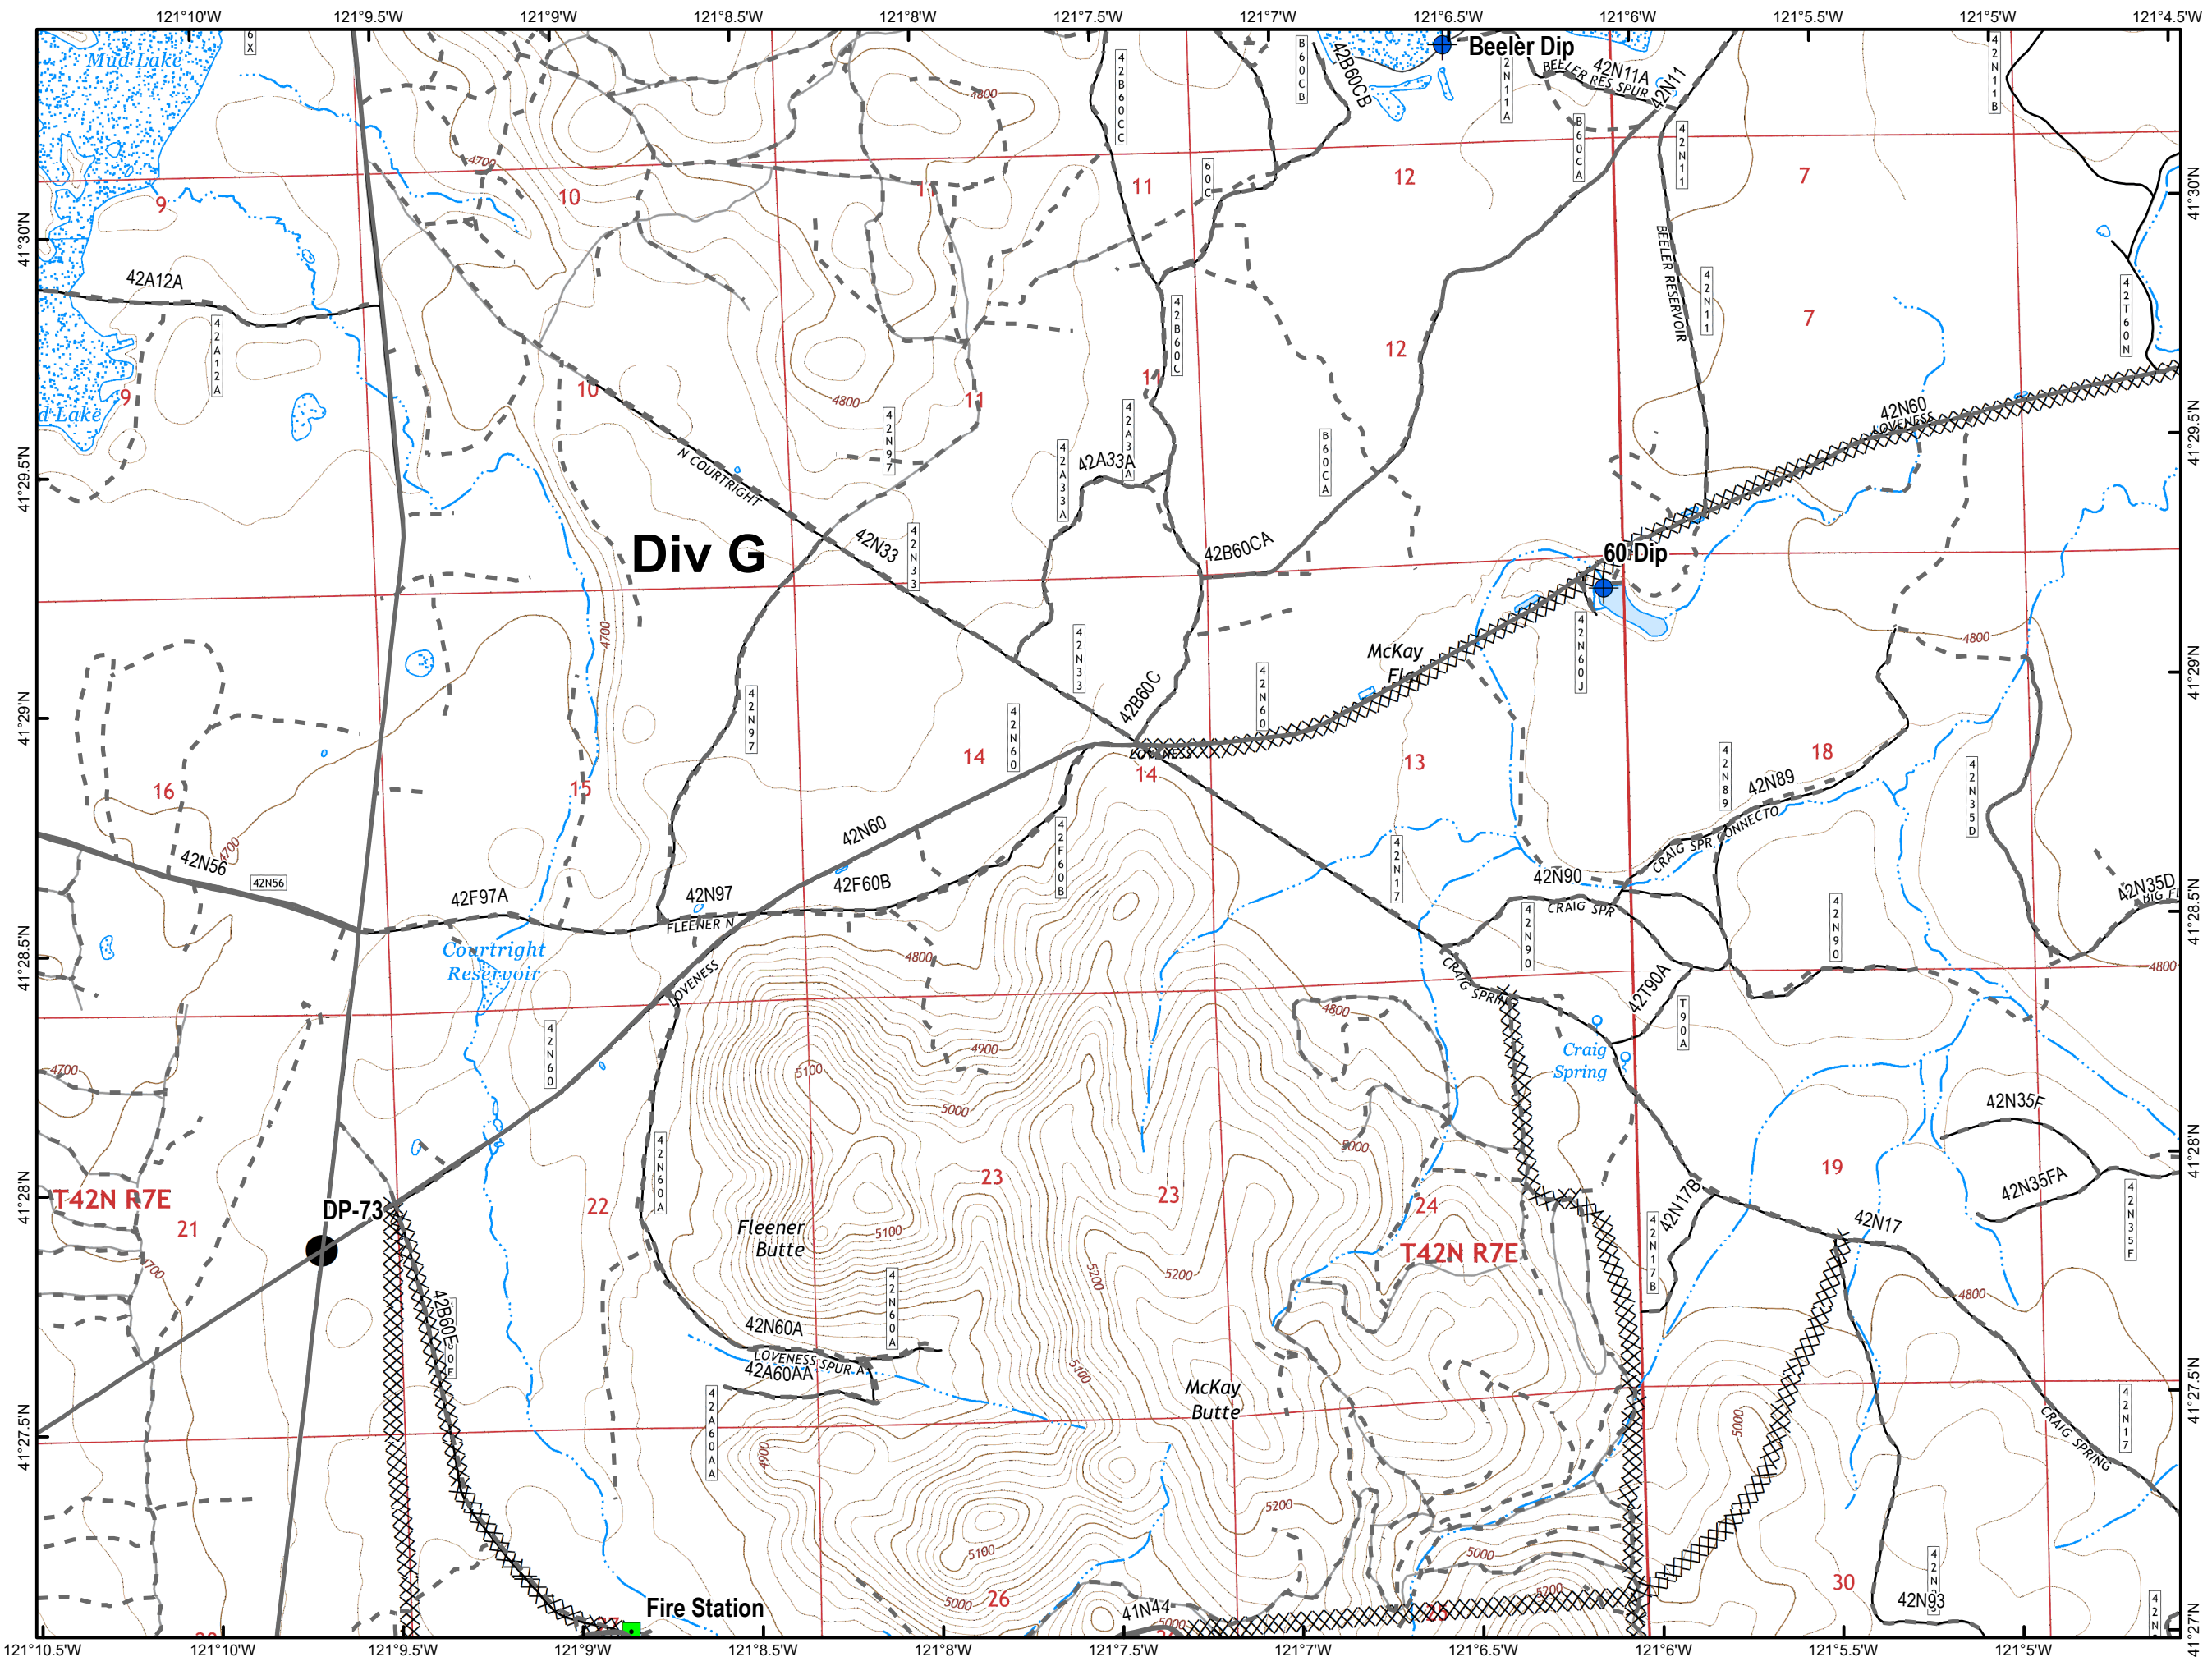

IAP Map
Stone Fire
CA-MDF-001193
Modoc National Forest

8/23/2018
Acres 33,941 8/22 @ 1730

-  Dip Site
-  Drop Point
-  Landmark
-  Repeater
-  Spot Fire
-  Water Source
-  Division Break

-  Uncontrolled Fire Edge
-  Completed Line
-  Completed Dozer Line
-  H - H Completed Hand Line
-  R - R Road as Completed Line
-  Proposed Dozer Line
-  Aerial Retardant Drop

**8/23/2018
Acres 33,941 8/22 @ 1730**

Page 2 of 13

- Dip Site
- Drop Point
- Uncontrolled Fire Edge
- Completed Dozer Line
- Roads & Trails**
- Improved Road
- Unimproved Road

**IAP Map
Stone Fire
CA-MDF-001193
Modoc National Forest**

**8/23/2018
Acres 33,941 8/22 @ 1730**

Page 3 of 13

- Dip Site
- Drop Point
- Landmark
- Completed Dozer Line
- Roads & Trails**
- Improved Road
- Unimproved Road

**IAP Map
Stone Fire
CA-MDF-001193
Modoc National Forest**

**8/23/2018
Acres 33,941 8/22 @ 1730**

Page 4 of 13

- Dip Site
- Drop Point
- Division Break

- Uncontrolled Fire Edge
- Completed Dozer Line
- R - R Road as Completed Line
- Roads & Trails**
- Unimproved Road