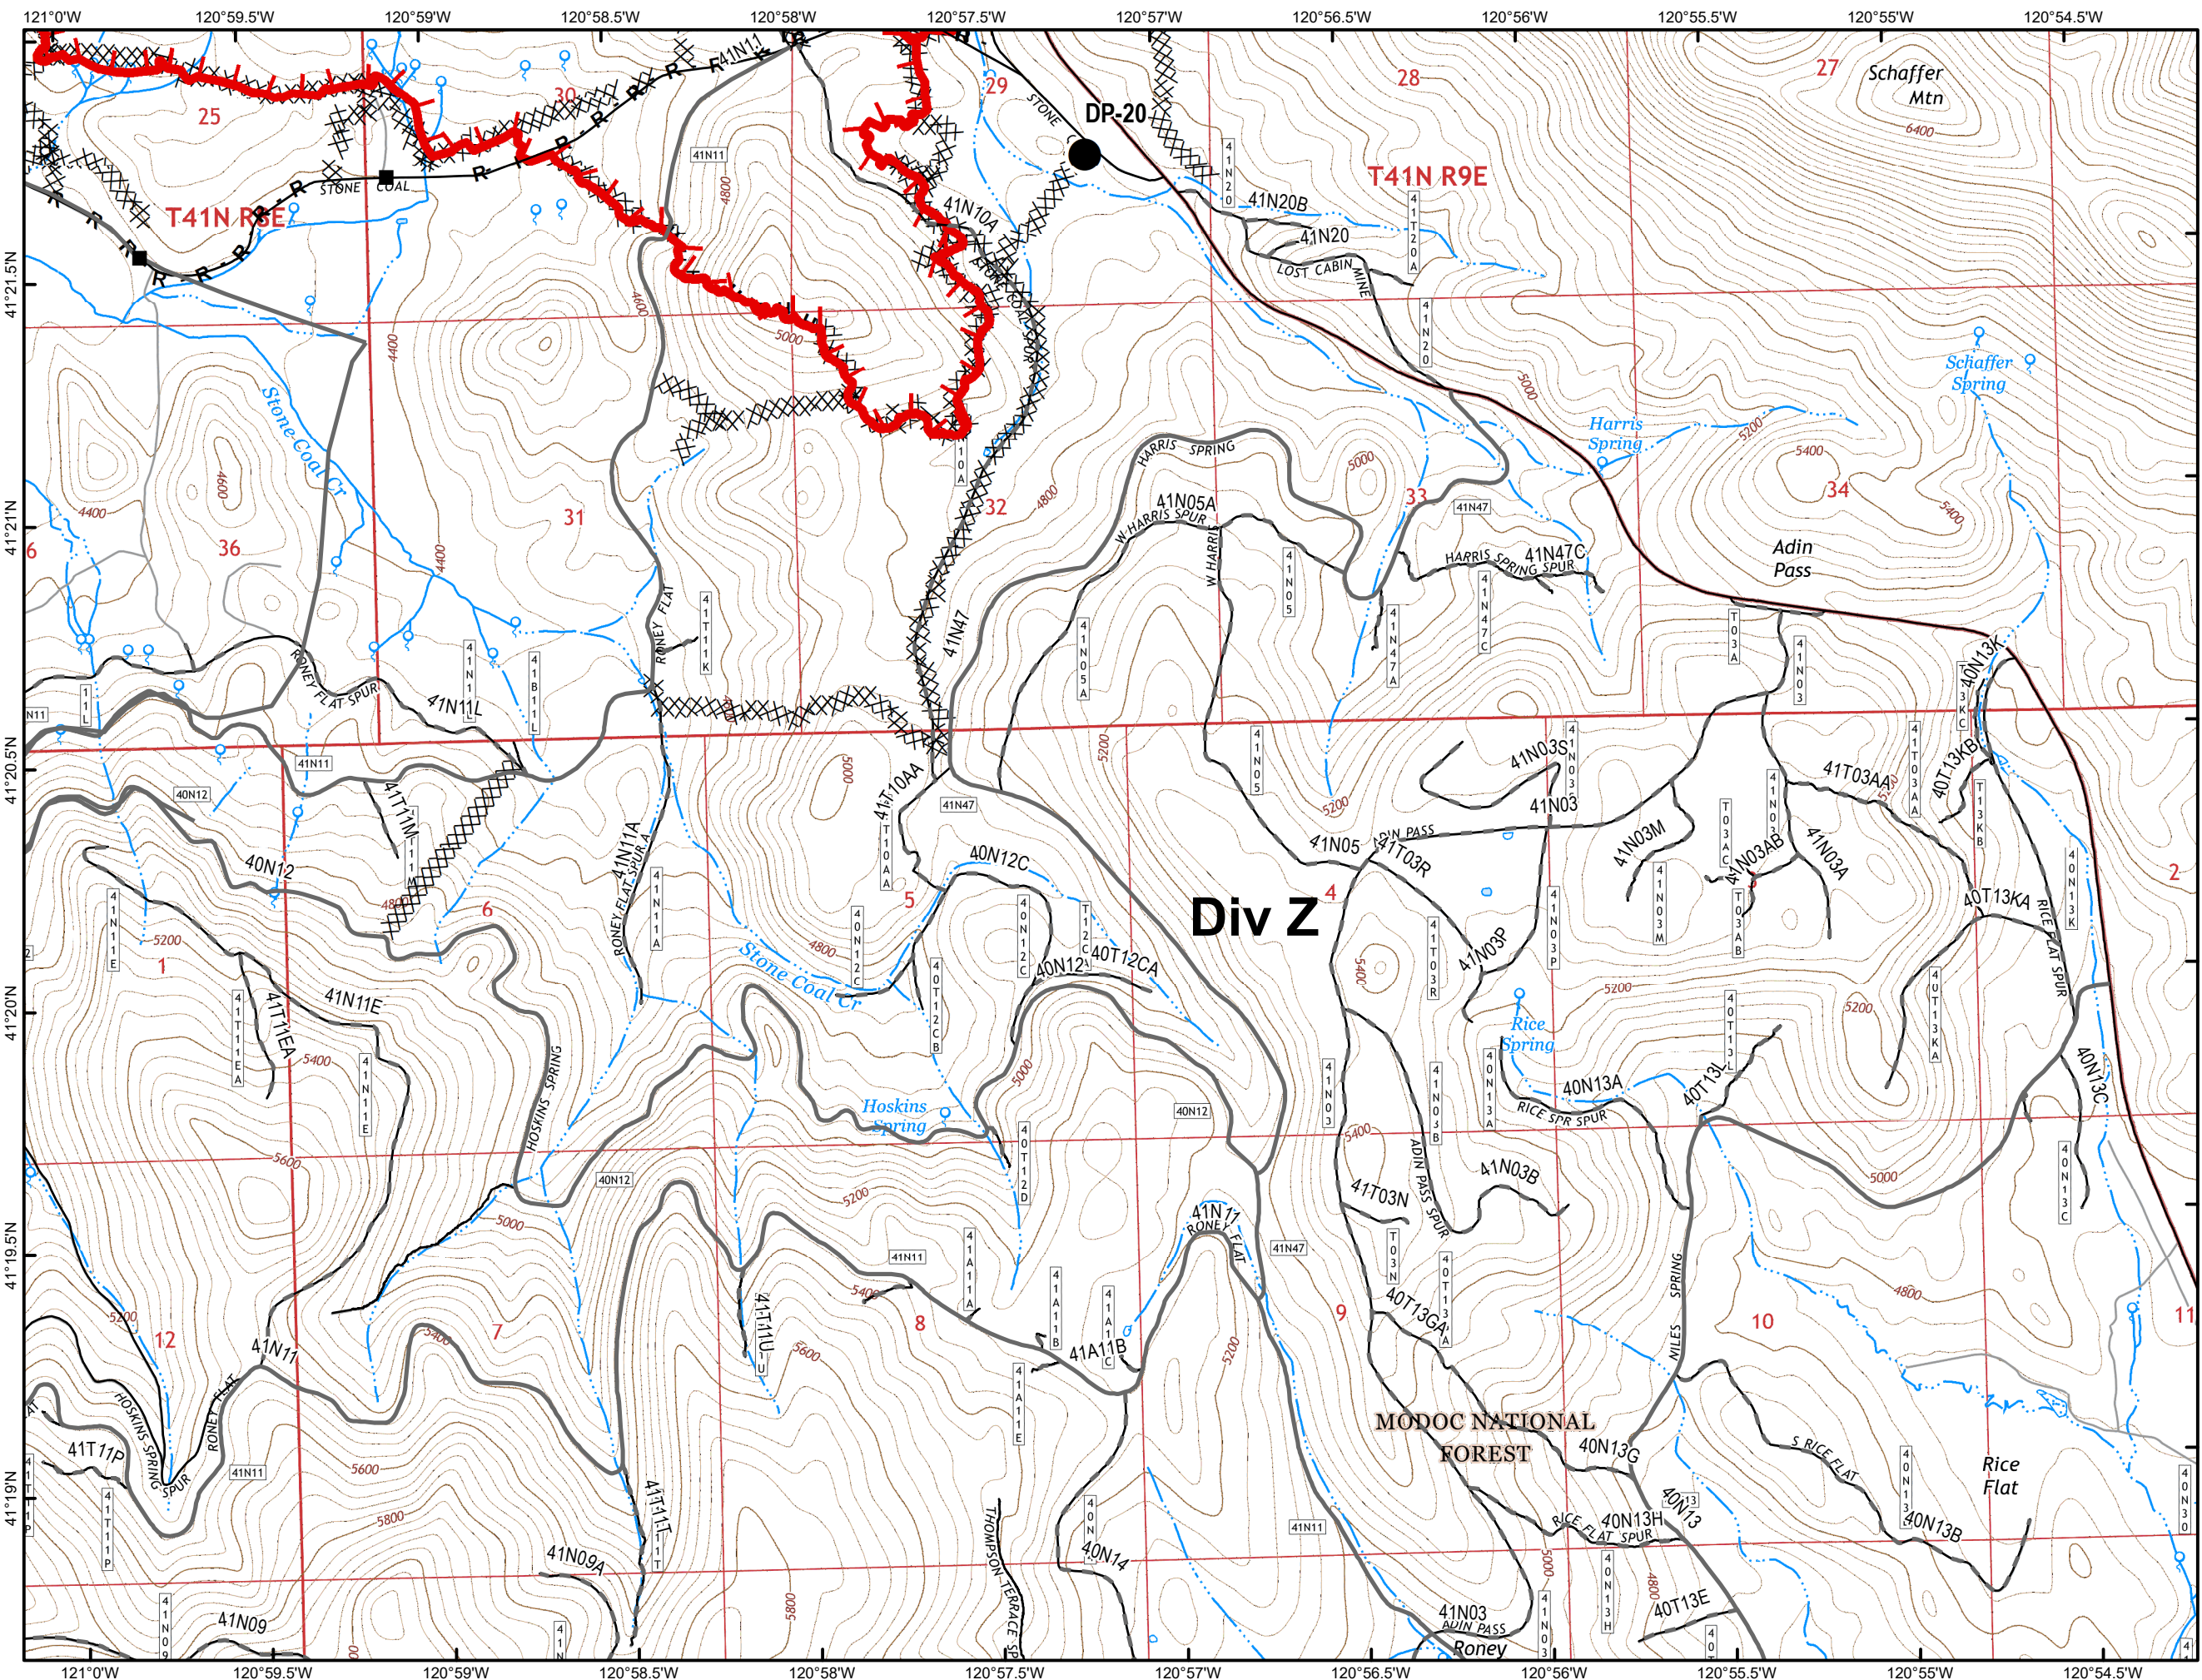

**8/23/2018
Acres 33,941 8/22 @ 1730**

Page 4 of 13

- Dip Site
- Drop Point
- Division Break

- Uncontrolled Fire Edge
- Completed Dozer Line
- R - R Road as Completed Line
- Roads & Trails**
- Unimproved Road

IAP Map
Stone Fire
CA-MDF-001193
Modoc National Forest

8/23/2018
Acres 33,941 8/22 @ 1730

Page 11 of 13

- Drop Point
- Division Break
- Uncontrolled Fire Edge
- Completed Line
- Completed Dozer Line
- Completed Hand Line
- Road as Completed Line
- Aerial Hazard
- Aerial Retardant Drop
- Structures
- Roads & Trails**
 - Improved Road
 - Unimproved Road
 - Trails

**IAP Map
Stone Fire
CA-MDF-001193
Modoc National Forest**

**8/23/2018
Acres 33,941 8/22 @ 1730**

Page 12 of 13

-  Drop Point
-  Division Break

-  Uncontrolled Fire Edge
-  Completed Dozer Line
-  Aerial Hazard
- Roads & Trails**
-  Unimproved Road

**IAP Map
Stone Fire
CA-MDF-001193
Modoc National Forest**

**8/23/2018
Acres 33,941 8/22 @ 1730**

Page 13 of 13

- Drop Point
- ▬ Uncontrolled Fire Edge
- XXXXX Completed Dozer Line
- H - H Completed Hand Line
- R - R Road as Completed Line
- Structures
- Roads & Trails**
- Improved Road
- - - Unimproved Road