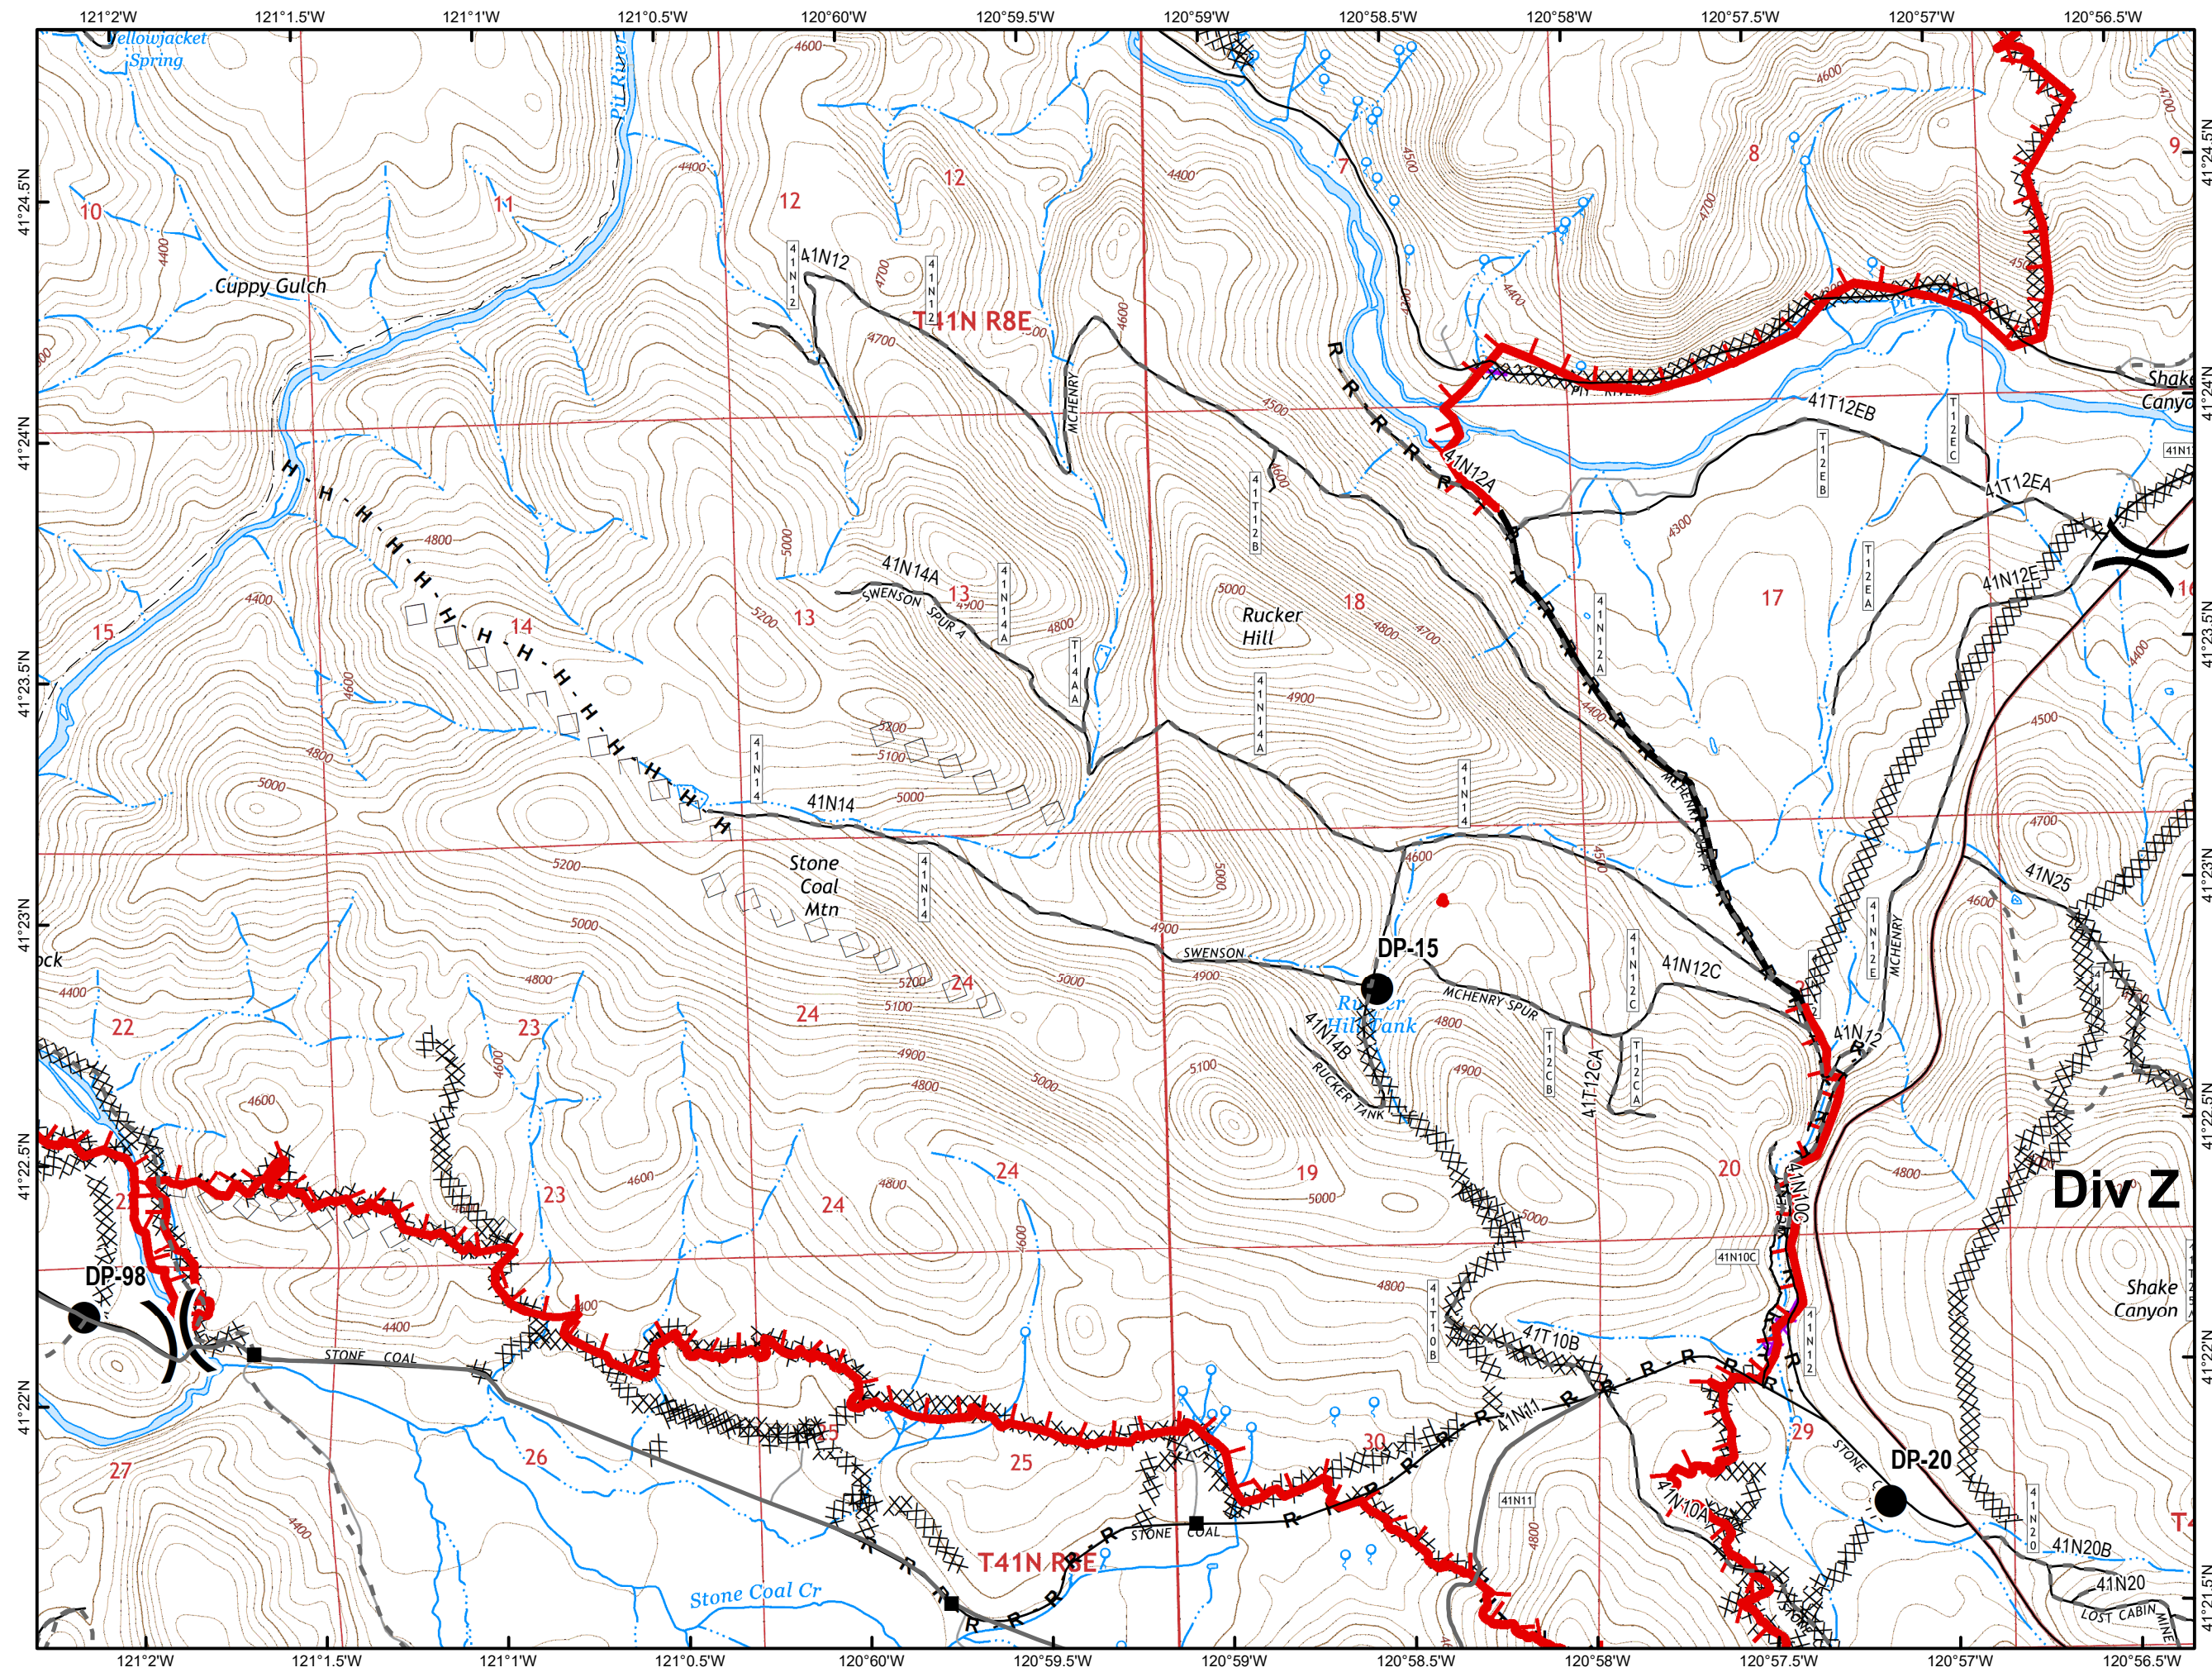

**8/23/2018
Acres 33,941 8/22 @ 1730**

Page 4 of 13

- Dip Site
- Drop Point
- Division Break

- Uncontrolled Fire Edge
- Completed Dozer Line
- R - R Road as Completed Line
- Roads & Trails**
- Unimproved Road

**IAP Map
Stone Fire
CA-MDF-001193
Modoc National Forest**

**8/23/2018
Acres 33,941 8/22 @ 1730**

Page 10 of 13

- Dip Site
- Drop Point
- Division Break
- Uncontrolled Fire Edge
- Completed Dozer Line
- Completed Hand Line
- Road as Completed Line
- Proposed Dozer Line
- Aerial Retardant Drop
- Lookout
- Structures
- Roads & Trails**
 - Unimproved Road
 - Trails

IAP Map
Stone Fire
CA-MDF-001193
Modoc National Forest

8/23/2018
Acres 33,941 8/22 @ 1730

Page 11 of 13

- Drop Point
- Division Break
- Uncontrolled Fire Edge
- Completed Line
- Completed Dozer Line
- Completed Hand Line
- Road as Completed Line
- Aerial Hazard
- Aerial Retardant Drop
- Structures
- Roads & Trails**
 - Improved Road
 - Unimproved Road
 - Trails