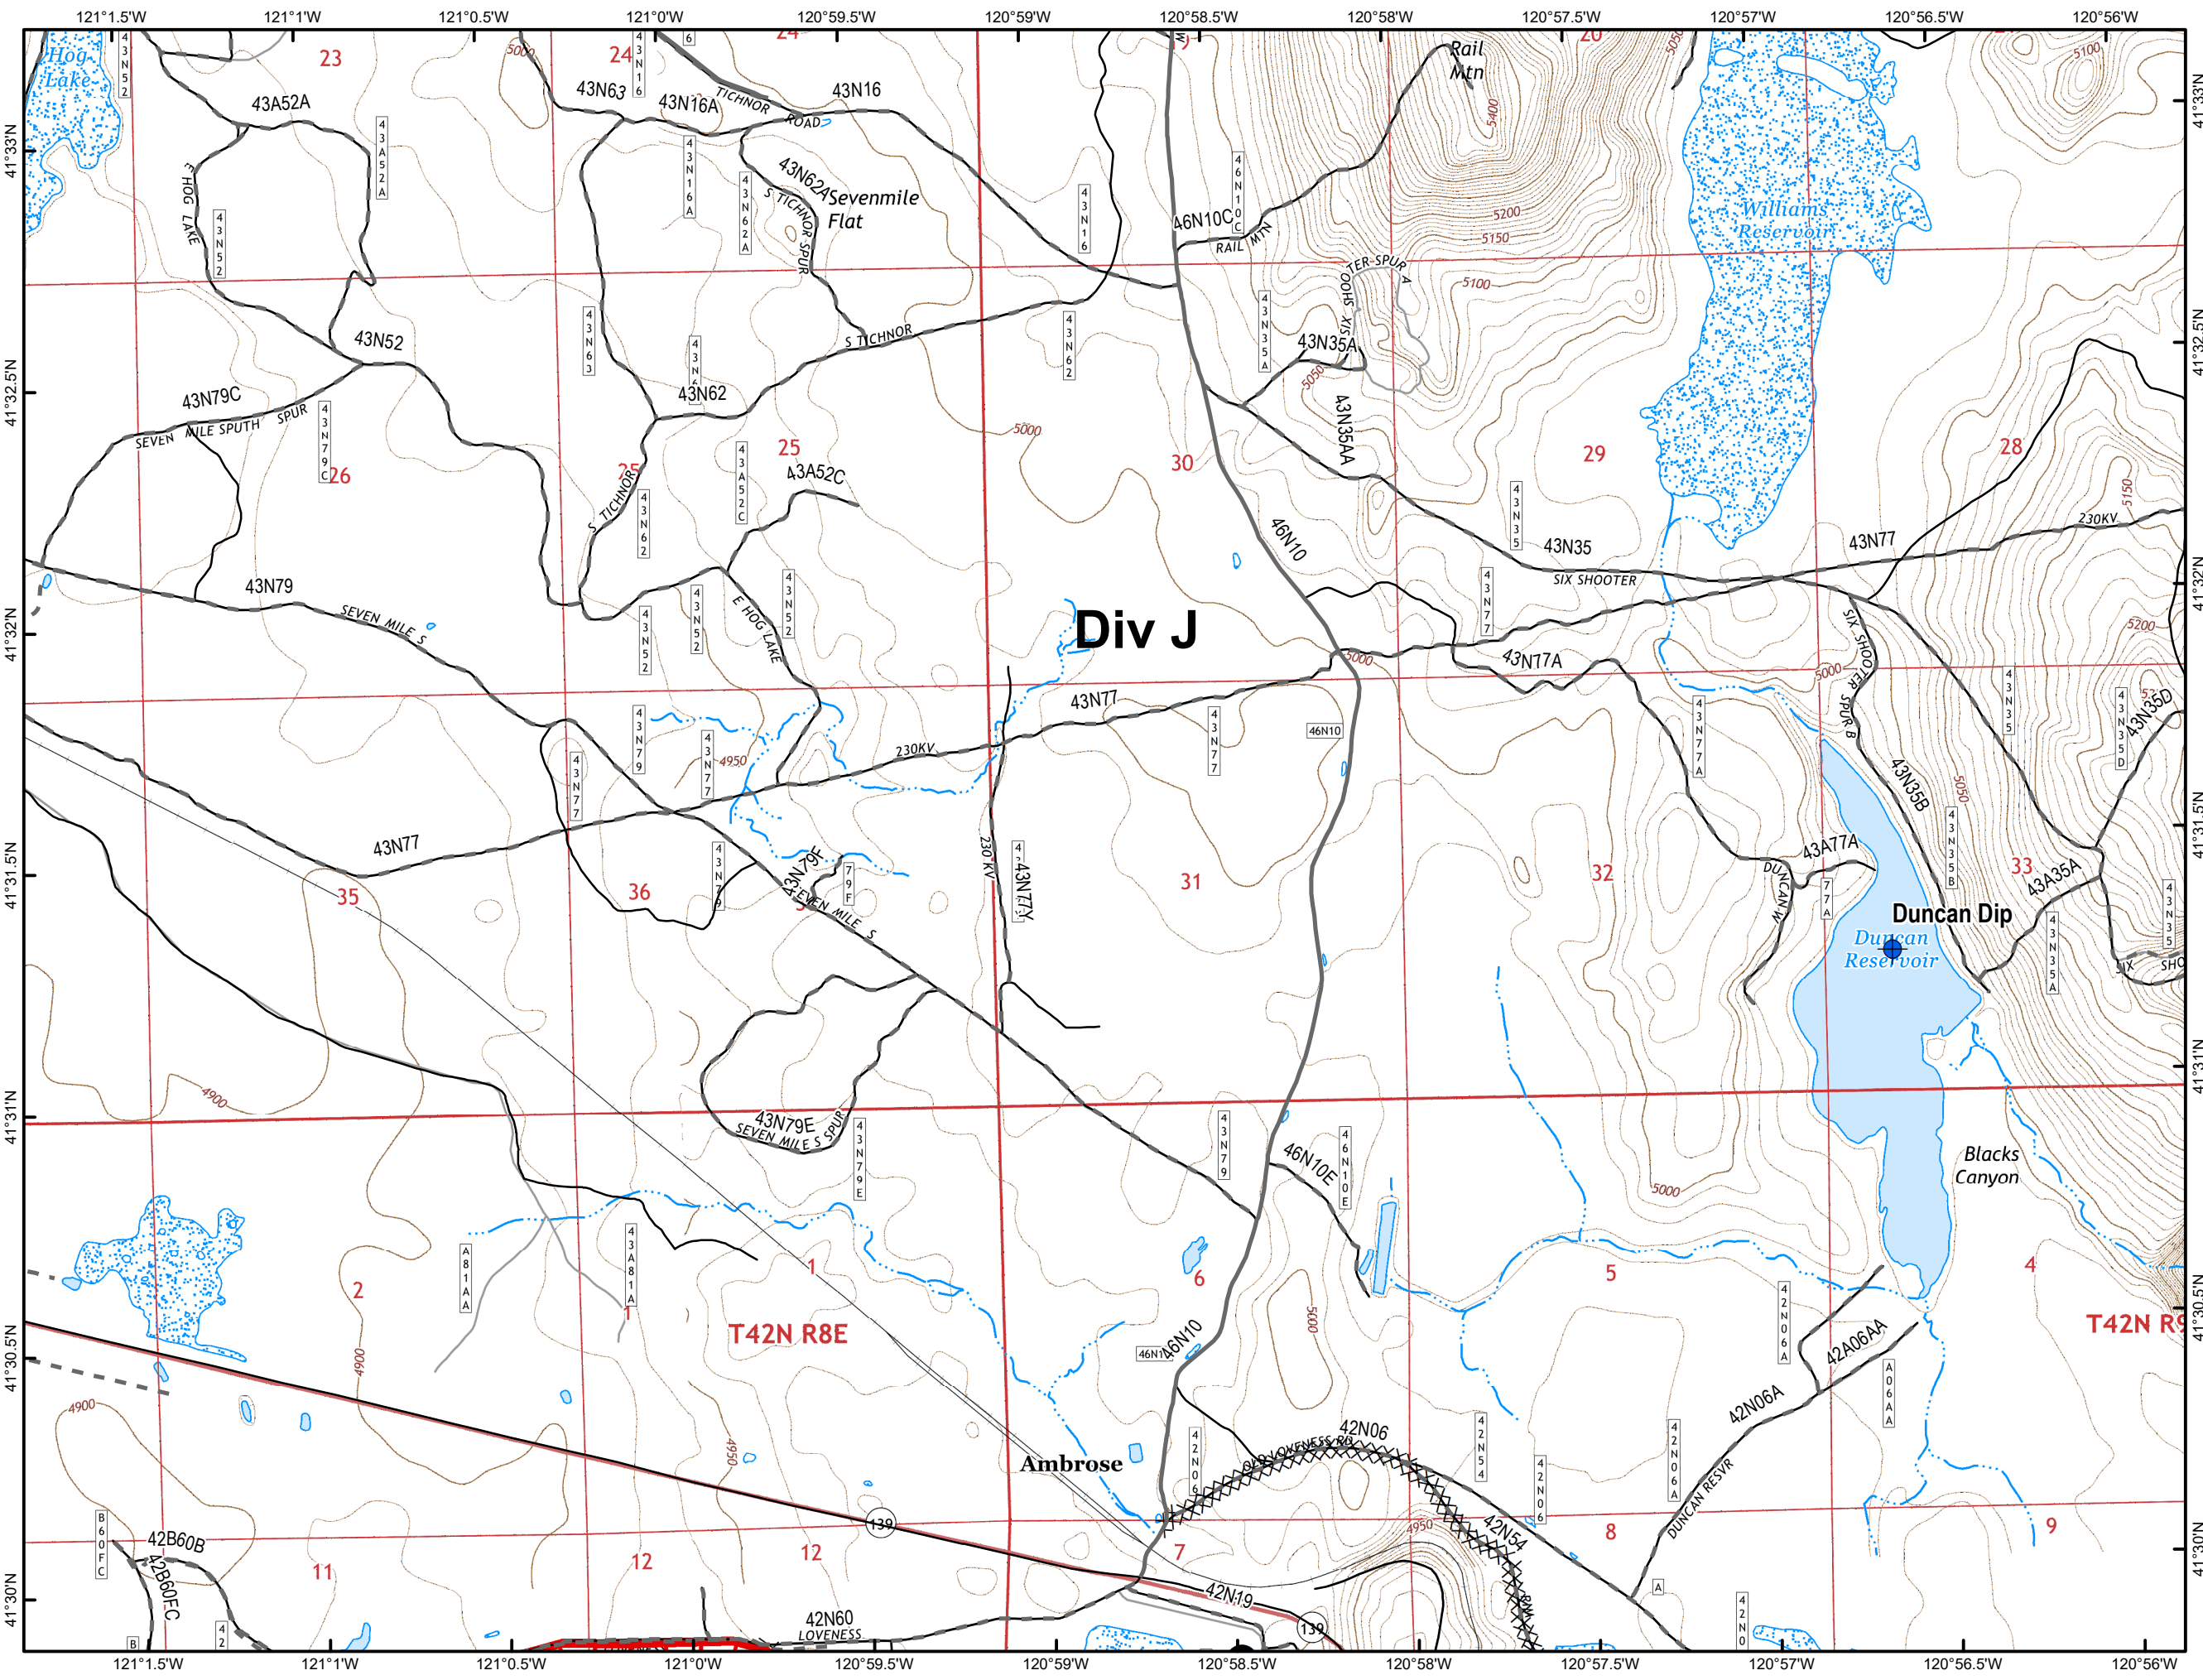

IAP Map
Stone Fire
CA-MDF-001193
Modoc National Forest

8/23/2018
Acres 33,941 8/22 @ 1730

-  Dip Site
-  Drop Point
-  Landmark
-  Repeater
-  Spot Fire
-  Water Source
-  Division Break

-  Uncontrolled Fire Edge
-  Completed Line
-  Completed Dozer Line
-  H - H Completed Hand Line
-  R - R Road as Completed Line
-  Proposed Dozer Line
-  Aerial Retardant Drop

**8/23/2018
Acres 33,941 8/22 @ 1730**

Page 2 of 13

- Dip Site
- Drop Point
- Uncontrolled Fire Edge
- Completed Dozer Line
- Roads & Trails**
- Improved Road
- Unimproved Road

**IAP Map
Stone Fire
CA-MDF-001193
Modoc National Forest**

**8/23/2018
Acres 33,941 8/22 @ 1730**

Page 3 of 13

- Dip Site
- Drop Point
- Landmark
- Completed Dozer Line
- Roads & Trails**
- Improved Road
- Unimproved Road

**IAP Map
Stone Fire
CA-MDF-001193
Modoc National Forest**

**8/23/2018
Acres 33,941 8/22 @ 1730**

Page 4 of 13

- Dip Site
- Drop Point
- Division Break

- Uncontrolled Fire Edge
- Completed Dozer Line
- R - R Road as Completed Line
- Roads & Trails**
- Unimproved Road