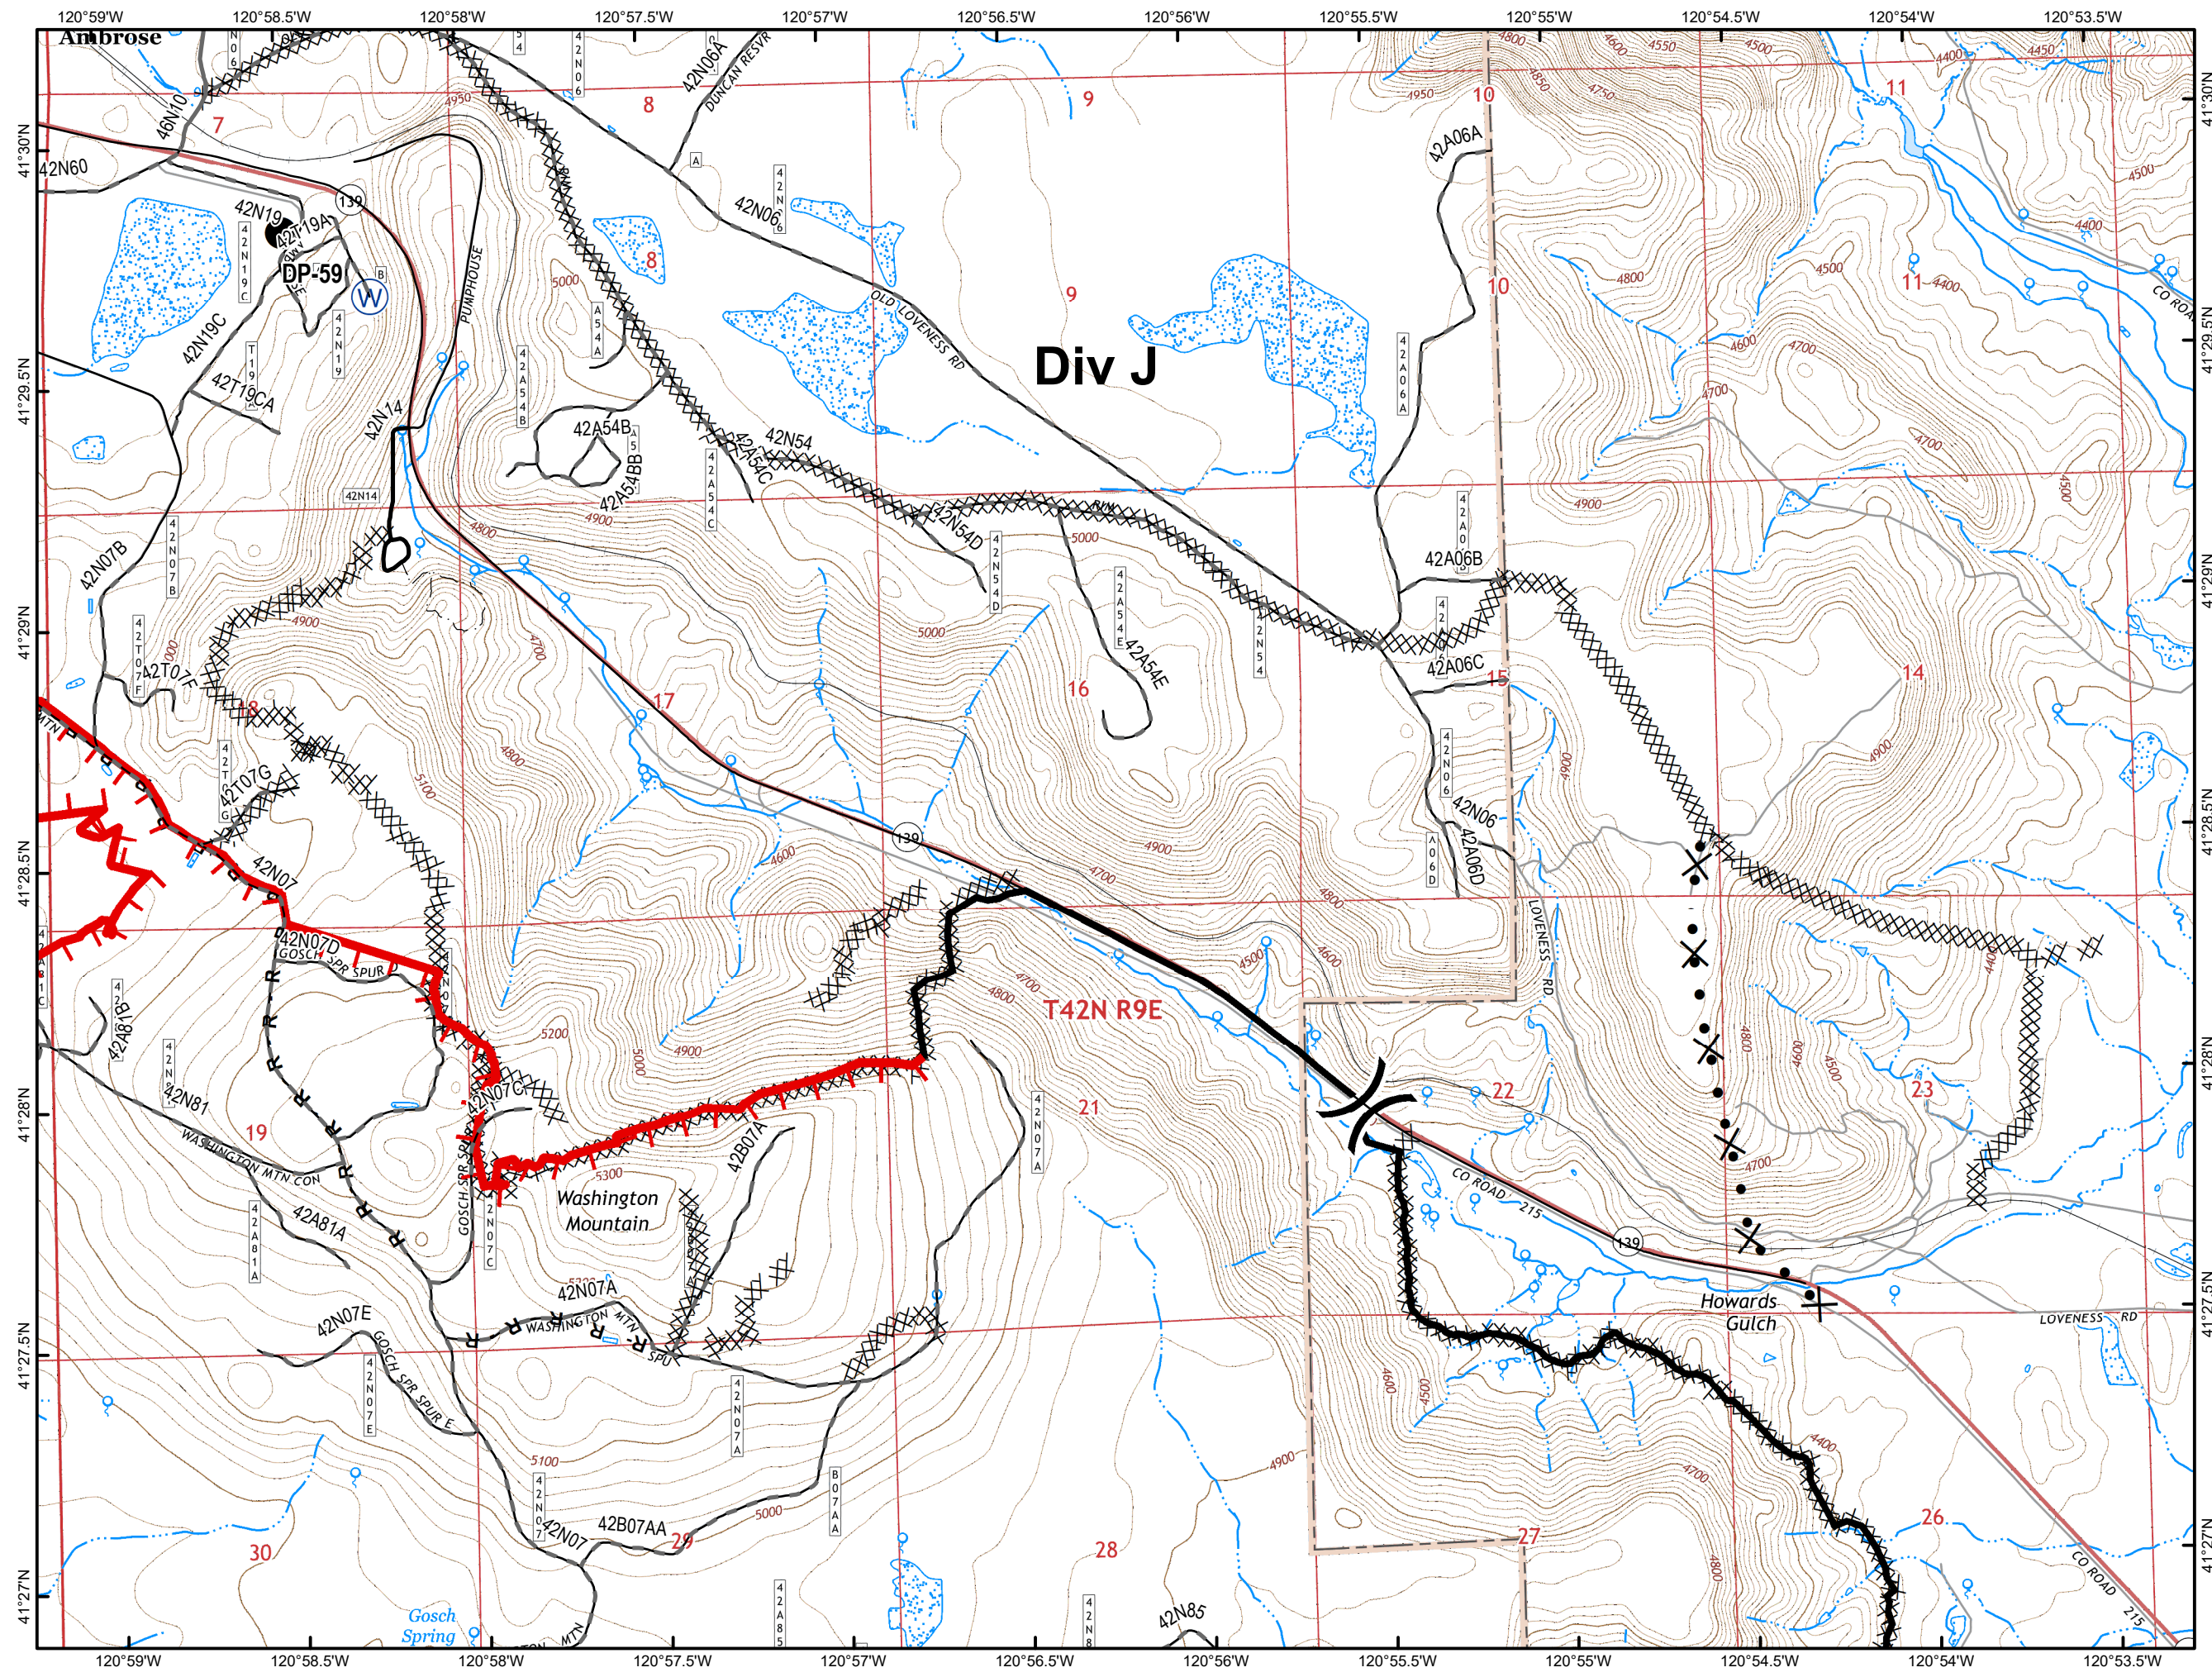

IAP Map
Stone Fire
CA-MDF-001193
Modoc National Forest

8/23/2018
Acres 33,941 8/22 @ 1730

Page 5 of 13

- Drop Point
- Water Source
- Division Break
- Uncontrolled Fire Edge
- Completed Line
- Completed Dozer Line
- R - R Road as Completed Line
- Proposed Dozer Line

1. **Roads & Trails**
2. Road
   - Improved Road
   - Unimproved Road
   - Trails