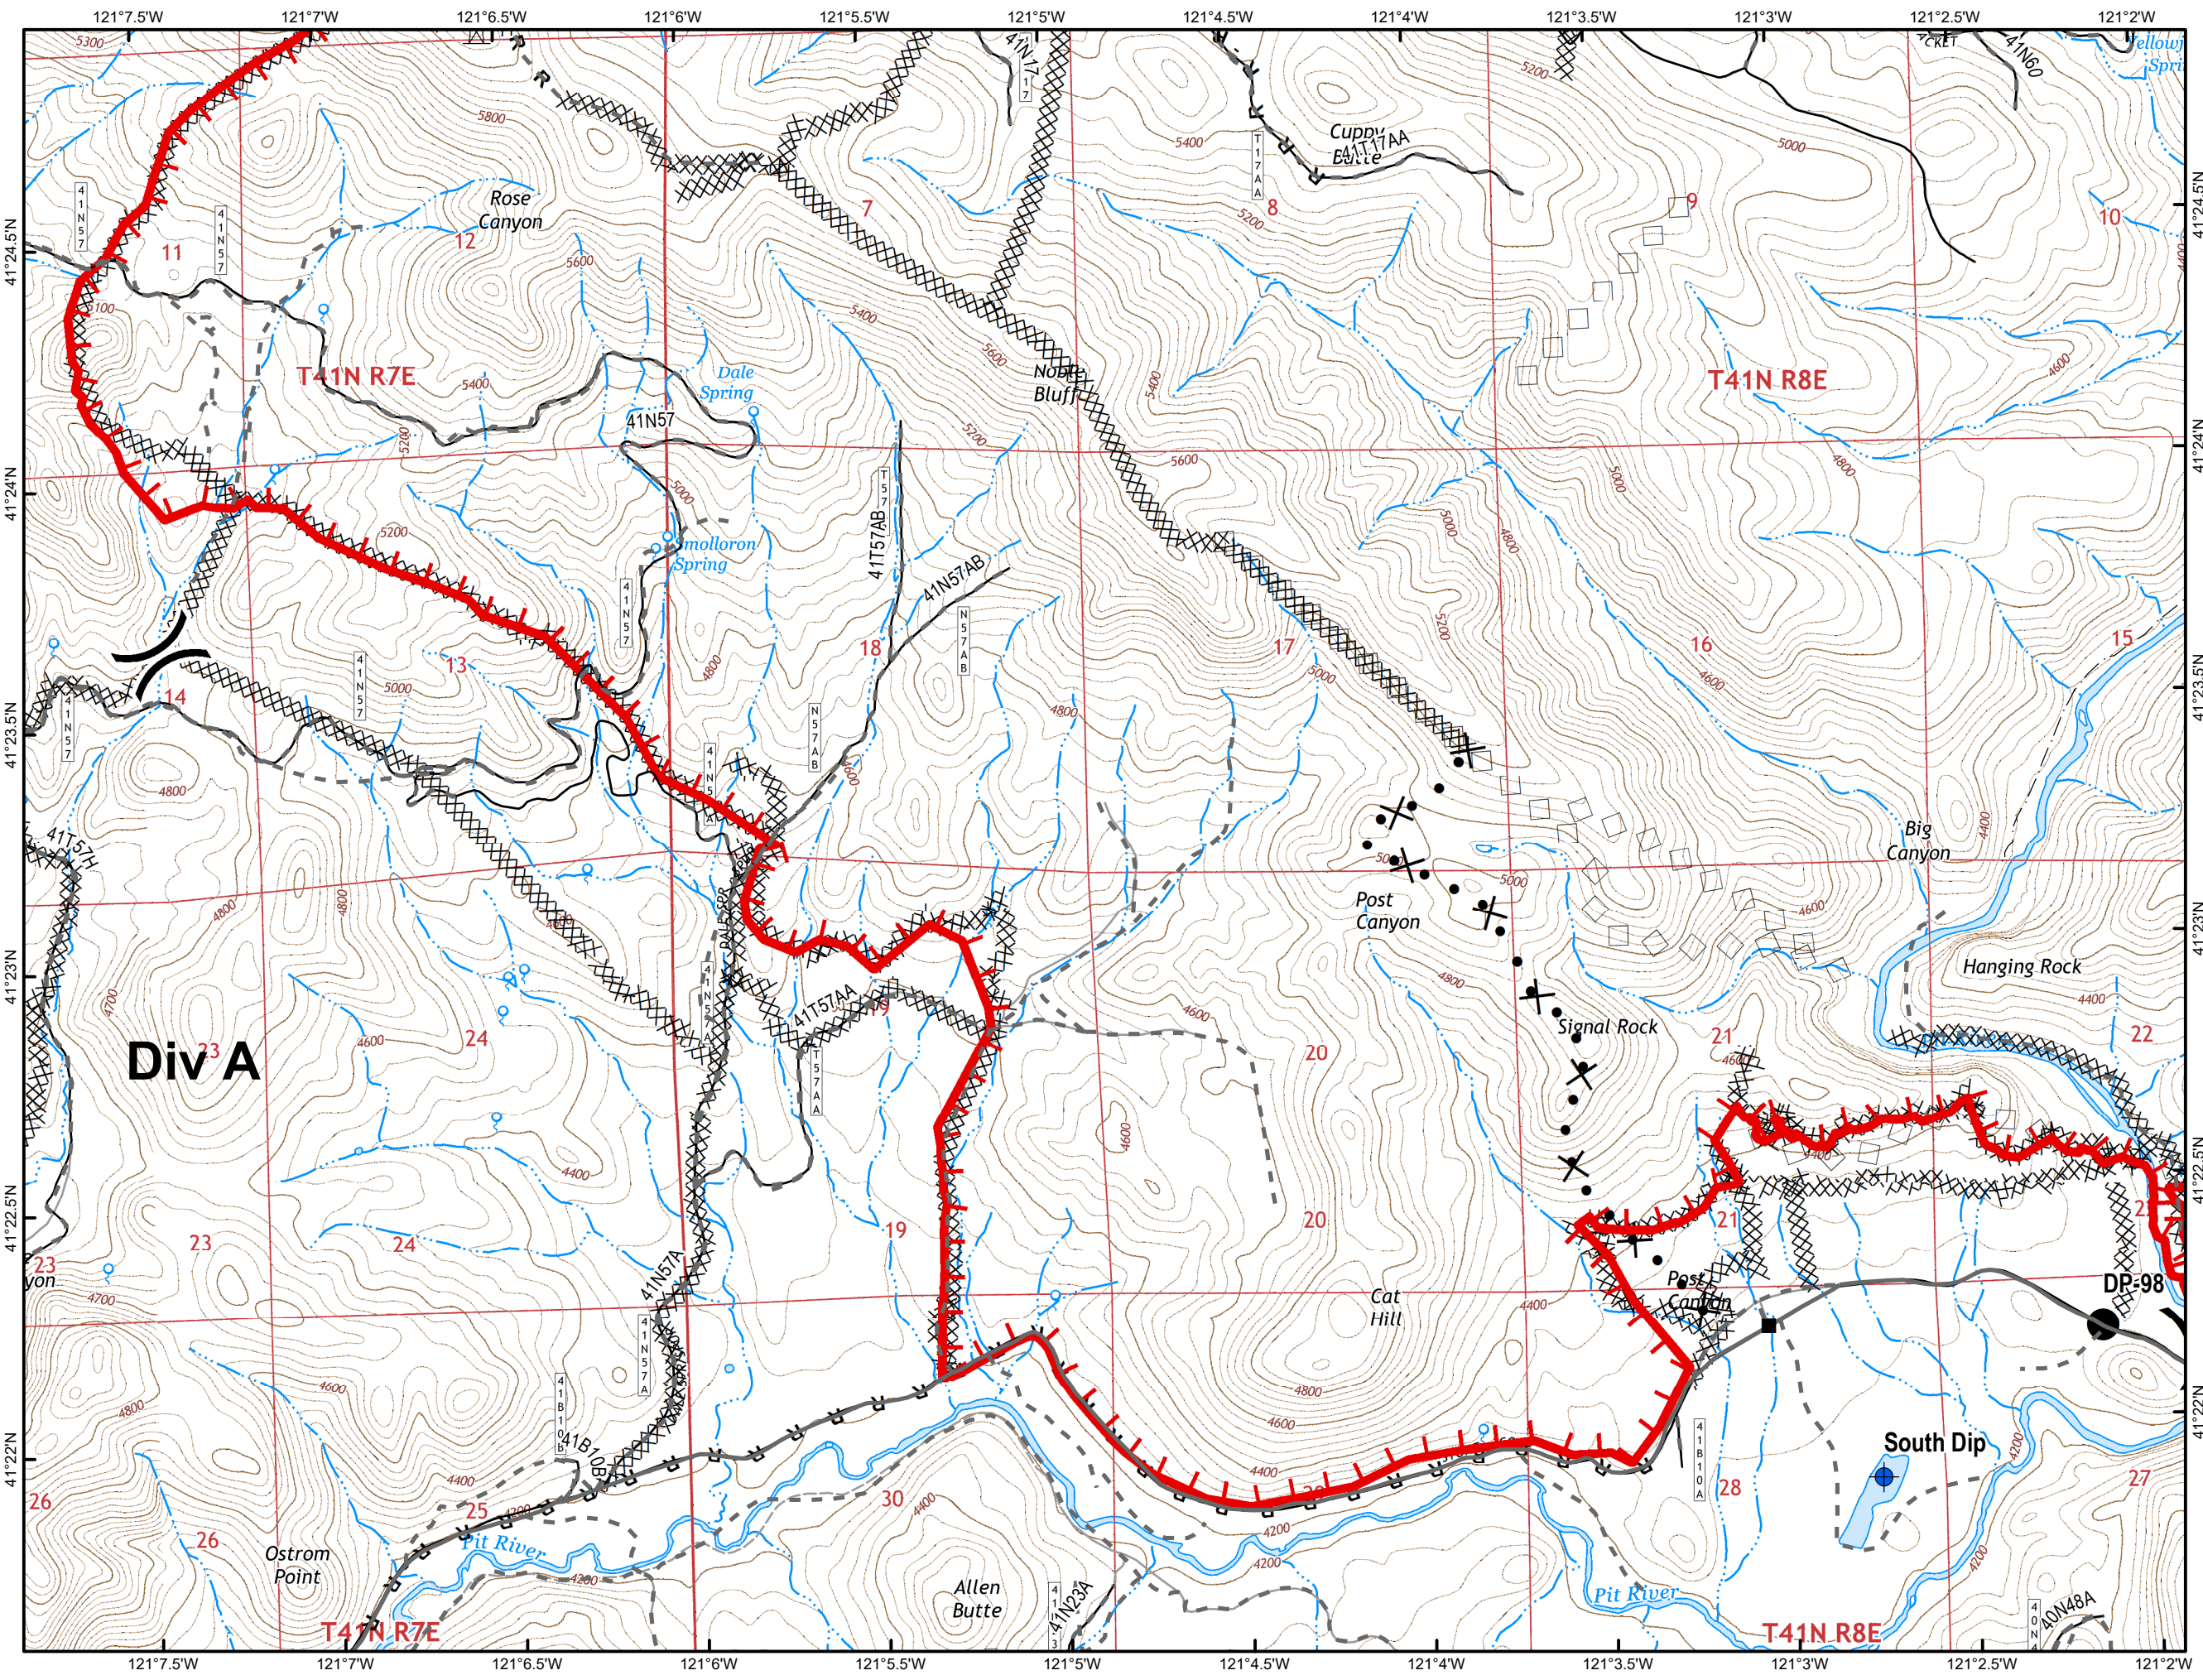

**8/23/2018
Acres 33,941 8/22 @ 1730**

Page 4 of 13

- Dip Site
- Drop Point
- Division Break

- Uncontrolled Fire Edge
- Completed Dozer Line
- R - R Road as Completed Line
- Roads & Trails**
- Unimproved Road

- Roads & Trails**
-  Improved Road
 -  Unimproved Road

**IAP Map
Stone Fire
CA-MDF-001193
Modoc National Forest**

**8/23/2018
Acres 33,941 8/22 @ 1730**

Page 8 of 13

- Drop Point
- Water Source
- Uncontrolled Fire Edge
- Completed Line
- Completed Dozer Line
- Aerial Hazard
- Roads & Trails**
- Road
- Unimproved Road

**IAP Map
Stone Fire
CA-MDF-001193
Modoc National Forest**

**8/23/2018
Acres 33,941 8/22 @ 1730**

Page 7 of 13

- Dip Site
- Drop Point
- Uncontrolled Fire Edge
- Completed Dozer Line
- Roads & Trails**
- Improved Road
- Unimproved Road
- Trails

**IAP Map
Stone Fire
CA-MDF-001193
Modoc National Forest**

**8/23/2018
Acres 33,941 8/22 @ 1730**

Page 10 of 13

- Dip Site
- Drop Point
- Division Break
- Uncontrolled Fire Edge
- Completed Dozer Line
- Completed Hand Line
- Road as Completed Line
- Proposed Dozer Line
- Aerial Retardant Drop
- Lookout
- Structures
- Roads & Trails**
 - Unimproved Road
 - Trails