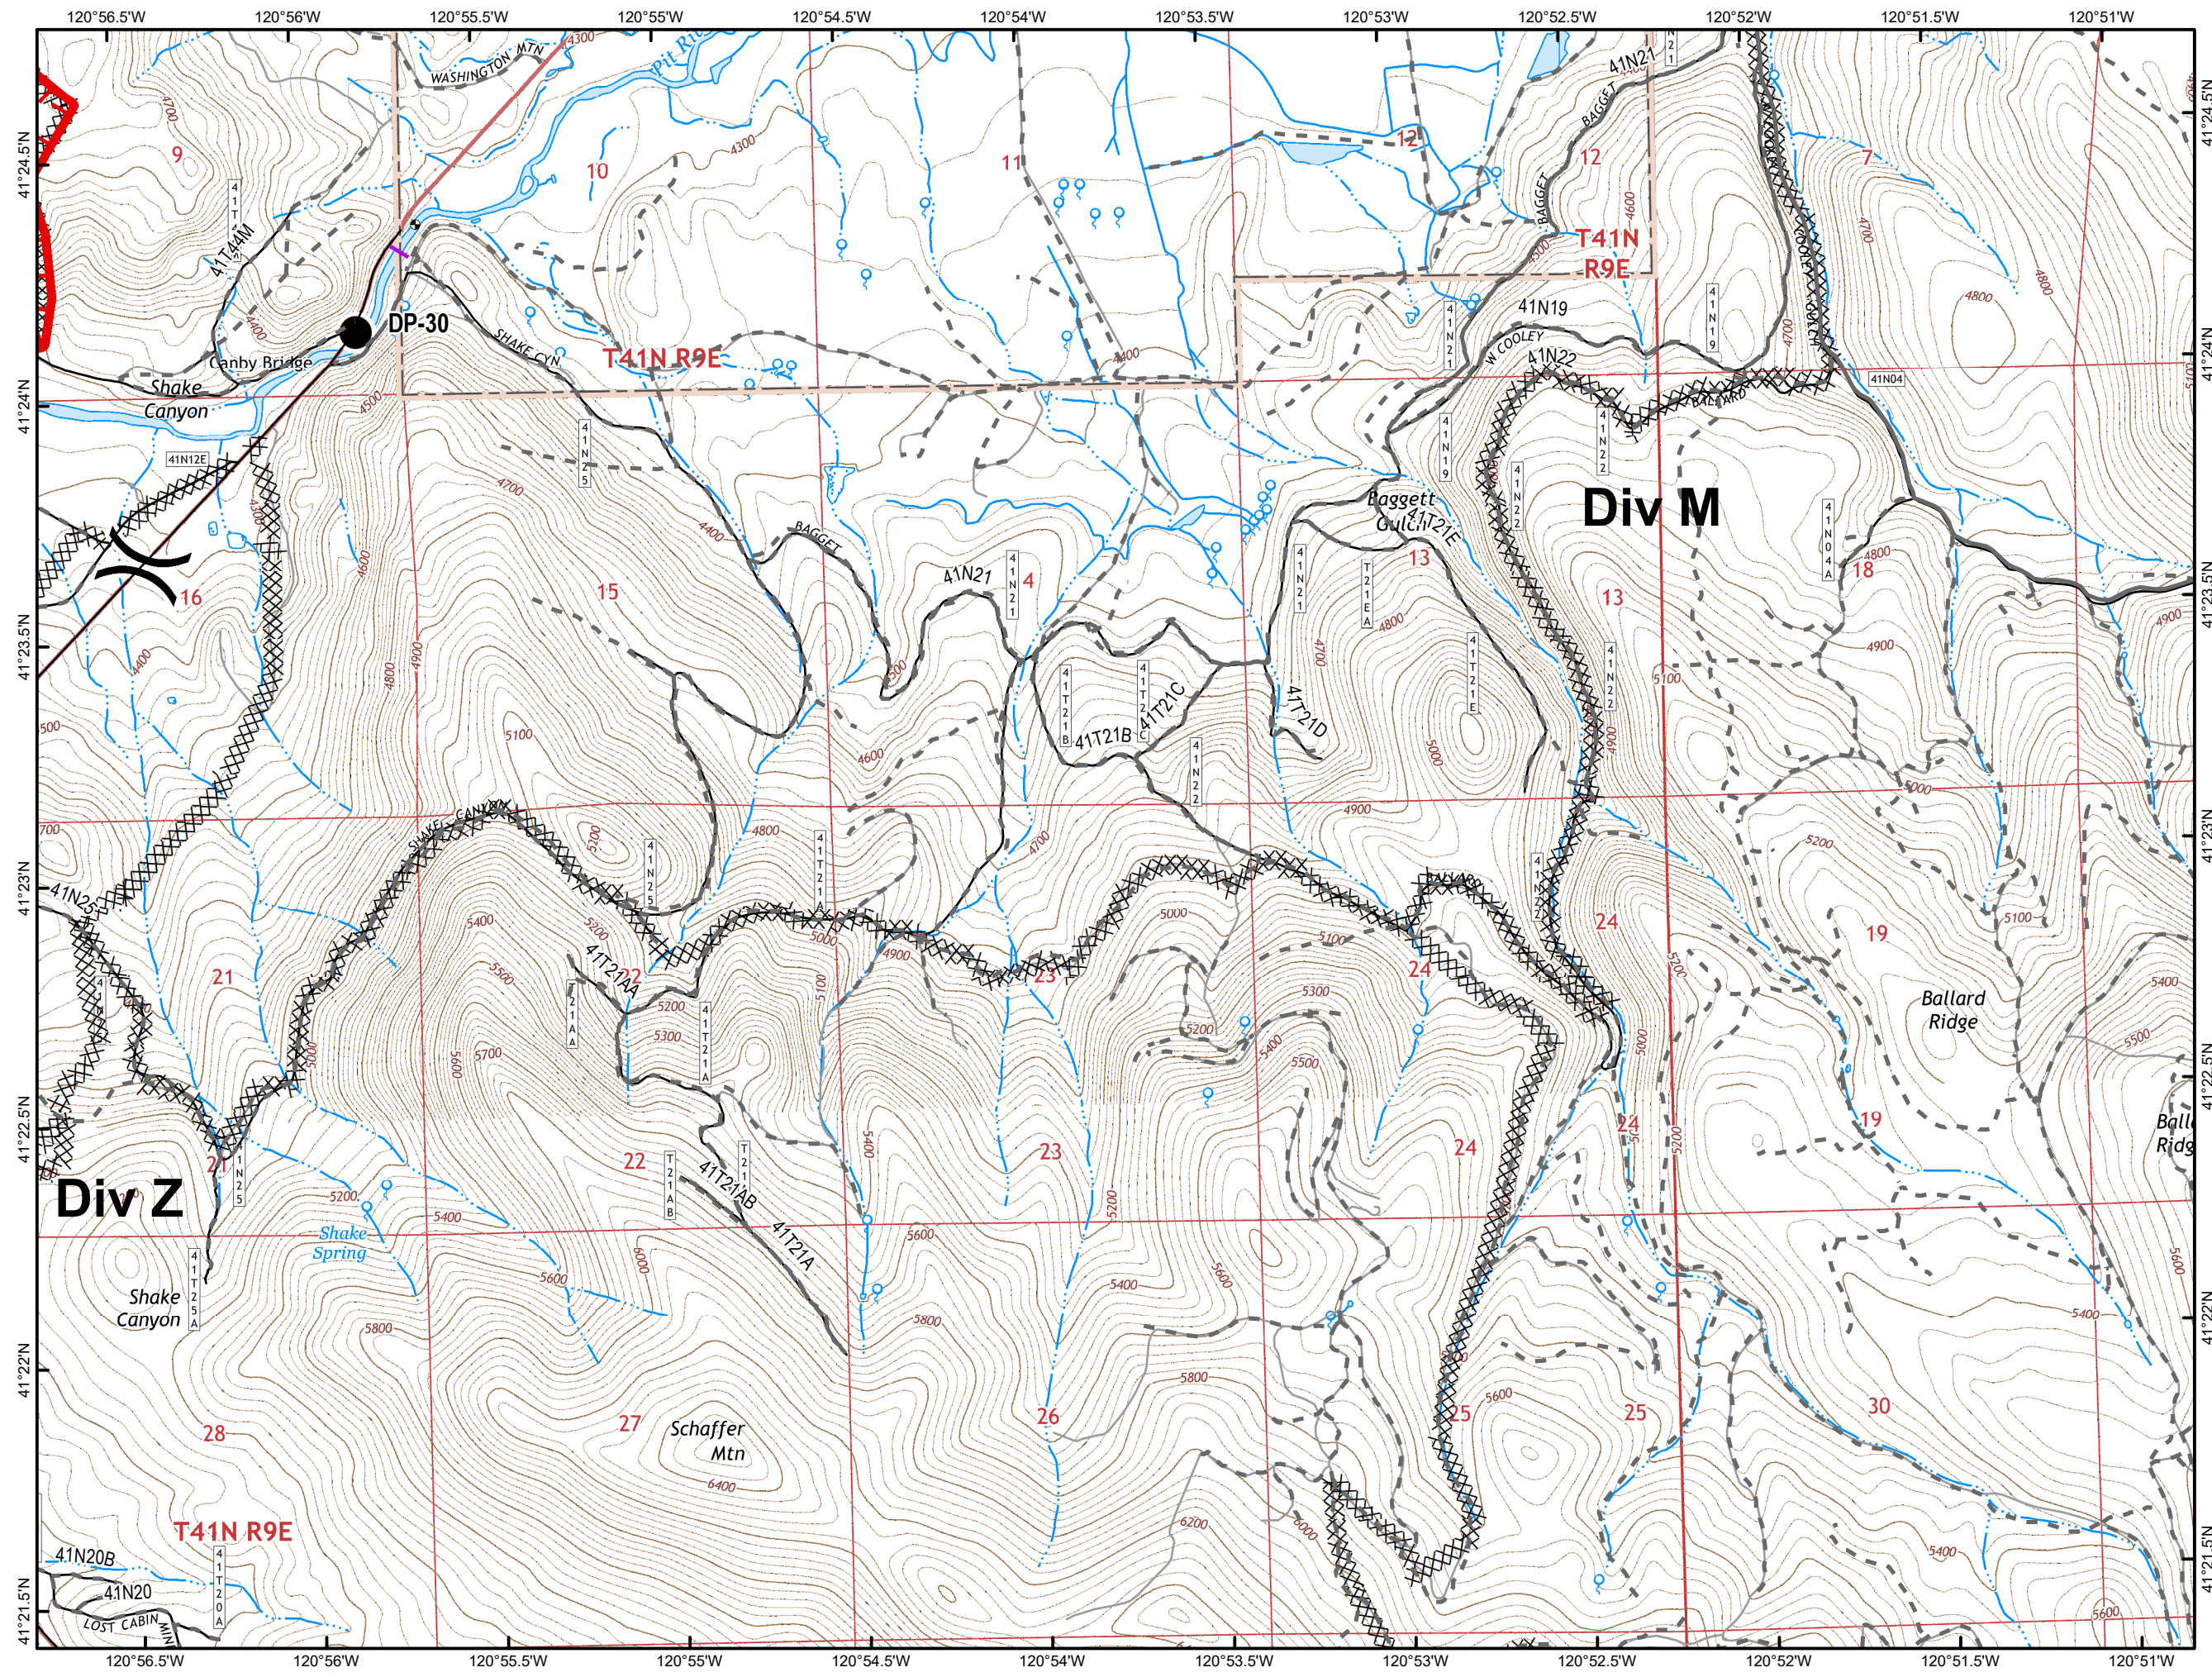

**8/23/2018
Acres 33,941 8/22 @ 1730**

Page 4 of 13

- Dip Site
- Drop Point
- Division Break

- Uncontrolled Fire Edge
- Completed Dozer Line
- R - R Road as Completed Line
- Roads & Trails**
- Unimproved Road

**IAP Map
Stone Fire
CA-MDF-001193
Modoc National Forest**

**8/23/2018
Acres 33,941 8/22 @ 1730**

Page 12 of 13

-  Drop Point
-  Division Break

-  Uncontrolled Fire Edge
-  Completed Dozer Line
-  Aerial Hazard
- Roads & Trails**
-  Unimproved Road

**IAP Map
Stone Fire
CA-MDF-001193
Modoc National Forest**

**8/23/2018
Acres 33,941 8/22 @ 1730**

Page 13 of 13

- Drop Point
- ▬ Uncontrolled Fire Edge
- XXXXX Completed Dozer Line
- H - H Completed Hand Line
- R - R Road as Completed Line
- Structures
- Roads & Trails**
- Improved Road
- - - Unimproved Road