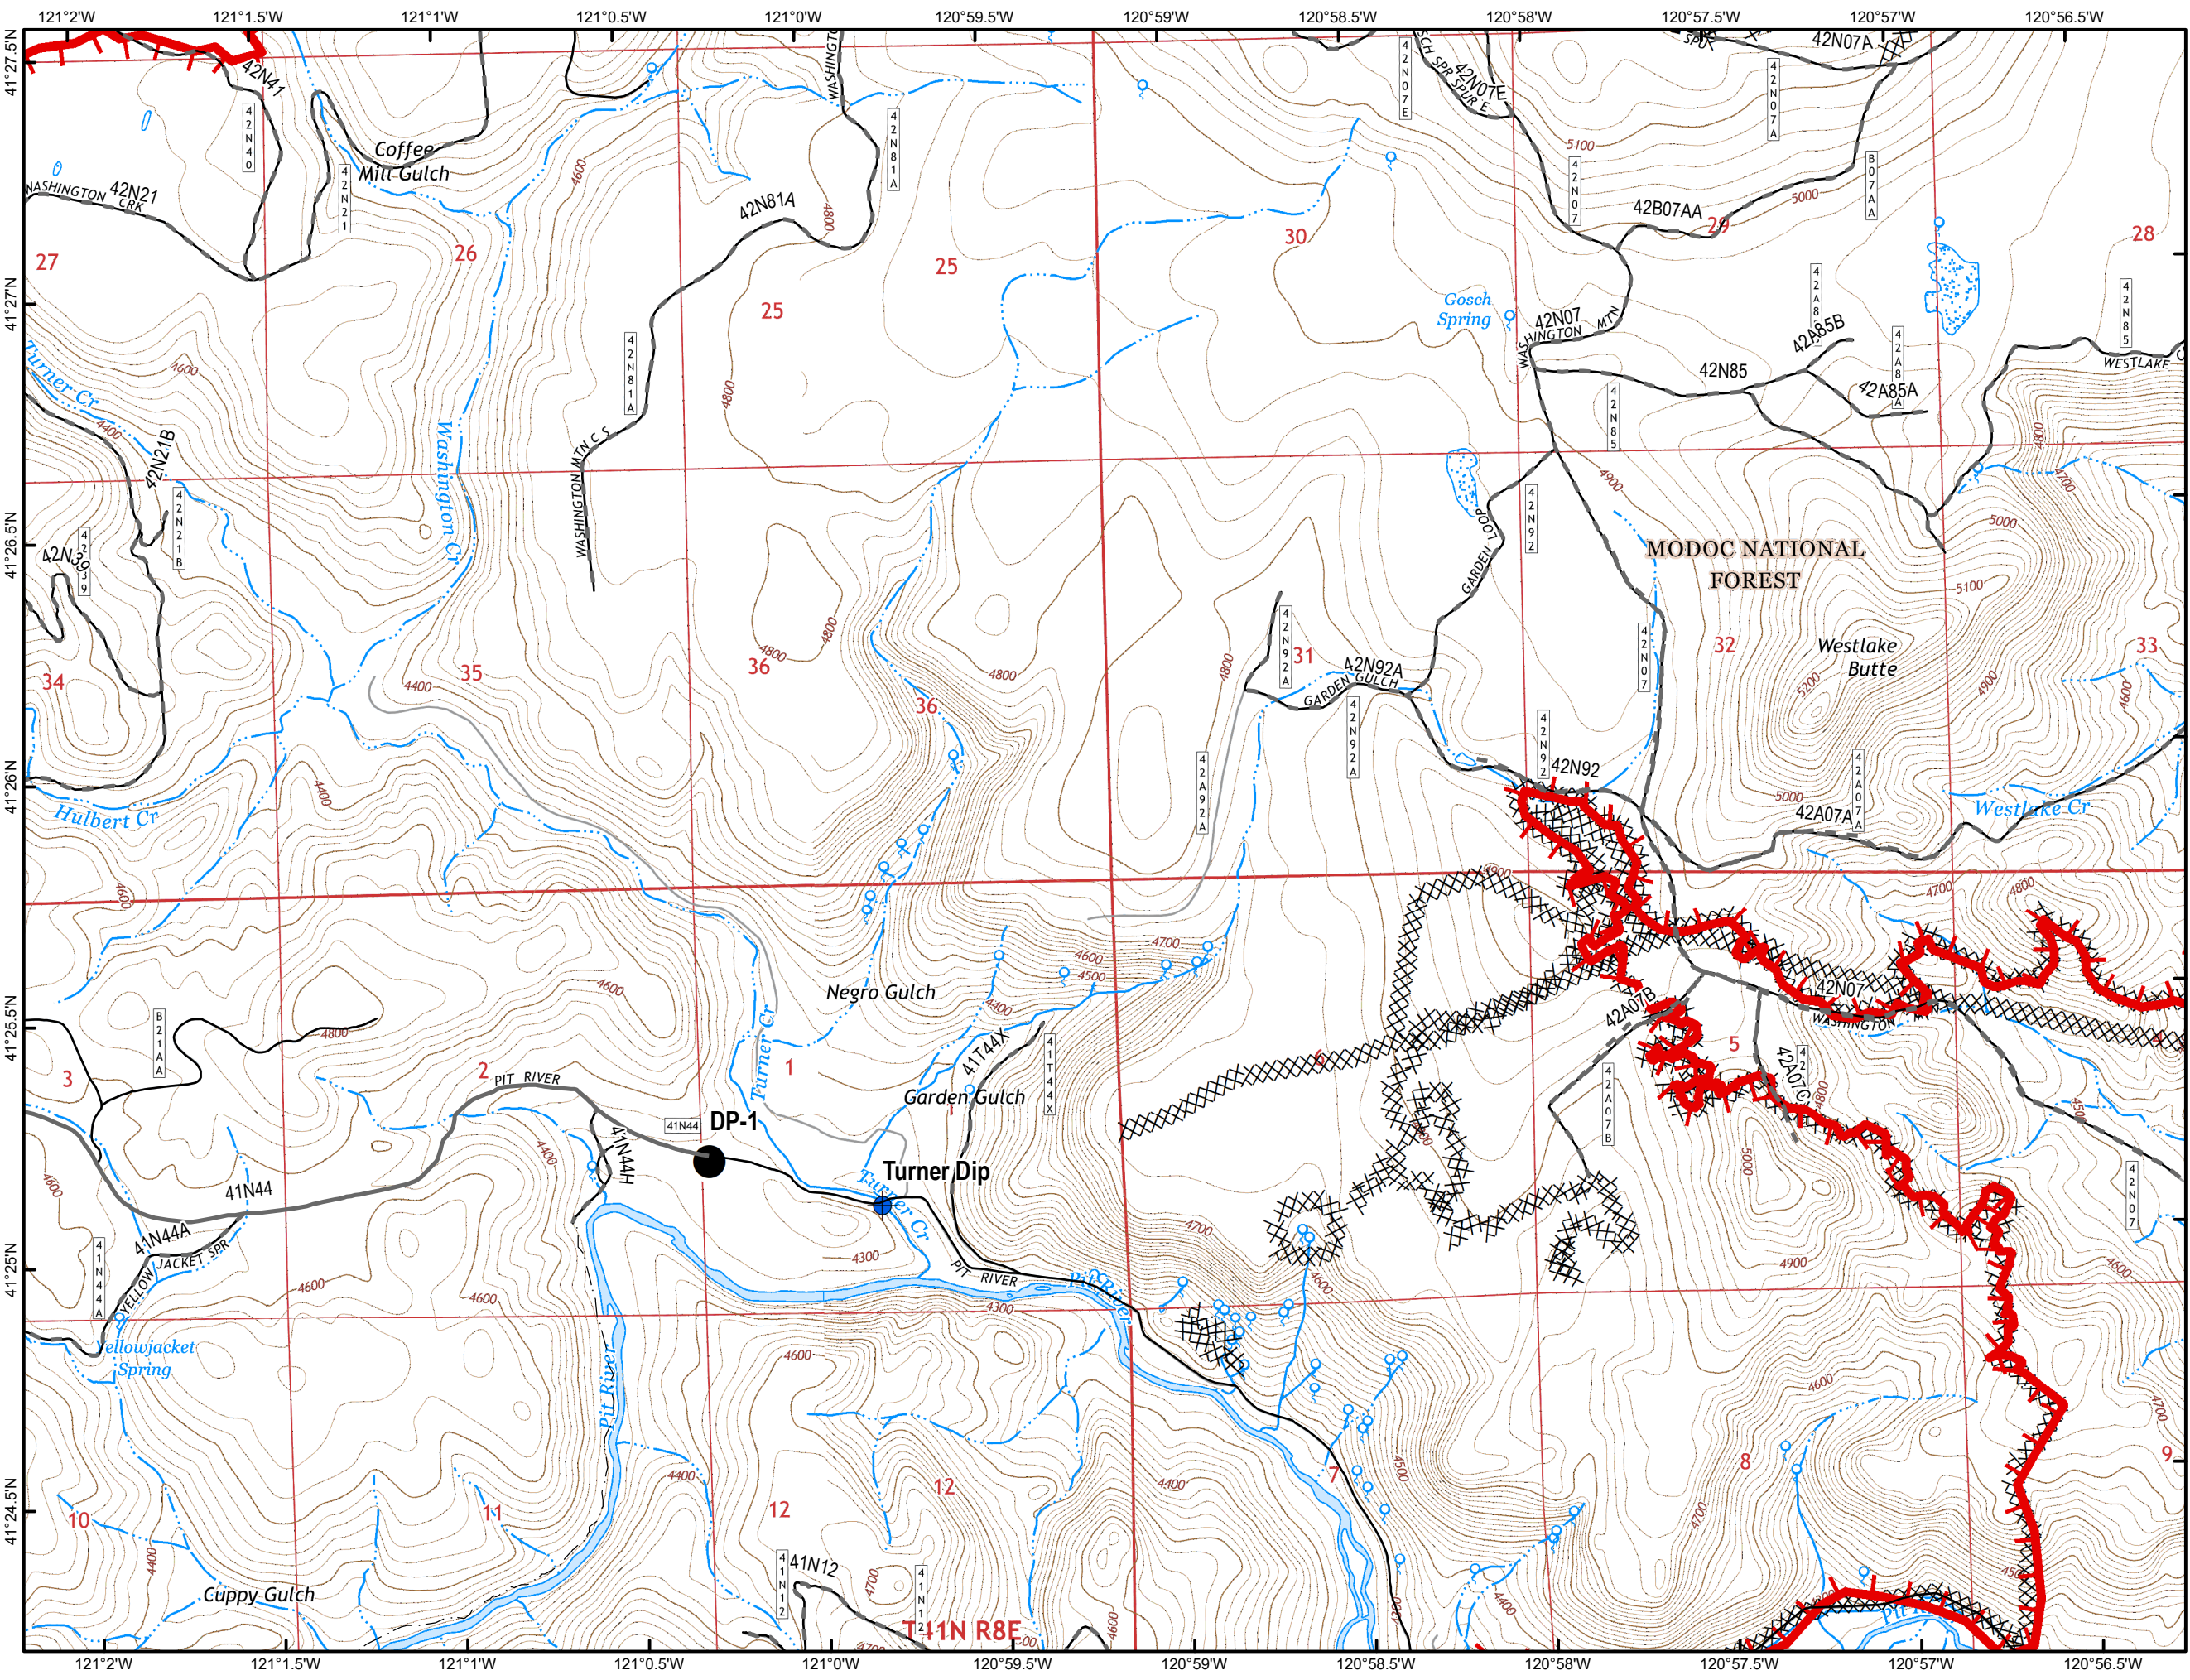

**IAP Map
Stone Fire
CA-MDF-001193
Modoc National Forest**

**8/23/2018
Acres 33,941 8/22 @ 1730**

Page 7 of 13

- Dip Site
- Drop Point
- Uncontrolled Fire Edge
- Completed Dozer Line
- **Roads & Trails**
- Improved Road
- Unimproved Road
- Trails