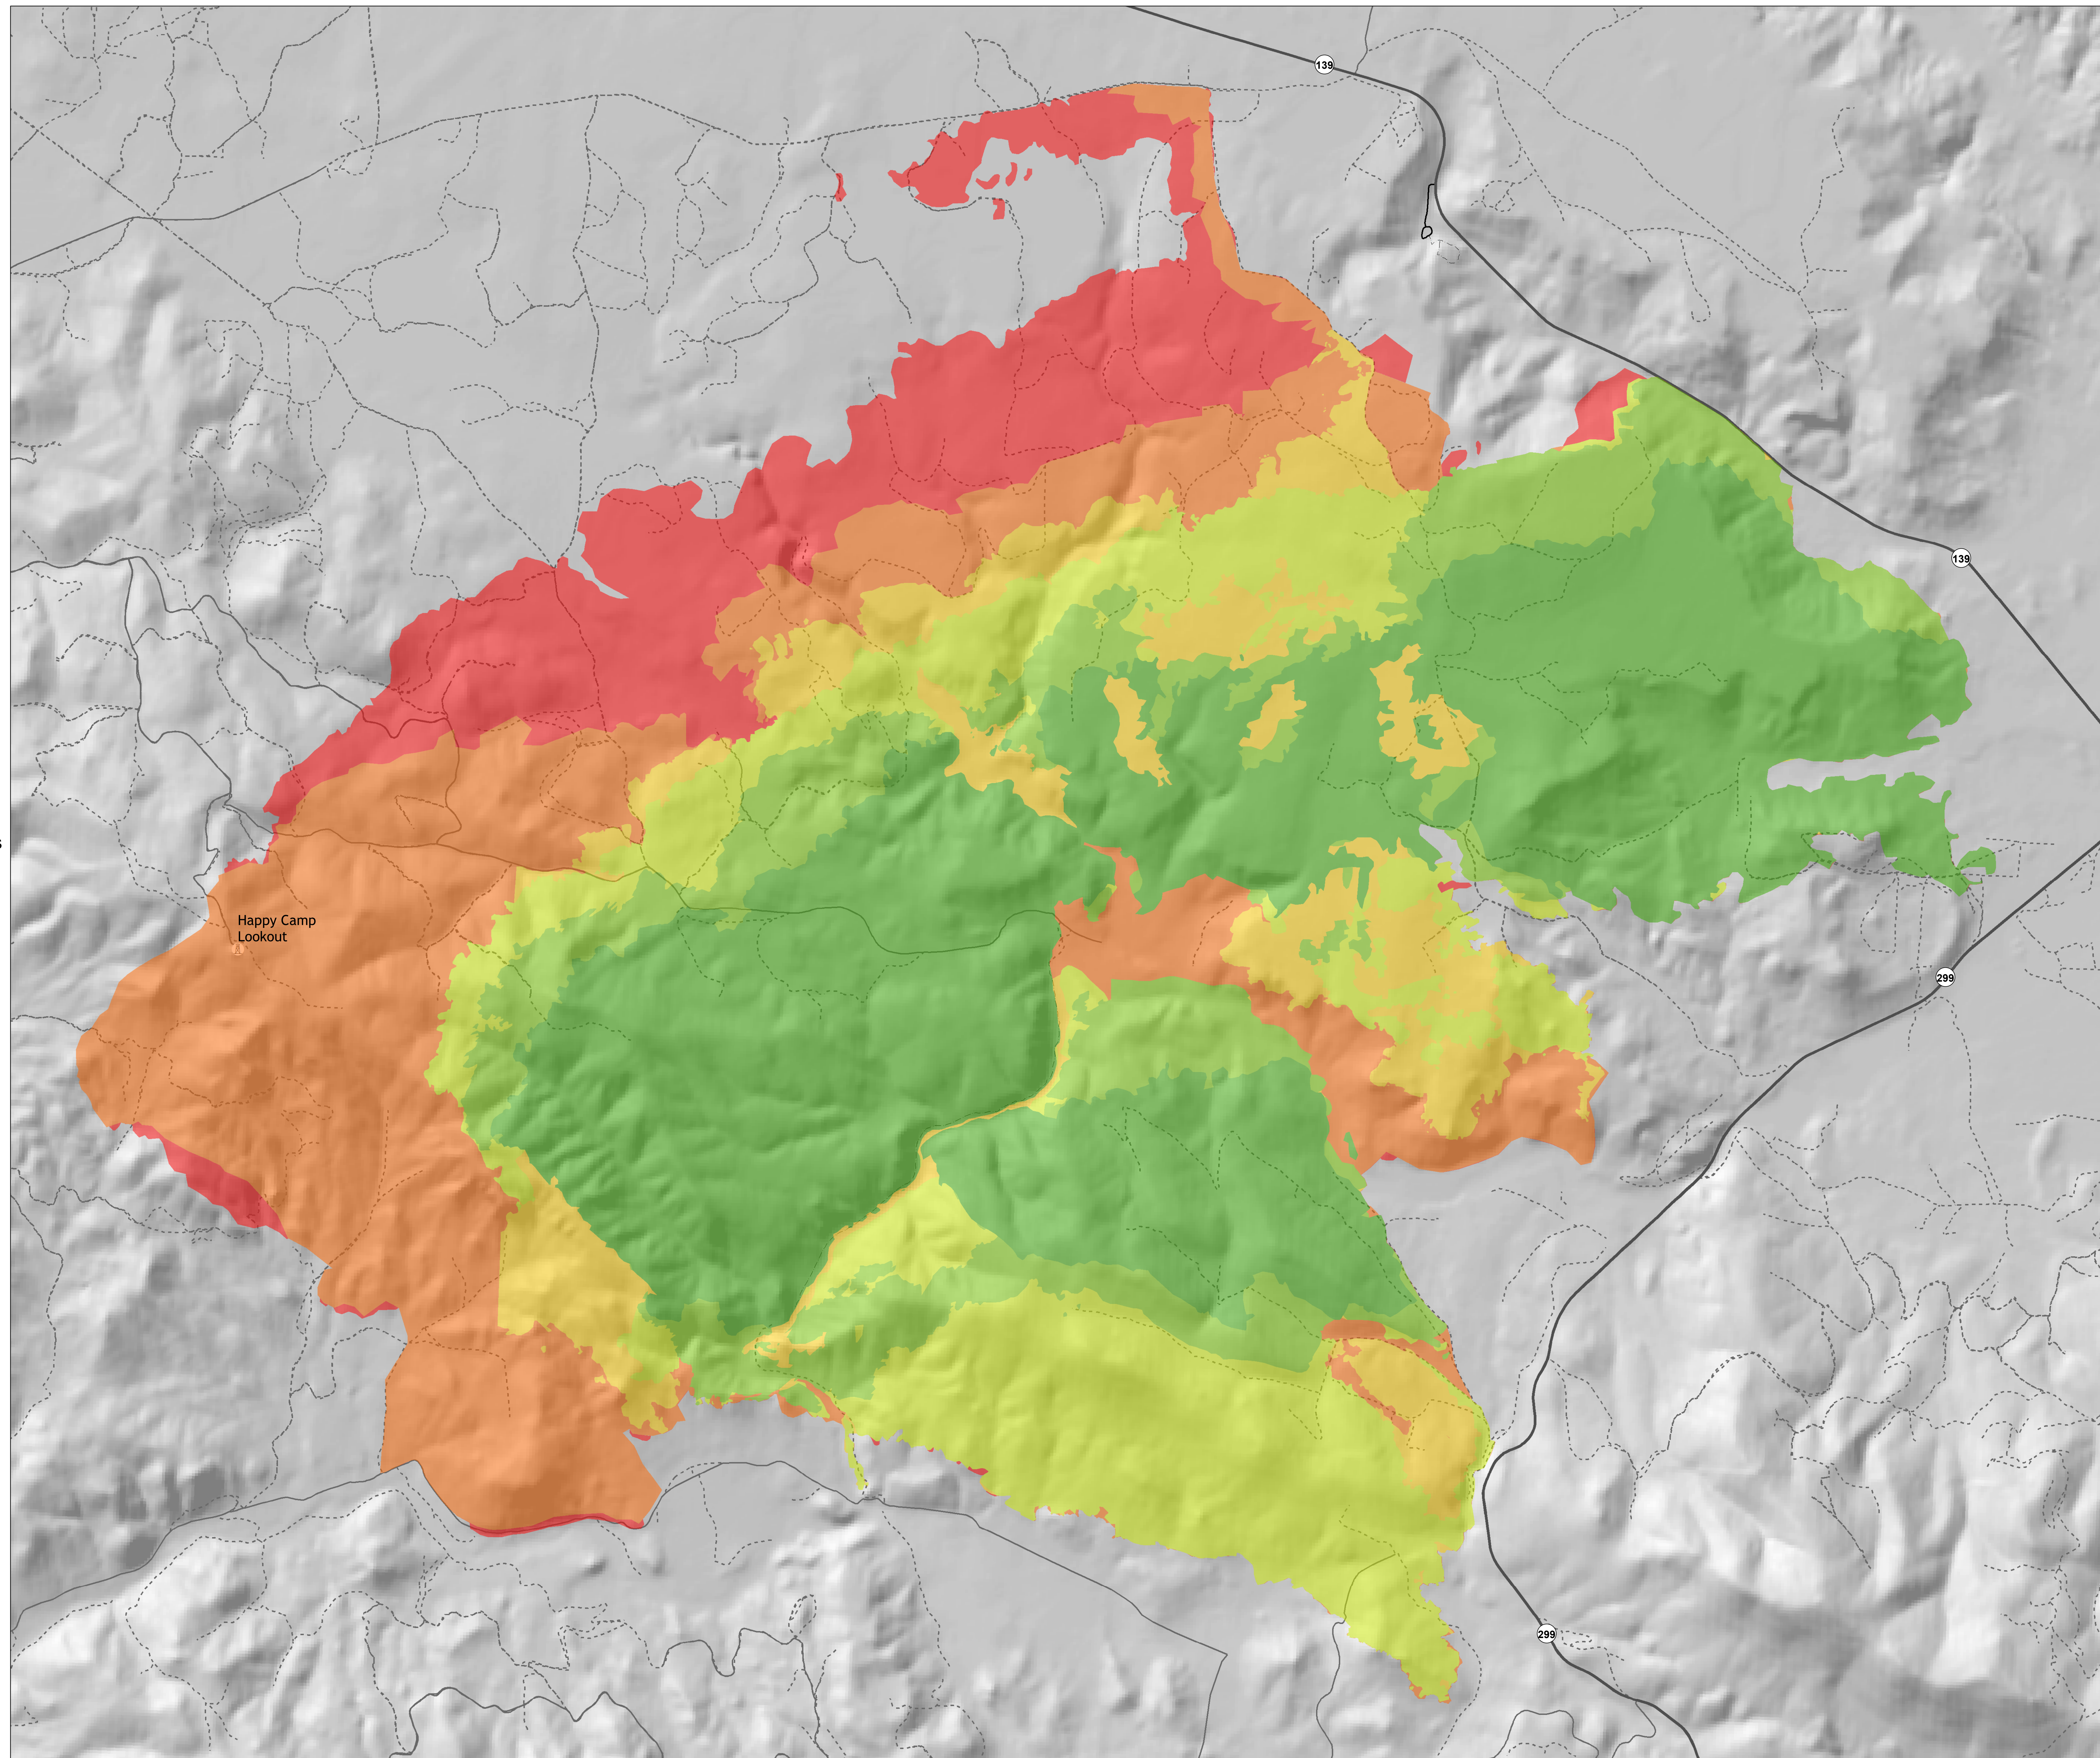

Progression Map
Stone Fire

CA-MDF-001193

August 24, 2018

- 8/17-8/18 10,667 Acres
- 8/19- 16,735 Acres
- 8/20- 22,610 Acres
- 8/21- 25,816 Acres
- 8/22- 33,941 Acres
- 8/23- 38,188 Acres