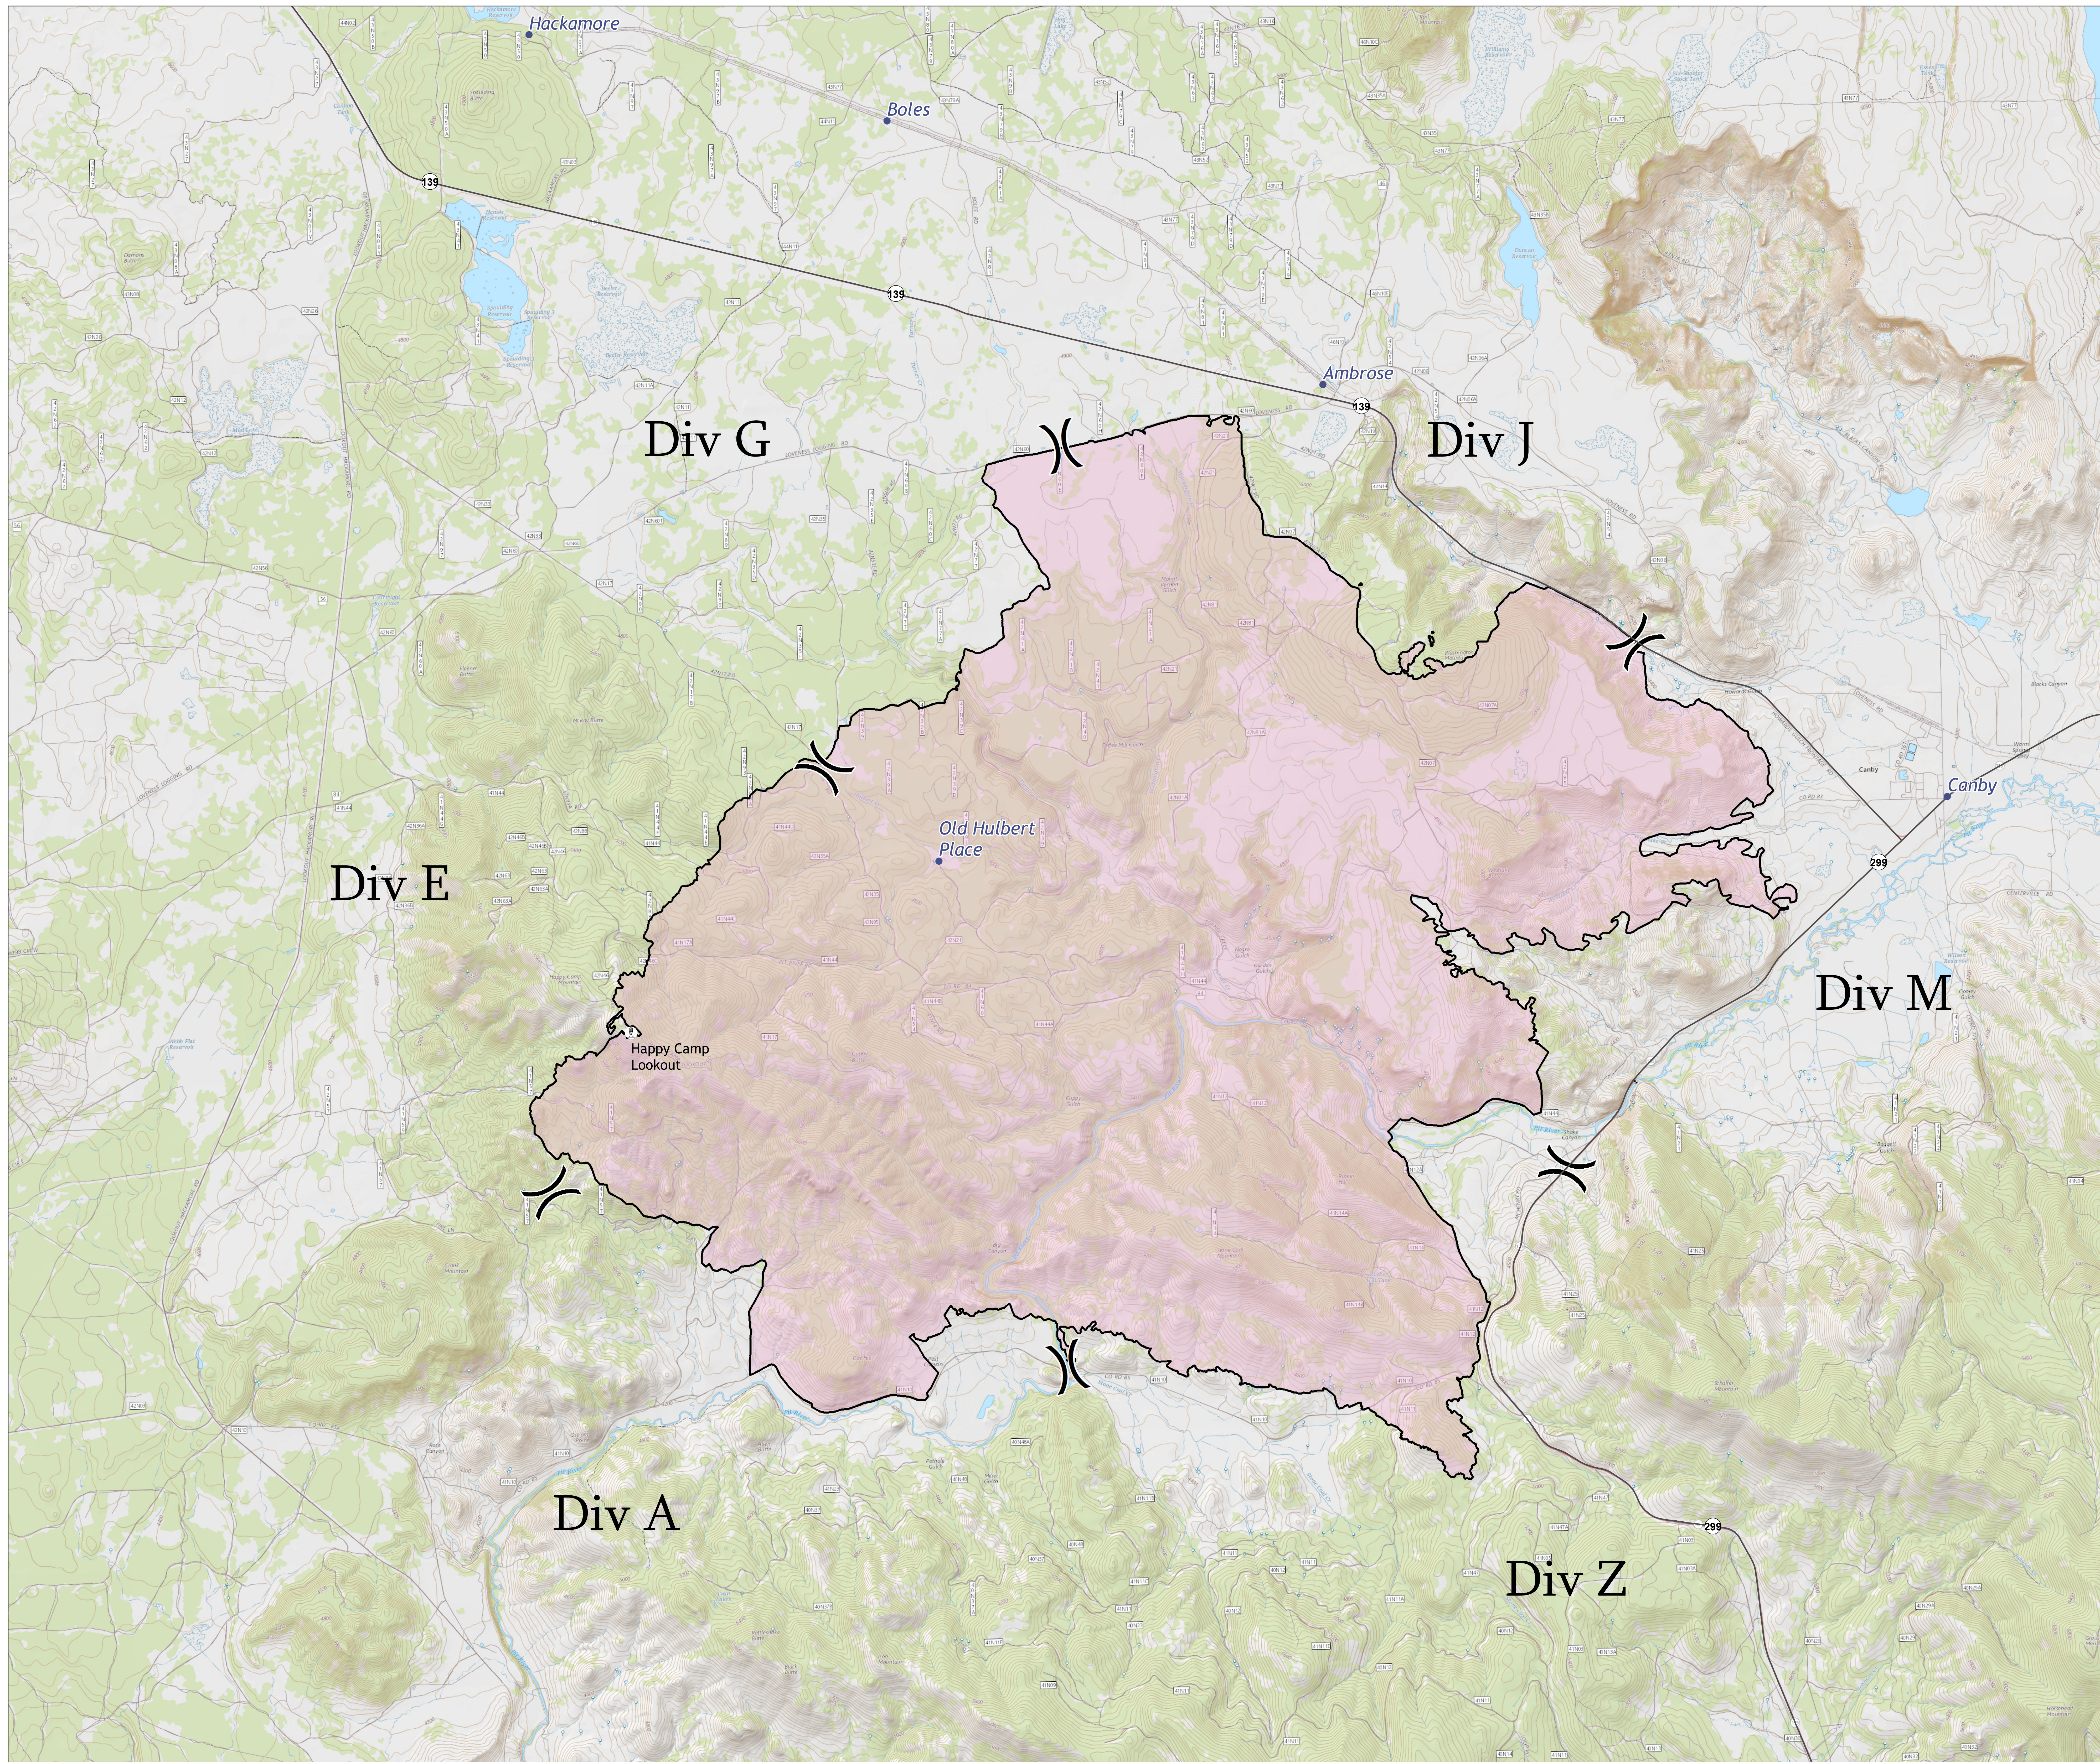

Public Info Map
Stone Fire

39,387 Acres
100% Containment

IR Flight
8/28 22:34

CA-MDF-001193

August 29, 2018

Division Break

Lookout

Controlled Line

0 1/2 1 2
Miles