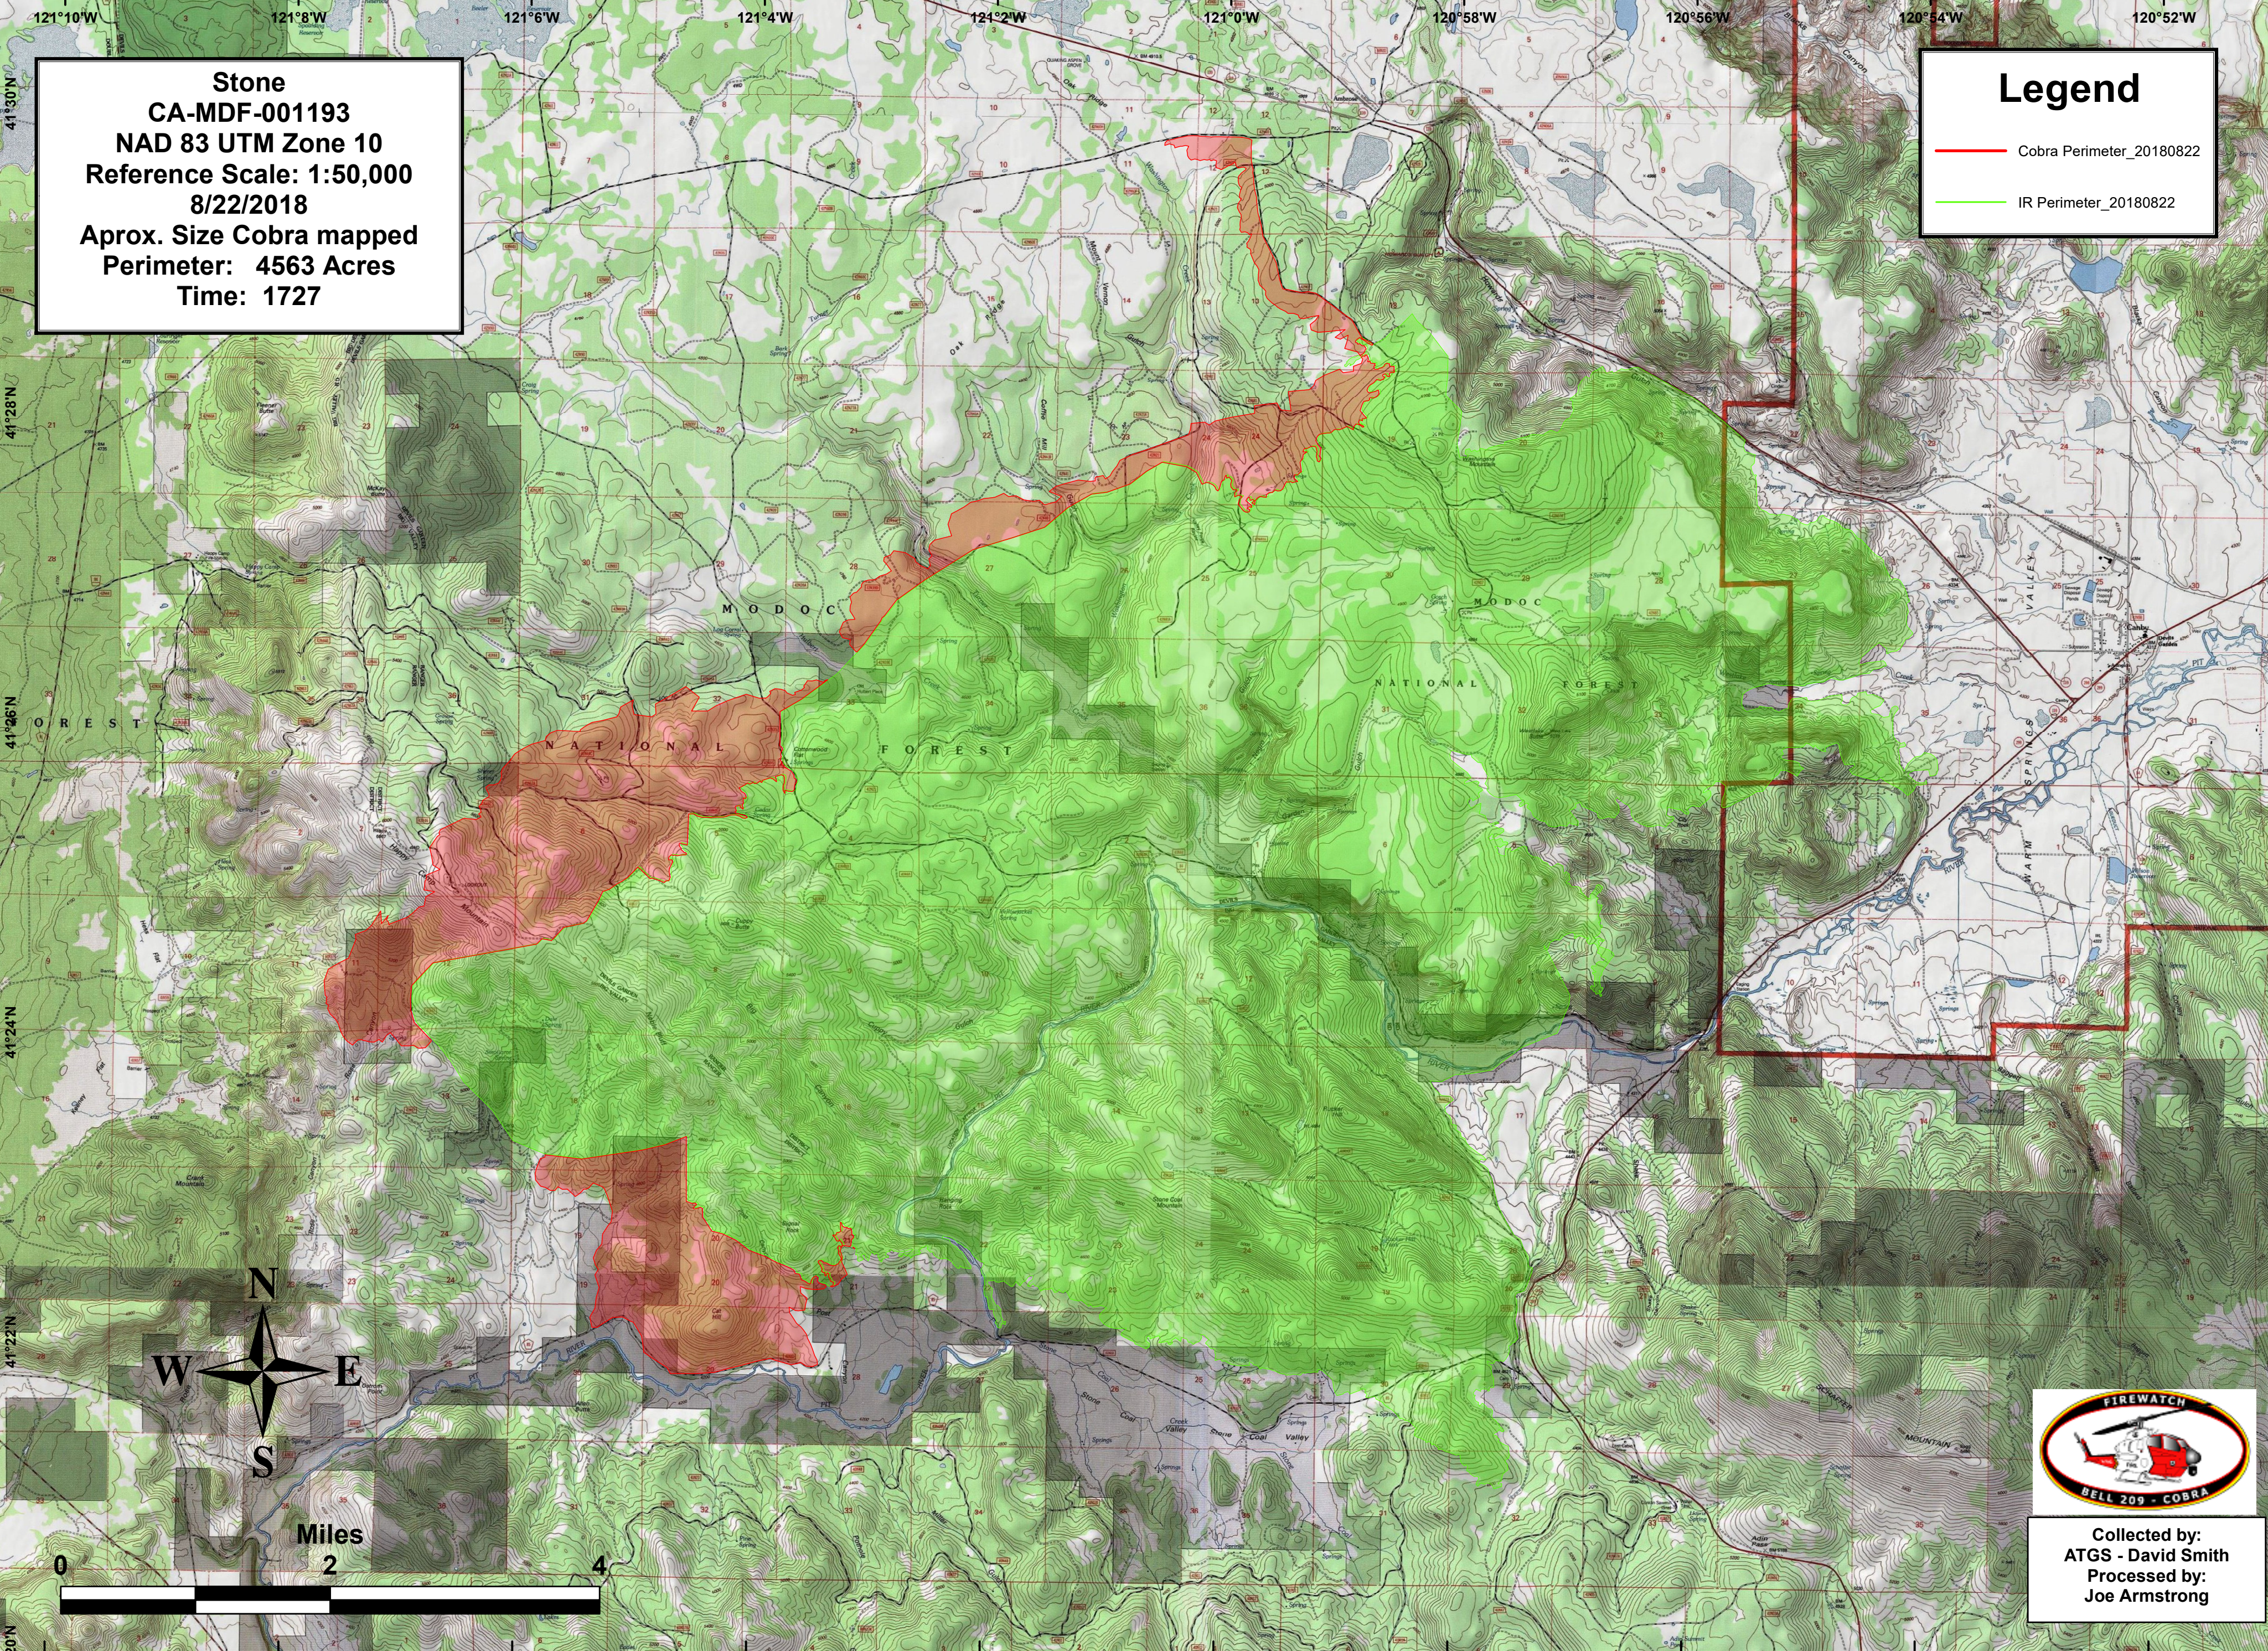

Stone
CA-MDF-001193
NAD 83 UTM Zone 10
Reference Scale: 1:50,000
8/22/2018
Aprox. Size Cobra mapped
Perimeter: 4563 Acres
Time: 1727

Legend

-  Cobra Perimeter_20180822
-  IR Perimeter_20180822

Collected by:
ATGS - David Smith
Processed by:
Joe Armstrong