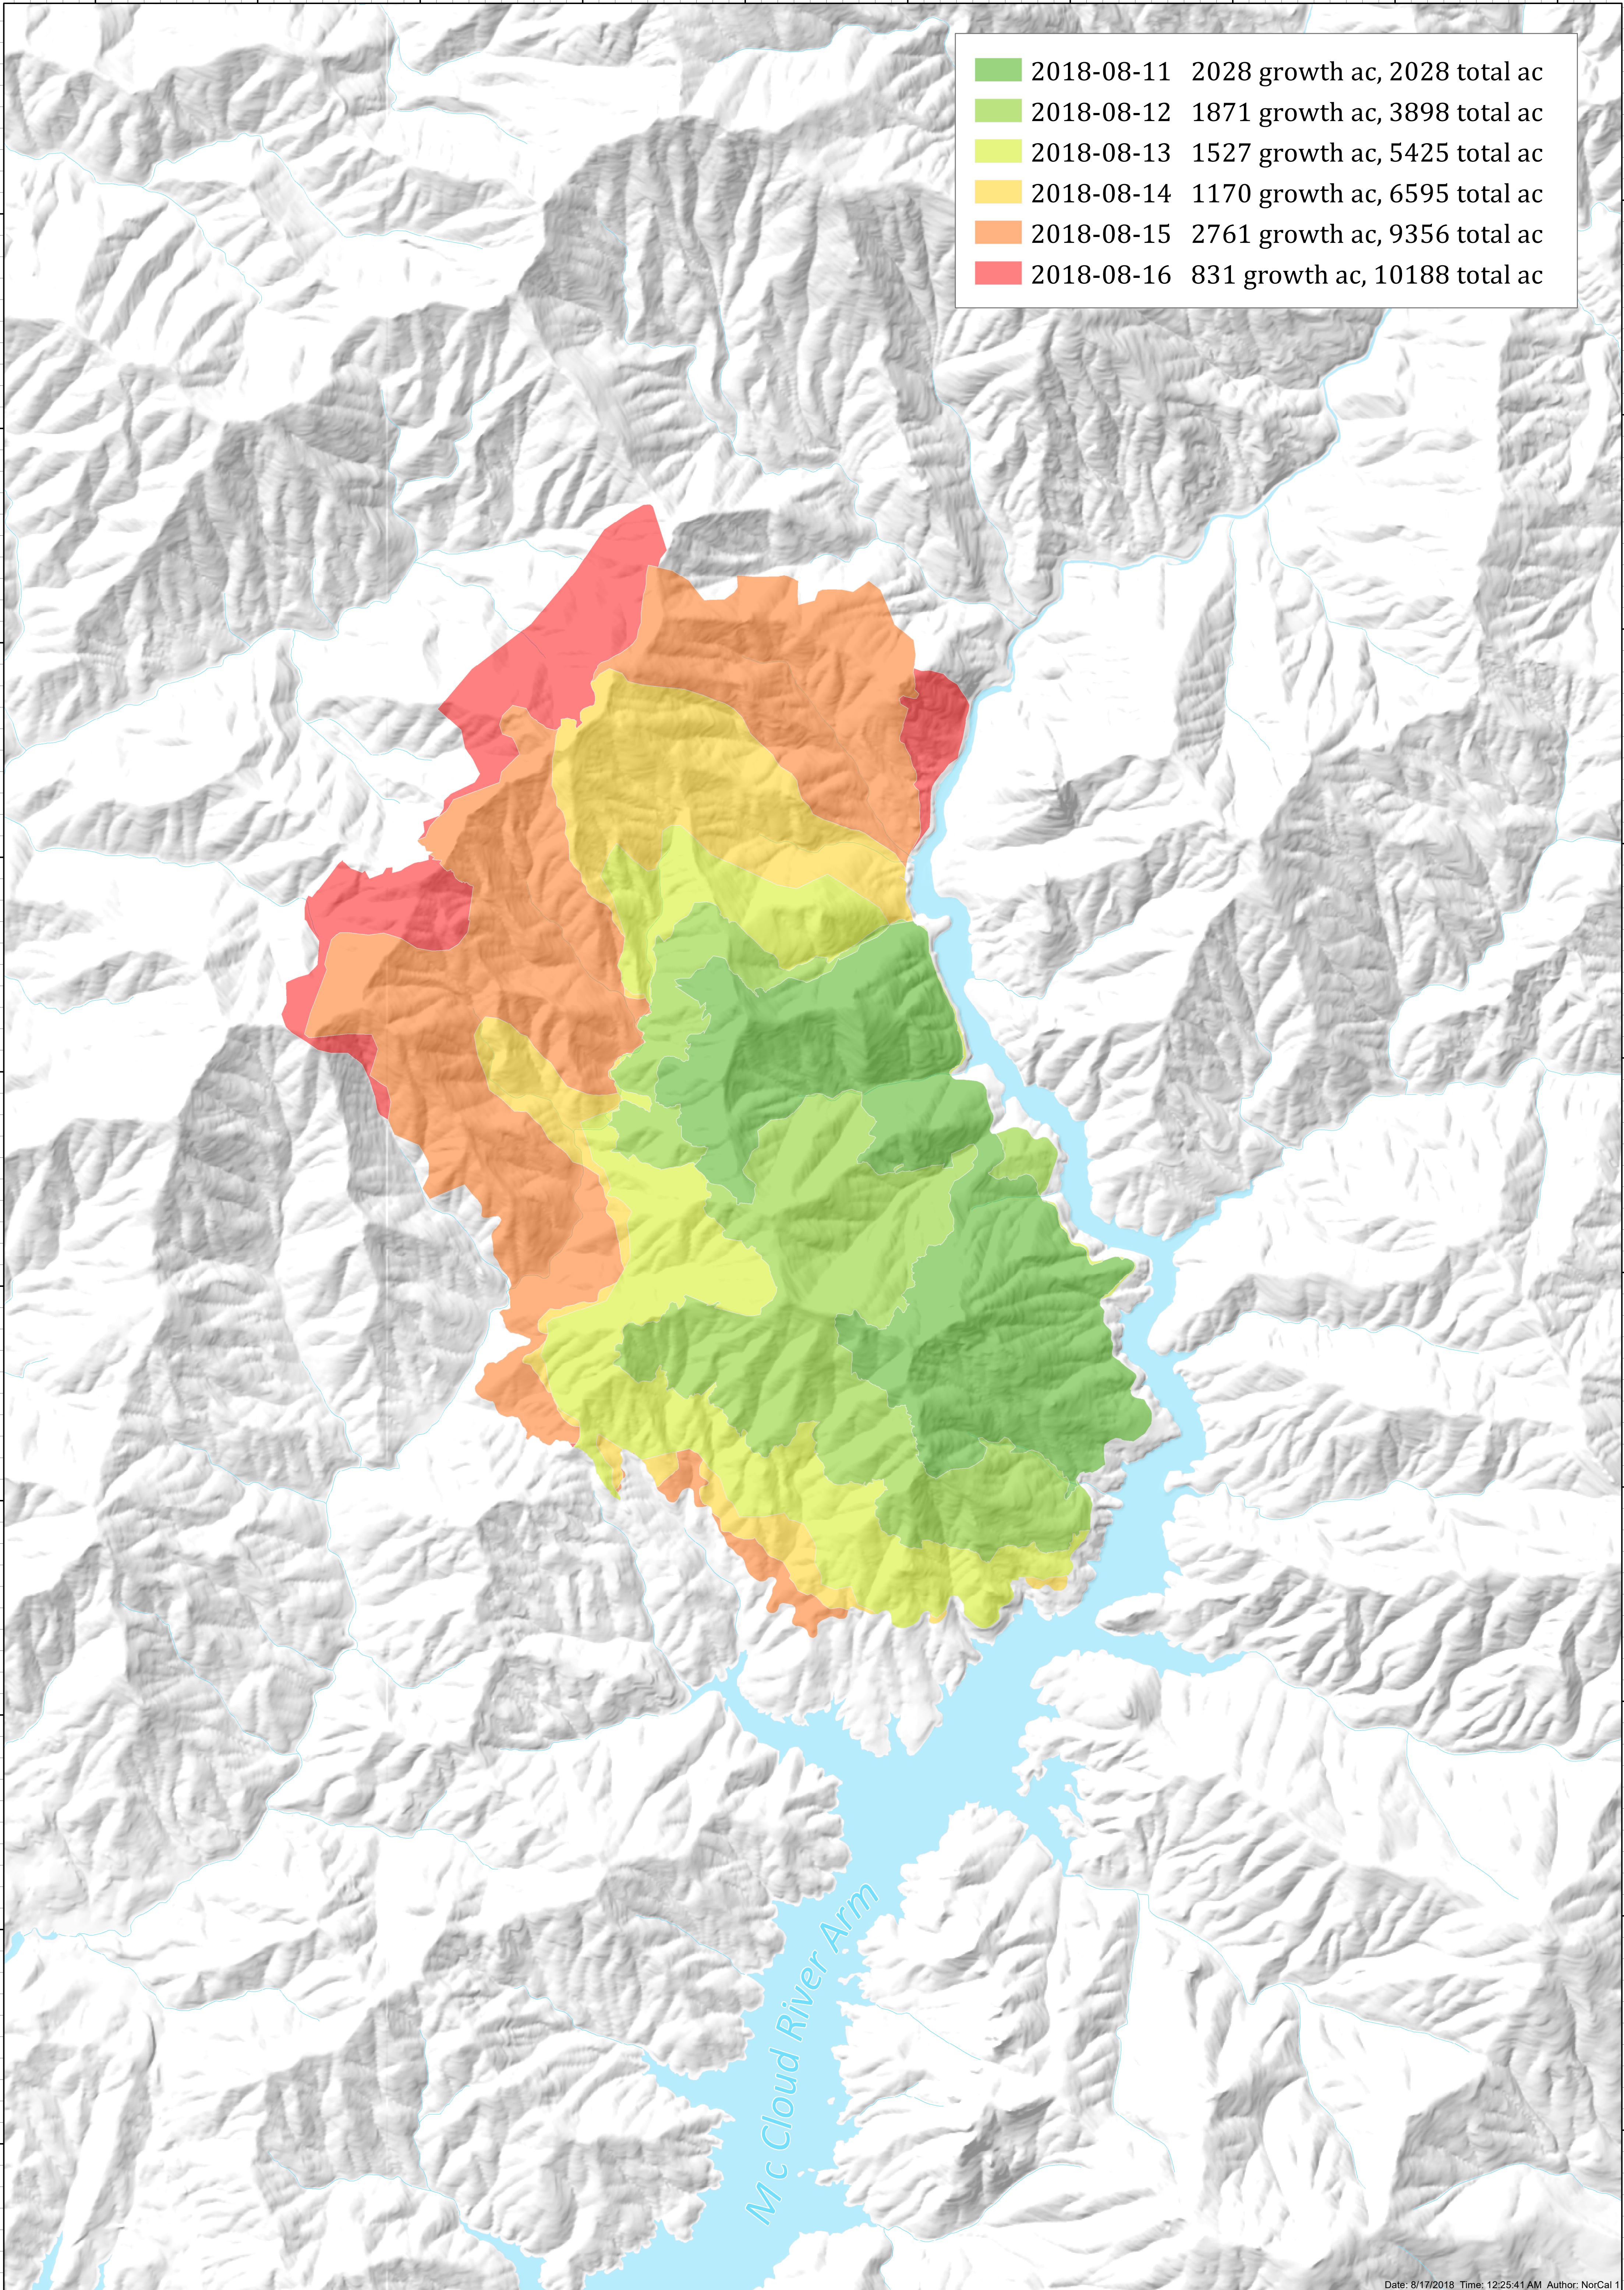

	2018-08-11	2028 growth ac, 2028 total ac
	2018-08-12	1871 growth ac, 3898 total ac
	2018-08-13	1527 growth ac, 5425 total ac
	2018-08-14	1170 growth ac, 6595 total ac
	2018-08-15	2761 growth ac, 9356 total ac
	2018-08-16	831 growth ac, 10188 total ac

Date: 8/17/2018 Time: 12:25:41 AM Author: NorCal 1

Hirz Fire
CA-SHF-1223
August 17, 2018
Day Shift
10,188
Progression