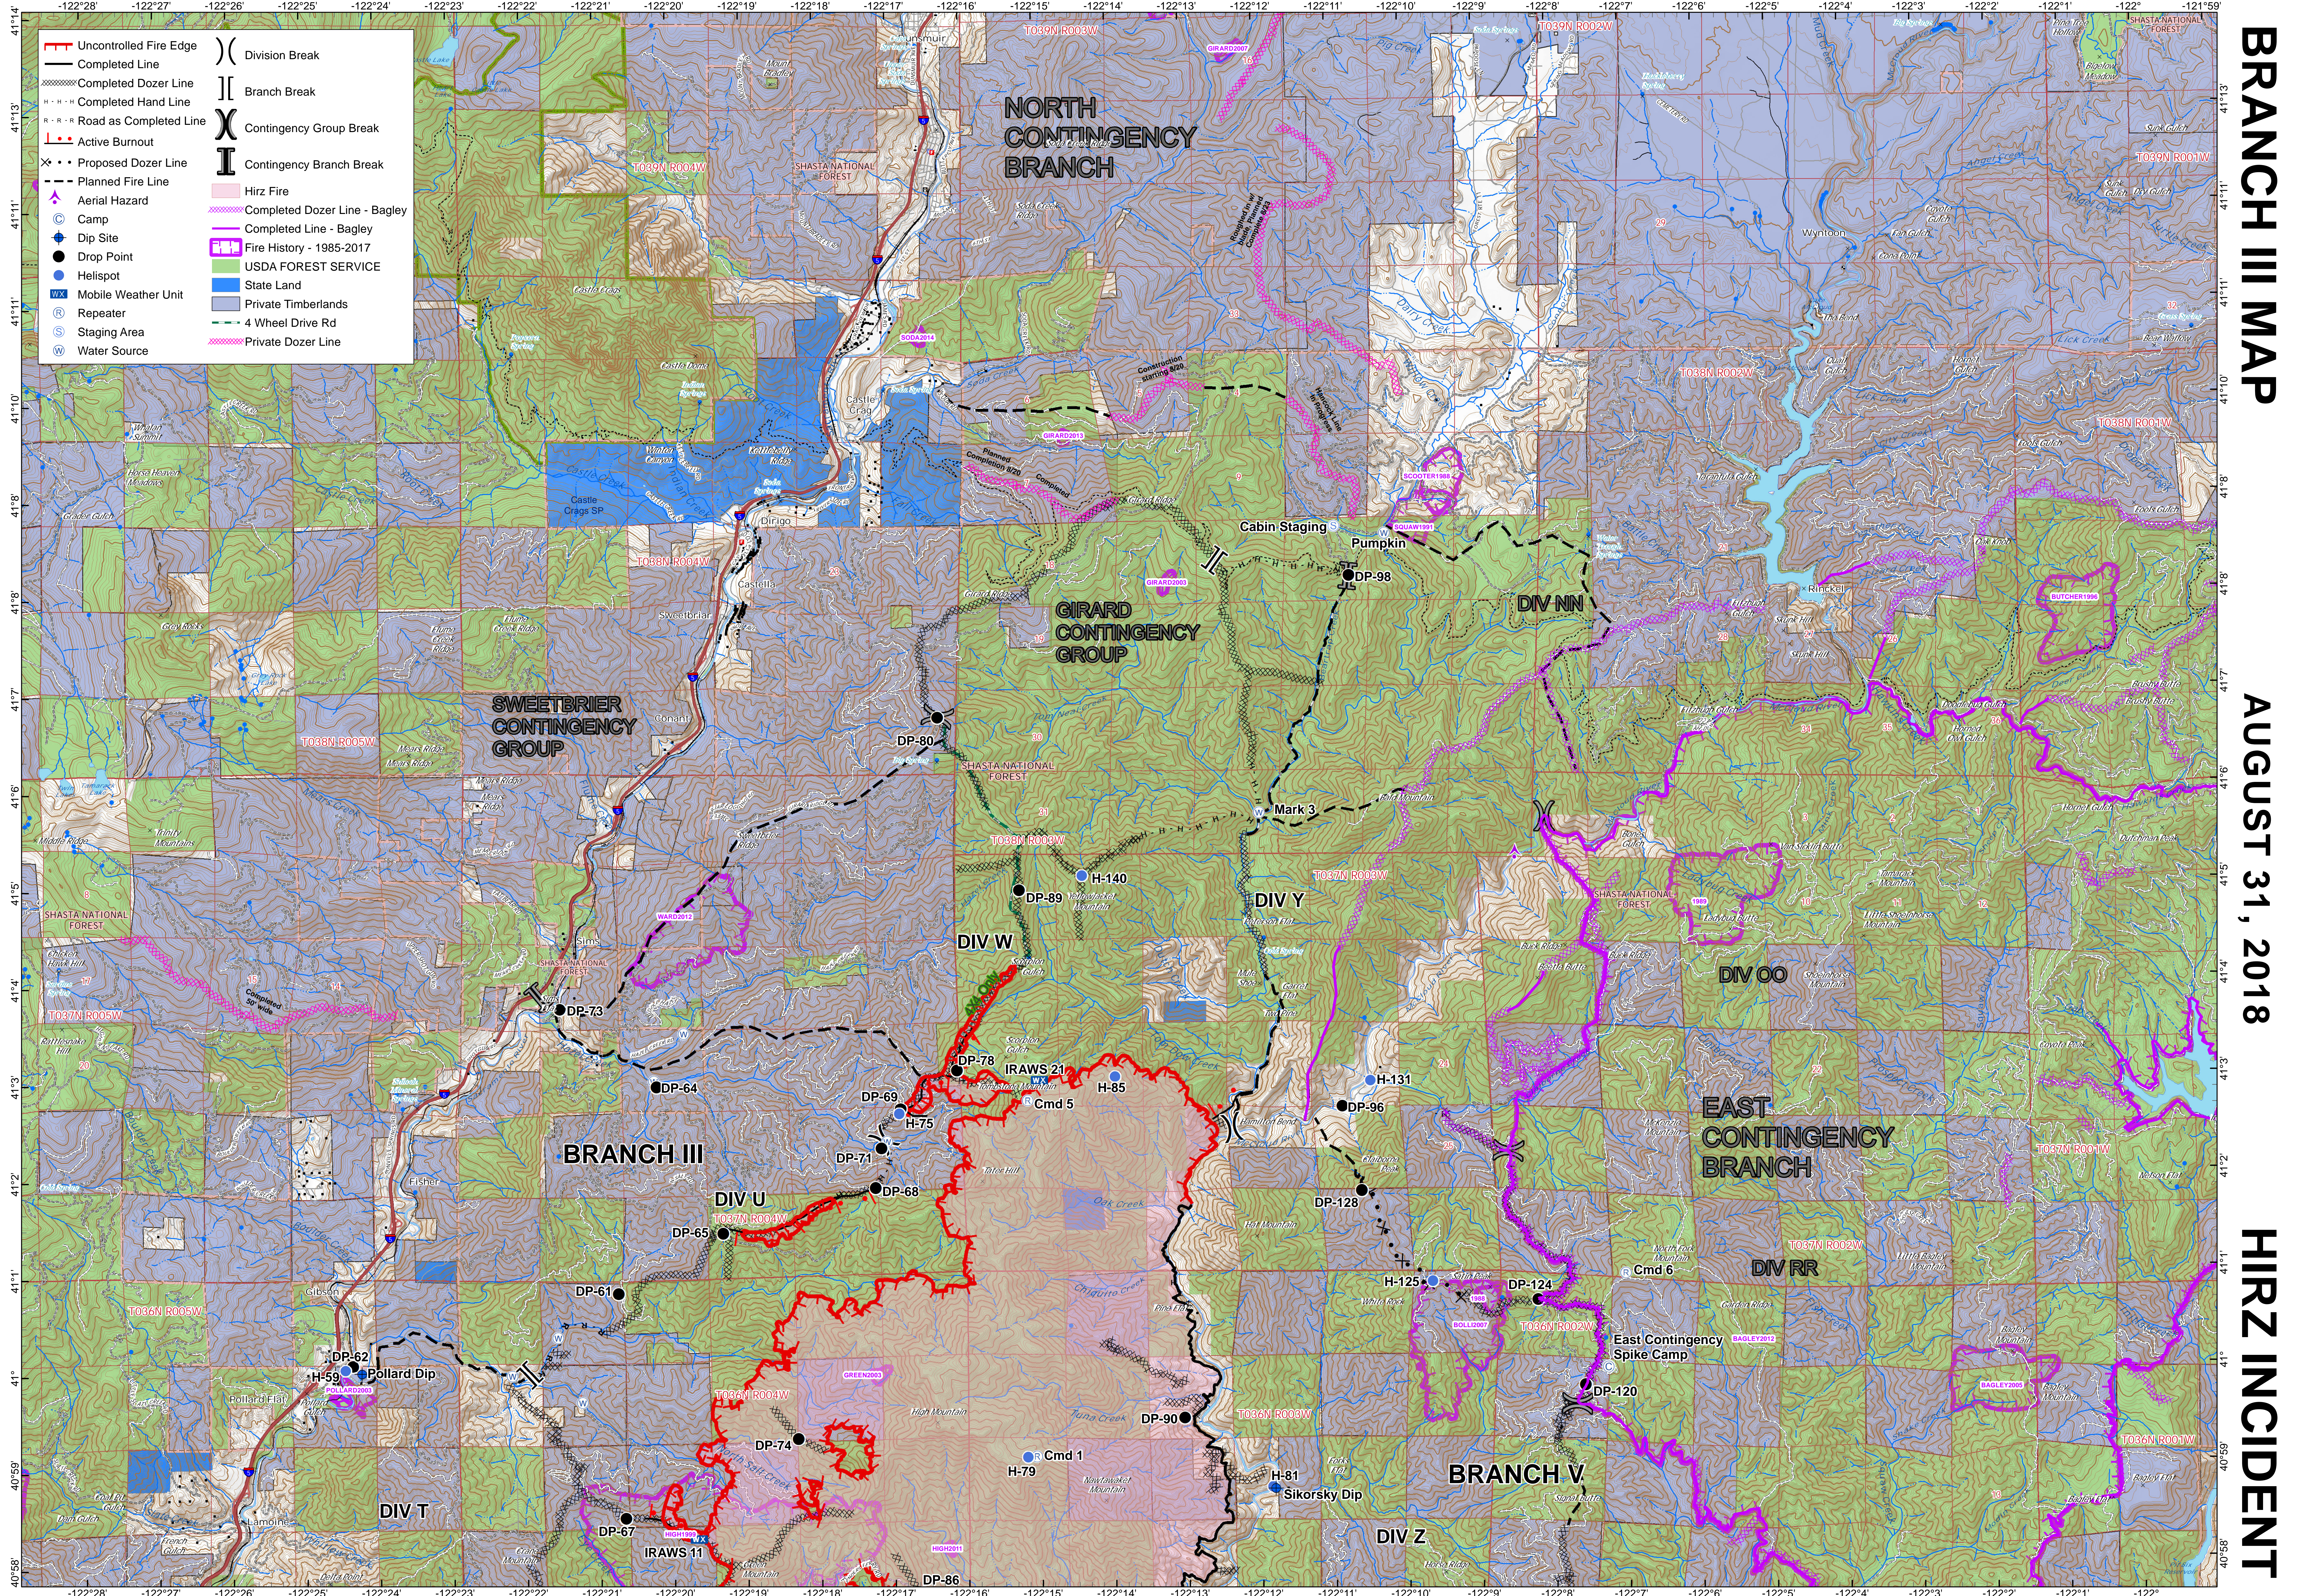

- Uncontrolled Fire Edge
- Completed Line
- Completed Dozer Line
- Completed Hand Line
- Road as Completed Line
- Active Burnout
- Proposed Dozer Line
- Planned Fire Line
- Aerial Hazard
- Camp
- Dip Site
- Drop Point
- Helispot
- Mobile Weather Unit
- Repeater
- Staging Area
- Water Source
- Division Break
- Branch Break
- Contingency Group Break
- Contingency Branch Break
- Hirz Fire
- Completed Dozer Line - Bagley
- Completed Line - Bagley
- Fire History - 1985-2017
- USDA FOREST SERVICE
- State Land
- Private Timberlands
- 4 Wheel Drive Rd
- Private Dozer Line

Branch III Map
Hirz Incident
 CA-SHF-001223
 August 31, 2018
 34,776 acres