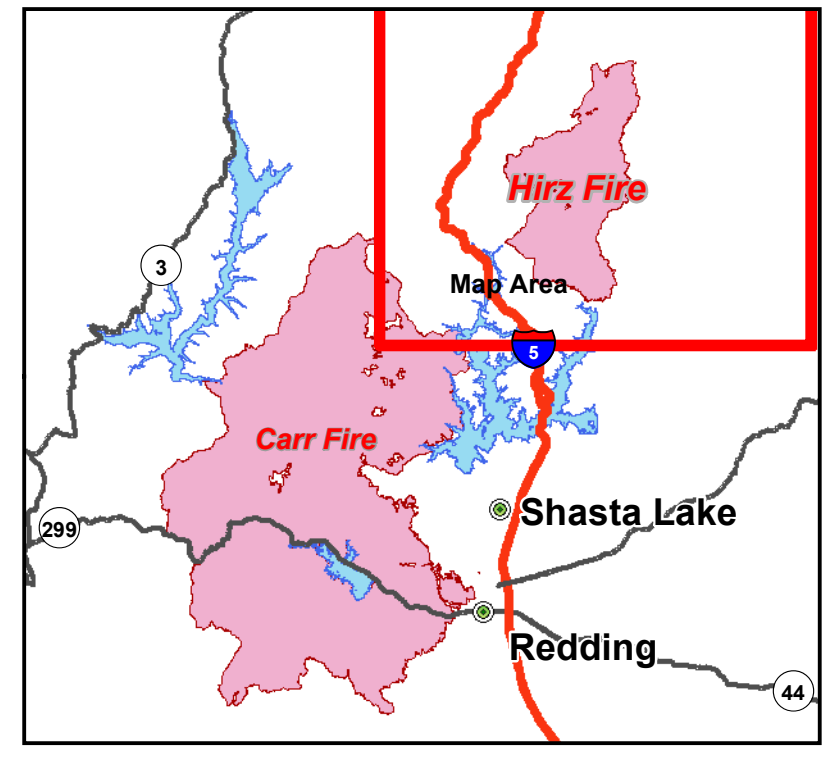

City of Mount Shasta

18 Miles

Dunsmuir

12 Miles

McCloud

14 Miles

Hirz Fire

Carr Fire

Hirz Fire

CA-SHF-1223
September 4, 2018
46,051 acres

Public Information

- Completed Line
- Wildfire Daily Fire Perimeter

A collection of logos and navigation tools. From left to right: the U.S. Forest Service logo, the CAL FIRE logo (California Department of Forestry and Fire Protection), and the Shasta-Trinity National Forest logo. Below the logos is a scale bar showing 0, 2, and 4 miles, and a north arrow.